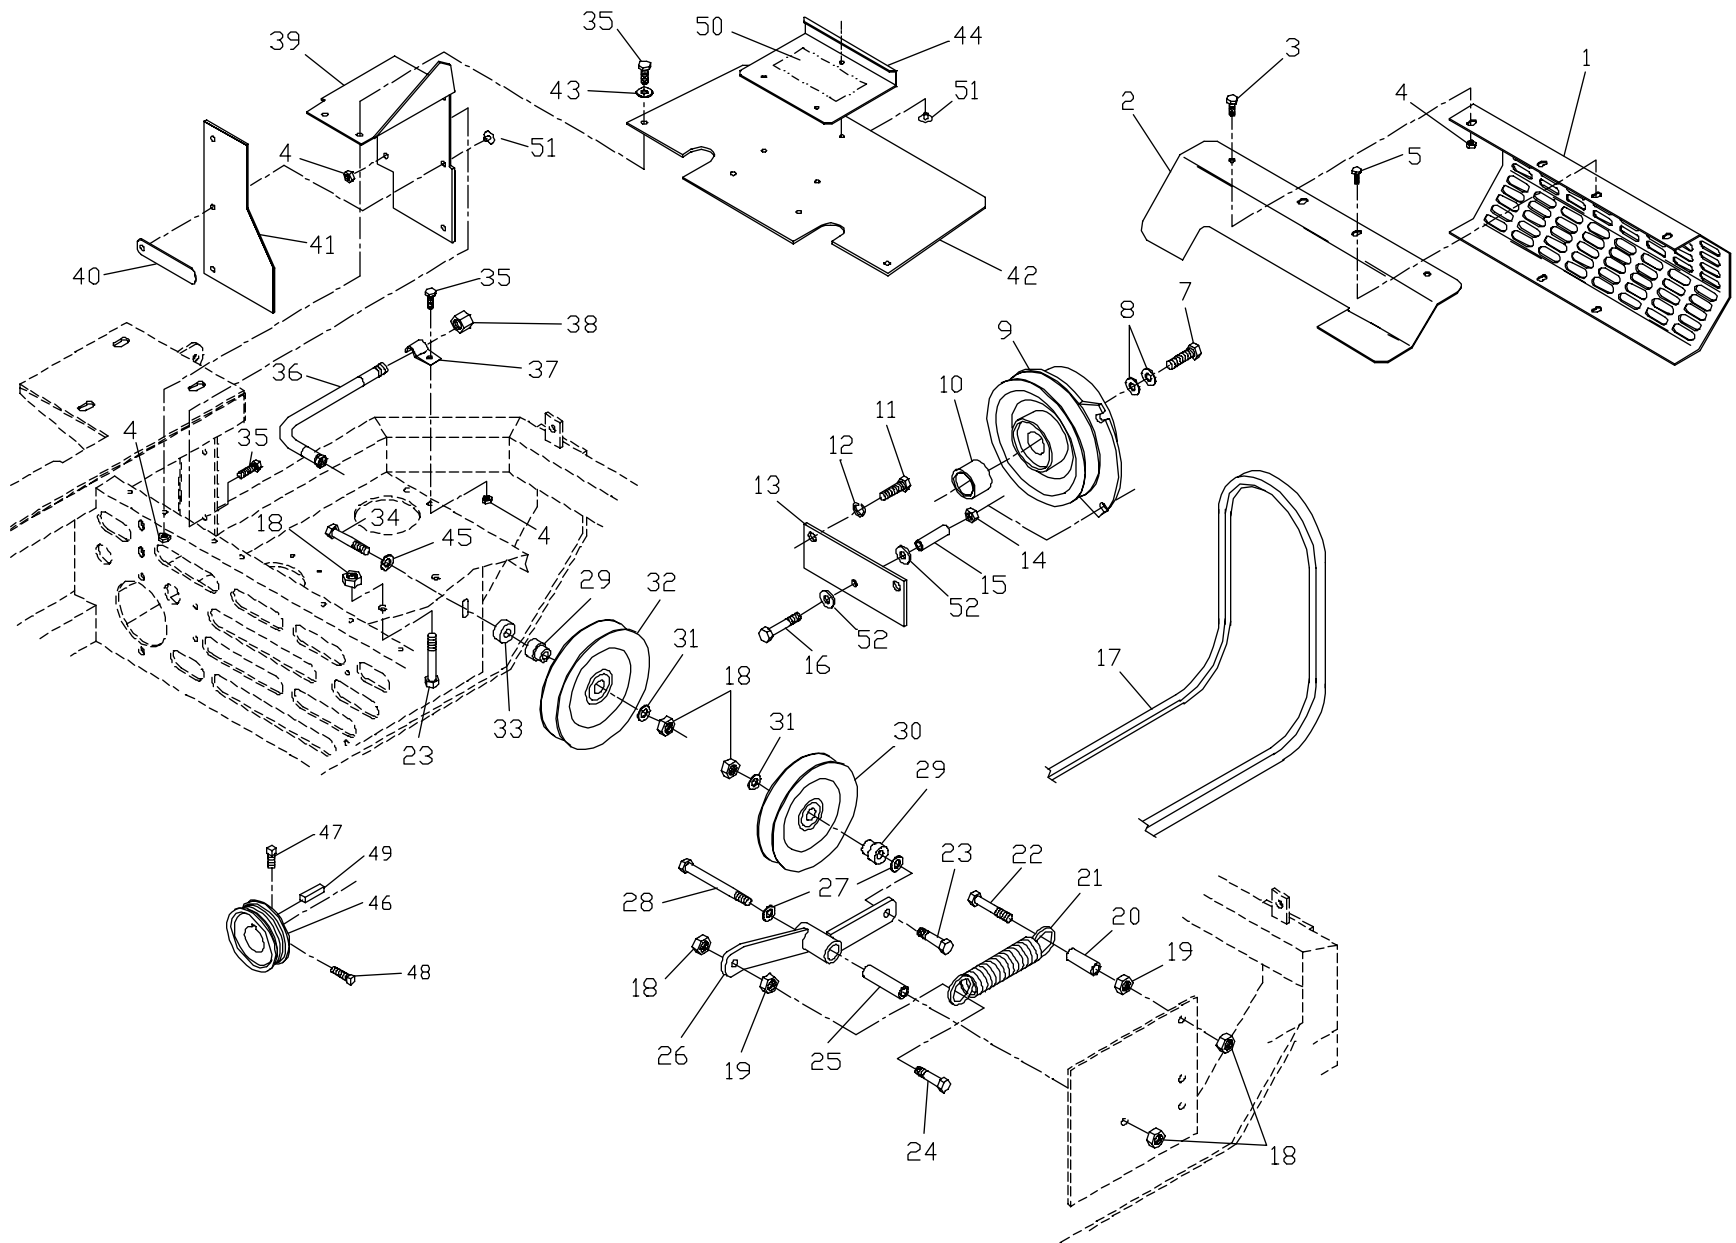

ITEM	PART NO.	QTY.	DESCRIPTION
1.	539102799	1	BRAKE SHAFT
2.	539977703	4	3/8 X 1 1/8 CLEVIS PIN
3.	539977465	4	3/8C YOKE
4.	539990365	7	1/8 X 3/4 COTTER PIN
5.	539990155	8	3/8F HEX NUT
6.	539102818	2	BRAKE ROD
7.	539102821	2	TRUNION PIN
8.	539990517	4	3/8 FLAT WASHER
9.	539102817	2	SPRING
10.	539990289	2	3/8F CENTERLOCK NUT
11.	539103578	1	BRAKE BRACKET, LEFT
	539103579	1	BRAKE BRACKET, RIGHT (NOT SHOWN)
12.	539990209	2	5/16C X 1 HEX CAP SCREW
13.	539976998	2	1/4 - 28 ZERK
14.	539990184	2	5/16C CENTERLOCK NUT
15.	539102455	2	3/8 X 1-1/2 CLEVIS PIN
16.	539102822	2	BRAKE BAND
17.	539103527	2	WHEEL MOTOR
18.	539101331	8	1/2C NYLOC NUT
19.	539101332	8	1/2C X 2 3/4 HEX CAP SCREW
20.	539101465	2	KEY, #808 WOODRUFF

ITEM	PART NO.	QTY.	DESCRIPTION
25.	539102456	2	HUB WITH BRAKE DRUM
26.	539990297	2	COTTER PIN
27.	539101468	2	HEX SLOTTED NUT
28.	539104582	2	WHEEL ASSEMBLY
	539104583	1	RIM
	539912234	1	VALVE STEM
	539102736	1	TIRE
29.	539101173	8	1/2F LUG NUT
30.	539102804	1	BRAKE LEVER
31.	539102519	2	BUSHING
32.	539976526	1	GRIP
33.	539102913	1	BRAKE ROD, LONG
34.	539990134	3	3/8C X 3/4 HEX CAP SCREW
35.	539102797	2	FLANGE BEARING
36.	539101836	1	BRAKE STOP
37.	539990588	1	3/8C X 2 HEX CAP SCREW
38.	539990546	4	3/8C CENTERLOCK NUT
39.	539990637	2	3/8C X 2-1/2 HEX CAP SCREW
40.	539102454	2	E RING 3/4
41.	539990613	2	3/8C WHIZ NUT

PARK BRAKE ASSEMBLY

ENGINE DECK ASSEMBLY