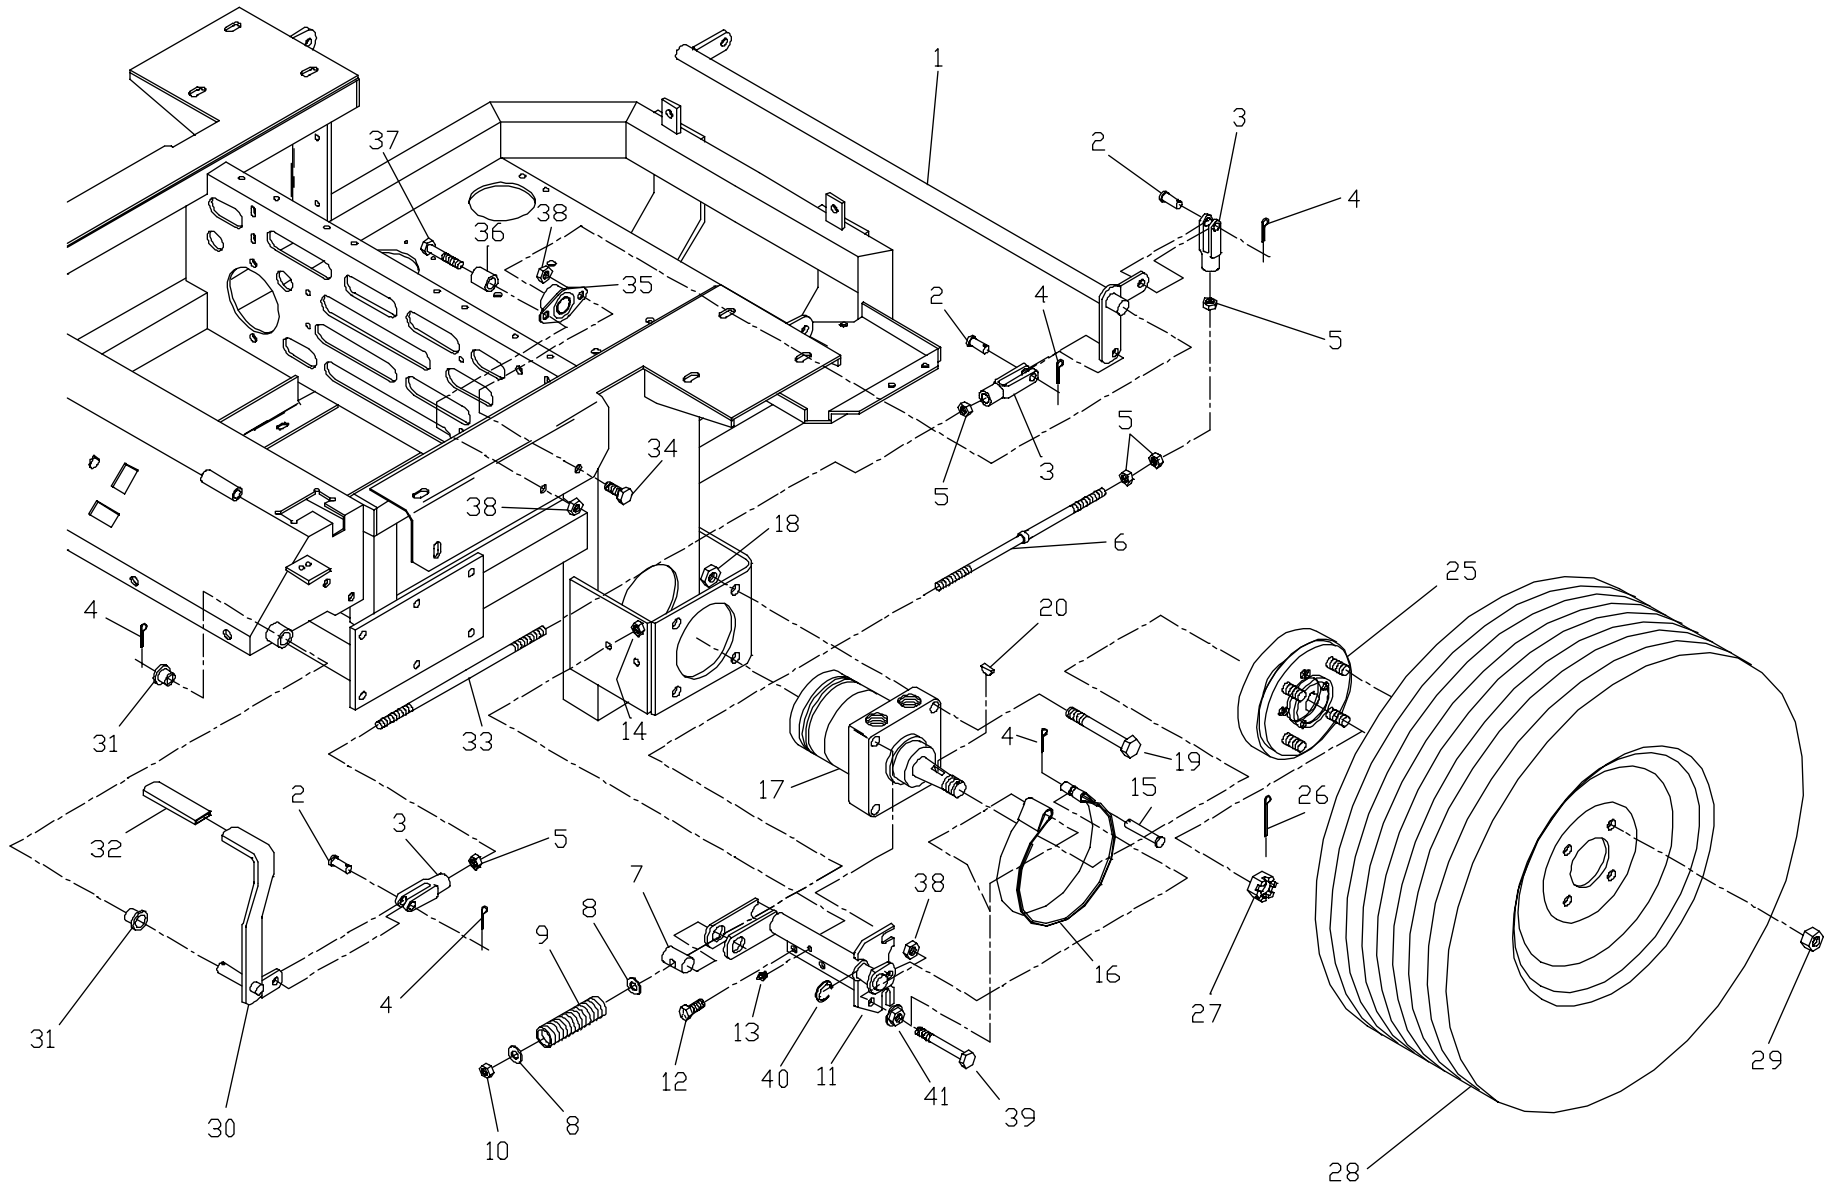

PARK BRAKE ASSEMBLY

ITEM	PART NO.	QTY.	DESCRIPTION
1.	539102799	1	BRAKE SHAFT
2.	539977703	4	3/8 X 1 1/8 CLEVIS PIN
3.	539977465	4	3/8C YOKE
4.	539990365	7	1/8 X 3/4 COTTER PIN
5.	539990155	8	3/8F HEX NUT
6.	539102818	2	BRAKE ROD
7.	539102821	2	TRUNION PIN
8.	539990517	4	3/8 FLAT WASHER
9.	539102817	2	SPRING
10.	539990289	2	3/8F CENTERLOCK NUT
11.	539103578	1	BRAKE BRACKET, LEFT
	539103579	1	BRAKE BRACKET, RIGHT (NOT SHOWN)
12.	539990209	2	5/16C X 1 HEX CAP SCREW
13.	539976998	2	1/4 - 28 ZERK
14.	539990184	2	5/16C CENTERLOCK NUT
15.	539102455	2	3/8 X 1-1/2 CLEVIS PIN
16.	539102822	2	BRAKE BAND
17.	539103527	2	WHEEL MOTOR
18.	539101331	8	1/2C NYLOC NUT
19.	539101332	8	1/2C X 2 3/4 HEX CAP SCREW
20.	539101465	2	KEY, #808 WOODRUFF

ITEM	PART NO.	QTY.	DESCRIPTION
25.	539102456	2	HUB WITH BRAKE DRUM
26.	539990297	2	COTTER PIN
27.	539101468	2	HEX SLOTTED NUT
28.	539104582	2	WHEEL ASSEMBLY
	539104583	1	RIM
	539912234	1	VALVE STEM
	539102736	1	TIRE
29.	539101173	8	1/2F LUG NUT
30.	539102804	1	BRAKE LEVER
31.	539102519	2	BUSHING
32.	539976526	1	GRIP
33.	539102913	1	BRAKE ROD, LONG
34.	539990134	3	3/8C X 3/4 HEX CAP SCREW
35.	539102797	2	FLANGE BEARING
36.	539101836	1	BRAKE STOP
37.	539990588	1	3/8C X 2 HEX CAP SCREW
38.	539990546	4	3/8C CENTERLOCK NUT
39.	539990637	2	3/8C X 2-1/2 HEX CAP SCREW
40.	539102454	2	E RING 3/4
41.	539990613	2	3/8C WHIZ NUT

PARK BRAKE ASSEMBLY