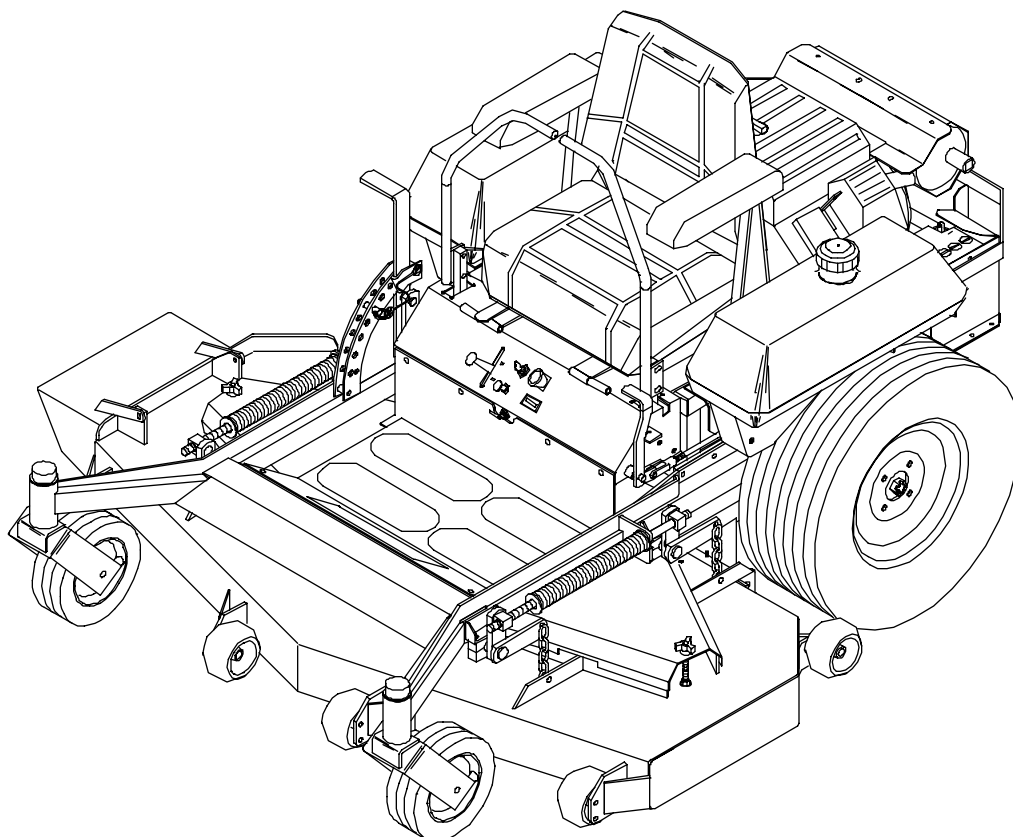

Husqvarna

Parts Manual for:

MODELS / I.D. : 968999153 / ZTH5223A

968999154 / ZTH5225A

969999155 / ZTH6125A

Husqvarna policy is to improve its products whenever it is possible and practical to do so. In an effort to keep pace with changes in technology, Husqvarna reserves the right to make changes or improvements at any time without incurring any obligation to make such changes on products previously manufactured.