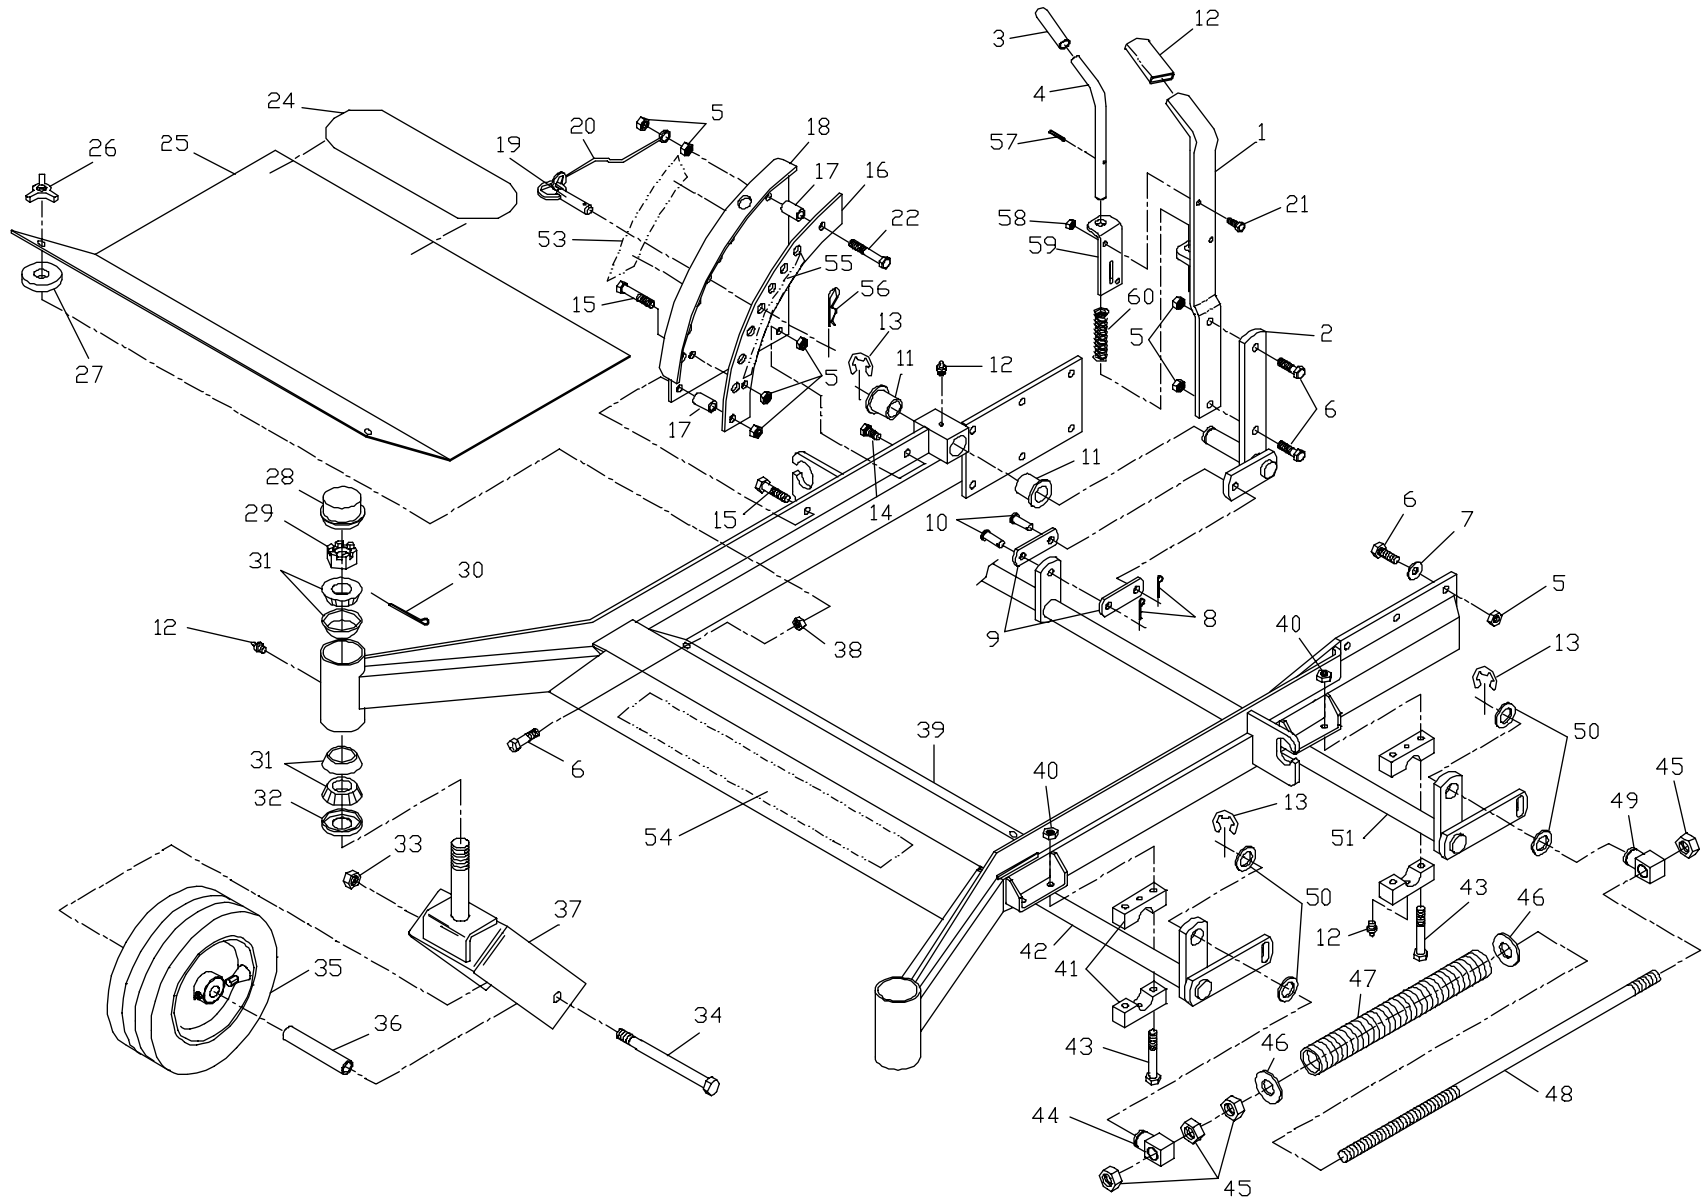

FRONT FRAME ASSEMBLY