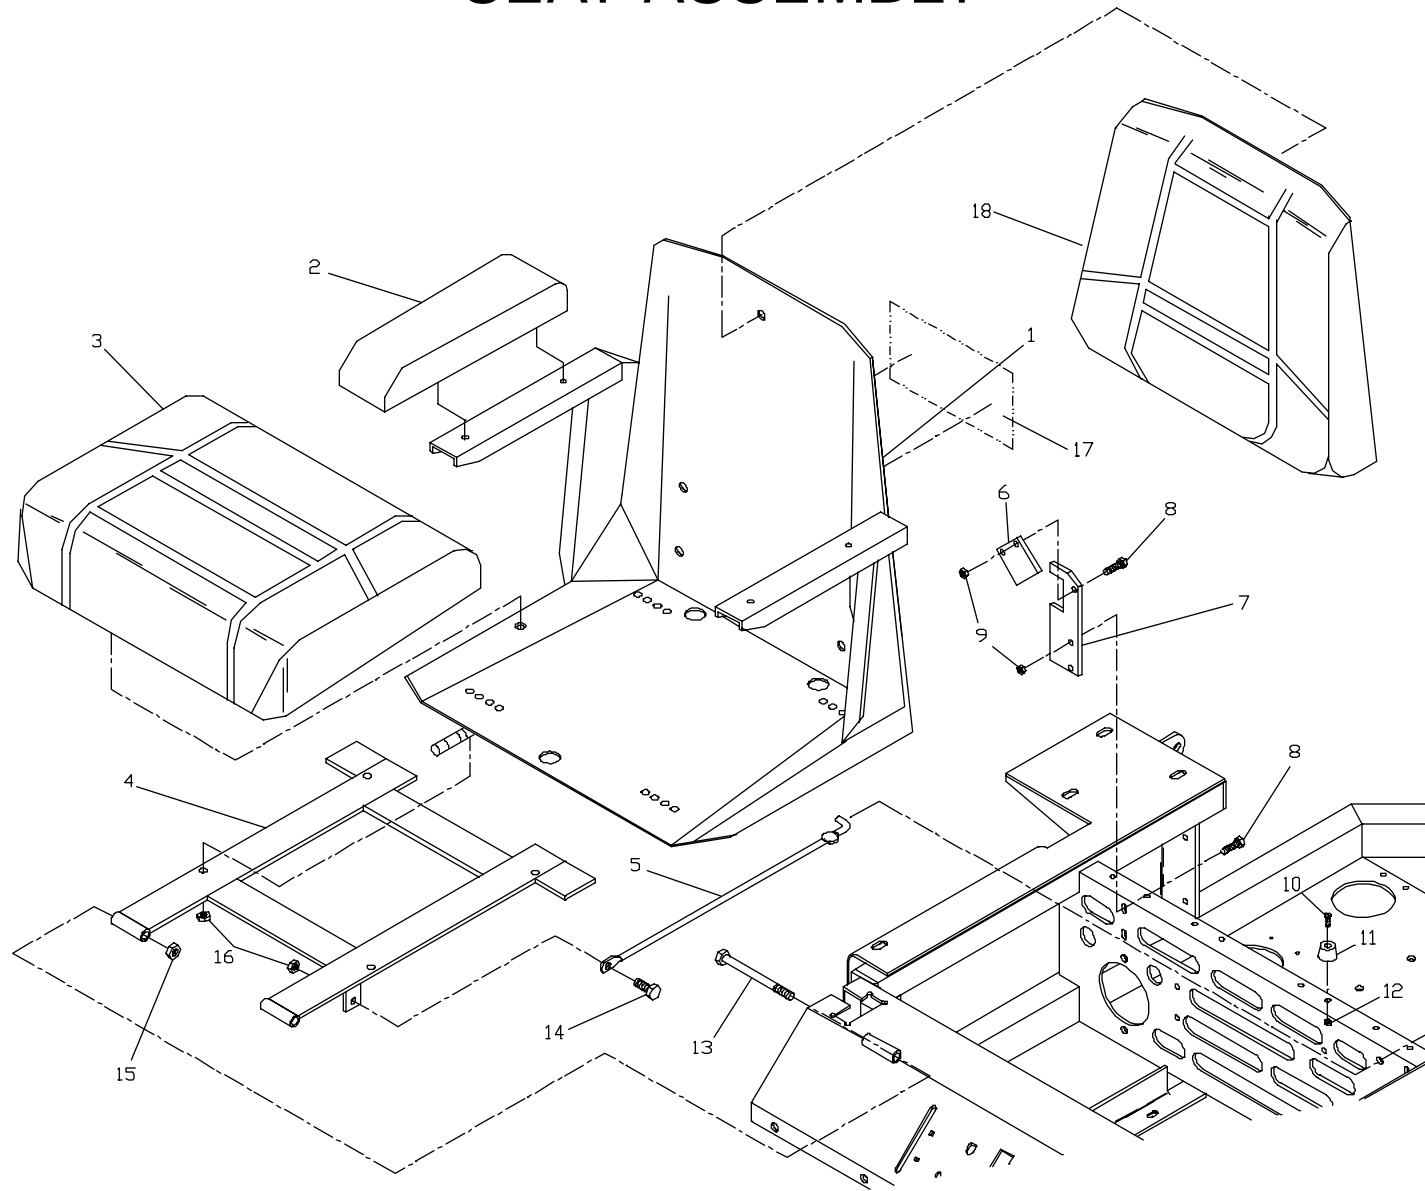

ITEM	PART NO.	QTY.	DESCRIPTION
1	539102520	1	REAR ENGINE GUARD W / DECAL
2	539990563	4	3/8C X 1 HEX CAP SCREW
3	539990546	4	3/8C CENTERLOCK NUT
4	539912222	7	HOSE CLAMP
5	2405002	1	FUEL FILTER (KOHLER PART NO.)
6	539914363	2	FUEL CAP
7	539104585	2	FUEL TANK
8	539102502	8	5/16C STUD
9	539990188	18	5/16 SAE FLAT WASHER
10	539102845	8	SPRING
11	539990184	10	5/16C CENTERLOCK NUT
12	539976934	8	5/16C X 3/4 HEX CAP SCREW GR 5
13	539990187	6	5/16 LOCK WASHER
14	539102680	2	FUEL LINE, TANK
15	539102681	1	FUEL LINE, ENGINE
16	539102679	1	FUEL VALVE
17	539104576	1	KICK PLATE
18	539102587	4	BUMPER
19	539102733	1	CHOKE CONTROL, COMPLETE

ITEM	PART NO.	QTY.	DESCRIPTION
20	539990411	2	#10-24 X 1/2 HEX CAP SCREW
21	539102732	1	THROTTLE CONTROL W / KNOB
22	539990372	1	1/4C CENTERLOCK NUT
23	539102685	1	LOOM CLIP
24	539990580	1	1/4C X 3/4 HEX CAP SCREW
25	539102501	1	BATTERY STRAP
26	539102512	1	BATTERY GUARD W / DECAL
27	539104570	1	REAR FRAME W / DECAL
28	539976977	2	#10 - 24 NYLOC NUT
29	539101881	1	DECAL, WARNING
30	539102669	1	DECAL, BATTERY
31	539102668	1	DECAL, CONSOLE
32	539105071	1	DECAL, NASCAR
33	539100128	1	DECAL, EXHAUST
34	539102670	1	DECAL, FUEL VALVE
35	539102650	2	90 DEG. HOSE BARB
36	539104800	2	DECAL, ZTH 5223
	539104801	2	DECAL, ZTH 5225
	539104802	2	DECAL, ZTH 6125
37	539104787	1	DECAL, HUSQVARNA

REAR FRAME ASSEMBLY

SEAT ASSEMBLY