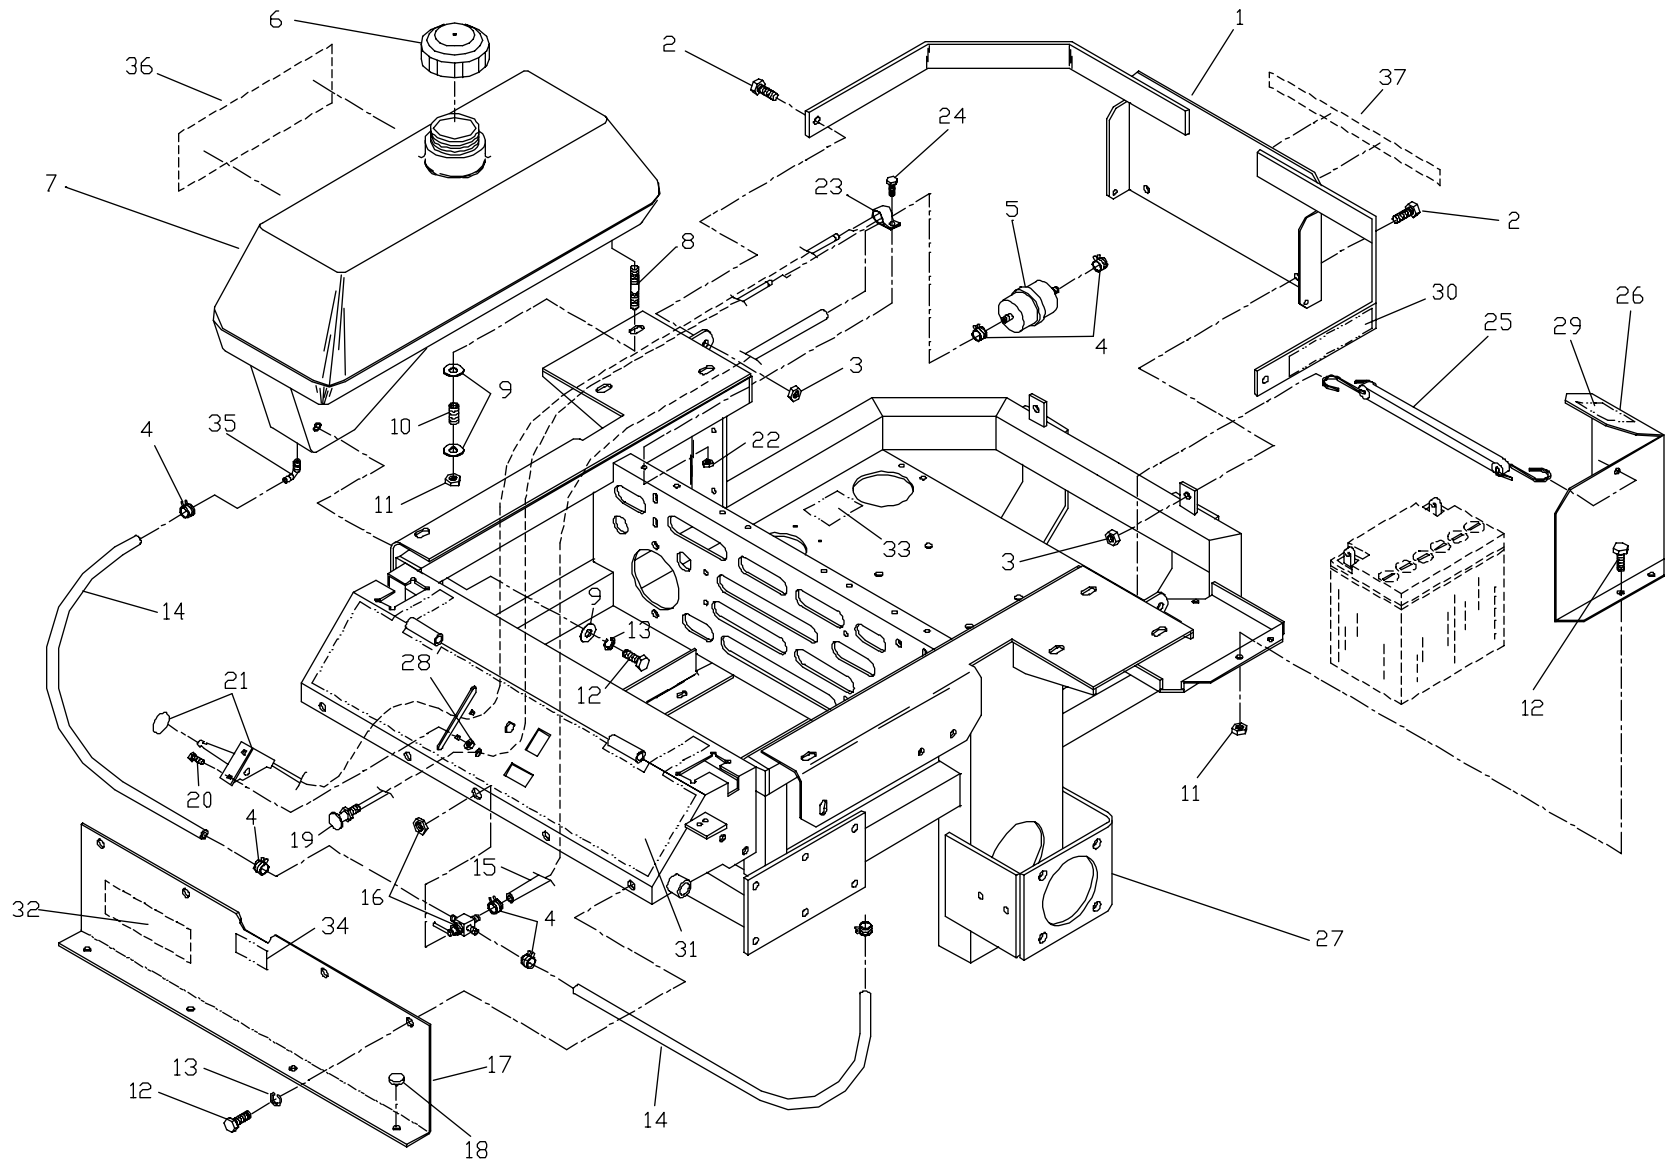

REAR FRAME ASSEMBLY

ITEM	PART NO.	QTY.	DESCRIPTION
1	539102520	1	REAR ENGINE GUARD W / DECAL
2	539990563	4	3/8C X 1 HEX CAP SCREW
3	539990546	4	3/8C CENTERLOCK NUT
4	539912222	7	HOSE CLAMP
5	2405002	1	FUEL FILTER (KOHLER PART NO.)
6	539914363	2	FUEL CAP
7	539104585	2	FUEL TANK
8	539102502	8	5/16C STUD
9	539990188	18	5/16 SAE FLAT WASHER
10	539102845	8	SPRING
11	539990184	10	5/16C CENTERLOCK NUT
12	539976934	8	5/16C X 3/4 HEX CAP SCREW GR 5
13	539990187	6	5/16 LOCK WASHER
14	539102680	2	FUEL LINE, TANK
15	539102681	1	FUEL LINE, ENGINE
16	539102679	1	FUEL VALVE
17	539104576	1	KICK PLATE
18	539102587	4	BUMPER
19	539102733	1	CHOKE CONTROL, COMPLETE

ITEM	PART NO.	QTY.	DESCRIPTION
20	539990411	2	#10-24 X 1/2 HEX CAP SCREW
21	539102732	1	THROTTLE CONTROL W / KNOB
22	539990372	1	1/4C CENTERLOCK NUT
23	539102685	1	LOOM CLIP
24	539990580	1	1/4C X 3/4 HEX CAP SCREW
25	539102501	1	BATTERY STRAP
26	539102512	1	BATTERY GUARD W / DECAL
27	539104570	1	REAR FRAME W / DECAL
28	539976977	2	#10 - 24 NYLOC NUT
29	539101881	1	DECAL, WARNING
30	539102669	1	DECAL, BATTERY
31	539102668	1	DECAL, CONSOLE
32	539105071	1	DECAL, NASCAR
33	539100128	1	DECAL, EXHAUST
34	539102670	1	DECAL, FUEL VALVE
35	539102650	2	90 DEG. HOSE BARB
36	539104800	2	DECAL, ZTH 5223
	539104801	2	DECAL, ZTH 5225
	539104802	2	DECAL, ZTH 6125
37	539104787	1	DECAL, HUSQVARNA

REAR FRAME ASSEMBLY