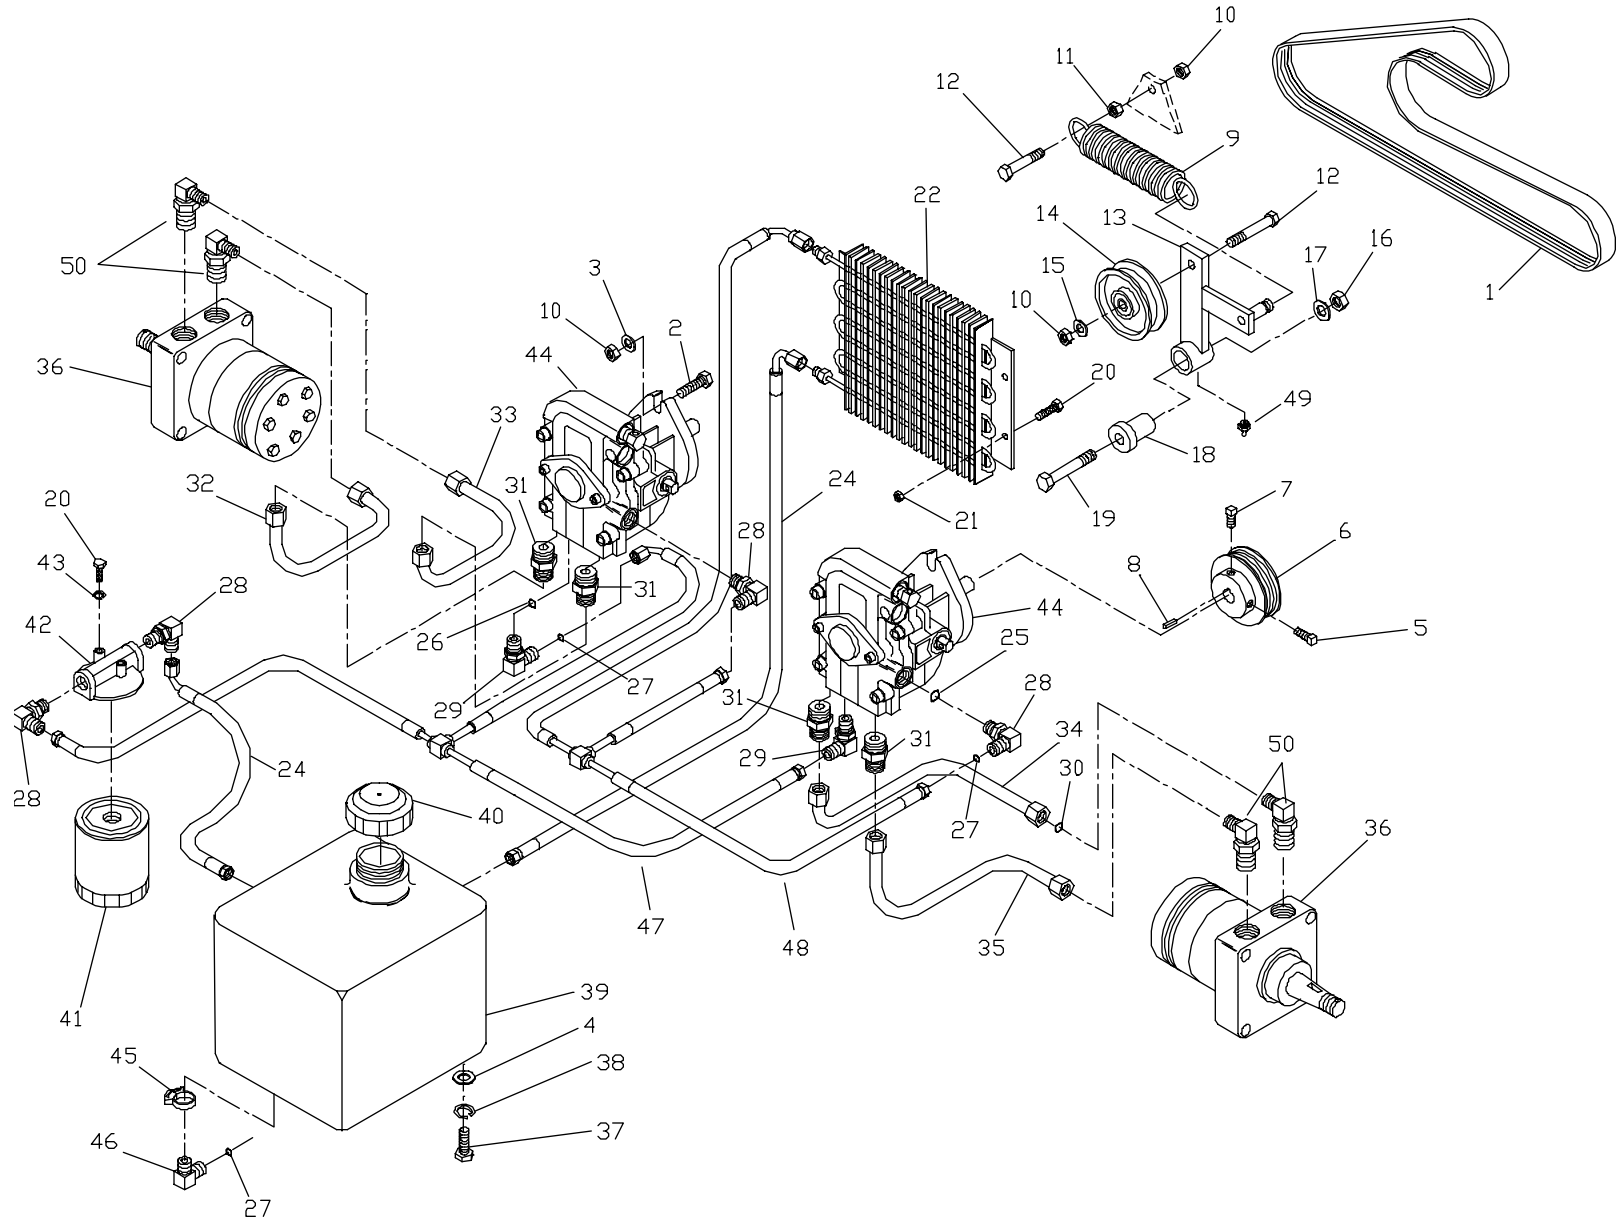

# HYDRAULIC ASSEMBLY

ITEM	PART NO.	QTY.	DESCRIPTION
1	539102442	1	PUMP DRIVE BELT
2	539976941	4	3/8C X 1 1/4 HEX CAP SCREW
3	539990517	4	3/8 FLAT WASHER
4	539990692	4	5/16 FLAT WASHER
5	539102716	2	5/16C X 1 SQ HEAD SET SCREW
6	539102437	2	PUMP PULLEY
7	539102749	2	5/16C X 3/4 SQ HEAD SET SCREW
8	539101177	2	KEY, 5MM SQ X 25MM
9	539102666	1	SPRING
10	539990546	4	3/8C CENTERLOCK NUT
11	539990613	1	3/8C WHIZ NUT
12	539990730	2	3/8C X 1 3/4 HEX CAP SCREW
13	539102662	1	IDLER ARM
14	539919078	1	IDLER PULLEY
15	539990122	1	3/8 SAE FLAT WASHER
16	539101331	1	1/2C NYLOC NUT
17	539990550	1	1/2 FLAT WASHER
18	539101231	1	IDLER BUSHING
19	539101572	1	1/2C X 3 HEX CAP SCREW
20	539990072	6	1/4C X 5/8 HEX CAP SCREW
21	539990761	4	1/4C CENTERLOCK NUT
22	539101163	1	COOLER
23	539103115	4	'O' RING
24	539101244	2	3/8 HYDRAULIC HOSE 15 1/2" 90
25	539103116	4	'O' RING

ITEM	PART NO.	QTY.	DESCRIPTION
26	539103117	2	'O' RING
27	539103118	8	'O' RING
28	539101238	4	90 ELBOW
29	539101234	2	90 ELBOW
30	539103119	8	'O' RING
31	539101237	4	STRAIGHT FITTING
32	539103521	1	#1 TUBE
33	539103522	1	#2 TUBE
34	539103523	1	#3 TUBE
35	539103524	1	#4 TUBE
36	539103527	2	WHEEL MOTOR
37	539976934	4	5/16C X 3/4 HEX CAP SCREW
38	539990187	4	5/16 LOCK WASHER
39	539102870	1	HYDRAULIC TANK W/FITTINGS
40	539101202	1	HYDRAULIC TANK CAP
41	539102606	1	HYDRAULIC OIL FILTER
42	539101165	1	FILTER HEAD
43	539990052	2	1/4 LOCK WASHER
44	539101111	2	HYDRAULIC PUMP
45	539102877	2	CLAMP
46	539102881	2	90 DEG. FITTING
47	539102476	1	TEE HOSE ASSY
48	539102475	1	TEE HOSE ASSY
49	539976998	1	1/4-28 ZERK
50	539103526	4	FITTING, 90 DEGREE