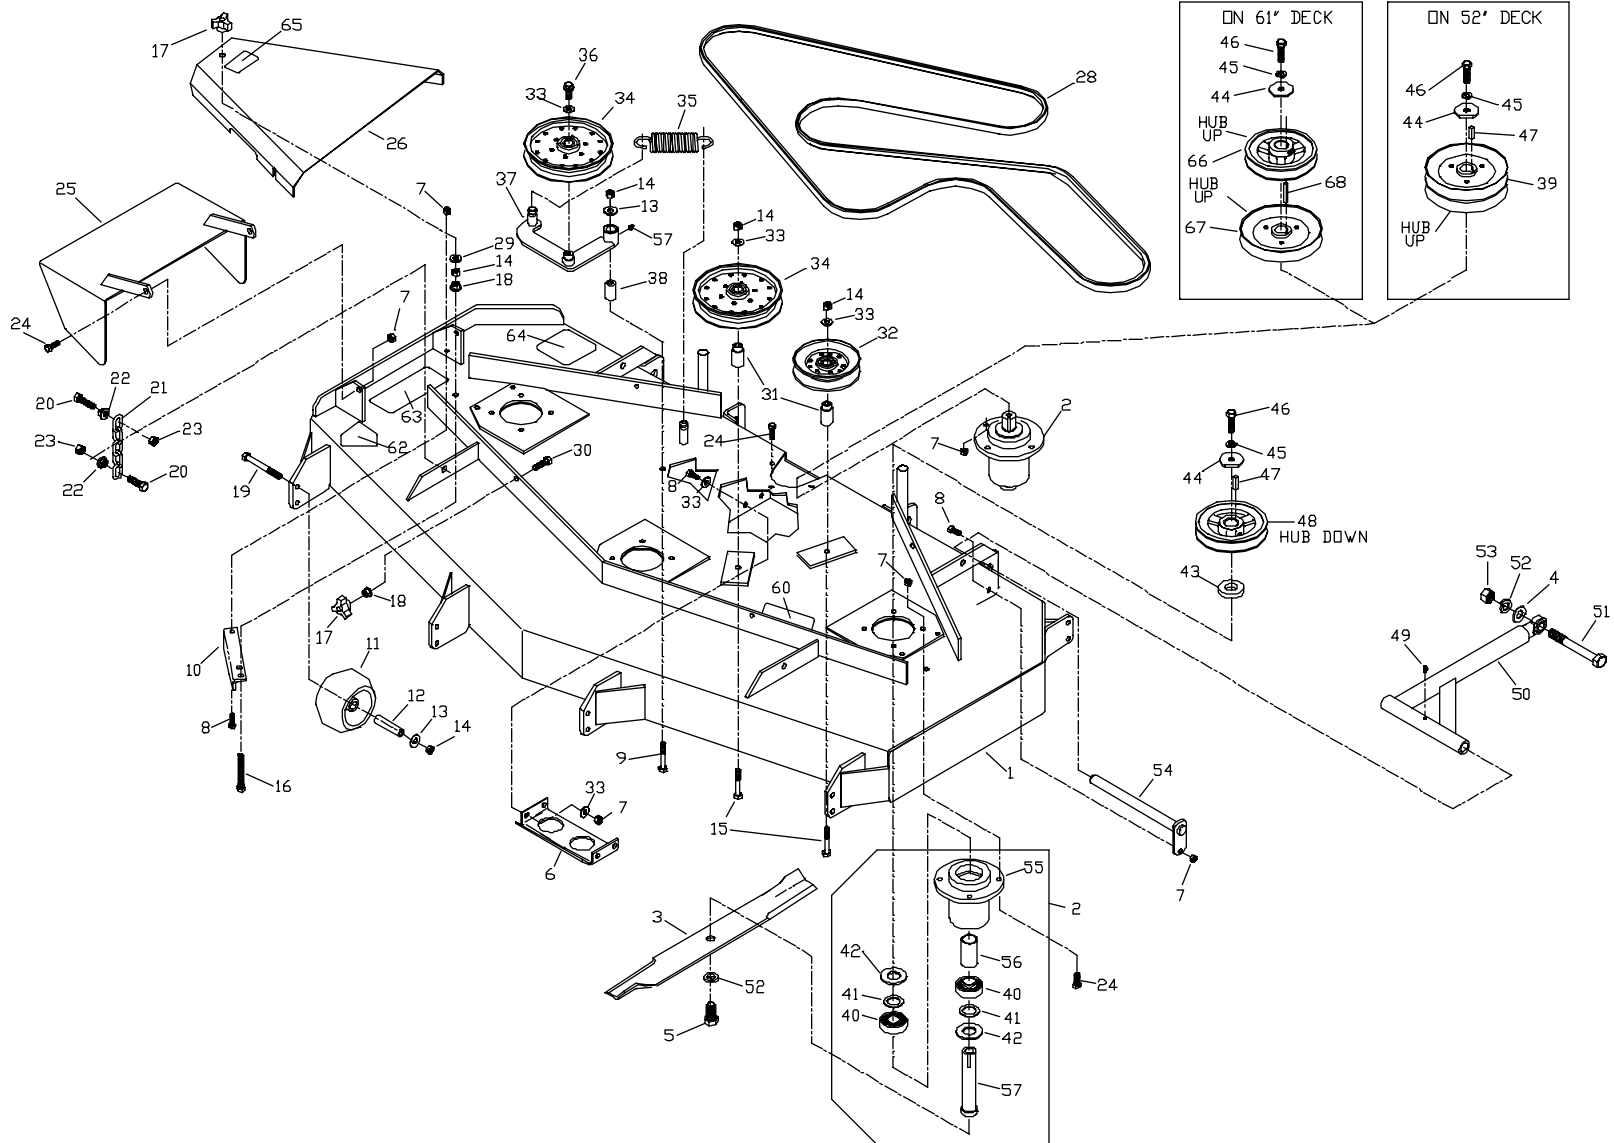

52" & 61" DECK ASSEMBLY