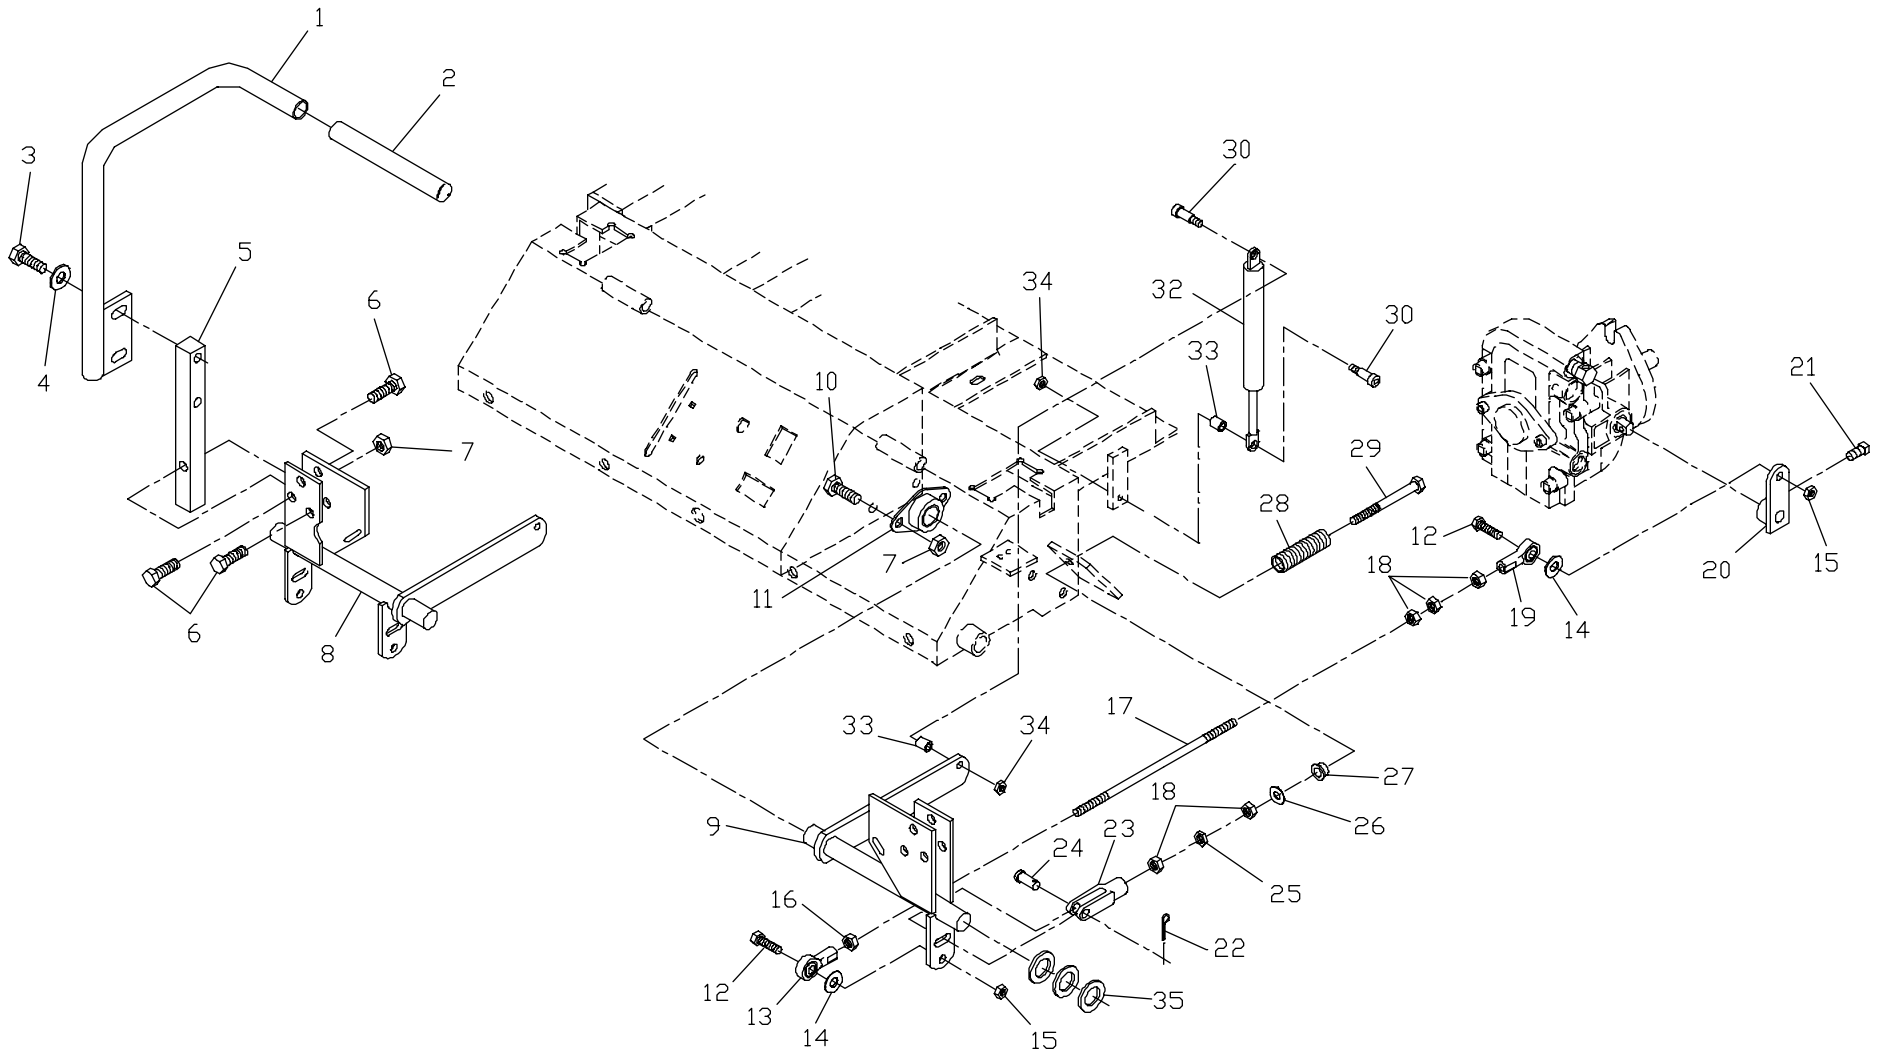

MOTION CONTROL ASSEMBLY