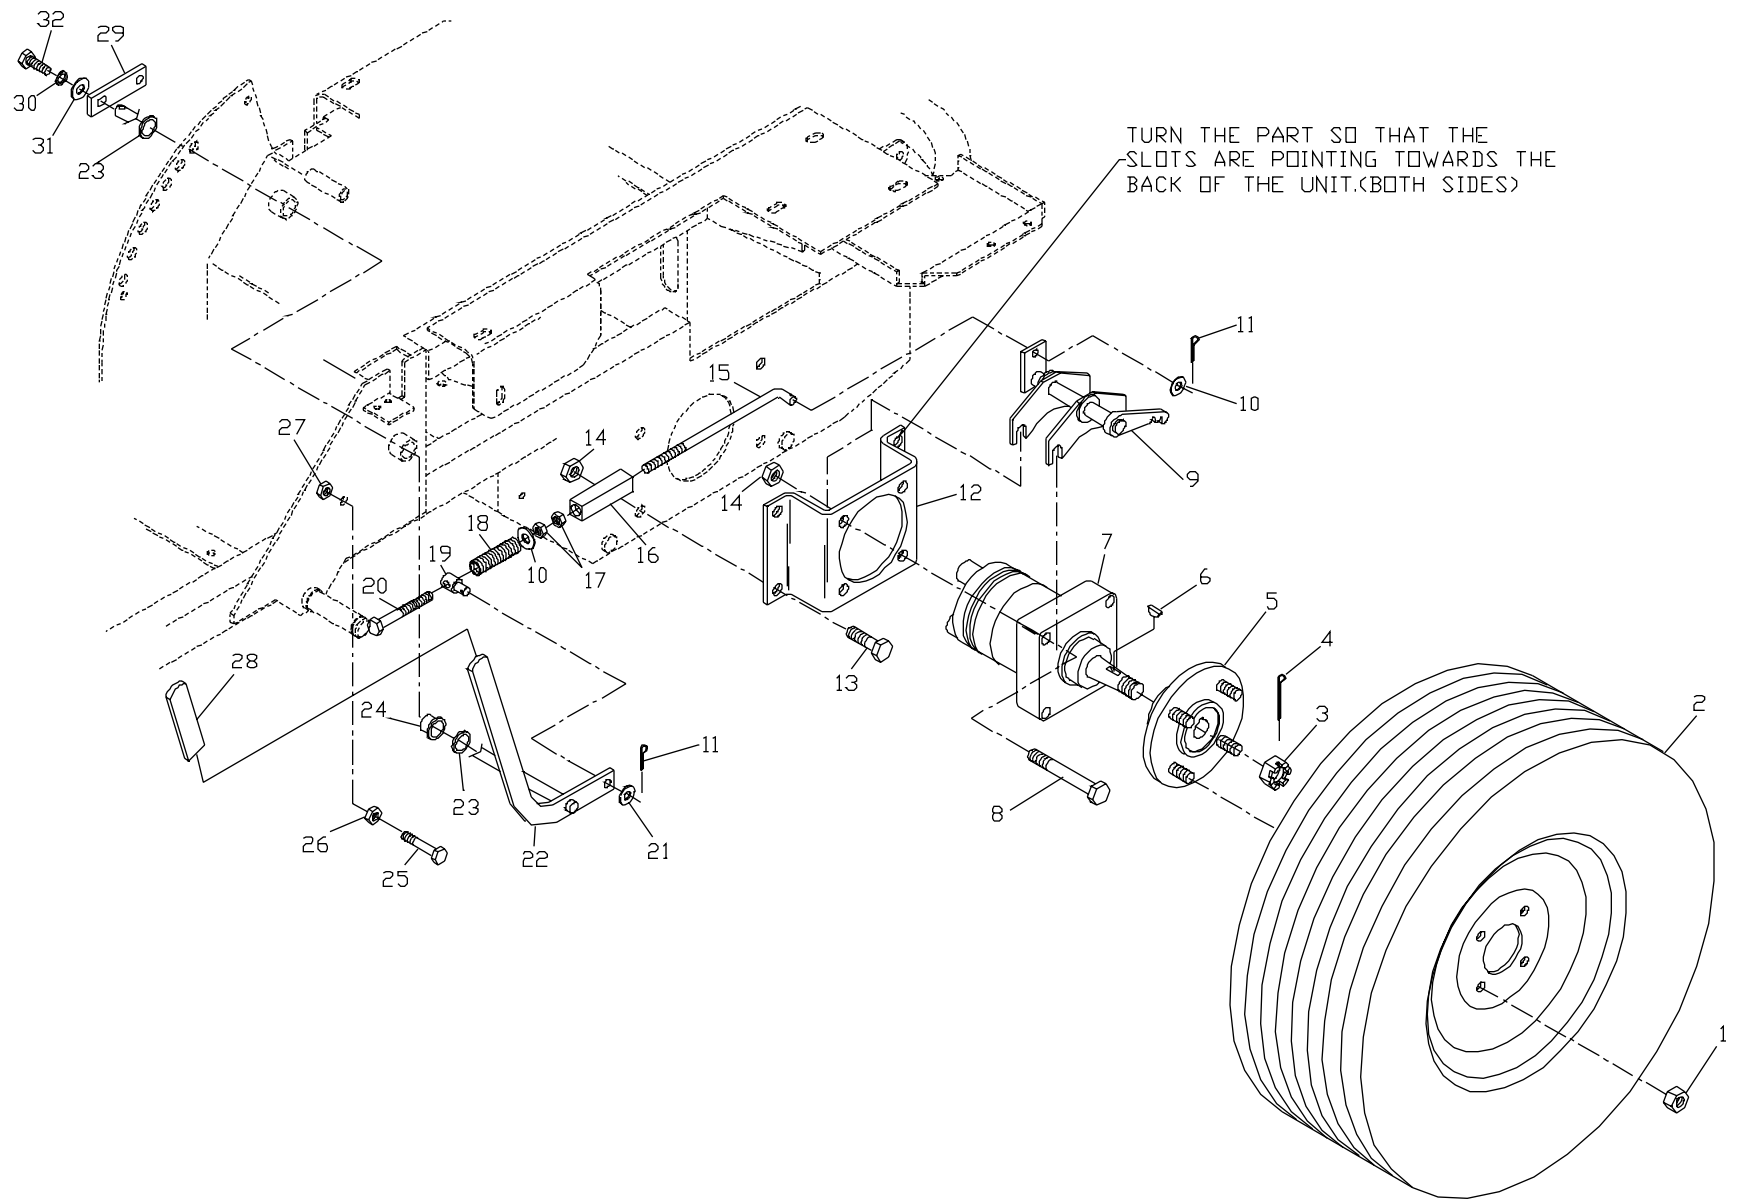

PARK BRAKE ASSEMBLY

ITEM	PART NO.	QTY.	DESCRIPTION
1.	539101173	8	LUG NUT 1/2F
2.	539104591	2	REAR TIRE ASM.(COMPLETE)
	539103497	1	TIRE
	539104601	1	RIM
	539912234	1	VALVE STEM
3.	539101468	2	HEX SLOTTED NUT
4.	539990297	2	COTTER PIN
5.	539103244	2	HUB, W/SPROCKET
6.	539101465	2	KEY, #808 WOODRUFF
7.	539102705	2	WHEEL MOTOR
8.	539101332	8	HCS 1/2C X 2 3/4
9.	539103266	1	BRAKE WELDMENT LEFT
	539103265	1	BRAKE WELDMENT RIGHT(NOT SHOWN)
10.	539990692	2	WASHER 5/16 FLAT
11.	539990365	4	1/8 X 3/4 COTTER PIN
12.	539103255	2	MOTOR STANDOFF
13.	539990622	8	HCS 1/2C X 1 1/4 SERRATED HEAD
14.	539101331	16	NUT 1/2C NYLOC
15.	539103273	2	BRAKE LINKAGE
16.	539101983	2	TURNBUCKLE
17.	539990196	4	5/16C HEX NUT
18.	539102796	2	SPRING
19.	539103272	2	BRAKE SWIVEL
20.	539103304	2	HCS 5/16C, SPECIAL
21.	539990517	2	WASHER 3/8 FLAT
22.	539103574	1	PIVOT SHAFT
23.	539991030	2	1/2" MACHINERY BUSHING
24.	539102519	2	BUSHING
25.	539990730	1	HCS 3/8C X 1 3/4
26.	539990613	1	3/8C WHIZ NUT
27.	539990546	1	NUT 3/8C CENTERLOCK
28.	539976526	1	GRIP
29.	539103576	1	ARM, PARK BRAKE
30.	539990052	1	1/4" LOCKWASHER
31.	539990598	1	WASHER 1/4" FLAT
32.	539990072	1	HCS 1/4C X 5/8"

PARK BRAKE ASSEMBLY