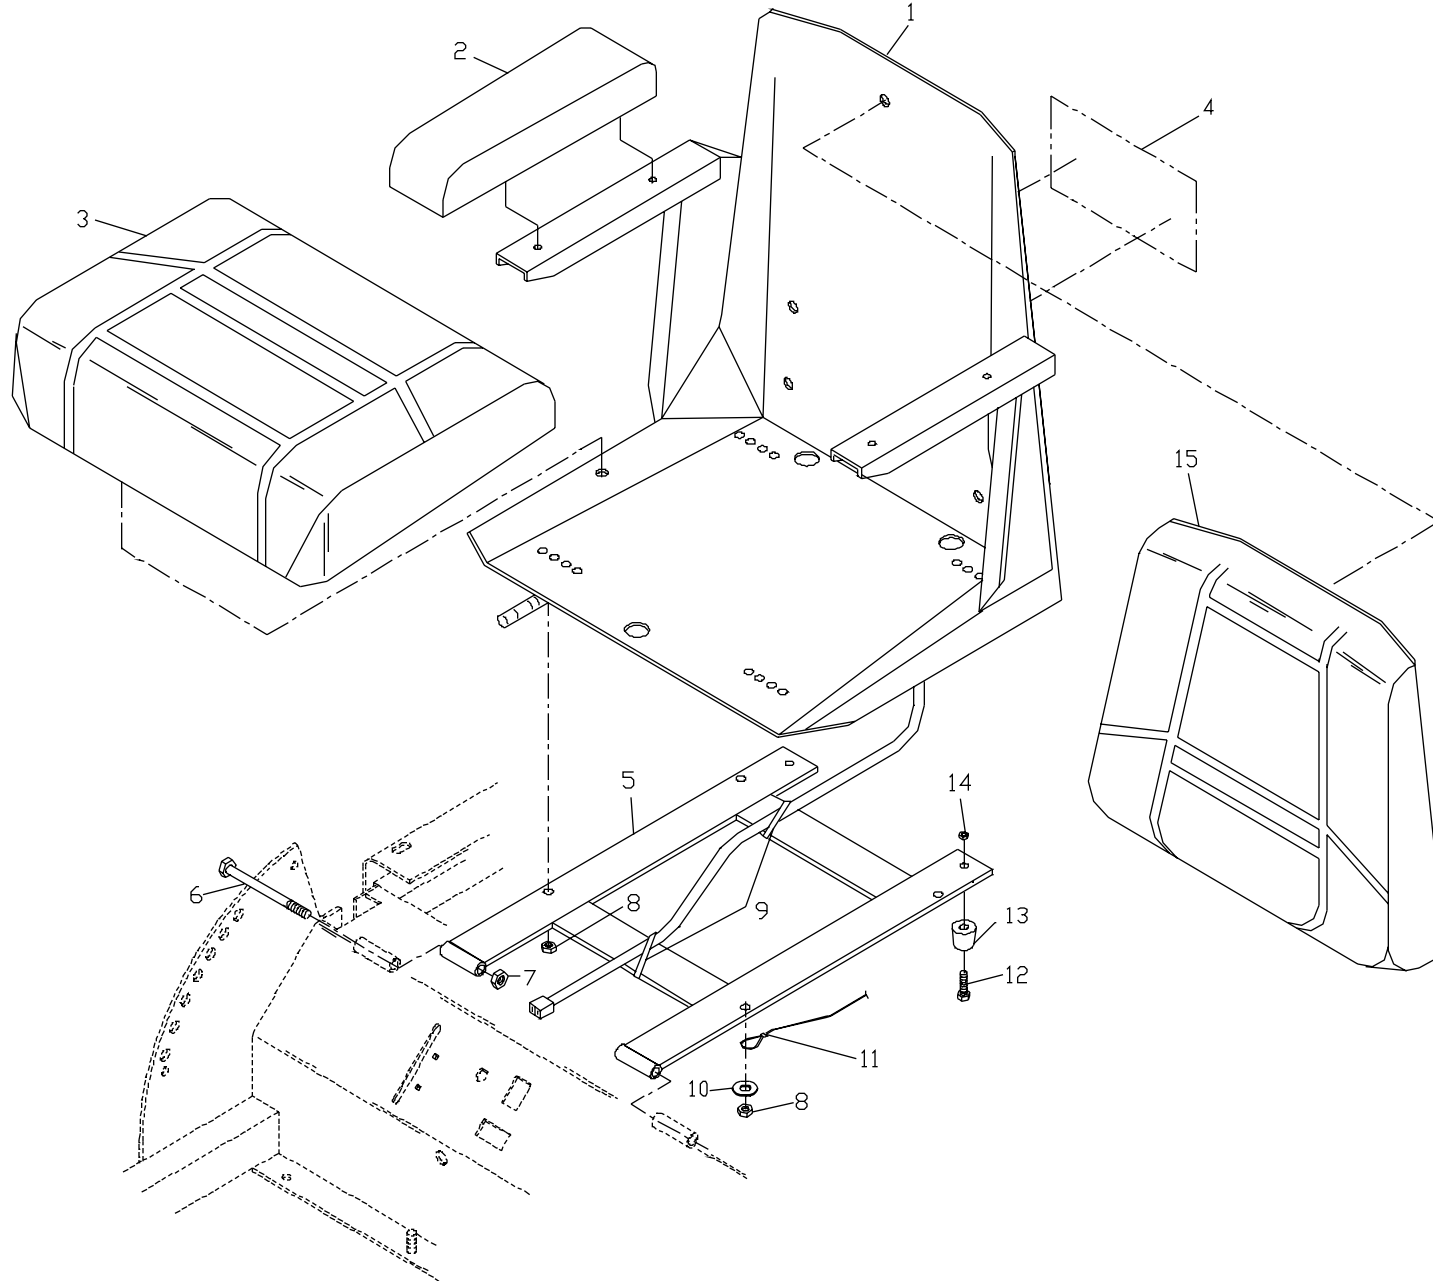

SEAT ASSEMBLY

ITEM	PART NO.	QTY.	DESCRIPTION
1.	539104584	1	COMPLETE-SEAT
2.	539102844	2	ARM REST CUSHION
3.	539102539	1	SEAT CUSHION W/SWITCH
4.	539104789	1	DECAL, CROWN
5.	539103288	1	SEAT MOUNT
6.	539990591	2	HCS 3/8C X 4 1/2
7.	539990546	2	NUT 3/8C CENTERLOCK
8.	539990184	4	NUT 5/16C CENTERLOCK
9.	539976856	2	PLASTIC TIE
10.	539990692	1	5/16 FLAT WASHER
11.	539103247	1	SEAT LANYARD
12.	539102617	2	#10-24 X 1/2 SLOTTED SCREW
13.	539102794	2	SEAT BUMPER
14.	539976977	2	#10-24 NYLOC NUT
15.	539104565	1	SEAT BACK CUSHION

SEAT ASSEMBLY