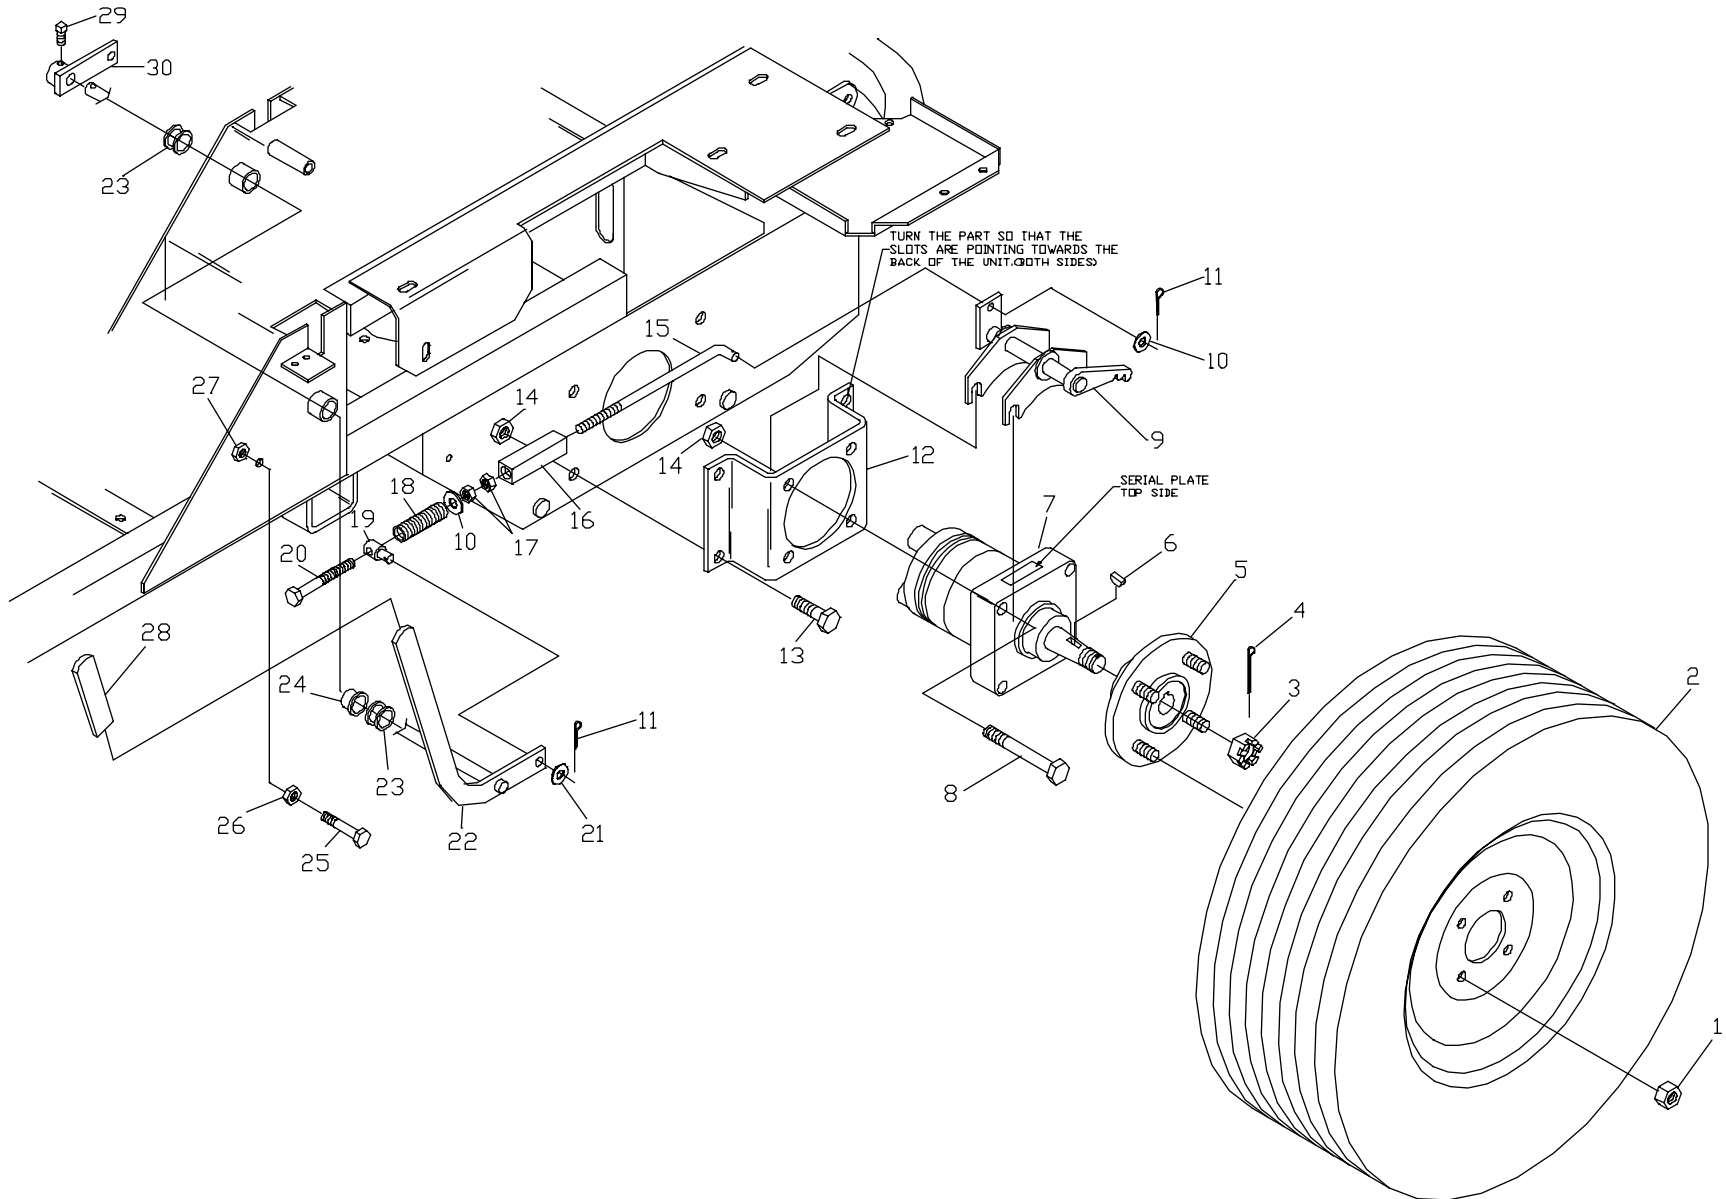

PARK BRAKE ASSEMBLY

ITEM	PART NO.	QTY.	DESCRIPTION
1.	539101173	8	LUG NUT 1/2F
2.	539104591	2	REAR TIRE ASM.(COMPLETE)
	539103497	1	TIRE
	539104601	1	RIM
	539912234	1	VALVE STEM
3.	539101468	2	HEX SLOTTED NUT
4.	539990297	2	COTTER PIN
5.	539103244	2	HUB, W/SPROCKET
6.	539101465	2	KEY, #808 WOODRUFF
7.	539102705	2	WHEEL MOTOR
8.	539101332	8	HCS 1/2C X 2 3/4
9.	539103266	1	BRAKE WELDMENT LEFT
	539103265	1	BRAKE WELDMENT RIGHT(NOT SHOWN)
10.	539990692	2	WASHER 5/16 FLAT
11.	539990365	4	1/8 X 3/4 COTTER PIN
12.	539103255	2	MOTOR STANDOFF
13.	539990622	8	HCS 1/2C X 1 1/4 SERRATED HEAD
14.	539101331	16	NUT 1/2C NYLOC
15.	539103273	2	BRAKE LINKAGE
16.	539101983	2	TURNBUCKLE
17.	539990196	4	5/16C HEX NUT
18.	539102796	2	SPRING
19.	539103272	2	BRAKE SWIVEL
20.	539103304	2	HCS 5/16C, SPECIAL
21.	539990517	2	WASHER 3/8 FLAT
22.	539103574	1	PIVOT SHAFT
23.	539102843	4	7/16" DISC SPRING WASHER
24.	539102519	2	BUSHING
25.	539990730	1	HCS 3/8C X 1 3/4
26.	539990613	1	3/8C WHIZ NUT
27.	539990546	1	NUT 3/8C CENTERLOCK
28.	539976526	1	GRIP
29.	539102717	1	5/16C X 5/8 SQ. HEAD
30.	539103576	1	ARM, PARK BRAKE

PARK BRAKE ASSEMBLY