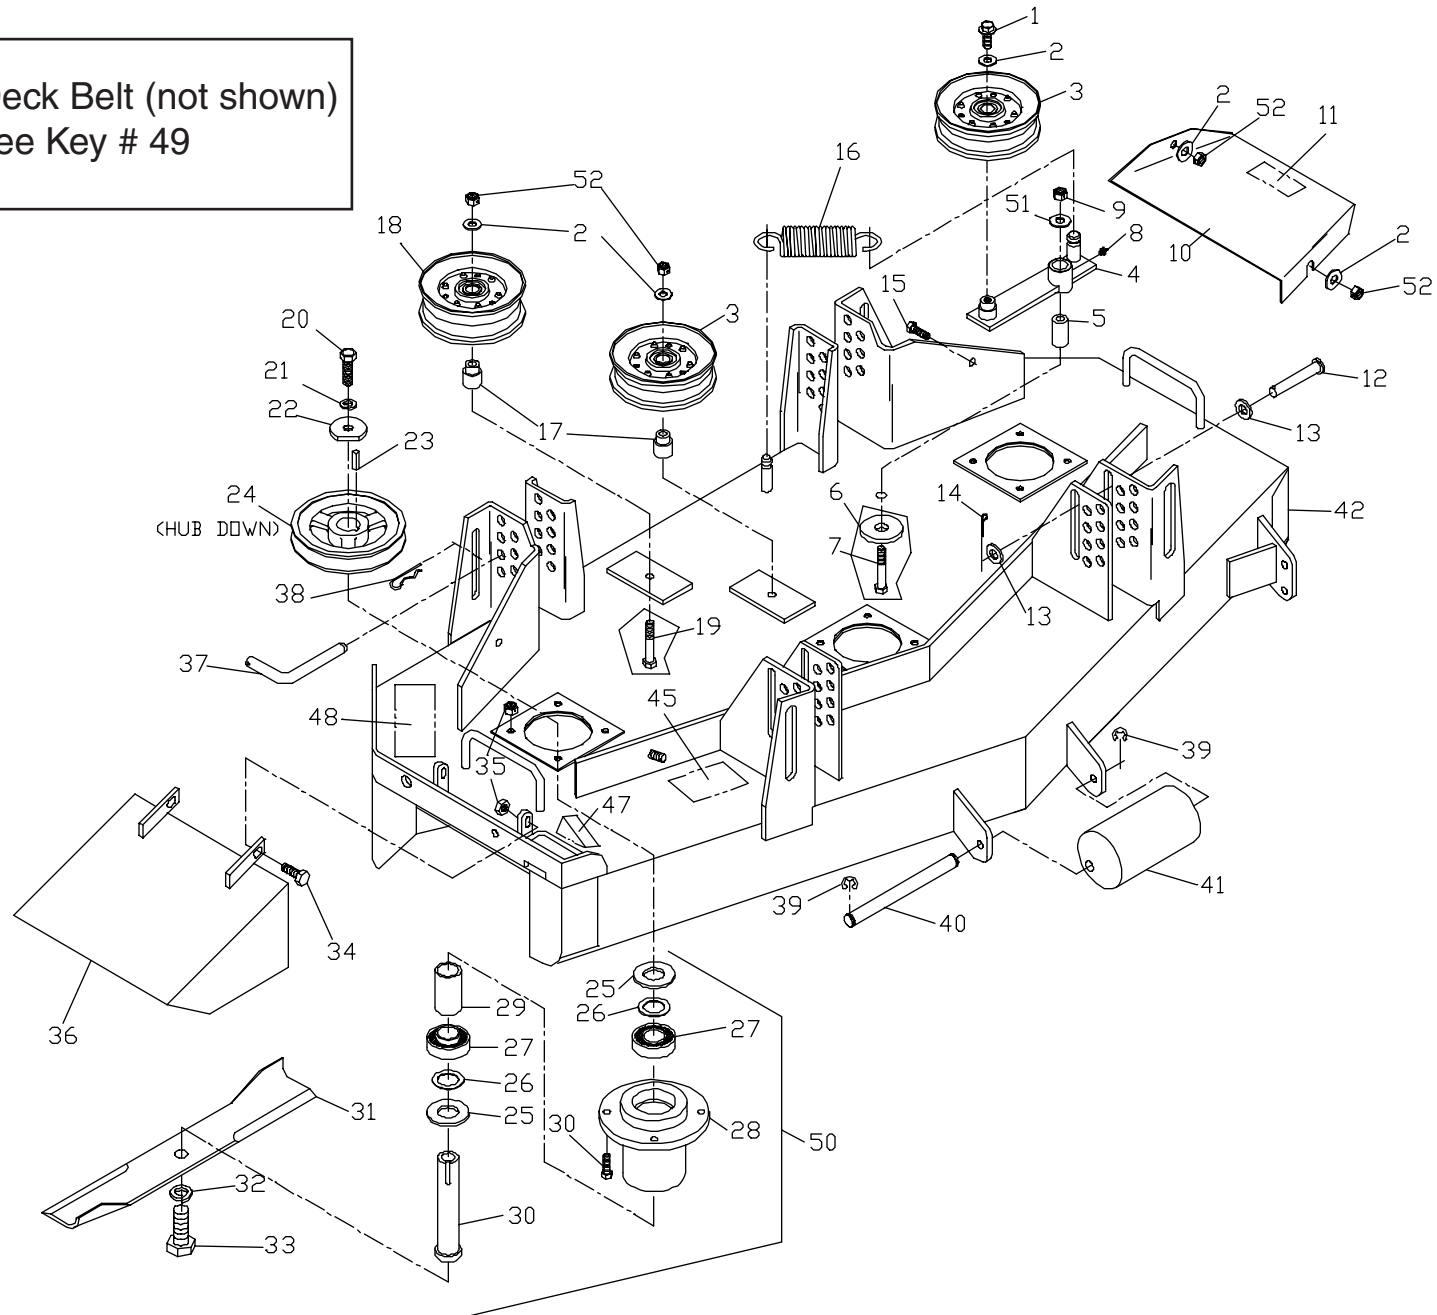

PARK BRAKE ASSEMBLY

ENGINE ASSEMBLY

ITEM	PART NO.	QTY.	DESCRIPTION
1.	539990184	4	NUT 5/16C CENTERLOCK
2.	539990669	4	HCS 5/16C X 1 3/4
3.	539101720	1	SPACER
4.	539101995	1	KEY 1/4 SQ. X 1 1/8
5.	539103259	1	PULLEY
6.	539102050	1	10GA. MACHINERY BUSHING
7.	539103245	1	ELECTRIC CLUTCH
8.	539990247	1	7/16 LOCKWASHER
9.	539991120	1	HCS 7/16F X 2 1/2
10.	539103251	1	CLUTCH TIE DOWN

ENGINE ASSEMBLY

42 DECK ASSEMBLY

Deck Belt (not shown)
see Key # 49

ITEM	PART NO.	QTY.	DESCRIPTION
1.	539990582	1	HCS 3/8C X 1 SERRATED HEAD
2.	539990517	7	WASHER 3/8 FLAT
3.	539103257	2	IDLER PULLEY
4.	539103230	1	IDLER ARM
5.	539103427	1	PIVOT BUSHING
6.	539102243	1	SUPPORT WASHER
7.	539103433	1	HCS 1/2C X 3 1/4
8.	539976998	1	ZERK
9.	539101331	1	NUT 1/2C NYLOC
10.	539104592	1	BELTSHIELD, RIGHT 42"
	539104593	1	BELTSHIELD, LEFT 42"
11.	539102892	2	DECAL, NO STEP
12.	539103434	2	CLEVIS PIN 1/2"DIA. X 3"
13.	539990250	4	SAE 1/2 WASHER
14.	539990365	2	1/8 X 3/4 COTTER PIN
15.	539990563	2	HCS 3/8C X 1
16.	539103256	1	SPRING
17.	539103295	2	IDLER BUSHING
18.	539103258	1	IDLER PULLEY (TALL)
19.	539990637	2	HCS 3/8C X 2 1/2
20.	539100141	3	HCS 7/16F X 1 1/2
21.	539990247	3	LOCKWASHER 7/16
22.	539100132	3	CRANKSHAFT WASHER
23.	539101995	3	KEY 1/4 SQ. X 1 1/8
24.	539103283	3	PULLEY
25.	539102675	2	MACHINERY BUSHING 10 GA.