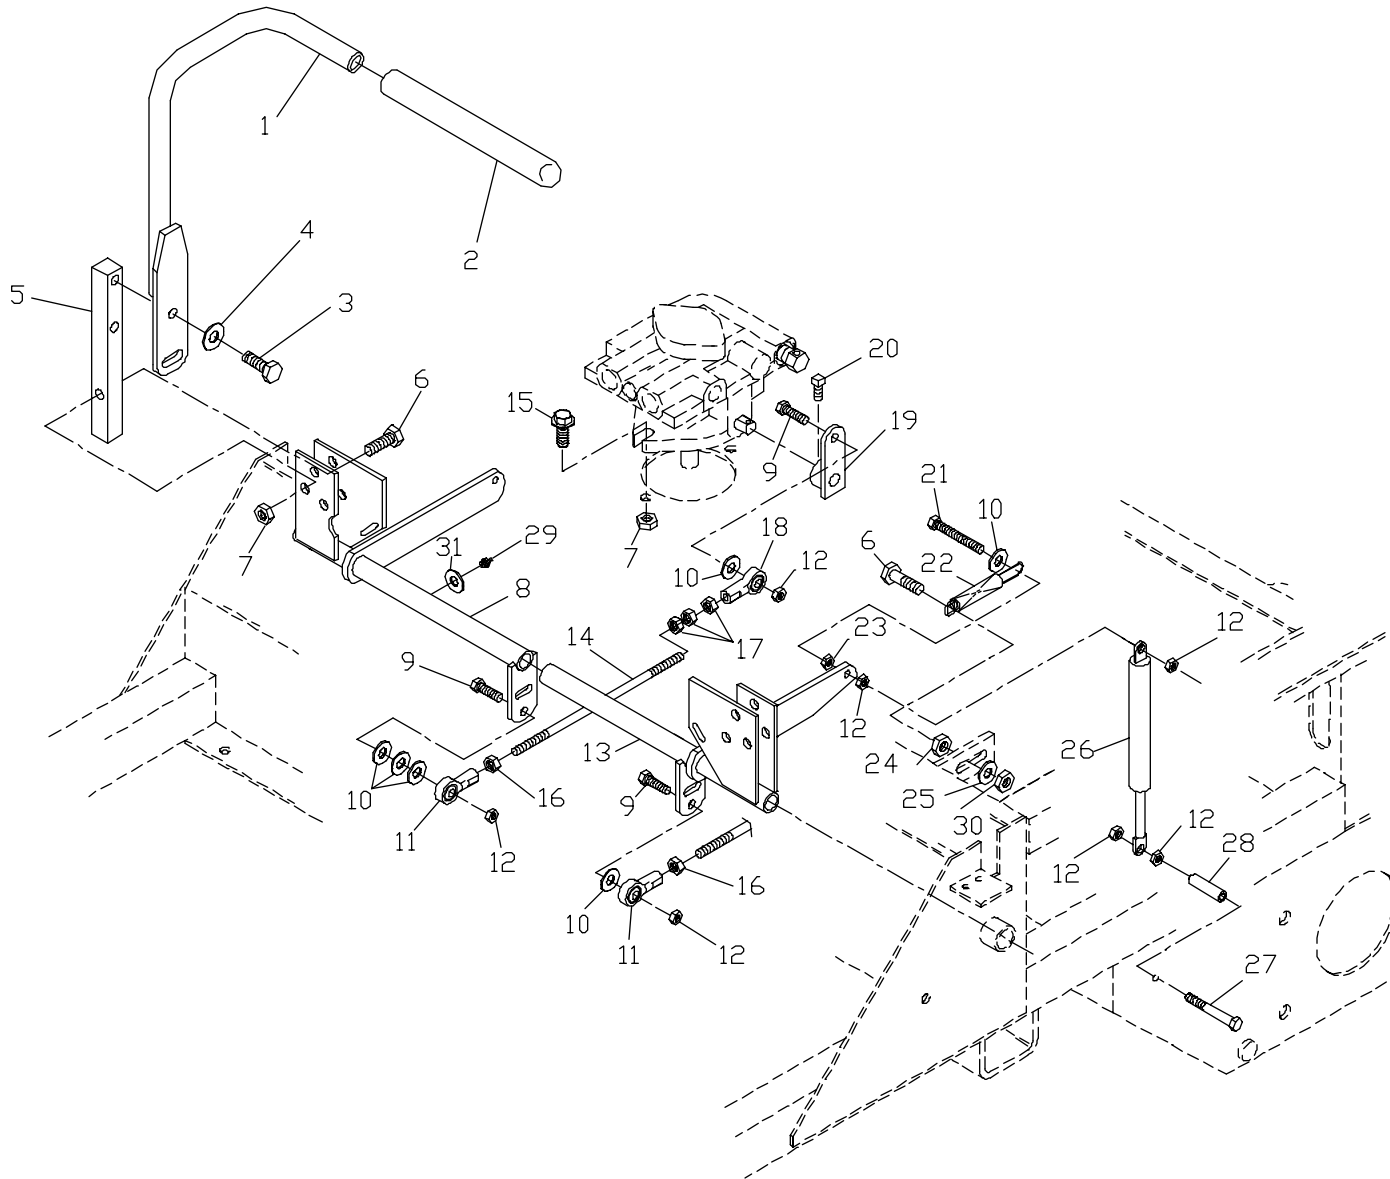

MAIN FRAME ASSEMBLY

SEAT ASSEMBLY

ITEM	PART NO.	QTY.	DESCRIPTION
1.	539104584	1	COMPLETE-SEAT
2.	539102844	1 pair	ARM REST CUSHIONS (Left & Right)
3.	539102539	1	SEAT CUSHION W/SWITCH
4.	539104789	1	DECAL, CROWN
5.	539103288	1	SEAT MOUNT
6.	539990591	2	HCS 3/8C X 4 1/2
7.	539990546	2	NUT 3/8C CENTERLOCK
8.	539990184	4	NUT 5/16C CENTERLOCK
9.	539976856	2	PLASTIC TIE
10.	539990692	1	5/16 FLAT WASHER
11.	539103247	1	SEAT LANYARD
12.	539102617	2	#10-24 X 1/2 SLOTTED SCREW
13.	539102794	2	SEAT BUMPER
14.	539976977	2	#10-24 NYLOC NUT
15.	539104565	1	SEAT BACK CUSHION

SEAT ASSEMBLY

MOTION CONTROL ASSEMBLY

ITEM	PART NO.	QTY.	DESCRIPTION
1.	539104190	2	HANDLE, RIGHT
2.	539102592	2	GRIP
3.	539990563	4	HCS 3/8C X 1
4.	539102593	4	3/8 DISC SPRING WASHER
5.	539102809	2	CONTROL ARM
6.	539990655	6	HCS 3/8C X 1 1/2
7.	539990546	6	NUT 3/8C CENTERLOCK
8.	539103248	1	CONTROL WELDMENT, RIGHT
9.	539990627	4	HCS 5/16C X 1 1/4
10.	539990692	8	WASHER 5/16 FLAT
11.	539102591	2	BALL JOINT, LEFT HANDED
12.	539990184	12	NUT 5/16C CENTERLOCK
13.	539103249	1	CONTROL WELDMENT, LEFT
14.	539103264	2	PUMP CONTROL LINK
15.	539990582	4	HCS 3/8C X 1 SERRATED HEAD
16.	539991073	2	NUT 5/16F LEFTHAND
17.	539990223	6	NUT 5/16F
18.	539102590	2	BALL JOINT, RIGHTHAND
19.	539103260	2	CONTROL ARM, PUMP
20.	539102717	2	5/16C X 5/8 SQ. HEAD
21.	539991055	2	TAPBOLT 5/16C X 2 1/4
22.	539103297	2	SPRING
23.	539990585	2	5/16C WHIZ NUT
24.	539990613	2	3/8C WHIZ NUT
25.	539990517	2	WASHER 3/8 FLAT
26.	539102720	2	DAMPENER
27.	539103468	2	HCS 5/16C X 2 3/4 GRADE 8
28.	539100097	2	SPACER
29.	539976998	2	ZERK
30.	539976979	2	NUT 3/8C NYLOC
31.	539103547	2	WASHER