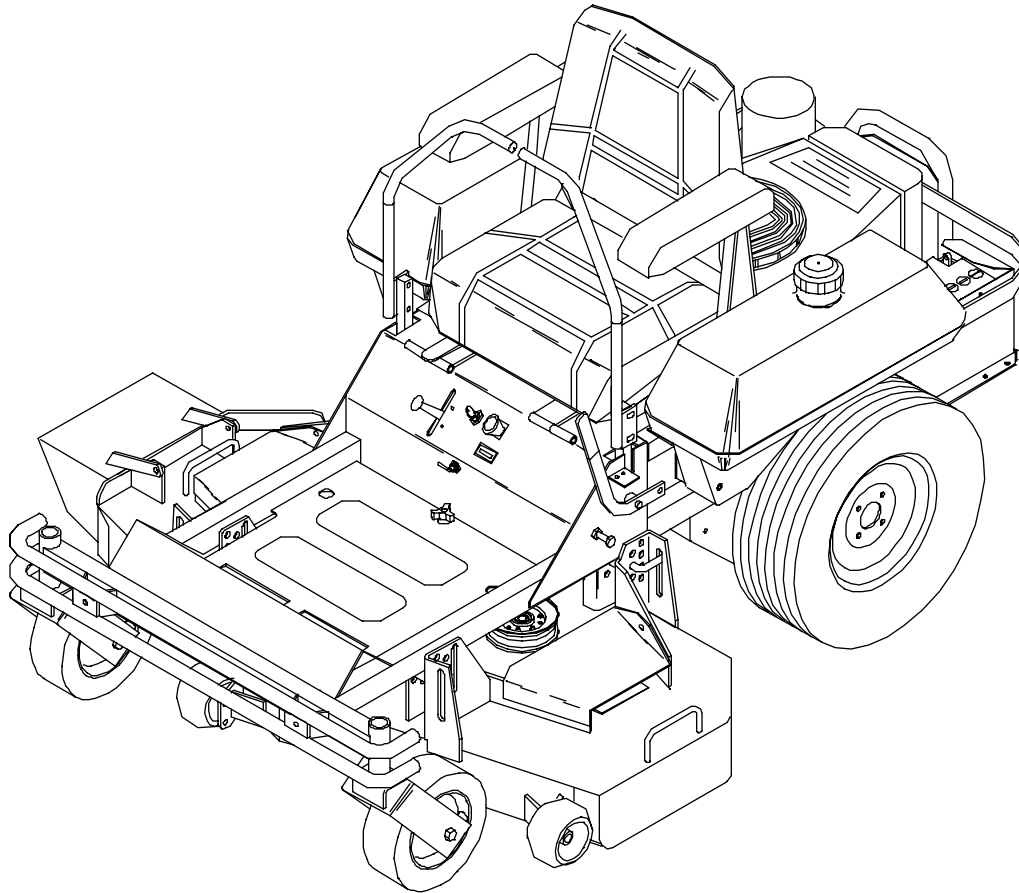

Husqvarna

Parts Manual for:
MODELS / I.D. : 968999150 / ZTH4217A

Husqvarna policy is to improve its products whenever it is possible and practical to do so. In an effort to keep pace with changes in technology, Husqvarna reserves the right to make changes or improvements at any time without incurring any obligation to make such changes on products previously manufactured.