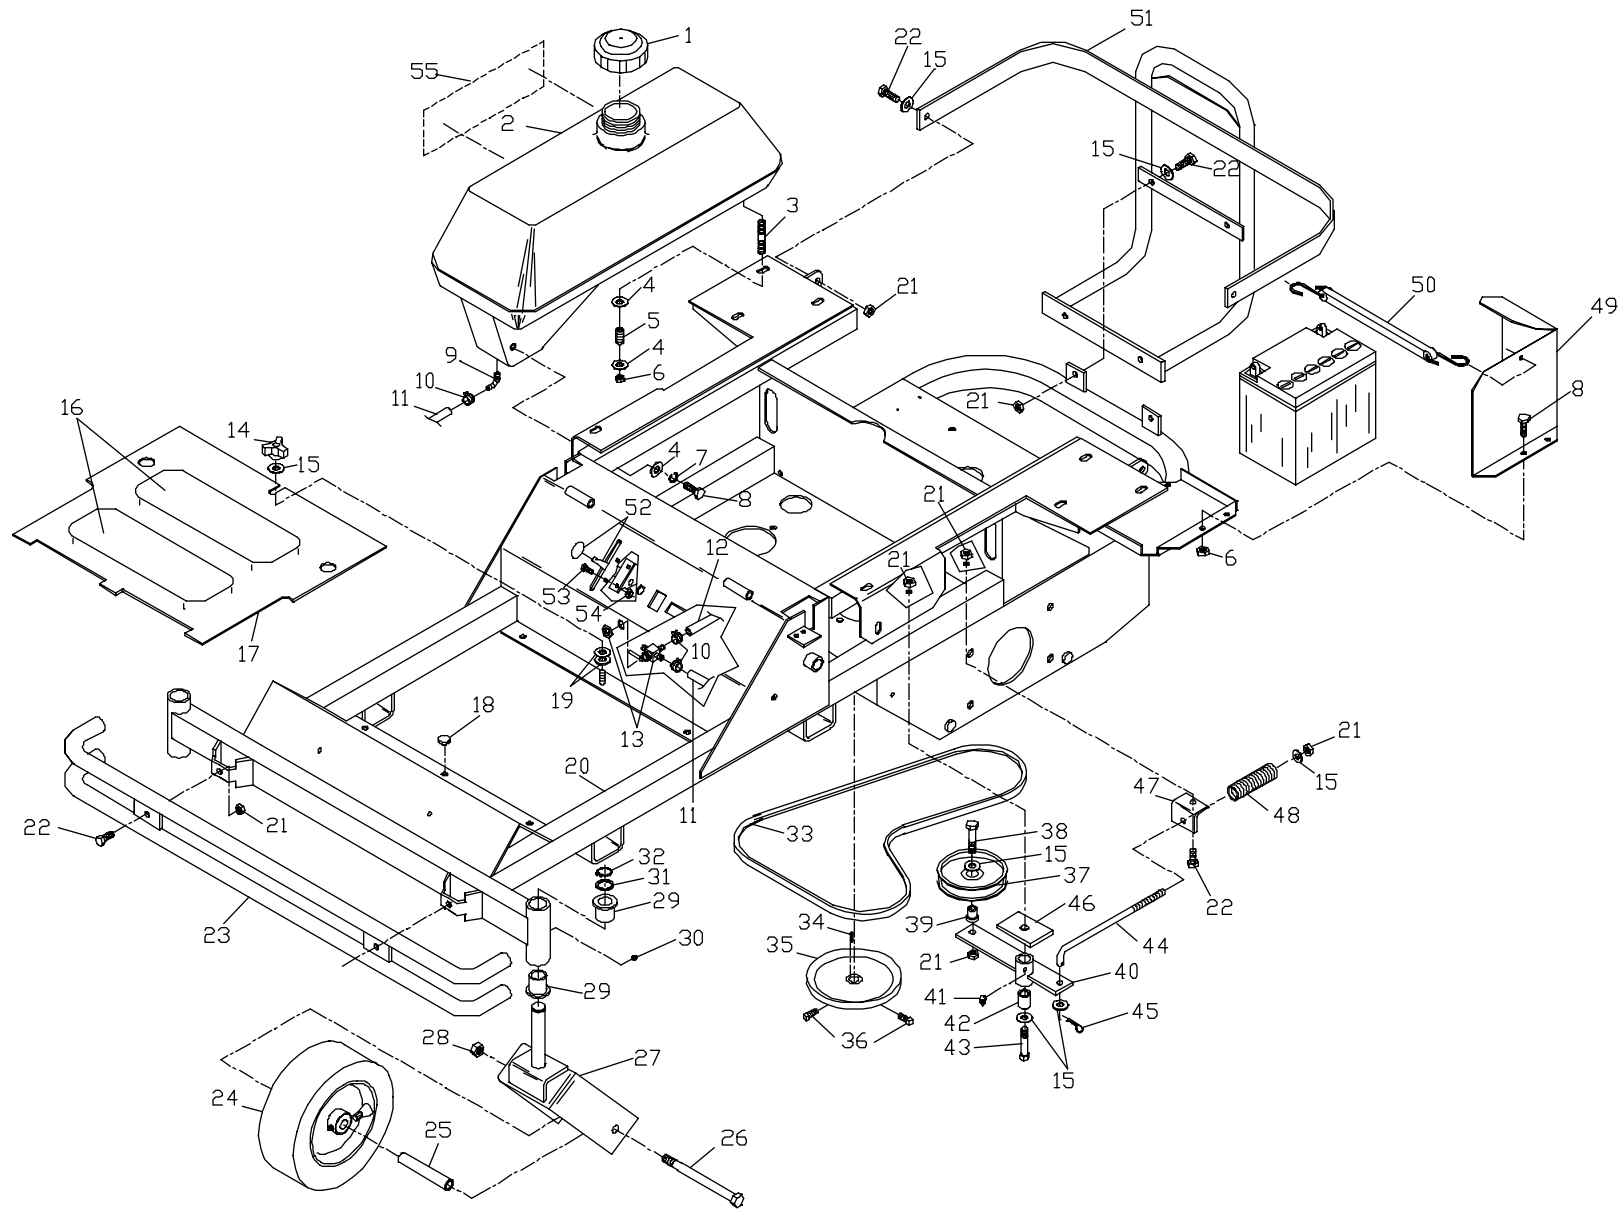

NOTE: ALL FASTENERS ARE GRADE 5 UNLESS OTHERWISE SPECIFIED.

CONTENTS

HYDRAULIC ASSEMBLY

ITEM	PART NO.	QTY.	DESCRIPTION
1.	539990072	2	HCS 1/4C X 5/8
2.	539990052	2	1/4" LOCKWASHER
3.	539101238	3	F6801-6-6-0 90 DEG. ELBOW
4.	539103316	1	F6400-6-6-0 STRAIGHT FITTING
5.	539101165	1	FILTER HEAD
6.	539102606	1	FILTER
7.	539103318	1	RIGHT OUTSIDE TUBE
8.	539103319	1	RIGHT INSIDE TUBE
9.	539103320	1	LEFT INSIDE TUBE
10.	539103321	1	LEFT OUTSIDE TUBE
11.	539103314	1	SUCTION TEE ASSEMBLY
12.	539103315	1	RETURN TEE ASSEMBLY
13.	539101236	2	F6400-6-4-0 STRAIGHT FITTING
14.	539101237	8	F6400-8-8-0 STRAIGHT FITTING
15.	539103326	1	TANK HOSE
16.	539103336	1	TANK, HYDRAULIC
17.	539101202	1	HYDRAULIC CAP
18.	539103247	1	SEAT LANYARD
19.	539990372	4	NUT 1/4C CENTERLOCK
20.	539990598	8	WASHER 1/4 FLAT
21.	539990548	4	HCS 1/4C X 1
22.	539101111	2	PUMP
23.	539102705	2	WHEEL MOTOR

HYDRAULIC ASSEMBLY

MAIN FRAME ASSEMBLY

ITEM	PART NO.	QTY.	DESCRIPTION
1.	539914363	2	FUEL CAP
2.	539104585	2	FUEL TANK
3.	539102502	8	5/16C STUD
4.	539990692	18	5/16 FLAT WASHER
5.	539102845	8	SPRING
6.	539990184	10	NUT 5/16C CENTERLOCK
7.	539990187	2	5/16 LOCKWASHER
8.	539976934	4	HCS 5/16C X 3/4
9.	539102650	2	90 DEG. HOSE BARB
10.	539912222	6	HOSE CLAMP
11.	539102680	2	FUEL LINE, TANK
12.	539102681	1	FUEL LINE, ENGINE
13.	539102679	1	FUEL VALVE
14.	539102070	1	KNOB
15.	539990517	9	3/8 FLAT WASHER
16.	539977778	3	ANTI-SKID PAD
17.	539104590	1	FOOTPLATE
18.	539102587	5	BUMPER, RUBBER
19.	539102593	2	3/8 DISC WASHER
20.	539104602	1	FRAME W/DECALS
21.	539990546	11	NUT 3/8C CENTERLOCK
22.	539990563	9	HCS 3/8C X 1
23.	539104595	1	BUMPER, FRONT
24.	539104594	2	CASTER TIRE(COMPLETE)
	539103495	1	TIRE
	539104600	1	RIM
	539917785	1	ROLLER BEARING 1"
	539103300	1	ZERK
	539102484	2	FLANGED BEARING
	539103496	1	ROLLER BEARING 2 1/4"
25.	539101872	2	SPACER