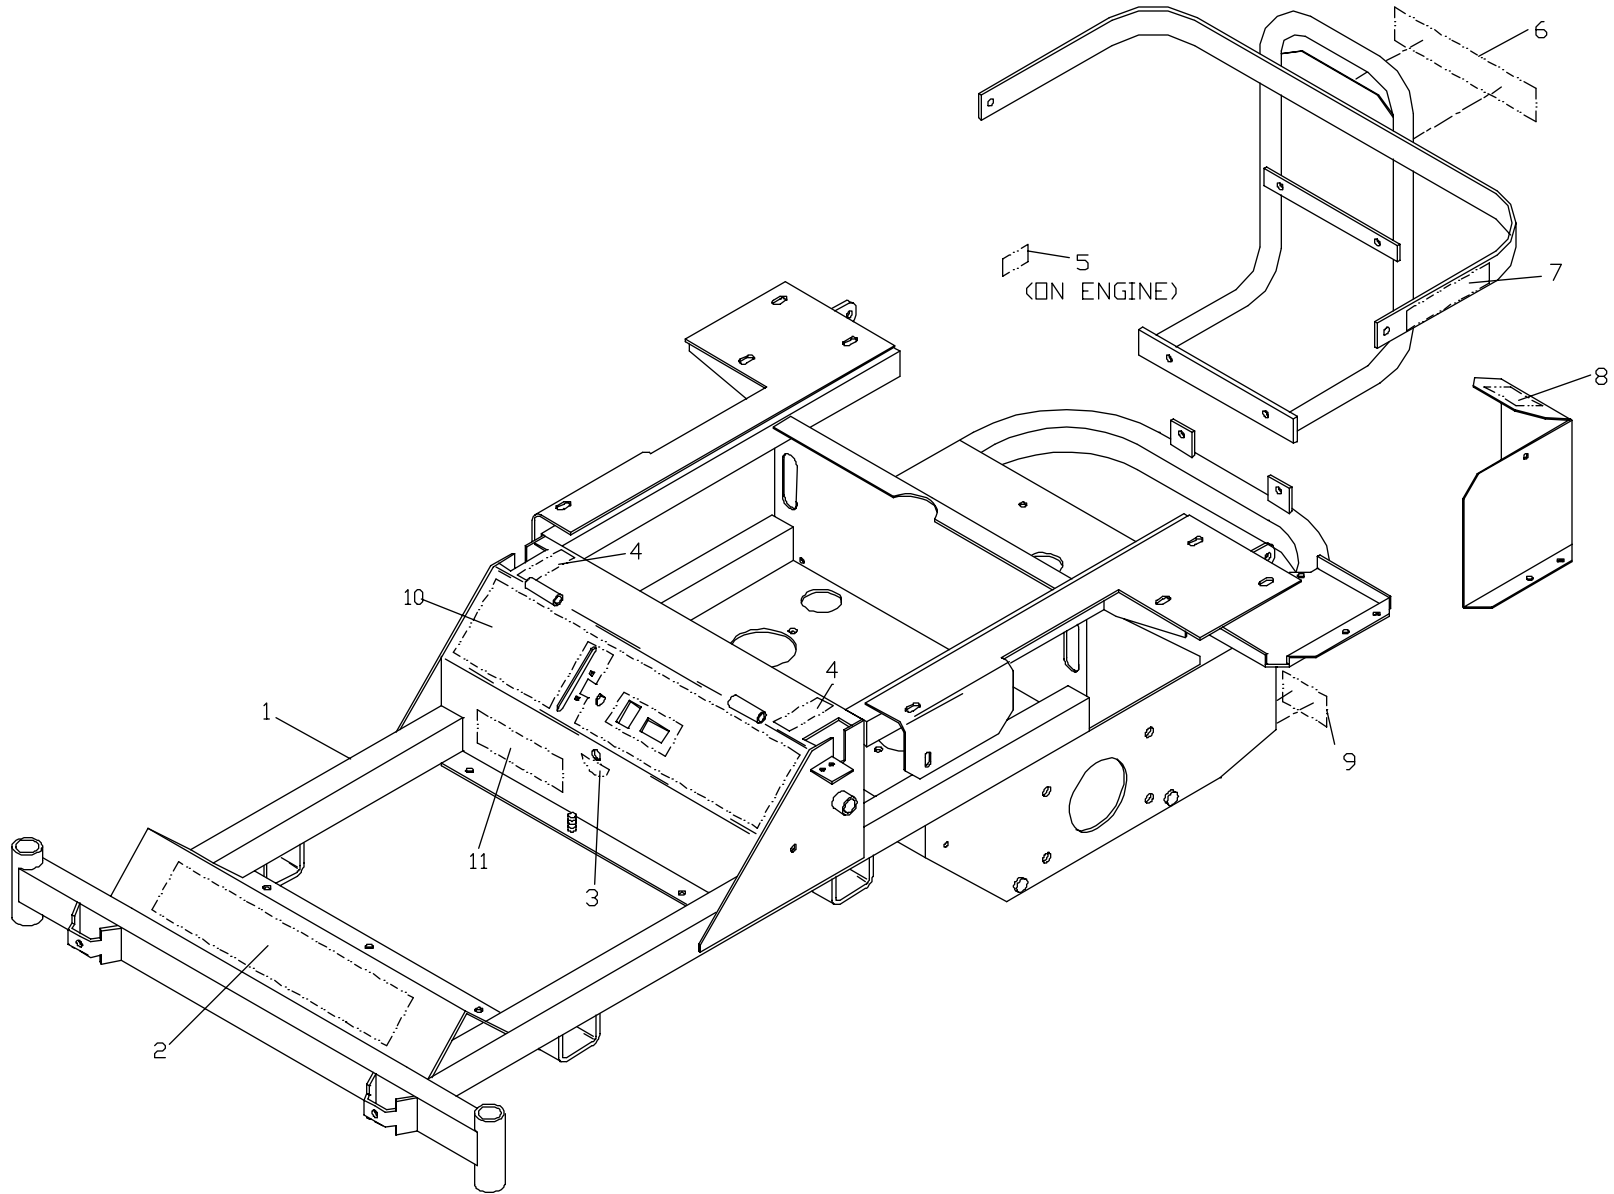

MAIN FRAME DECALS

ITEM PART NO. QTY. DESCRIPTION

1	539104602	1	MAIN FRAME W/DECALS
2	539104804	1	DECAL, HUSQVARNA
3	539102670	1	DECAL, FUEL VALVE
4	539103333	2	DECAL, MOTION CONTROL
5	539100128	1	DECAL, EXHAUST
6	539104787	1	DECAL, HUSQVARNA
7	539102669	1	DECAL, BATTERY
8	539101881	1	DECAL, PROP. 65
9	539100361	1	DECAL, DANGER
10	539103581	1	DECAL, CONSOLE
11	539105071	1	DECAL, NASCAR

MAIN FRAME DECALS