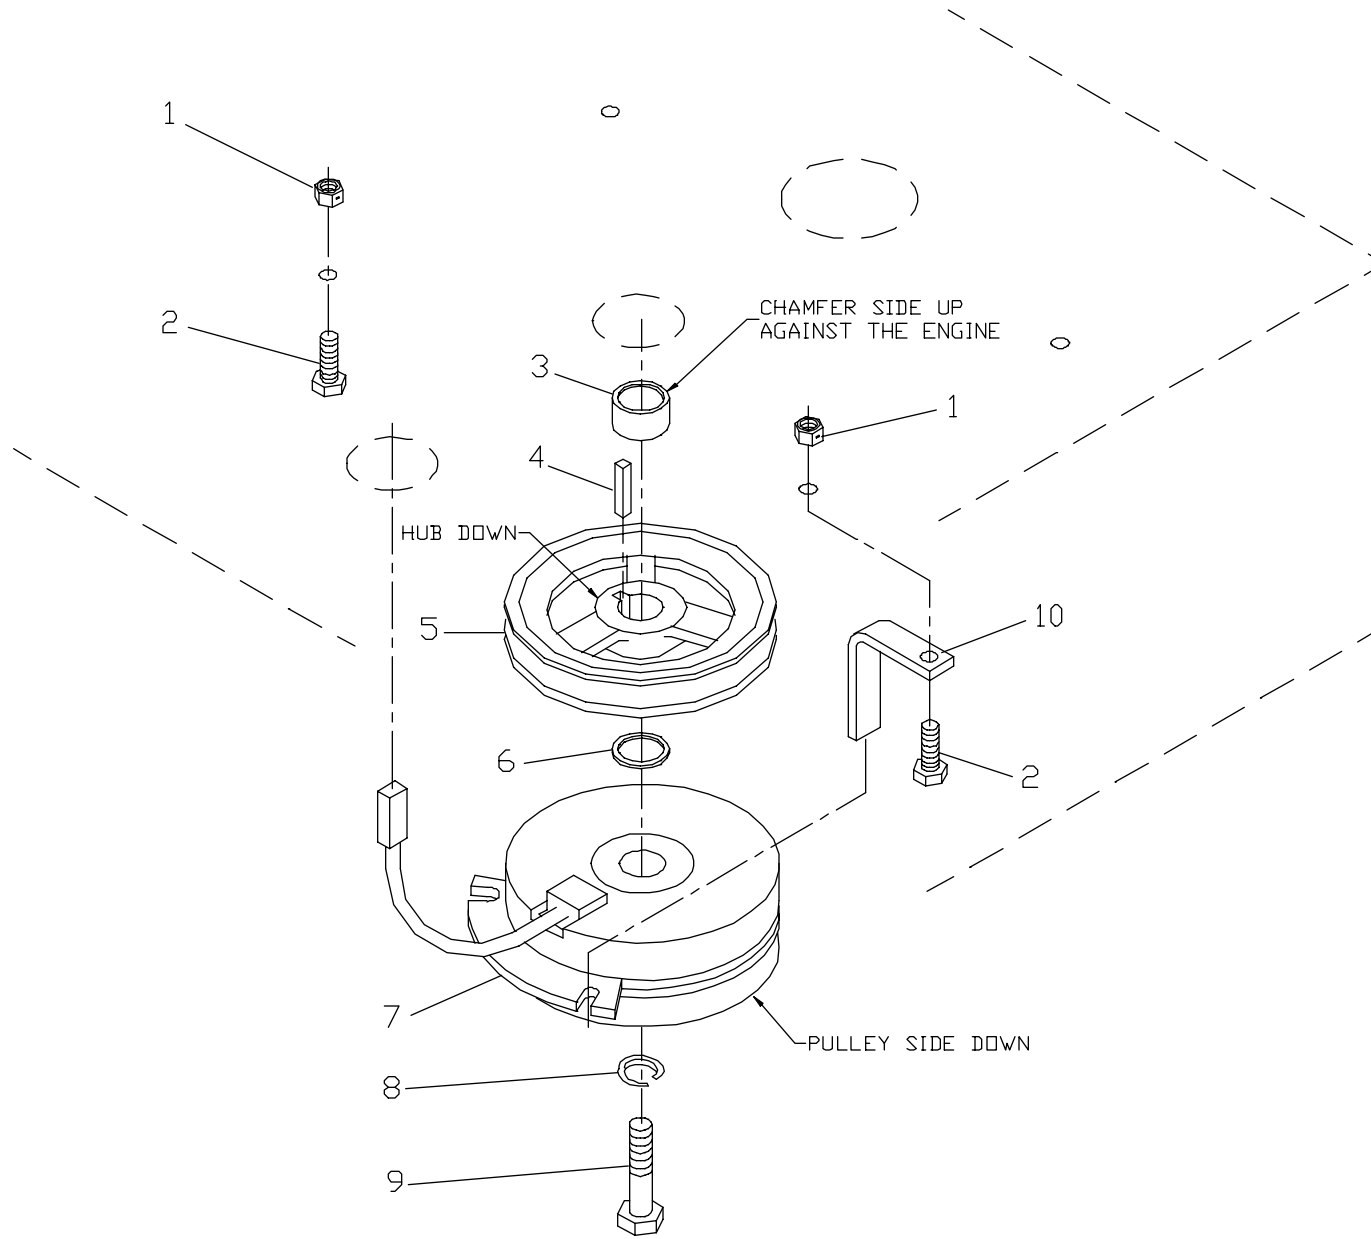

MOTION CONTROL ASSEMBLY

PARK BRAKE ASSEMBLY

ITEM	PART NO.	QTY.	DESCRIPTION
1.	539101173	8	LUG NUT 1/2F
2.	539104591	2	REAR TIRE ASM.(COMPLETE)
	539103497	1	TIRE
	539104601	1	RIM
	539912234	1	VALVE STEM
3.	539101468	2	HEX SLOTTED NUT
4.	539990297	2	COTTER PIN
5.	539103244	2	HUB, W/SPROCKET
6.	539101465	2	KEY, #808 WOODRUFF
7.	539102705	2	WHEEL MOTOR
8.	539101332	8	HCS 1/2C X 2 3/4
9.	539103266	1	BRAKE WELDMENT LEFT
	539103265	1	BRAKE WELDMENT RIGHT(NOT SHOWN)
10.	539990692	2	WASHER 5/16 FLAT
11.	539990365	4	1/8 X 3/4 COTTER PIN
12.	539103255	2	MOTOR STANDOFF
13.	539990622	8	HCS 1/2C X 1 1/4 SERRATED HEAD
14.	539101331	16	NUT 1/2C NYLOC
15.	539103273	2	BRAKE LINKAGE
16.	539101983	2	TURNBUCKLE
17.	539990196	4	5/16C HEX NUT
18.	539102796	2	SPRING
19.	539103272	2	BRAKE SWIVEL
20.	539103304	2	HCS 5/16C, SPECIAL
21.	539990517	2	WASHER 3/8 FLAT
22.	539103574	1	PIVOT SHAFT
23.	539102843	4	7/16" DISC SPRING WASHER
24.	539102519	2	BUSHING
25.	539990730	1	HCS 3/8C X 1 3/4
26.	539990613	1	3/8C WHIZ NUT
27.	539990546	1	NUT 3/8C CENTERLOCK
28.	539976526	1	GRIP
29.	539102717	1	5/16C X 5/8 SQ. HEAD
30.	539103576	1	ARM, PARK BRAKE

PARK BRAKE ASSEMBLY

ENGINE ASSEMBLY

ITEM	PART NO.	QTY.	DESCRIPTION
1.	539990184	4	NUT 5/16C CENTERLOCK
2.	539990669	4	HCS 5/16C X 1 3/4
3.	539101720	1	SPACER
4.	539101995	1	KEY 1/4 SQ. X 1 1/8
5.	539103259	1	PULLEY
6.	539102050	1	10GA. MACHINERY BUSHING
7.	539103245	1	ELECTRIC CLUTCH
8.	539990247	1	7/16 LOCKWASHER
9.	539991120	1	HCS 7/16F X 2 1/2
10.	539103251	1	CLUTCH TIE DOWN