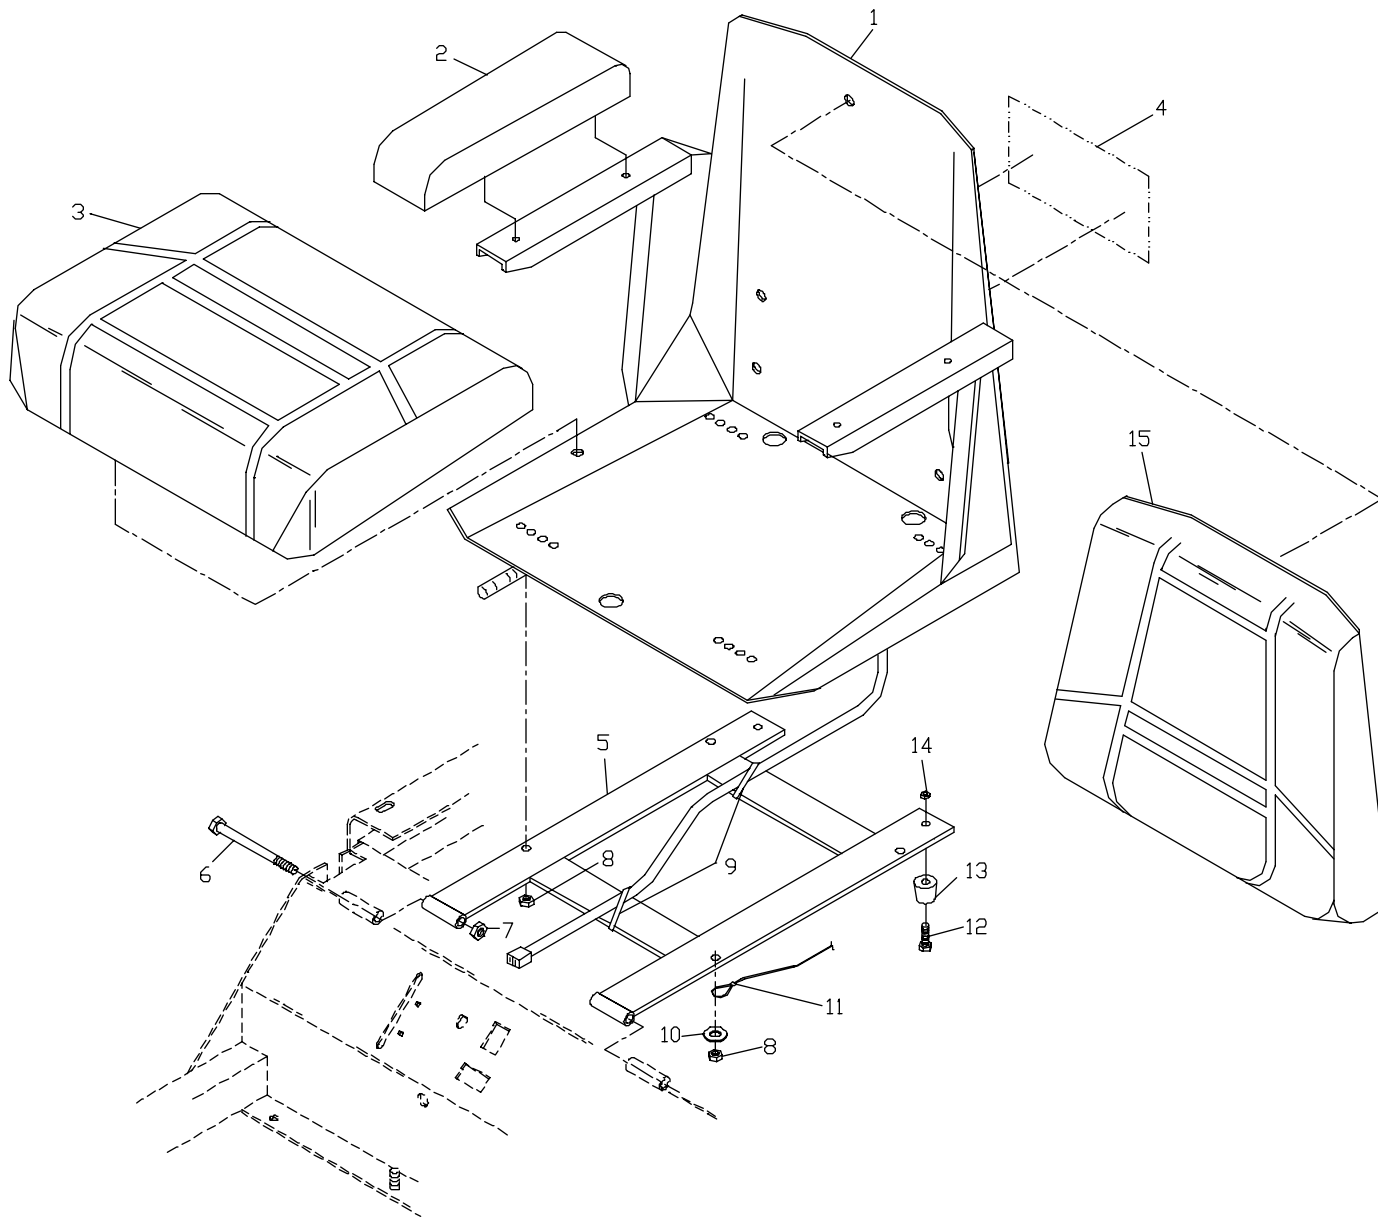

SEAT ASSEMBLY

ITEM	PART NO.	QTY.	DESCRIPTION
1.	539104584	1	COMPLETE-SEAT
2.	539102844	1 pair	ARM REST CUSHIONS (Left & Right)
3.	539102539	1	SEAT CUSHION W/SWITCH
4.	539104789	1	DECAL, CROWN
5.	539103288	1	SEAT MOUNT
6.	539990591	2	HCS 3/8C X 4 1/2
7.	539990546	2	NUT 3/8C CENTERLOCK
8.	539990184	4	NUT 5/16C CENTERLOCK
9.	539976856	2	PLASTIC TIE
10.	539990692	1	5/16 FLAT WASHER
11.	539103247	1	SEAT LANYARD
12.	539102617	2	#10-24 X 1/2 SLOTTED SCREW
13.	539102794	2	SEAT BUMPER
14.	539976977	2	#10-24 NYLOC NUT
15.	539104565	1	SEAT BACK CUSHION

SEAT ASSEMBLY