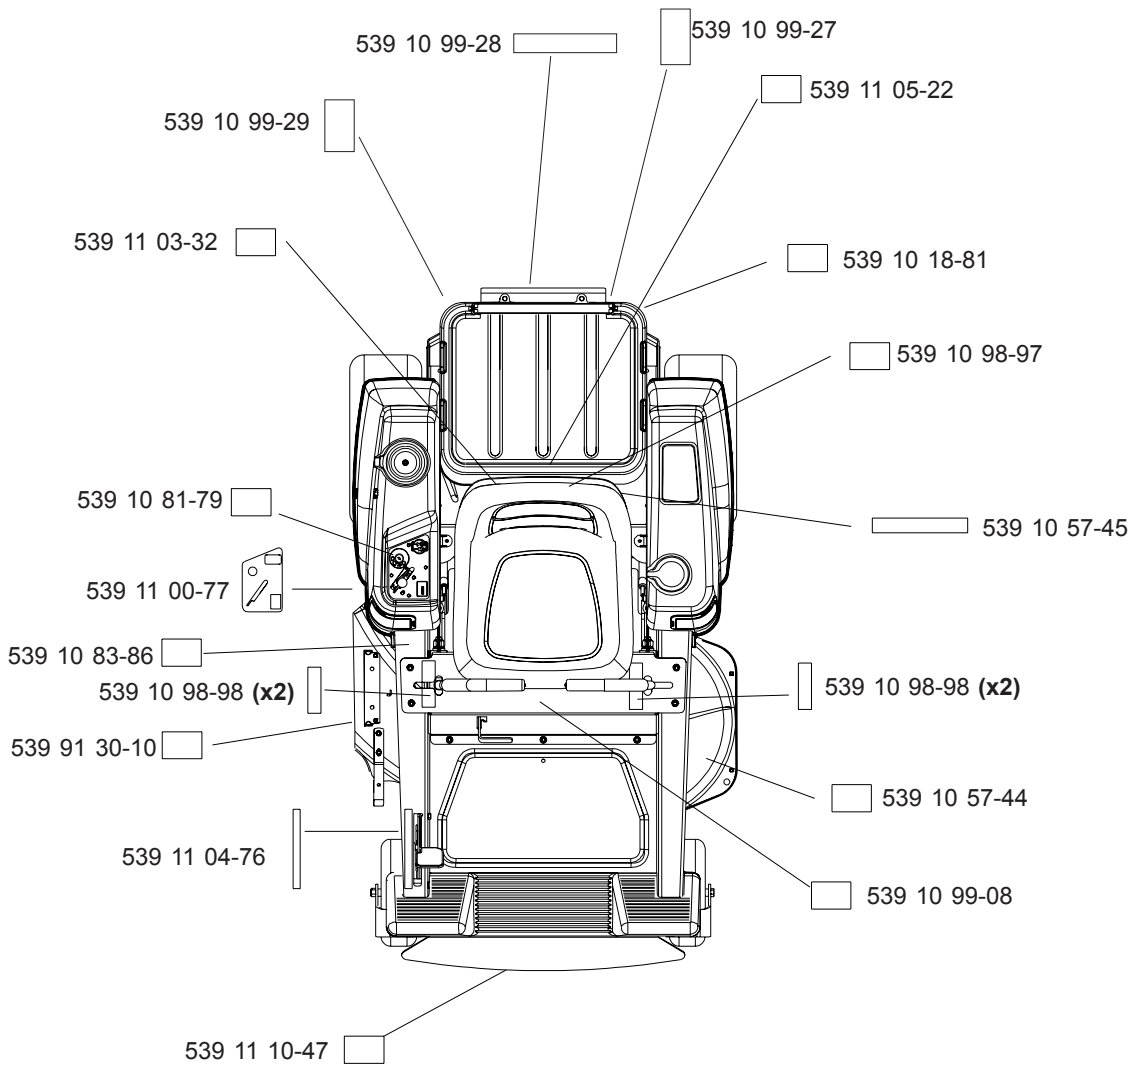

English

MAIN FRAME

NOT SHOWN:
539 10 75-23 SEAT SWITCH

MAIN FRAME

CASTER ASSEMBLY

CONSOLE ASSEMBLY

38" DECK ASSEMBLY

42" DECK ASSEMBLY

EZT

MOTION CONTROL

DECK LIFT

DECALS

- 539 11 11-23 (Z3815, RIGHT)
- 539 11 11-24 (Z3815, LEFT)
- 539 11 11-26 (Z4217, LEFT)
- 539 11 11-25 (Z4217, RIGHT)
- 539 11 18-39 (Z4218, RIGHT)
- 539 11 18-40 (Z4218, LEFT)

539 91 30-10 decal, warning (?)

UTILITY BOX