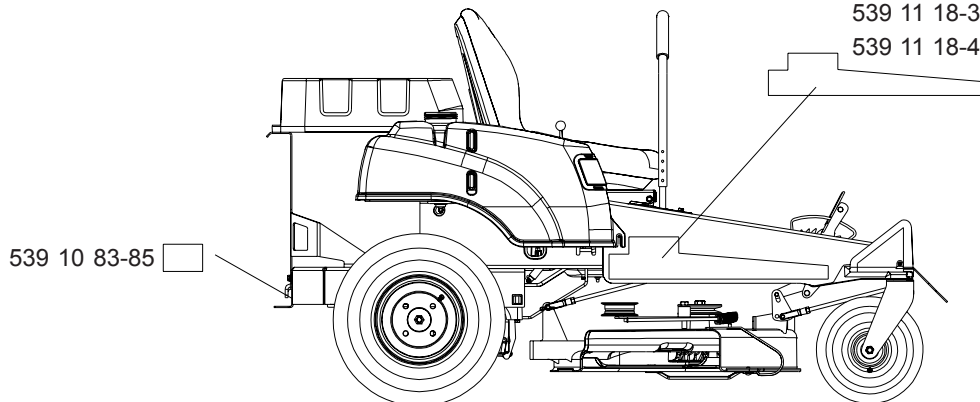

EZT

MOTION CONTROL

DECK LIFT

DECALS

- 539 11 11-23 (Z3815, RIGHT)
- 539 11 11-24 (Z3815, LEFT)
- 539 11 11-26 (Z4217, LEFT)
- 539 11 11-25 (Z4217, RIGHT)
- 539 11 18-39 (Z4218, RIGHT)
- 539 11 18-40 (Z4218, LEFT)