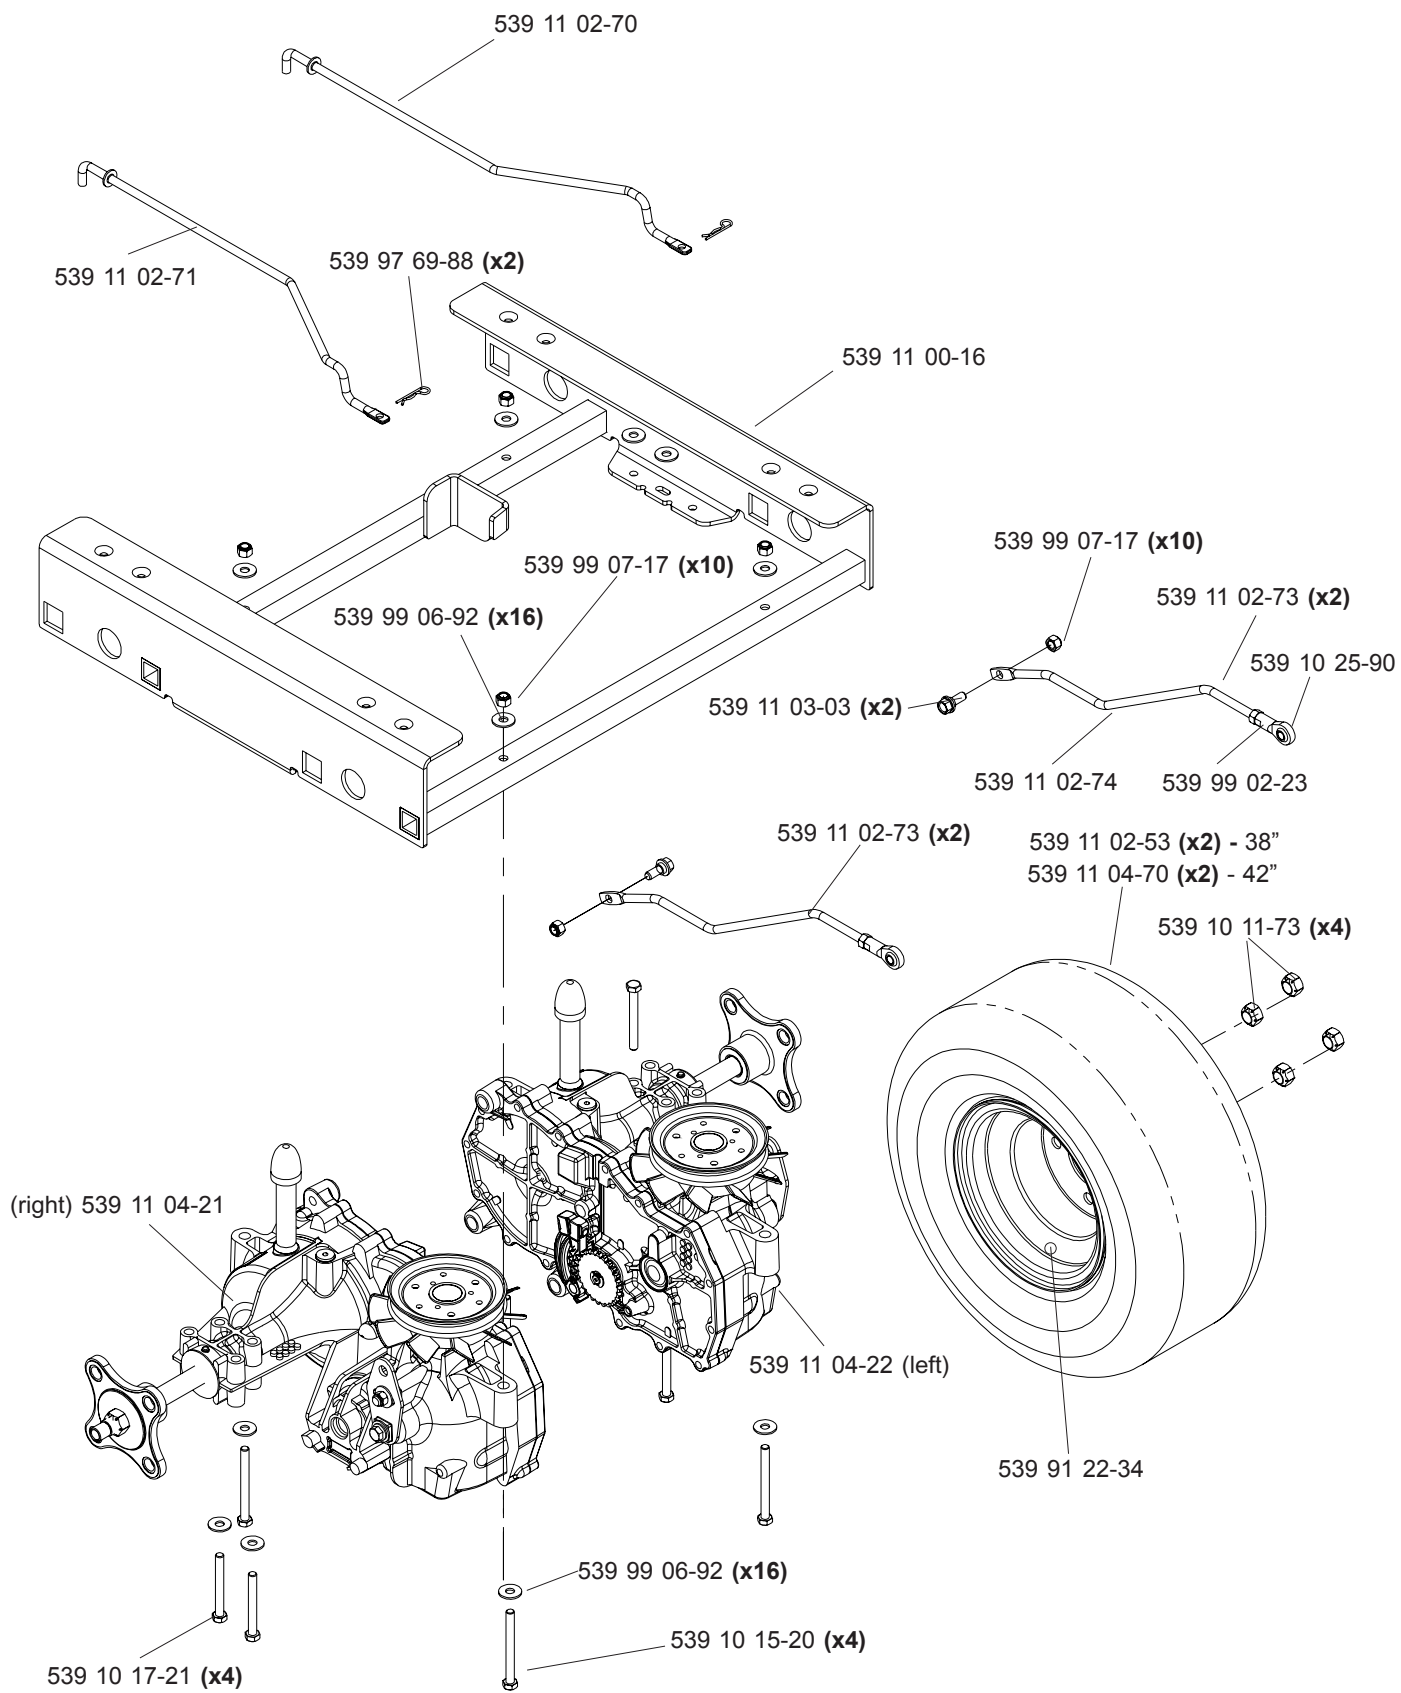

English

MAIN FRAME

NOT SHOWN:
539 10 75-23 SEAT SWITCH

MAIN FRAME

CASTER ASSEMBLY

CONSOLE ASSEMBLY

38" DECK ASSEMBLY

42" DECK ASSEMBLY

EZT

MOTION CONTROL

DECK LIFT

DECALS

- 539 11 11-23 (Z3815, RIGHT)
- 539 11 11-24 (Z3815, LEFT)
- 539 11 11-26 (Z4217, LEFT)
- 539 11 11-25 (Z4217, RIGHT)
- 539 11 18-39 (Z4218, RIGHT)
- 539 11 18-40 (Z4218, LEFT)

539 91 30-10 decal, warning (?)

UTILITY BOX