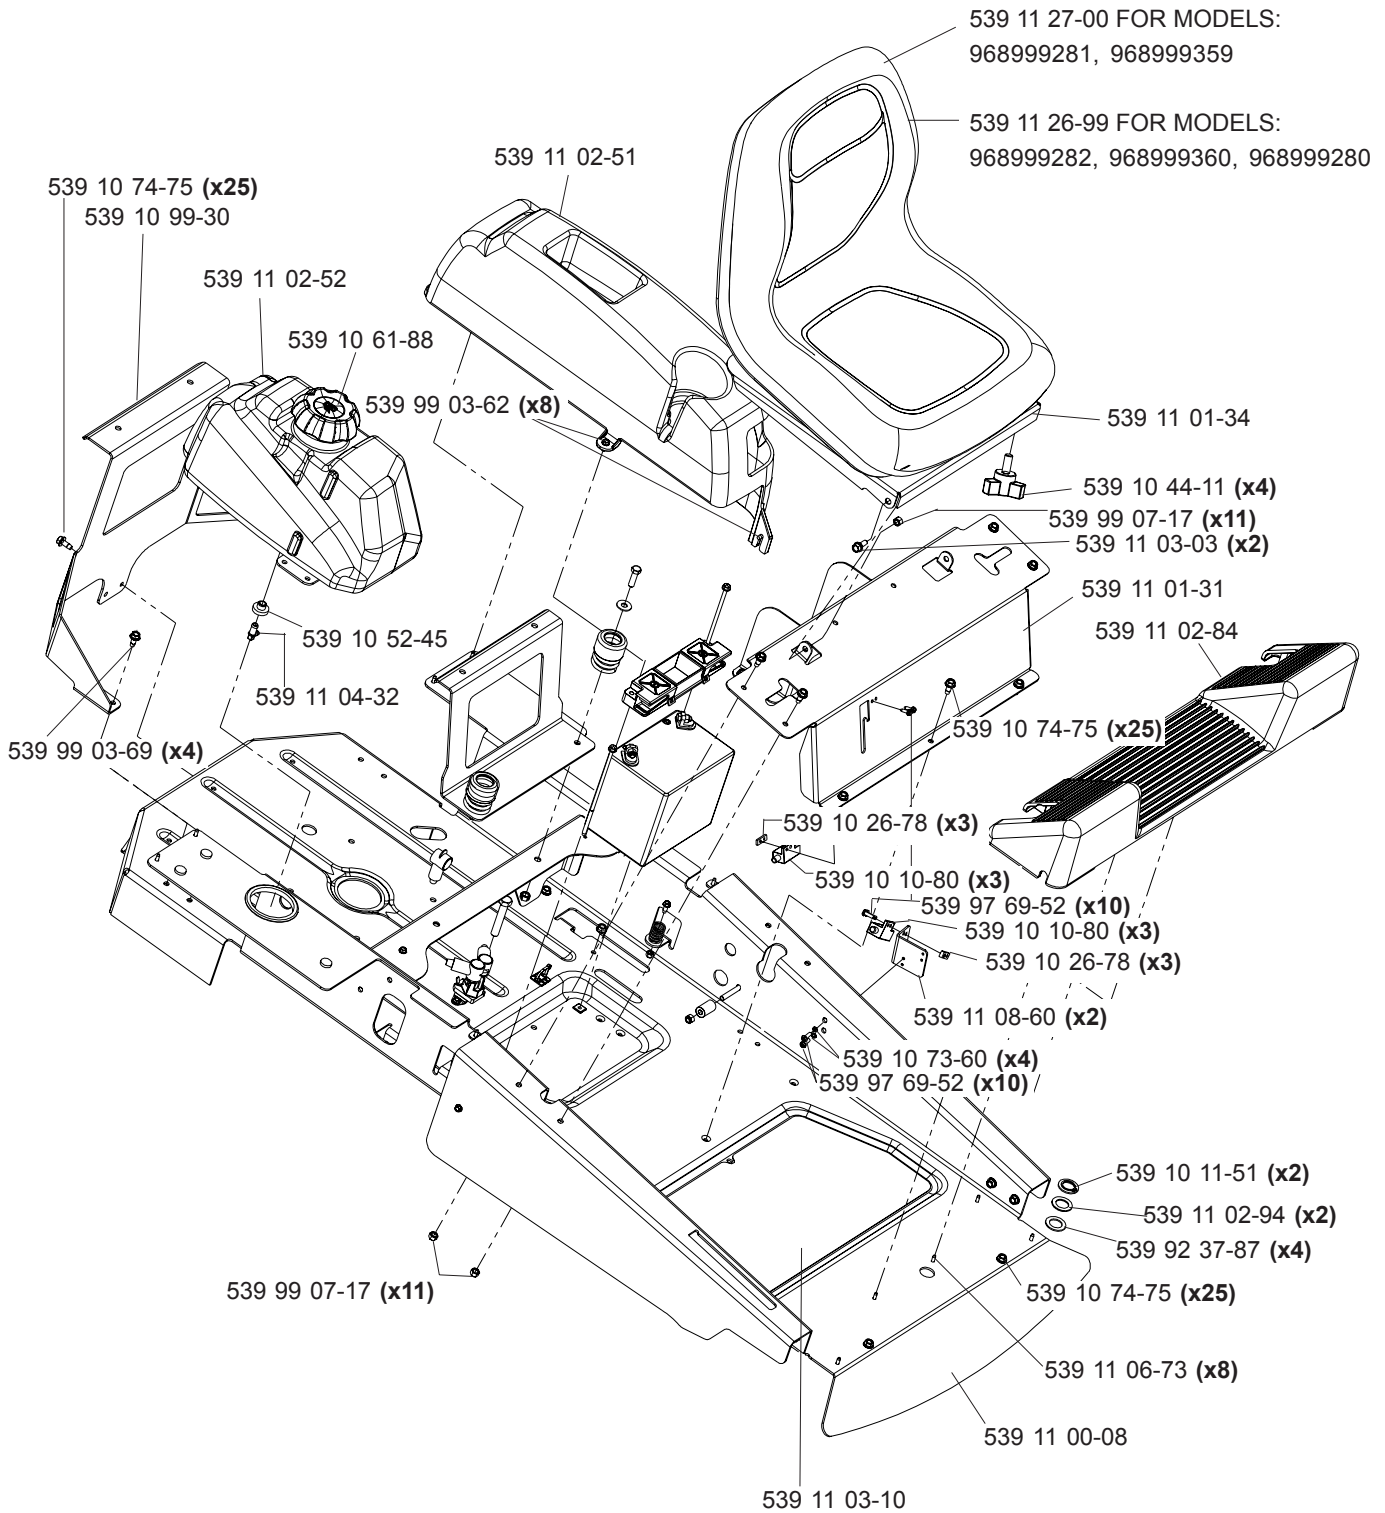

Parts manual
Z3815BIA/968999282, Z3815BIA/968999360
Z4217BIA/968999280, Z4218KOA/968999281
Z4218KOA/968999359

Please read the operator's manual carefully and make
sure you understand the instructions before using the

English

MAIN FRAME

NOT SHOWN:
539 10 75-23 SEAT SWITCH

MAIN FRAME

CASTER ASSEMBLY

CONSOLE ASSEMBLY

38" DECK ASSEMBLY

42" DECK ASSEMBLY

EZT

MOTION CONTROL

DECK LIFT

DECALS

- 539 11 11-23 (Z3815, RIGHT)
- 539 11 11-24 (Z3815, LEFT)
- 539 11 11-26 (Z4217, LEFT)
- 539 11 11-25 (Z4217, RIGHT)
- 539 11 18-39 (Z4218, RIGHT)
- 539 11 18-40 (Z4218, LEFT)

539 91 30-10 decal, warning (?)

UTILITY BOX