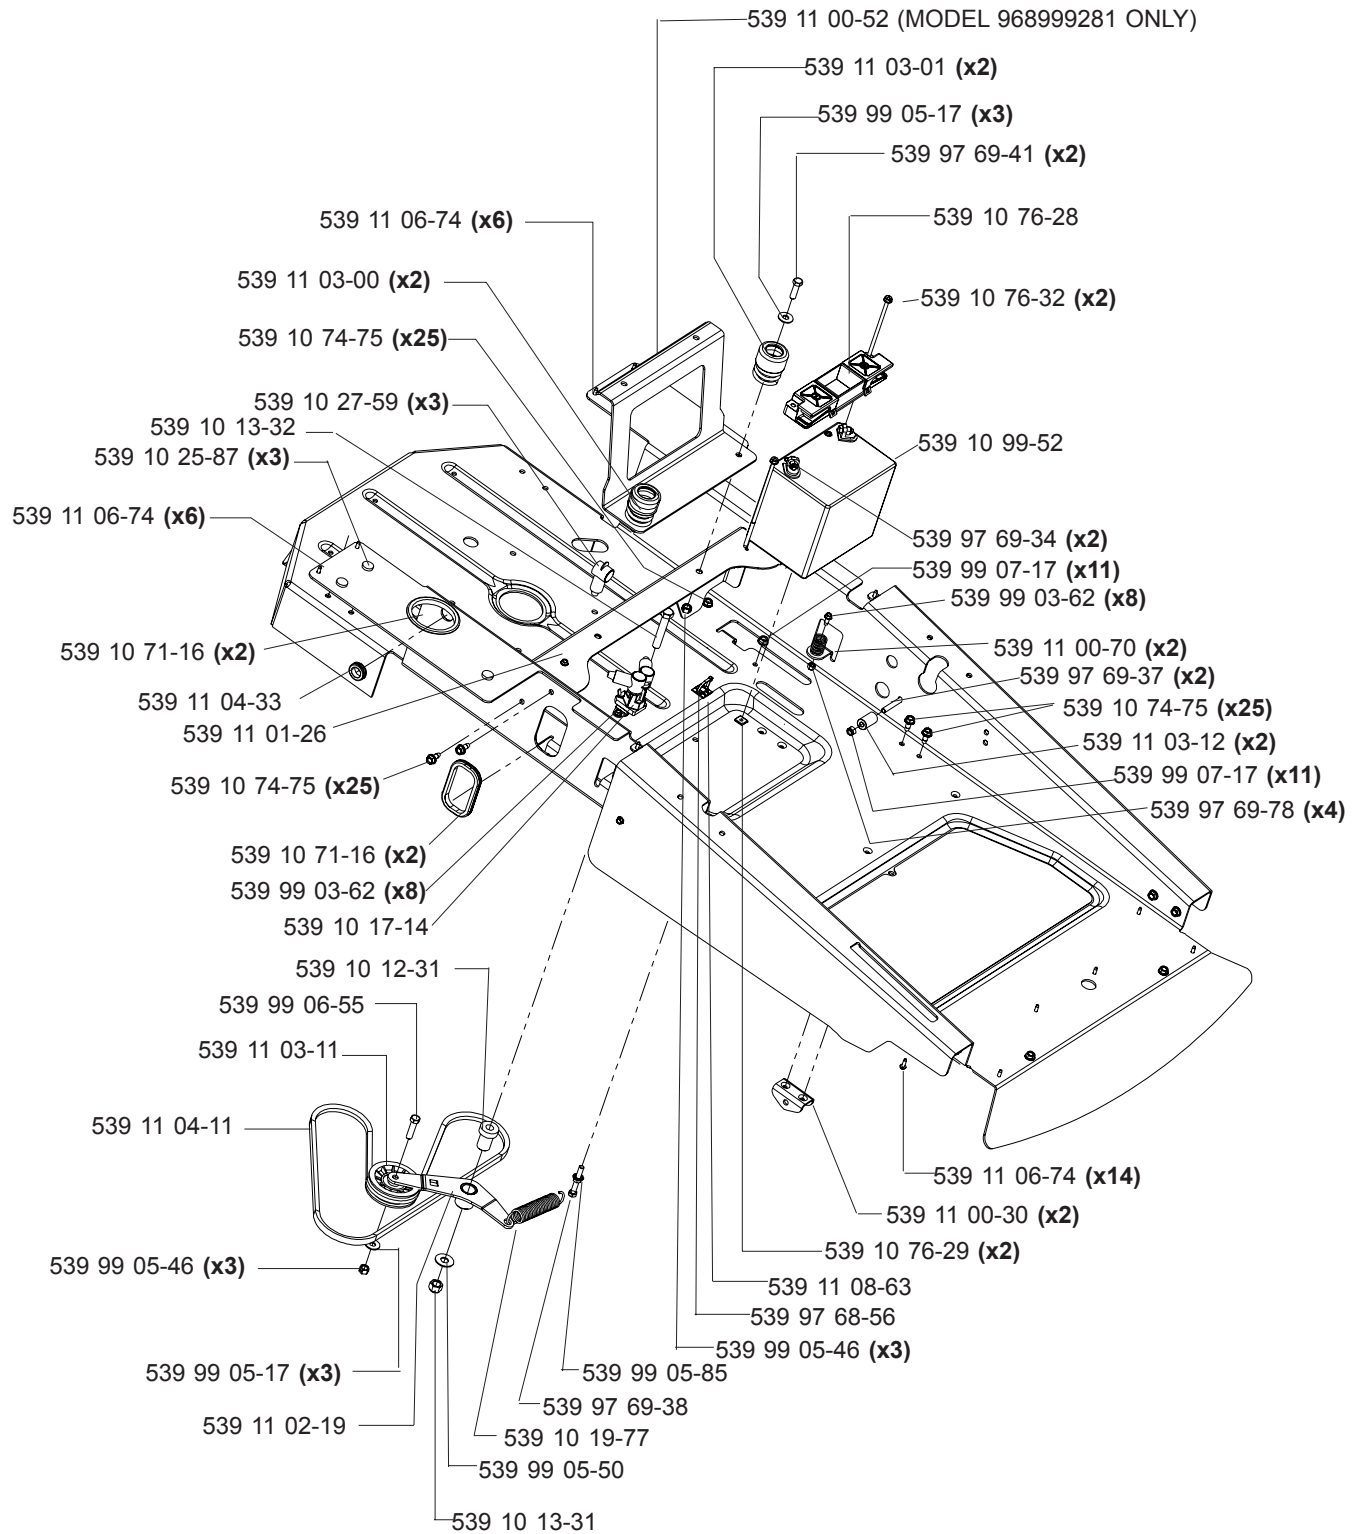

Parts manual
Z3815BIA/968999282, Z3815BIA/968999360
Z4217BIA/968999280, Z4218KOA/968999281
Z4218KOA/968999359

Please read the operator's manual carefully and make
sure you understand the instructions before using the

English

MAIN FRAME

NOT SHOWN:
539 10 75-23 SEAT SWITCH

MAIN FRAME

CASTER ASSEMBLY

CONSOLE ASSEMBLY

38" DECK ASSEMBLY

42" DECK ASSEMBLY

EZT

MOTION CONTROL

DECK LIFT

DECALS

- 539 11 11-23 (Z3815, RIGHT)
- 539 11 11-24 (Z3815, LEFT)
- 539 11 11-26 (Z4217, LEFT)
- 539 11 11-25 (Z4217, RIGHT)
- 539 11 18-39 (Z4218, RIGHT)
- 539 11 18-40 (Z4218, LEFT)

539 91 30-10 decal, warning (?)

UTILITY BOX