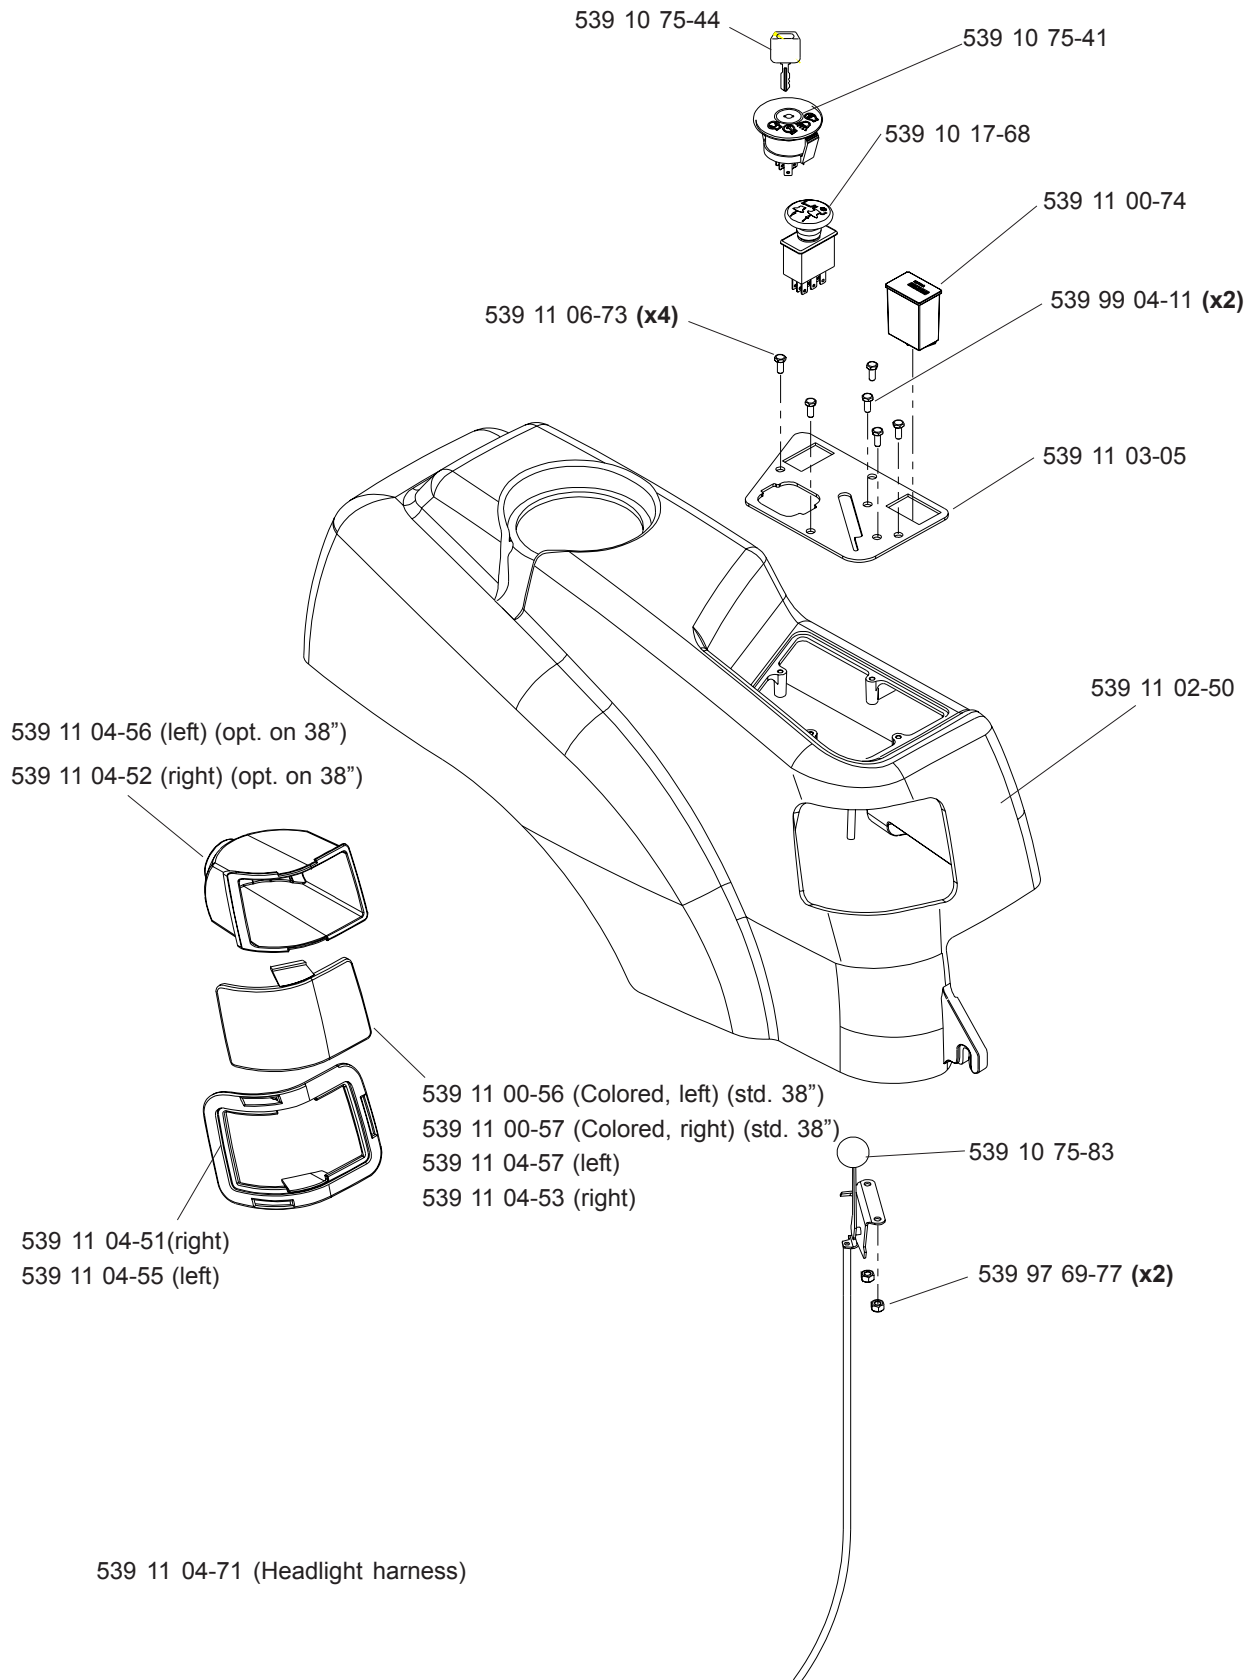

English

MAIN FRAME

NOT SHOWN:
539 10 75-23 SEAT SWITCH

MAIN FRAME

CASTER ASSEMBLY

CONSOLE ASSEMBLY

38" DECK ASSEMBLY

42" DECK ASSEMBLY

EZT

MOTION CONTROL

DECK LIFT

DECALS

- 539 11 11-23 (Z3815, RIGHT)
- 539 11 11-24 (Z3815, LEFT)
- 539 11 11-26 (Z4217, LEFT)
- 539 11 11-25 (Z4217, RIGHT)
- 539 11 18-39 (Z4218, RIGHT)
- 539 11 18-40 (Z4218, LEFT)

539 91 30-10 decal, warning (?)

UTILITY BOX