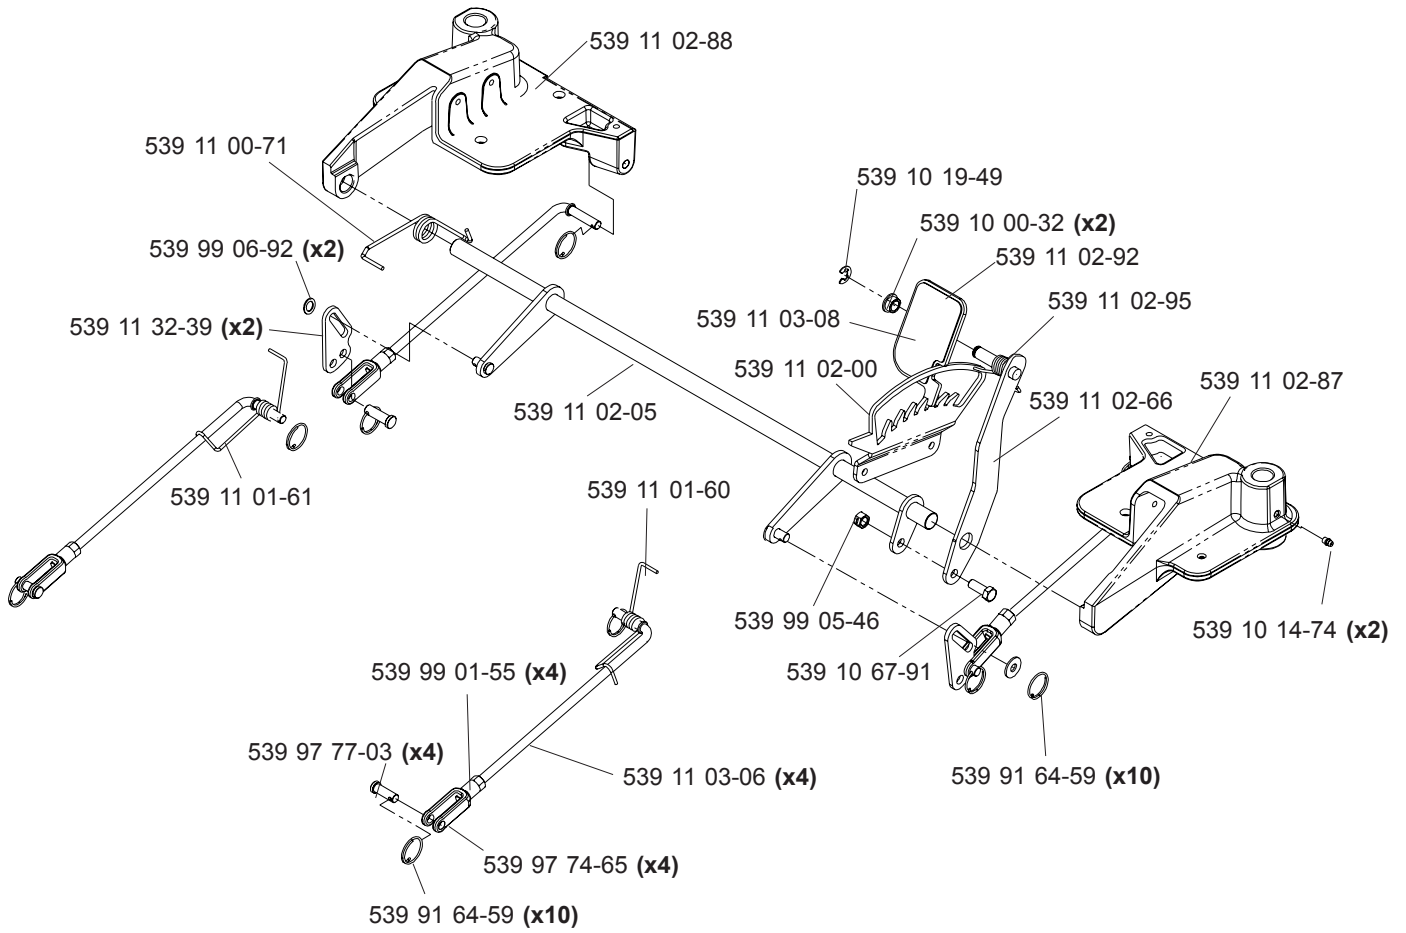

English

MAIN FRAME

NOT SHOWN:
539 10 75-23 SEAT SWITCH

MAIN FRAME

CASTER ASSEMBLY

CONSOLE ASSEMBLY

38" DECK ASSEMBLY

42" DECK ASSEMBLY

EZT

MOTION CONTROL

DECK LIFT

DECALS

- 539 11 11-23 (Z3815, RIGHT)
- 539 11 11-24 (Z3815, LEFT)
- 539 11 11-26 (Z4217, LEFT)
- 539 11 11-25 (Z4217, RIGHT)
- 539 11 18-39 (Z4218, RIGHT)
- 539 11 18-40 (Z4218, LEFT)

539 91 30-10 decal, warning (?)

UTILITY BOX