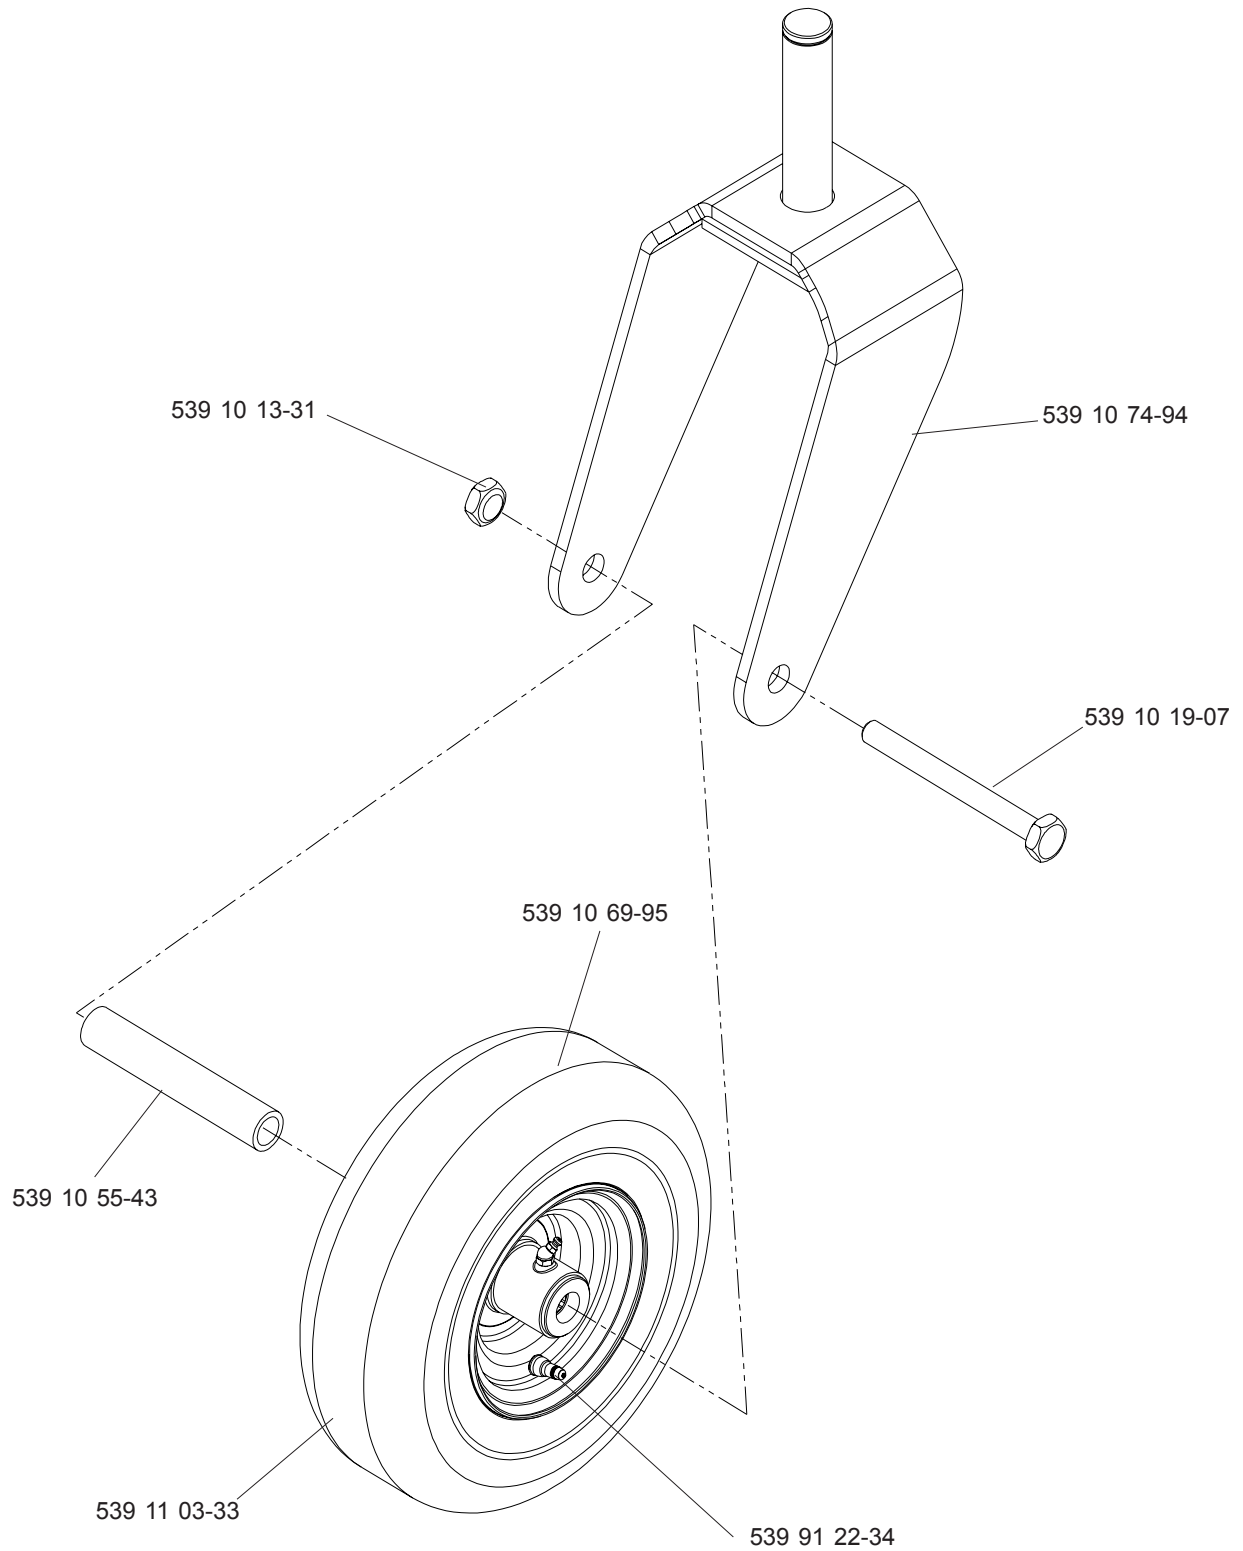

English

MAIN FRAME

NOT SHOWN:
539 10 75-23 SEAT SWITCH

MAIN FRAME

CASTER ASSEMBLY

CONSOLE ASSEMBLY

38" DECK ASSEMBLY

42" DECK ASSEMBLY

EZT

MOTION CONTROL

DECK LIFT

DECALS

- 539 11 11-23 (Z3815, RIGHT)
- 539 11 11-24 (Z3815, LEFT)
- 539 11 11-26 (Z4217, LEFT)
- 539 11 11-25 (Z4217, RIGHT)
- 539 11 18-39 (Z4218, RIGHT)
- 539 11 18-40 (Z4218, LEFT)