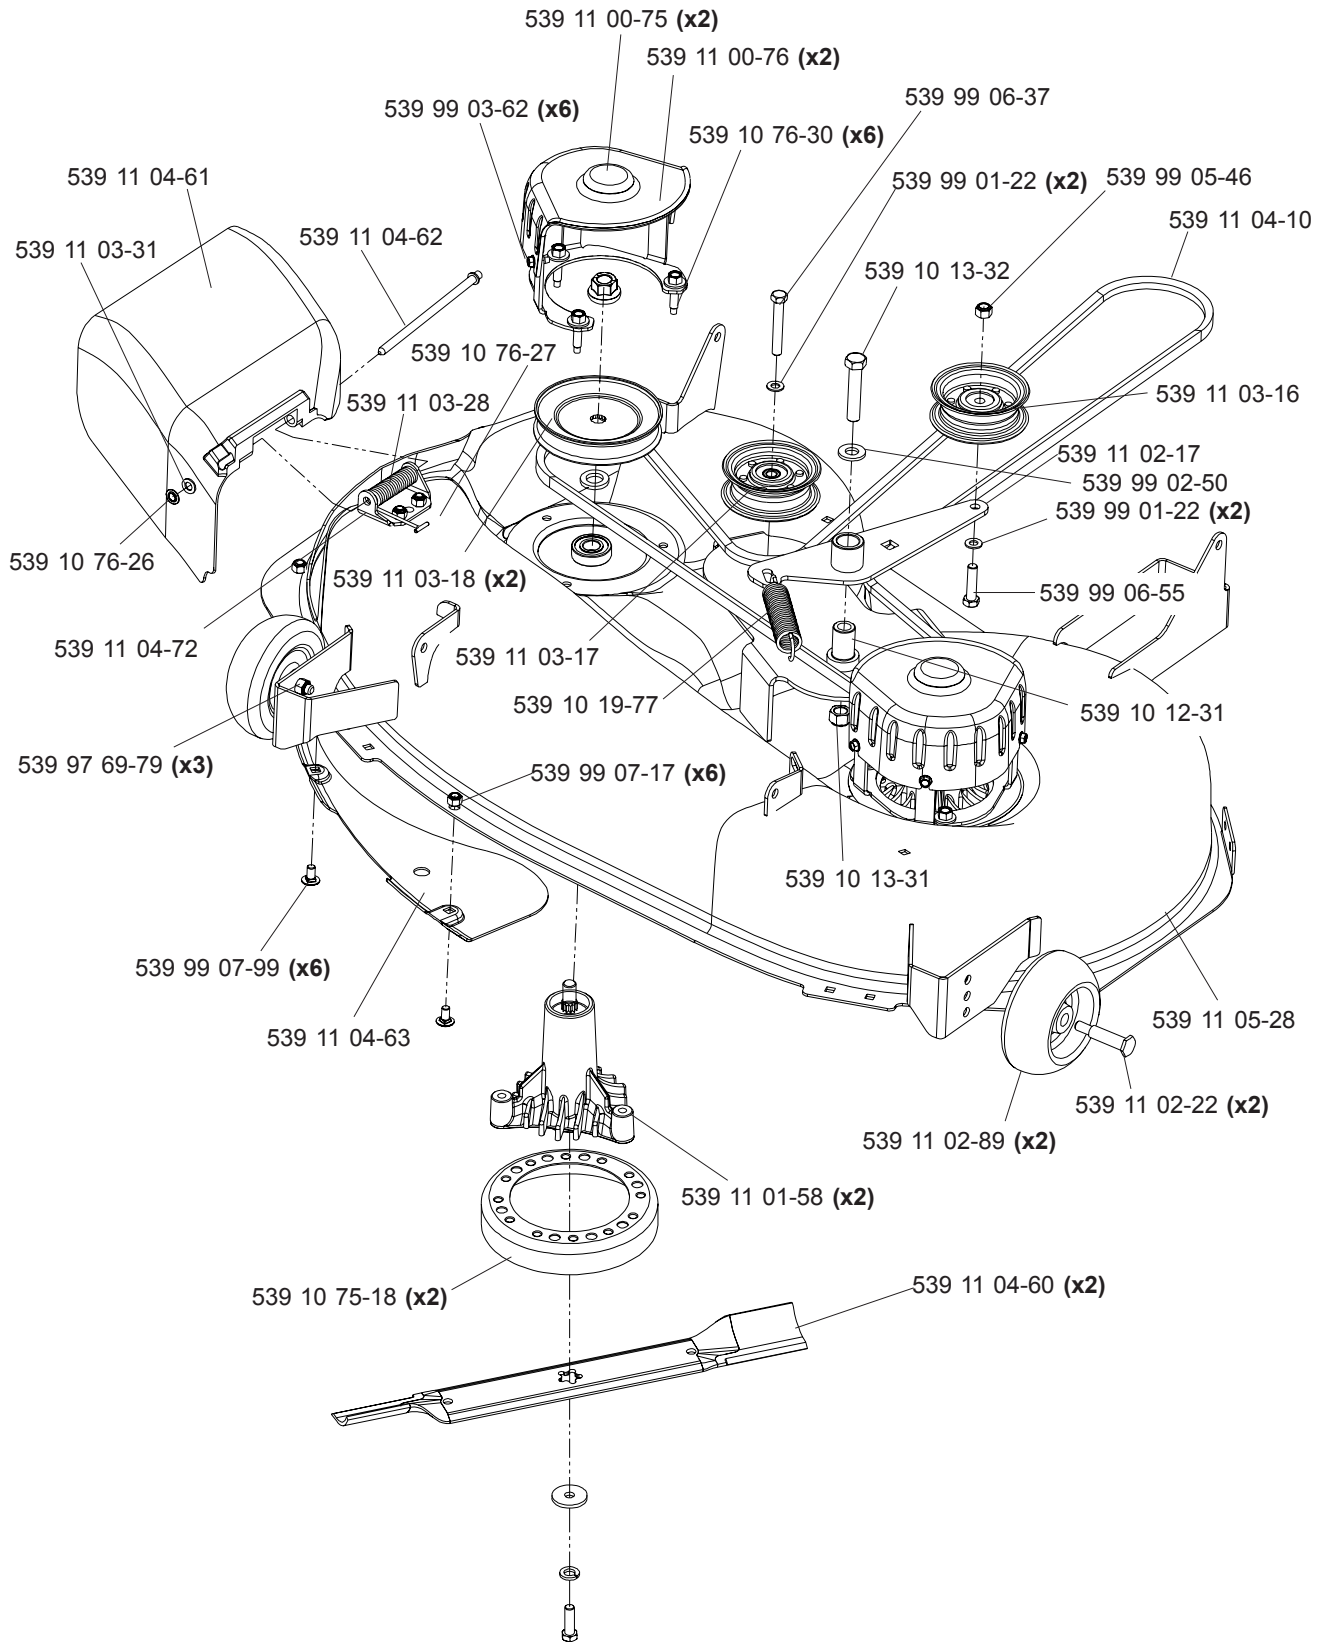

Parts manual
Z3815BIA/968999282, Z3815BIA/968999360
Z4217BIA/968999280, Z4218KOA/968999281
Z4218KOA/968999359

Please read the operator's manual carefully and make
sure you understand the instructions before using the

English

MAIN FRAME

NOT SHOWN:
539 10 75-23 SEAT SWITCH

MAIN FRAME

CASTER ASSEMBLY

CONSOLE ASSEMBLY

38" DECK ASSEMBLY

42" DECK ASSEMBLY

EZT

MOTION CONTROL

DECK LIFT

DECALS

- 539 11 11-23 (Z3815, RIGHT)
- 539 11 11-24 (Z3815, LEFT)
- 539 11 11-26 (Z4217, LEFT)
- 539 11 11-25 (Z4217, RIGHT)
- 539 11 18-39 (Z4218, RIGHT)
- 539 11 18-40 (Z4218, LEFT)

539 91 30-10 decal, warning (?)

UTILITY BOX