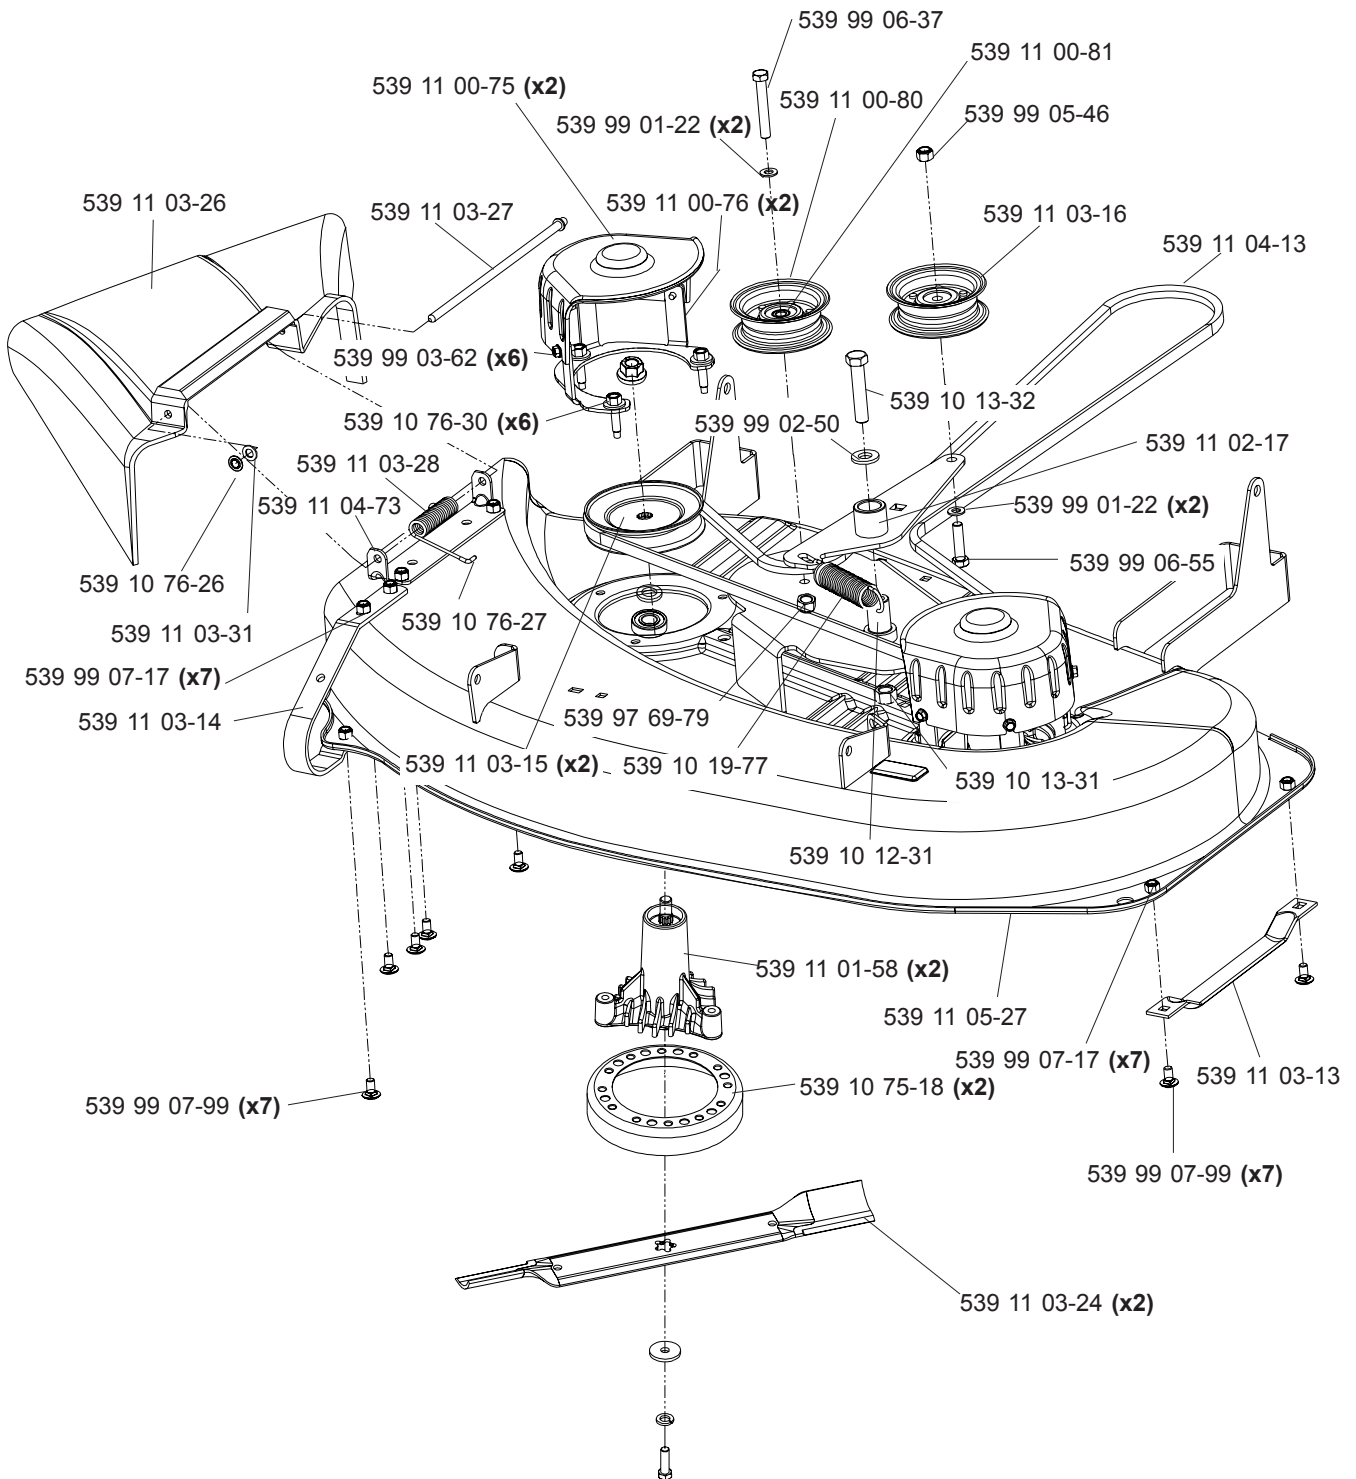

Parts manual
Z3815BIA/968999282, Z3815BIA/968999360
Z4217BIA/968999280, Z4218KOA/968999281
Z4218KOA/968999359

Please read the operator's manual carefully and make
sure you understand the instructions before using the

English

MAIN FRAME

NOT SHOWN:
539 10 75-23 SEAT SWITCH

MAIN FRAME

CASTER ASSEMBLY

CONSOLE ASSEMBLY

38" DECK ASSEMBLY

42" DECK ASSEMBLY

EZT

MOTION CONTROL

DECK LIFT

DECALS

- 539 11 11-23 (Z3815, RIGHT)
- 539 11 11-24 (Z3815, LEFT)
- 539 11 11-26 (Z4217, LEFT)
- 539 11 11-25 (Z4217, RIGHT)
- 539 11 18-39 (Z4218, RIGHT)
- 539 11 18-40 (Z4218, LEFT)

539 91 30-10 decal, warning (?)

UTILITY BOX