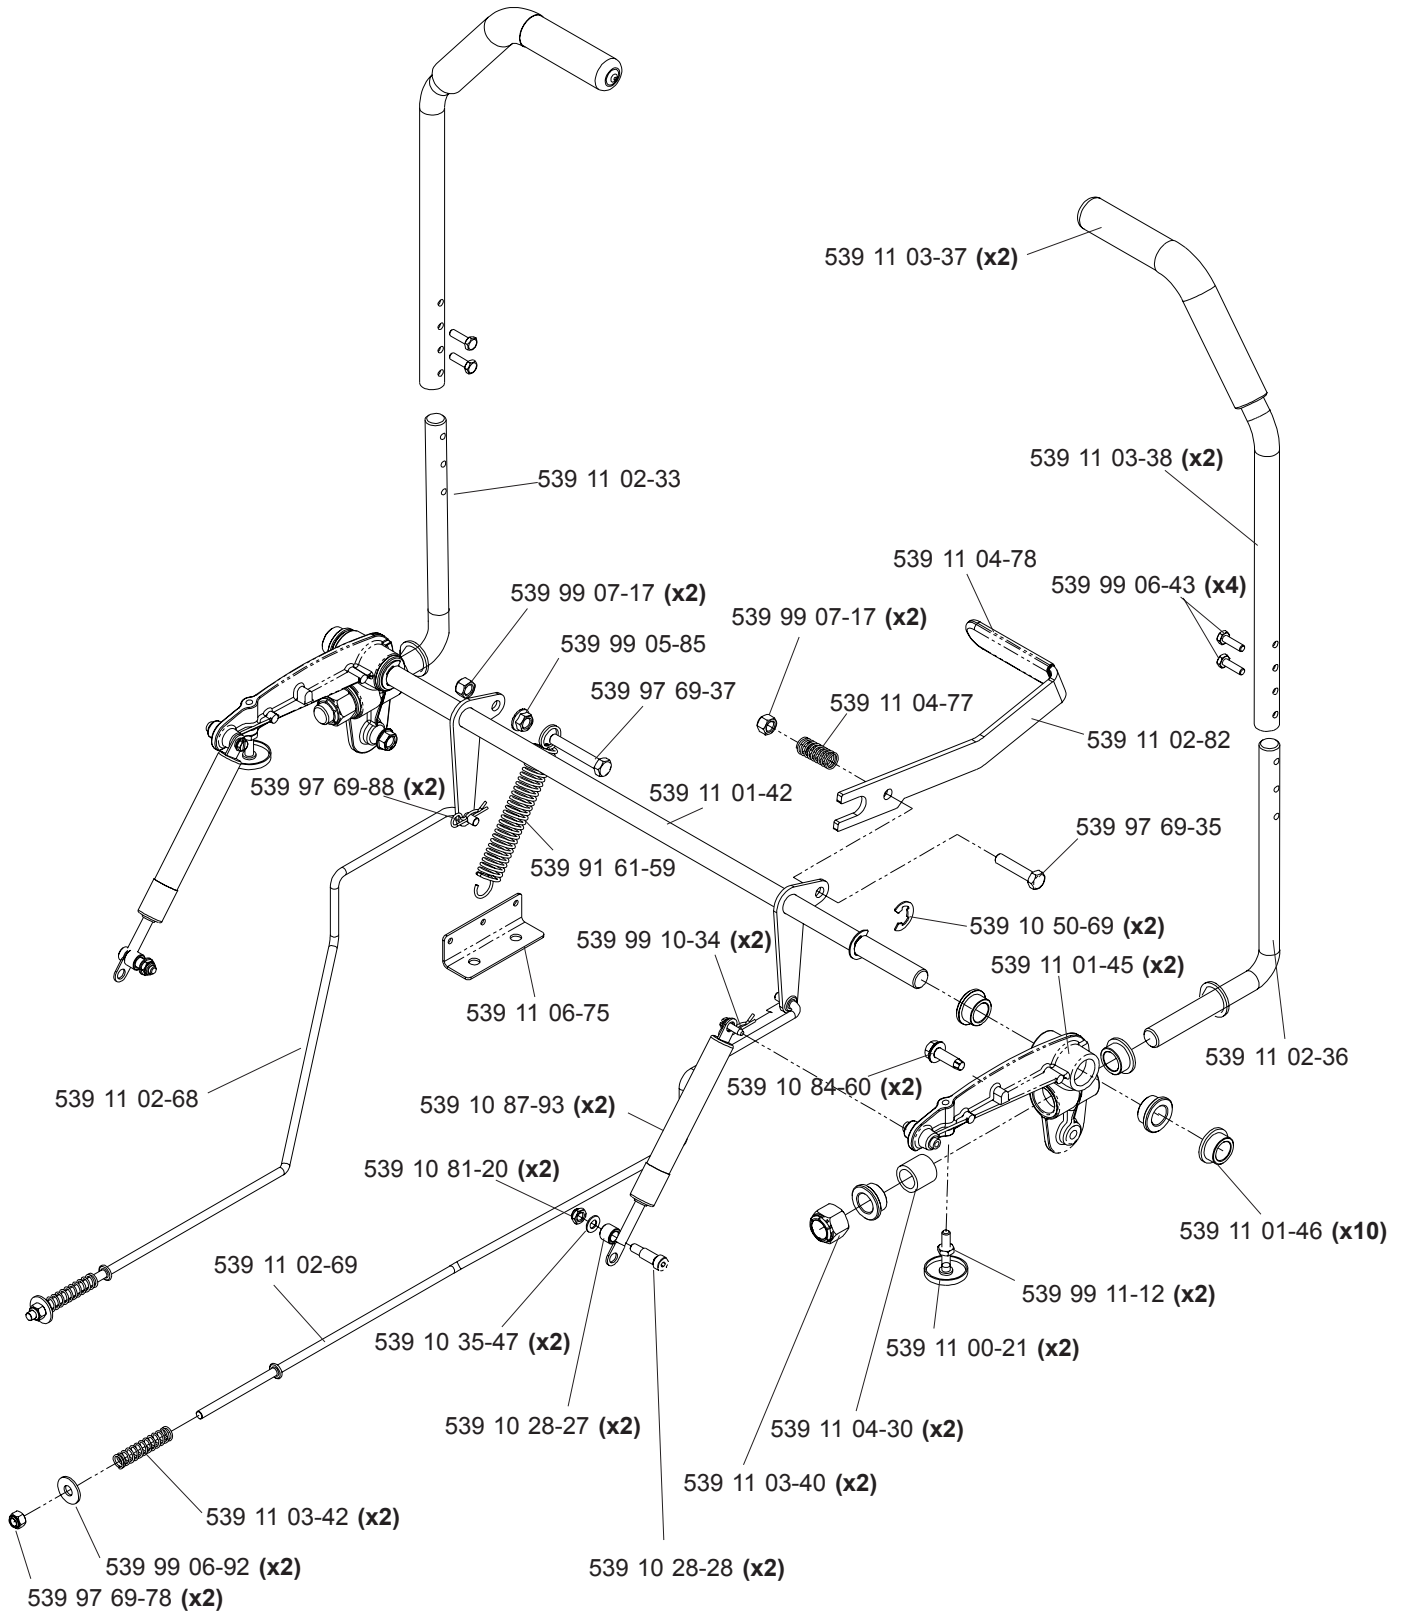

Parts manual
Z3815BIA/968999282, Z3815BIA/968999360
Z4217BIA/968999280, Z4218KOA/968999281
Z4218KOA/968999359

Please read the operator's manual carefully and make
sure you understand the instructions before using the

English

MAIN FRAME

NOT SHOWN:
539 10 75-23 SEAT SWITCH

MAIN FRAME

CASTER ASSEMBLY

CONSOLE ASSEMBLY

38" DECK ASSEMBLY

42" DECK ASSEMBLY

EZT

MOTION CONTROL

DECK LIFT

DECALS

- 539 11 11-23 (Z3815, RIGHT)
- 539 11 11-24 (Z3815, LEFT)
- 539 11 11-26 (Z4217, LEFT)
- 539 11 11-25 (Z4217, RIGHT)
- 539 11 18-39 (Z4218, RIGHT)
- 539 11 18-40 (Z4218, LEFT)

539 91 30-10 decal, warning (?)

UTILITY BOX