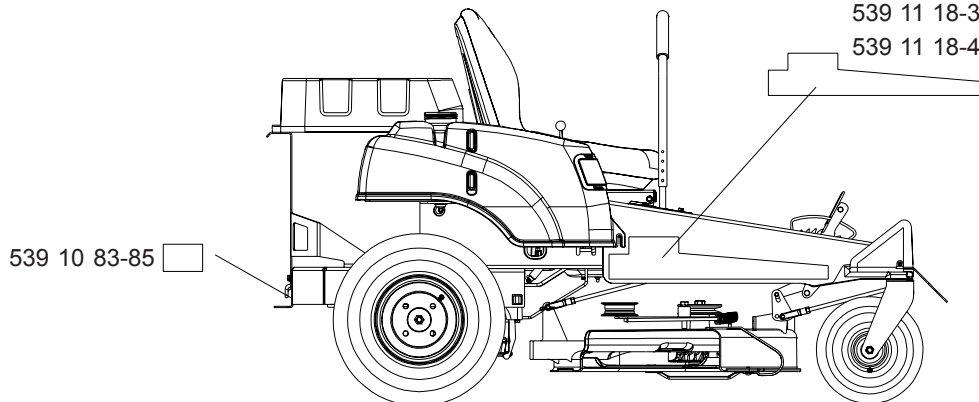

38" DECK ASSEMBLY

42" DECK ASSEMBLY

EZT

MOTION CONTROL

DECK LIFT

DECALS

- 539 11 11-23 (Z3815, RIGHT)
- 539 11 11-24 (Z3815, LEFT)
- 539 11 11-26 (Z4217, LEFT)
- 539 11 11-25 (Z4217, RIGHT)
- 539 11 18-39 (Z4218, RIGHT)
- 539 11 18-40 (Z4218, LEFT)