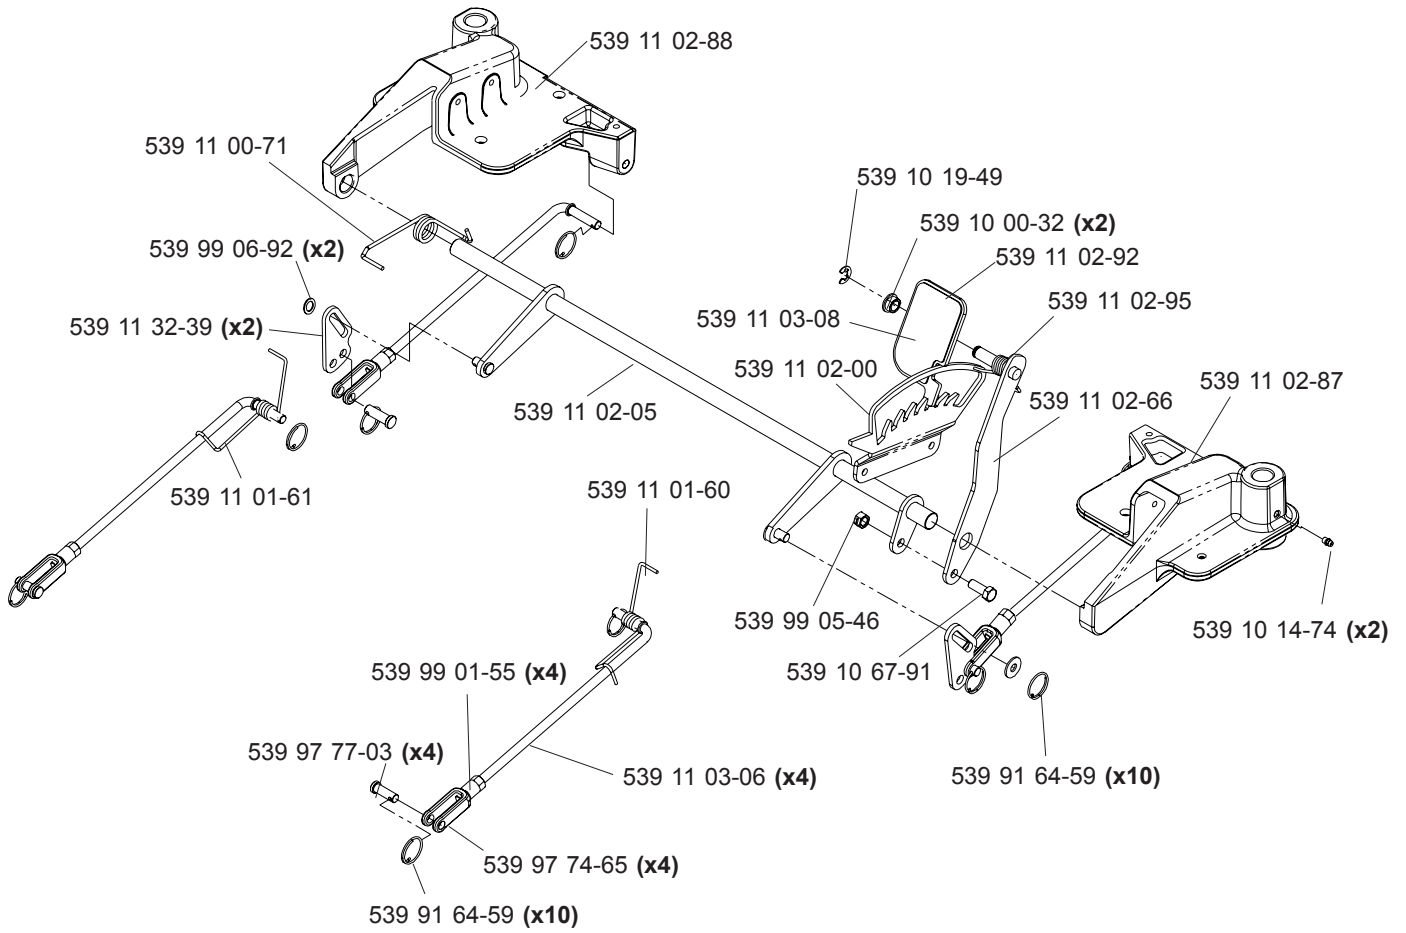

English

MAIN FRAME

NOT SHOWN:
539 10 75-23 SEAT SWITCH

MAIN FRAME

ENGINE ASSEMBLY (15 & 17.5 HP)

BRIGGS & STRATTON
MODELS 968999280, 968999282

CASTER ASSEMBLY

CONSOLE ASSEMBLY

38" DECK ASSEMBLY

42" DECK ASSEMBLY

EZT

MOTION CONTROL

DECK LIFT

DECALS

- 539 11 11-23 (Z3815, RIGHT)
- 539 11 11-24 (Z3815, LEFT)
- 539 11 11-26 (Z4217, LEFT)
- 539 11 11-25 (Z4217, RIGHT)
- 539 11 18-39 (Z4218, RIGHT)
- 539 11 18-40 (Z4218, LEFT)

539 91 30-10 decal, warning (?)

UTILITY BOX