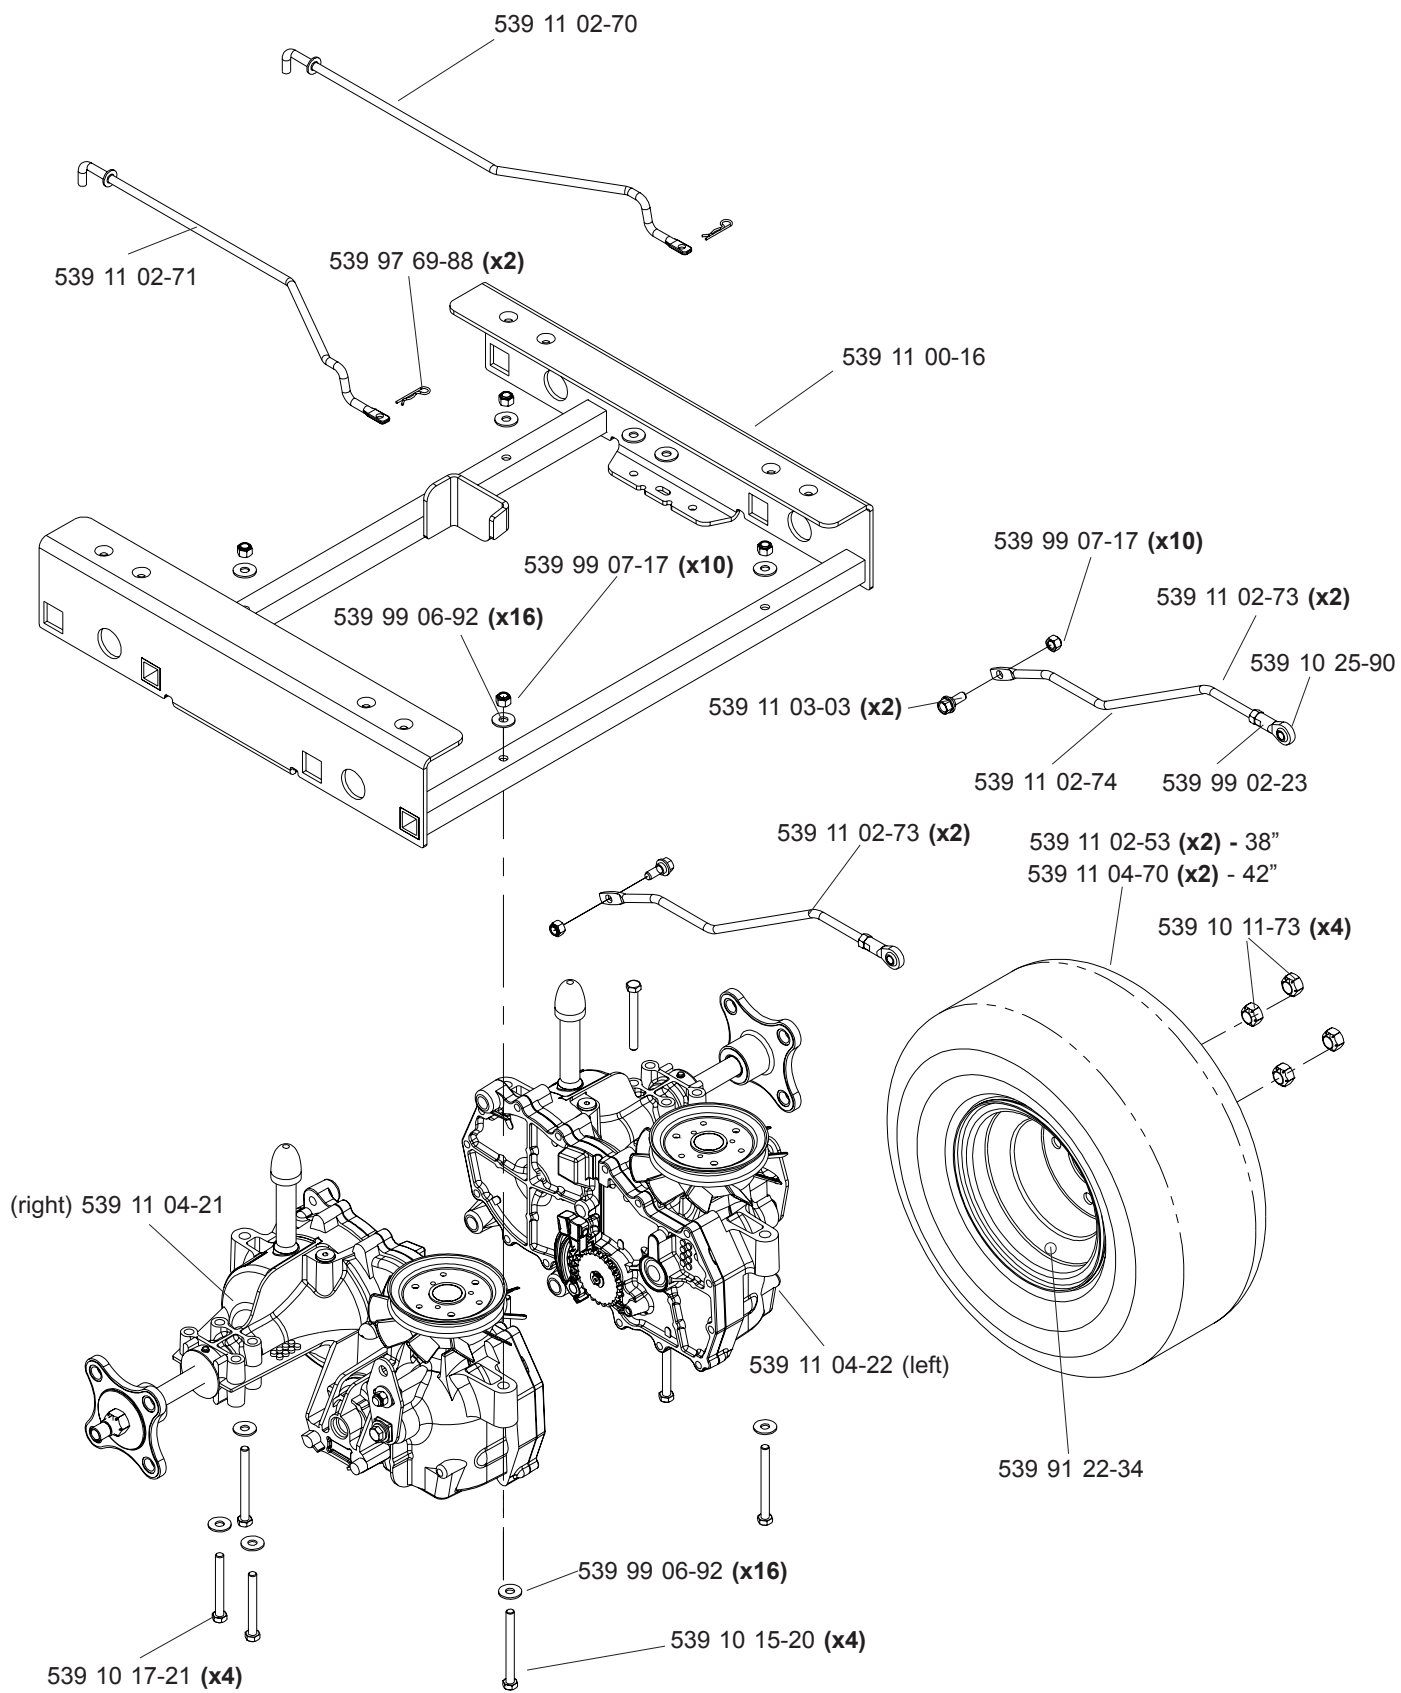

English

MAIN FRAME

NOT SHOWN:
539 10 75-23 SEAT SWITCH

MAIN FRAME

ENGINE ASSEMBLY (15 & 17.5 HP)

BRIGGS & STRATTON
MODELS 968999280, 968999282

CASTER ASSEMBLY

CONSOLE ASSEMBLY

38" DECK ASSEMBLY

42" DECK ASSEMBLY

EZT

MOTION CONTROL

DECK LIFT

DECALS

- 539 11 11-23 (Z3815, RIGHT)
- 539 11 11-24 (Z3815, LEFT)
- 539 11 11-26 (Z4217, LEFT)
- 539 11 11-25 (Z4217, RIGHT)
- 539 11 18-39 (Z4218, RIGHT)
- 539 11 18-40 (Z4218, LEFT)

539 91 30-10 decal, warning (?)

UTILITY BOX