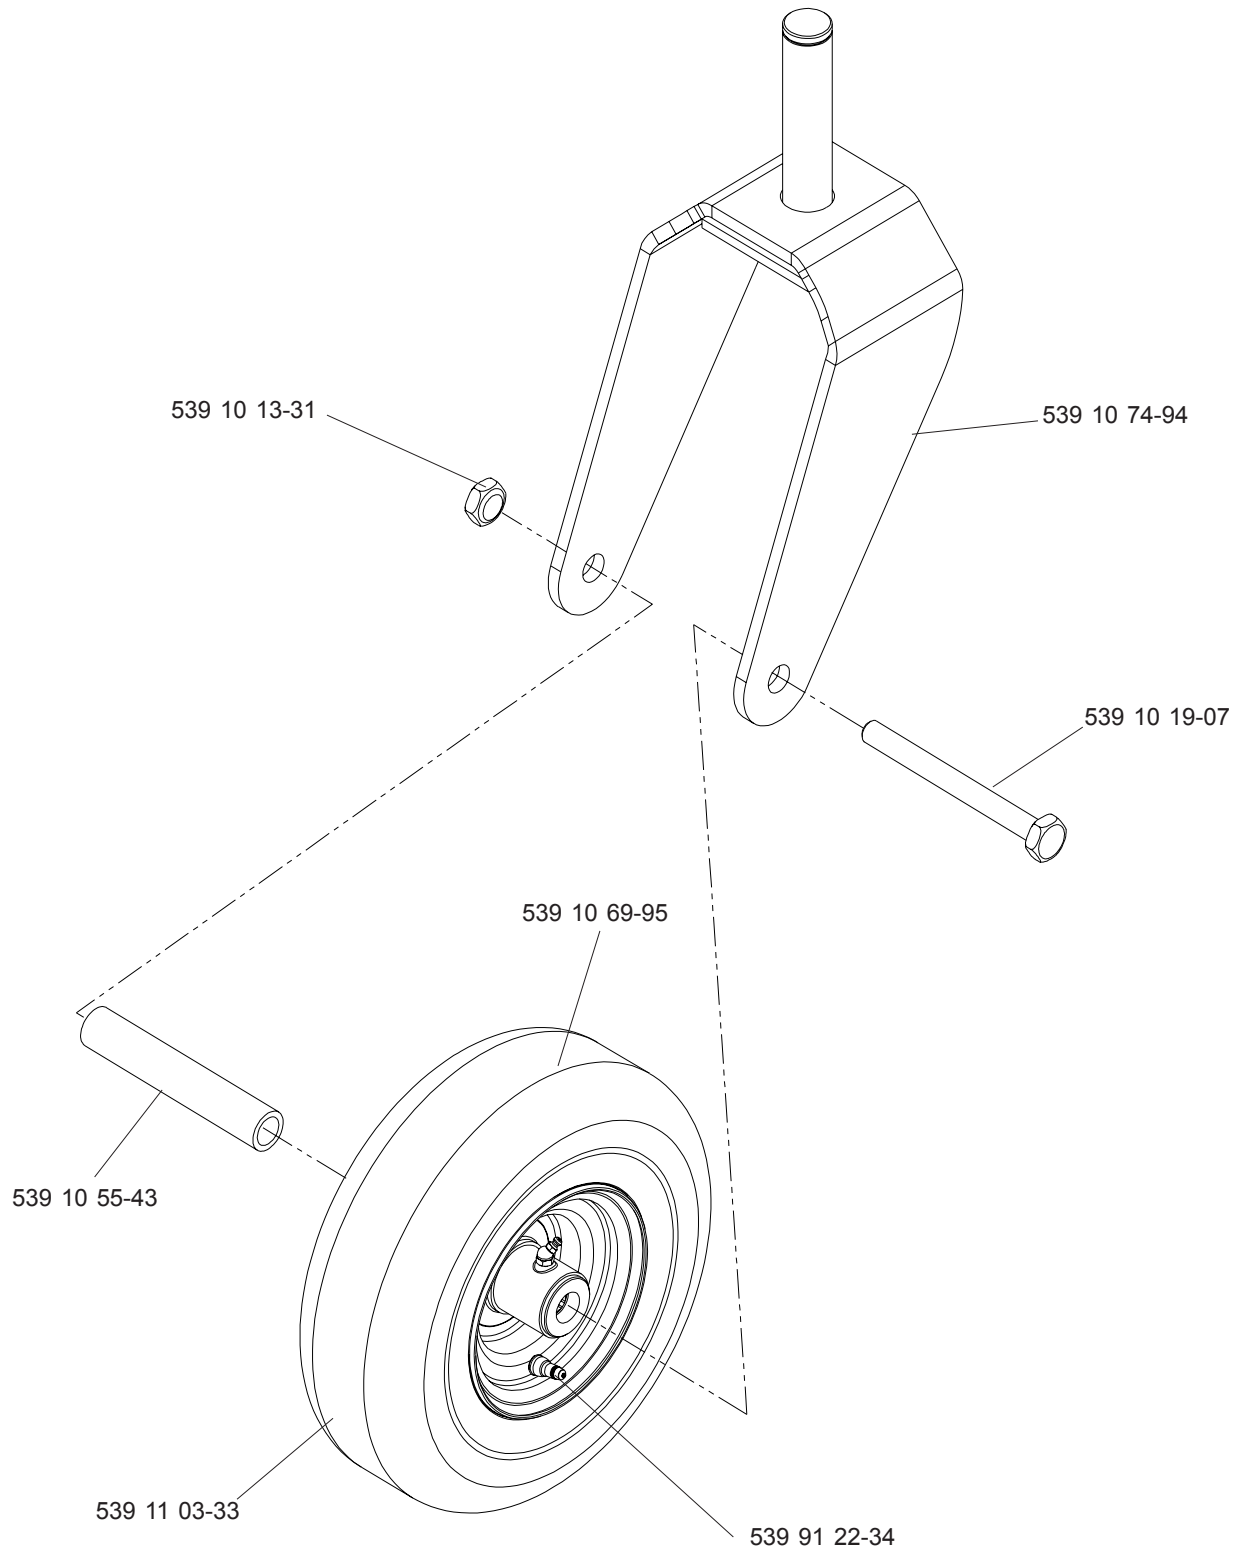

English

MAIN FRAME

NOT SHOWN:
539 10 75-23 SEAT SWITCH

MAIN FRAME

ENGINE ASSEMBLY (15 & 17.5 HP)

BRIGGS & STRATTON
MODELS 968999280, 968999282

CASTER ASSEMBLY

CONSOLE ASSEMBLY

38" DECK ASSEMBLY

42" DECK ASSEMBLY

EZT

MOTION CONTROL

DECK LIFT

DECALS

- 539 11 11-23 (Z3815, RIGHT)
- 539 11 11-24 (Z3815, LEFT)
- 539 11 11-26 (Z4217, LEFT)
- 539 11 11-25 (Z4217, RIGHT)
- 539 11 18-39 (Z4218, RIGHT)
- 539 11 18-40 (Z4218, LEFT)