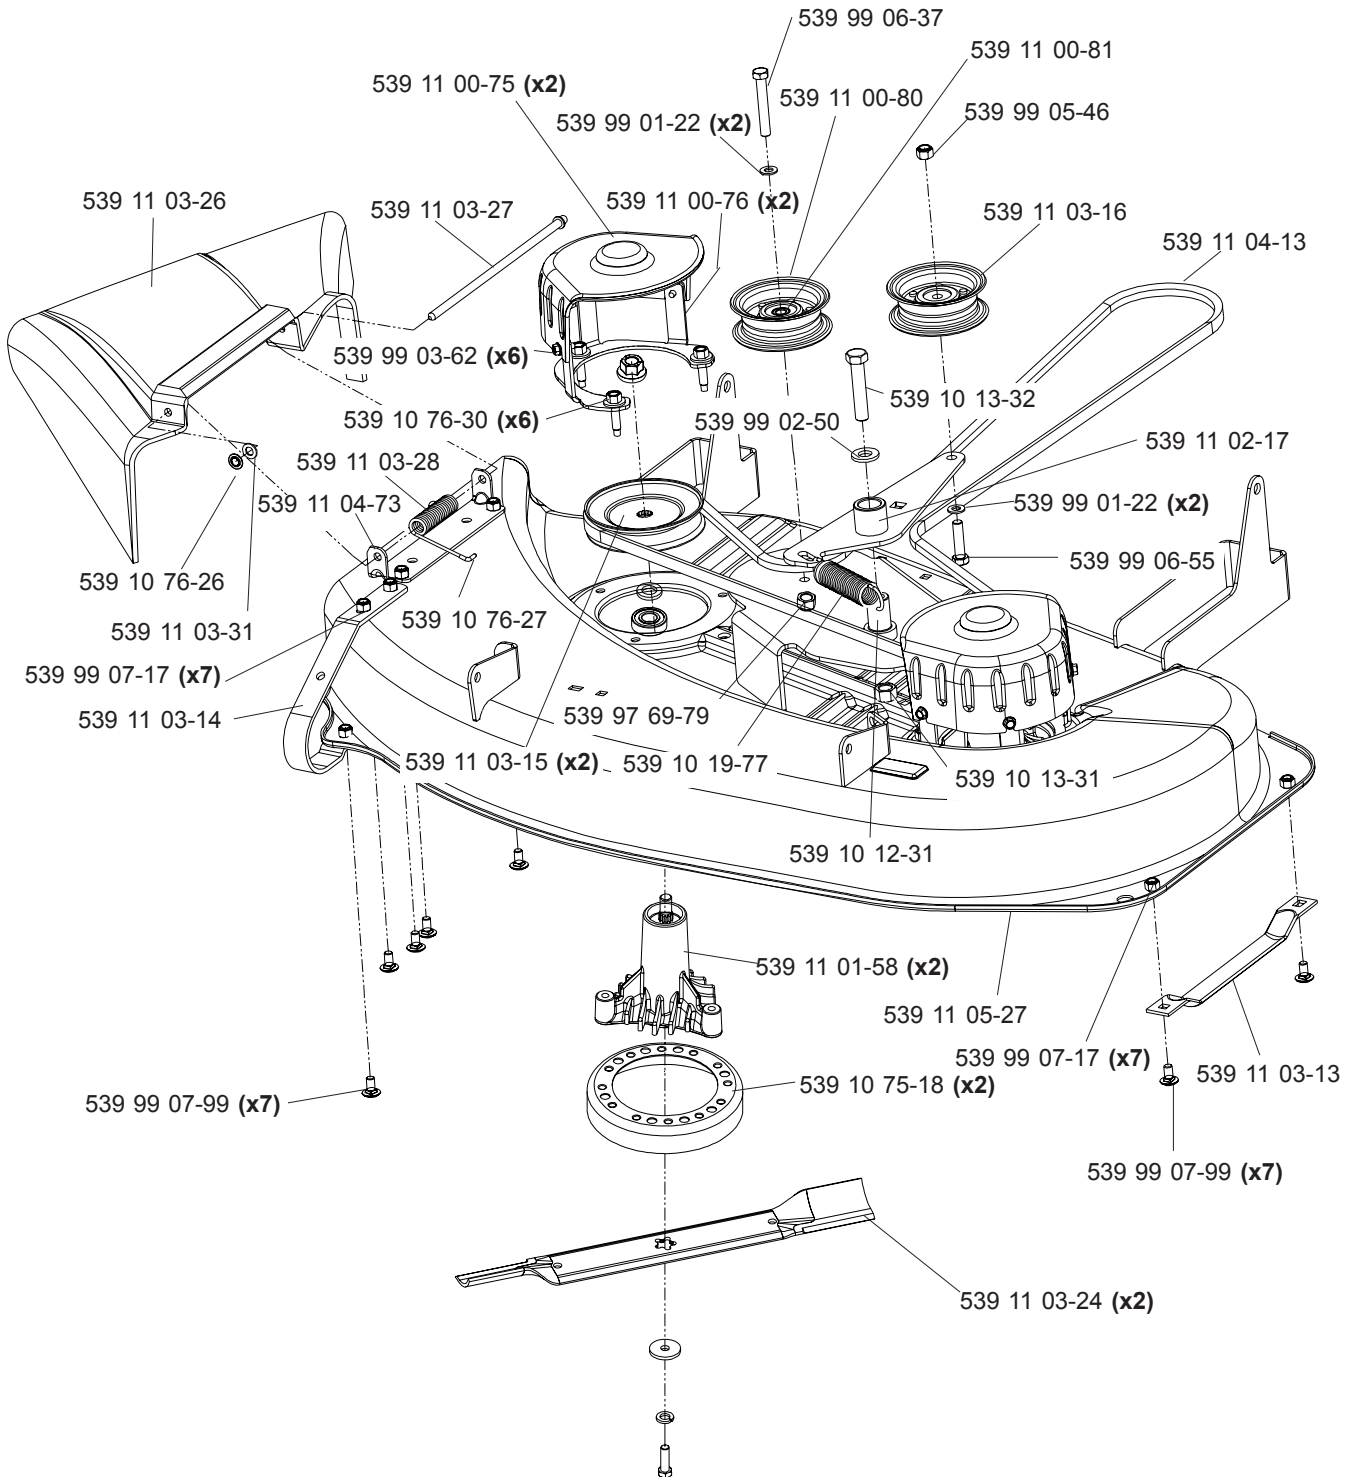

English

MAIN FRAME

NOT SHOWN:
539 10 75-23 SEAT SWITCH

MAIN FRAME

ENGINE ASSEMBLY (15 & 17.5 HP)

BRIGGS & STRATTON
MODELS 968999280, 968999282

CASTER ASSEMBLY

CONSOLE ASSEMBLY

38" DECK ASSEMBLY

42" DECK ASSEMBLY

EZT

MOTION CONTROL

DECK LIFT

DECALS

- 539 11 11-23 (Z3815, RIGHT)
- 539 11 11-24 (Z3815, LEFT)
- 539 11 11-26 (Z4217, LEFT)
- 539 11 11-25 (Z4217, RIGHT)
- 539 11 18-39 (Z4218, RIGHT)
- 539 11 18-40 (Z4218, LEFT)

539 91 30-10 decal, warning (?)

UTILITY BOX