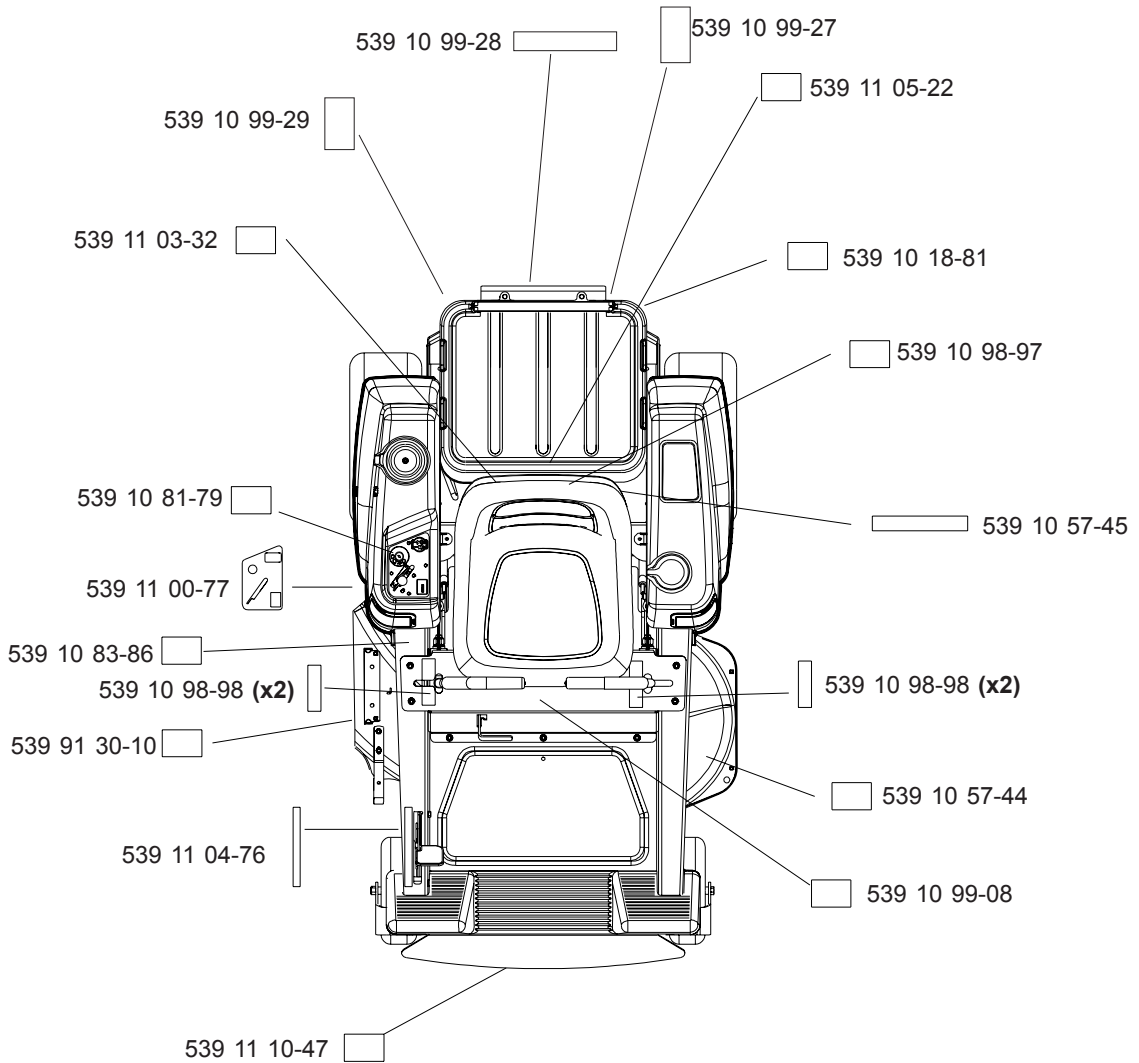

English

MAIN FRAME

NOT SHOWN:
539 10 75-23 SEAT SWITCH

MAIN FRAME

ENGINE ASSEMBLY (15 & 17.5 HP)

BRIGGS & STRATTON
MODELS 968999280, 968999282

CASTER ASSEMBLY

CONSOLE ASSEMBLY

38" DECK ASSEMBLY

42" DECK ASSEMBLY

EZT

MOTION CONTROL

DECK LIFT

DECALS

- 539 11 11-23 (Z3815, RIGHT)
- 539 11 11-24 (Z3815, LEFT)
- 539 11 11-26 (Z4217, LEFT)
- 539 11 11-25 (Z4217, RIGHT)
- 539 11 18-39 (Z4218, RIGHT)
- 539 11 18-40 (Z4218, LEFT)

539 91 30-10 decal, warning (?)

UTILITY BOX