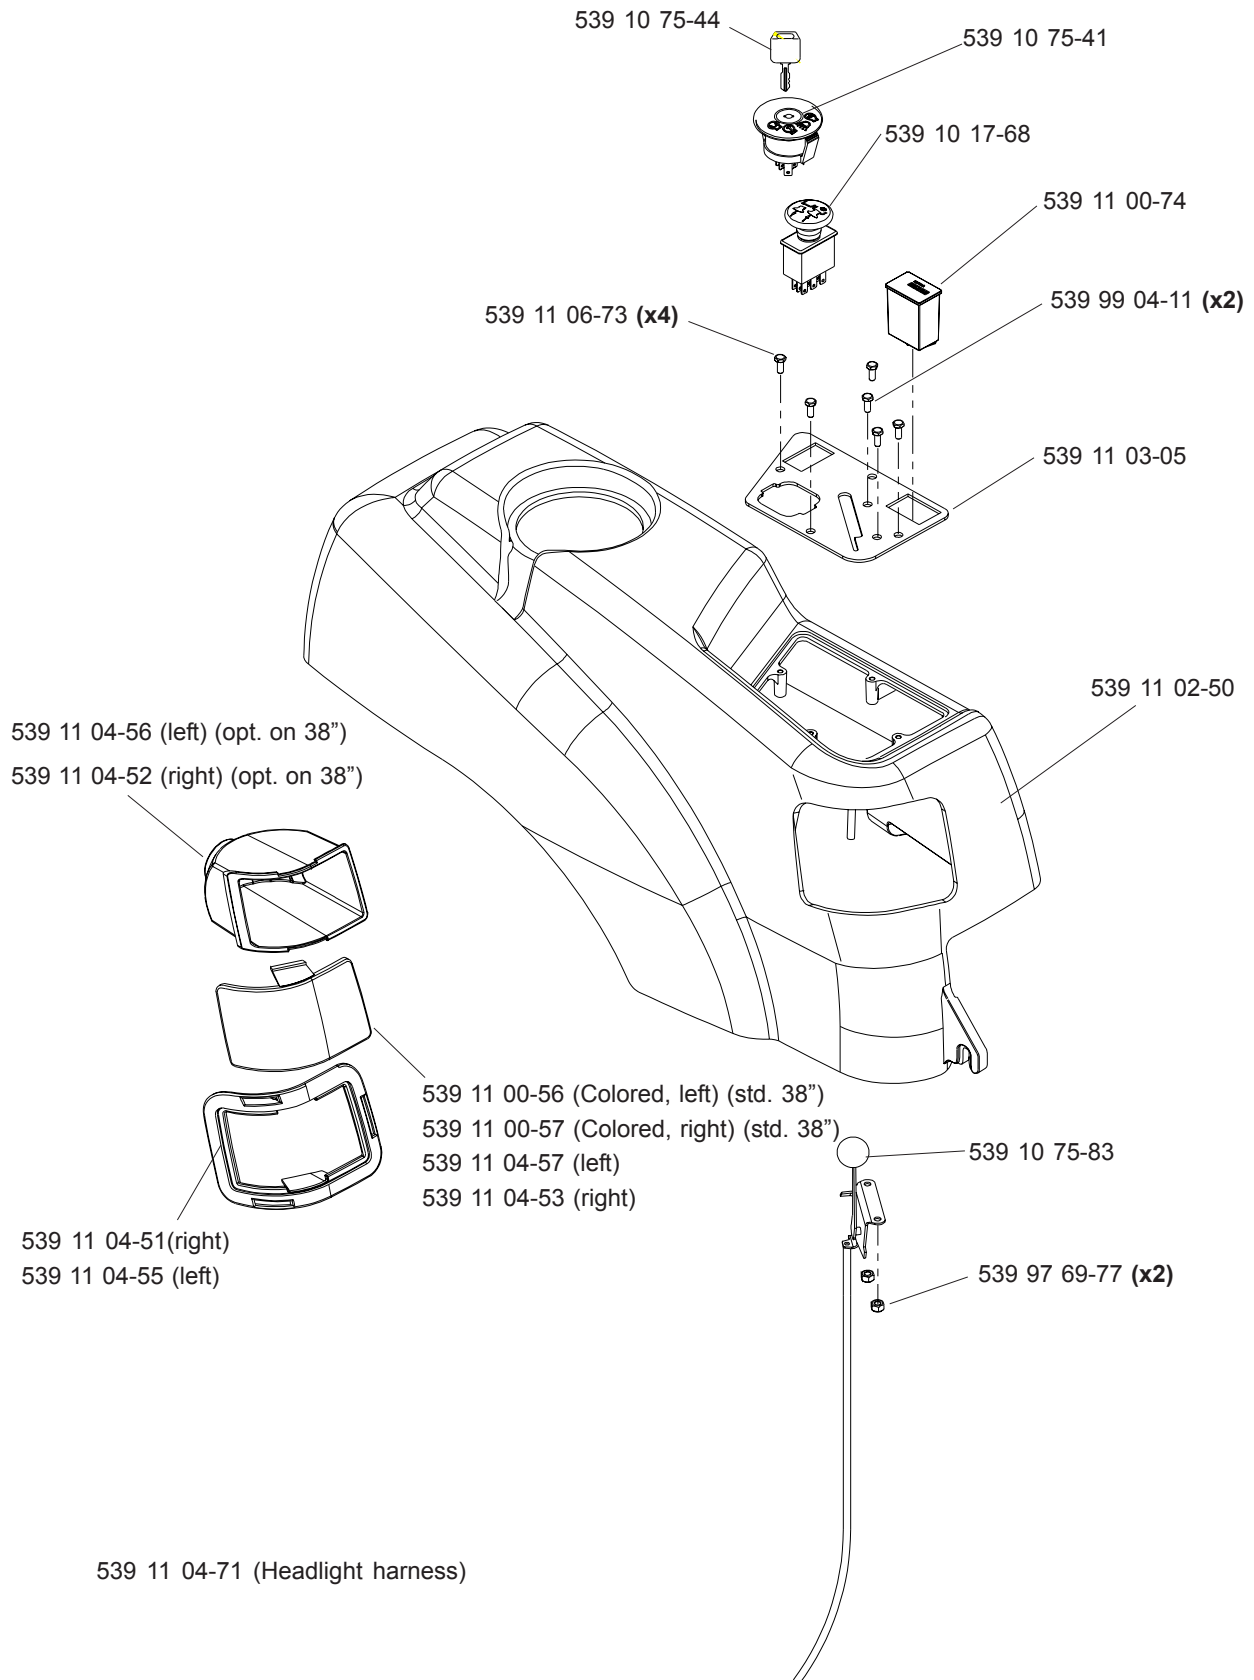

English

MAIN FRAME

NOT SHOWN:
539 10 75-23 SEAT SWITCH

MAIN FRAME

ENGINE ASSEMBLY (15 & 17.5 HP)

BRIGGS & STRATTON
MODELS 968999280, 968999282

CASTER ASSEMBLY

CONSOLE ASSEMBLY

38" DECK ASSEMBLY

42" DECK ASSEMBLY

EZT

MOTION CONTROL

DECK LIFT

DECALS

- 539 11 11-23 (Z3815, RIGHT)
- 539 11 11-24 (Z3815, LEFT)
- 539 11 11-26 (Z4217, LEFT)
- 539 11 11-25 (Z4217, RIGHT)
- 539 11 18-39 (Z4218, RIGHT)
- 539 11 18-40 (Z4218, LEFT)

539 91 30-10 decal, warning (?)

UTILITY BOX