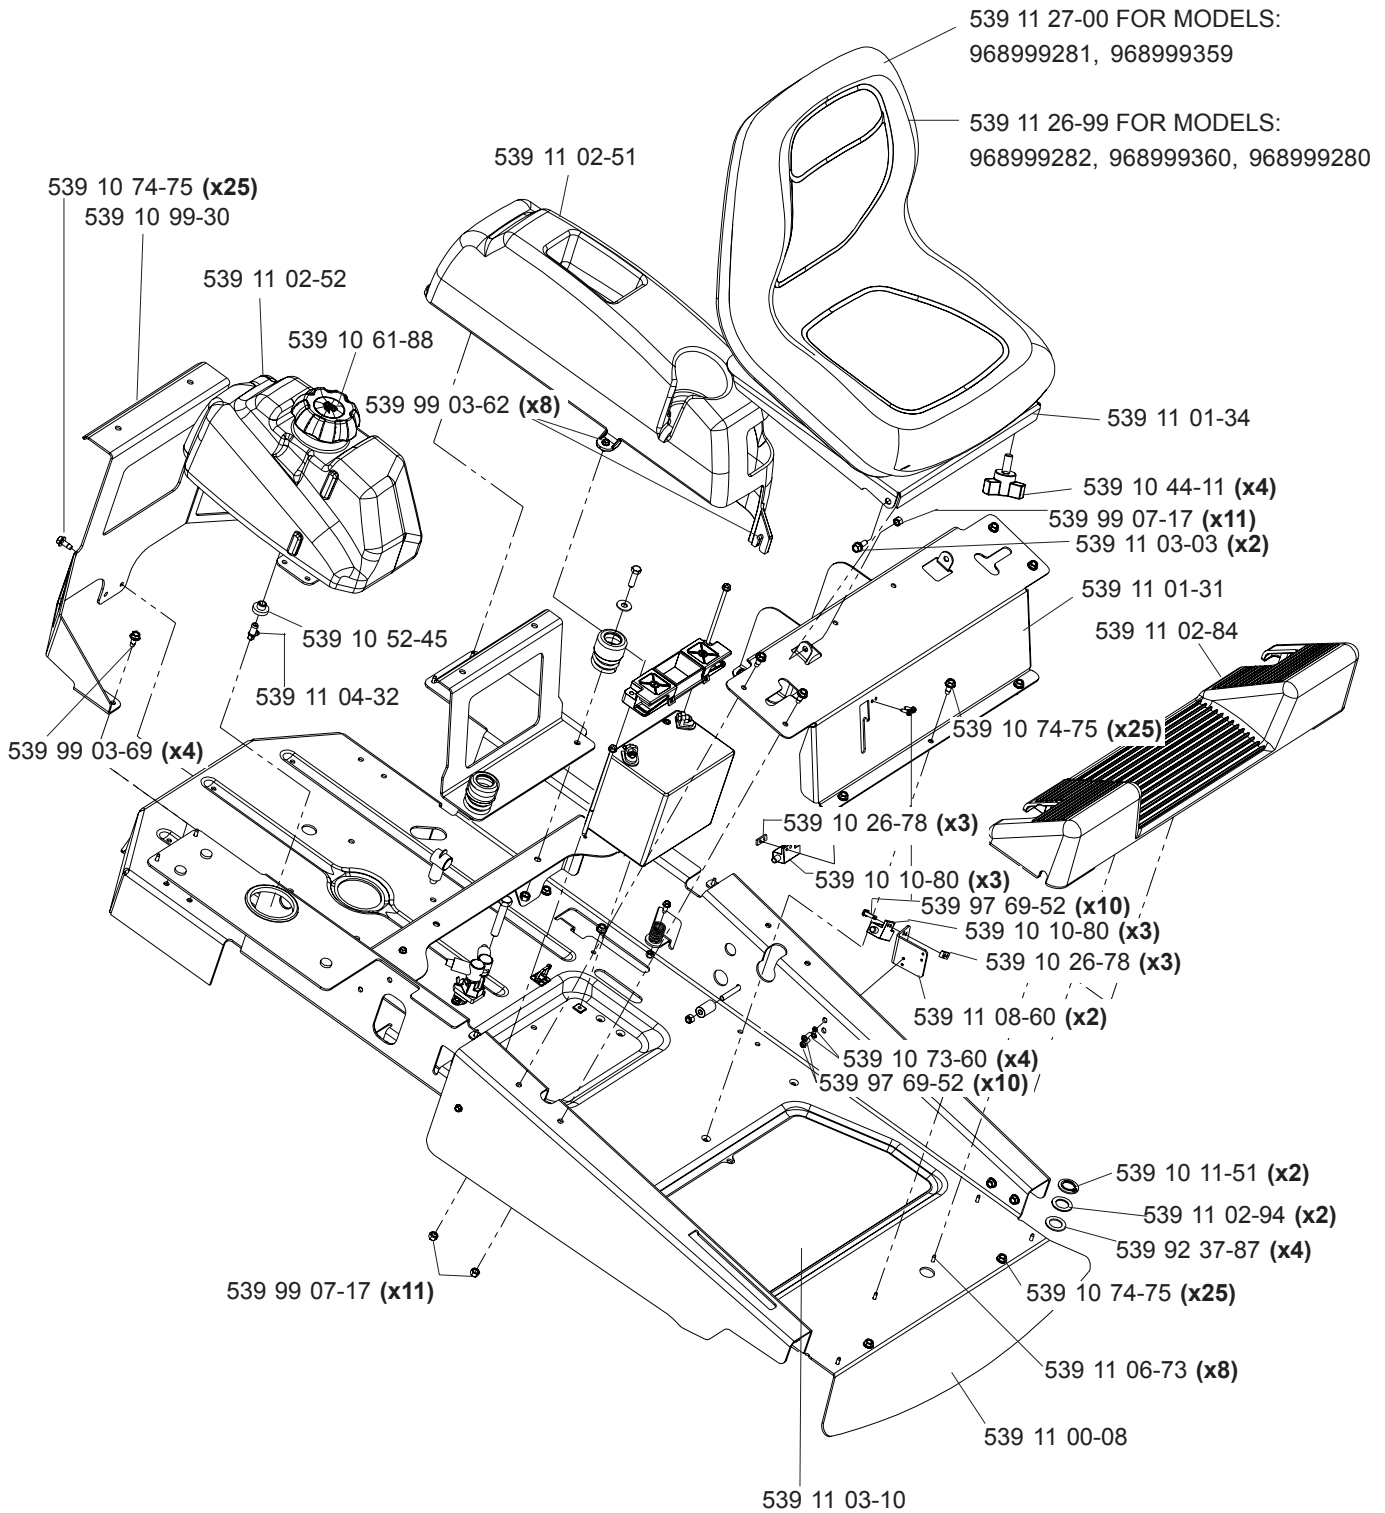

Parts manual
Z3815BIA/968999282, Z3815BIA/968999360
Z4217BIA/968999280, Z4218KOA/968999281
Z4218KOA/968999359

Please read the operator's manual carefully and make
sure you understand the instructions before using the

English

MAIN FRAME

NOT SHOWN:
539 10 75-23 SEAT SWITCH

MAIN FRAME

ENGINE ASSEMBLY (15 & 17.5 HP)

BRIGGS & STRATTON
MODELS 968999280, 968999282

CASTER ASSEMBLY

CONSOLE ASSEMBLY

38" DECK ASSEMBLY

42" DECK ASSEMBLY

EZT

MOTION CONTROL

DECK LIFT

DECALS

- 539 11 11-23 (Z3815, RIGHT)
- 539 11 11-24 (Z3815, LEFT)
- 539 11 11-26 (Z4217, LEFT)
- 539 11 11-25 (Z4217, RIGHT)
- 539 11 18-39 (Z4218, RIGHT)
- 539 11 18-40 (Z4218, LEFT)

539 91 30-10 decal, warning (?)

UTILITY BOX