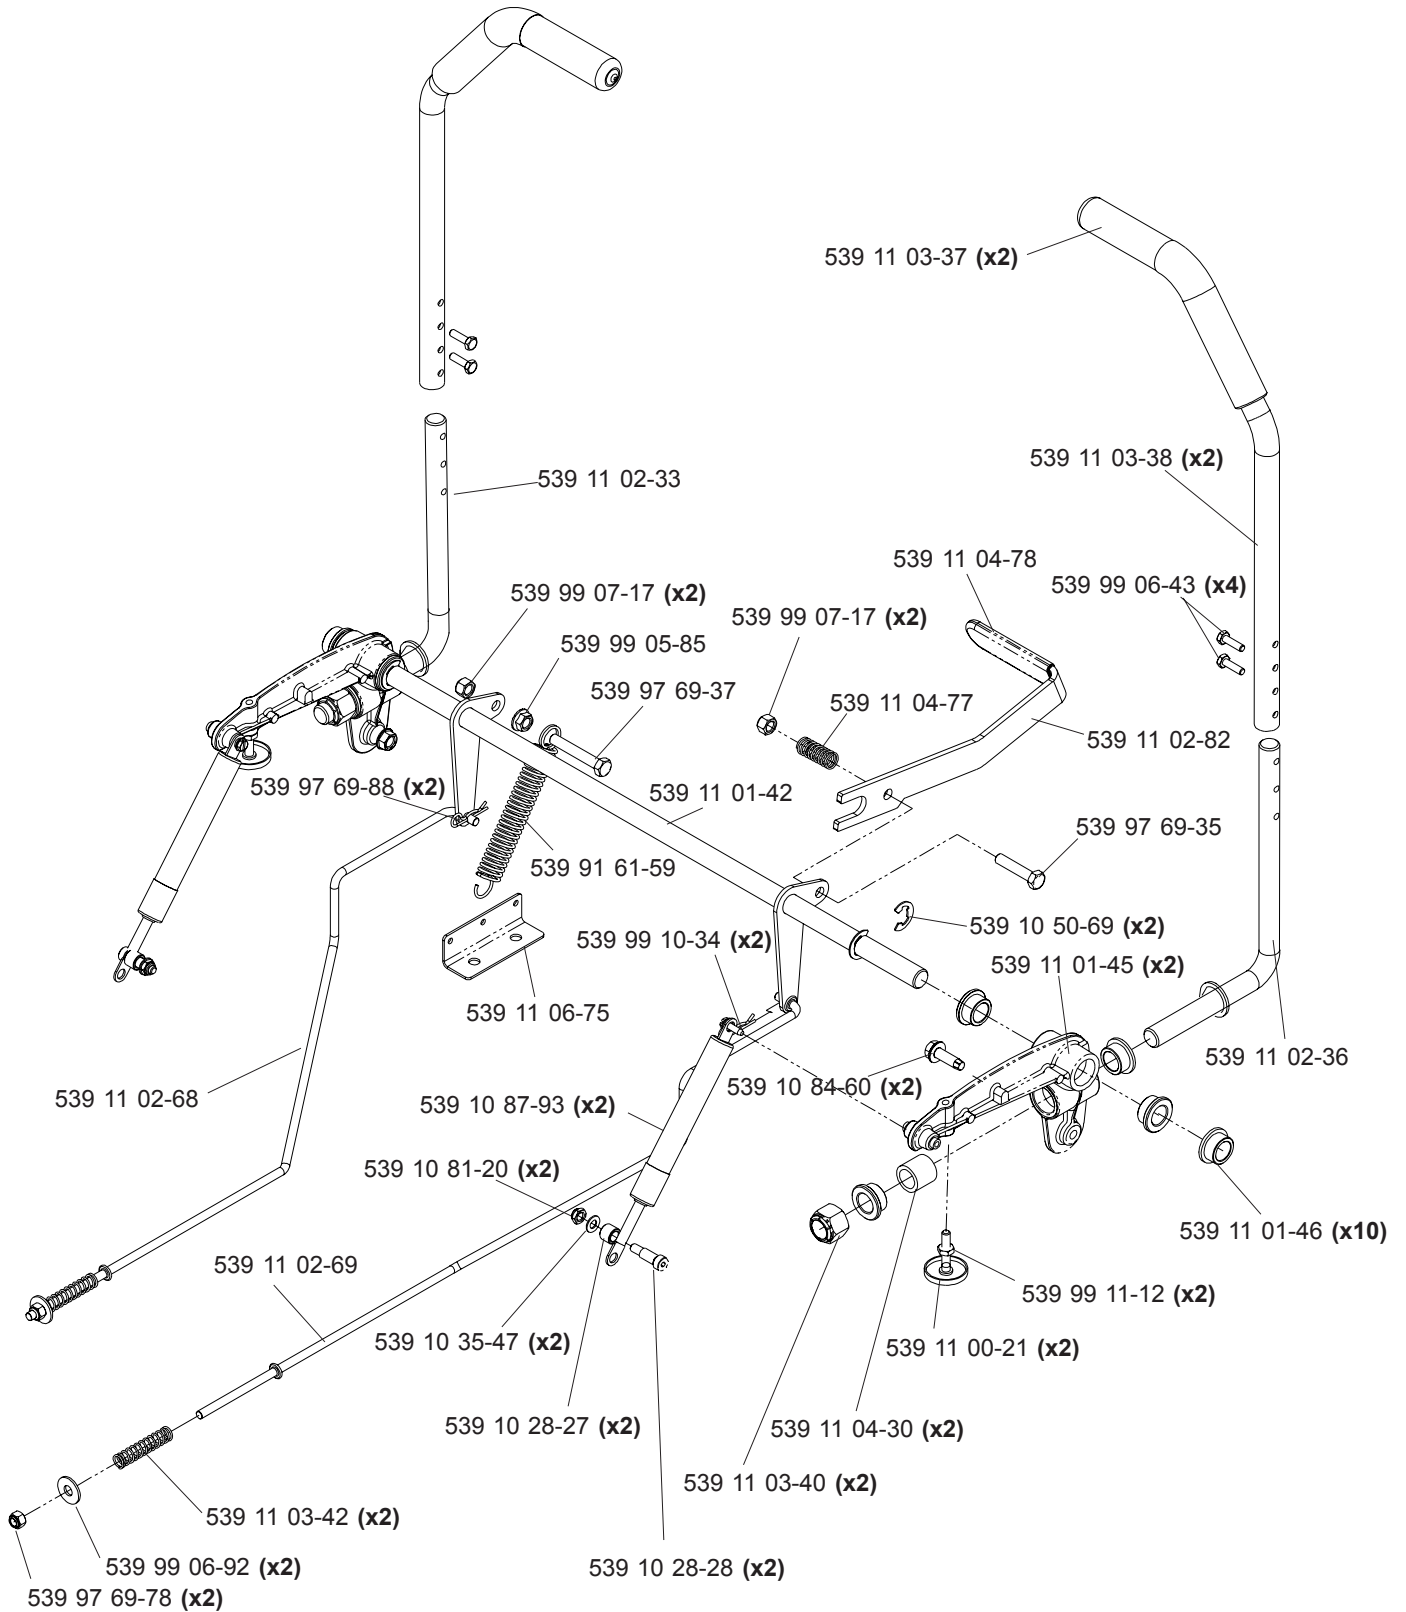

Parts manual
Z3815BIA/968999282, Z3815BIA/968999360
Z4217BIA/968999280, Z4218KOA/968999281
Z4218KOA/968999359

Please read the operator's manual carefully and make
sure you understand the instructions before using the

English

MAIN FRAME

NOT SHOWN:
539 10 75-23 SEAT SWITCH

MAIN FRAME

ENGINE ASSEMBLY (15 & 17.5 HP)

BRIGGS & STRATTON
MODELS 968999280, 968999282

CASTER ASSEMBLY

CONSOLE ASSEMBLY

38" DECK ASSEMBLY

42" DECK ASSEMBLY

EZT

MOTION CONTROL

DECK LIFT

DECALS

- 539 11 11-23 (Z3815, RIGHT)
- 539 11 11-24 (Z3815, LEFT)
- 539 11 11-26 (Z4217, LEFT)
- 539 11 11-25 (Z4217, RIGHT)
- 539 11 18-39 (Z4218, RIGHT)
- 539 11 18-40 (Z4218, LEFT)

539 91 30-10 decal, warning (?)

UTILITY BOX