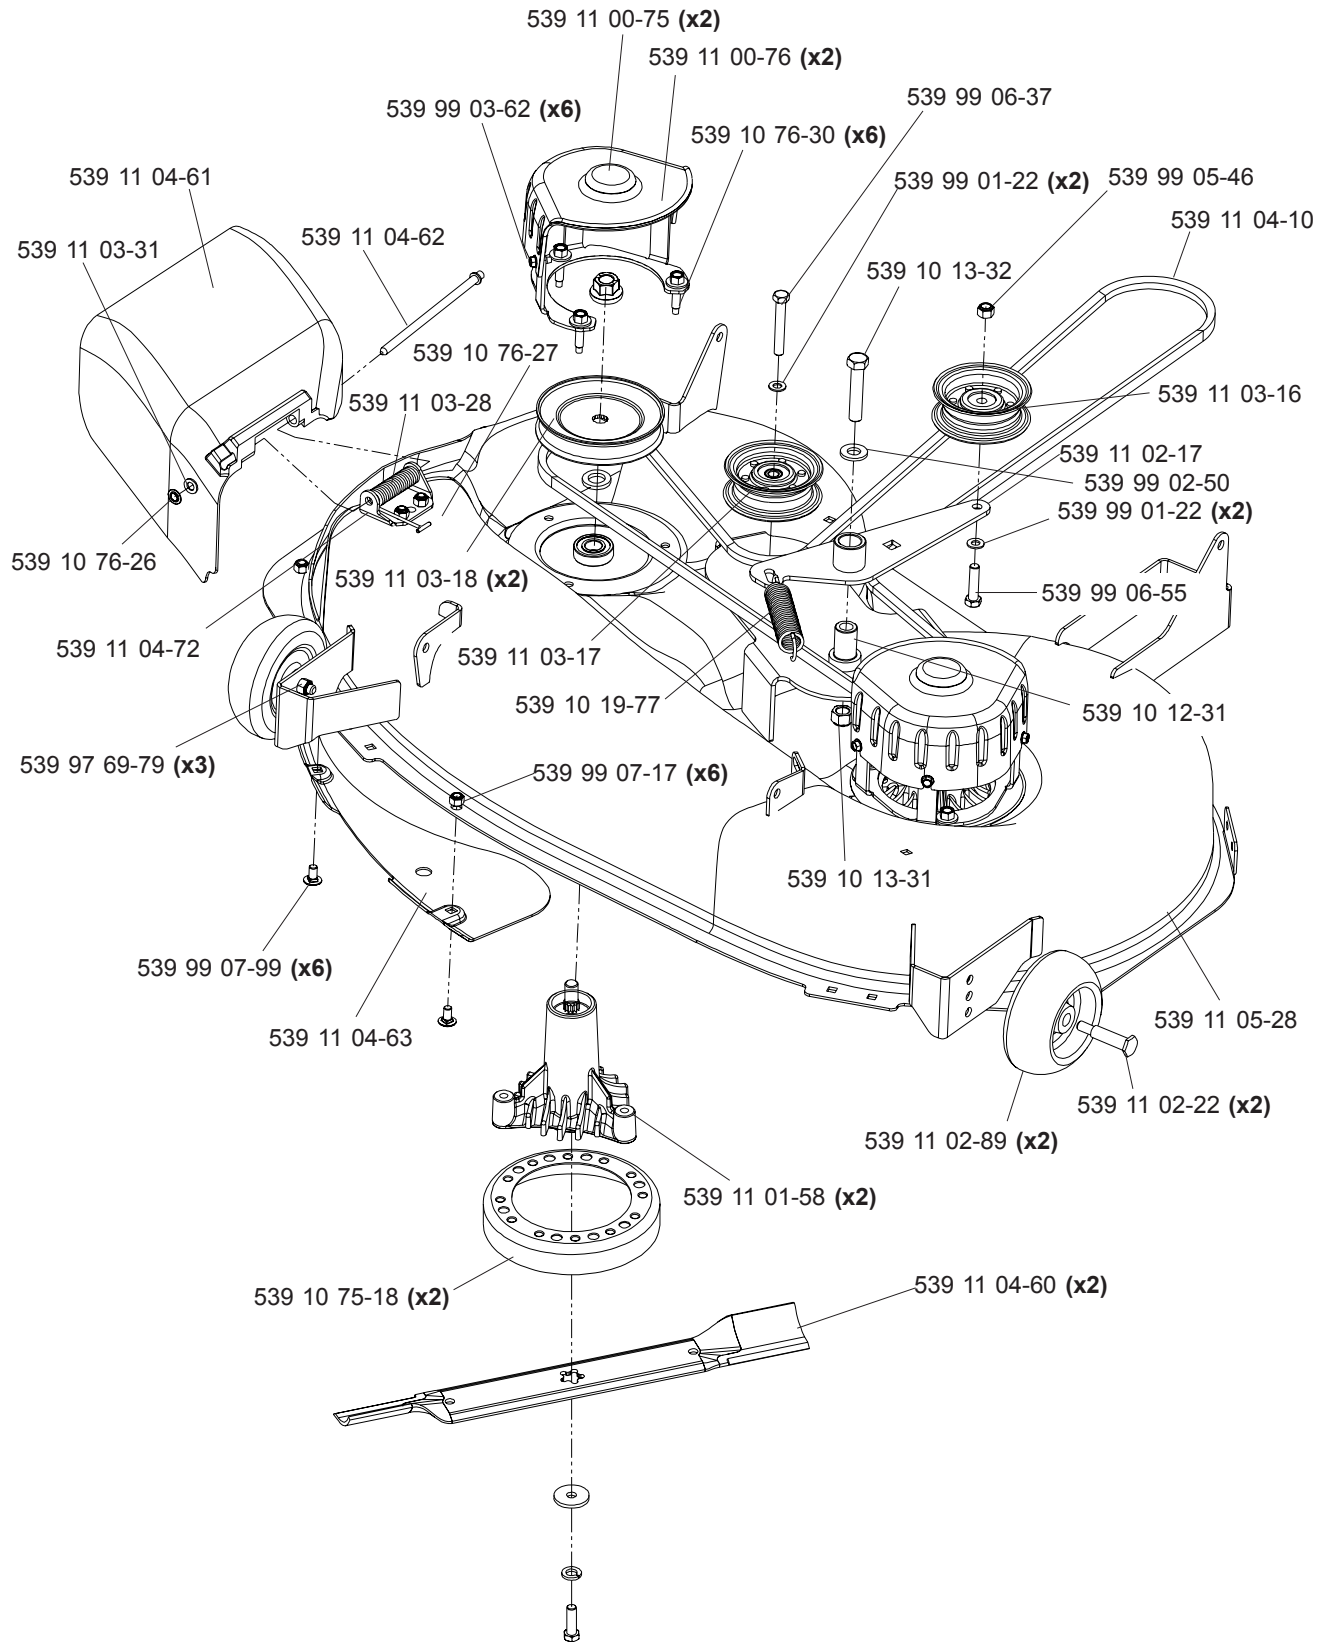

Parts manual
Z3815BIA/968999282, Z3815BIA/968999360
Z4217BIA/968999280, Z4218KOA/968999281
Z4218KOA/968999359

Please read the operator's manual carefully and make
sure you understand the instructions before using the

English

MAIN FRAME

NOT SHOWN:
539 10 75-23 SEAT SWITCH

MAIN FRAME

ENGINE ASSEMBLY (15 & 17.5 HP)

BRIGGS & STRATTON
MODELS 968999280, 968999282

CASTER ASSEMBLY

CONSOLE ASSEMBLY

38" DECK ASSEMBLY

42" DECK ASSEMBLY

EZT

MOTION CONTROL

DECK LIFT

DECALS

- 539 11 11-23 (Z3815, RIGHT)
- 539 11 11-24 (Z3815, LEFT)
- 539 11 11-26 (Z4217, LEFT)
- 539 11 11-25 (Z4217, RIGHT)
- 539 11 18-39 (Z4218, RIGHT)
- 539 11 18-40 (Z4218, LEFT)

539 91 30-10 decal, warning (?)

UTILITY BOX