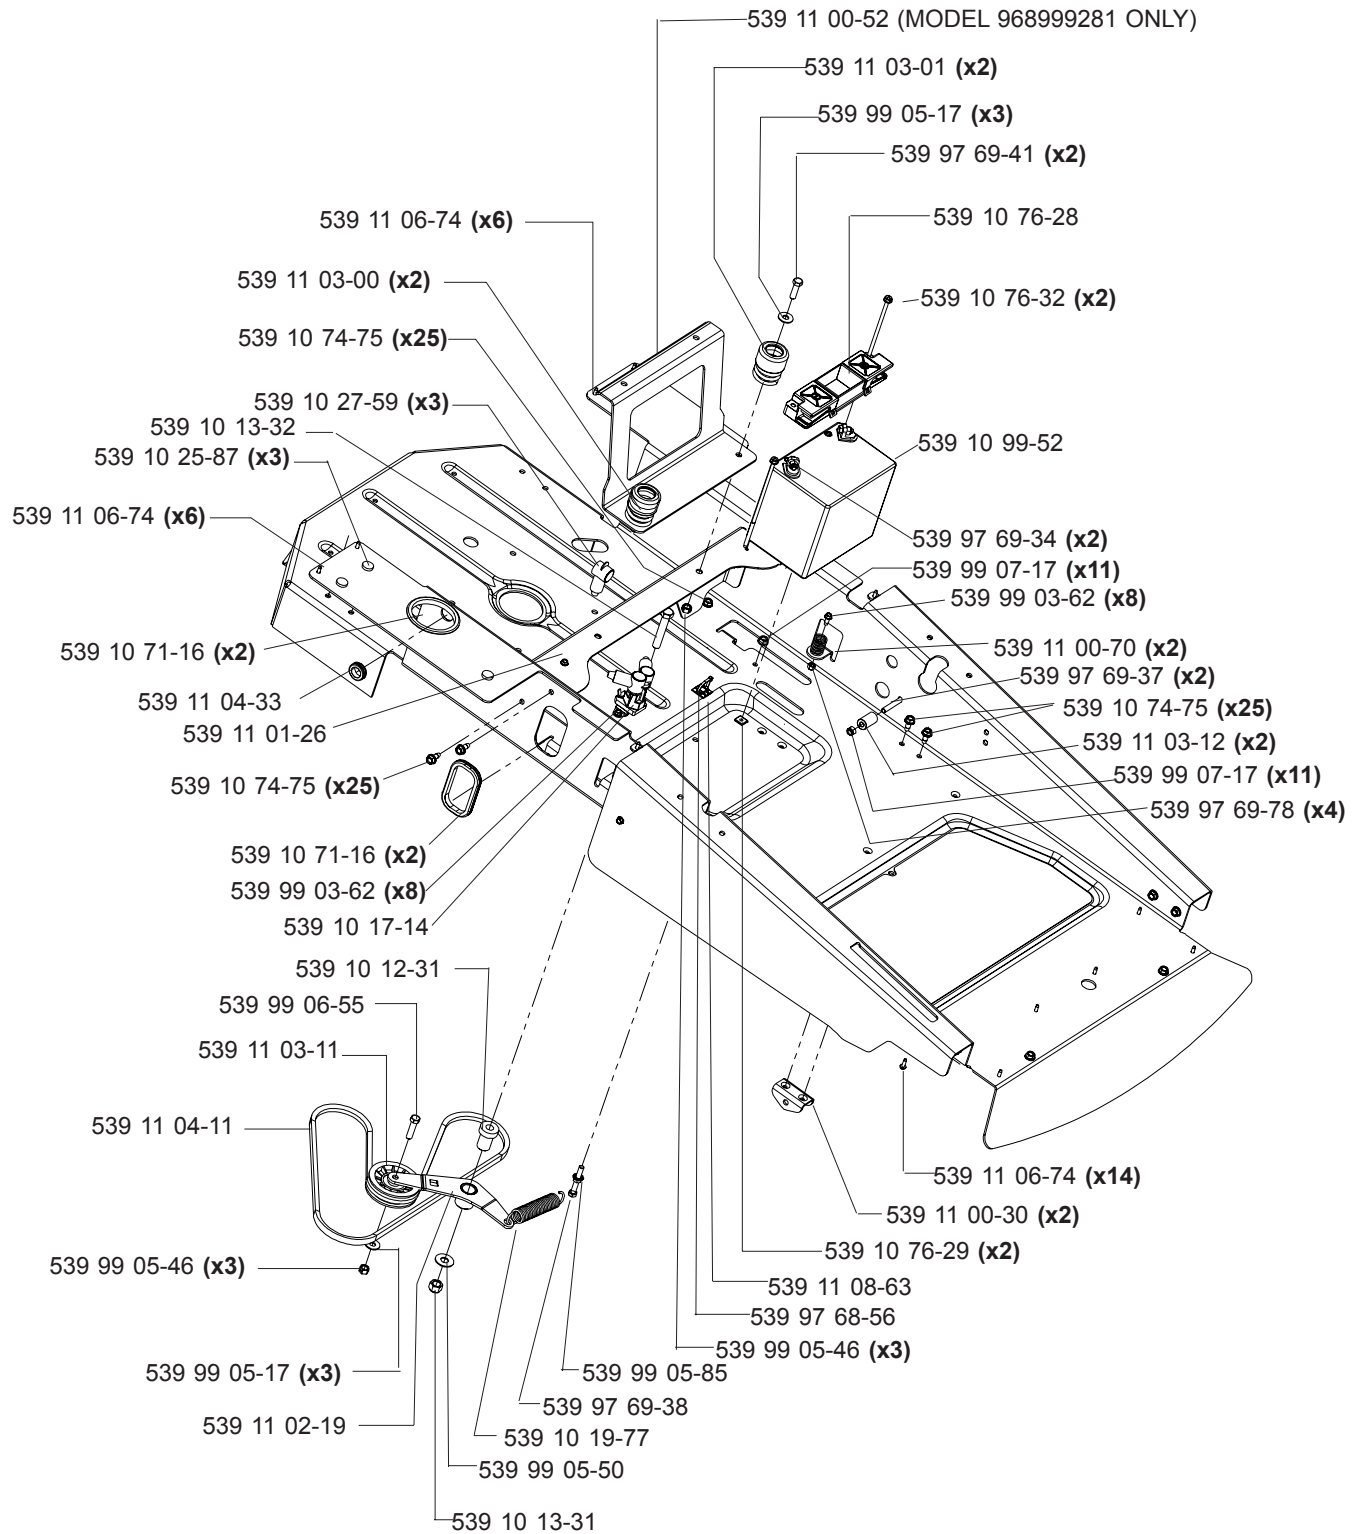

Parts manual
Z3815BIA/968999282, Z3815BIA/968999360
Z4217BIA/968999280, Z4218KOA/968999281
Z4218KOA/968999359

Please read the operator's manual carefully and make
sure you understand the instructions before using the

English

MAIN FRAME

NOT SHOWN:
539 10 75-23 SEAT SWITCH

MAIN FRAME

ENGINE ASSEMBLY (15 & 17.5 HP)

BRIGGS & STRATTON
MODELS 968999280, 968999282

CASTER ASSEMBLY

CONSOLE ASSEMBLY

38" DECK ASSEMBLY

42" DECK ASSEMBLY

EZT

MOTION CONTROL

DECK LIFT

DECALS

- 539 11 11-23 (Z3815, RIGHT)
- 539 11 11-24 (Z3815, LEFT)
- 539 11 11-26 (Z4217, LEFT)
- 539 11 11-25 (Z4217, RIGHT)
- 539 11 18-39 (Z4218, RIGHT)
- 539 11 18-40 (Z4218, LEFT)

539 91 30-10 decal, warning (?)

UTILITY BOX