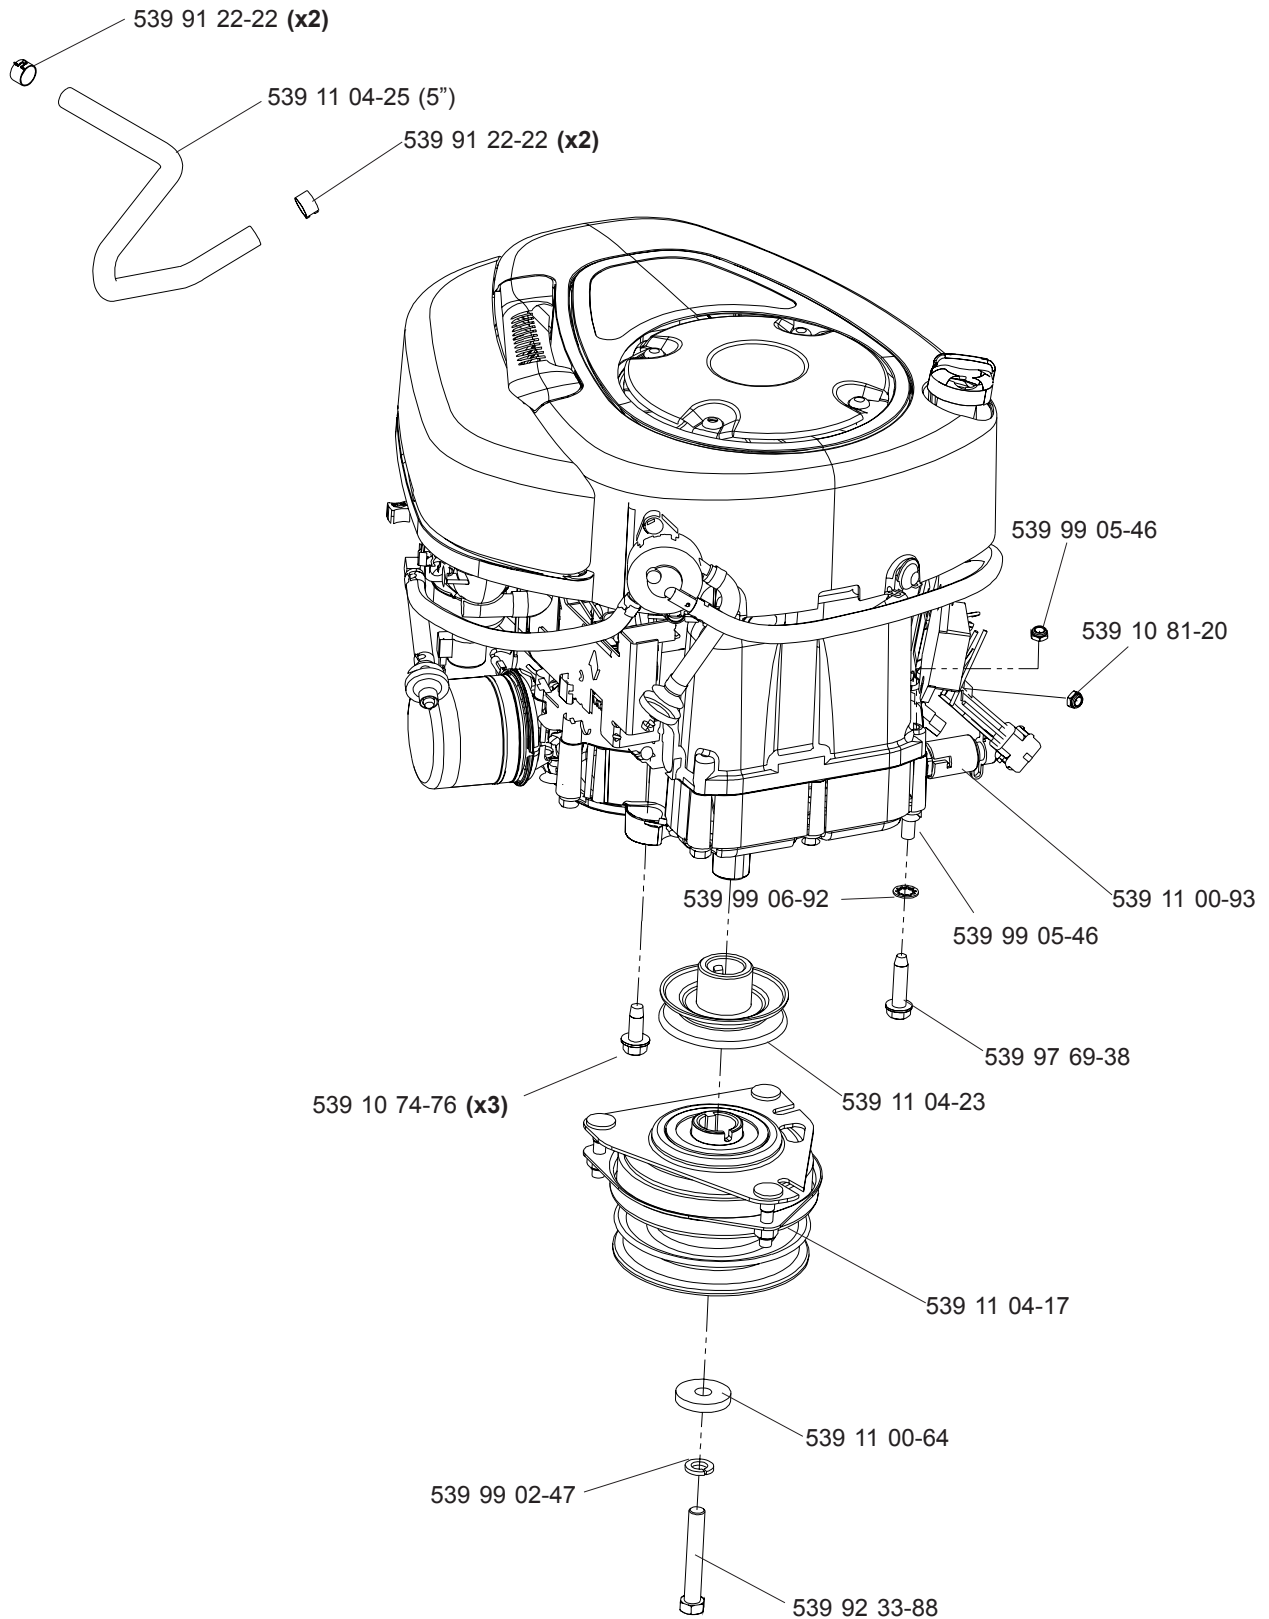

English

MAIN FRAME

NOT SHOWN:
539 10 75-23 SEAT SWITCH

MAIN FRAME

ENGINE ASSEMBLY (15 & 17.5 HP)

BRIGGS & STRATTON
MODELS 968999280, 968999282

CASTER ASSEMBLY

CONSOLE ASSEMBLY

38" DECK ASSEMBLY

42" DECK ASSEMBLY

EZT

MOTION CONTROL

DECK LIFT

DECALS

- 539 11 11-23 (Z3815, RIGHT)
- 539 11 11-24 (Z3815, LEFT)
- 539 11 11-26 (Z4217, LEFT)
- 539 11 11-25 (Z4217, RIGHT)
- 539 11 18-39 (Z4218, RIGHT)
- 539 11 18-40 (Z4218, LEFT)

539 91 30-10 decal, warning (?)

UTILITY BOX