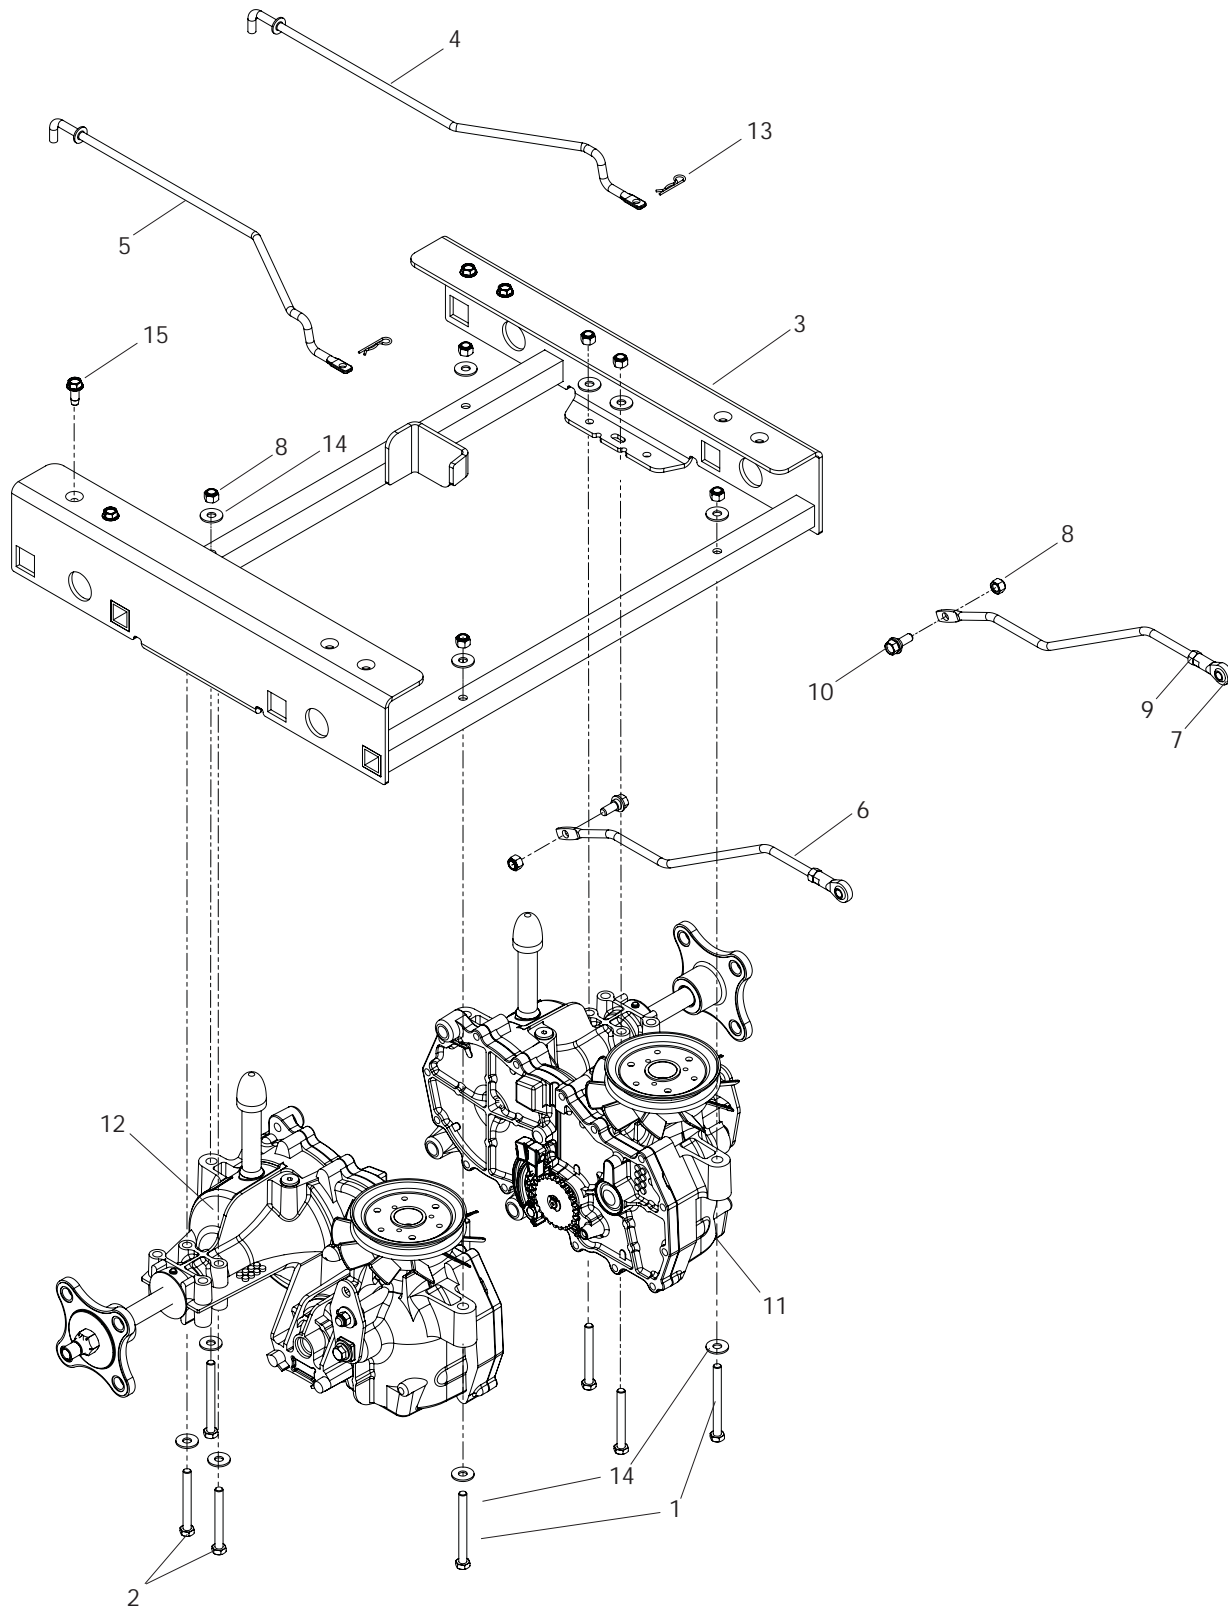

IGNITION SYSTEM

968999501

968999747

IGNITION SYSTEM

ITEM	PART NO.	QTY.	DESCRIPTION	ITEM	PART NO.	QTY.	DESCRIPTION
1..	539 101768....	1BLADE SWITCH	10..	539 107544....	1KEY
2..	539 107541....	1IGNITION SWITCH	11..	539 110456....	1HEADLIGHT REFLECTOR, LT
3..	539 107583....	1THROTTLE CABLE Model 568999501		539 110452....	1HEADLIGHT REFLECTOR, RT
	539 112734....	1THROTTLE CABLE Model 568999747	12..	539 110056....	1LENS, COLORED, LT
4..	539 110074....	1HOUR METER		539 110057....	1LENS, COLORED, RT
5..	539 130375....	1FENDER, CONSOLE	13..	539 110451....	1RIM, HEADLIGHT, RT
6..	539 110305....	1CONSOLE PLATE Model 568999501		539 110455....	1RIM, HEADLIGHT, LT
	539 112735....	1CONSOLE PLATE Model 568999747	14..	539 130374....	1FENDER, LT
7..	539 110673....	4SCRW, #10-12 x 3/4, WASH HD	15..	539 990362..	10SCREW, 1/4-20 x 5/8, SLF TAP
8..	539 976977....	2NUT, #10-24, NYLOC	16..	539 130209....	1CHOKE CONTROL Model 568999747
9..	539 990411....	2SCREW, #10-24 x 1/2		NOT SHOWN		
					539 110471....	1HEADLIGHT HARNESS

HYDRAULIC PUMP-MOTOR

HYDRAULIC PUMP-MOTOR

ITEM	PART NO.	QTY.	DESCRIPTION	ITEM	PART NO.	QTY.	DESCRIPTION
1..	539 101520....4	HCS, $\frac{5}{16}$ -18 x $3\frac{1}{4}$	9..	539 990223....1	NUT, $\frac{5}{16}$ -24
2..	539 101721....4	HCS, $\frac{5}{16}$ -18 x $2\frac{3}{4}$	10..	539 110303....2	BOLT, SHOULDER, $\frac{5}{16}$
3..	539 110016....1	SUB FRAME	11..	539 110486....1	EZT, LT
4..	539 110270....1	BYPASS LINKAGE, LT	12..	539 110487....1	EZT, RT
5..	539 110271....1	BYPASS LINKAGE, RIT	13..	539 976988....2	PIN HAIR, .073 x $1\frac{7}{16}$
6..	539 110273....2	MOTION CNTRL ROD ASSM	14..	539 990692..16	WASHER, $\frac{5}{16}$
7..	539 102590....1	END BALL, RT	15..	539 990369....4	SCREW, $\frac{5}{16}$ -18 x 1 THD CUT
8..	539 990717....6	NUT, $\frac{5}{16}$ -18, NYLOC				