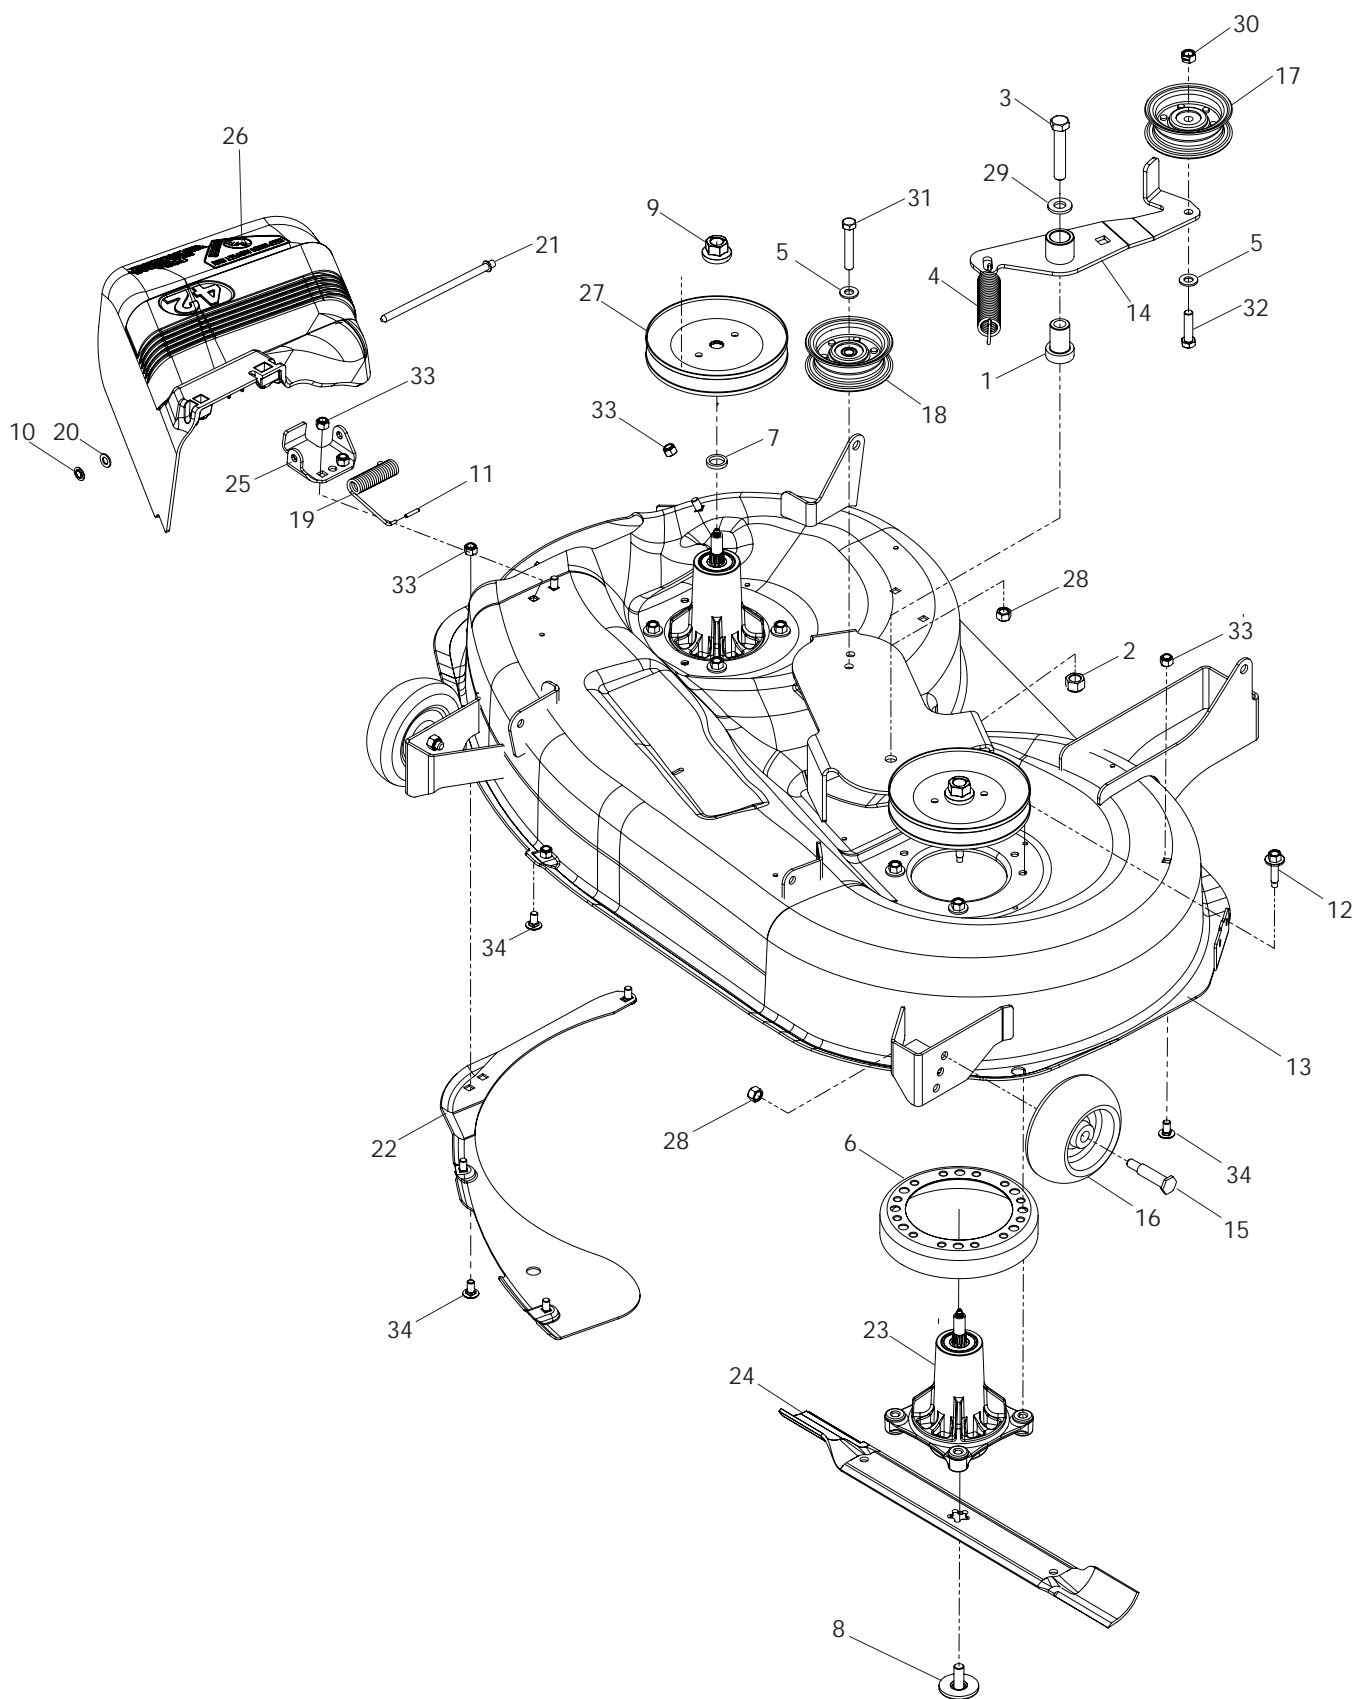

42" CUTTING DECK