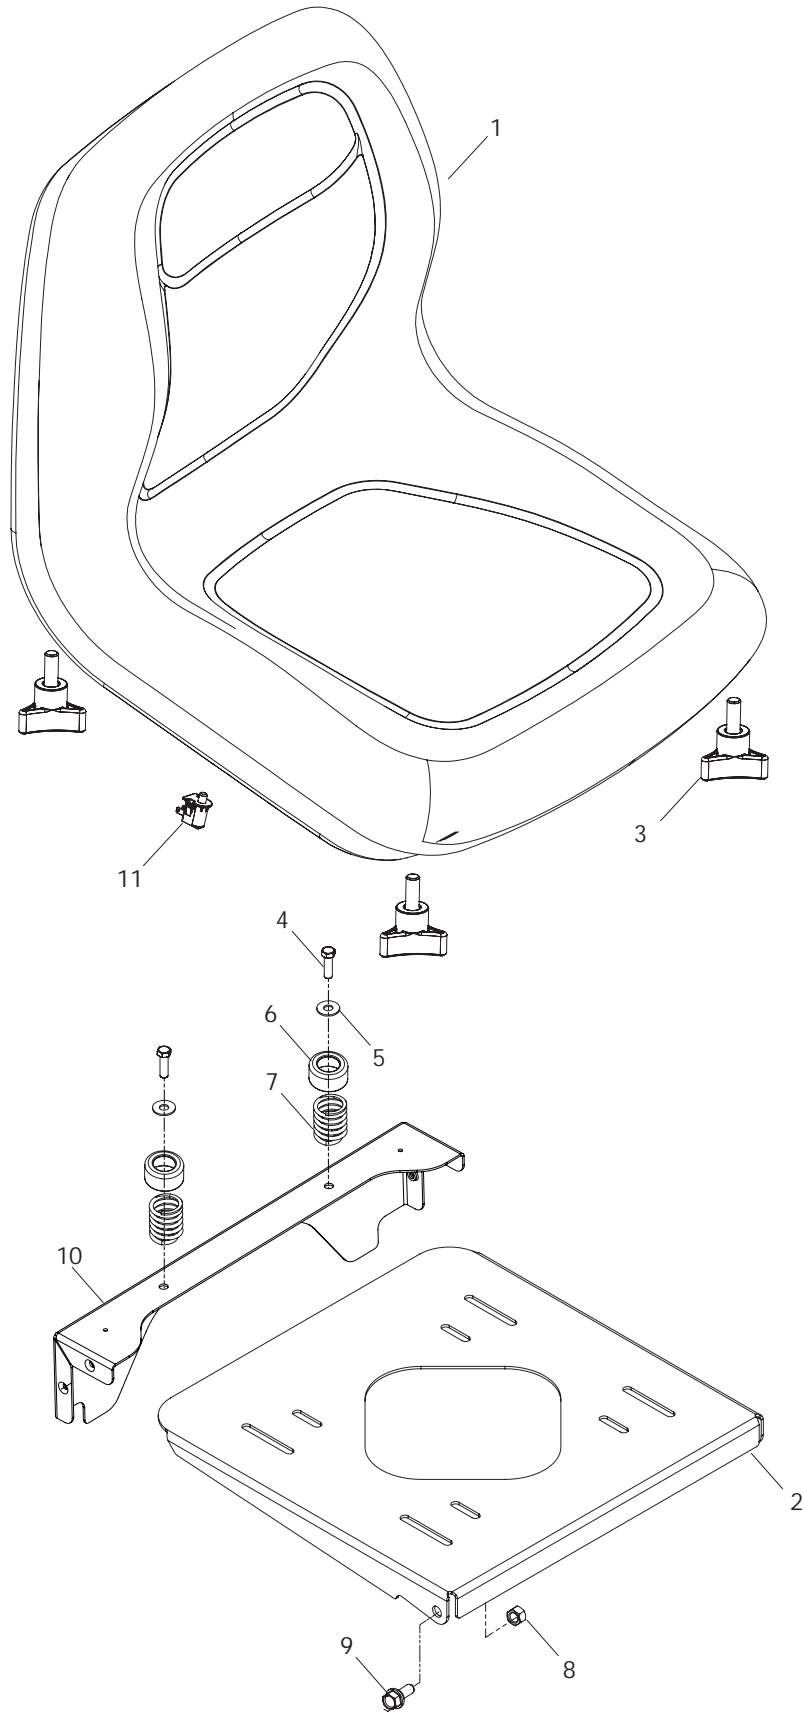

SEAT

For Units With Serial Number Before 0806xxxxx