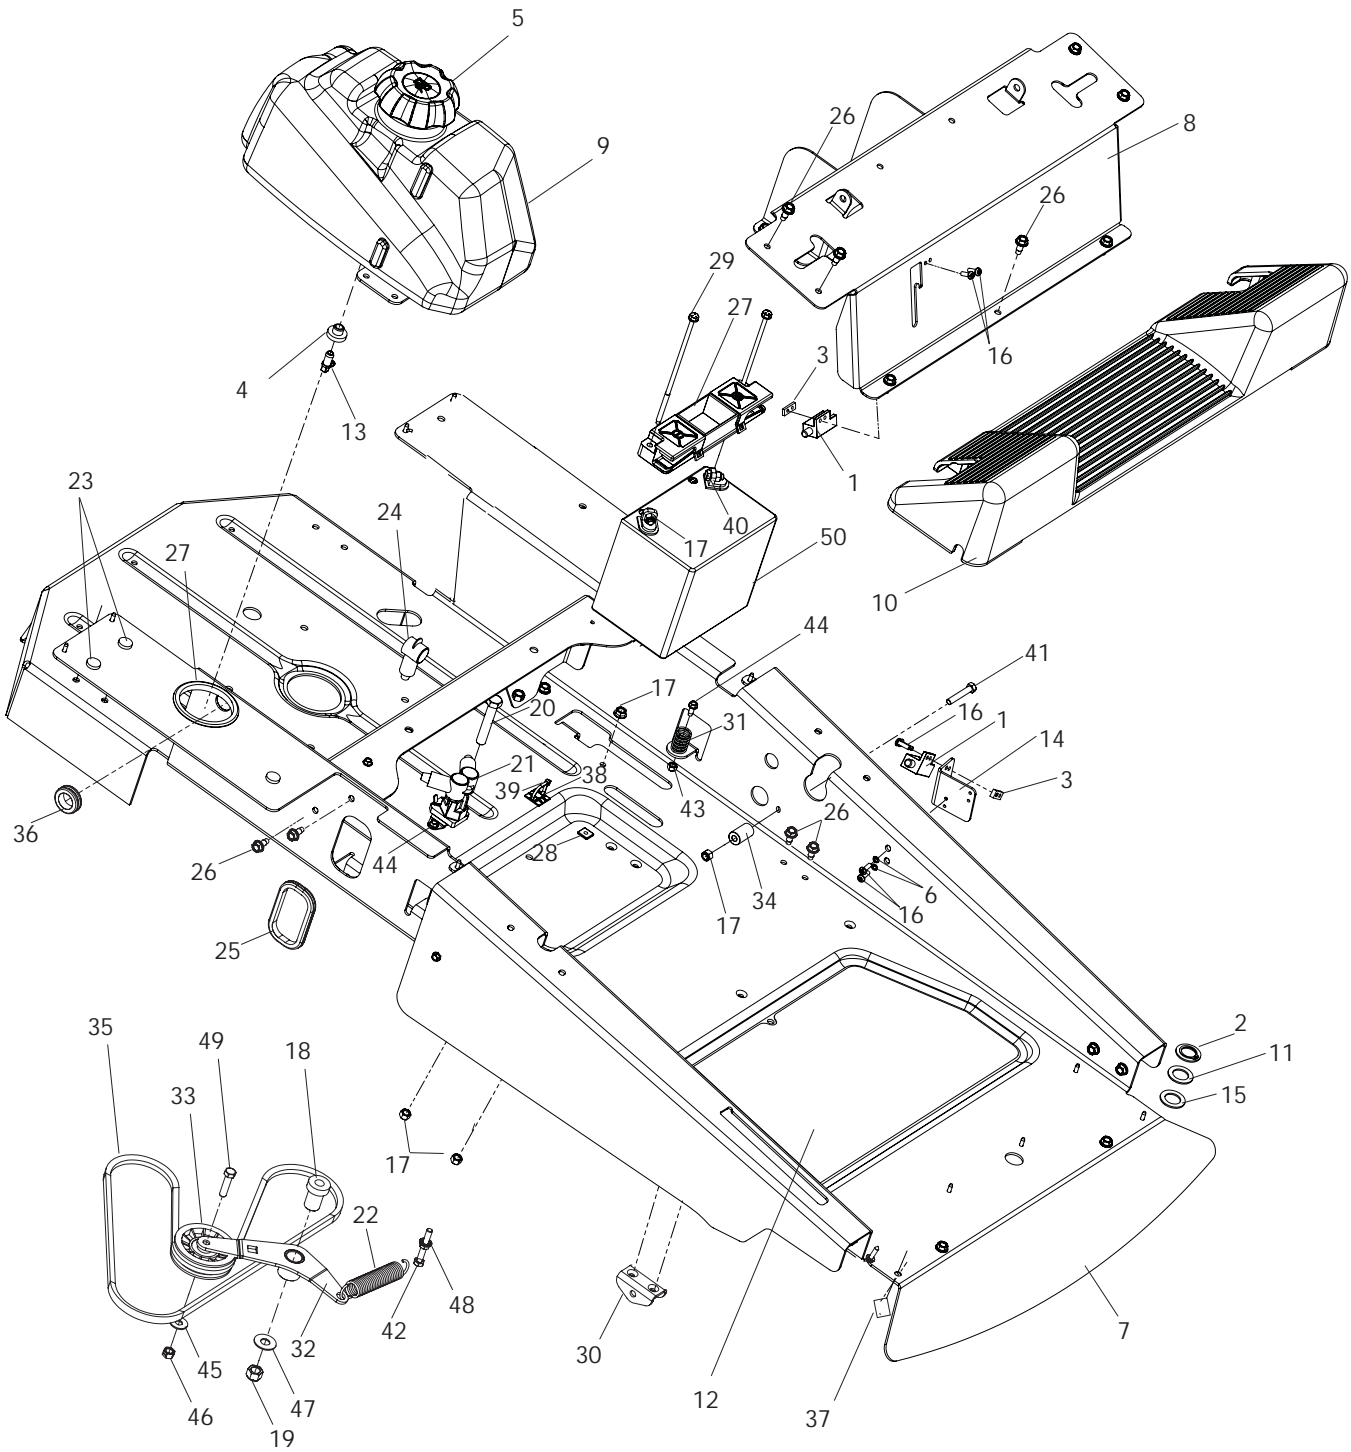

CHASSIS / FRAME

For Units With Serial Number Before 0806xxxxx