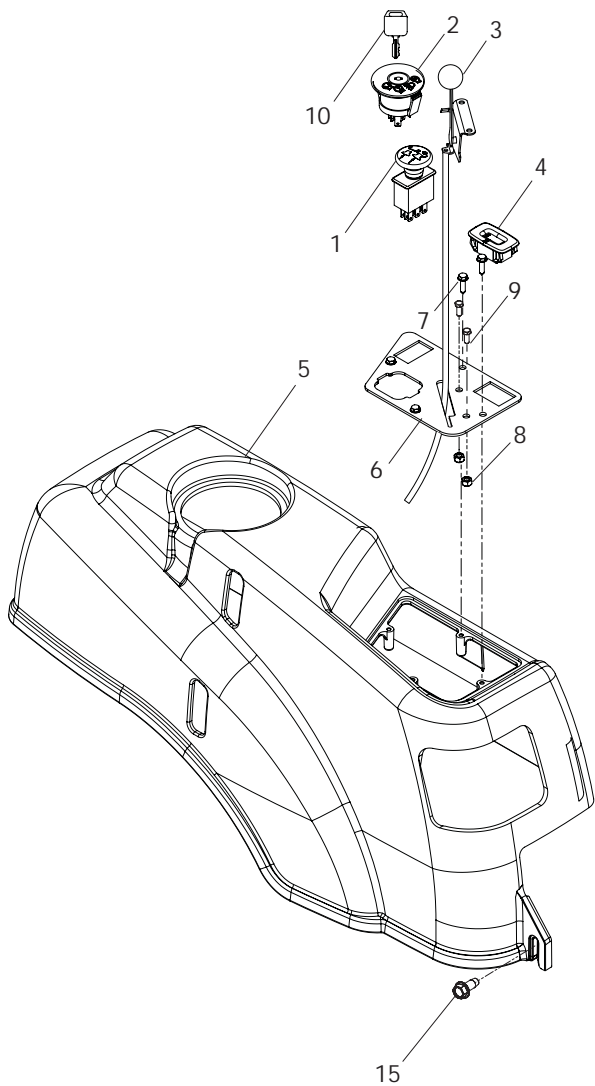

IGNITION SYSTEM

968999501