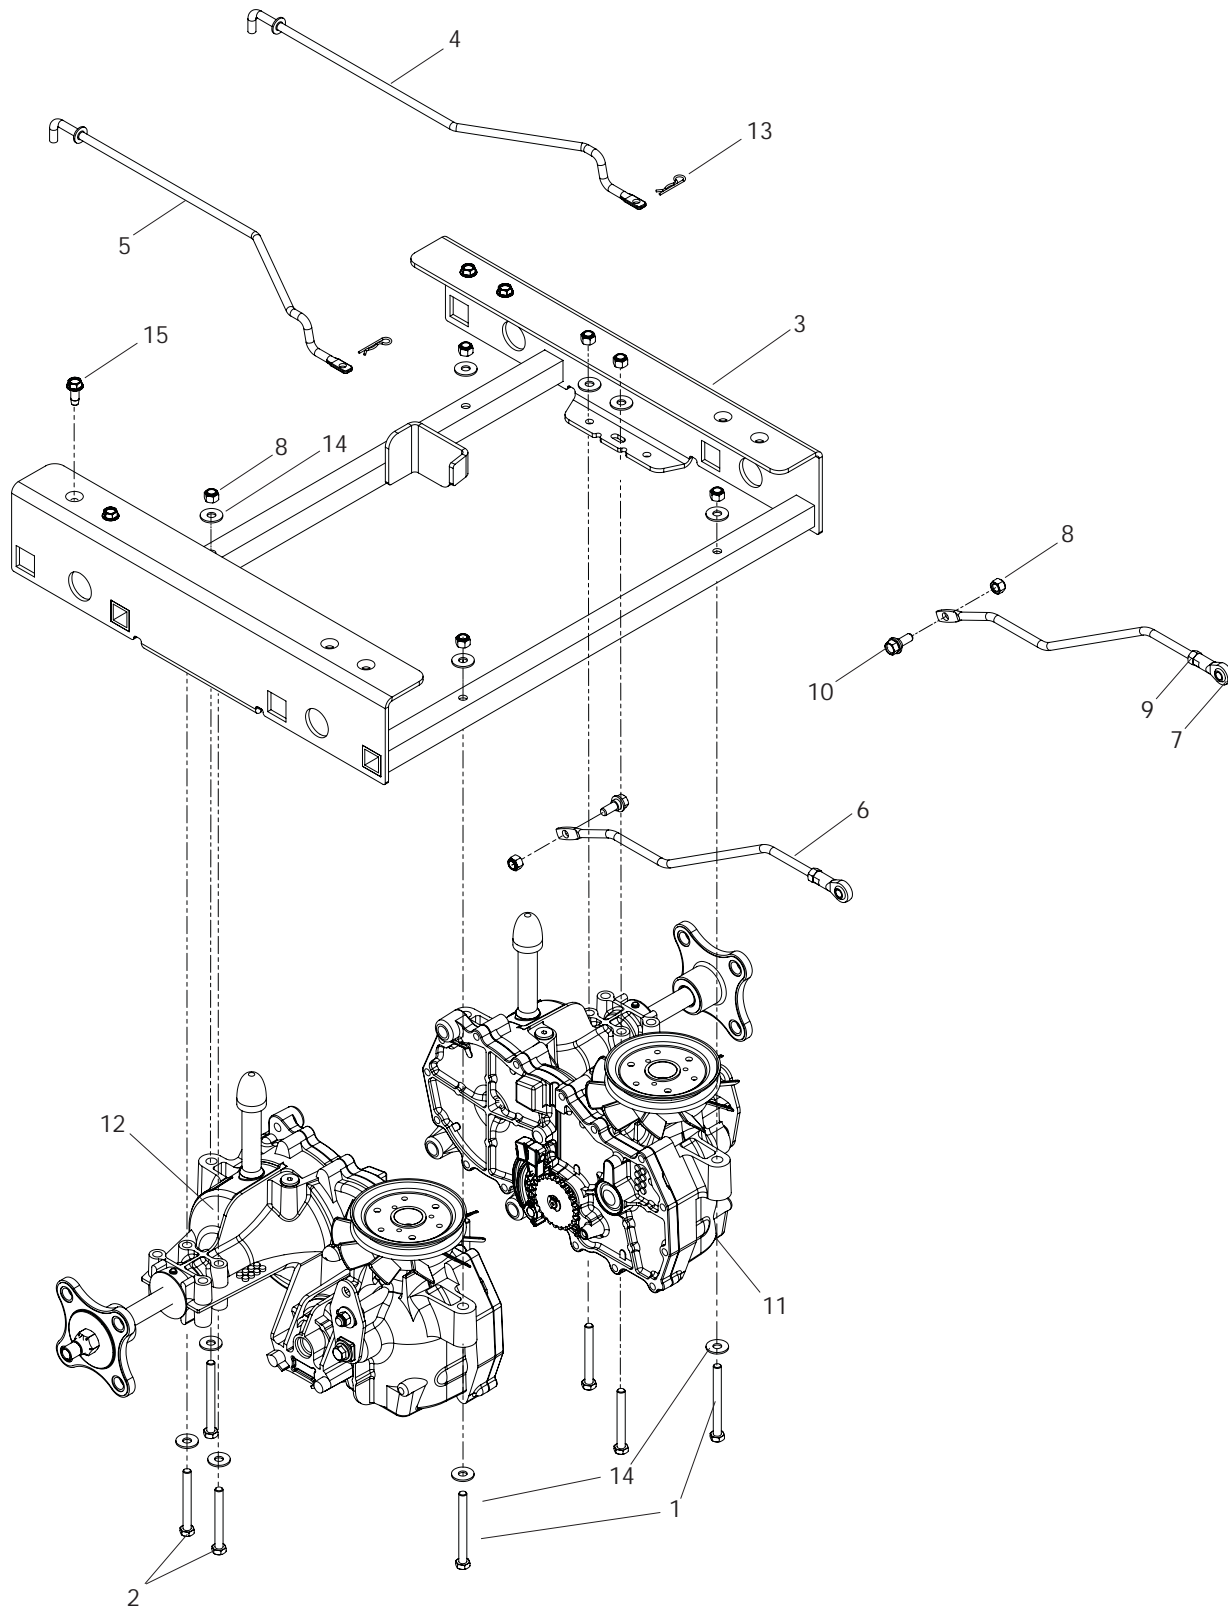

HYDRAULIC PUMP-MOTOR