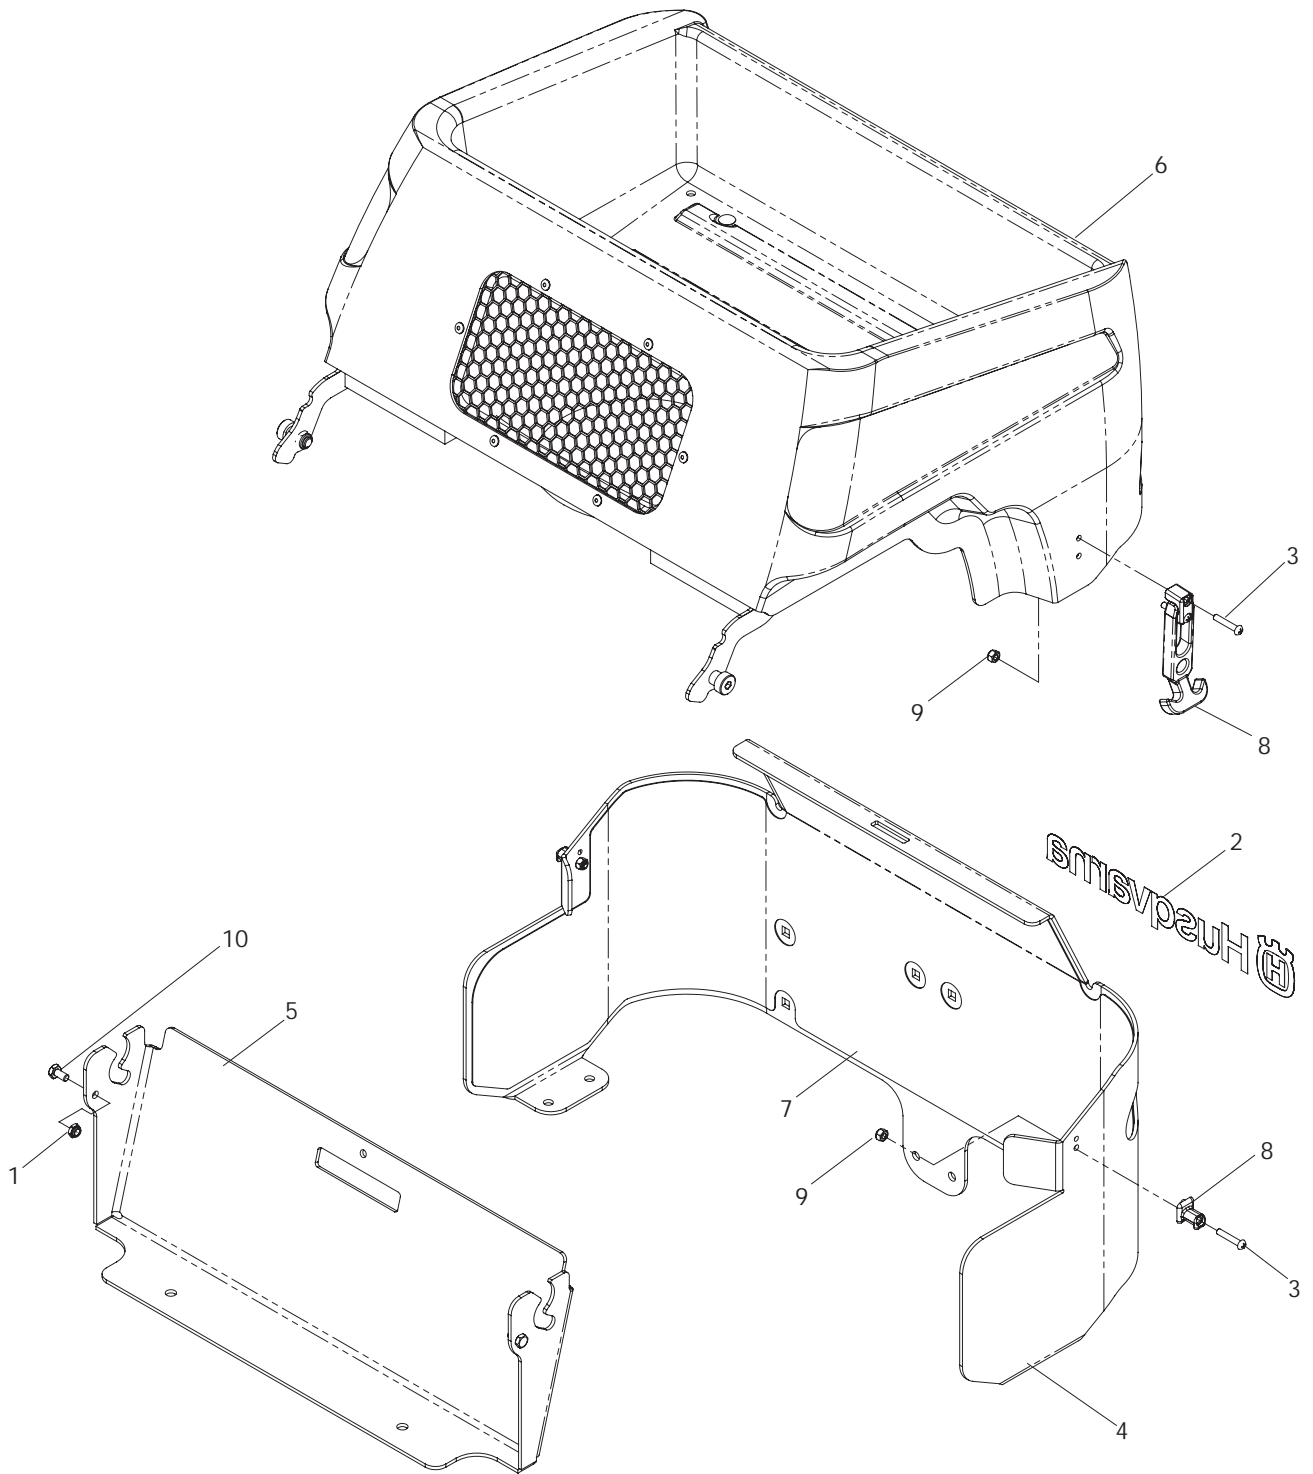

GUARDS

CE Assembly