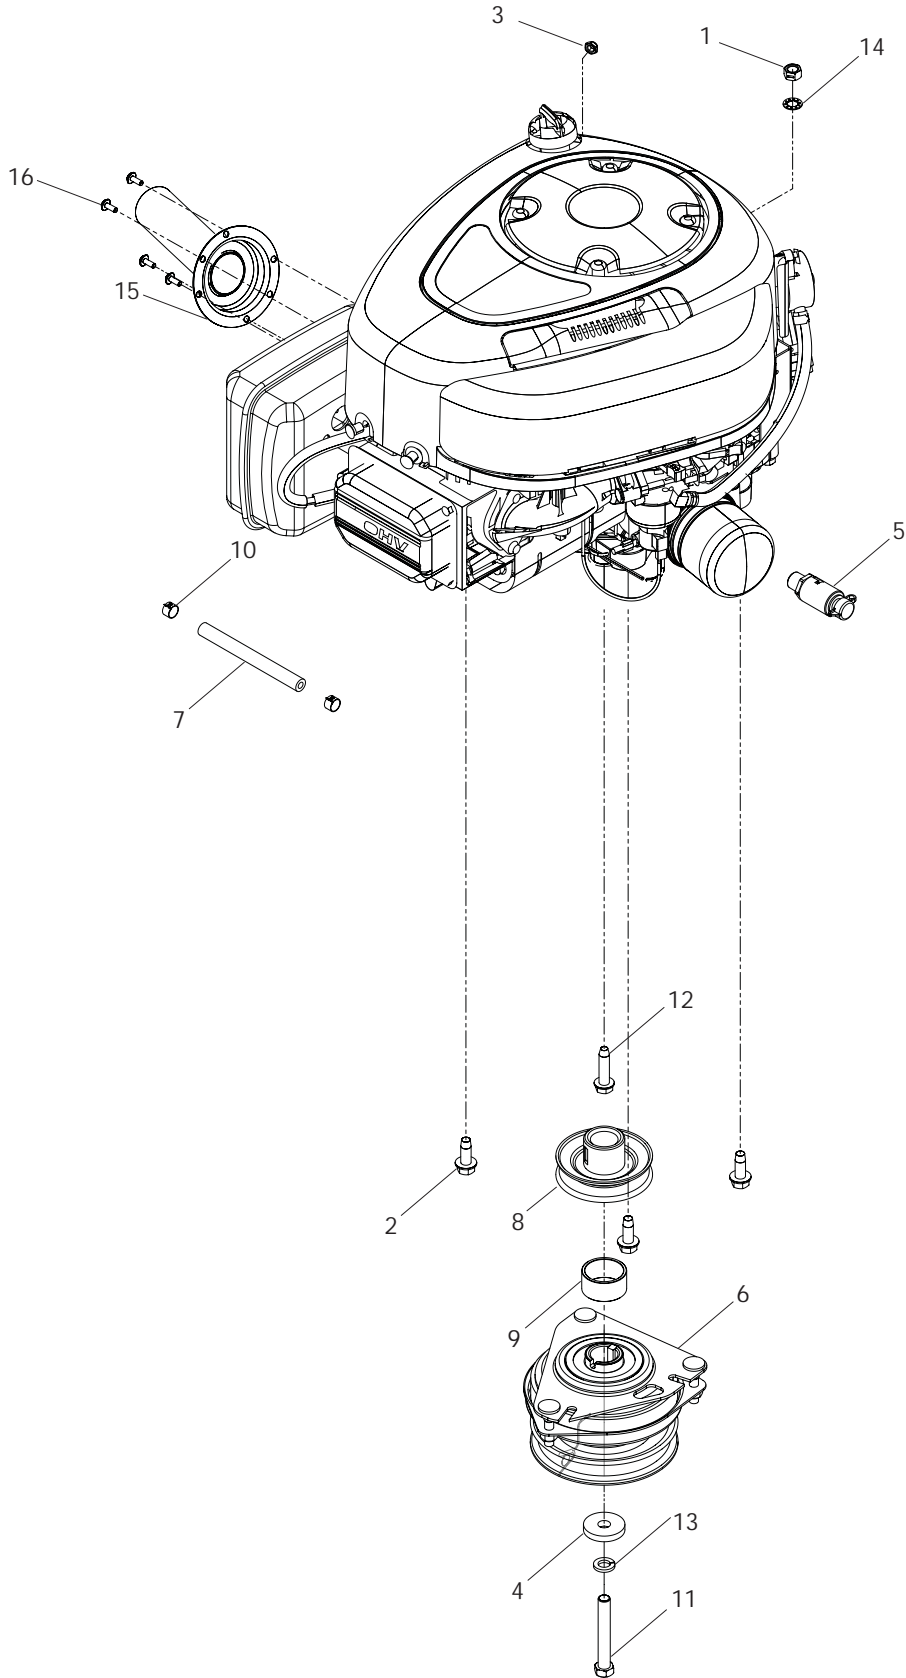

ENGINE

Briggs & Stratton 16 HP