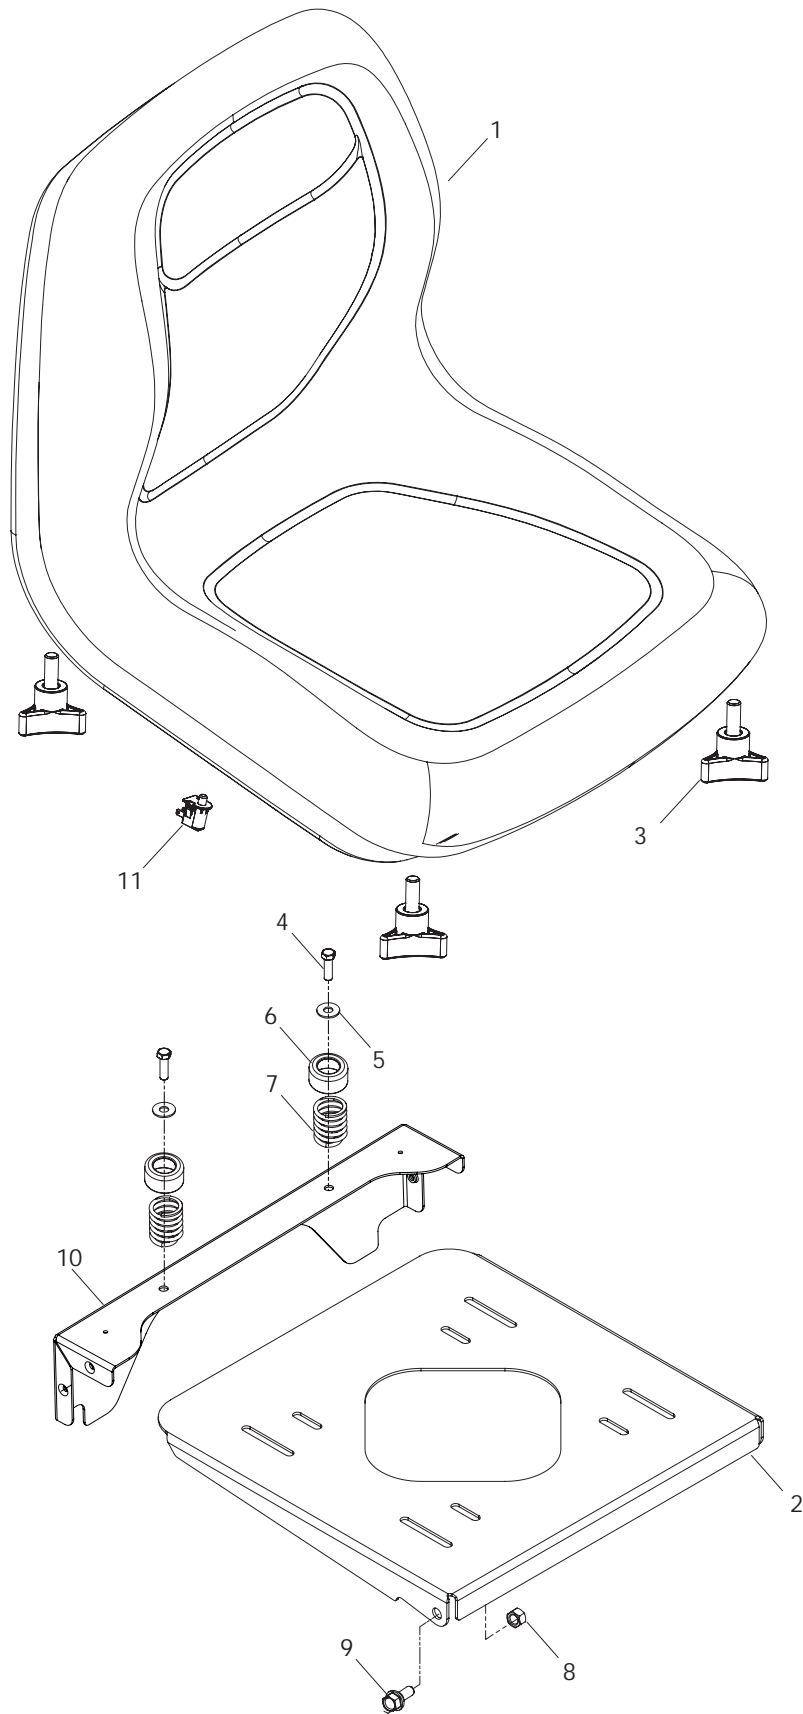

SEAT

For Units With Serial Number Before 0806xxxxx