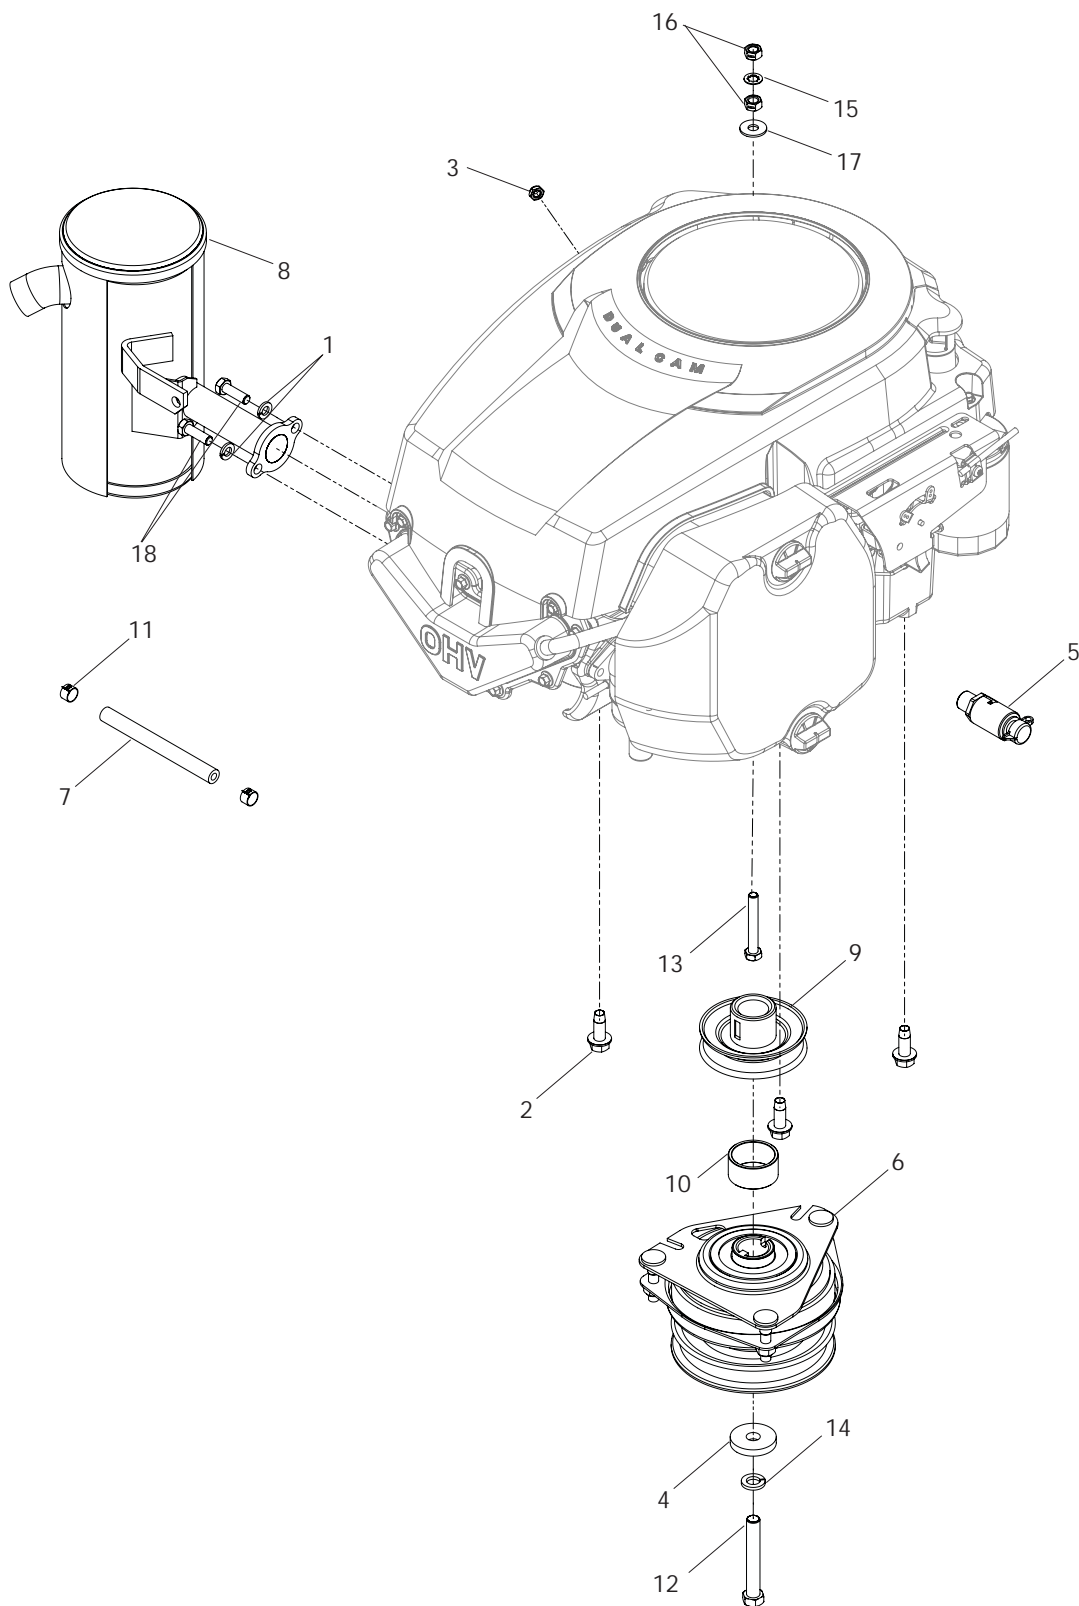

ENGINE

Kohler 18 HP