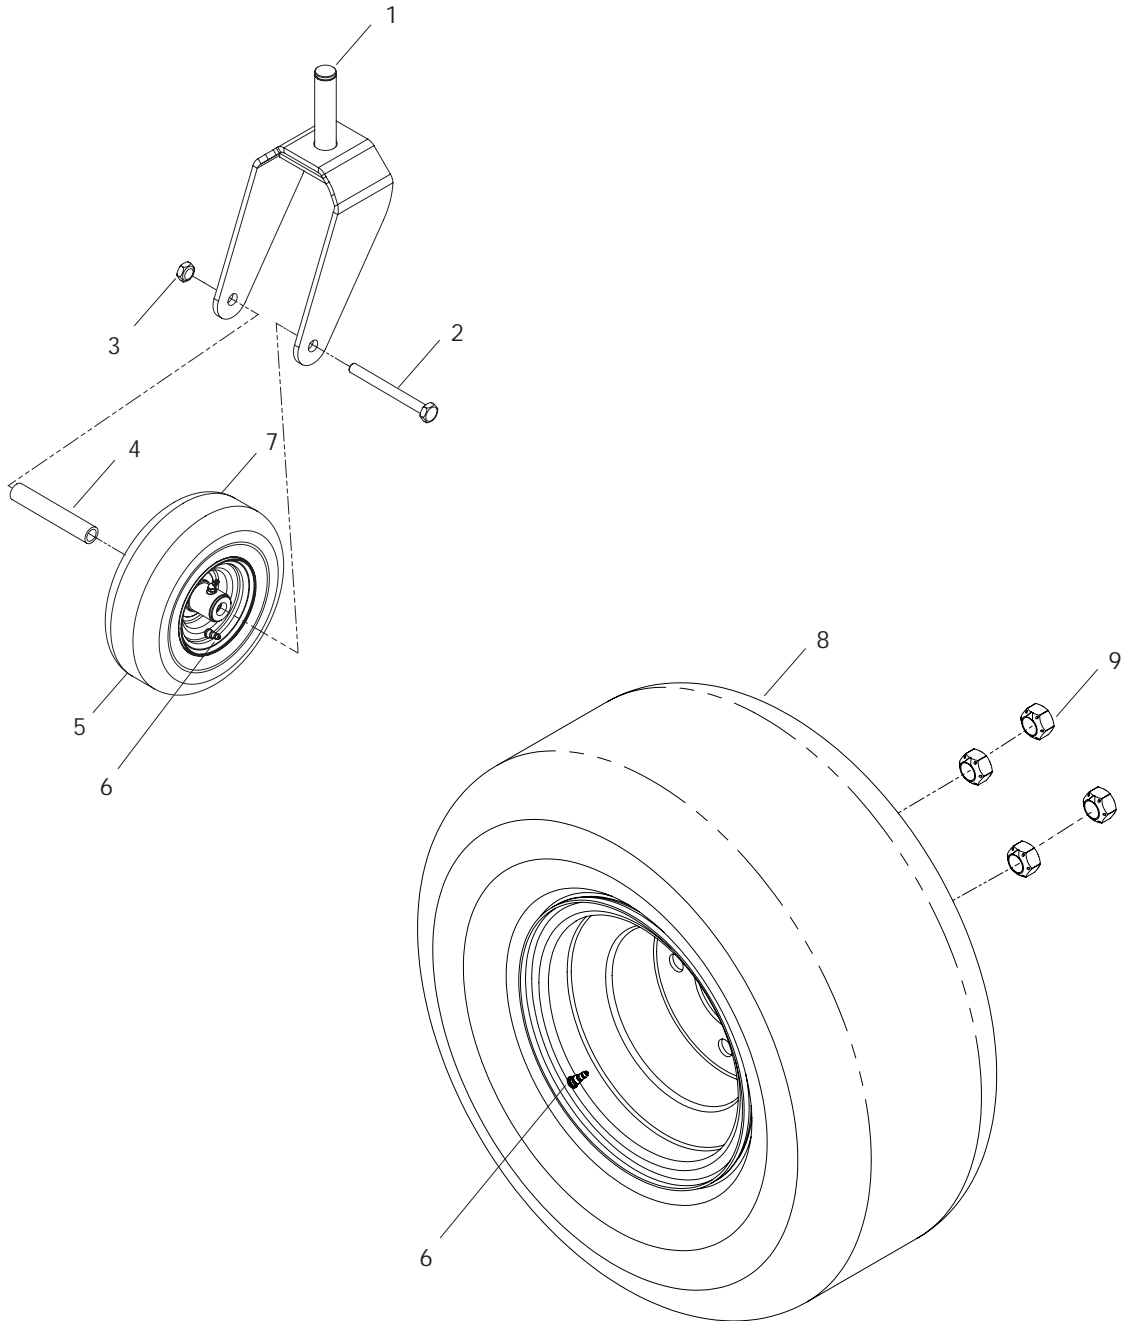

WHEELS AND TIRES