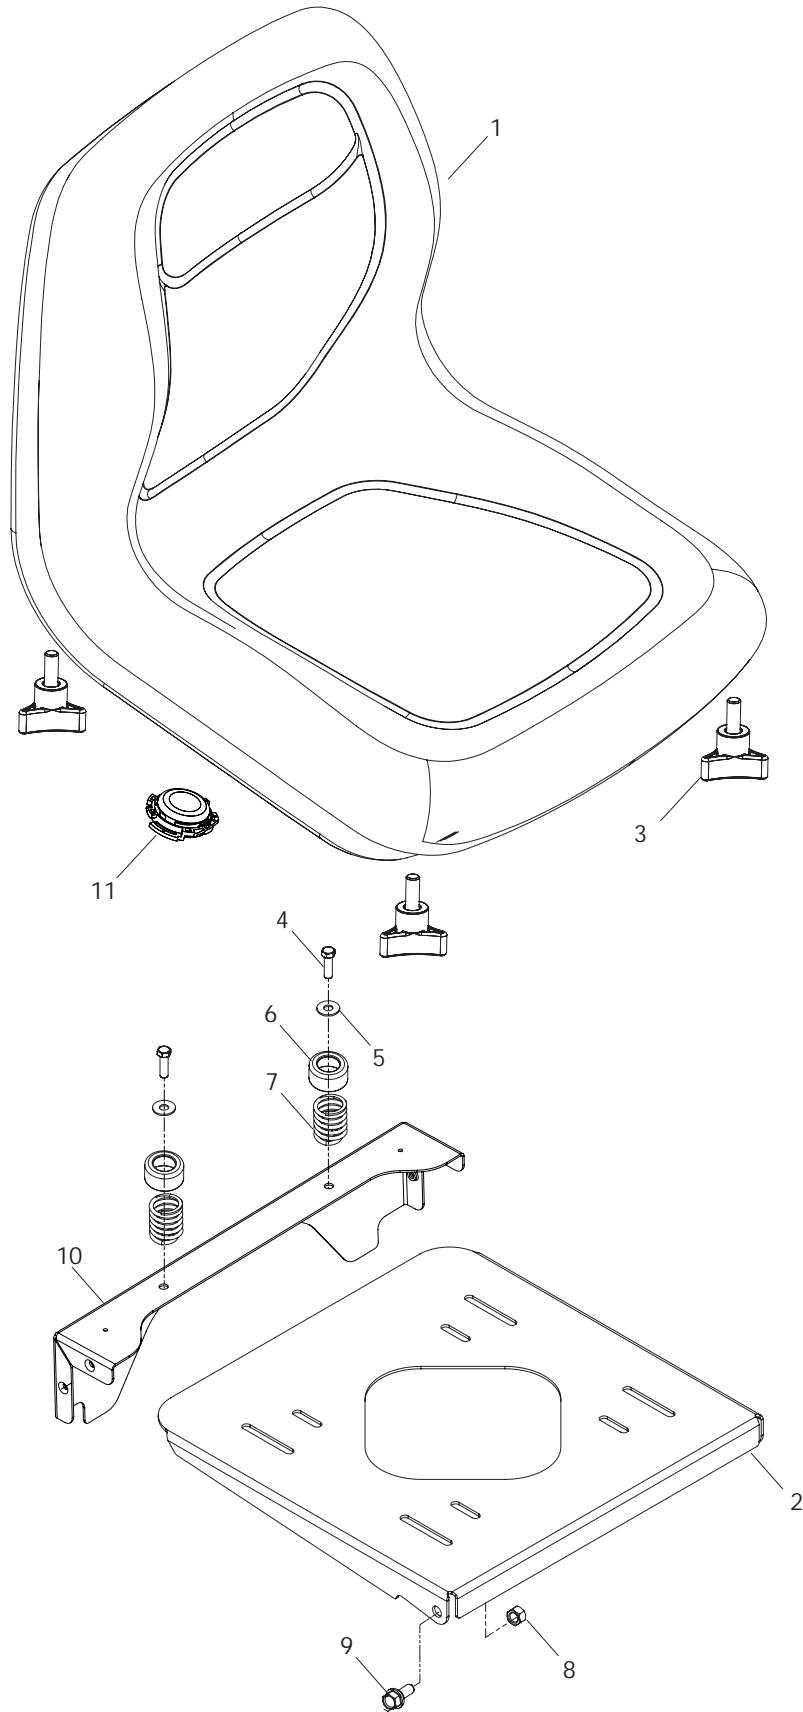

SEAT

For Units With Serial Number After 0806xxxxx