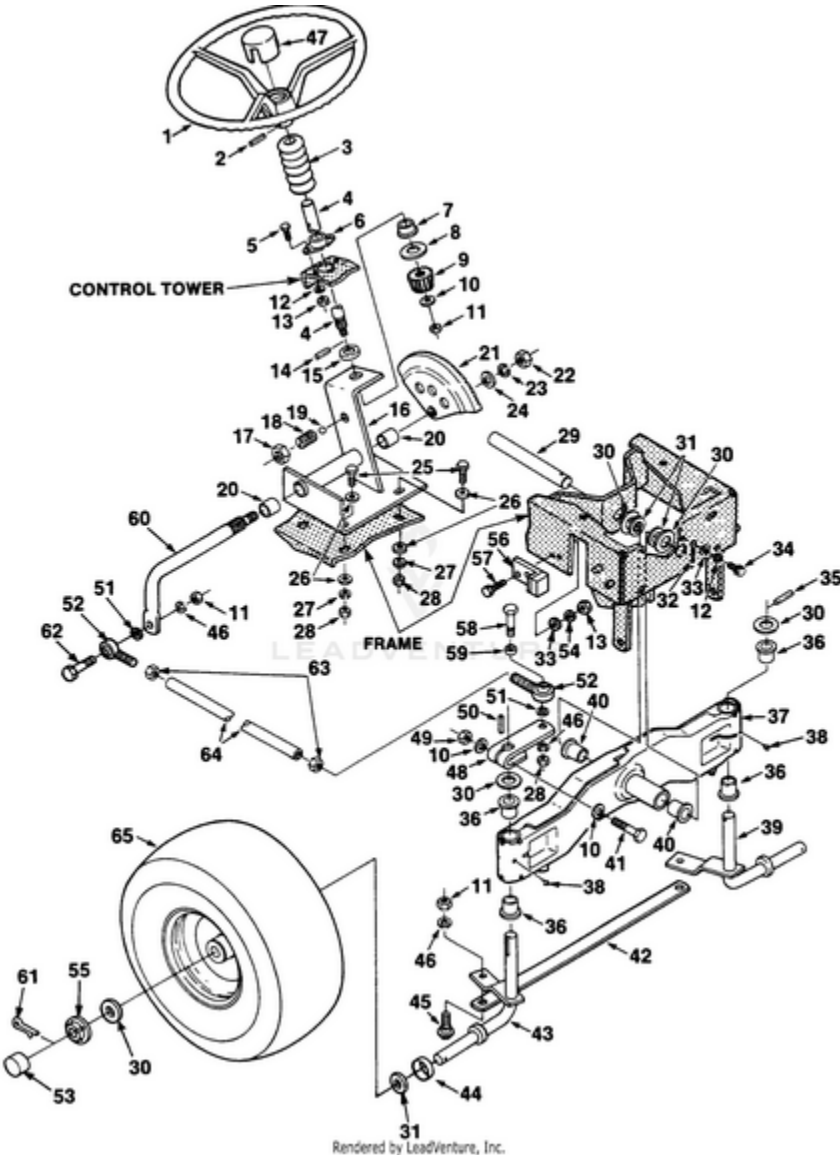

YT16 Tractor UT-33015 - Steering Linkage

Ref #	Part #	Description	Qty	Context Note
1	JA990346	WHEEL- Steering	1	
2	JA461387	PIN- Roll	1	
3	JA993162	BELLOW- Steering	1	
4	JA339632	SHAFT- Steering Wheel	1	
5	JA400104	SCREW- (1/4-20 x 1/2")	2	
6	JA376074	BEARING- Steering Shaft	1	
7	JA346133	BUSHING	1	
8	JA375970	WASHER- Front Hub	1	
9	JA339629	PINION- Steering	1	
10	JA992581	WASHER	2	
11	JA 443110	NUT- Hex (3/8-16)	1	
12	JA446130	WASHER- Lock (1/4-20)	2	
13	JA443102	NUT- Hex (1/4-20)	4	
14	JA461383	PIN- Roll	1	
15	JA376108	SPACER- Steering	1	
16	JA142203	SUPPORT- Steering	1	
17	JA443826	NUT- (5/8-11)	1	
18	JA376121	SPACER- Steering Gr.	1	
19	JA465006	BALL- .312 Dia.	1	
20	JA311555	BUSHING	2	
21	JA392599	GEAR- Steering	1	
22	JA 443118	NUT- (1/2-13)	1	
23	JA446154	WASHER- Lock hvy. (1/2")	1	
24	JA453017	NLA(NO LONGER AVAILABLE)	1	
25	JA400186	SCREW- Hex (5/16-18 x 7/8")	4	
26	JA453009	WASHER- Flat (5/16")	8	
27	JA446136	WASHER- Lock (5/16")	8	
28	JA443106	NUT- Hex (5/16-18)	4	
29	JA376067	ROD	1	
30	JA453022	WASHER- Flat (3/4")	5	
31	JA313820	SPACER- Axle	8	
32	JA460064	PIN- Cotter (1/4 x 1 1/2")	1	
33	JA453023	WASHER- Plain (1/4")	1	
34	JA408878	SCREW- (1/4-20 x 3/4")	1	
35	JA461408	PIN	1	
36	JA376065	BUSHING- Spindle	4	
37	JA142188	AXLE- Front	1	
38	JA471225	FITTING- Grease	2	
39	JA992616	SPINDLE- L.H.	1	
40	JA310084	BEARING	2	
41	JA400272	SCREW- (3/8-16 x 2 1/4")	1