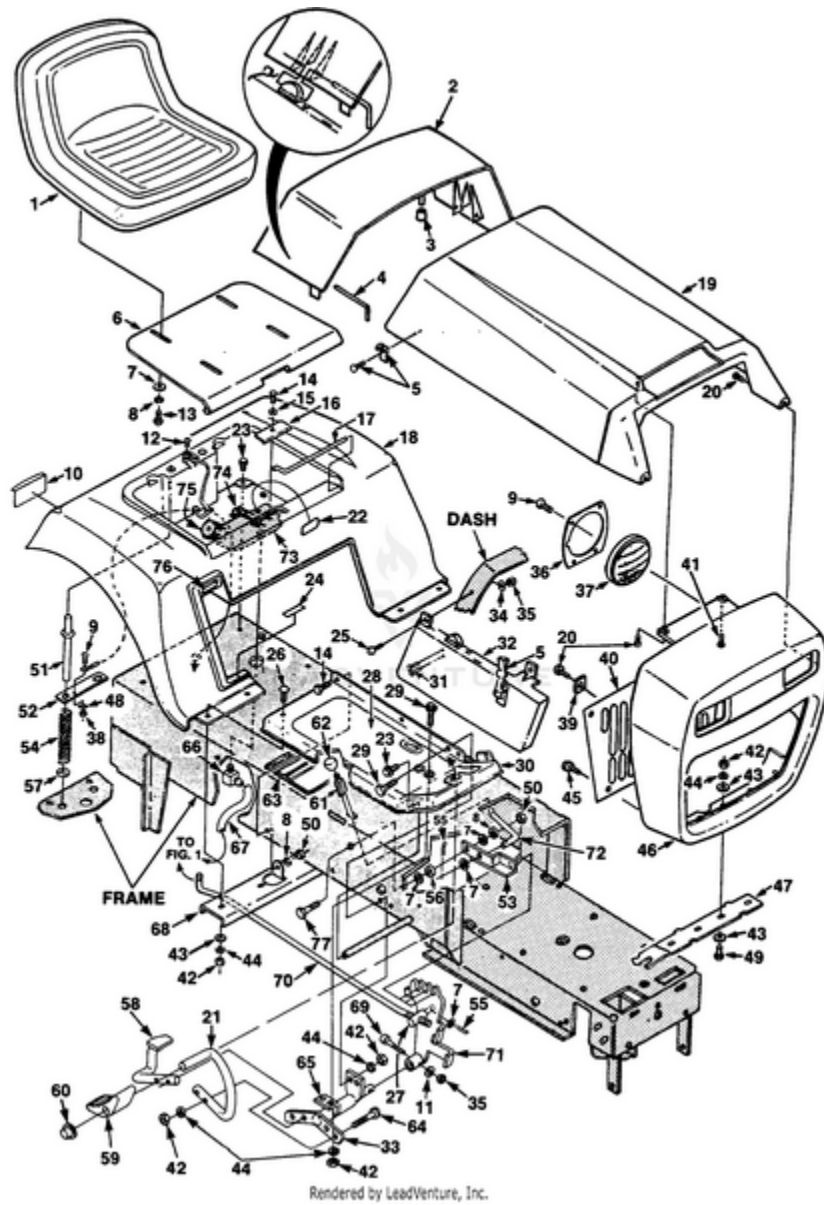

YT16 Tractor UT-33015 - Cowling, Rear Fender, Seat Assembly And Cruise Control

Ref #	Part #	Description	Qty	Context Note
1	JA993705	SEAT	1	
2	JA992163	PANEL- Hood	1	
3	JA992227	BUMPER- Rubber	1	
4	JA992175	PIN- Attachment	2	
5	JA990290	LATCH	2	
6	JA991241	PAN- Seat	1	
7	JA453009	WASHER- Flat (5/16")	8	
8	JA446136	WASHER- Lock 5/16 Hvy.	8	
9	JA403908	SCREW- (10-24 x 3/8")	11	
10	JA335757	REFLECTOR	2	
11	JA455063	WASHER- Thrust	4	
12	JA409254	SCREW- (#10 x 1/2")	1	
13	JA 400182	SCREW- (5/16-18 x 5/8")	6	
14	JA400108	USE 80052	3	
15	JA446130	WASHER- Lock (1/4")	1	
16	JA376120	BRACKET- Rod. Ret.	1	
17	JA376119	ROD- Hinge	2	
18	JA991191	FENDER	1	
19	JA991321	HOOD	1	
20	JA408406	SCREW- (1/4-14 x 1") (YT-15)	5	
	JA408406	SCREW- (1/4-14 x 1") (YT-14, 16 & 18)	4	
21	JA993251	FORWARD ARM	1	
22	JA993684	DECAL- Fill Level	1	
23	JA375978	BOLT	2	
24	JA991017	DECAL- Lo-Lift Position	1	
25	JA403910	SCREW- (10-24 x 1/2")	1	
26	JA441604	BOLT- (1/4-20 x 1")	4	
27	JA991759	CLEVIS	3	
28	JA339612	PAD- Footboard (L.H.)	1	
	JA993324	PAD- Footboard (R.H.)	1	
29	JA400106	SCREW- (1/4-20 x 5/8")	4	
30	JA991271	FOOTBOARD (L.H.)	1	
	JA993269	FOOTBOARD (R.H.)	1	
31	JA464842	RIVET	6	
32	JA993353	PANEL- L.H. Side	1	
	JA993349	PANEL- R.H. Side	1	
33	JA993213	PLATE & SHAFT	1	
34	JA452002	WASHER- Flat (#10)	4	
35	JA444782	NUT (#10-24)	4	
36	JA339626	RETAINER- Headlight	2	
37	JA376091	HEADLIGHT	1