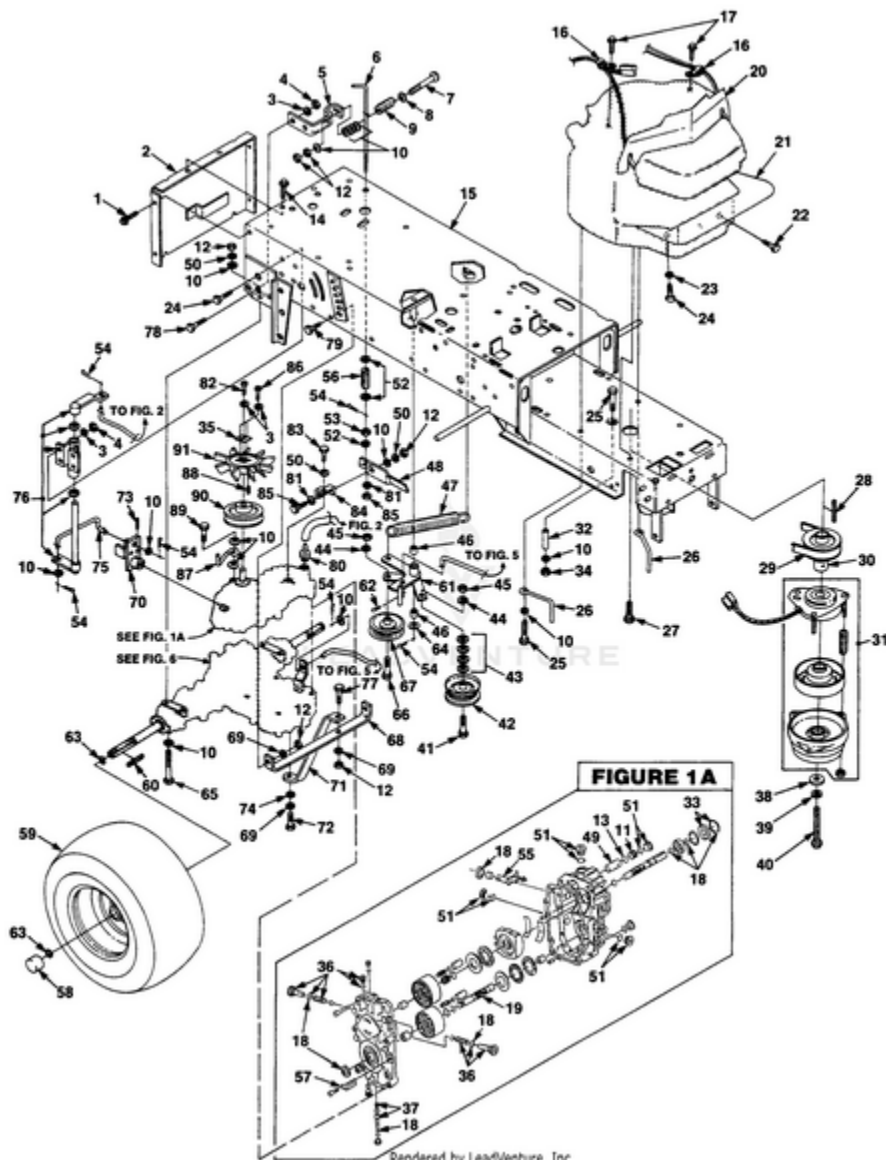

YT16 Tractor UT-33015 - Frame, Transaxle And Engine

Rendered by LeadVenture, Inc.

Ref #	Part #	Description	Qty	Context Note
1	JA408406	SCREW- (1/4-14 x 1")	4	
2	JA392590	BRACKET- Hitch	1	
3	JA446128	WASHER- Lock (1/4")	8	
4	JA443102	NUT- Hex (1/4-20)	6	
5	JA993328	LIMITER- Bracket	2	
6	JA993259	ROD-Dump	1	
7	JA993679	BOLT- Rd.Hd.Sq. Neck (1/4-20 x 4 1/2")	2	
8	JA453013	WASHER (7/16")	2	
9	JA993681	SPRING- Compression	2	
10	JA453009	WASHER- Flat (5/16")	20	
11	JA994573	SPRING (Filter)	1	
12	JA443106	NUT- Hex (5/16-18)	8	
13	JA994574	WASHER (Filter)	1	
14	JA408865	SCREW- (1/4-20 x 9/16")	2	
15	JA994341	FRAME	1	
16	JA994310	CLAMP	2	
17	JA409704	SCREW- Hex (#10-16 x 1/2)	2	
18	JA994565	OVERHAUL- Seal Kit	1	
19	JA994577	SHAFT- Motor	1	
20	JA993272	SHIELD	1	Not used on YT-15 units.
21	JA993275	BULKHEAD	1	Not used on YT-15 units.
22	JA375978	BOLT- (1/4-14 x .44)	2	Not used on YT-15 units.
23	JA446130	WASHER- Lock (1/4-20)	2	Not used on YT-15 units.
24	JA400106	SCREW- (1/4-20 x 5/8") (YT-15)	1	
	JA400106	SCREW- (1/4-20 x 5/8") (YT-14, 16 & 18)	2	
25	JA400198	SCREW- (5/16-18 x 1/4")	2	
26	JA992244	GUIDE- Front Belt	2	
27	JA 400194	SCREW- (5/16-18 x 1 3/4")	2	
28	JA306968	KEY	2	
29	JA992647	BELT	1	
30	JA991071	PULLEY- Drive	1	
31	JA993164	CLUTCH- Brake	1	
32	JA350577	SPACER	1	
33	JA994559	SEAL KIT	1	
34	JA444718	NLA(NO LONGER AVAILABLE)	2	
35	JA993575	PLATE- Retainer	1	
36	JA994561	CHECK VALVE KIT	1