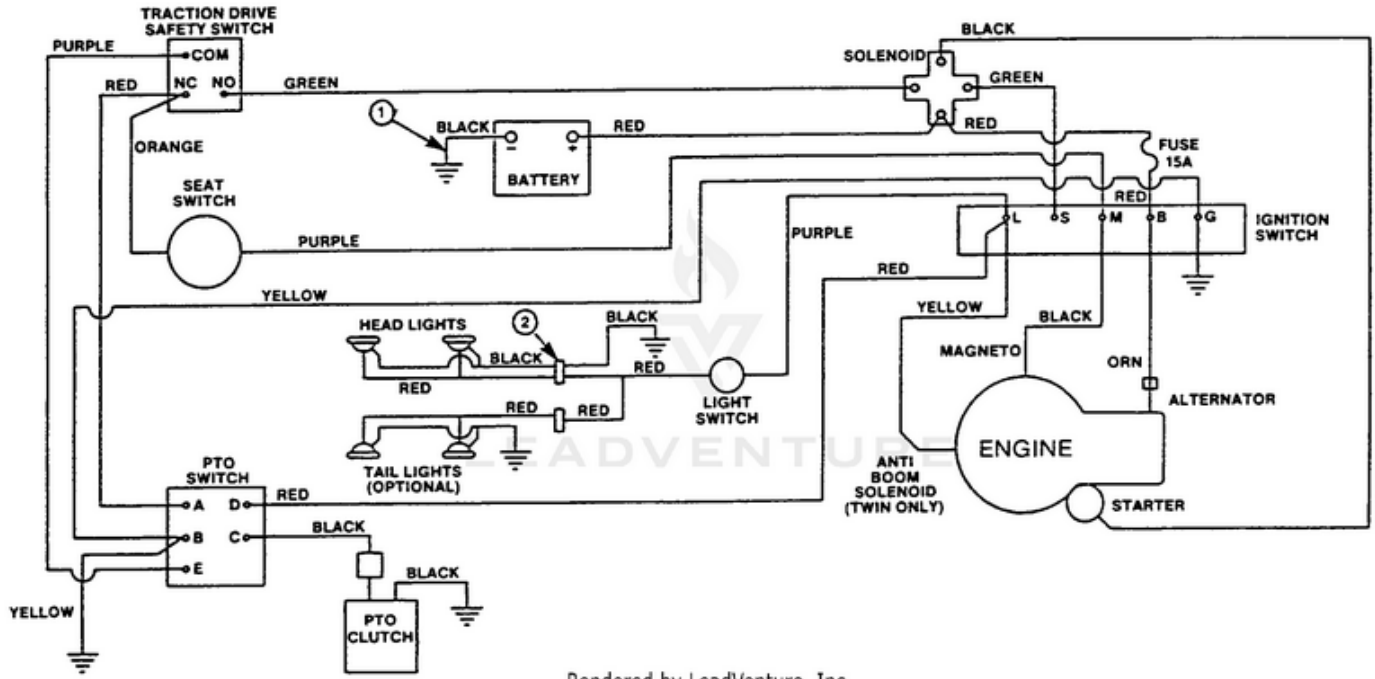

Ref #	Part #	Description	Qty	Context Note
42	JA994522	SHIM- ASSY.	1	
43	JA994501	SEALANT	1	
44	JA994526	NEEDLE- (20 x 26 x 12)	1	
45	JA994517	SCREW- Tapping (8 x 45)	4	
46	JA994537	NUT	6	
47	JA994534	WASHER	6	
48	JA994533	CASE	2	

YT16 Tractor UT-33015 - Wiring Diagram

Rendered by LeadVenture, Inc.