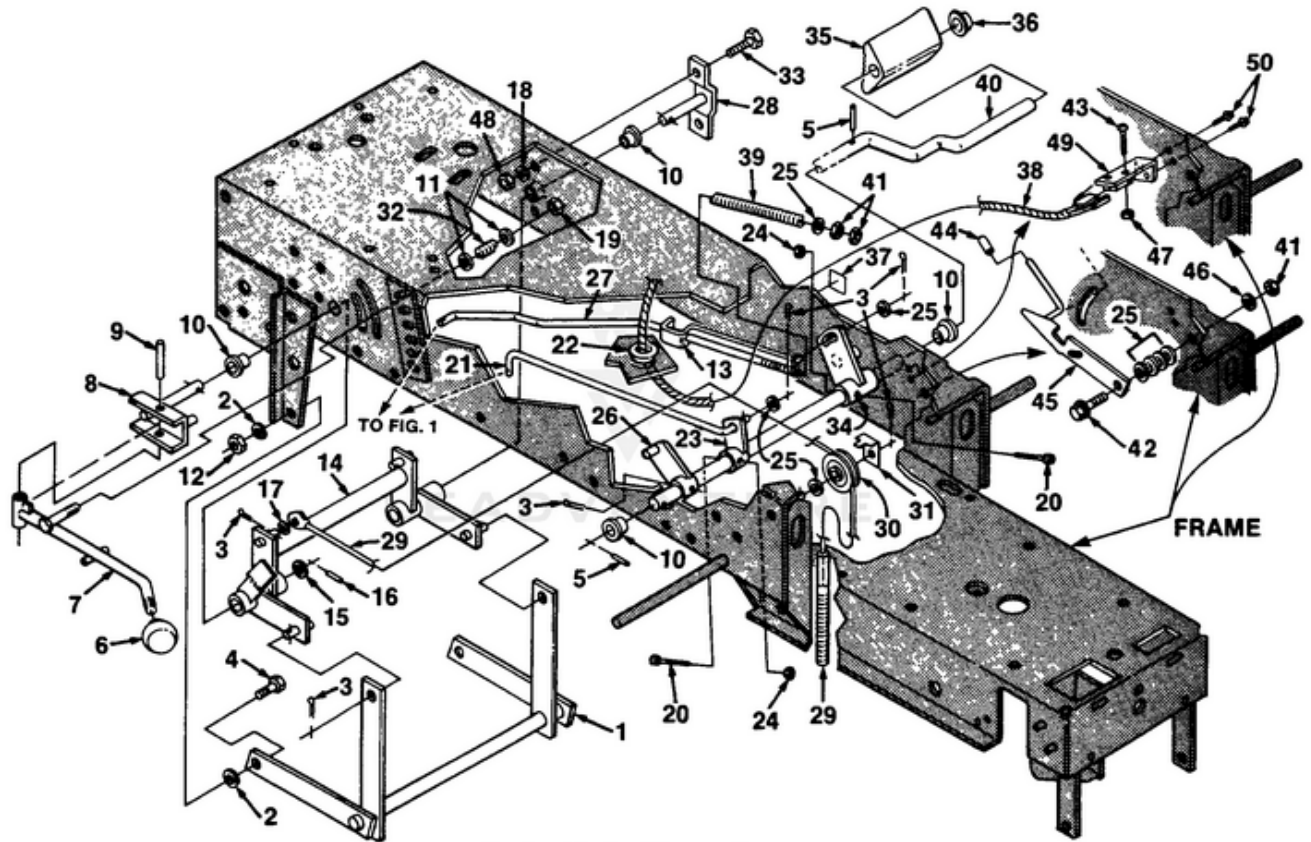

YT16 Tractor UT-33015 - Lift, Brake And Clutch Linkage

Rendered by LeadVenture, Inc.

Ref #	Part #	Description	Qty	Context Note
1	JA993298	LIFT BAR ASSY.	1	
2	JA446142	WASHER- Lock Hvy. (3/8")	8	
3	JA460014	PIN- Cotter (3/32 x 3/4")	9	
4	JA376094	BOLT- Shoulder	2	
5	JA461363	PIN- Roll (1/8 x 1")	2	
6	JA343497	KNOB Shift Lever	1	
7	JA142186	HANDLE ASSY.	1	
8	JA993291	HANDLE LIFT	1	
9	JA461347	PIN- Groove	1	
10	JA351587	BUSHING	4	
11	JA452006	NLA(NO LONGER AVAILABLE)	3	
12	JA 443110	NUT- Hex (3/8 x 16)	8	
13	JA181969	BRACKET- Brake Spring	1	
14	JA993296	REAR LIFT & BUSHING	1	
15	JA453020	WASHER	2	
16	JA461383	PIN- Roll	6	
17	JA453011	WASHER- Flat (3/8")	2	
18	JA446128	WASHER- Lock (1/4")	2	
19	JA444718	NLA(NO LONGER AVAILABLE)	8	
20	JA434027	SCREW- Socket	3	
21	JA376098	ROD- Idler Act	1	
22	JA376066	BUSHING- Snap	1	
23	JA993242	LEVER- Clutch	1	
24	JA444782	NUT- C'Lock (#10-24)	7	
25	JA453009	WASHER- Flat (5/16")	9	
26	JA994331	ARM- Deactivating	1	
27	JA993138	ROD- Brake	1	
28	JA993292	FLANGE & ROD ASSY.	1	
29	JA993289	CABLE- Lift	2	
30	JA376073	PULLEY- Lift Cable	2	
31	JA376015	RETAINER- Cable	2	
32	JA376092	SPRING- Compression	1	
33	JA400106	SCREW	2	
34	JA993243	BRAKE LEVER	1	
35	JA344895	PEDAL- Clutch	1	
36	JA375810	NUT- Push	1	
37	JA993338	DECAL- Park Brake	1	
38	JA991560	SWITCH- Safety	1	
39	JA376102	SPRING- Comp Brake	1	
40	JA993241	ARM- Brake/Clutch	1	
41	JA443106	NUT- (5/16-18)	4	
42	JA375431	BOLT- Shoulder (5/16-18)	2	
43	JA402776	SCREW- Slotted Truss Hd (#4-40 x 1)	2	
44	JA353077	TIP	1