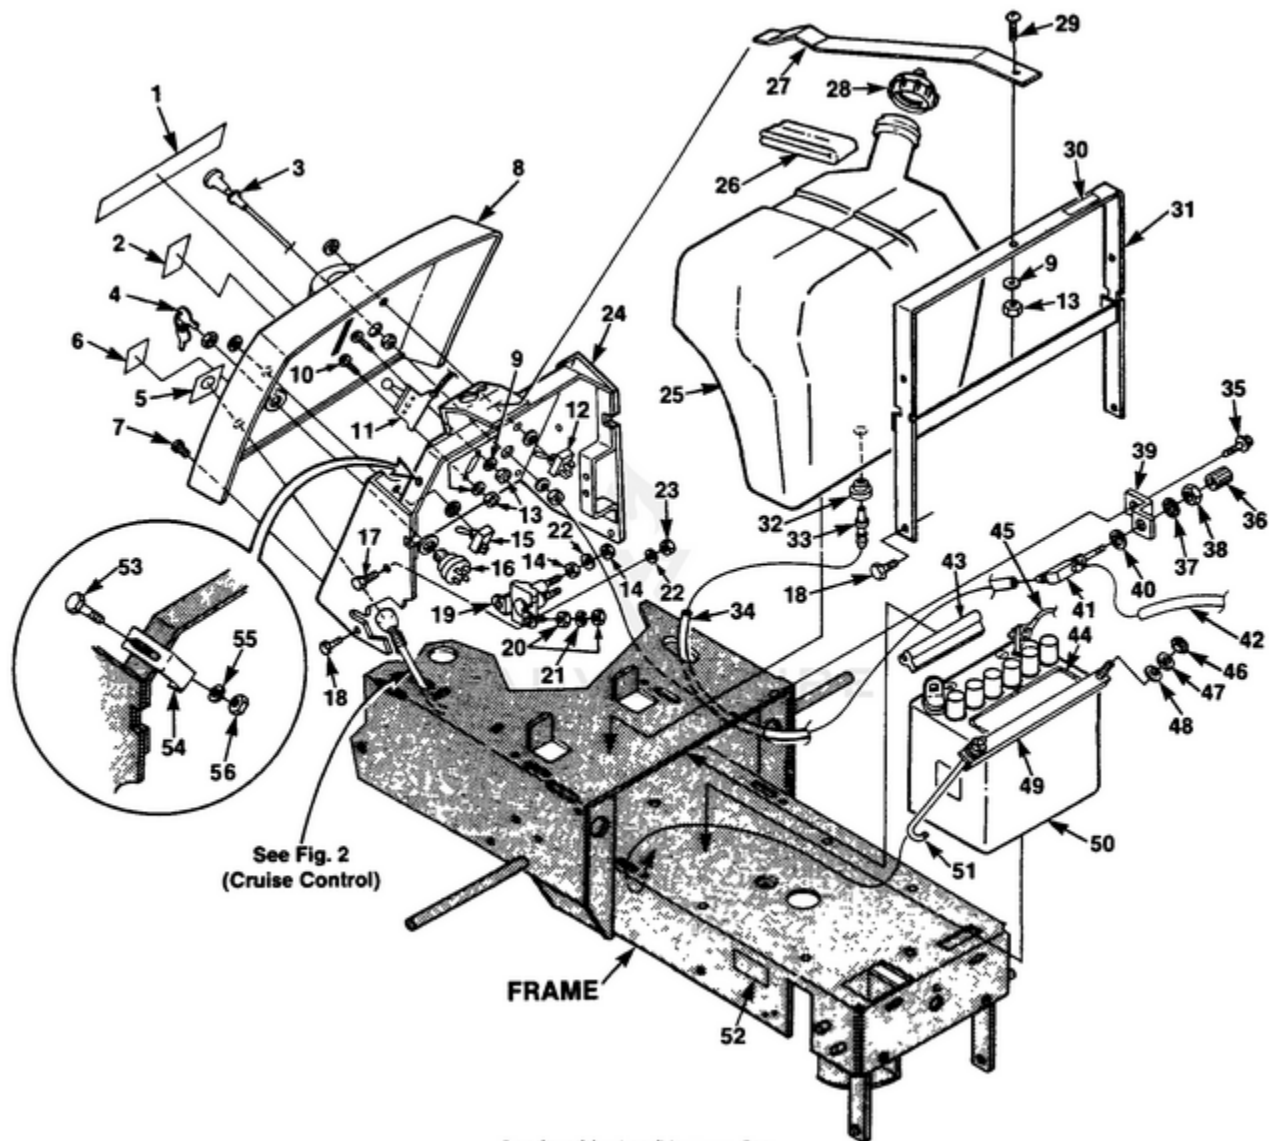

YT16 Tractor UT-33015 - Control Panel, Battery And Gas Tank

Rendered by LeadVenture, Inc.

Ref #	Part #	Description	Qty	Context	Note
1	JA992954	DECAL- Start-Stop	1		
2	JA992223	DECAL- Throttle	1		
3	JA992191	CONTROL- Choke	1		
4	JA343060	KEY- Ignition	1		
5	JA993155	DECAL- Cruise Control	1		
6	JA992953	DECAL- Warning	1		
7	JA409036	SCREW- (#10 x 3/4")	4		
8	JA993102	PANEL- Dash	1		
9	JA452002	WASHER- Flat (1/4")	3		
10	JA403908	SCREW- (#10-24 x 3/8")	11		
11	JA992177	CONTROL- Throttle	1		
12	JA990135	SWITCH- P.T.O.	1		
13	JA444782	NUT- Hex Lock (10-24)	3		
14	JA443802	NUT- Hex (1/4-20)	4		
15	JA158992	SWITCH	1		
16	JA992128	SWITCH- Key	1		
17	JA400104	SCREW- (1/4-20 x 1/2")	2		
18	JA375978	BOLT- Steering Support	4		
19	JA995590	SOLENOID	1		
20	JA444306	NUT- Mach (8-32)	4		
21	JA446112	WASHER- Lock (#8)	2		
22	JA446130	WASHER- Lock (1/4-20)	4		
23	JA443102	NUT- Hex (1/4-20)	2		
24	JA992178	CONTROL TOWER	1		
25	JA992011	TANK- Gas	1		
26	JA992235	PAD- Rubber	1		
27	JA992287	STRAP- Upper	1		
28	JA992212	CAP- Fuel	1		
29	JA403910	SCREW- (10-24 x 1/2")	1		
30	00305	DECAL- Gasohol	1		
31	JA992444	BRACKET- Gas Tank	2		
32	JA361117	BUSHING- Gas Tank	2		
33	JA992162	FITTING- Tank	1		
34	JA993276	TUBE- Fuel (7-50")	1		
35	JA408404	SCREW- (1/4-14 x 3/4")	3		
36	JA375994	KNOB- Shut Off	1		
37	JA447218	WASHER- Lock	1		
38	JA443816	NUT- R.H. (7/16-20)	1		
39	JA993993	BRACKET- Fuel Valve	1		
40	JA453013	WASHER	2		
41	JA375995	VALVE	1		