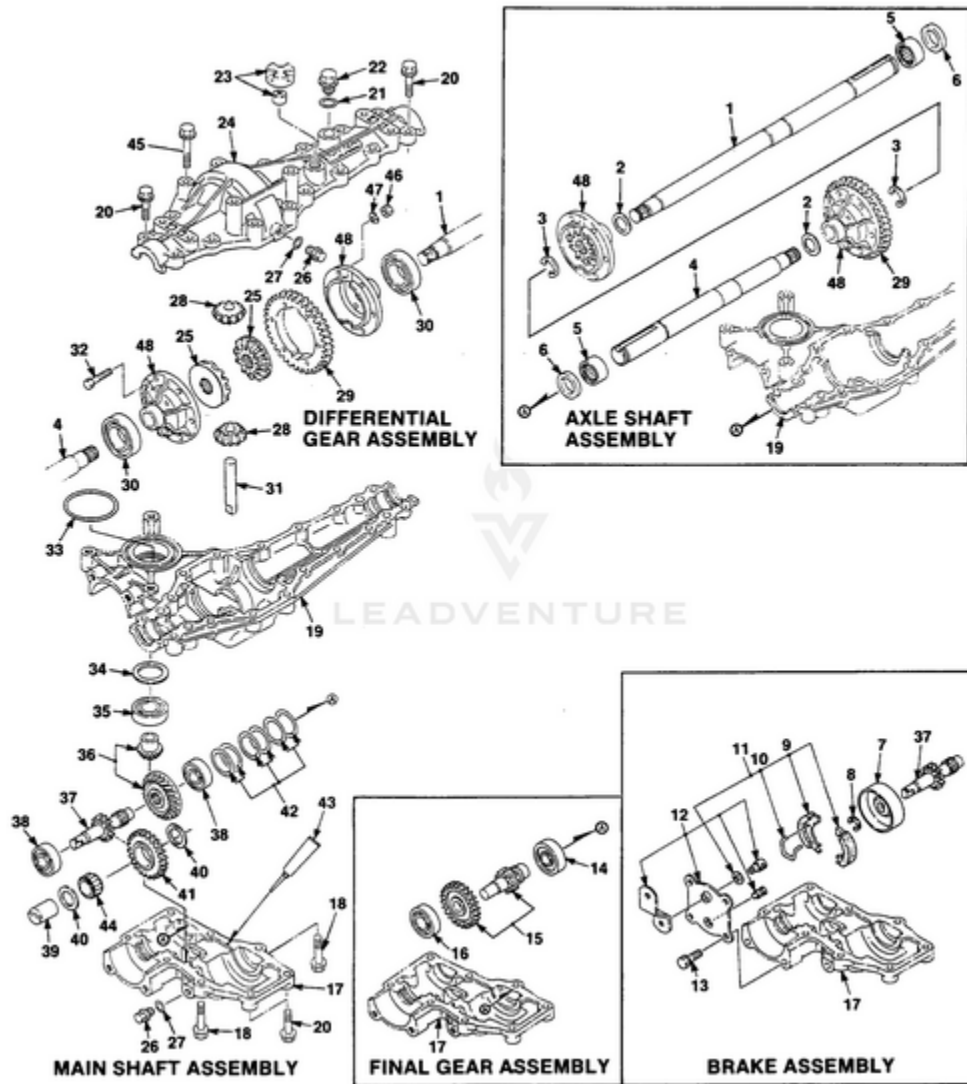

YT16 Tractor UT-33015 - Transaxle Assemblies

Rendered by LeadVenture, Inc.

Ref #	Part #	Description	Qty	Context Note
1	JA994545	AXLE & SHAFT (R)	1	
2	JA994543	WASHER- (20 x 29.5 x 2)	2	
3	JA994547	RING- (15)	2	
4	JA994544	AXLE- Shaft	1	
5	JA994546	NEEDLE	2	
6	JA994548	SEAL	2	
7	JA994549	DRUM- Brake	1	
8	JA994557	RING- (10)	1	
9	JA994554	SHOE- Brake	2	
10	JA994555	SPRING	1	
11	JA994553	BRAKE- Assy (CB-1)	1	
12	JA994556	BRAKE COVER ASSY.	1	
13	JA994558	BOLT- (w/washer) (8 x 20)	4	
14	JA994541	BEARING (6203)	1	
15	JA994538	FINAL PINION ASSY.	1	
16	JA994542	BEARING- (6302)	1	
17	JA994505	CASE- Lower	1	
18	JA994516	SCREW- Tapping (8 x 35)	6	
19	JA994502	MISSION CASE	1	
20	JA994515	SCREW- Tapping (8 x 30)	14	
21	JA994509	PACKING- (P16)	1	
22	JA994507	PLUG- (14)	1	
23	JA994504	VENT VALVE ASSY.	1	
24	JA994503	UPPER CASE	1	
25	JA994529	GEAR- Differential	2	
26	JA994506	PLUG	2	
27	JA994508	PACKING	2	
28	JA994532	PINION- Differential	2	
29	JA994539	GEAR- Final (43)	1	
30	JA994535	BEARING- (6006)	2	
31	JA994531	SHAFT- Diff. Pinion	1	
32	JA994536	BOLT- (6 x 30)	6	
33	JA994514	PACKING- (G60)	1	
34	JA994518	WASHER- (.30 x 42 x 2)	1	
35	JA994527	BEARING- (6004)	1	
36	JA994519	MOTOR GEAR ASSY	1	
37	JA994521	MAIN SHAFT	1	
38	JA994528	BEARING- (6202)	2	
39	JA994523	SHAFT- Idle	1	
40	JA994525	WASHER- Thrust	2	
41	JA994524	GEAR- (24)	1