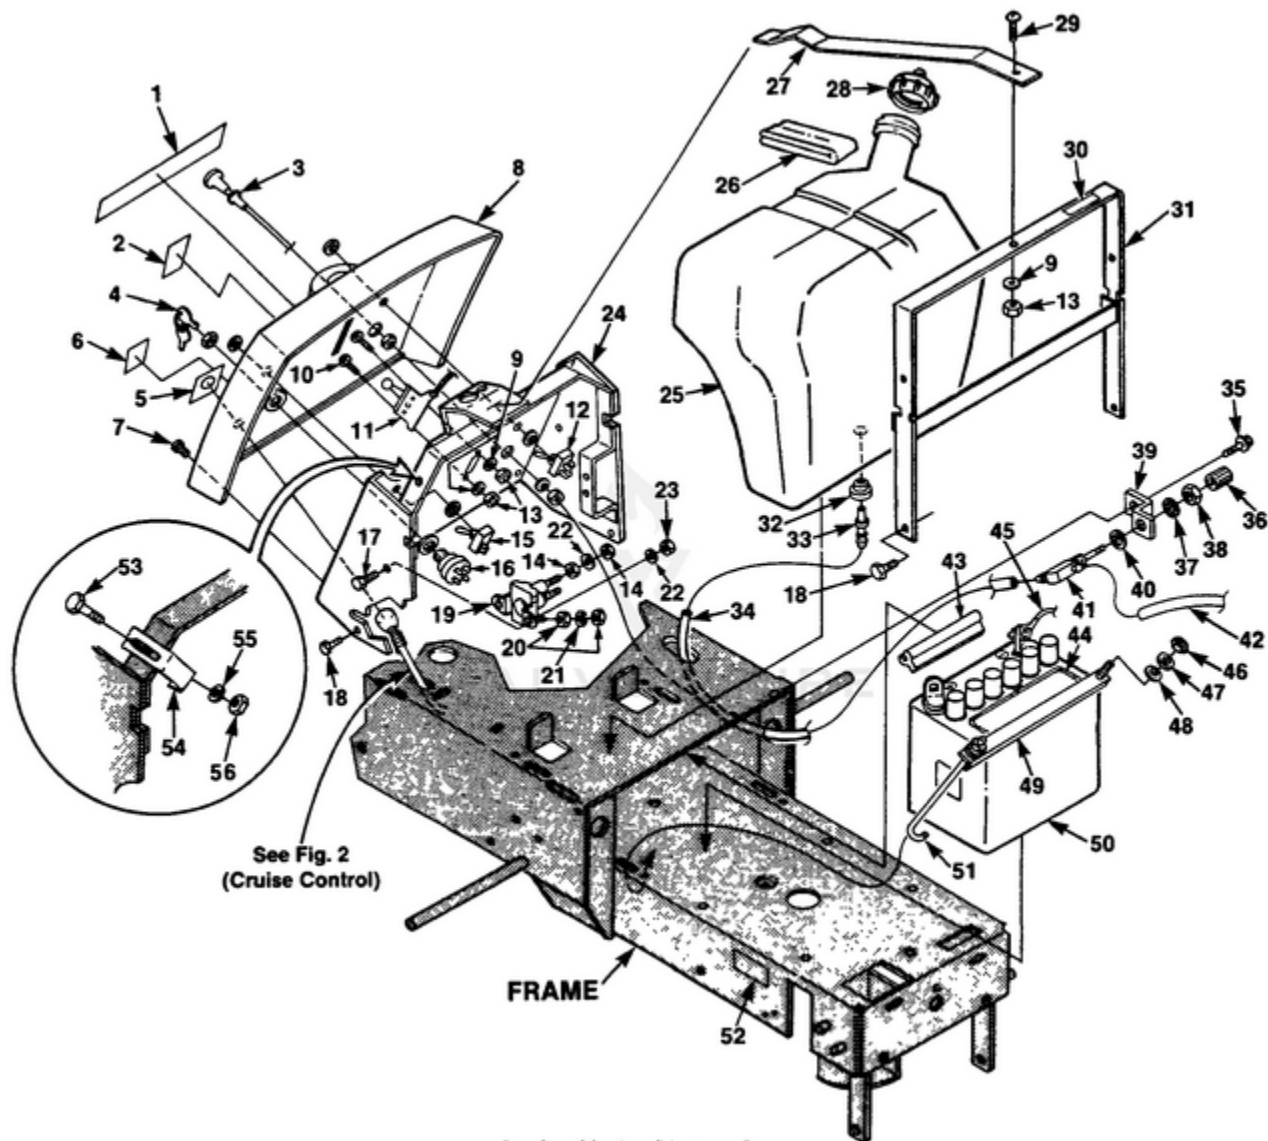

YT15 Tractor UT-33019 - Control Panel, Battery And Gas Tank

Rendered by LeadVenture, Inc.

Ref #	Part #	Description	Qty	Context	Note
1	JA992954	DECAL- Start-Stop	1		
2	JA992223	DECAL- Throttle	1		
3	JA992191	CONTROL- Choke	1		
4	JA343060	KEY- Ignition	1		
5	JA993155	DECAL- Cruise Control	1		
6	JA992953	DECAL- Warning	1		
7	JA409036	SCREW- (#10 x 3/4")	4		
8	JA993102	PANEL- Dash	1		
9	JA452002	WASHER- Flat (1/4")	3		
10	JA403908	SCREW- (#10-24 x 3/8")	11		
11	JA992177	CONTROL- Throttle	1		
12	JA990135	SWITCH- P.T.O.	1		
13	JA444782	NUT- Hex Lock (10-24)	3		
14	JA443802	NUT- Hex (1/4-20)	4		
15	JA158992	SWITCH	1		
16	JA992128	SWITCH- Key	1		
17	JA400104	SCREW- (1/4-20 x 1/2")	2		
18	JA375978	BOLT- Steering Support	4		
19	JA995590	SOLENOID	1		
20	JA444306	NUT- Mach (8-32)	4		
21	JA446112	WASHER- Lock (#8)	2		
22	JA446130	WASHER- Lock (1/4-20)	4		
23	JA443102	NUT- Hex (1/4-20)	2		
24	JA992178	CONTROL TOWER	1		
25	JA992011	TANK- Gas	1		
26	JA992235	PAD- Rubber	1		
27	JA992287	STRAP- Upper	1		
28	JA992212	CAP- Fuel	1		
29	JA403910	SCREW- (10-24 x 1/2")	1		
30	00305	DECAL- Gasohol	1		
31	JA992444	BRACKET- Gas Tank	2		
32	JA361117	BUSHING- Gas Tank	2		
33	JA992162	FITTING- Tank	1		
34	JA993276	TUBE- Fuel (7-50")	1		
35	JA408404	SCREW- (1/4-14 x 3/4")	3		
36	JA375994	KNOB- Shut Off	1		
37	JA447218	WASHER- Lock	1		
38	JA443816	NUT- R.H. (7/16-20)	1		
39	JA993993	BRACKET- Fuel Valve	1		
40	JA453013	WASHER	2		
41	JA375995	VALVE	1		