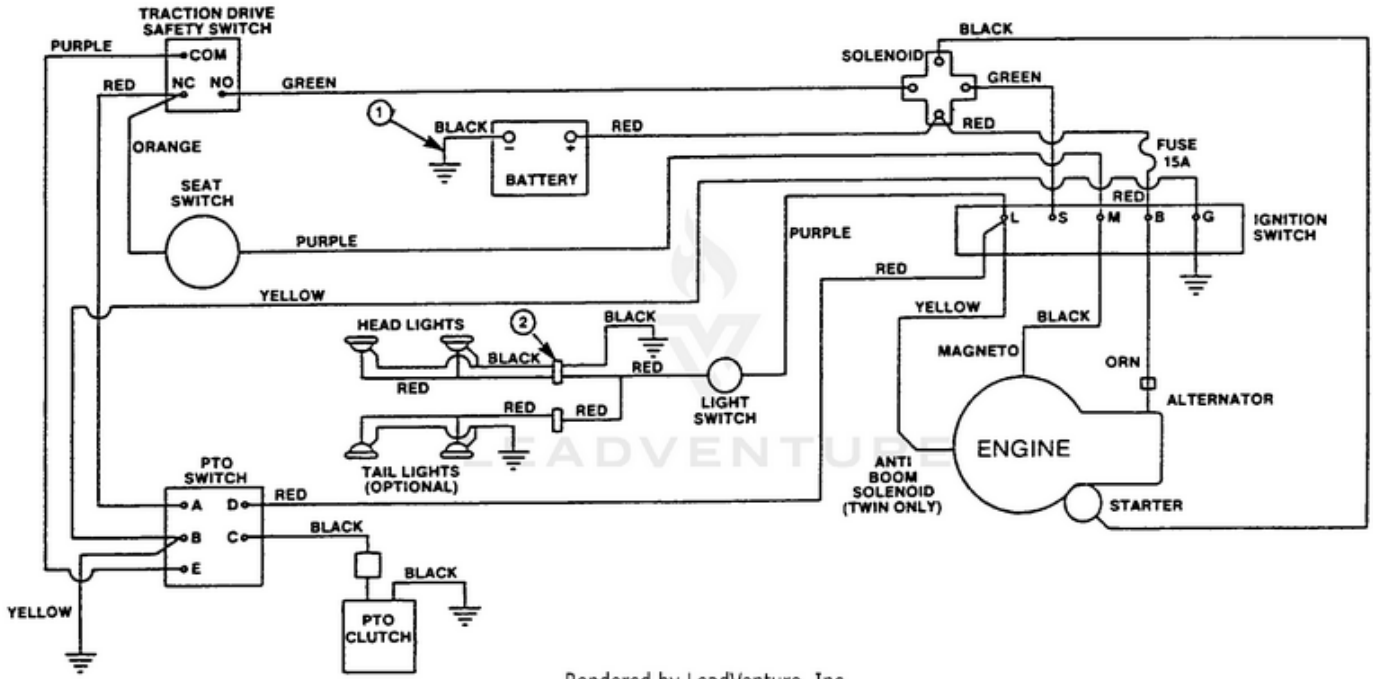

Ref #	Part #	Description	Qty	Context Note
42	JA994522	SHIM- ASSY.	1	
43	JA994501	SEALANT	1	
44	JA994526	NEEDLE- (20 x 26 x 12)	1	
45	JA994517	SCREW- Tapping (8 x 45)	4	
46	JA994537	NUT	6	
47	JA994534	WASHER	6	
48	JA994533	CASE	2	

YT15 Tractor UT-33019 - Wiring Diagram

Rendered by LeadVenture, Inc.