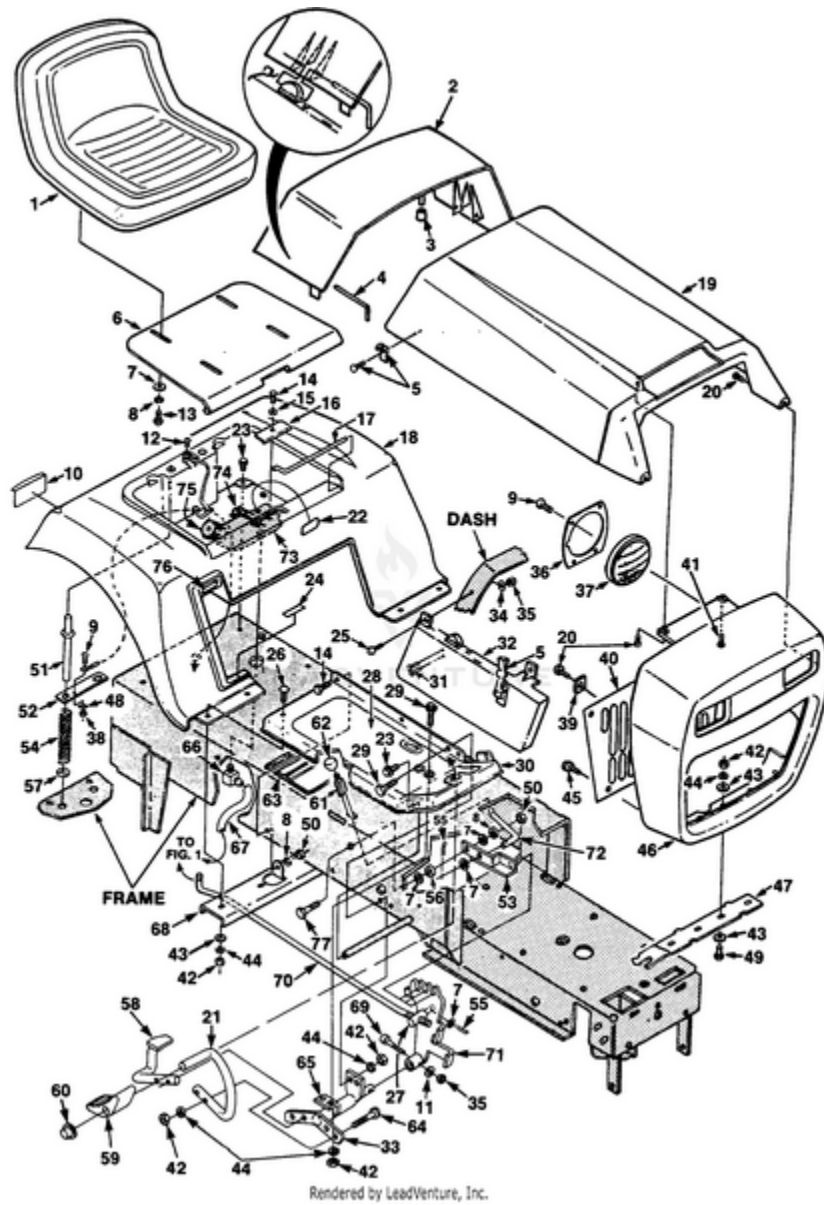

YT15 Tractor UT-33019 - Cowling, Rear Fender, Seat Assembly And Cruise Control

Ref #	Part #	Description	Qty	Context Note
1	JA993705	SEAT	1	
2	JA992163	PANEL- Hood	1	
3	JA992227	BUMPER- Rubber	1	
4	JA992175	PIN- Attachment	2	
5	JA990290	LATCH	2	
6	JA991241	PAN- Seat	1	
7	JA453009	WASHER- Flat (5/16")	8	
8	JA446136	WASHER- Lock 5/16 Hvy.	8	
9	JA403908	SCREW- (10-24 x 3/8")	11	
10	JA335757	REFLECTOR	2	
11	JA455063	WASHER- Thrust	4	
12	JA409254	SCREW- (#10 x 1/2")	1	
13	JA 400182	SCREW- (5/16-18 x 5/8")	6	
14	JA400108	USE 80052	3	
15	JA446130	WASHER- Lock (1/4")	1	
16	JA376120	BRACKET- Rod. Ret.	1	
17	JA376119	ROD- Hinge	2	
18	JA991191	FENDER	1	
19	JA991321	HOOD	1	
20	JA408406	SCREW- (1/4-14 x 1") (YT-15)	5	
	JA408406	SCREW- (1/4-14 x 1") (YT-14, 16 & 18)	4	
21	JA993251	FORWARD ARM	1	
22	JA993684	DECAL- Fill Level	1	
23	JA375978	BOLT	2	
24	JA991017	DECAL- Lo-Lift Position	1	
25	JA403910	SCREW- (10-24 x 1/2")	1	
26	JA441604	BOLT- (1/4-20 x 1")	4	
27	JA991759	CLEVIS	3	
28	JA339612	PAD- Footboard (L.H.)	1	
	JA993324	PAD- Footboard (R.H.)	1	
29	JA400106	SCREW- (1/4-20 x 5/8")	4	
30	JA991271	FOOTBOARD (L.H.)	1	
	JA993269	FOOTBOARD (R.H.)	1	
31	JA464842	RIVET	6	
32	JA993353	PANEL- L.H. Side	1	
	JA993349	PANEL- R.H. Side	1	
33	JA993213	PLATE & SHAFT	1	
34	JA452002	WASHER- Flat (#10)	4	
35	JA444782	NUT (#10-24)	4	
36	JA339626	RETAINER- Headlight	2	
37	JA376091	HEADLIGHT	1