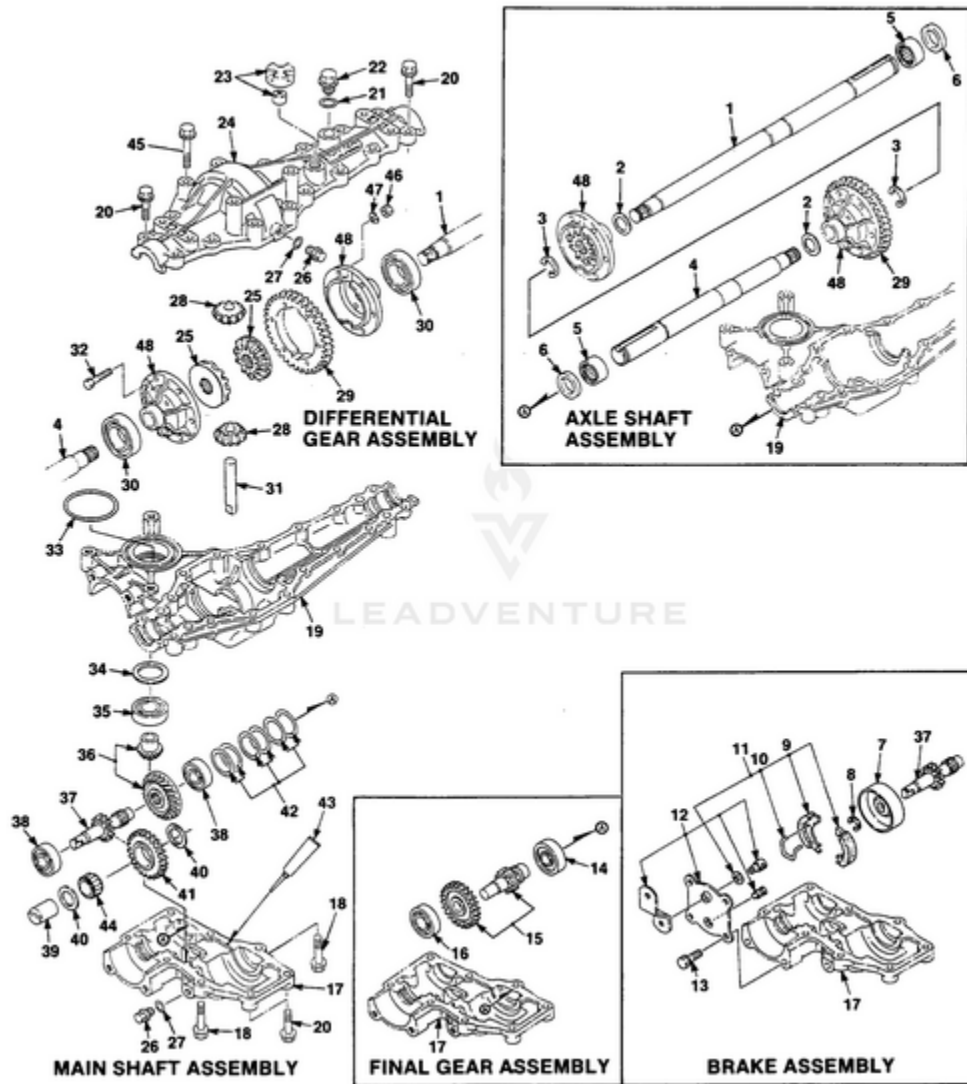

YT15 Tractor UT-33019 - Transaxle Assemblies

Rendered by LeadVenture, Inc.

Ref #	Part #	Description	Qty	Context Note
1	JA994545	AXLE & SHAFT (R)	1	
2	JA994543	WASHER- (20 x 29.5 x 2)	2	
3	JA994547	RING- (15)	2	
4	JA994544	AXLE- Shaft	1	
5	JA994546	NEEDLE	2	
6	JA994548	SEAL	2	
7	JA994549	DRUM- Brake	1	
8	JA994557	RING- (10)	1	
9	JA994554	SHOE- Brake	2	
10	JA994555	SPRING	1	
11	JA994553	BRAKE- Assy (CB-1)	1	
12	JA994556	BRAKE COVER ASSY.	1	
13	JA994558	BOLT- (w/washer) (8 x 20)	4	
14	JA994541	BEARING (6203)	1	
15	JA994538	FINAL PINION ASSY.	1	
16	JA994542	BEARING- (6302)	1	
17	JA994505	CASE- Lower	1	
18	JA994516	SCREW- Tapping (8 x 35)	6	
19	JA994502	MISSION CASE	1	
20	JA994515	SCREW- Tapping (8 x 30)	14	
21	JA994509	PACKING- (P16)	1	
22	JA994507	PLUG- (14)	1	
23	JA994504	VENT VALVE ASSY.	1	
24	JA994503	UPPER CASE	1	
25	JA994529	GEAR- Differential	2	
26	JA994506	PLUG	2	
27	JA994508	PACKING	2	
28	JA994532	PINION- Differential	2	
29	JA994539	GEAR- Final (43)	1	
30	JA994535	BEARING- (6006)	2	
31	JA994531	SHAFT- Diff. Pinion	1	
32	JA994536	BOLT- (6 x 30)	6	
33	JA994514	PACKING- (G60)	1	
34	JA994518	WASHER- (.30 x 42 x 2)	1	
35	JA994527	BEARING- (6004)	1	
36	JA994519	MOTOR GEAR ASSY	1	
37	JA994521	MAIN SHAFT	1	
38	JA994528	BEARING- (6202)	2	
39	JA994523	SHAFT- Idle	1	
40	JA994525	WASHER- Thrust	2	
41	JA994524	GEAR- (24)	1