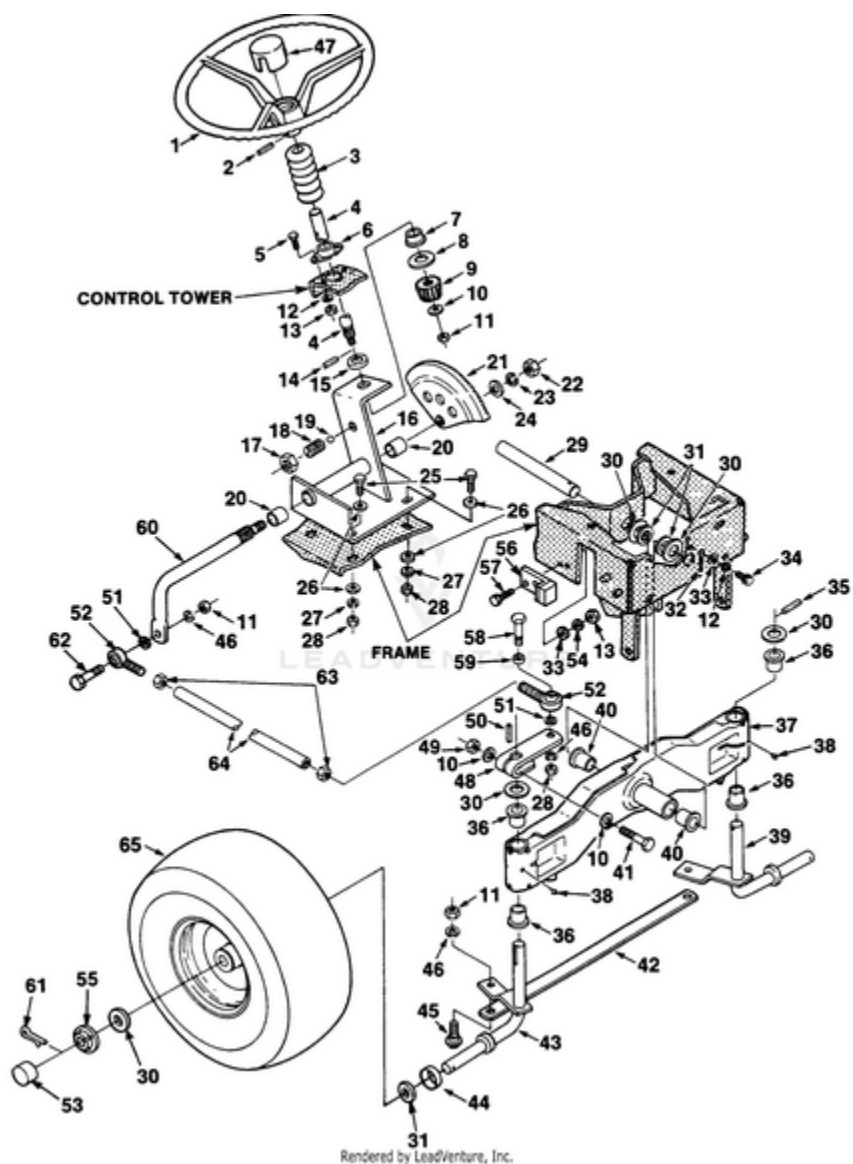

YT15 Tractor UT-33019 - Steering Linkage

Ref #	Part #	Description	Qty	Context	Note
1	JA990346	WHEEL- Steering	1		
2	JA461387	PIN- Roll	1		
3	JA993162	BELLOW- Steering	1		
4	JA339632	SHAFT- Steering Wheel	1		
5	JA400104	SCREW- (1/4-20 x 1/2")	2		
6	JA376074	BEARING- Steering Shaft	1		
7	JA346133	BUSHING	1		
8	JA375970	WASHER- Front Hub	1		
9	JA339629	PINION- Steering	1		
10	JA992581	WASHER	2		
11	JA 443110	NUT- Hex (3/8-16)	1		
12	JA446130	WASHER- Lock (1/4-20)	2		
13	JA443102	NUT- Hex (1/4-20)	4		
14	JA461383	PIN- Roll	1		
15	JA376108	SPACER- Steering	1		
16	JA142203	SUPPORT- Steering	1		
17	JA443826	NUT- (5/8-11)	1		
18	JA376121	SPACER- Steering Gr.	1		
19	JA465006	BALL- .312 Dia.	1		
20	JA311555	BUSHING	2		
21	JA392599	GEAR- Steering	1		
22	JA 443118	NUT- (1/2-13)	1		
23	JA446154	WASHER- Lock hvy. (1/2")	1		
24	JA453017	NLA(NO LONGER AVAILABLE)	1		
25	JA400186	SCREW- Hex (5/16-18 x 7/8")	4		
26	JA453009	WASHER- Flat (5/16")	8		
27	JA446136	WASHER- Lock (5/16")	8		
28	JA443106	NUT- Hex (5/16-18)	4		
29	JA376067	ROD	1		
30	JA453022	WASHER- Flat (3/4")	5		
31	JA313820	SPACER- Axle	8		
32	JA460064	PIN- Cotter (1/4 x 1 1/2")	1		
33	JA453023	WASHER- Plain (1/4")	1		
34	JA408878	SCREW- (1/4-20 x 3/4")	1		
35	JA461408	PIN	1		
36	JA376065	BUSHING- Spindle	4		
37	JA142188	AXLE- Front	1		
38	JA471225	FITTING- Grease	2		
39	JA992616	SPINDLE- L.H.	1		
40	JA310084	BEARING	2		
41	JA400272	SCREW- (3/8-16 x 2 1/4")	1