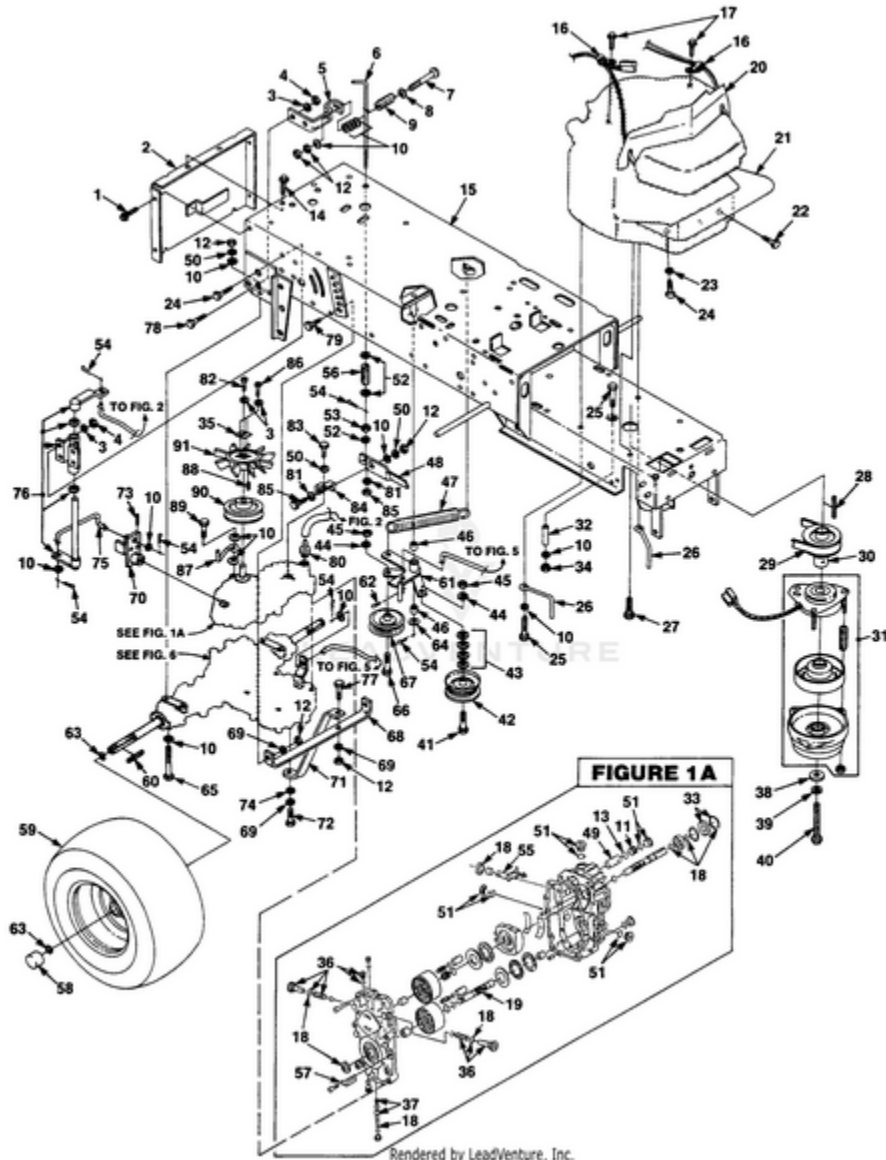

YT15 Tractor UT-33019 - Frame, Transaxle And Engine

Ref #	Part #	Description	Qty	Context Note
1	JA408406	SCREW- (1/4-14 x 1")	4	
2	JA392590	BRACKET- Hitch	1	
3	JA446128	WASHER- Lock (1/4")	8	
4	JA443102	NUT- Hex (1/4-20)	6	
5	JA993328	LIMITER- Bracket	2	
6	JA993259	ROD-Dump	1	
7	JA993679	BOLT- Rd.Hd.Sq. Neck (1/4-20 x 4 1/2")	2	
8	JA453013	WASHER (7/16")	2	
9	JA993681	SPRING- Compression	2	
10	JA453009	WASHER- Flat (5/16")	20	
11	JA994573	SPRING (Filter)	1	
12	JA443106	NUT- Hex (5/16-18)	8	
13	JA994574	WASHER (Filter)	1	
14	JA408865	SCREW- (1/4-20 x 9/16")	2	
15	JA994341	FRAME	1	
16	JA994310	CLAMP	2	
17	JA409704	SCREW- Hex (#10-16 x 1/2)	2	
18	JA994565	OVERHAUL- Seal Kit	1	
19	JA994577	SHAFT- Motor	1	
20	JA993272	SHIELD	1	Not used on YT-15 units.
21	JA993275	BULKHEAD	1	Not used on YT-15 units.
22	JA375978	BOLT- (1/4-14 x .44)	2	Not used on YT-15 units.
23	JA446130	WASHER- Lock (1/4-20)	2	Not used on YT-15 units.
24	JA400106	SCREW- (1/4-20 x 5/8") (YT-15)	1	
	JA400106	SCREW- (1/4-20 x 5/8") (YT-14, 16 & 18)	2	
25	JA400198	SCREW- (5/16-18 x 1/4")	2	
26	JA992244	GUIDE- Front Belt	2	
27	JA 400194	SCREW- (5/16-18 x 1 3/4")	2	
28	JA306968	KEY	2	
29	JA992647	BELT	1	
30	JA991071	PULLEY- Drive	1	
31	JA993164	CLUTCH- Brake	1	
32	JA350577	SPACER	1	
33	JA994559	SEAL KIT	1	
34	JA444718	NLA(NO LONGER AVAILABLE)	2	
35	JA993575	PLATE- Retainer	1	
36	JA994561	CHECK VALVE KIT	1