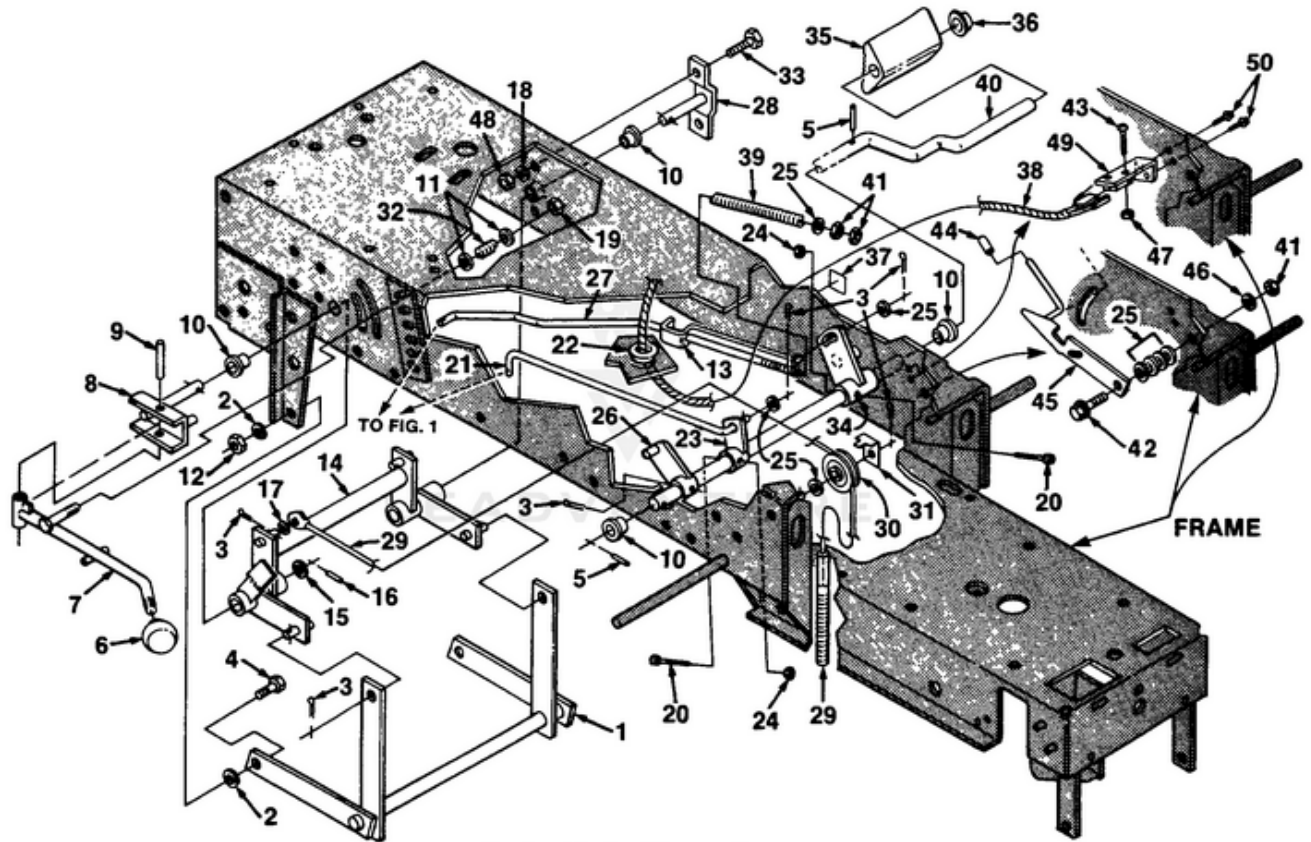

YT15 Tractor UT-33019 - Lift, Brake And Clutch Linkage

Rendered by LeadVenture, Inc.

Ref #	Part #	Description	Qty	Context Note
1	JA993298	LIFT BAR ASSY.	1	
2	JA446142	WASHER- Lock Hvy. (3/8")	8	
3	JA460014	PIN- Cotter (3/32 x 3/4")	9	
4	JA376094	BOLT- Shoulder	2	
5	JA461363	PIN- Roll (1/8 x 1")	2	
6	JA343497	KNOB Shift Lever	1	
7	JA142186	HANDLE ASSY.	1	
8	JA993291	HANDLE LIFT	1	
9	JA461347	PIN- Groove	1	
10	JA351587	BUSHING	4	
11	JA452006	NLA(NO LONGER AVAILABLE)	3	
12	JA 443110	NUT- Hex (3/8 x 16)	8	
13	JA181969	BRACKET- Brake Spring	1	
14	JA993296	REAR LIFT & BUSHING	1	
15	JA453020	WASHER	2	
16	JA461383	PIN- Roll	6	
17	JA453011	WASHER- Flat (3/8")	2	
18	JA446128	WASHER- Lock (1/4")	2	
19	JA444718	NLA(NO LONGER AVAILABLE)	8	
20	JA434027	SCREW- Socket	3	
21	JA376098	ROD- Idler Act	1	
22	JA376066	BUSHING- Snap	1	
23	JA993242	LEVER- Clutch	1	
24	JA444782	NUT- C'Lock (#10-24)	7	
25	JA453009	WASHER- Flat (5/16")	9	
26	JA994331	ARM- Deactivating	1	
27	JA993138	ROD- Brake	1	
28	JA993292	FLANGE & ROD ASSY.	1	
29	JA993289	CABLE- Lift	2	
30	JA376073	PULLEY- Lift Cable	2	
31	JA376015	RETAINER- Cable	2	
32	JA376092	SPRING- Compression	1	
33	JA400106	SCREW	2	
34	JA993243	BRAKE LEVER	1	
35	JA344895	PEDAL- Clutch	1	
36	JA375810	NUT- Push	1	
37	JA993338	DECAL- Park Brake	1	
38	JA991560	SWITCH- Safety	1	
39	JA376102	SPRING- Comp Brake	1	
40	JA993241	ARM- Brake/Clutch	1	
41	JA443106	NUT- (5/16-18)	4	
42	JA375431	BOLT- Shoulder (5/16-18)	2	
43	JA402776	SCREW- Slotted Truss Hd (#4-40 x 1)	2	
44	JA353077	TIP	1