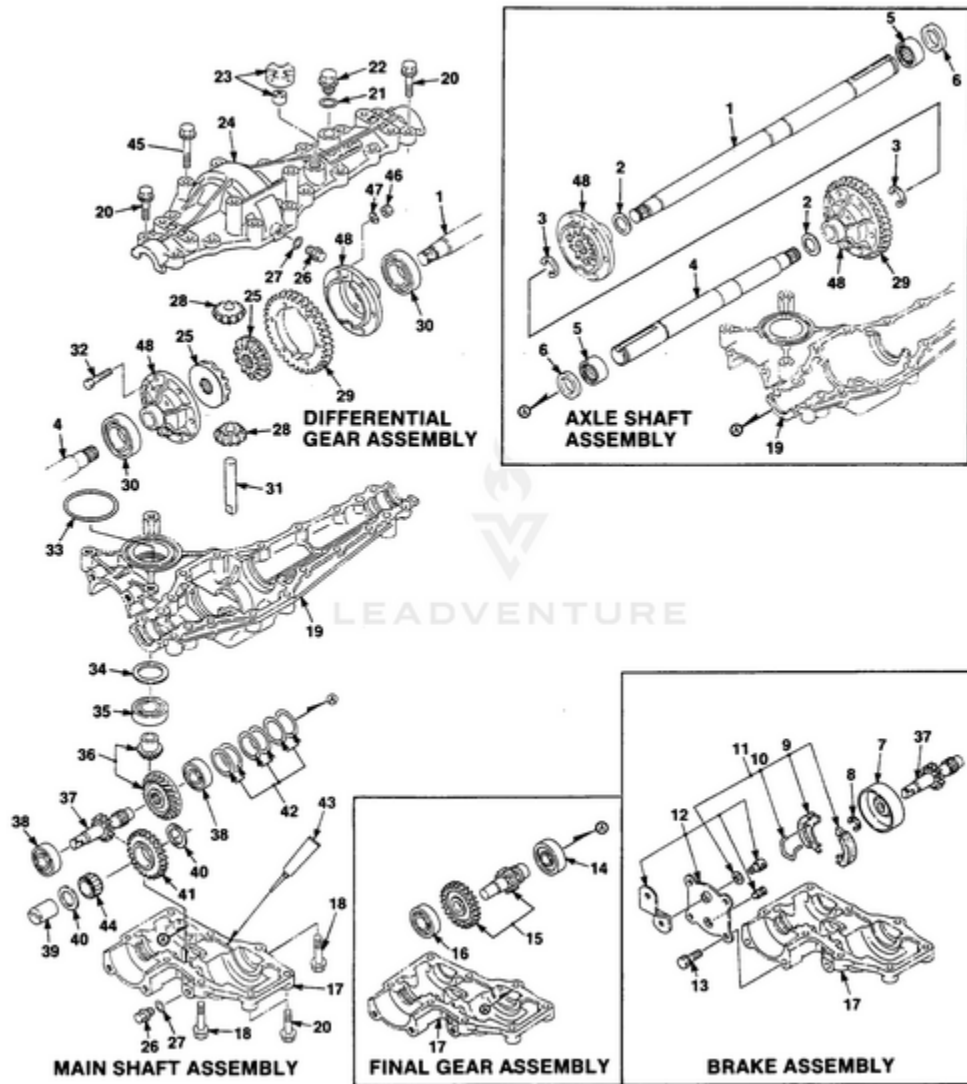

YT14 Tractor UT-33017 - Transaxle Assemblies

Rendered by LeadVenture, Inc.

Ref #	Part #	Description	Qty	Context Note
1	JA994545	AXLE & SHAFT (R)	1	
2	JA994543	WASHER- (20 x 29.5 x 2)	2	
3	JA994547	RING- (15)	2	
4	JA994544	AXLE- Shaft	1	
5	JA994546	NEEDLE	2	
6	JA994548	SEAL	2	
7	JA994549	DRUM- Brake	1	
8	JA994557	RING- (10)	1	
9	JA994554	SHOE- Brake	2	
10	JA994555	SPRING	1	
11	JA994553	BRAKE- Assy (CB-1)	1	
12	JA994556	BRAKE COVER ASSY.	1	
13	JA994558	BOLT- (w/washer) (8 x 20)	4	
14	JA994541	BEARING (6203)	1	
15	JA994538	FINAL PINION ASSY.	1	
16	JA994542	BEARING- (6302)	1	
17	JA994505	CASE- Lower	1	
18	JA994516	SCREW- Tapping (8 x 35)	6	
19	JA994502	MISSION CASE	1	
20	JA994515	SCREW- Tapping (8 x 30)	14	
21	JA994509	PACKING- (P16)	1	
22	JA994507	PLUG- (14)	1	
23	JA994504	VENT VALVE ASSY.	1	
24	JA994503	UPPER CASE	1	
25	JA994529	GEAR- Differential	2	
26	JA994506	PLUG	2	
27	JA994508	PACKING	2	
28	JA994532	PINION- Differential	2	
29	JA994539	GEAR- Final (43)	1	
30	JA994535	BEARING- (6006)	2	
31	JA994531	SHAFT- Diff. Pinion	1	
32	JA994536	BOLT- (6 x 30)	6	
33	JA994514	PACKING- (G60)	1	
34	JA994518	WASHER- (.30 x 42 x 2)	1	
35	JA994527	BEARING- (6004)	1	
36	JA994519	MOTOR GEAR ASSY	1	
37	JA994521	MAIN SHAFT	1	
38	JA994528	BEARING- (6202)	2	
39	JA994523	SHAFT- Idle	1	
40	JA994525	WASHER- Thrust	2	
41	JA994524	GEAR- (24)	1