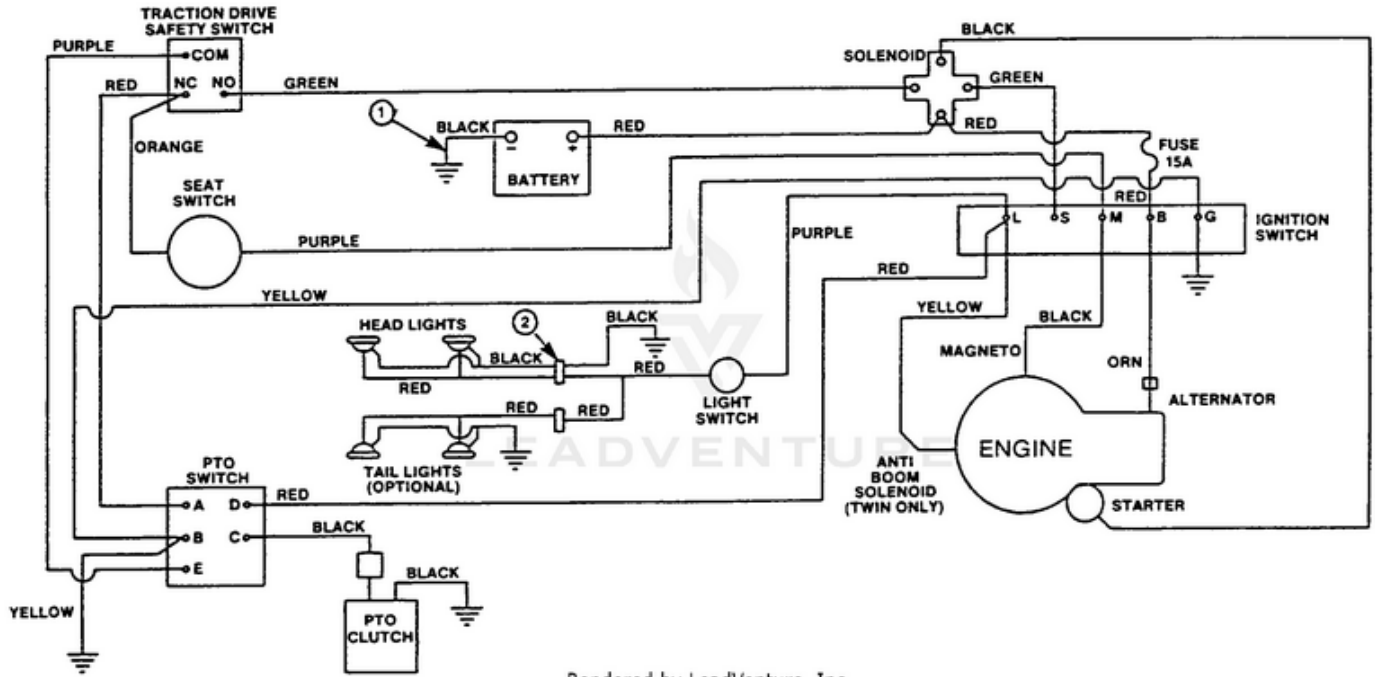

Ref #	Part #	Description	Qty	Context Note
42	JA994522	SHIM- ASSY.	1	
43	JA994501	SEALANT	1	
44	JA994526	NEEDLE- (20 x 26 x 12)	1	
45	JA994517	SCREW- Tapping (8 x 45)	4	
46	JA994537	NUT	6	
47	JA994534	WASHER	6	
48	JA994533	CASE	2	

YT14 Tractor UT-33017 - Wiring Diagram

Rendered by LeadVenture, Inc.