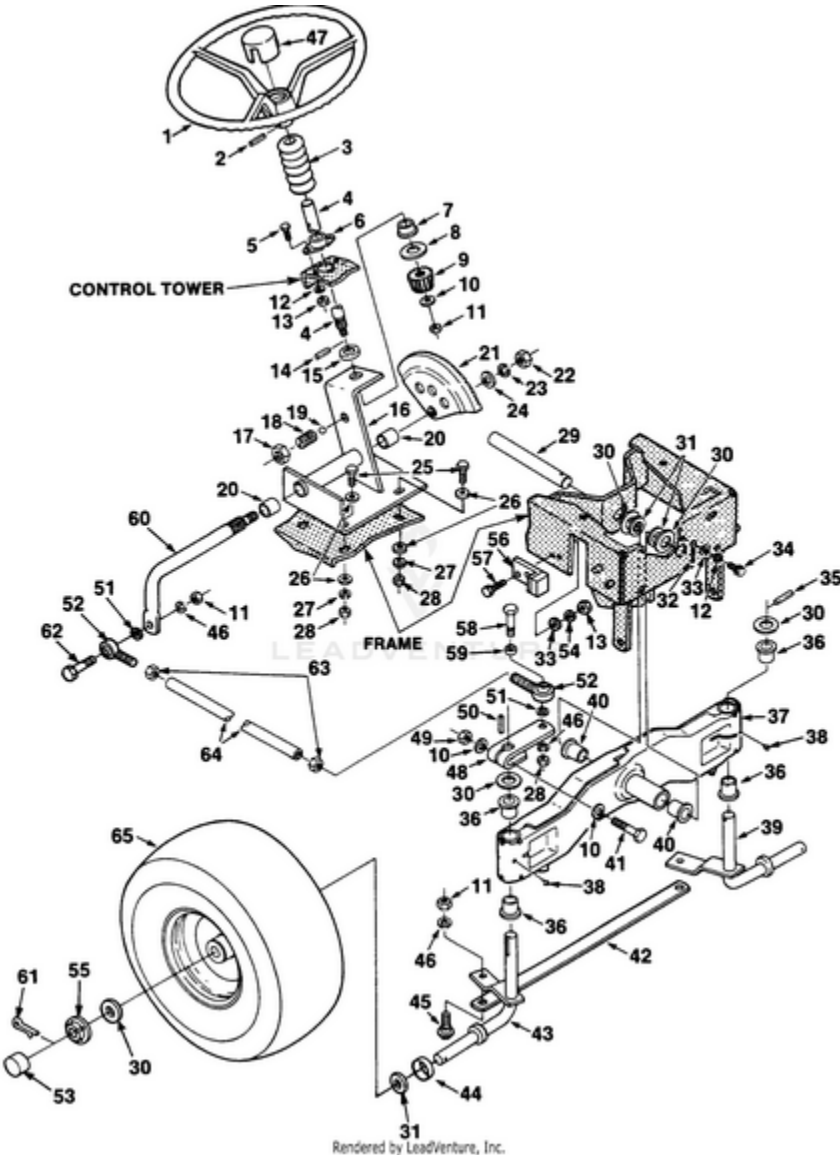

YT14 Tractor UT-33017 - Steering Linkage

Ref #	Part #	Description	Qty	Context Note
1	JA990346	WHEEL- Steering	1	
2	JA461387	PIN- Roll	1	
3	JA993162	BELLOW- Steering	1	
4	JA339632	SHAFT- Steering Wheel	1	
5	JA400104	SCREW- (1/4-20 x 1/2")	2	
6	JA376074	BEARING- Steering Shaft	1	
7	JA346133	BUSHING	1	
8	JA375970	WASHER- Front Hub	1	
9	JA339629	PINION- Steering	1	
10	JA992581	WASHER	2	
11	JA 443110	NUT- Hex (3/8-16)	1	
12	JA446130	WASHER- Lock (1/4-20)	2	
13	JA443102	NUT- Hex (1/4-20)	4	
14	JA461383	PIN- Roll	1	
15	JA376108	SPACER- Steering	1	
16	JA142203	SUPPORT- Steering	1	
17	JA443826	NUT- (5/8-11)	1	
18	JA376121	SPACER- Steering Gr.	1	
19	JA465006	BALL- .312 Dia.	1	
20	JA311555	BUSHING	2	
21	JA392599	GEAR- Steering	1	
22	JA 443118	NUT- (1/2-13)	1	
23	JA446154	WASHER- Lock hvy. (1/2")	1	
24	JA453017	NLA(NO LONGER AVAILABLE)	1	
25	JA400186	SCREW- Hex (5/16-18 x 7/8")	4	
26	JA453009	WASHER- Flat (5/16")	8	
27	JA446136	WASHER- Lock (5/16")	8	
28	JA443106	NUT- Hex (5/16-18)	4	
29	JA376067	ROD	1	
30	JA453022	WASHER- Flat (3/4")	5	
31	JA313820	SPACER- Axle	8	
32	JA460064	PIN- Cotter (1/4 x 1 1/2")	1	
33	JA453023	WASHER- Plain (1/4")	1	
34	JA408878	SCREW- (1/4-20 x 3/4")	1	
35	JA461408	PIN	1	
36	JA376065	BUSHING- Spindle	4	
37	JA142188	AXLE- Front	1	
38	JA471225	FITTING- Grease	2	
39	JA992616	SPINDLE- L.H.	1	
40	JA310084	BEARING	2	
41	JA400272	SCREW- (3/8-16 x 2 1/4")	1