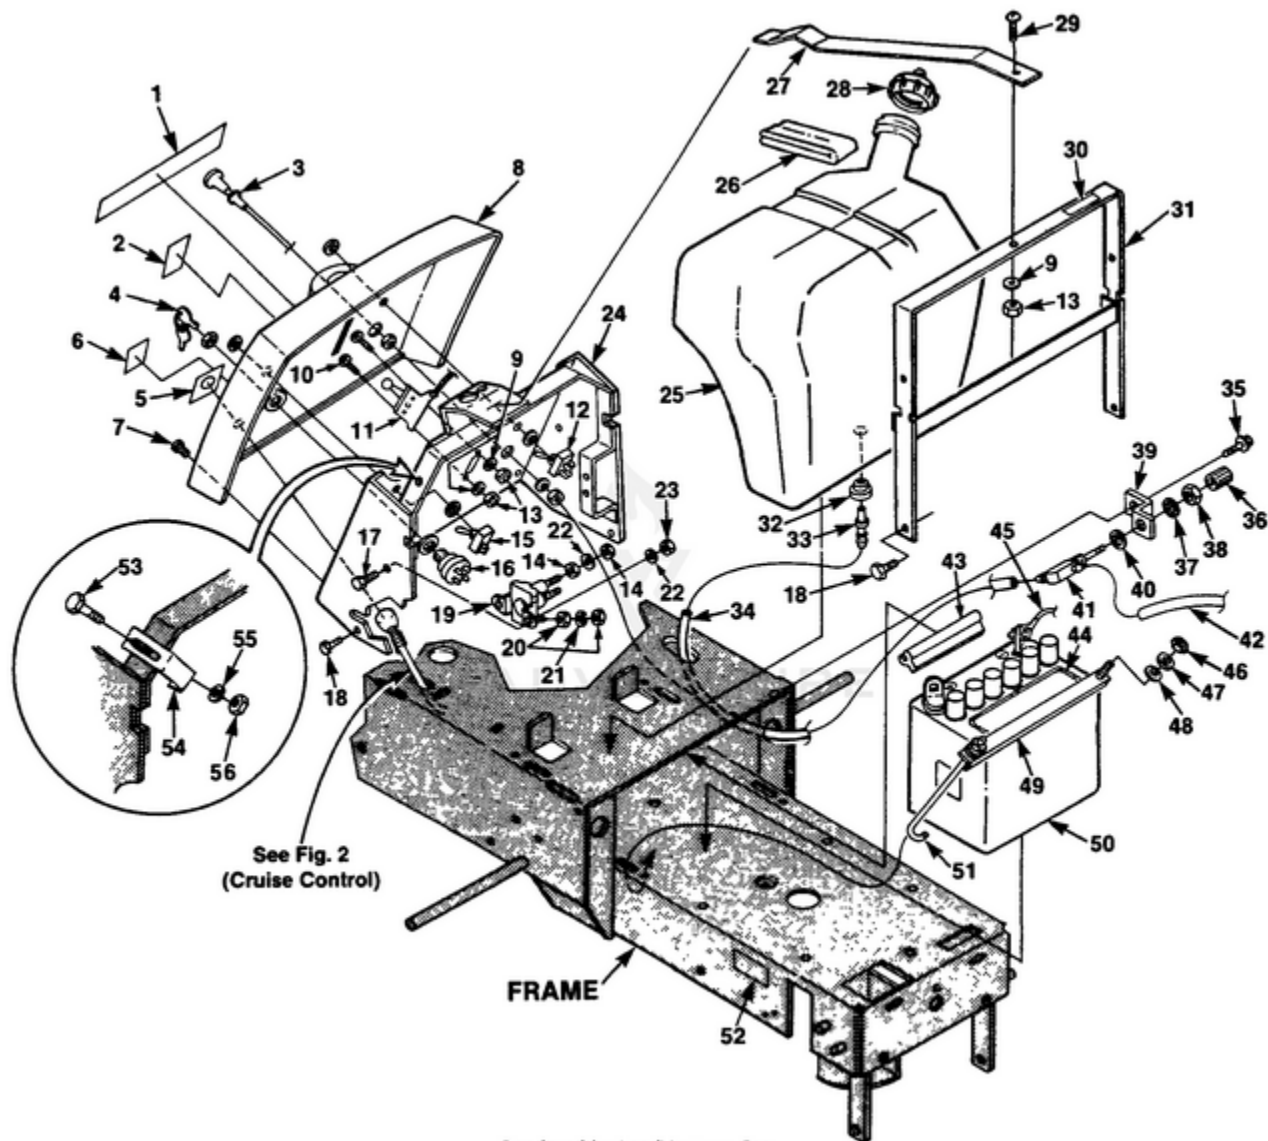

YT14 Tractor UT-33017 - Control Panel, Battery And Gas Tank

Rendered by LeadVenture, Inc.

Ref #	Part #	Description	Qty	Context	Note
1	JA992954	DECAL- Start-Stop	1		
2	JA992223	DECAL- Throttle	1		
3	JA992191	CONTROL- Choke	1		
4	JA343060	KEY- Ignition	1		
5	JA993155	DECAL- Cruise Control	1		
6	JA992953	DECAL- Warning	1		
7	JA409036	SCREW- (#10 x 3/4")	4		
8	JA993102	PANEL- Dash	1		
9	JA452002	WASHER- Flat (1/4")	3		
10	JA403908	SCREW- (#10-24 x 3/8")	11		
11	JA992177	CONTROL- Throttle	1		
12	JA990135	SWITCH- P.T.O.	1		
13	JA444782	NUT- Hex Lock (10-24)	3		
14	JA443802	NUT- Hex (1/4-20)	4		
15	JA158992	SWITCH	1		
16	JA992128	SWITCH- Key	1		
17	JA400104	SCREW- (1/4-20 x 1/2")	2		
18	JA375978	BOLT- Steering Support	4		
19	JA995590	SOLENOID	1		
20	JA444306	NUT- Mach (8-32)	4		
21	JA446112	WASHER- Lock (#8)	2		
22	JA446130	WASHER- Lock (1/4-20)	4		
23	JA443102	NUT- Hex (1/4-20)	2		
24	JA992178	CONTROL TOWER	1		
25	JA992011	TANK- Gas	1		
26	JA992235	PAD- Rubber	1		
27	JA992287	STRAP- Upper	1		
28	JA992212	CAP- Fuel	1		
29	JA403910	SCREW- (10-24 x 1/2")	1		
30	00305	DECAL- Gasohol	1		
31	JA992444	BRACKET- Gas Tank	2		
32	JA361117	BUSHING- Gas Tank	2		
33	JA992162	FITTING- Tank	1		
34	JA993276	TUBE- Fuel (7-50")	1		
35	JA408404	SCREW- (1/4-14 x 3/4")	3		
36	JA375994	KNOB- Shut Off	1		
37	JA447218	WASHER- Lock	1		
38	JA443816	NUT- R.H. (7/16-20)	1		
39	JA993993	BRACKET- Fuel Valve	1		
40	JA453013	WASHER	2		
41	JA375995	VALVE	1		