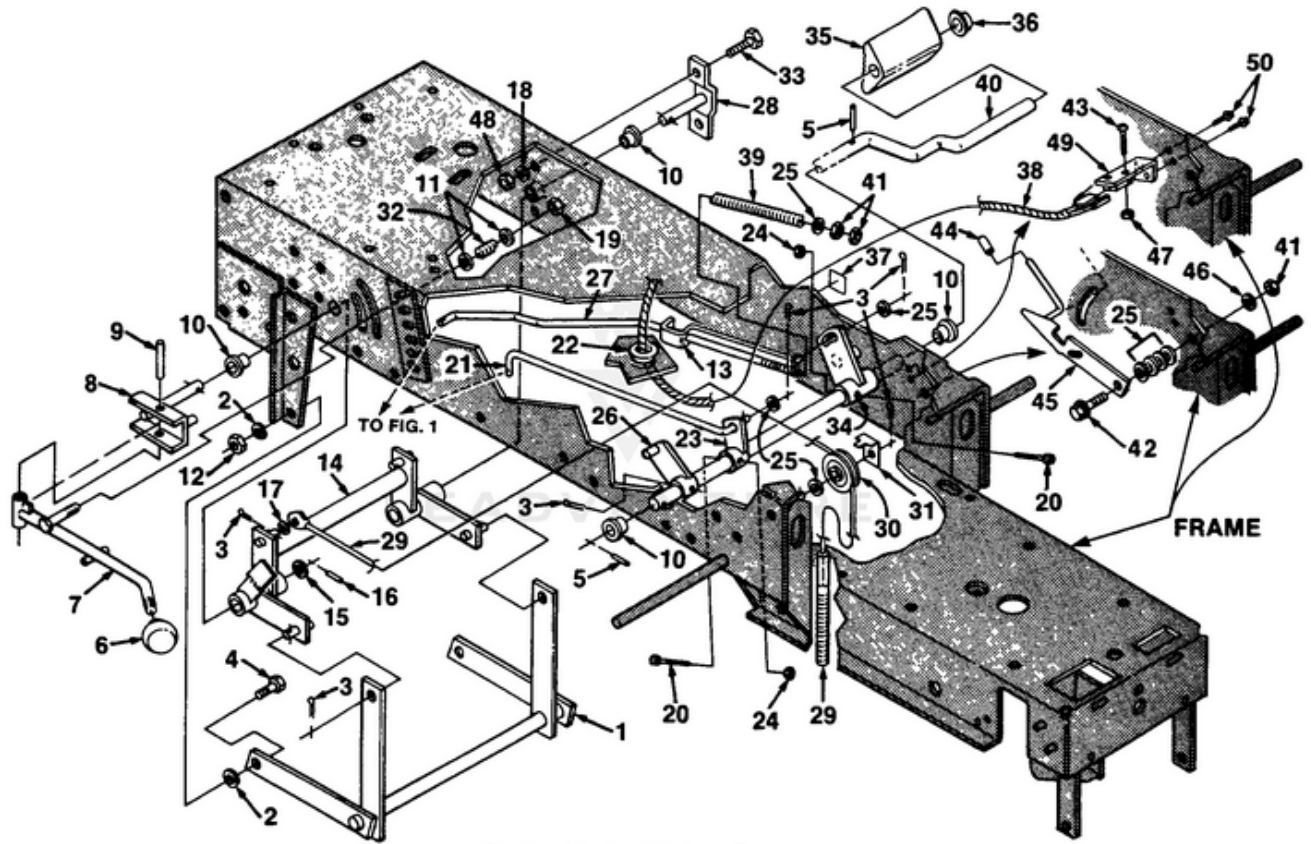

YT14 Tractor UT-33017 - Lift, Brake And Clutch Linkage

Rendered by LeadVenture, Inc.

Ref #	Part #	Description	Qty	Context Note
1	JA993298	LIFT BAR ASSY.	1	
2	JA446142	WASHER- Lock Hvy. (3/8")	8	
3	JA460014	PIN- Cotter (3/32 x 3/4")	9	
4	JA376094	BOLT- Shoulder	2	
5	JA461363	PIN- Roll (1/8 x 1")	2	
6	JA343497	KNOB Shift Lever	1	
7	JA142186	HANDLE ASSY.	1	
8	JA993291	HANDLE LIFT	1	
9	JA461347	PIN- Groove	1	
10	JA351587	BUSHING	4	
11	JA452006	NLA(NO LONGER AVAILABLE)	3	
12	JA 443110	NUT- Hex (3/8 x 16)	8	
13	JA181969	BRACKET- Brake Spring	1	
14	JA993296	REAR LIFT & BUSHING	1	
15	JA453020	WASHER	2	
16	JA461383	PIN- Roll	6	
17	JA453011	WASHER- Flat (3/8")	2	
18	JA446128	WASHER- Lock (1/4")	2	
19	JA444718	NLA(NO LONGER AVAILABLE)	8	
20	JA434027	SCREW- Socket	3	
21	JA376098	ROD- Idler Act	1	
22	JA376066	BUSHING- Snap	1	
23	JA993242	LEVER- Clutch	1	
24	JA444782	NUT- C'Lock (#10-24)	7	
25	JA453009	WASHER- Flat (5/16")	9	
26	JA994331	ARM- Deactivating	1	
27	JA993138	ROD- Brake	1	
28	JA993292	FLANGE & ROD ASSY.	1	
29	JA993289	CABLE- Lift	2	
30	JA376073	PULLEY- Lift Cable	2	
31	JA376015	RETAINER- Cable	2	
32	JA376092	SPRING- Compression	1	
33	JA400106	SCREW	2	
34	JA993243	BRAKE LEVER	1	
35	JA344895	PEDAL- Clutch	1	
36	JA375810	NUT- Push	1	
37	JA993338	DECAL- Park Brake	1	
38	JA991560	SWITCH- Safety	1	
39	JA376102	SPRING- Comp Brake	1	
40	JA993241	ARM- Brake/Clutch	1	
41	JA443106	NUT- (5/16-18)	4	
42	JA375431	BOLT- Shoulder (5/16-18)	2	
43	JA402776	SCREW- Slotted Truss Hd (#4-40 x 1)	2	
44	JA353077	TIP	1