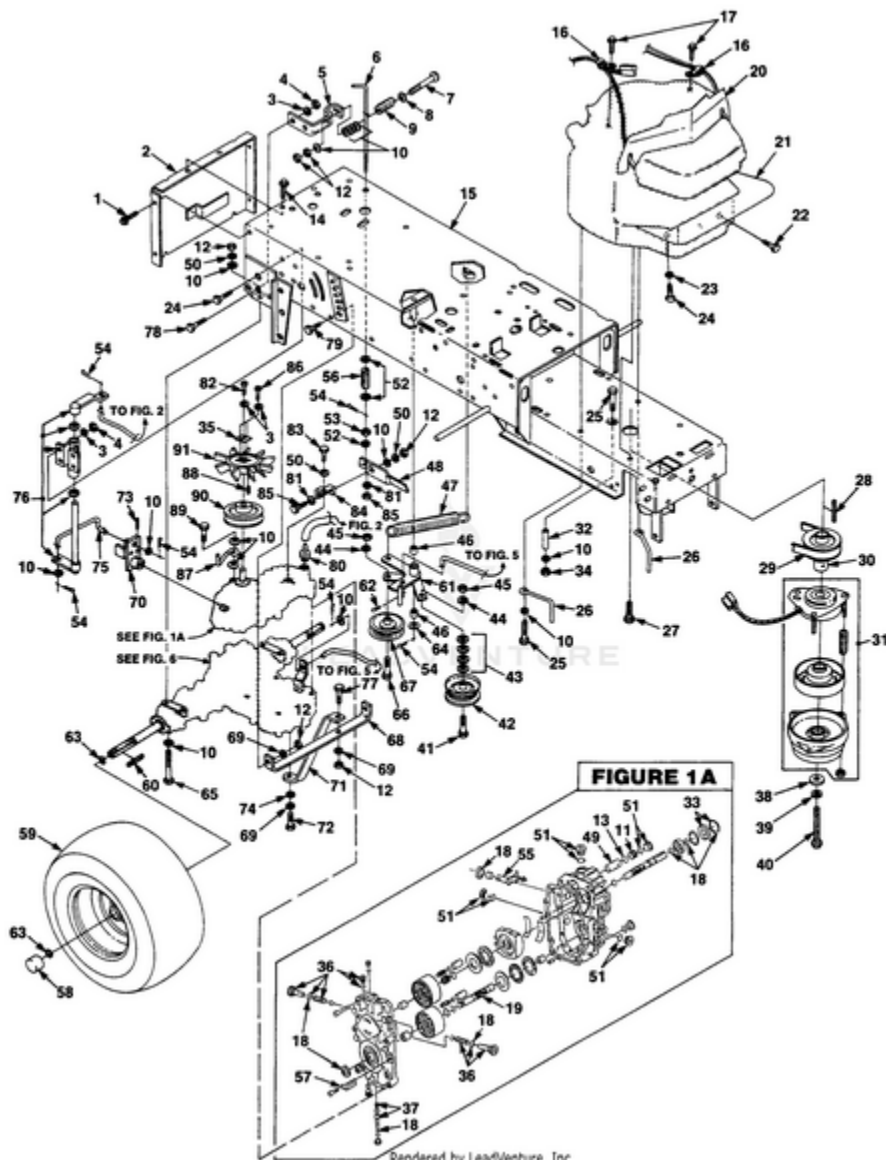

YT14 Tractor UT-33017 - Frame, Transaxle And Engine

Ref #	Part #	Description	Qty	Context Note
1	JA408406	SCREW- (1/4-14 x 1")	4	
2	JA392590	BRACKET- Hitch	1	
3	JA446128	WASHER- Lock (1/4")	8	
4	JA443102	NUT- Hex (1/4-20)	6	
5	JA993328	LIMITER- Bracket	2	
6	JA993259	ROD-Dump	1	
7	JA993679	BOLT- Rd.Hd.Sq. Neck (1/4-20 x 4 1/2")	2	
8	JA453013	WASHER (7/16")	2	
9	JA993681	SPRING- Compression	2	
10	JA453009	WASHER- Flat (5/16")	20	
11	JA994573	SPRING (Filter)	1	
12	JA443106	NUT- Hex (5/16-18)	8	
13	JA994574	WASHER (Filter)	1	
14	JA408865	SCREW- (1/4-20 x 9/16")	2	
15	JA994341	FRAME	1	
16	JA994310	CLAMP	2	
17	JA409704	SCREW- Hex (#10-16 x 1/2)	2	
18	JA994565	OVERHAUL- Seal Kit	1	
19	JA994577	SHAFT- Motor	1	
20	JA993272	SHIELD	1	Not used on YT-15 units.
21	JA993275	BULKHEAD	1	Not used on YT-15 units.
22	JA375978	BOLT- (1/4-14 x .44)	2	Not used on YT-15 units.
23	JA446130	WASHER- Lock (1/4-20)	2	Not used on YT-15 units.
24	JA400106	SCREW- (1/4-20 x 5/8") (YT-15)	1	
	JA400106	SCREW- (1/4-20 x 5/8") (YT-14, 16 & 18)	2	
25	JA400198	SCREW- (5/16-18 x 1/4")	2	
26	JA992244	GUIDE- Front Belt	2	
27	JA 400194	SCREW- (5/16-18 x 1 3/4")	2	
28	JA306968	KEY	2	
29	JA992647	BELT	1	
30	JA991071	PULLEY- Drive	1	
31	JA993164	CLUTCH- Brake	1	
32	JA350577	SPACER	1	
33	JA994559	SEAL KIT	1	
34	JA444718	NLA(NO LONGER AVAILABLE)	2	
35	JA993575	PLATE- Retainer	1	
36	JA994561	CHECK VALVE KIT	1