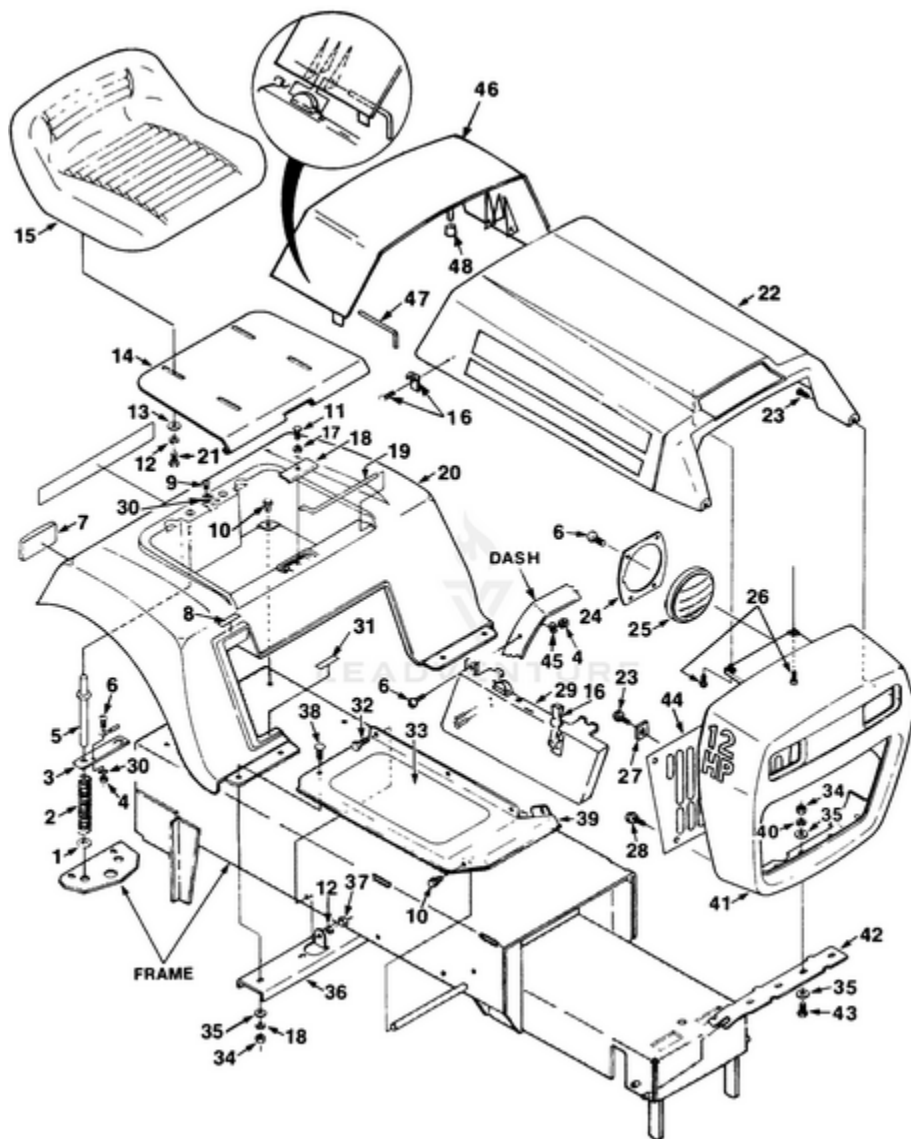

YT14 Tractor UT-33010 - Cowling, Rear Fender And Seat Assembly

Rendered by LeadVenture, Inc.

Ref #	Part #	Description	Qty	Context Note
1	JA376122	WASHER- Insulation	2	
2	JA376118	SPRING- Compression	2	
3	JA376116	CONTACT- Interlock	1	
4	JA444310	NUT- Hex 10-24	3	
5	JA376117	PIN- Seat support	2	
6	JA403908	SCREW- 10-24 X 3/8	1	
7	JA335757	REFLECTOR- Reflex	2	
8	JA991014	DECAL- Hi-lift	1	
9	JA409254	SCREW- Phillips 10-1/2	1	
10	JA375978	BOLT- 1/4-14 X .44	4	
11	JA400108	USE 80052	1	
12	JA446136	WASHER- Lock 5/16	4	
13	JA453009	WASHER- 5/16	4	
14	JA991241	PAN- Seat	1	
15	JA124072	SEAT- Jacobsen	1	
16	JA990290	LATCH	2	
17	JA446130	WASHER- Lock 1/4	1	
18	JA376120	BRACKET- Hitch	1	
19	JA376119	ROD- Hinge	2	
20	JA991191	FENDER	1	
21	JA 400182	SCREW- Hex hd. 5/16-18 X 5/8	4	
22	JA991321	HOOD	1	
23	JA408406	SCREW	6	
24	JA339626	RETAINER- Light	2	
25	JA376091	LIGHT- Head	2	
26	JA408404	SCREW- Tap hex hd. 4 1/4 - 14 X 3/4	2	
27	JA994470	CLIP	2	
28	JA408405	SCREW 1/4-14 X 1/2	4	
29	JA992174	PANEL- Side R.H.	1	
	JA992173	PANEL- Side L.H.	1	
30	JA446118	WASHER- Lock #10	2	
31	JA991017	DECAL- Lo-lift	1	
32	JA400188	SCREW- Cap 5/16-18 X 1	2	
33	JA339612	PAD- Footboard	2	
34	JA443102	NUT- Hex 1/4-20	4	
35	JA453023	WASHER- Plain 1/4	5	
36	JA339627	BRACKET- Footboard	1	
37	JA443106	NUT- Hex 5/16-18	2	
38	JA441604	BOLT- 1/4-20 X 1	4	
39	JA991301	FOOTBOARD, RH	1	Includes Item #33
	JA991271	FOOTBOARD, LH	1	Includes Item #33