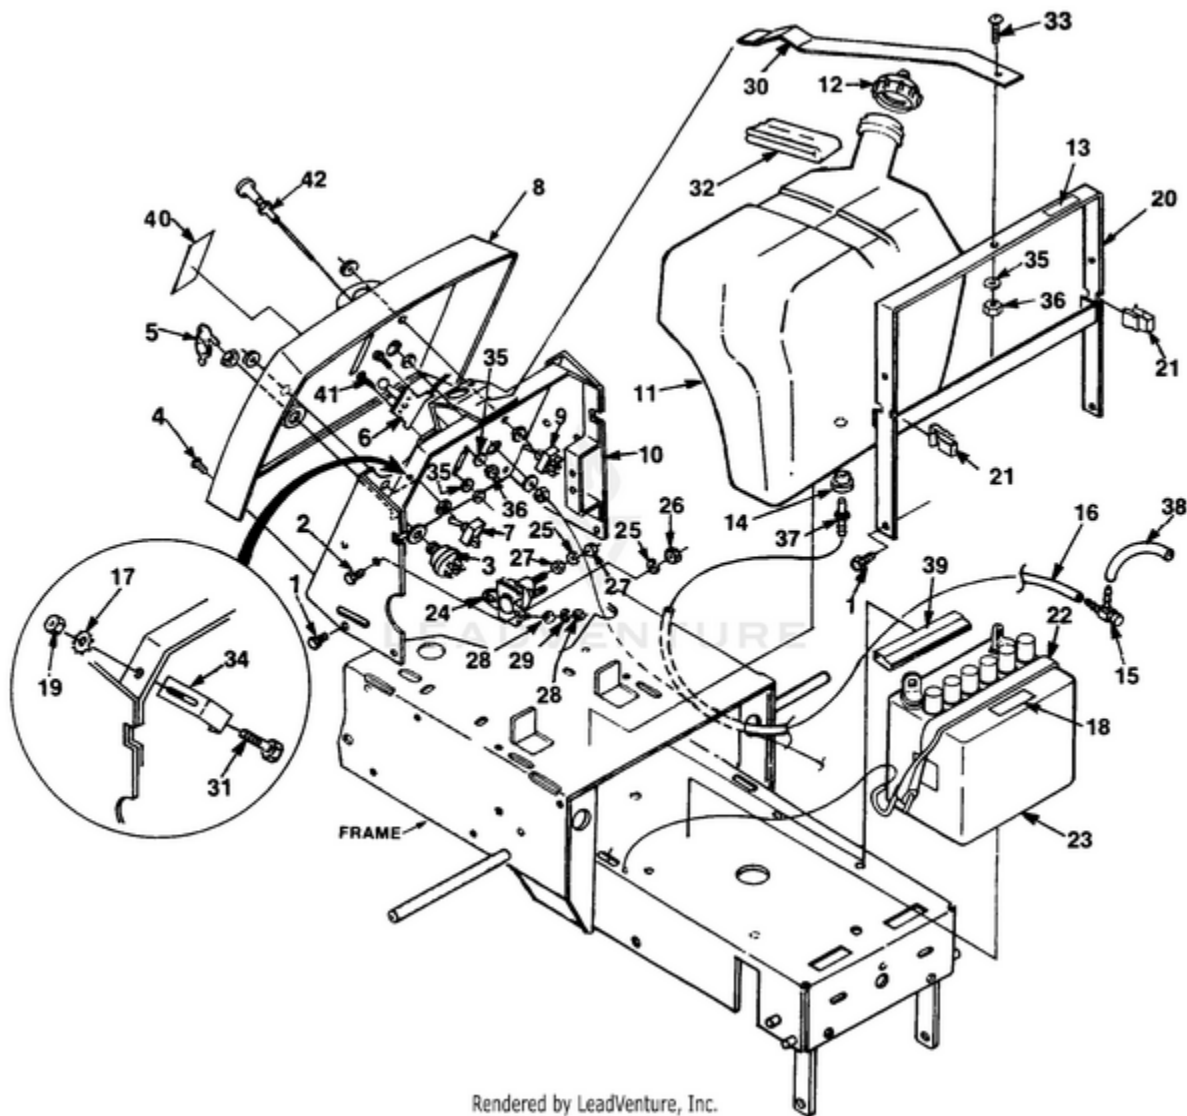

YT14 Tractor UT-33010 - Control Panel, Battery And Gas Tank

Ref #	Part #	Description	Qty	Context Note
1	JA375978	BOLT- 1/4-14 x .44	6	
2	JA400104	SCREW- 1/4-20 x 1/2 hex	2	
3	JA992128	SWITCH- Key	1	
4	JA409036	SCREW- #10 x 3/4	4	
5	JA343060	KEY	2	
6	JA992098	CONTROL (12HP)	1	
	JA992177	CONTROL (14HP)	1	
7	JA158992	SWITCH	1	
8	JA992179	PANEL- Dash (12HP)	1	
	JA992233	PANEL- Dash (14HP)	1	
9	JA990135	SWITCH- PTO	1	
10	JA992178	CONTROL TOWER ASSY	1	
11	JA992011	TANK- Gas	1	
12	JA992212	CAP- Fuel	1	
13	00305	DECAL- Gasohol	1	
14	JA361117	BUSHING	1	
15	JA992129	VALVE- Needle	1	
16	JA992196	TUBING- Rubber (YT-12)	1	
	JA991073	TUBING- Rubber (YT-14)	1	
17	JA447302	WASHER- 5/16	1	
18	JA992352	DECAL- Battery	1	
19	JA443106	NUT- 5/16-18	1	
20	JA992286	BRACKET	1	
21	JA352496	CLIP	2	
22	JA158959	STRAP- Hold down	1	
23	JA376088	BATTERY (12HP)	1	
	JA992202	BATTERY (14HP)	1	
24	JA995590	SOLENOID	1	
25	JA446130	WASHER- Lock 1/4	4	
26	JA443102	NUT- Hex 1/4-20	2	
27	JA443802	NUT- 1/4-20	4	
28	JA444306	NUT- Hex 8-32	4	
29	JA446112	WASHER- Lock #8	2	
30	JA992287	STRAP- Upper PTO	1	
31	JA 400182	SCREW- 5/16-18 x 5/8	1	
32	JA992235	PAD- Rubber	1	
33	JA403910	SCREW- #10-24 x 1/2	1	
34	JA992444	BRACKET- Gas Tank	1	
35	JA452002	WASHER	3	
36	JA444782	NUT- Hex Lock 10-24	3	
37	JA992162	FITTING- Gas Tank	1	

Ref #	Part #	Description	Qty	Context Note
38	JA992195	TUBING- Rubber	1	
39	JA992309	CUSHION- Rubber	1	
40	JA992224	DECAL- Throttle (12HP)	1	
	JA992223	DECAL- Throttle (14HP)	1	
41	JA403908	SCREW- #10-24 x 3/8	1	
42	JA992191	CONTROL- Choke	1	