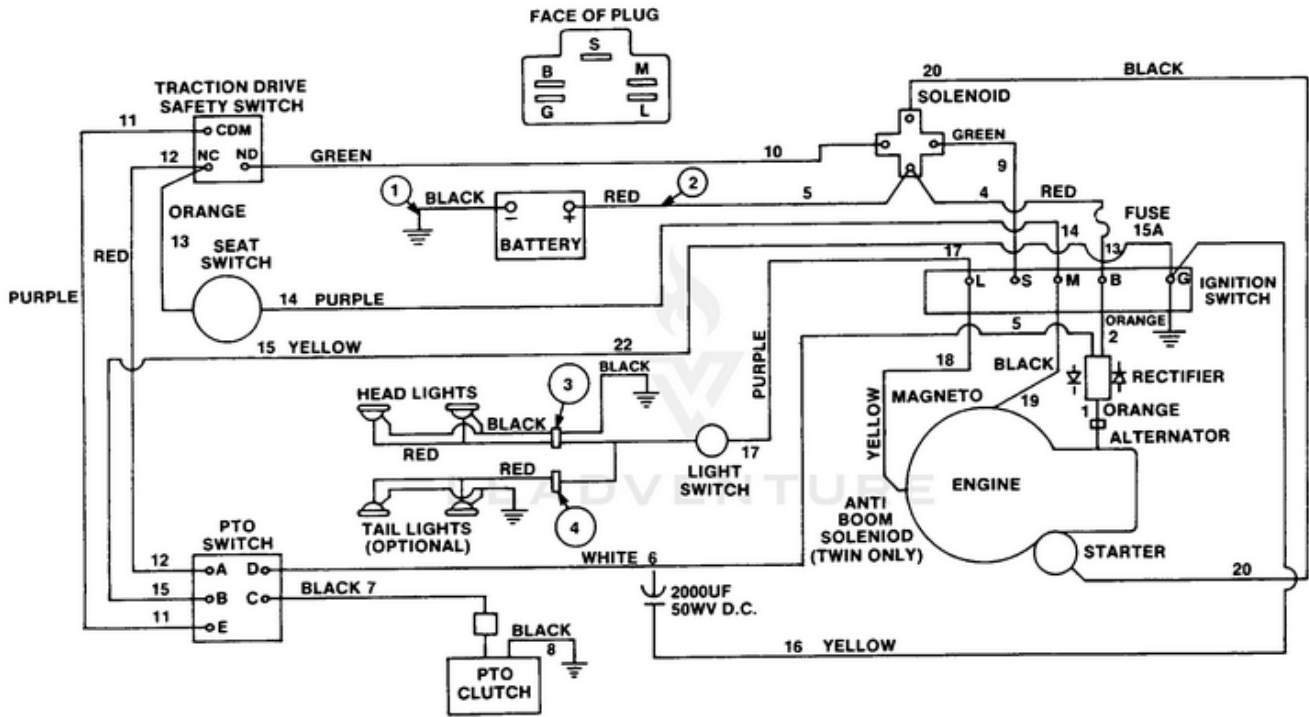

YT14 Tractor UT-33010 - Wiring Diagram

Rendered by LeadVenture, Inc.

Ref #	Part #	Description	Qty	Context	Note	MSRP
1	JA326124	CABLE- Battery to Ground	1			
2	JA992207	HARNESS- Main	1			
3	JA990890	HARNESS- Head lights	1			
4	JA993030	HARNESS- Tail lights	1