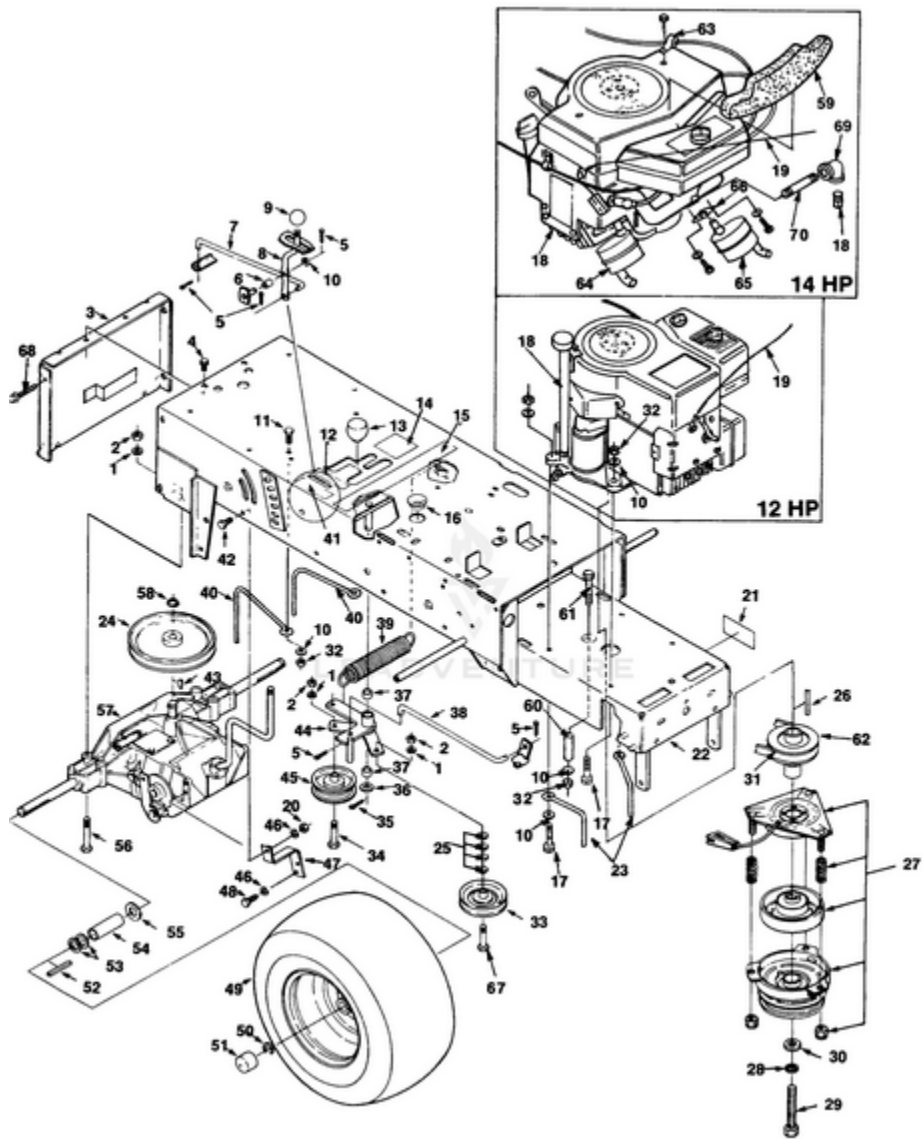

YT14 Tractor UT-33010 - Frame Transaxle And Engine

Rendered by LeadVenture, Inc.

Ref #	Part #	Description	Qty	Context Note
1	JA446142	WASHER- 3/8 lock	6	
2	JA 443110	NUT- 3/8-16 hex	6	
3	JA992455	BRACKET- Hitch	1	
4	JA408865	BOLT- 1/4-20 x 9/16	2	
5	JA460014	PIN- Cotter 3/32 x 3/4	4	
6	JA376077	SPACER- Lever	1	
7	JA339611	ROD- Hi-Lo sect.	1	
8	JA339593	Lever- Hi-Lo	1	
9	JA315209	KNOB	1	
10	JA453009	WASHER- Flat 5/16	A/R	
11	JA400186	SCREW- 5/16-18 x 7/8 hex hd cap	2	
12	JA990590	DECAL- Second & Reverse	1	
13	JA376078	KNOB- Shift lever	1	
14	JA990600	DECAL- First & Third	1	
15	JA990260	DECAL- Warning	1	
16	JA376066	BUSHING- Snap	1	
17	JA 400194	SCREW- 5/16-18 x 1 3/4 hex hd cap	2	
18	JA992141	ENGINE- (12 H.P.)	1	
	JA992133	ENGINE- (14 H.P.)	1	
19	JA992248	CABLE- Retaining	1	
20	JA443106	NUT- 5/16-18	1	
21	JA339569	DECAL- Warning	1	
22	JA992363	FRAME ASSY.	1	
23	JA992244	GUIDE- Front belt	2	
24	JA992355	PULLEY- Drive	1	
25	JA453011	WASHER- Flat 13/32	4	
26	JA306968	KEY	2	
27	JA990977	BRAKE- Electric clutch	1	
28	JA446148	WASHER- Lock 7/16 hvy.	1	
29	JA400384	SCREW- 7/16-20 x 2 3/4 hex hd cap	1	
30	JA990128	CLUTCH- Retainer	1	
31	JA992249	BELT- Traction drive	1	
32	JA444718	NLA(NO LONGER AVAILABLE)	9	
33	JA339630	IDLER- Inside	1	
34	JA400268	SCREW- 3/8-16 x 1 3/4 hex hd cap	3	
35	JA460048	PIN- Cotter	1	
36	JA453017	NLA(NO LONGER AVAILABLE)	1	
37	JA328133	BUSHING	2	
38	JA376098	ROD- Idler Actuator	1	
39	JA376088	SPRING- Extension	1	
40	JA992245	GUIDE- Rear belt	2