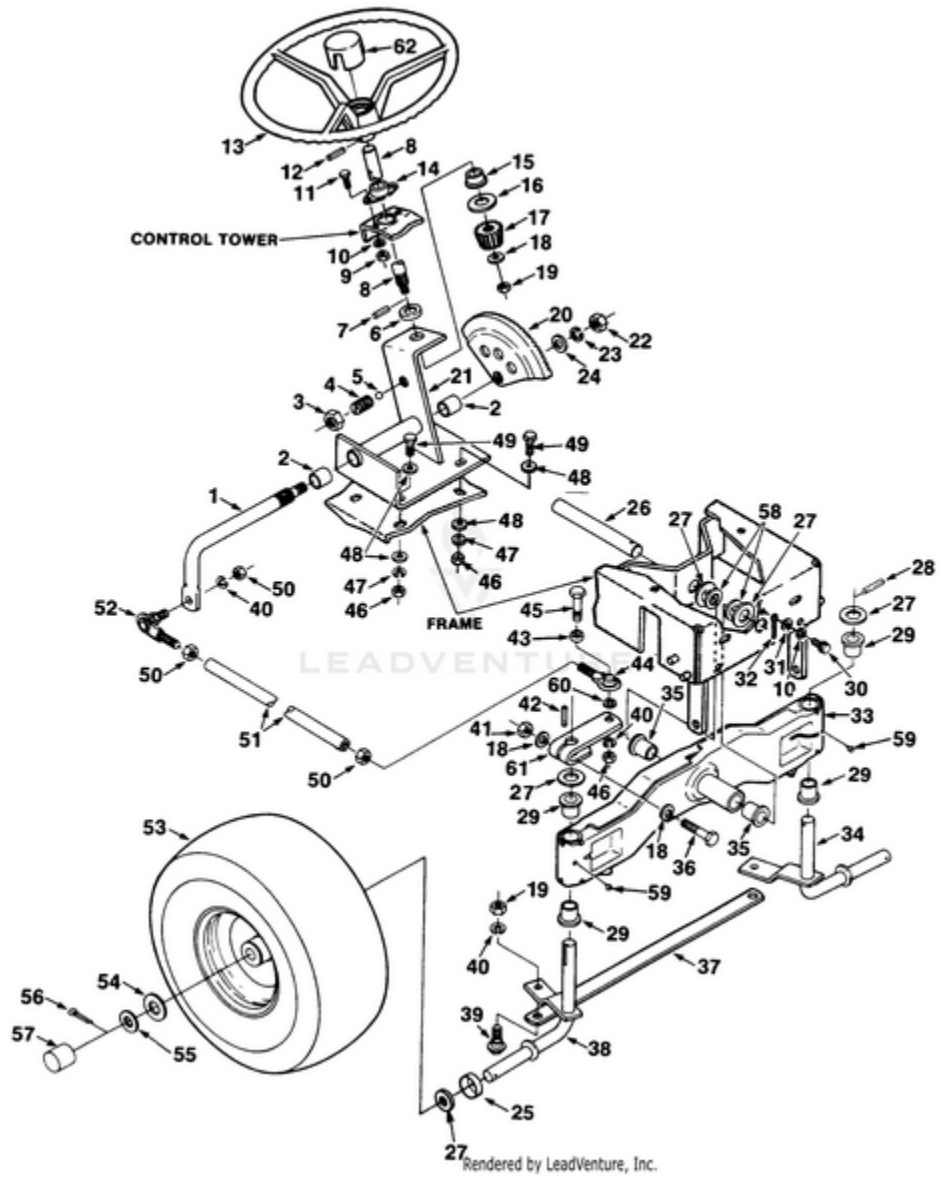

YT14 Tractor UT-33010 - Steering Linkage

Ref #	Part #	Description	Qty	Context Note
1	JA339631	ARM- Pitman	1	
2	JA311555	BUSHING	2	
3	JA443826	NUT	1	
4	JA376121	SPACER- Steering	1	
5	JA465006	BALL-.312 dia.	1	
6	JA376108	SPACER- Steering	1	
7	JA461383	PIN- Roll	1	
8	JA339632	SHAFT- Steering wheel	1	
9	JA443102	NUT- Hex 1/4-20	2	
10	JA446130	WASHER- Lock 1/4	2	
11	JA400104	SCREW- Hex 1/4-20 X 1/2	2	
12	JA461387	PIN- Roll 1/4 X 1	1	
13	JA990346	WHEEL- Steering	1	
14	JA376074	BEARING- Steering shaft	1	
15	JA346133	BUSHING	1	
16	JA375970	WASHER	1	
17	JA339629	PINION- Steering	1	
18	JA992581	WASHER	2	
19	JA 443110	NUT- Hex 3/8-16	6	
20	JA392599	STEERING- Gear	1	
21	JA142203	SUPPORT- Steering	1	
22	JA 443118	NUT- Hex 1/2-13	1	
23	JA446154	WASHER- Lock 1/2	1	
24	JA453017	NLA(NO LONGER AVAILABLE)	1	
25	JA375411	WASHER- Dust	2	
26	JA376067	ROD	1	
27	JA453022	WASHER- Flat 13/16	6	
28	JA461408	PIN- Roll 1/4 X 1 1/2	1	
29	JA376065	BUSHING- Spindle	4	
30	JA408878	SCREW- 1/4-20 X 3/4	1	
31	JA453023	WASHER- Plain 1/4	1	
32	JA460064	PIN- Cotter 1/4 X 1 1/2	1	
33	JA142188	FRONT AXLE ASSY	1	
34	JA992616	SPINDLE	1	
35	JA310084	BEARING	2	
36	JA400272	SCREW, Hex 3/8-16 X 2 1/4	1	
37	JA992614	BAR- Tie	1	
38	JA992617	SPINDLE	1	
39	JA376085	BOLT- Tie bar mounting	2	
40	JA446142	WASHER- Lock 3/8	4	
41	JA 444762	NUT- Centerlock 3/8-16	1