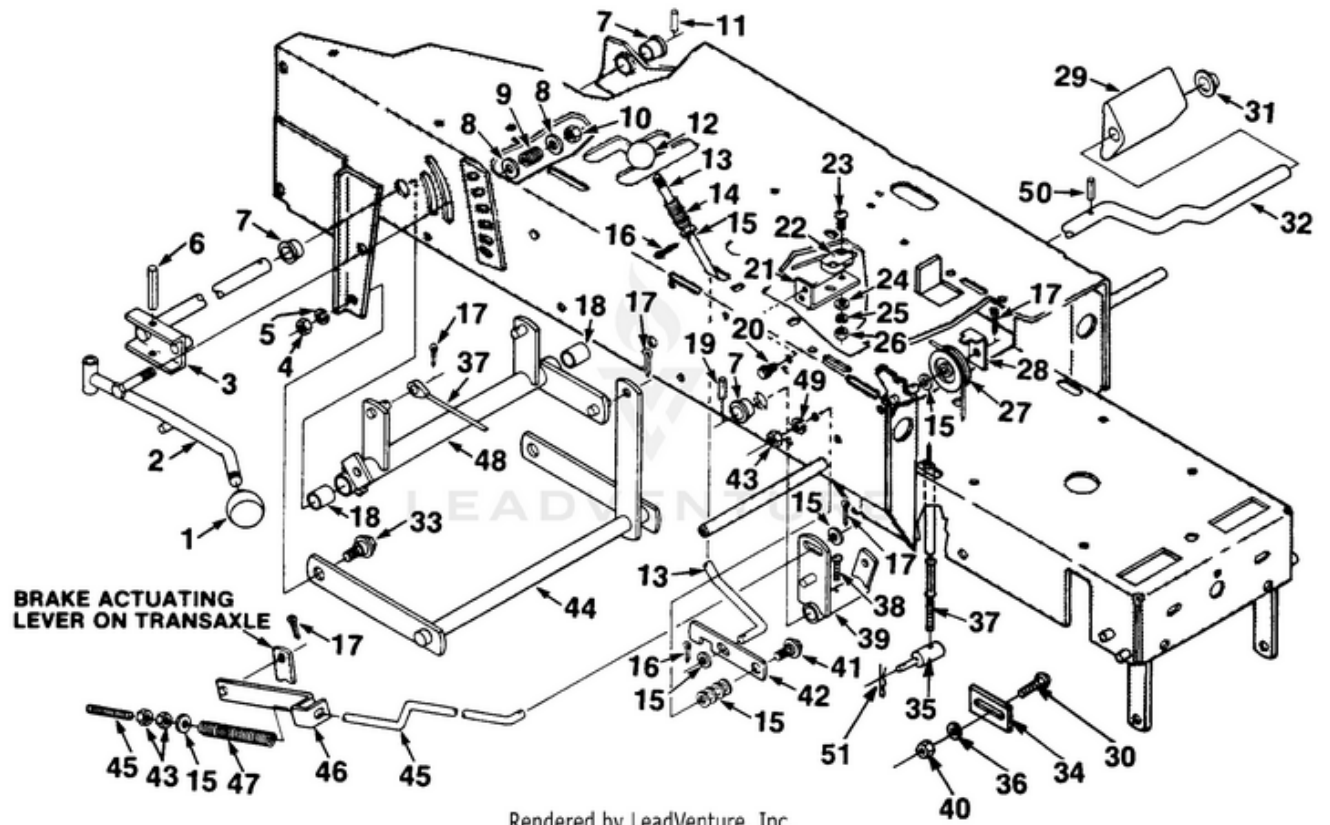

YT14 Tractor UT-33010 - Lift, Brake And Clutch Linkage

Ref #	Part #	Description	Qty	Context Note
1	JA343497	KNOB- implement lift handle	1	
2	JA142186	HANDLE- Lift	1	
3	JA181962	LIFT HANDLE BRACKET & ROD	1	
4	JA443111	NUT- 3/8-16 hex	2	
5	JA446142	WASHER- Lock 3/8 hvy.	2	
6	JA461347	PIN- Groove 5/16 x 2 1/4	1	
7	JA351587	BUSHING- Flanged	4	
8	JA452006	NLA(NO LONGER AVAILABLE)	2	
9	JA376092	SPRING- Compression	1	
10	JA444718	NLA(NO LONGER AVAILABLE)	1	
11	JA461383	PIN- 3/16 x 1	1	
12	JA315209	KNOB- Parking brake	1	
13	JA376086	ROD- Crack lock	1	
14	JA315344	SPRING- Compression	1	
15	JA453009	WASHER- Flat 11/13	8	
16	JA460026	PIN- Cotter 1/8 x 3/4	2	
17	JA460014	PIN- Cotter	2	
18	JA309902	BUSHING- Pivot	2	
19	JA461383	PIN- 3/16 x 1	3	
20	JA375978	BOLT- 1/4-14	2	
21	JA376061	BRACKET- Safety switch	1	
22	JA991560	SWITCH- Safety	1	(traction clutch)
23	JA402776	SCREW #4-40 x 1.00 slotted truss hd	2	
24	JA840110	WASHER- flat	2	
25	JA446102	WASHER- Lock #4 Reg	2	
26	JA444302	NUT- #4-40 hex	2	
27	JA376073	PULLEY- Lift cable	2	
28	JA376015	RETAINER- Lift cable	2	
29	JA344895	PEDAL- Clutch	1	
30	JA444624	BOLT	1	
31	JA375810	NUT- 5/8 push on	1	
32	JA339618	ROD- Clutch	1	
33	JA376094	BOLT- Shoulder	4	
34	JA992767	STUD	1	
35	JA992371	CLEVIS	1	
36	JA446140	USE UP07435	1	
37	JA330026	CABLE- Deck lift	2	
38	JA434027	SCREW	1	
39	JA142200	CLUTCH ROD ACTUATOR ASSY.	1	
40	JA 443110	NUT	1	
41	JA375431	BOLT- Idler pivot	1	
42	JA992567	LATCH- Parking brake	1	
43	JA443106	NUT- 5/16-18 hex	3	
44	JA142185	REAR LIFT BAR ASSY.	1	
45	JA376099	ROD-Brake	1