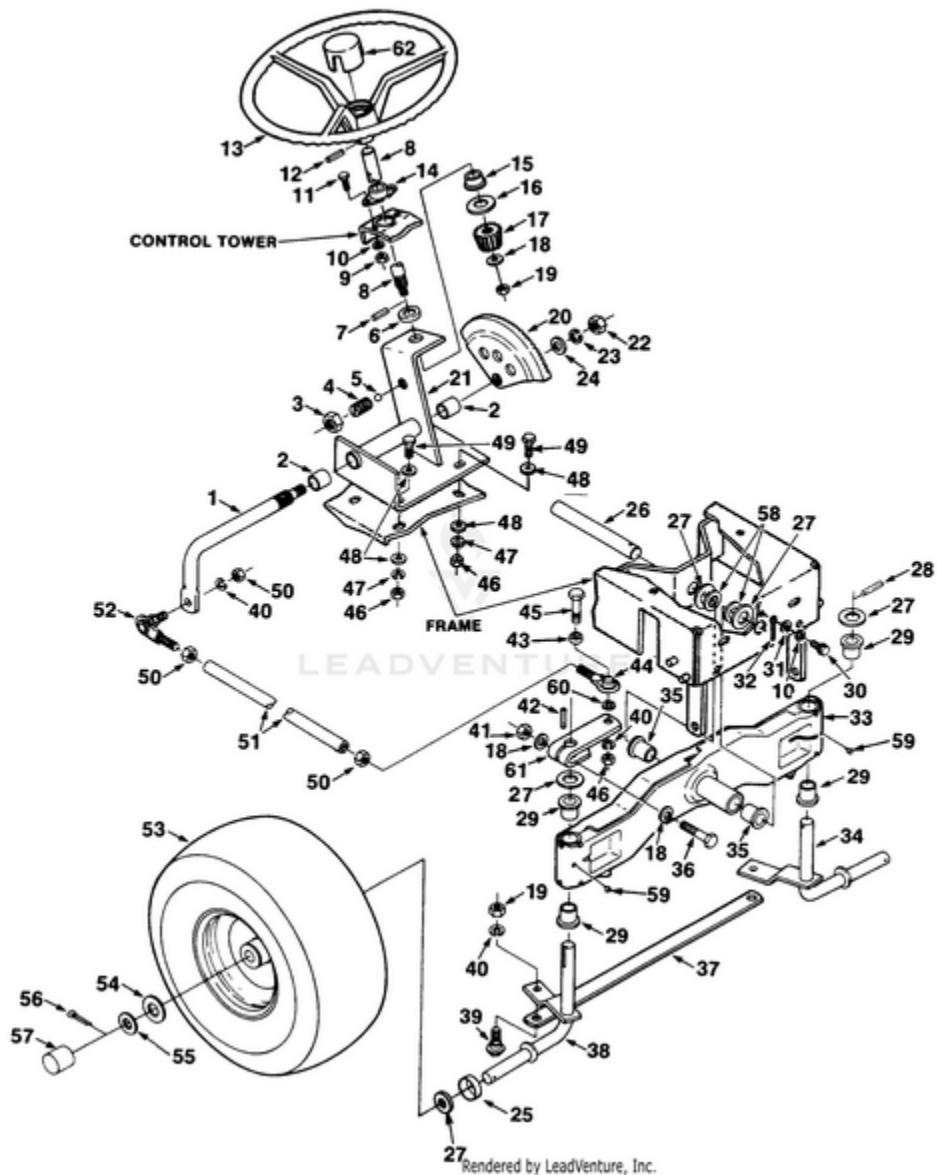

YT12 Tractor UT-33009 - Steering Linkage

Ref #	Part #	Description	Qty	Context Note
1	JA339631	ARM- Pitman	1	
2	JA311555	BUSHING	2	
3	JA443826	NUT	1	
4	JA376121	SPACER- Steering	1	
5	JA465006	BALL-.312 dia.	1	
6	JA376108	SPACER- Steering	1	
7	JA461383	PIN- Roll	1	
8	JA339632	SHAFT- Steering wheel	1	
9	JA443102	NUT- Hex 1/4-20	2	
10	JA446130	WASHER- Lock 1/4	2	
11	JA400104	SCREW- Hex 1/4-20 X 1/2	2	
12	JA461387	PIN- Roll 1/4 X 1	1	
13	JA990346	WHEEL- Steering	1	
14	JA376074	BEARING- Steering shaft	1	
15	JA346133	BUSHING	1	
16	JA375970	WASHER	1	
17	JA339629	PINION- Steering	1	
18	JA992581	WASHER	2	
19	JA 443110	NUT- Hex 3/8-16	6	
20	JA392599	STEERING- Gear	1	
21	JA142203	SUPPORT- Steering	1	
22	JA 443118	NUT- Hex 1/2-13	1	
23	JA446154	WASHER- Lock 1/2	1	
24	JA453017	NLA(NO LONGER AVAILABLE)	1	
25	JA375411	WASHER- Dust	2	
26	JA376067	ROD	1	
27	JA453022	WASHER- Flat 13/16	6	
28	JA461408	PIN- Roll 1/4 X 1 1/2	1	
29	JA376065	BUSHING- Spindle	4	
30	JA408878	SCREW- 1/4-20 X 3/4	1	
31	JA453023	WASHER- Plain 1/4	1	
32	JA460064	PIN- Cotter 1/4 X 1 1/2	1	
33	JA142188	FRONT AXLE ASSY	1	
34	JA992616	SPINDLE	1	
35	JA310084	BEARING	2	
36	JA400272	SCREW, Hex 3/8-16 X 2 1/4	1	
37	JA992614	BAR- Tie	1	
38	JA992617	SPINDLE	1	
39	JA376085	BOLT- Tie bar mounting	2	
40	JA446142	WASHER- Lock 3/8	4	
41	JA 444762	NUT- Centerlock 3/8-16	1