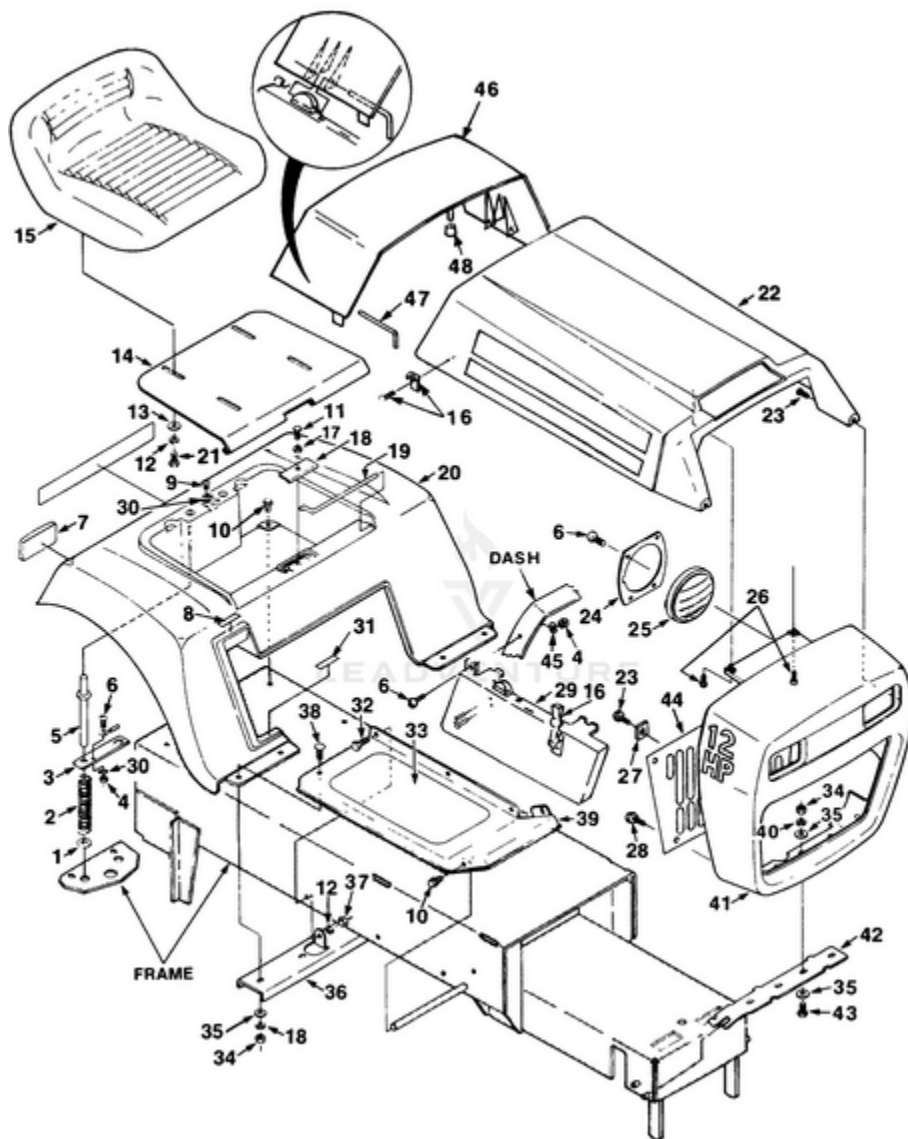

YT12 Tractor UT-33009 - Cowling, Rear Fender And Seat Assembly

Rendered by LeadVenture, Inc.

Ref #	Part #	Description	Qty	Context Note
1	JA376122	WASHER- Insulation	2	
2	JA376118	SPRING- Compression	2	
3	JA376116	CONTACT- Interlock	1	
4	JA444310	NUT- Hex 10-24	3	
5	JA376117	PIN- Seat support	2	
6	JA403908	SCREW- 10-24 X 3/8	1	
7	JA335757	REFLECTOR- Reflex	2	
8	JA991014	DECAL- Hi-lift	1	
9	JA409254	SCREW- Phillips 10-1/2	1	
10	JA375978	BOLT- 1/4-14 X .44	4	
11	JA400108	USE 80052	1	
12	JA446136	WASHER- Lock 5/16	4	
13	JA453009	WASHER- 5/16	4	
14	JA991241	PAN- Seat	1	
15	JA124072	SEAT- Jacobsen	1	
16	JA990290	LATCH	2	
17	JA446130	WASHER- Lock 1/4	1	
18	JA376120	BRACKET- Hitch	1	
19	JA376119	ROD- Hinge	2	
20	JA991191	FENDER	1	
21	JA 400182	SCREW- Hex hd. 5/16-18 X 5/8	4	
22	JA991321	HOOD	1	
23	JA408406	SCREW	6	
24	JA339626	RETAINER- Light	2	
25	JA376091	LIGHT- Head	2	
26	JA408404	SCREW- Tap hex hd. 4 1/4 - 14 X 3/4	2	
27	JA994470	CLIP	2	
28	JA408405	SCREW 1/4-14 X 1/2	4	
29	JA992174	PANEL- Side R.H.	1	
	JA992173	PANEL- Side L.H.	1	
30	JA446118	WASHER- Lock #10	2	
31	JA991017	DECAL- Lo-lift	1	
32	JA400188	SCREW- Cap 5/16-18 X 1	2	
33	JA339612	PAD- Footboard	2	
34	JA443102	NUT- Hex 1/4-20	4	
35	JA453023	WASHER- Plain 1/4	5	
36	JA339627	BRACKET- Footboard	1	
37	JA443106	NUT- Hex 5/16-18	2	
38	JA441604	BOLT- 1/4-20 X 1	4	
39	JA991301	FOOTBOARD, RH	1	Includes Item #33
	JA991271	FOOTBOARD, LH	1	Includes Item #33