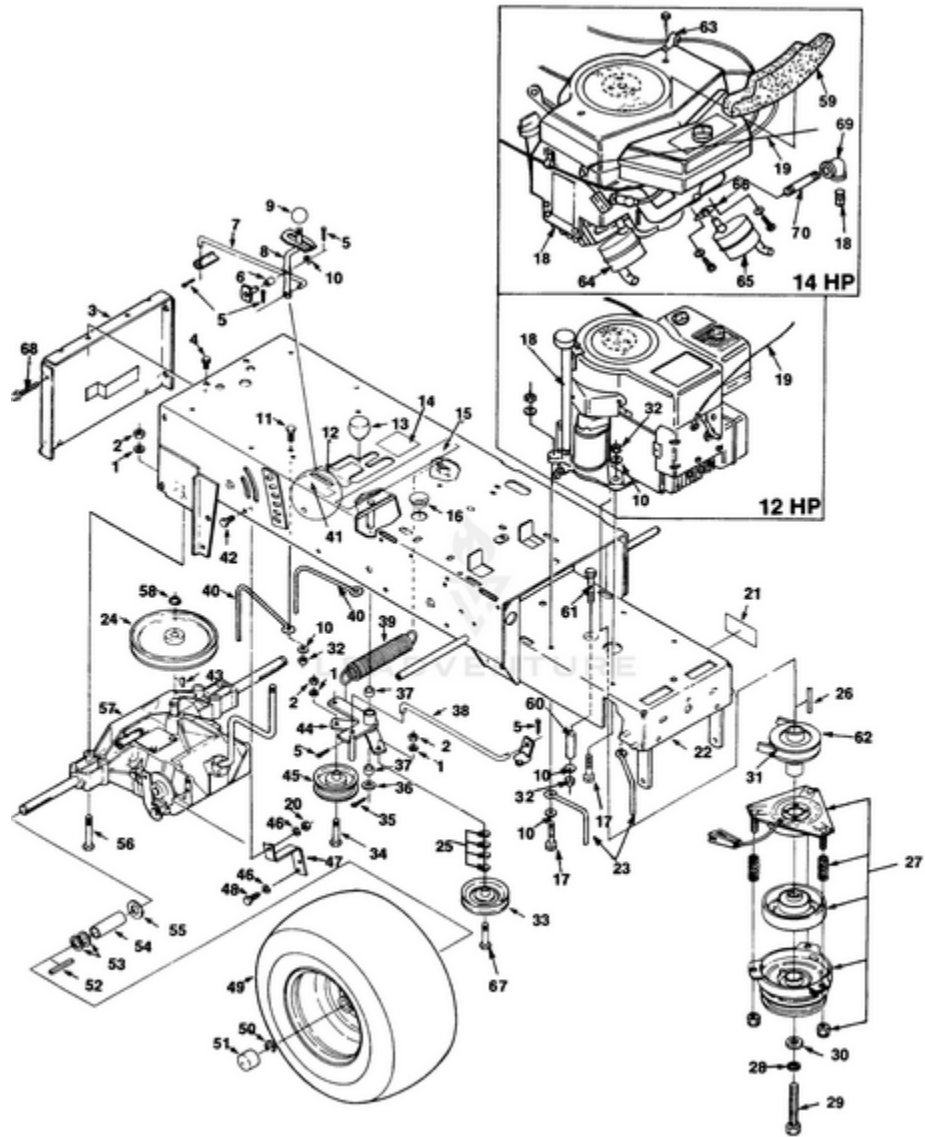

YT12 Tractor UT-33009 - Frame Transaxle And Engine

Rendered by LeadVenture, Inc.

Ref #	Part #	Description	Qty	Context Note
1	JA446142	WASHER- 3/8 lock	6	
2	JA 443110	NUT- 3/8-16 hex	6	
3	JA992455	BRACKET- Hitch	1	
4	JA408865	BOLT- 1/4-20 x 9/16	2	
5	JA460014	PIN- Cotter 3/32 x 3/4	4	
6	JA376077	SPACER- Lever	1	
7	JA339611	ROD- Hi-Lo sect.	1	
8	JA339593	Lever- Hi-Lo	1	
9	JA315209	KNOB	1	
10	JA453009	WASHER- Flat 5/16	A/R	
11	JA400186	SCREW- 5/16-18 x 7/8 hex hd cap	2	
12	JA990590	DECAL- Second & Reverse	1	
13	JA376078	KNOB- Shift lever	1	
14	JA990600	DECAL- First & Third	1	
15	JA990260	DECAL- Warning	1	
16	JA376066	BUSHING- Snap	1	
17	JA 400194	SCREW- 5/16-18 x 1 3/4 hex hd cap	2	
18	JA992141	ENGINE- (12 H.P.)	1	
	JA992133	ENGINE- (14 H.P.)	1	
19	JA992248	CABLE- Retaining	1	
20	JA443106	NUT- 5/16-18	1	
21	JA339569	DECAL- Warning	1	
22	JA992363	FRAME ASSY.	1	
23	JA992244	GUIDE- Front belt	2	
24	JA992355	PULLEY- Drive	1	
25	JA453011	WASHER- Flat 13/32	4	
26	JA306968	KEY	2	
27	JA990977	BRAKE- Electric clutch	1	
28	JA446148	WASHER- Lock 7/16 hvy.	1	
29	JA400384	SCREW- 7/16-20 x 2 3/4 hex hd cap	1	
30	JA990128	CLUTCH- Retainer	1	
31	JA992249	BELT- Traction drive	1	
32	JA444718	NLA(NO LONGER AVAILABLE)	9	
33	JA339630	IDLER- Inside	1	
34	JA400268	SCREW- 3/8-16 x 1 3/4 hex hd cap	3	
35	JA460048	PIN- Cotter	1	
36	JA453017	NLA(NO LONGER AVAILABLE)	1	
37	JA328133	BUSHING	2	
38	JA376098	ROD- Idler Actuator	1	
39	JA376088	SPRING- Extension	1	
40	JA992245	GUIDE- Rear belt	2