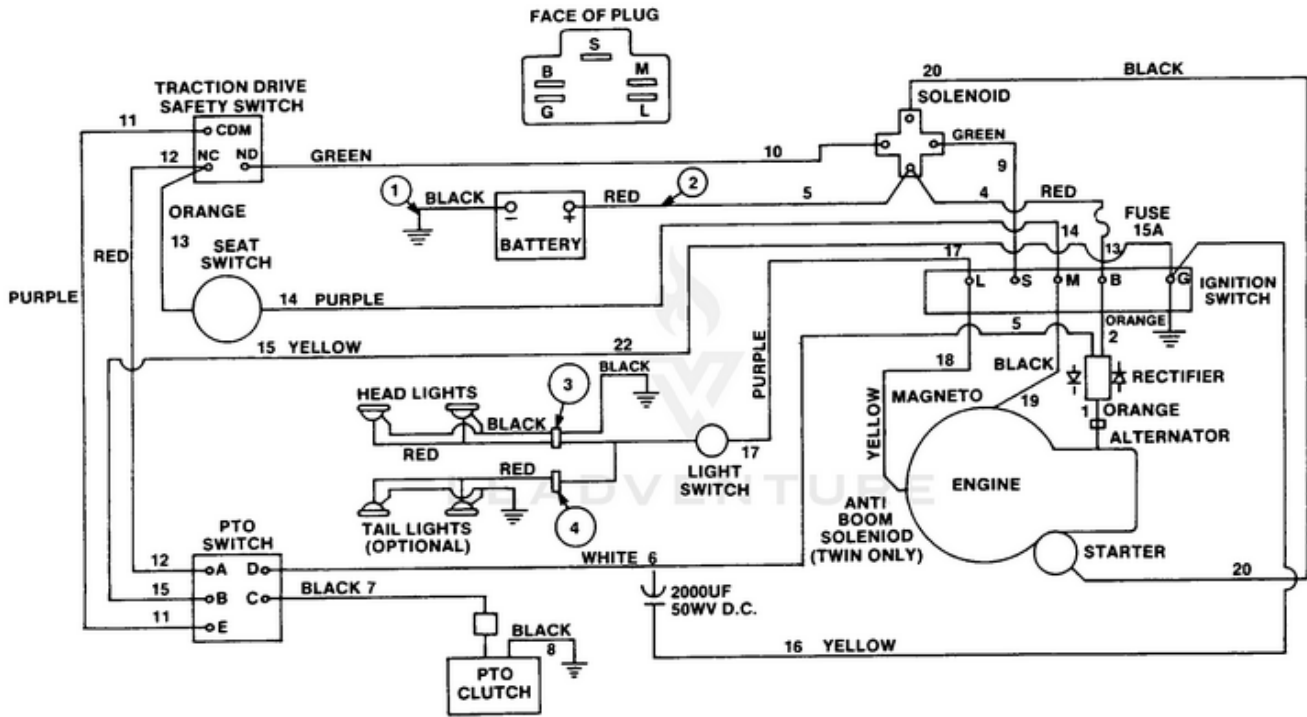

YT12 Tractor UT-33009 - Wiring Diagram

Rendered by LeadVenture, Inc.

Ref #	Part #	Description	Qty	Context	Note
1	JA326124	CABLE- Battery to Ground	1		
2	JA992207	HARNESS- Main	1		
3	JA990890	HARNESS- Head lights	1		
4	JA993030	HARNESS- Tail lights	1