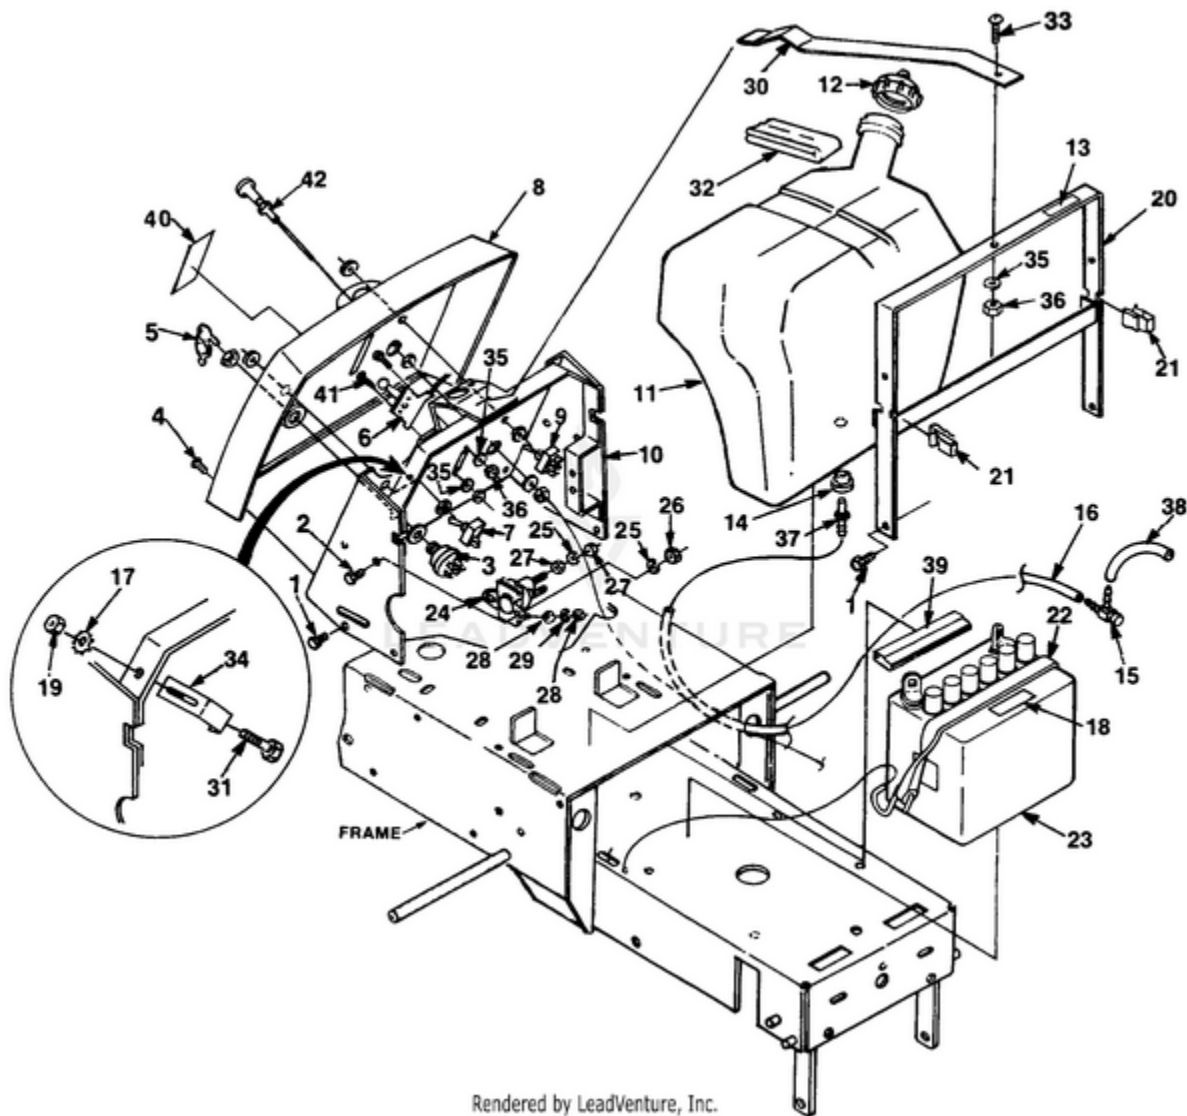

YT12 Tractor UT-33009 - Control Panel, Battery And Gas Tank

Ref #	Part #	Description	Qty	Context Note
1	JA375978	BOLT- 1/4-14 x .44	6	
2	JA400104	SCREW- 1/4-20 x 1/2 hex	2	
3	JA992128	SWITCH- Key	1	
4	JA409036	SCREW- #10 x 3/4	4	
5	JA343060	KEY	2	
6	JA992098	CONTROL (12HP)	1	
	JA992177	CONTROL (14HP)	1	
7	JA158992	SWITCH	1	
8	JA992179	PANEL- Dash (12HP)	1	
	JA992233	PANEL- Dash (14HP)	1	
9	JA990135	SWITCH- PTO	1	
10	JA992178	CONTROL TOWER ASSY	1	
11	JA992011	TANK- Gas	1	
12	JA992212	CAP- Fuel	1	
13	00305	DECAL- Gasohol	1	
14	JA361117	BUSHING	1	
15	JA992129	VALVE- Needle	1	
16	JA992196	TUBING- Rubber (YT-12)	1	
	JA991073	TUBING- Rubber (YT-14)	1	
17	JA447302	WASHER- 5/16	1	
18	JA992352	DECAL- Battery	1	
19	JA443106	NUT- 5/16-18	1	
20	JA992286	BRACKET	1	
21	JA352496	CLIP	2	
22	JA158959	STRAP- Hold down	1	
23	JA376088	BATTERY (12HP)	1	
	JA992202	BATTERY (14HP)	1	
24	JA995590	SOLENOID	1	
25	JA446130	WASHER- Lock 1/4	4	
26	JA443102	NUT- Hex 1/4-20	2	
27	JA443802	NUT- 1/4-20	4	
28	JA444306	NUT- Hex 8-32	4	
29	JA446112	WASHER- Lock #8	2	
30	JA992287	STRAP- Upper PTO	1	
31	JA 400182	SCREW- 5/16-18 x 5/8	1	
32	JA992235	PAD- Rubber	1	
33	JA403910	SCREW- #10-24 x 1/2	1	
34	JA992444	BRACKET- Gas Tank	1	
35	JA452002	WASHER	3	
36	JA444782	NUT- Hex Lock 10-24	3	
37	JA992162	FITTING- Gas Tank	1	

<b>Ref #</b>	<b>Part #</b>	<b>Description</b>	<b>Qty</b>	<b>Context Note</b>
38	JA992195	TUBING- Rubber	1	
39	JA992309	CUSHION- Rubber	1	
40	JA992224	DECAL- Throttle (12HP)	1	
	JA992223	DECAL- Throttle (14HP)	1	
41	JA403908	SCREW- #10-24 x 3/8	1	
42	JA992191	CONTROL- Choke	1	