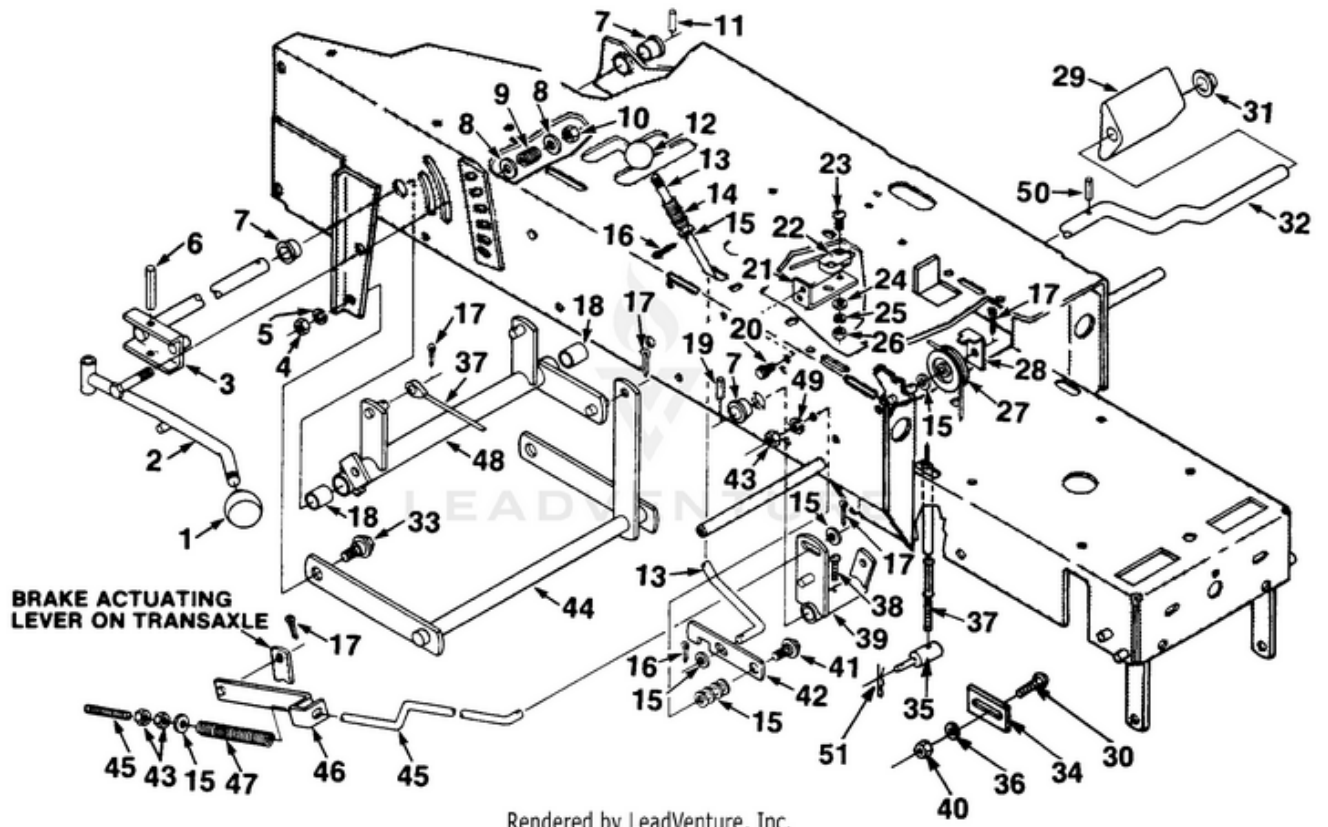

YT12 Tractor UT-33009 - Lift, Brake And Clutch Linkage

Ref #	Part #	Description	Qty	Context Note
1	JA343497	KNOB- implement lift handle	1	
2	JA142186	HANDLE- Lift	1	
3	JA181962	LIFT HANDLE BRACKET & ROD	1	
4	JA443111	NUT- 3/8-16 hex	2	
5	JA446142	WASHER- Lock 3/8 hvy.	2	
6	JA461347	PIN- Groove 5/16 x 2 1/4	1	
7	JA351587	BUSHING- Flanged	4	
8	JA452006	NLA(NO LONGER AVAILABLE)	2	
9	JA376092	SPRING- Compression	1	
10	JA444718	NLA(NO LONGER AVAILABLE)	1	
11	JA461383	PIN- 3/16 x 1	1	
12	JA315209	KNOB- Parking brake	1	
13	JA376086	ROD- Crack lock	1	
14	JA315344	SPRING- Compression	1	
15	JA453009	WASHER- Flat 11/13	8	
16	JA460026	PIN- Cotter 1/8 x 3/4	2	
17	JA460014	PIN- Cotter	2	
18	JA309902	BUSHING- Pivot	2	
19	JA461383	PIN- 3/16 x 1	3	
20	JA375978	BOLT- 1/4-14	2	
21	JA376061	BRACKET- Safety switch	1	
22	JA991560	SWITCH- Safety	1	(traction clutch)
23	JA402776	SCREW #4-40 x 1.00 slotted truss hd	2	
24	JA840110	WASHER- flat	2	
25	JA446102	WASHER- Lock #4 Reg	2	
26	JA444302	NUT- #4-40 hex	2	
27	JA376073	PULLEY- Lift cable	2	
28	JA376015	RETAINER- Lift cable	2	
29	JA344895	PEDAL- Clutch	1	
30	JA444624	BOLT	1	
31	JA375810	NUT- 5/8 push on	1	
32	JA339618	ROD- Clutch	1	
33	JA376094	BOLT- Shoulder	4	
34	JA992767	STUD	1	
35	JA992371	CLEVIS	1	
36	JA446140	USE UP07435	1	
37	JA330026	CABLE- Deck lift	2	
38	JA434027	SCREW	1	
39	JA142200	CLUTCH ROD ACTUATOR ASSY.	1	
40	JA 443110	NUT	1	
41	JA375431	BOLT- Idler pivot	1	
42	JA992567	LATCH- Parking brake	1	
43	JA443106	NUT- 5/16-18 hex	3	
44	JA142185	REAR LIFT BAR ASSY.	1	
45	JA376099	ROD-Brake	1