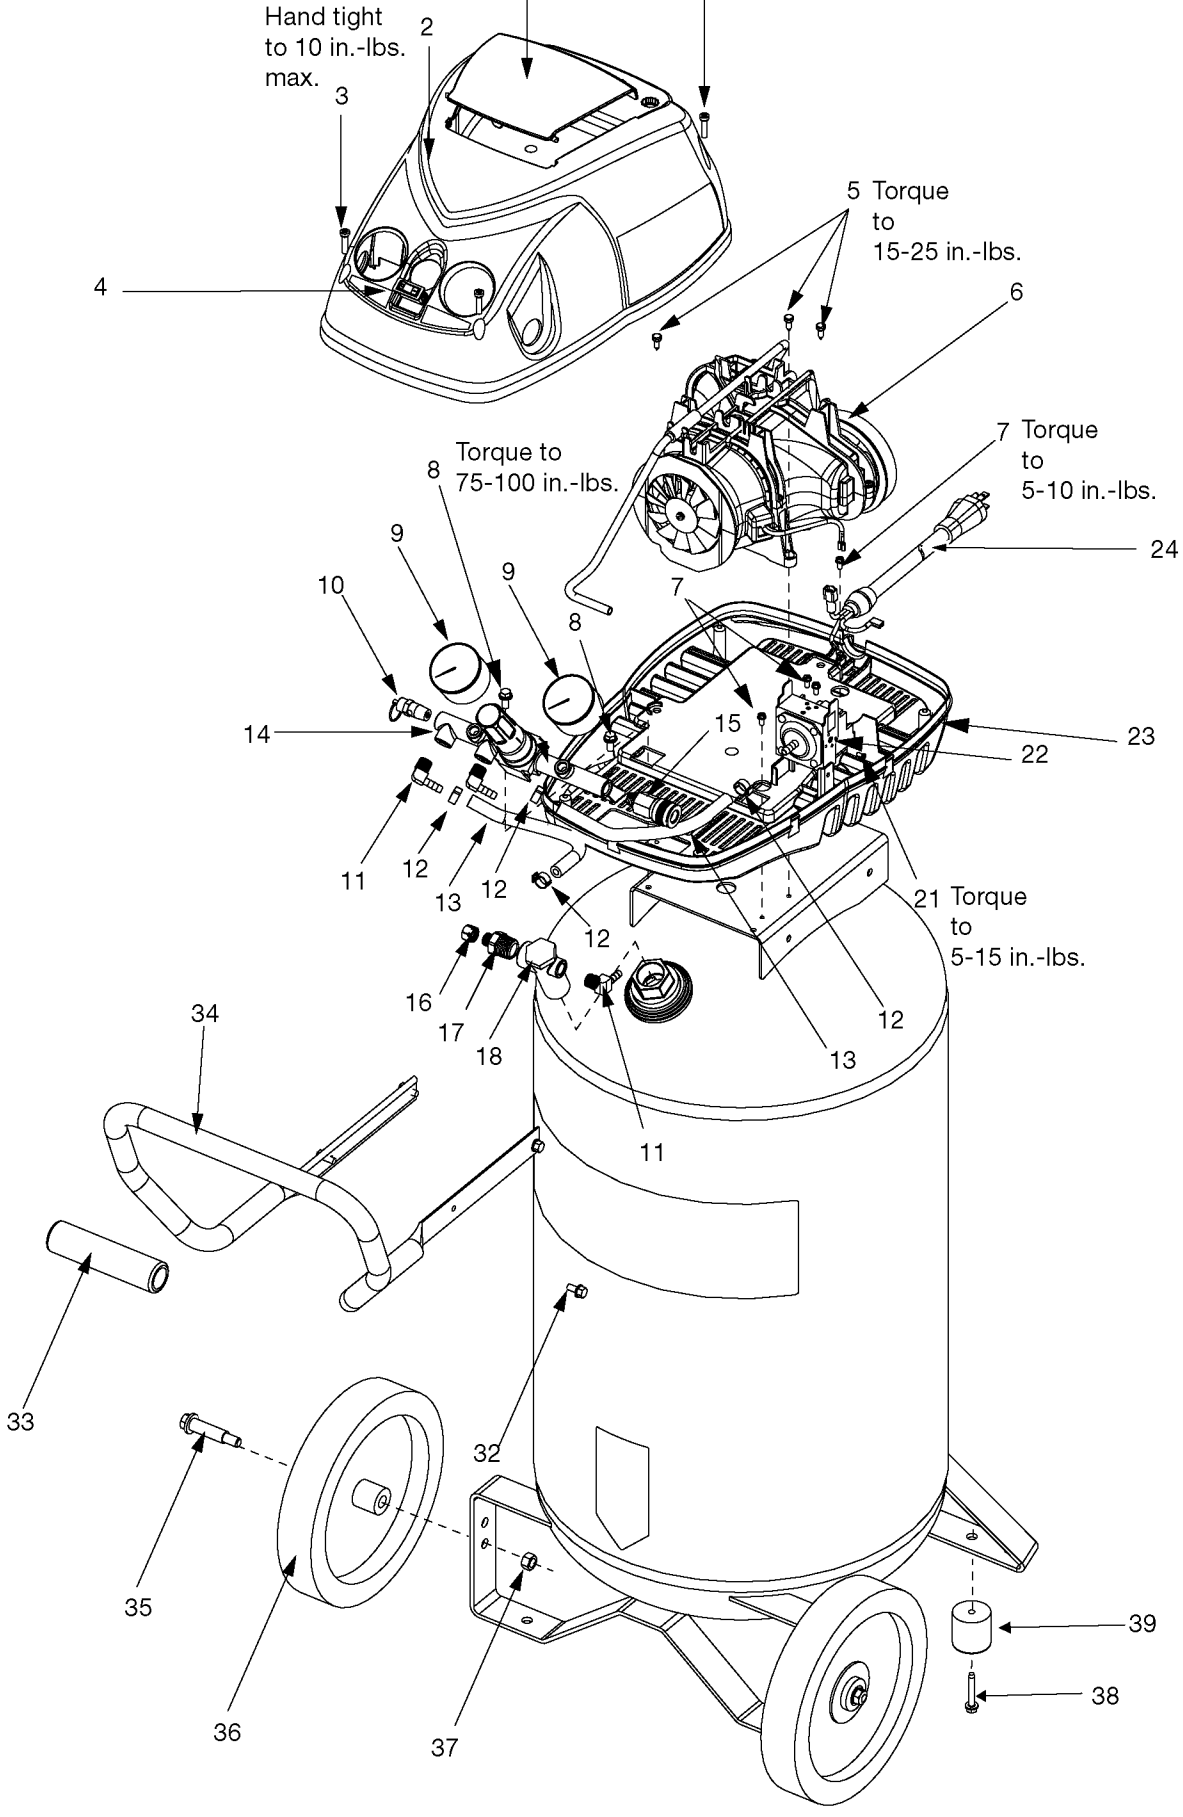

Hand tight
to 10 in.-lbs.
max.

5 Torque
to
15-25 in.-lbs.

8 Torque to
75-100 in.-lbs.

7 Torque
to
5-10 in.-lbs.

21 Torque
to
5-15 in.-lbs.

Parts List for Y6020-WK Type 0

Item Number	Part Number	Description	Qty Required
1	D29603	SHROUD UMC DOOR BLK	1
2	000000-00	No Longer Available	1
3	SSF-3156	SCREW #10-9X.500 THD	4
4	D28870	SWITCH ROCKER	1
5	ACG-408	ASSY FASTENER	3
6	000000-00	No Longer Available	1
7	SUDL-9-1	SCREW #8-32X.375/.34	4
8	D21172	SCREW .250-20X.500 H	2
9	Z-D27212	GAUGE 200PSI .125NPT	2
10	D20114	VALVE SAFETY 175 .25	1
11	SSP-537	FITTING 90DEG ELBOW	3
12	CAC-1206-1	CLAMP HOSE .250 ID H	4
13	D28499	HOSE 1/4 ID X 7.50 B	2
14	000000-00	No Longer Available	1
15	A19513	BODY QC .250 IND .25	1
16	SSP-473	ASSY NUT SLEEVE 5/16	1
17	000000-00	No Longer Available	1
18	000000-00	No Longer Available	1
21	D28960	SCREW #6-32X.250 TOR	1
22	000000-00	No Longer Available	1
23	000000-00	No Longer Available	1
24	D26615	CORD POWER ST 14GA 1	1
32	D21172	SCREW .250-20X.500 H	4
33	5140118-36	GRIP .875 DIA	1
34	000000-00	No Longer Available	1
35	CAC-60	BOLT .375-16X2.25 UN	2
36	D23138	WHEEL 9 BLACK SEMI-P	2