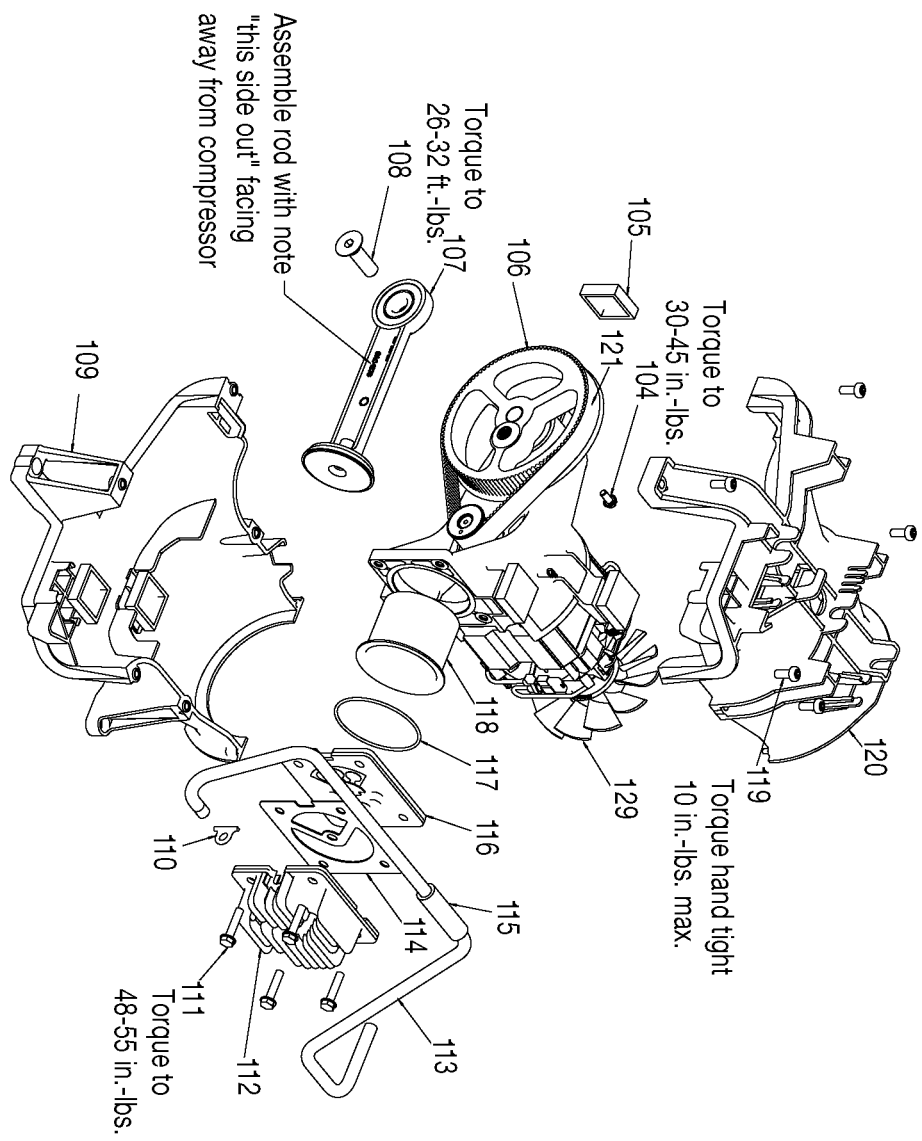

Hand tight
to 10 in.-lbs.
max.

5 Torque
to
15-25 in.-lbs.

8 Torque to
75-100 in.-lbs.

7 Torque
to
5-10 in.-lbs.

21 Torque
to
5-15 in.-lbs.

Parts List for Y6020-WK Type 0

Item Number	Part Number	Description	Qty Required
1	D29603	SHROUD UMC DOOR BLK	1
2	000000-00	No Longer Available	1
3	SSF-3156	SCREW #10-9X.500 THD	4
4	D28870	SWITCH ROCKER	1
5	ACG-408	ASSY FASTENER	3
6	000000-00	No Longer Available	1
7	SUDL-9-1	SCREW #8-32X.375/.34	4
8	D21172	SCREW .250-20X.500 H	2
9	Z-D27212	GAUGE 200PSI .125NPT	2
10	D20114	VALVE SAFETY 175 .25	1
11	SSP-537	FITTING 90DEG ELBOW	3
12	CAC-1206-1	CLAMP HOSE .250 ID H	4
13	D28499	HOSE 1/4 ID X 7.50 B	2
14	000000-00	No Longer Available	1
15	A19513	BODY QC .250 IND .25	1
16	SSP-473	ASSY NUT SLEEVE 5/16	1
17	000000-00	No Longer Available	1
18	000000-00	No Longer Available	1
21	D28960	SCREW #6-32X.250 TOR	1
22	000000-00	No Longer Available	1
23	000000-00	No Longer Available	1
24	D26615	CORD POWER ST 14GA 1	1
32	D21172	SCREW .250-20X.500 H	4
33	5140118-36	GRIP .875 DIA	1
34	000000-00	No Longer Available	1
35	CAC-60	BOLT .375-16X2.25 UN	2
36	D23138	WHEEL 9 BLACK SEMI-P	2