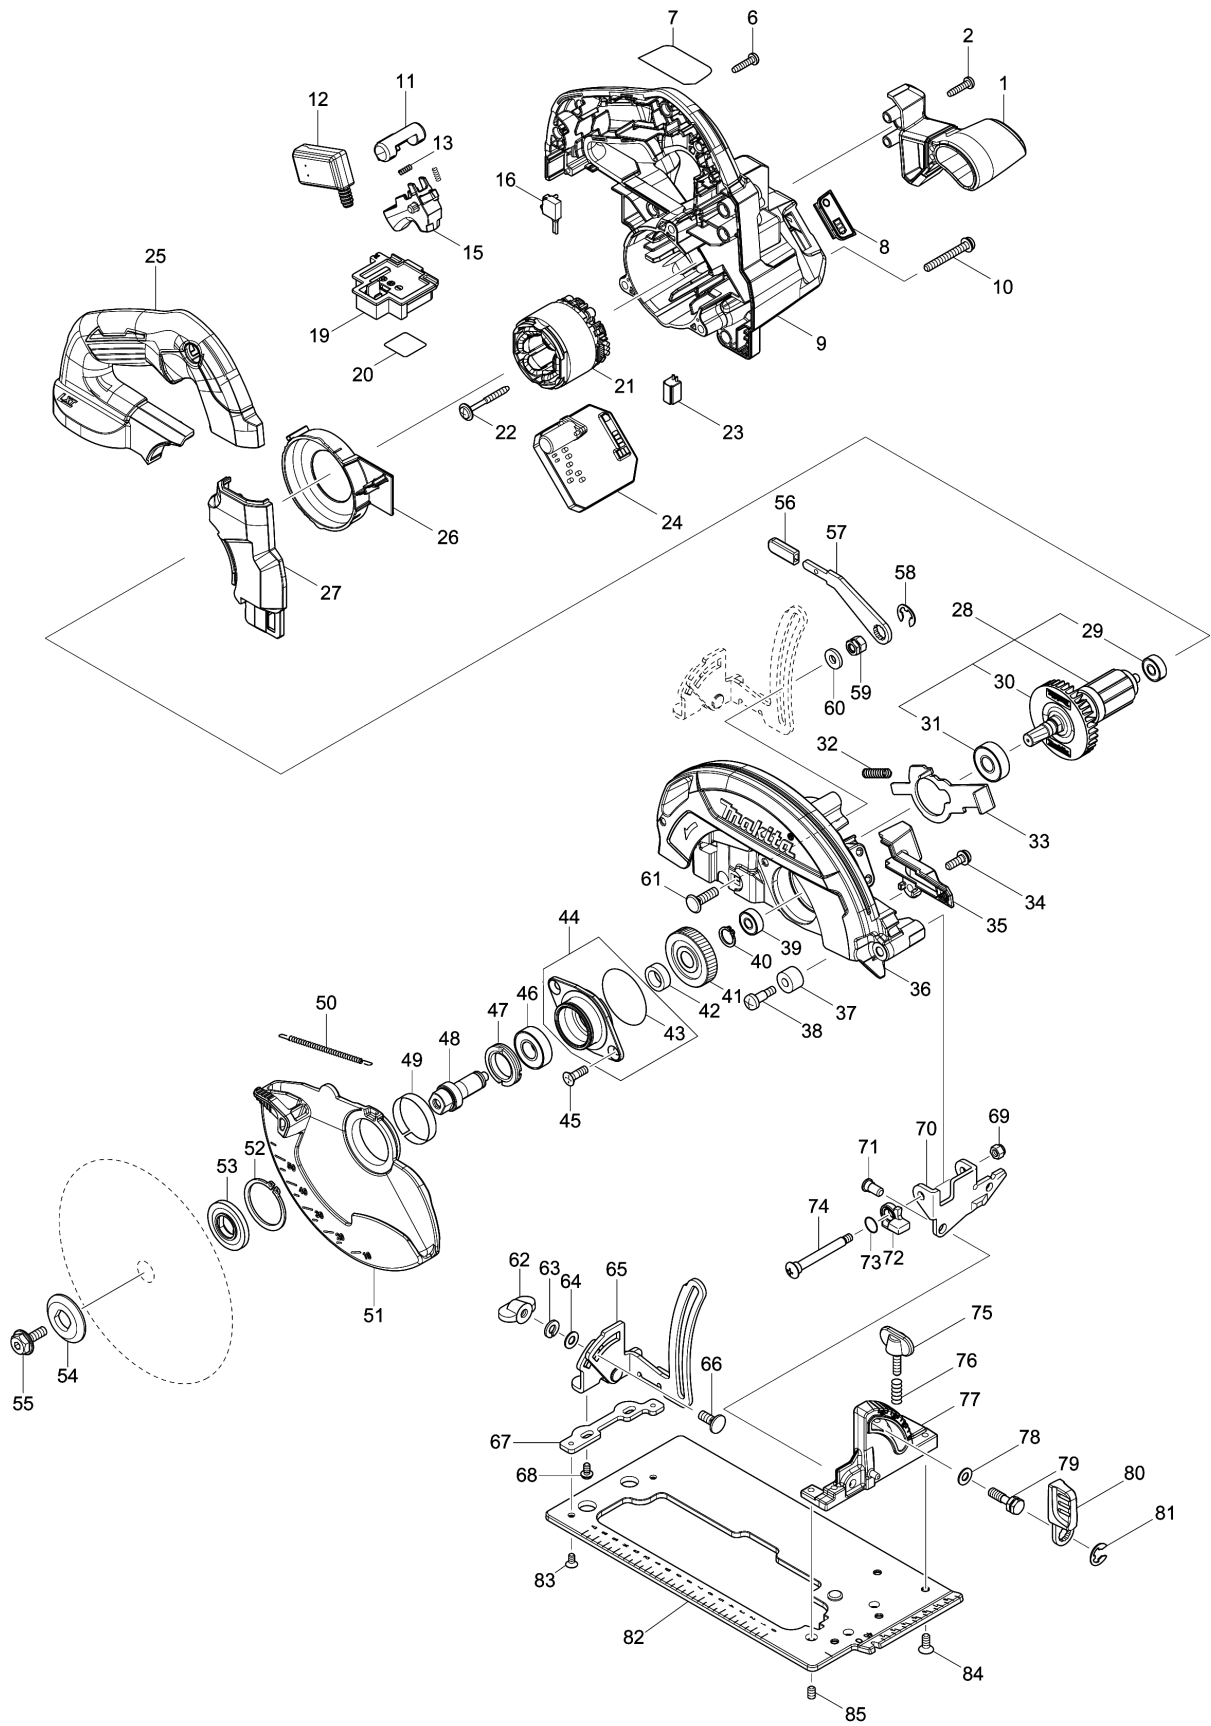

Model No.XSH04 165MM CORDLESS CIRCULAR SAW