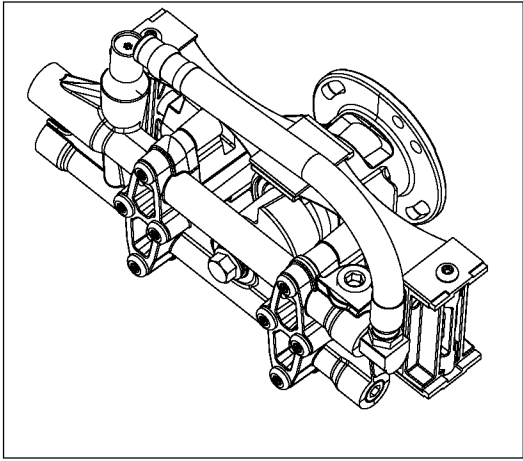

D28722 Valve Kit

contains Key#'s 39 (qty 4), 40 (qty 1), and 41 (qty 1)

D23514 Seal Kit

contains Key#s 4 (qty 2), 15 (qty 2), 16 mm seal (qty 2, not needed on this pump), and O-Ring (qty 1, not needed on this pump)

D23486 Piston Kit

contains Key #s 7 (qty 2)

Parts List for XR2600 Type 2

Item Number	Part Number	Description	Qty Required
1	A00045	BEARING COUPLE SPLIN	1
2	D25006	SCREW SET 5/16-24 .4	1
3	000000-00	No Longer Available	1
4	A14292	PUMP KIT	1
4	A14292	PUMP KIT	1
5	000000-00	No Longer Available	1
6	D25565	SCREW 5/16-18 1.5 TH	4
7	D23487	ASSY RADIAL PISTON &	1
8	A00755	CLAMP BLOCK END	1
9	5140125-96	SCREW	6
10	000000-00	No Longer Available	1
11	A15269	STRAP	1
12	A00756	CLAMP BLOCK MID STRA	1
13	000000-00	No Longer Available	1
14	000000-00	No Longer Available	1
15	A14292	PUMP KIT	1
15	A14292	PUMP KIT	1
17	000000-00	No Longer Available	1
18	D22684	BOLT .438-14X4.00 HH	1
19	000000-00	No Longer Available	1
20	A16746	HOSE PULSE 3/8 12 22	1
21	F217	ELBOW 3/8	1
22	16364	PLUG 3/8 NPT	1
23	D21003	DOWEL ALNMT SPLIT ST	1
24	000000-00	No Longer Available	1
30	A08869SV	UNLOADER KIT	1
39	000000-00	No Longer Available	1