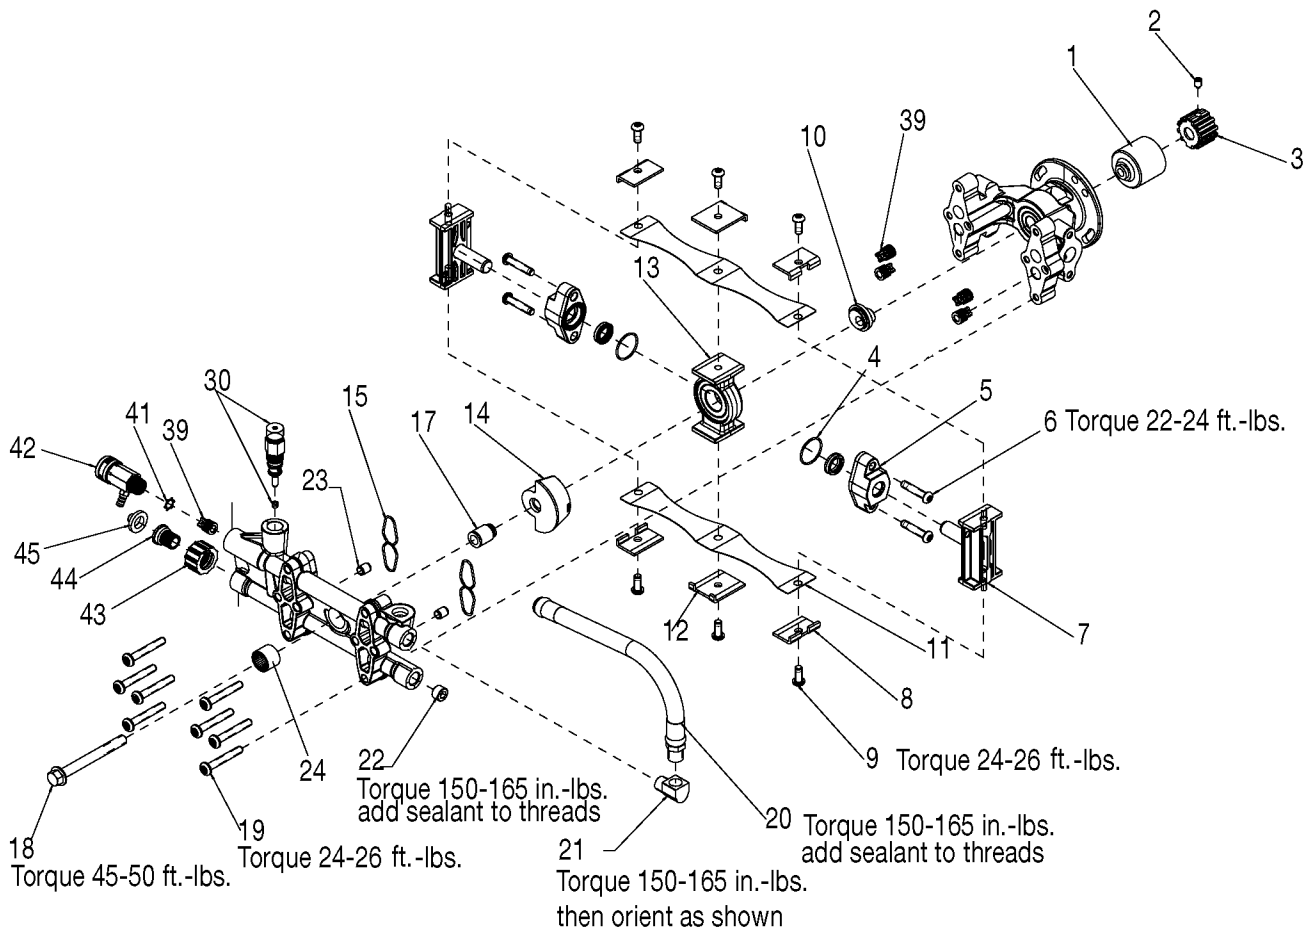

D28722 Valve Kit

contains Key#'s 39 (qty 4), 40 (qty 1), and 41 (qty 1)

D23514 Seal Kit

contains Key#s 4 (qty 2), 15 (qty 2), 16 mm seal (qty 2, not needed on this pump), and O-Ring (qty 1, not needed on this pump)

D23486 Piston Kit

contains Key #s 7 (qty 2)

Parts List for XR2600 Type 2

Item Number	Part Number	Description	Qty Required
1	A00045	BEARING COUPLE SPLIN	1
2	D25006	SCREW SET 5/16-24 .4	1
3	000000-00	No Longer Available	1
4	A14292	PUMP KIT	1
4	A14292	PUMP KIT	1
5	000000-00	No Longer Available	1
6	D25565	SCREW 5/16-18 1.5 TH	4
7	D23487	ASSY RADIAL PISTON &	1
8	A00755	CLAMP BLOCK END	1
9	5140125-96	SCREW	6
10	000000-00	No Longer Available	1
11	A15269	STRAP	1
12	A00756	CLAMP BLOCK MID STRA	1
13	000000-00	No Longer Available	1
14	000000-00	No Longer Available	1
15	A14292	PUMP KIT	1
15	A14292	PUMP KIT	1
17	000000-00	No Longer Available	1
18	D22684	BOLT .438-14X4.00 HH	1
19	000000-00	No Longer Available	1
20	A16746	HOSE PULSE 3/8 12 22	1
21	F217	ELBOW 3/8	1
22	16364	PLUG 3/8 NPT	1
23	D21003	DOWEL ALNMT SPLIT ST	1
24	000000-00	No Longer Available	1
30	A08869SV	UNLOADER KIT	1
39	000000-00	No Longer Available	1