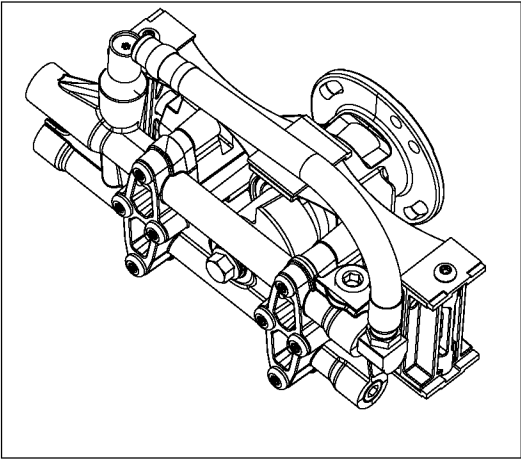

D28722 Valve Kit

contains Key#'s 39 (qty 4), 40 (qty 1), and 41 (qty 1)

D23514 Seal Kit

contains Key#'s 4 (qty 2), 15 (qty 2), 16 mm seal (qty 2, not needed on this pump), and O-Ring (qty 1, not needed on this pump)

D23486 Piston Kit

contains Key #s 7 (qty 2)

Parts List for XR2600 Type 1

Item Number	Part Number	Description	Qty Required
1	A00045	BEARING COUPLE SPLIN	1
2	D25006	SCREW SET 5/16-24 .4	1
3	000000-00	No Longer Available	1
4	A14292	PUMP KIT	1
4	A14292	PUMP KIT	1
5	000000-00	No Longer Available	1
6	D25565	SCREW 5/16-18 1.5 TH	4
7	D23487	ASSY RADIAL PISTON &	1
8	A00755	CLAMP BLOCK END	1
9	5140125-96	SCREW	6
10	000000-00	No Longer Available	1
11	A15269	STRAP	2
12	A00756	CLAMP BLOCK MID STRA	1
13	000000-00	No Longer Available	1
14	000000-00	No Longer Available	1
15	A14292	PUMP KIT	1
15	A14292	PUMP KIT	1
16	000000-00	No Longer Available	1
17	000000-00	No Longer Available	1
18	D22684	BOLT .438-14X4.00 HH	1
19	000000-00	No Longer Available	1
20	A16746	HOSE PULSE 3/8 12 22	1
21	F217	ELBOW 3/8	1
22	16364	PLUG 3/8 NPT	1
23	D21003	DOWEL ALNMT SPLIT ST	1
24	000000-00	No Longer Available	1
30	A08869SV	UNLOADER KIT	1