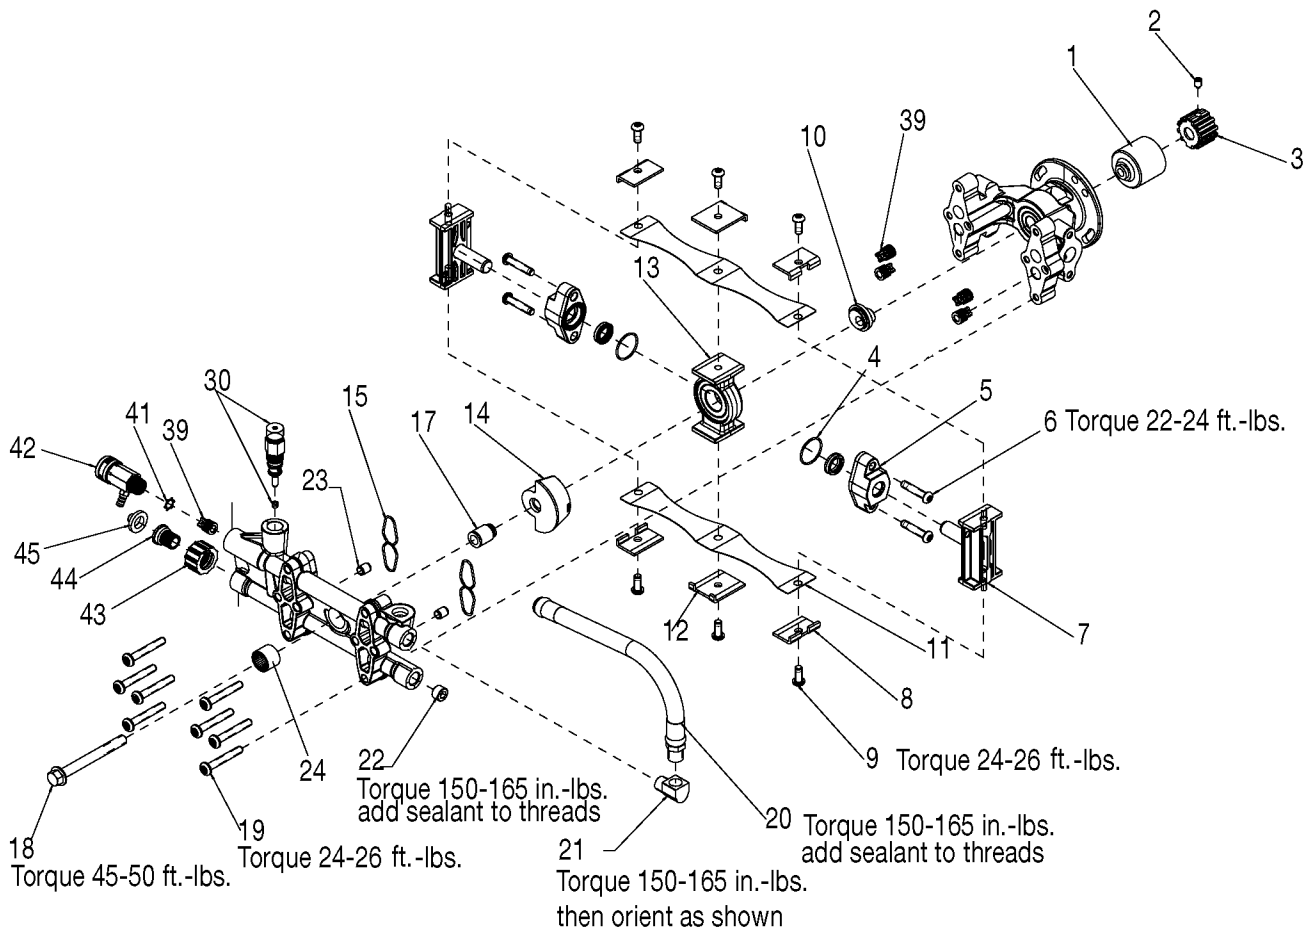

D28722 Valve Kit

contains Key#'s 39 (qty 4), 40 (qty 1), and 41 (qty 1)

D23514 Seal Kit

contains Key#'s 4 (qty 2), 15 (qty 2), 16 mm seal (qty 2, not needed on this pump), and O-Ring (qty 1, not needed on this pump)

D23486 Piston Kit

contains Key #s 7 (qty 2)

Parts List for XR2600 Type 1

Item Number	Part Number	Description	Qty Required
1	A00045	BEARING COUPLE SPLIN	1
2	D25006	SCREW SET 5/16-24 .4	1
3	000000-00	No Longer Available	1
4	A14292	PUMP KIT	1
4	A14292	PUMP KIT	1
5	000000-00	No Longer Available	1
6	D25565	SCREW 5/16-18 1.5 TH	4
7	D23487	ASSY RADIAL PISTON &	1
8	A00755	CLAMP BLOCK END	1
9	5140125-96	SCREW	6
10	000000-00	No Longer Available	1
11	A15269	STRAP	2
12	A00756	CLAMP BLOCK MID STRA	1
13	000000-00	No Longer Available	1
14	000000-00	No Longer Available	1
15	A14292	PUMP KIT	1
15	A14292	PUMP KIT	1
16	000000-00	No Longer Available	1
17	000000-00	No Longer Available	1
18	D22684	BOLT .438-14X4.00 HH	1
19	000000-00	No Longer Available	1
20	A16746	HOSE PULSE 3/8 12 22	1
21	F217	ELBOW 3/8	1
22	16364	PLUG 3/8 NPT	1
23	D21003	DOWEL ALNMT SPLIT ST	1
24	000000-00	No Longer Available	1
30	A08869SV	UNLOADER KIT	1