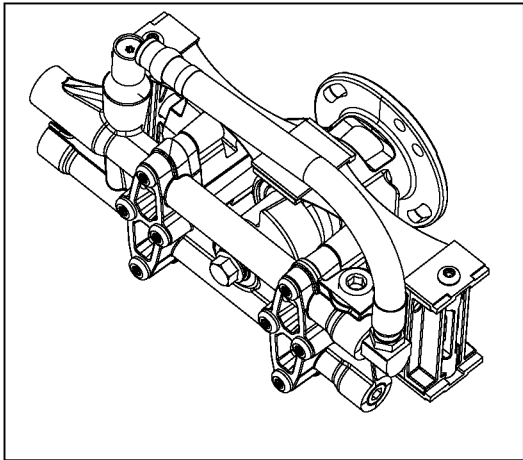

**D28722 Valve Kit**

contains Key#'s 39 (qty 4), 40 (qty 1), and 41 (qty 1)

**D23514 Seal Kit**

contains Key#s 4 (qty 2),  
15 (qty 2), 26 (qty 2), and 37 (qty 1)

**D23486 Piston Kit**

contains Key #s 7 (qty 2)

## Parts List for XR2600 Type 0

Item Number	Part Number	Description	Qty Required
1	A00045	BEARING COUPLE SPLIN	1
2	D25006	SCREW SET 5/16-24 .4	1
4	A14292	PUMP KIT	1
4	A14292	PUMP KIT	1
5	000000-00	No Longer Available	1
6	D25565	SCREW 5/16-18 1.5 TH	4
7	D23487	ASSY RADIAL PISTON &	1
8	A00755	CLAMP BLOCK END	1
9	5140125-96	SCREW	6
10	000000-00	No Longer Available	1
11	A15269	STRAP	1
12	A00756	CLAMP BLOCK MID STRA	1
13	000000-00	No Longer Available	1
14	000000-00	No Longer Available	1
15	A14292	PUMP KIT	1
15	A14292	PUMP KIT	1
18	D22684	BOLT .438-14X4.00 HH	1
19	000000-00	No Longer Available	1
20	A16746	HOSE PULSE 3/8 12 22	1
26	A14292	PUMP KIT	1
26	A14292	PUMP KIT	1
28	000000-00	No Longer Available	1
30	A03928SV	UNLOADER KIT	1
33	D20993	SPRING EASY START	1
34	D21259	O-RING #12 90 DURO	1
35	D21256	SEAT EASY START STAI	1
36	D20994	BALL 5/16 STAINLESS	1

## Parts List for XR2600 Type 0

Item Number	Part Number	Description	Qty Required
37	A14292	PUMP KIT	1
37	A14292	PUMP KIT	1
38	D21141	PLUG VALVE	1
39	000000-00	No Longer Available	1
40	000000-00	No Longer Available	1
41	000000-00	No Longer Available	1
42	D29372	INJECTOR QC CHEMICAL	1
43	H061	NUT SWIVEL GARDENHOS	1
44	H068	SWIVEL 3/8 MALE	1
45	F187	SCREEN GARDEN HOSE 3	1
501	A14292	PUMP KIT	1
501	A14292	PUMP KIT	1
502	16848	VALVE THERMAL	1
503	H061	NUT SWIVEL GARDENHOS	1
504	H068	SWIVEL 3/8 MALE	1
505	F187	SCREEN GARDEN HOSE 3	1
506	A19985	SOCKET QUIK CONNECT	1
507	000000-00	No Longer Available	1
508	P448	KEY	1
509	D23215	OIL SAE 10W-30 SJ 32	1
510	A00025	FRAME SP SLVR 14.5 P	1
511	D22268	ISOLATOR RECESSED RU	1
512	000000-00	No Longer Available	1
513	000000-00	No Longer Available	1
514	D30446	COVER TAB FLAT GUN	1
515	D30447	COVER RUBBER GUN CUR	1
516	N003522	WHEEL	2