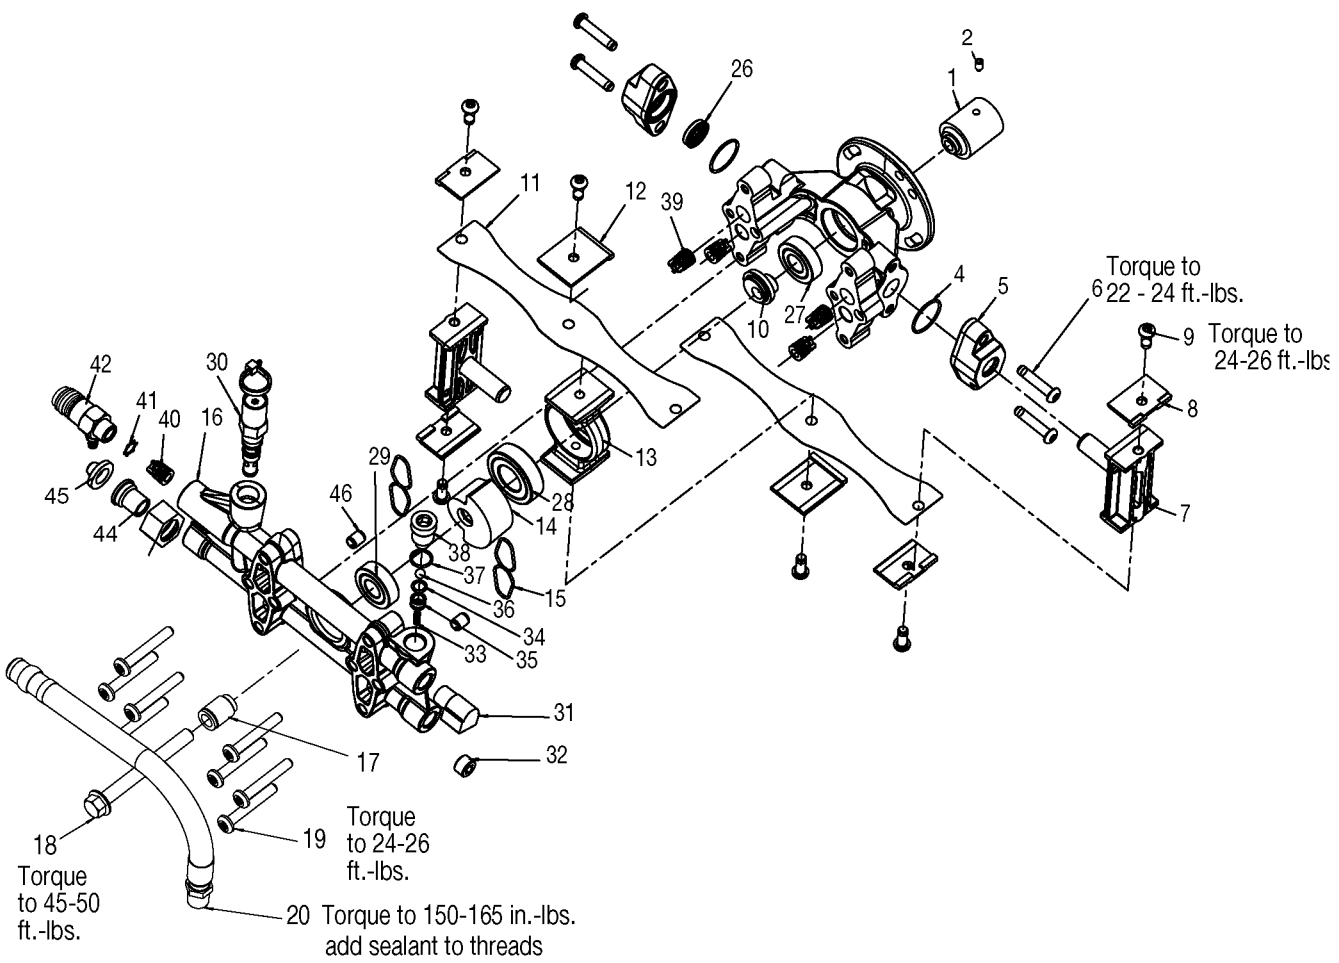

**D28722 Valve Kit**

contains Key#'s 39 (qty 4), 40 (qty 1), and 41 (qty 1)

**D23514 Seal Kit**

contains Key#s 4 (qty 2),  
15 (qty 2), 26 (qty 2), and 37 (qty 1)

**D23486 Piston Kit**

contains Key #s 7 (qty 2)

## Parts List for XR2600 Type 0

Item Number	Part Number	Description	Qty Required
1	A00045	BEARING COUPLE SPLIN	1
2	D25006	SCREW SET 5/16-24 .4	1
4	A14292	PUMP KIT	1
4	A14292	PUMP KIT	1
5	000000-00	No Longer Available	1
6	D25565	SCREW 5/16-18 1.5 TH	4
7	D23487	ASSY RADIAL PISTON &	1
8	A00755	CLAMP BLOCK END	1
9	5140125-96	SCREW	6
10	000000-00	No Longer Available	1
11	A15269	STRAP	1
12	A00756	CLAMP BLOCK MID STRA	1
13	000000-00	No Longer Available	1
14	000000-00	No Longer Available	1
15	A14292	PUMP KIT	1
15	A14292	PUMP KIT	1
18	D22684	BOLT .438-14X4.00 HH	1
19	000000-00	No Longer Available	1
20	A16746	HOSE PULSE 3/8 12 22	1
26	A14292	PUMP KIT	1
26	A14292	PUMP KIT	1
28	000000-00	No Longer Available	1
30	A03928SV	UNLOADER KIT	1
33	D20993	SPRING EASY START	1
34	D21259	O-RING #12 90 DURO	1
35	D21256	SEAT EASY START STAI	1
36	D20994	BALL 5/16 STAINLESS	1

## Parts List for XR2600 Type 0

Item Number	Part Number	Description	Qty Required
516	A21068	WHEEL KIT	1
517	D24323	SHROUD RADIAL PUMP H	1
518	D30249	COLLER AXLE SET SCRE	2
519	D21436	SCREW .250-20X.750 U	2
520	D21437	NUT.250-20 FLANGEHEA	2
521	D26742	SCREW #10-16 X .500	2
522	D26863	BUTTON SNAP .302 DIA	2
523	18297	BOLT .313-18X1.75 FL	4
524	16087	NUT .313-18 UNC FLAN	4
525	A06113	SCREW	4
526	D22693	HOSE 5/16X25 3600PS	1
527	A19985	SOCKET QUIK CONNECT	1
528	5140095-05	GUN	1
528	F039	PLUG QUICK CONNECT F	1
530	A06118	LANCE EXT	1
531	5140095-05	GUN	1
532	H140	HOSE ASSY CHEMICAL	1
533	NCT001	TOOL NOZZLE CLEANING	1
534	17732	KIT NOZZLE 2/25/40 A	1
535	D30374	NOZZLE HOLDER RUBBER	1
536	000000-00	No Longer Available	1
537	D22693	HOSE 5/16X25 3600PS	1
856	000000-00	No Longer Available	1
856	000000-00	No Longer Available	1