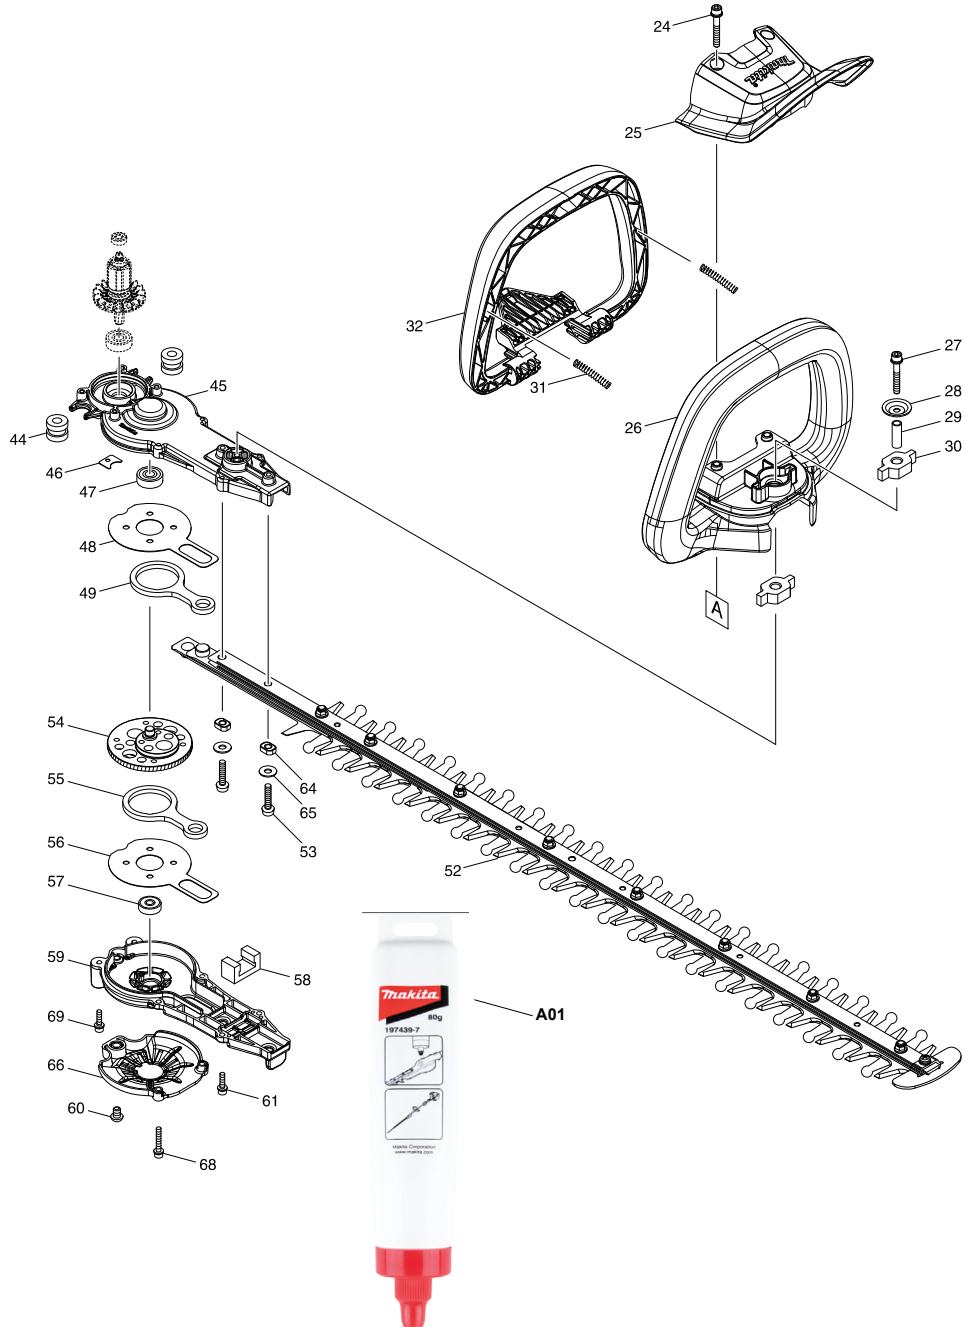

Products with multiple versions are listed in subsiding order with the newest version on top not indented.

Section	Fig. No.	Part No.	Description	XHU08	Tech Bulletin	Notes
2	24	265182-7	+ PAN HEAD SCREW M5X25	2		
2	25	458399-1	PROTECTOR	1		
2	26	458400-2	FRONT GRIP E	1		
2	27	251476-6	H.S.H.BOLT M5X35 WITH WR	1		
2	28	253416-0	DISH WASHER 5	1		
2	29	257678-2	SLEEVE 6	1		
2	30	422260-8	RUBBER SLEEVE 8	2		
2	31	233222-9	COMPRESSION SPRING 5	2		
2	32	458402-8	SWITCH LEVER F	1		
2	44	422259-3	RUBBER SLEEVE 8	2		
2	45	136278-0	GEAR HOUSING COMPLETE	1		
2	45	140F22-5	GEAR HOUSING COMPLETE	1		
2	46	458417-5	GASKET	1		
2	47	211031-6	BALL BEARING 608LLB	1		
2	47	211032-4	BALL BEARING 608ZZ	1		
2	48	347361-0	FRICITION PLATE	1		
2	49	347362-8	CONNECTING ROD	1		
2	52	199102-8	SHEAR BLADE ASSEMBLY 750A SET	1		INC 64, 65
2	53	265182-7	+ PAN HEAD SCREW M5X25	2		
2	54	140B80-7	GEAR COMPLETE	1		
2	55	347362-8	CONNECTING ROD	1		
2	56	347361-0	FRICITION PLATE	1		
2	57	211016-2	BALL BEARING 6262ZZ	1		
2	57	211499-6	BALL BEARING 626ZZ	1		
2	58	443159-4	SEAL	1		
2	59	140B62-9	GEAR HOUSING COVER COMPLETE	1		
2	60	265338-2	H.S.BOTTON HEAD BOLT M6X8	1		
2	61	265A29-1	HEX. SOCKET HEAD BOLT M4X16WR	2		
2	64	313211-1	SLEEVE 5	2		
2	65	253804-1	FLAT WASHER 6	2		
2	66	458907-8	UNDER COVER	1		
2	68	265698-2	HEX. SOCKET HEAD BOLT M4X25WR	2		
2	69	265A29-1	HEX. SOCKET HEAD BOLT M4X16WR	2		
2	A01	197439-7	GEAR GREASE	1		