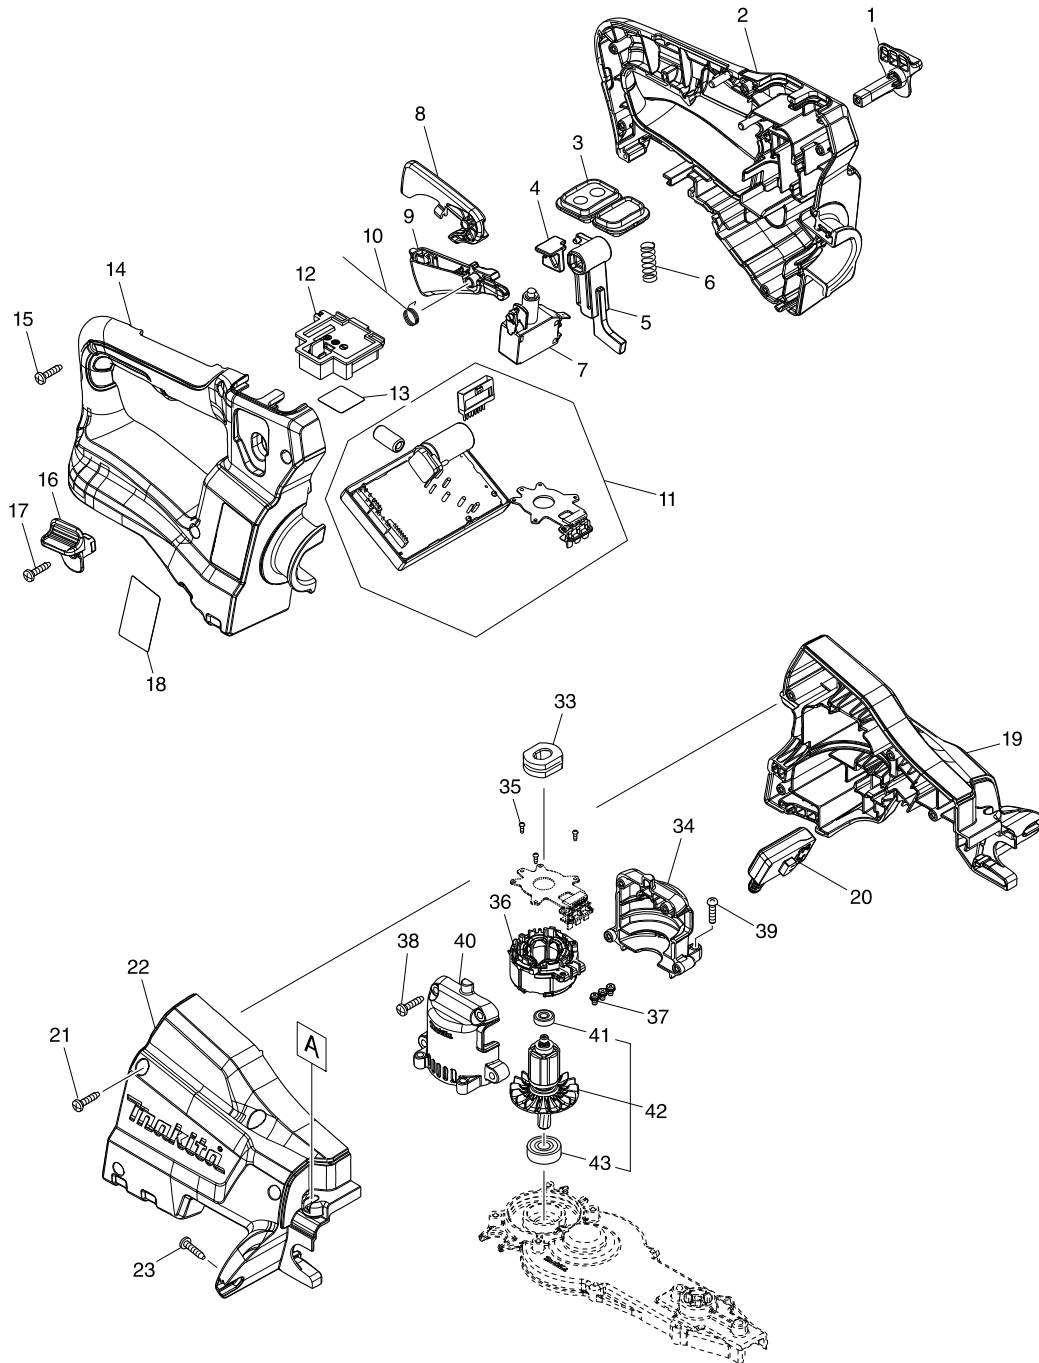

Products with multiple versions are listed in subsiding order with the newest version on top not indented.

Section	Fig. No.	Part No.	Description	XHU08	Tech Bulletin	Notes
1	1	458406-0	LOCK LEVER L	1		
1	2	183J69-0	HANDLE SET	1		INC 14
1	3	140A04-7	SUB CONTROLLER COMPLETE	1		
1	4	458570-7	SLIDER	1		
1	5	458405-2	LOCK ARM	1		
1	6	234204-4	COMPRESSION SPRING 8	1		
1	7	650781-2	SWITCH C3JW-6B-P	1		
1	8	458403-6	LOCK OFF LEVER	1		
1	9	458404-4	SWITCH LEVER R	1		
1	10	232454-5	TORSION SPRING 10	1		
1	11	620818-9	CONTROLLER	1		
1	12	644809-6	TERMINAL	1		
1	14	183J69-0	HANDLE SET	1		INC 2
1	15	266326-2	TAPPING SCREW 4X18	6		
1	16	458407-8	LOCK LEVER R	1		
1	17	266326-2	TAPPING SCREW 4X18	1		
1	19	183K21-4	HOUSING SET	1		INC 22
1	20	651083-9	SWITCH C3XA-1PSPM	1		
1	21	266326-2	TAPPING SCREW 4X18	4		
1	22	183K21-4	HOUSING SET	1		INC 19
1	23	266326-2	TAPPING SCREW 4X18	2		
1	33	422261-6	RUBBER SLEEVE	1		
1	34	183L66-8	MOTOR HOUSING SET	1		INC. 40
1	34	183J52-7	MOTOR HOUSING SET	1		INC 40
1	35	266490-9	TAPPING SCREW PT 2X6	3		
1	36	629352-6	STATOR	1		
1	37	652069-6	FLAT HEAD SCREW M3X6	3		
1	38	266326-2	TAPPING SCREW 4X18	4		
1	39	265178-8	PAN HEAD SCREW M4X16	4		
1	40	183L66-8	MOTOR HOUSING SET	1		INC. 34
1	40	183J52-7	MOTOR HOUSING SET	1		INC 34
1	41	211157-4	BALL BEARING 695ZZ	1		
1	42	519557-5	ROTOR ASSY	1		INC 41, 43
1	43	210005-4	BALL BEARING 600DDW	1		
1	43	211032-4	BALL BEARING 608ZZ	1