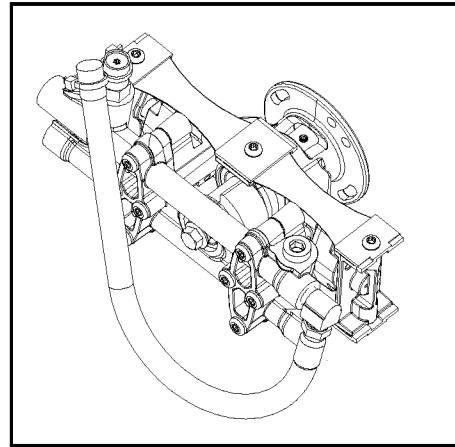

# D28703- DeVILBISS PUMP

## D23511 Valve Kit

contains Key#'s 39 (qty 4), 40 (qty 1), and 41 (qty 1)

## D23514 Seal Kit

contains Key#s 4 (qty 2),  
15 (qty 2), 26 (qty 2), and 37 (qty1)

## Parts List for WVRH2421 Type 1

Item Number	Part Number	Description	Qty Required
1	D25054	SHAFT ENGINE COUPLE	1
2	D25006	SCREW SET 5/16-24 .4	1
4	000000-00	No Longer Available	1
4	000000-00	No Longer Available	1
5	000000-00	No Longer Available	1
6	D25565	SCREW 5/16-18 1.5 TH	1
7	D23487	ASSY RADIAL PISTON &	1
8	A00755	CLAMP BLOCK END	1
9	5140125-96	SCREW	1
10	000000-00	No Longer Available	1
11	A15269	STRAP	2
12	A00756	CLAMP BLOCK MID STRA	1
13	000000-00	No Longer Available	1
14	000000-00	No Longer Available	1
15	000000-00	No Longer Available	1
15	000000-00	No Longer Available	1
17	000000-00	No Longer Available	1
18	D22684	BOLT .438-14X4.00 HH	1
19	000000-00	No Longer Available	1
20	5140117-84	KIT HOSE PULSE 12 IN	1
24	000000-00	No Longer Available	1
25	000000-00	No Longer Available	1
26	000000-00	No Longer Available	1
26	000000-00	No Longer Available	1
28	000000-00	No Longer Available	1
30	A03928SV	UNLOADER KIT	1
31	F217	ELBOW 3/8	1