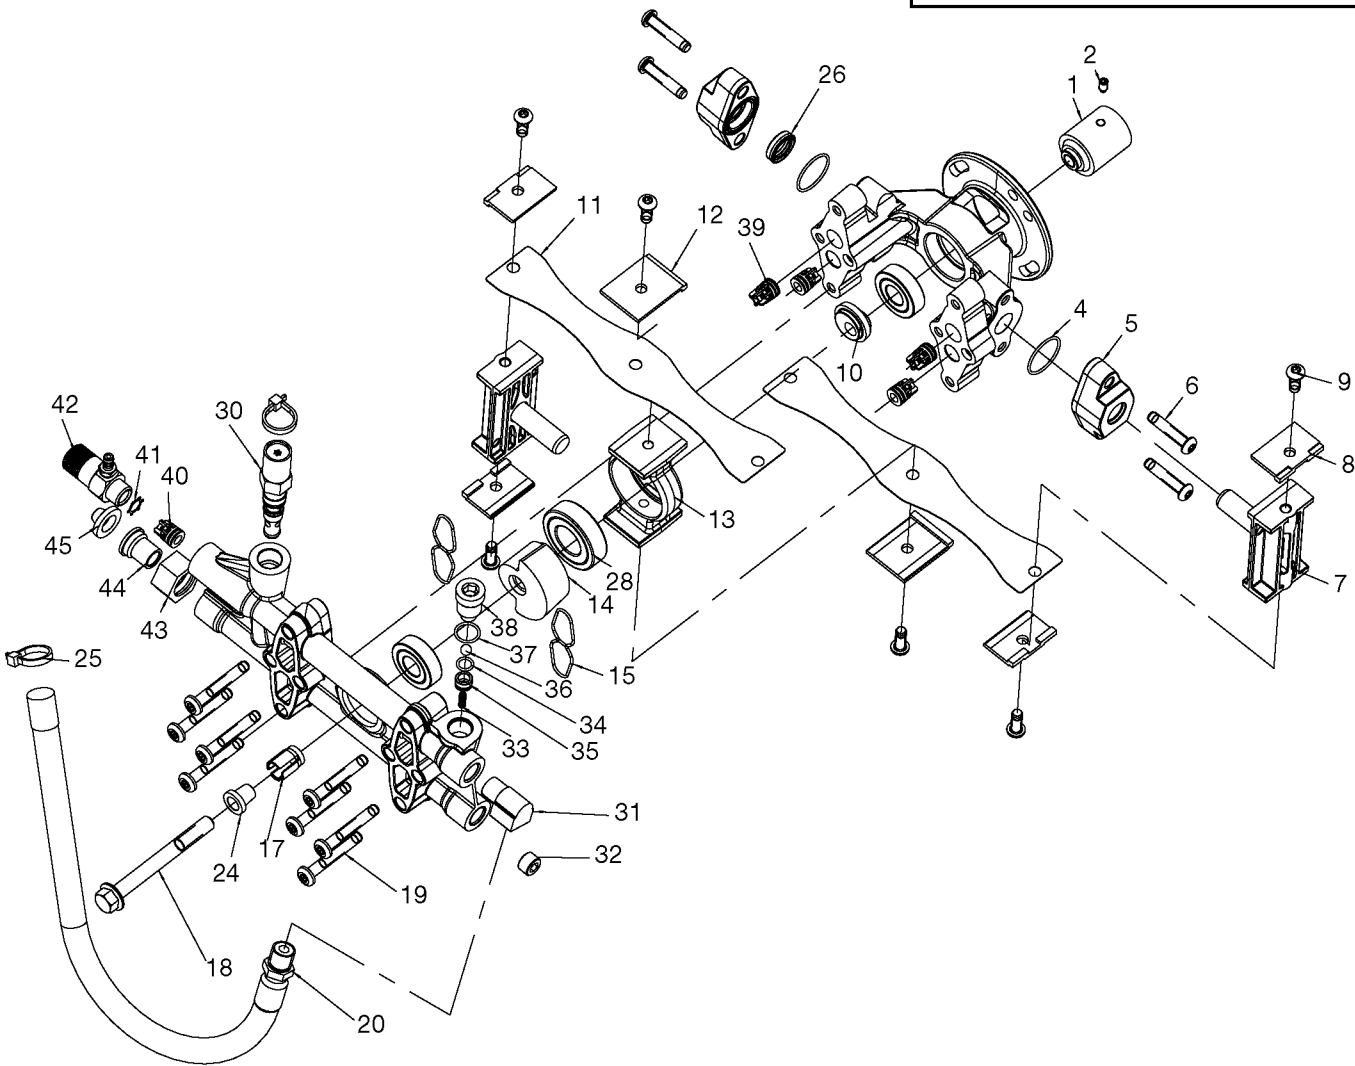

D28703- DeVILBISS PUMP

D28703- DEVILBISS PUMP REPAIR KIT

D23511 Valve Kit

contains Key#'s 39 (qty 4), 40 (qty 1), and 41 (qty 1)

D23514 Seal Kit

contains Key#s 4 (qty 2),
15 (qty 2), 26 (qty 2), and 37 (qty1)

D23486 Pistonl Kit

contains Key #s 7 (qty 2)

Parts List for WVR2320 Type 1

Item Number	Part Number	Description	Qty Required
1	D25054	SHAFT ENGINE COUPLE	1
2	D25006	SCREW SET 5/16-24 .4	1
4	000000-00	No Longer Available	1
4	000000-00	No Longer Available	1
5	000000-00	No Longer Available	1
6	D25565	SCREW 5/16-18 1.5 TH	1
7	D23487	ASSY RADIAL PISTON &	1
8	A00755	CLAMP BLOCK END	1
9	5140125-96	SCREW	1
10	000000-00	No Longer Available	1
11	A15269	STRAP	2
12	A00756	CLAMP BLOCK MID STRA	1
13	000000-00	No Longer Available	1
14	000000-00	No Longer Available	1
15	000000-00	No Longer Available	1
15	000000-00	No Longer Available	1
17	000000-00	No Longer Available	1
18	D22684	BOLT .438-14X4.00 HH	1
19	000000-00	No Longer Available	1
20	5140117-84	KIT HOSE PULSE 12 IN	1
24	000000-00	No Longer Available	1
25	000000-00	No Longer Available	1
26	000000-00	No Longer Available	1
26	000000-00	No Longer Available	1
28	000000-00	No Longer Available	1
30	A03928SV	UNLOADER KIT	1
31	F217	ELBOW 3/8	1

Parts List for WVR2320 Type 1

Item Number	Part Number	Description	Qty Required
512	D22305	BRACKET WHEEL PAINTE	2
513	000000-00	No Longer Available	1
514	91895680	SCREW .250-20X.750 H	4
515	W137	NUT .50 PAL	2
516	91895680	SCREW .250-20X.750 H	1
517	16087	NUT .313-18 UNC FLAN	3
518	000000-00	No Longer Available	2
519	000000-00	No Longer Available	1
520	A06113	SCREW	4
521	D22308	SCREW .313-18X2.22 H	4
522	D22692	NUT 5/16-18 FLANGEHE	1
523	16471	KNOB .313-18 NUT	2
524	D23196	BOLT .313-18X2.00 UN	2
525	D22901	SCREW .250-20X1.125	4
526	A14773	HIGH PRESSURE HOSE	1
527	16395	LANCE MULTI RE	1
528	N043211	GUN	1
529	H140	HOSE ASSY CHEMICAL	1
530	000000-00	No Longer Available	1
531	NCT001	TOOL NOZZLE CLEANING	1
532	16797	WRENCH ALLEN 2MM	1
856	17727	ADAPTER 22MM MALE X	1