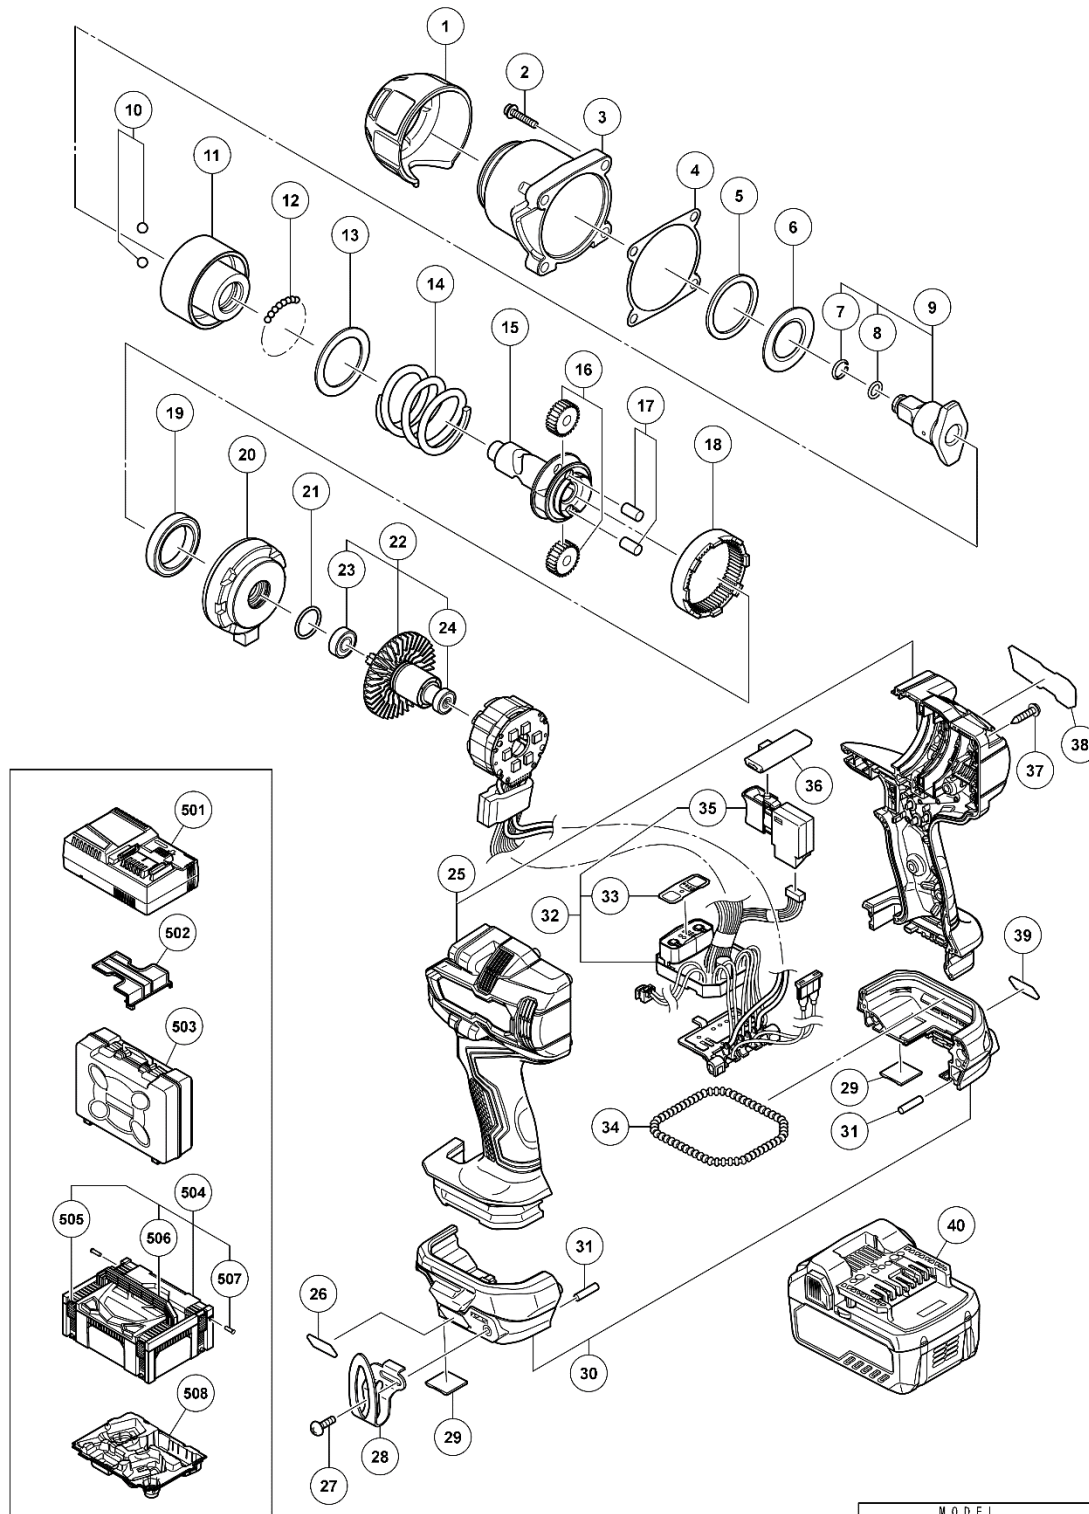

ELECTRIC TOOL PARTS LIST

CORDLESS IMPACT WRENCH

2021 • 05 • 27

Model WR 36DE

(E1)

MODEL
WR36DE