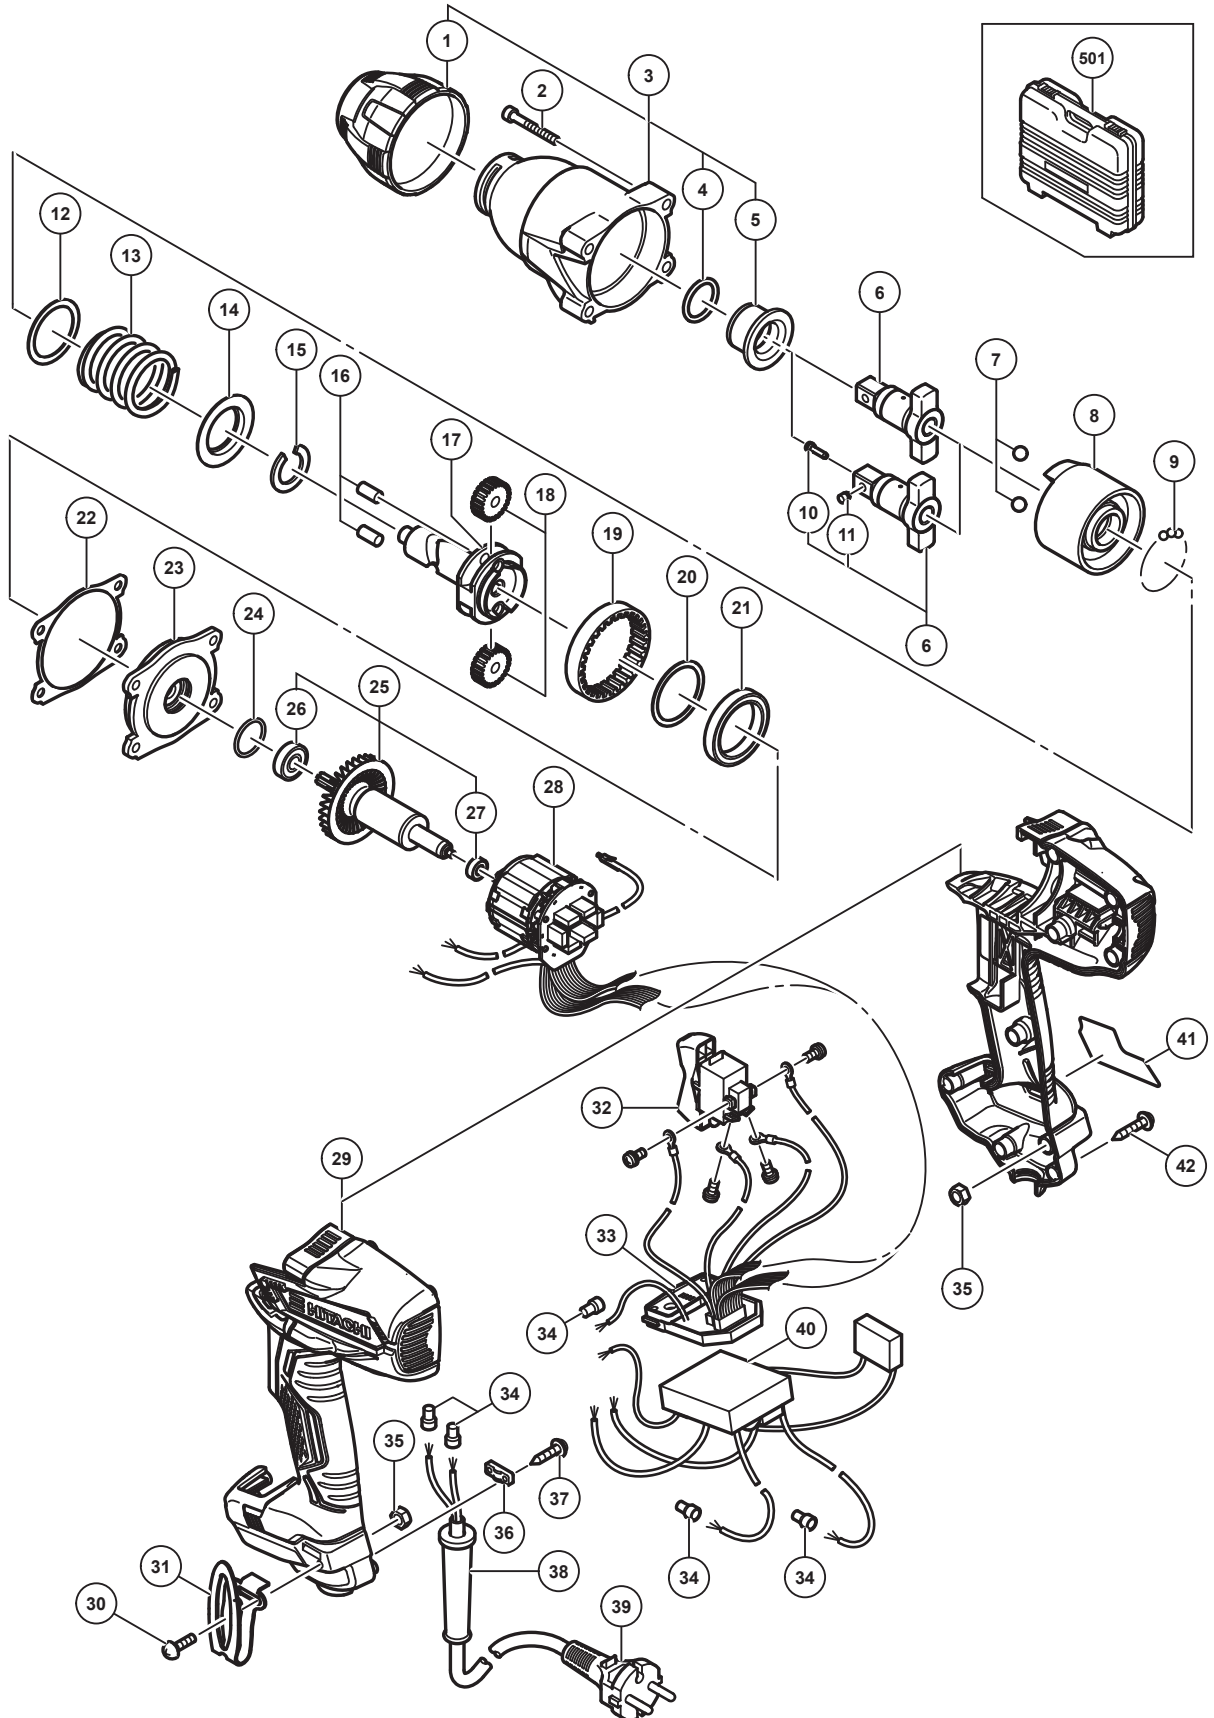

ELECTRIC TOOL PARTS LIST

■ **IMPACT WRENCH**
Model WR 16SE

2014 -9 -10
(E1)

PARTS

WR 16SE

ITEM NO.	CODE NO.	DESCRIPTION	NO. USED	REMARKS
1	337721	BUMPER (A)	1	
2	323753	SEAL LOCK HEX. SOCKET HD. BOLT M5 X 35	4	
3	337195	HAMMER CASE ASS'Y	1	INCLUD.1,4,5
4	318704	O-RING (M)	1	
5	323766	METAL	1	
*	6	334341	1	ANVIL (L) TYPE FOR W/O PLUNGER(A),PIN RETAINER(A)
*	6	334342	1	ANVIL (L) ASS'Y INCLUD.10,11 TYPE FOR W/PLUNGER (A), PIN RETAINER (A)
7	959150	STEEL BALL D6.35 (10 PCS.)	2	
8	337197	HAMMER (A)	1	
9	959155	STEEL BALL D3.97 (10 PCS.)	29	
*	10	323542	1	PIN RETAINER (A) FOR FRA,FRG,ESP,ITA,RUS,USA,CAN
*	11	323541	1	PLUNGER (A) FOR FRA,FRG,ESP,ITA,RUS,USA,CAN
12	317525	WASHER (B)	1	
13	337198	HAMMER SPRING (A)	1	
14	317521	WASHER (A)	1	
15	337201	STOPPER (A)	1	
16	985169	NEEDLE ROLLER	2	
17	337196	SPINDLE (A)	1	
18	323785	IDLE GEAR SET (2 PCS.)	2	
19	323786	RING GEAR	1	
20	337199	WASHER (C)	1	
21	337733	BALL BEARING 6807	1	
22	337698	PACKING (A)	1	
23	337200	INNER COVER (A)	1	
24	887302	O-RING (I.D 21.5)	1	
25	337203	ROTOR ASS'Y	1	INCLUD.26,27
26	608DDM	BALL BEARING 608DDC2PS2L	1	
27	333784	BALL BEARING 624DD	1	
*	28	340882D	1	STATOR IGBT PCB 100V-120V
*	28	340882	1	STATOR IGBT PCB 220V-240V
29	337734	HOUSING (A).(B) SET	1	
30	327001	TRUSS HD. SCREW M4 (BLACK)	1	
31	335724	HOOK	1	
32	337202	SWITCH	1	
*	33	337700	1	CONTROLLER (A) 110V
*	33	337701	1	CONTROLLER (A) 120V
*	33	337702	1	CONTROLLER (A) 220V-230V
*	33	337703	1	CONTROLLER (A) 240V
34	959140	CONNECTOR 50091 (10 PCS.)	5	
35	327002	LOCK NUT M4 (BLACK)	2	
36	937631	CORD CLIP	1	
37	984750	TAPPING SCREW (W/FLANGE) D4 X 16	2	
*	38	953327	1	CORD ARMOR D8.8
*	38	938051	1	CORD ARMOR D10.1
*	39	500247Z	1	CORD (CORD ARMOR D8.8)
*	39	500439Z	1	CORD (CORD ARMOR D8.8) FOR AUS,NZL
*	39	500240Z	1	CORD (CORD ARMOR D8.8) FOR USA,CAN
*	39	500450Z	1	CORD (CORD ARMOR D8.8) FOR GBR (230V)
*	39	500461Z	1	CORD (CORD ARMOR D8.8) FOR GBR (110V)