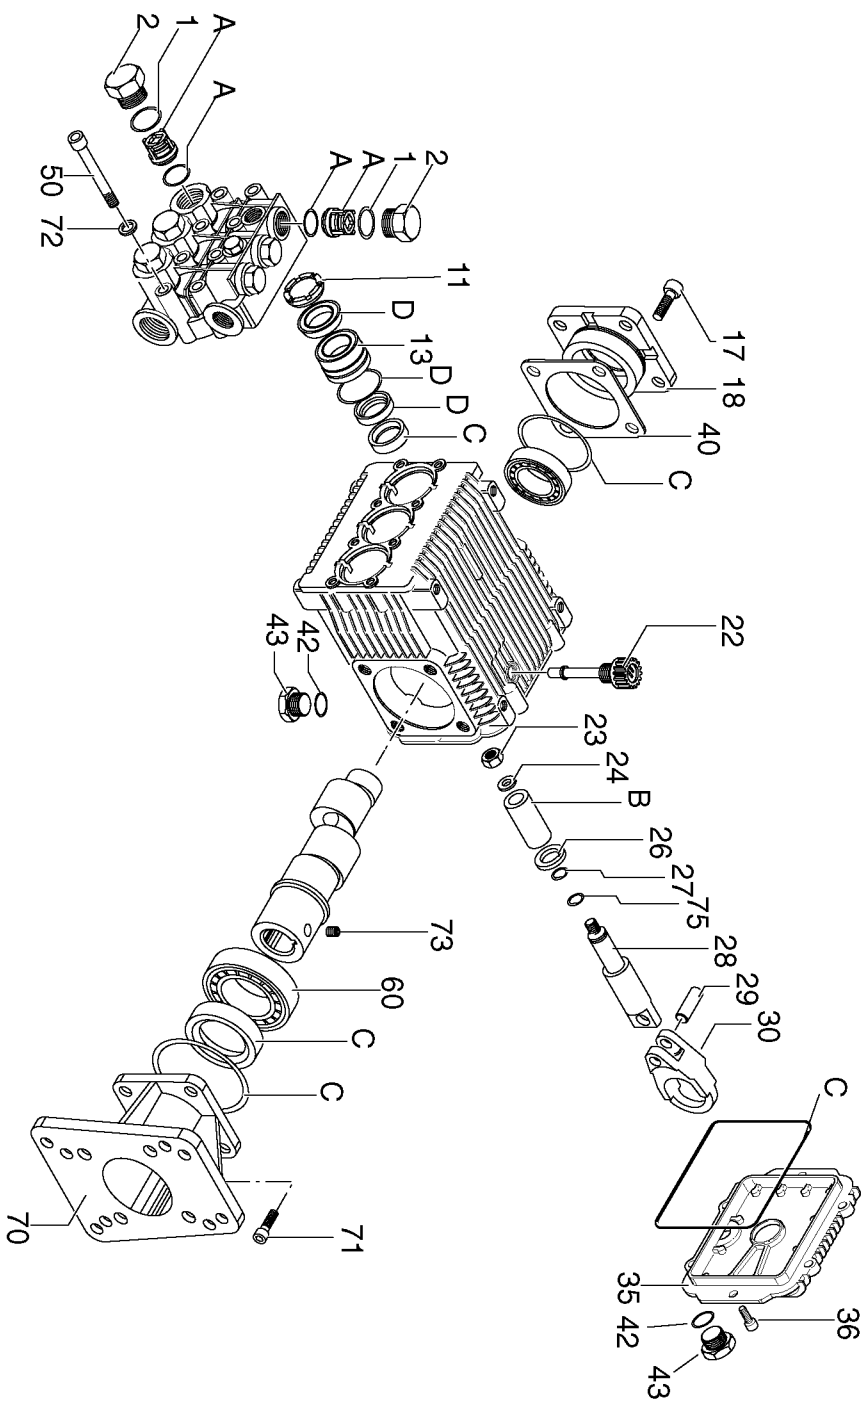

AR-2611 O-Ring Kit

AR-1828 Valve Kit

AR-1856 Oil Seal Kit

AR-1857 Water Seal Kit

AR-2757 Plunger Kit

Parts List for WHAB3240 Type 1

| Item Number | Part Number | Description | Qty Required |
|-------------|-------------|----------------------|--------------|
| 1 | AR-960160 | O-RING | 1 |
| 2 | AR-960850 | PLUG | 1 |
| 11 | AR-960110 | RING SUPPORT | 1 |
| 13 | AR-1380090 | GUIDE PISTON | 1 |
| 17 | 000000-00 | No Longer Available | 1 |
| 18 | 000000-00 | No Longer Available | 1 |
| 22 | AR-880130 | CAP OIL | 1 |
| 23 | AR-962010 | NUT | 1 |
| 24 | 000000-00 | No Longer Available | 1 |
| 26 | AR-1380950 | SPACER | 1 |
| 27 | AR-600180 | O-RING | 1 |
| 28 | 000000-00 | No Longer Available | 1 |
| 29 | AR-1380060 | PIN PISTON | 1 |
| 30 | AR-1383020 | ROD CONNECTING BRONZ | 1 |
| 35 | 000000-00 | No Longer Available | 1 |
| 35 | AR-1789010 | COVER COMPLETE | 1 |
| 36 | 000000-00 | No Longer Available | 1 |
| 40 | AR-1380530 | SHIM 5MM 0 | 1 |
| 40 | 000000-00 | No Longer Available | 1 |
| 40 | AR-1380120 | SHIM 1MM 0 | 1 |
| 40 | AR-1380130 | SHIM 2MM 0 | 1 |
| 42 | AR-740290 | O-RING | 1 |
| 43 | AR-1989600 | PLUG | 1 |
| 50 | AR-820150 | SCREW | 1 |
| 60 | AR-1380320 | BEARING | 1 |
| 70 | 000000-00 | No Longer Available | 1 |
| 71 | AR-180030 | SCREW | 1 |