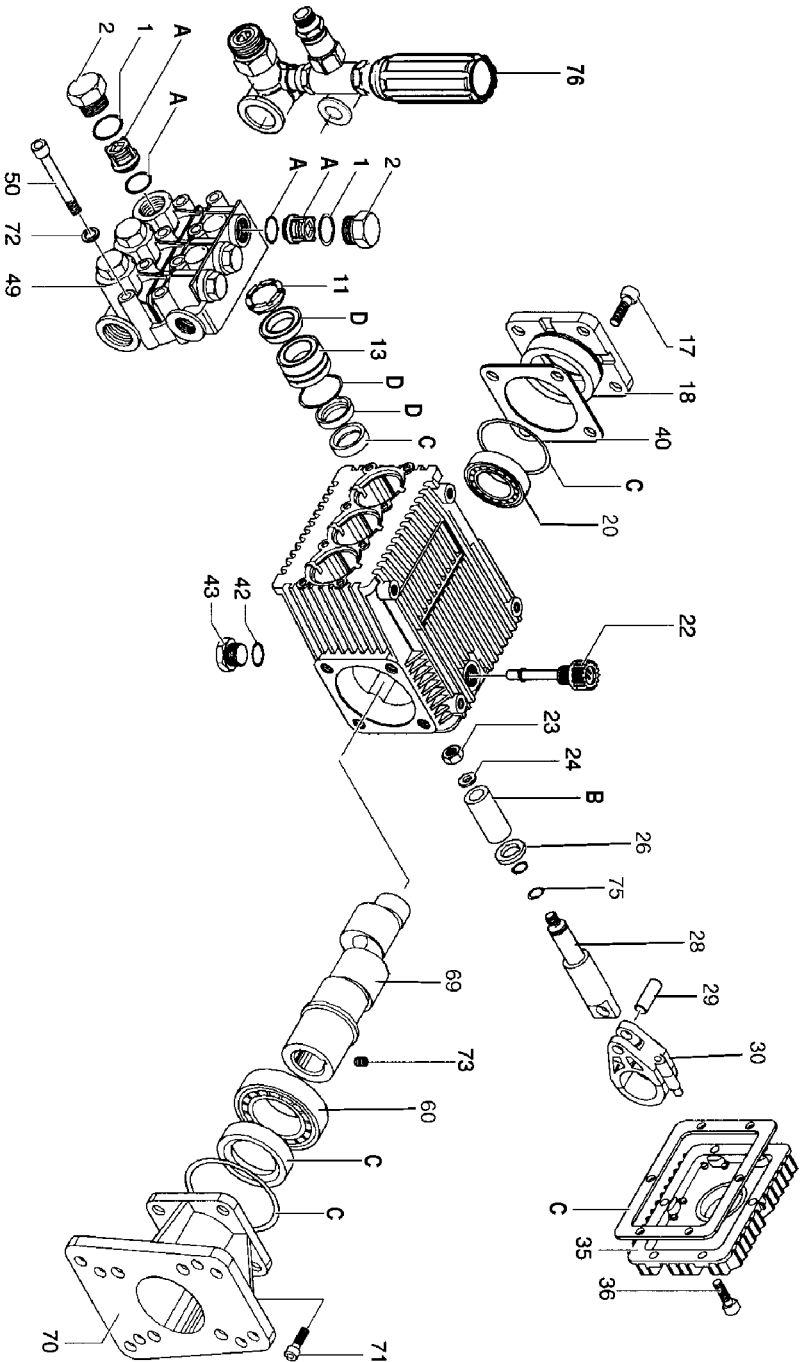

20242 - AR - UNLOADER REPAIR KIT

AR-2611 O-Ring Kit

AR-1828 Valve Kit

AR-1856 Gasket Kit

AR-1857 Water Seal Kit

AR-2737 Plunger Kit

Parts List for WGC3540 Type 0

Item Number	Part Number	Description	Qty Required
1	AR-960160	O-RING	1
2	AR-960850	PLUG	1
11	AR-960110	RING SUPPORT	1
13	AR-1380090	GUIDE PISTON	1
17	000000-00	No Longer Available	1
18	000000-00	No Longer Available	1
20	000000-00	No Longer Available	1
22	AR-880130	CAP OIL	1
23	AR-962010	NUT	1
24	000000-00	No Longer Available	1
26	AR-1380950	SPACER	1
28	000000-00	No Longer Available	1
29	AR-1380060	PIN PISTON	1
30	000000-00	No Longer Available	1
35	000000-00	No Longer Available	1
35	AR-1789010	COVER COMPLETE	1
36	000000-00	No Longer Available	1
40	AR-1380530	SHIM 5MM 0	1
40	000000-00	No Longer Available	1
40	AR-1380120	SHIM 1MM 0	1
40	AR-1380130	SHIM 2MM 0	1
42	AR-740290	O-RING	1
43	AR-880530	PLUG	1
49	000000-00	No Longer Available	1
50	AR-820150	SCREW	1
60	AR-1380320	BEARING	1
69	000000-00	No Longer Available	1

Parts List for WGC3540 Type 0

Item Number	Part Number	Description	Qty Required
70	000000-00	No Longer Available	1
71	AR-180030	SCREW	1
72	AR-1381850	WASHER	1
73	AR-820440	SCREW GRUB	1
75	AR-1080401	RING	1
76	AR-20242	UNLOADER	1
77	AR-1828	KIT VALVE	1
78	AR-2546	KIT PLUNGER	1
79	AR-1856	KIT OIL SEAL	1
80	AR-1857	KIT WATER SEAL	1
101	AR-1560051	ADAPTER	1
102	AR-1080540	PISTON UPPER	1
103	AR-1540272	SCREW	1
104	AR-1560010	OUTLET BODY	1
105	AR-1560640	FITTING	1
106	AR-1540090	FITTING	1
107	AR-1080610	PLATE	1
109	AR-1560111	NIPPLE 3/8	1
110	AR-1540110	WASHER RING	1
111	AR-1540120	WASHER RING	1
112	AR-1560320	PISTON LOWER	1
501	000000-00	No Longer Available	1
502	A19986	INJECTOR 1.8MM FIXED	1
503	D28541	HOSE .283/.307IN ID	1
504	F180	ORING HIGH PRESS 3/8	1
504	A19985	SOCKET QUIK CONNECT	1
505	S065	CLAMP PRESS WASHER	2