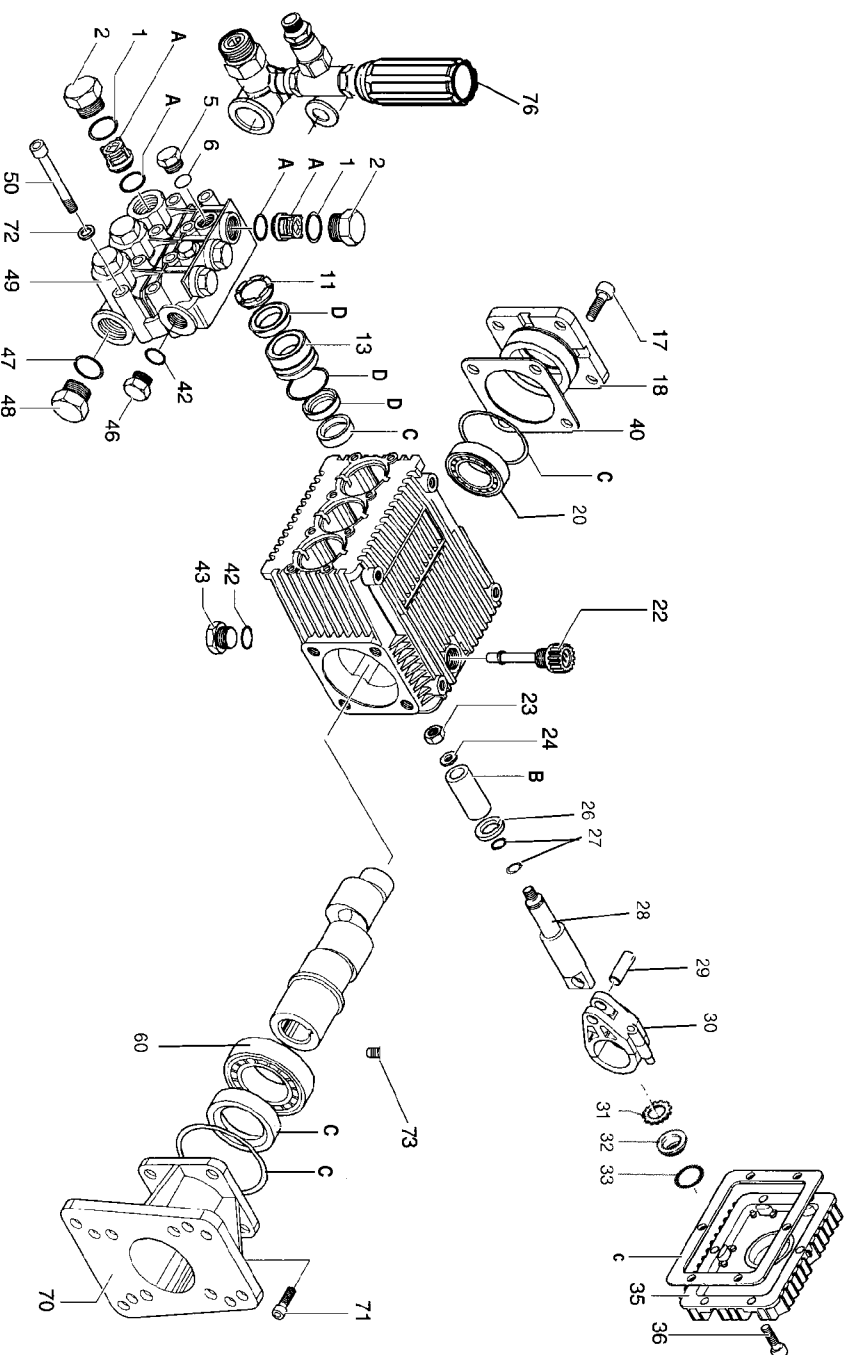

20242 - AR - UNLOADER REPAIR KIT

AR-2611 O-Ring Kit

PK16856 - XRV35G30D - AR - PUMP

PK16856 - XRV35G30D - AR - REPAIR KIT

AR-1828 Valve Kit

AR-2757 Plunger Kit

AR-1856 Oil Seal Kit

AR-1857 Water Seal Kit

Parts List for WGC3035 Type 2

Item Number	Part Number	Description	Qty Required
1	AR-960160	O-RING	1
2	AR-960090	PLUG	1
5	AR-880581	PLUG	1
6	AR-820510	O-RING	1
11	AR-960110	RING SUPPORT	1
13	AR-1380090	GUIDE PISTON	1
17	000000-00	No Longer Available	1
18	000000-00	No Longer Available	1
20	000000-00	No Longer Available	1
22	AR-880130	CAP OIL	1
23	AR-962010	NUT	1
24	000000-00	No Longer Available	1
26	000000-00	No Longer Available	1
27	000000-00	No Longer Available	1
28	000000-00	No Longer Available	1
29	AR-1380060	PIN PISTON	1
30	000000-00	No Longer Available	1
31	000000-00	No Longer Available	1
32	000000-00	No Longer Available	1
33	000000-00	No Longer Available	1
35	000000-00	No Longer Available	1
35	AR-1789010	COVER COMPLETE	1
36	000000-00	No Longer Available	1
40	AR-1380530	SHIM 5MM 0	1
40	000000-00	No Longer Available	1
40	AR-1380120	SHIM 1MM 0	1
40	AR-1380130	SHIM 2MM 0	1

Parts List for WGC3035 Type 2

Item Number	Part Number	Description	Qty Required
42	AR-740290	O-RING	1
43	AR-880530	PLUG	1
46	AR-880530	PLUG	1
47	AR-180101	O-RING	1
48	AR-820361	PLUG	1
50	AR-820150	SCREW	1
60	AR-1380320	BEARING	1
70	000000-00	No Longer Available	1
71	AR-180030	SCREW	1
72	AR-1381850	WASHER	1
73	AR-820440	SCREW GRUB	1
76	AR-20242	UNLOADER	1
77	AR-1828	KIT VALVE	1
78	AR-2546	KIT PLUNGER	1
79	AR-1856	KIT OIL SEAL	1
80	AR-1857	KIT WATER SEAL	1
101	AR-1560051	ADAPTER	1
102	AR-1080540	PISTON UPPER	1
103	AR-1540272	SCREW	1
104	AR-1560010	OUTLET BODY	1
105	AR-1560640	FITTING	1
106	AR-1540090	FITTING	1
107	AR-1080610	PLATE	1
109	AR-1560111	NIPPLE 3/8	1
110	AR-1540110	WASHER RING	1
111	AR-1540120	WASHER RING	1
112	AR-1560320	PISTON LOWER	1