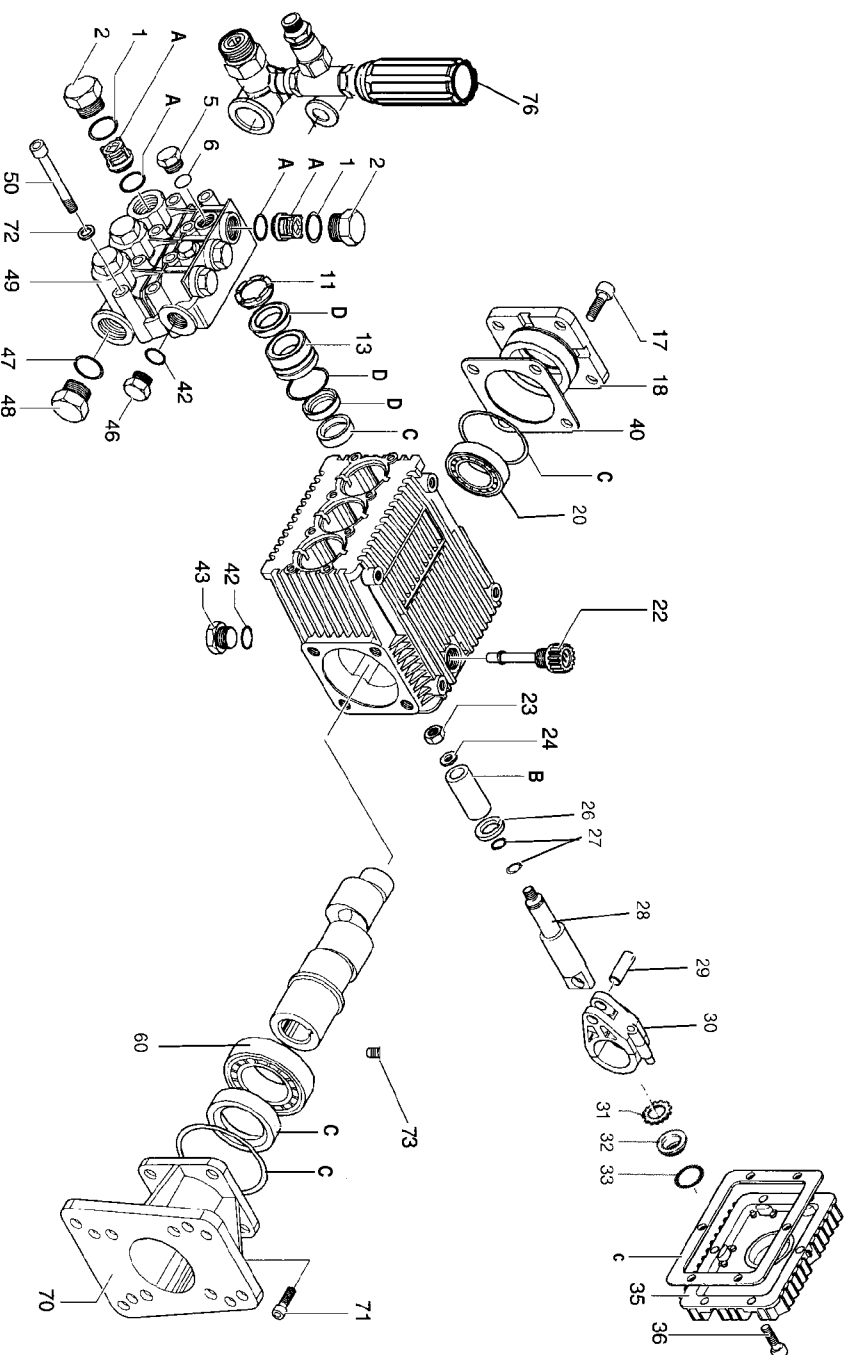

20242 - AR - UNLOADER REPAIR KIT

AR-2611 O-Ring Kit

PK16856 - XRV35G30D - AR - PUMP

PK16856 - XRV35G30D - AR - REPAIR KIT

AR-1828 Valve Kit

AR-2757 Plunger Kit

AR-1856 Oil Seal Kit

AR-1857 Water Seal Kit

Parts List for WGC3035 Type 1

Item Number	Part Number	Description	Qty Required
1	AR-960160	O-RING	1
2	AR-960090	PLUG	1
5	AR-880581	PLUG	1
6	AR-820510	O-RING	1
11	AR-960110	RING SUPPORT	1
13	AR-1380090	GUIDE PISTON	1
17	000000-00	No Longer Available	1
18	000000-00	No Longer Available	1
20	000000-00	No Longer Available	1
22	AR-880130	CAP OIL	1
23	AR-962010	NUT	1
24	000000-00	No Longer Available	1
26	000000-00	No Longer Available	1
27	000000-00	No Longer Available	1
28	000000-00	No Longer Available	1
29	AR-1380060	PIN PISTON	1
30	000000-00	No Longer Available	1
31	000000-00	No Longer Available	1
32	000000-00	No Longer Available	1
33	000000-00	No Longer Available	1
35	000000-00	No Longer Available	1
35	AR-1789010	COVER COMPLETE	1
36	000000-00	No Longer Available	1
40	AR-1380530	SHIM 5MM 0	1
40	000000-00	No Longer Available	1
40	AR-1380120	SHIM 1MM 0	1
40	AR-1380130	SHIM 2MM 0	1

Parts List for WGC3035 Type 1

Item Number	Part Number	Description	Qty Required
42	AR-740290	O-RING	1
43	AR-880530	PLUG	1
46	AR-880530	PLUG	1
47	AR-180101	O-RING	1
48	AR-820361	PLUG	1
49	000000-00	No Longer Available	1
50	AR-820150	SCREW	1
60	AR-1380320	BEARING	1
70	000000-00	No Longer Available	1
71	AR-180030	SCREW	1
72	AR-1381850	WASHER	1
73	AR-820440	SCREW GRUB	1
76	AR-20242	UNLOADER	1
77	AR-1828	KIT VALVE	1
78	AR-2546	KIT PLUNGER	1
79	AR-1856	KIT OIL SEAL	1
80	AR-1857	KIT WATER SEAL	1
101	AR-1560051	ADAPTER	1
102	AR-1080540	PISTON UPPER	1
103	AR-1540272	SCREW	1
104	AR-1560010	OUTLET BODY	1
105	AR-1560640	FITTING	1
106	AR-1540090	FITTING	1
107	AR-1080610	PLATE	1
109	AR-1560111	NIPPLE 3/8	1
110	AR-1540110	WASHER RING	1
111	AR-1540120	WASHER RING	1