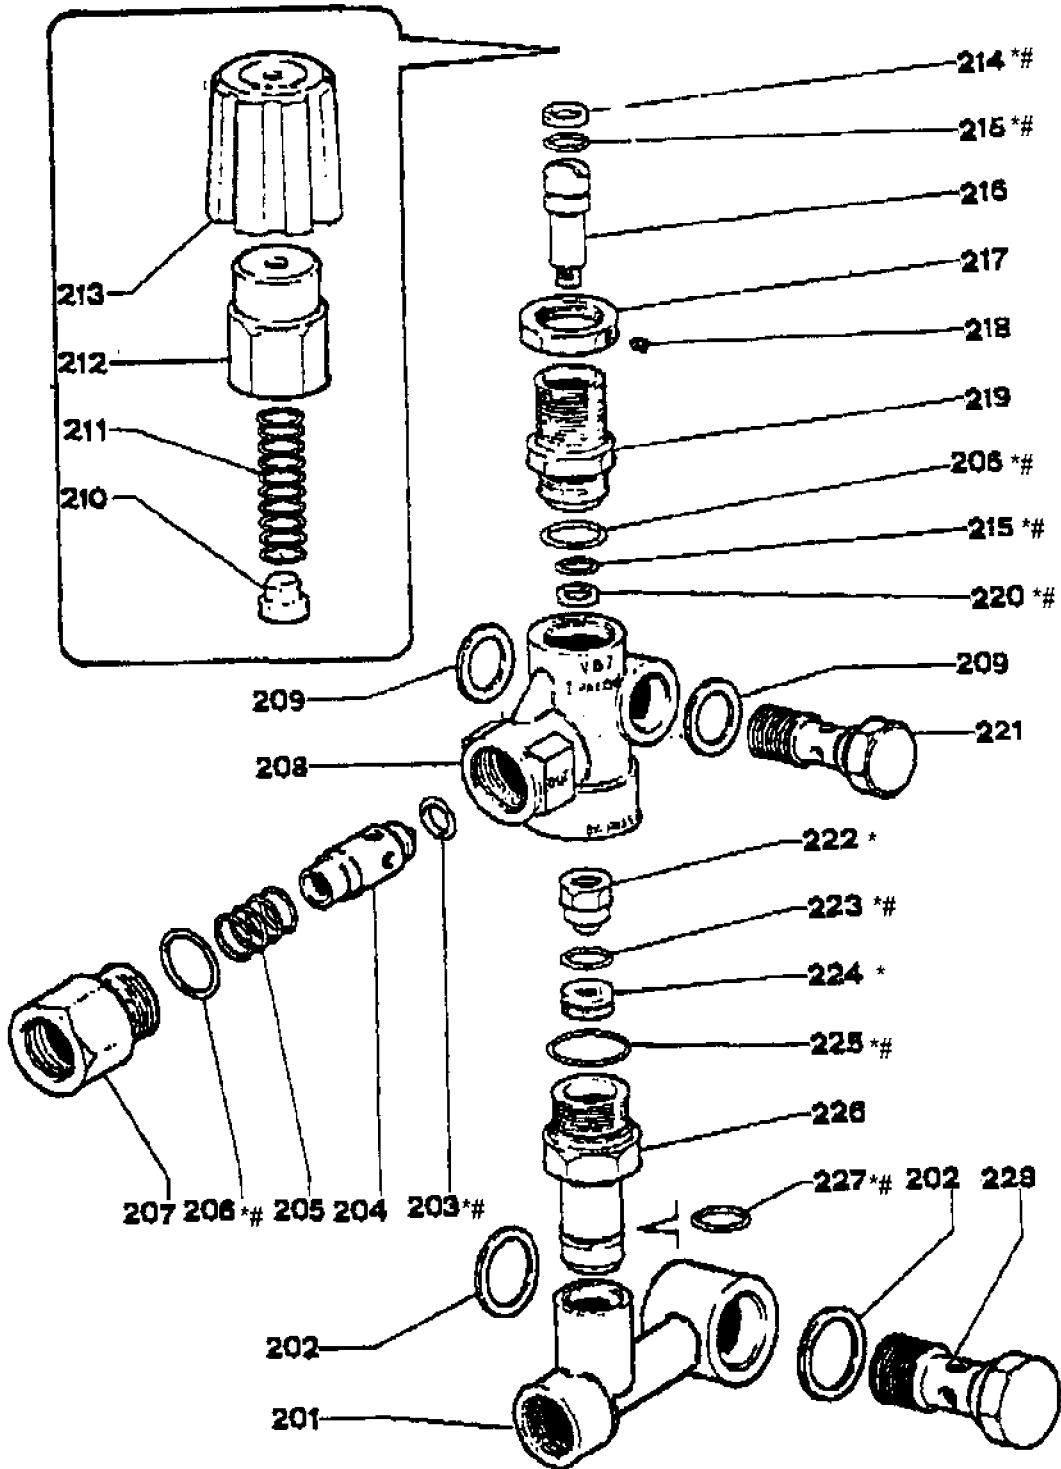

# GI22995A - GIANT UNLOADER

# PEZ3035 - GENERAL PUMP REPAIR KIT

15607 Valve Kit

## Parts List for WGC3035 Type 0-Pump, General

Item Number	Part Number	Description	Qty Required
1	15607	KIT VALVE	1
2	000000-00	No Longer Available	1
3	15608	PACKING	1
4	000000-00	No Longer Available	1
5	P313	WASHER LOCK GEN 9670	1
6	000000-00	No Longer Available	1
7	000000-00	No Longer Available	1
8	15713	SCREW .250-20X.50 GE	1
9	15898	COVER BEARING	1
10	15727	ORING	1
11	P467	DIPSTICK	1
12	000000-00	No Longer Available	1
13	000000-00	No Longer Available	1
14	P305	ORING GEN 90357200	1
15	P619	PLUNGER CERAMIC GEN	3
16	000000-00	No Longer Available	1
17	15838	NUT PLUNGER GEN 9222	1
18	000000-00	No Longer Available	1
19	000000-00	No Longer Available	1
20	000000-00	No Longer Available	1
21	000000-00	No Longer Available	1
22	000000-00	No Longer Available	1
23	15727	ORING	1
24	000000-00	No Longer Available	1
24	000000-00	No Longer Available	1
25	000000-00	No Longer Available	1
26	000000-00	No Longer Available	1

## Parts List for WGC3035 Type 0-Pump, General

Item Number	Part Number	Description	Qty Required
501	000000-00	No Longer Available	1
502	000000-00	No Longer Available	1
503	M036	KEY	1
504	000000-00	No Longer Available	1
505	D22268	ISOLATOR RECESSED RU	1
506	000000-00	No Longer Available	1
507	000000-00	No Longer Available	1
508	000000-00	No Longer Available	2
509	15972	CAP	2
510	000000-00	No Longer Available	1
511	000000-00	No Longer Available	2
512	F464	PAL NUT	2
513	F039	PLUG QUICK CONNECT F	1
514	16823	LANCE ZINC HI/LOW AD	1
515	N04000	NOZZLE 0	1
516	N04015	NOZZLE 15	1
517	000000-00	No Longer Available	1
518	A11376	NOZZLE	1
519	D22184	GUN 3/8FEM 4000PSI A	1
520	H140	HOSE ASSY CHEMICAL	1
856	000000-00	No Longer Available	1
856	000000-00	No Longer Available	1