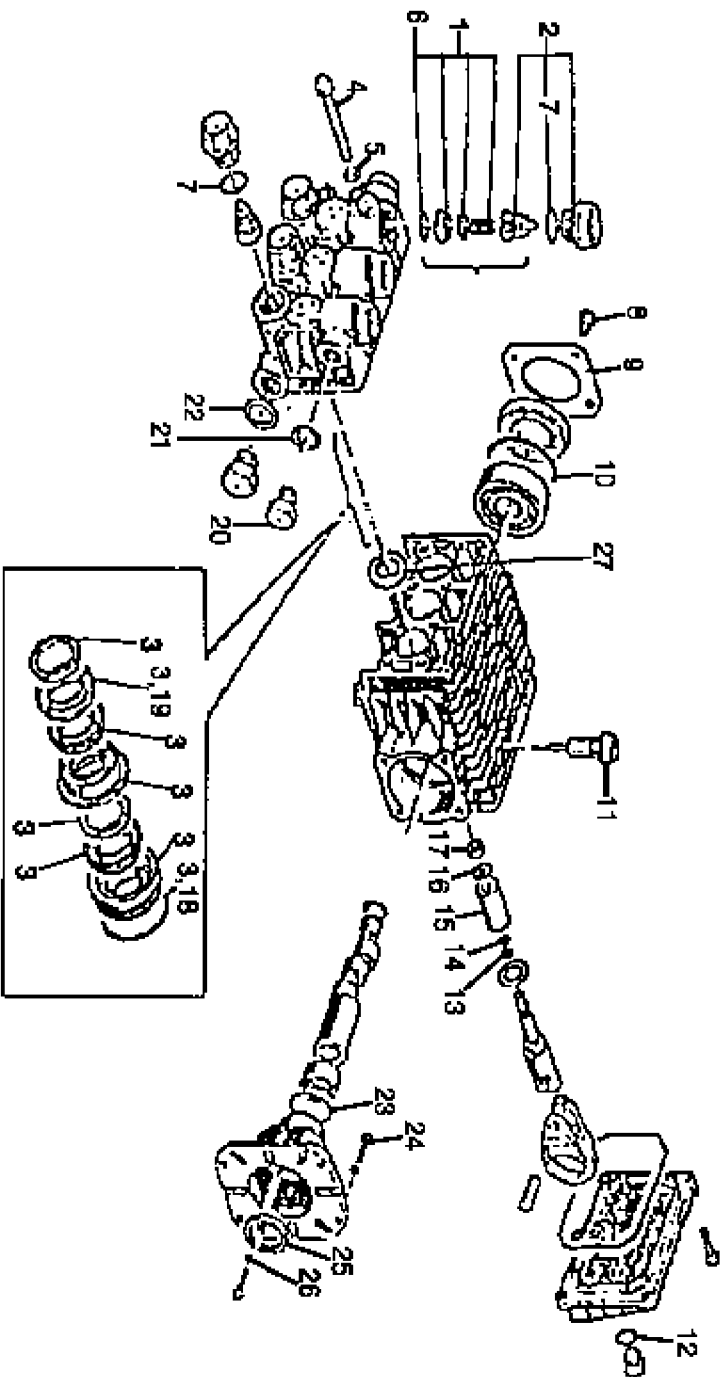

PEZ3035 - GENERAL PUMP