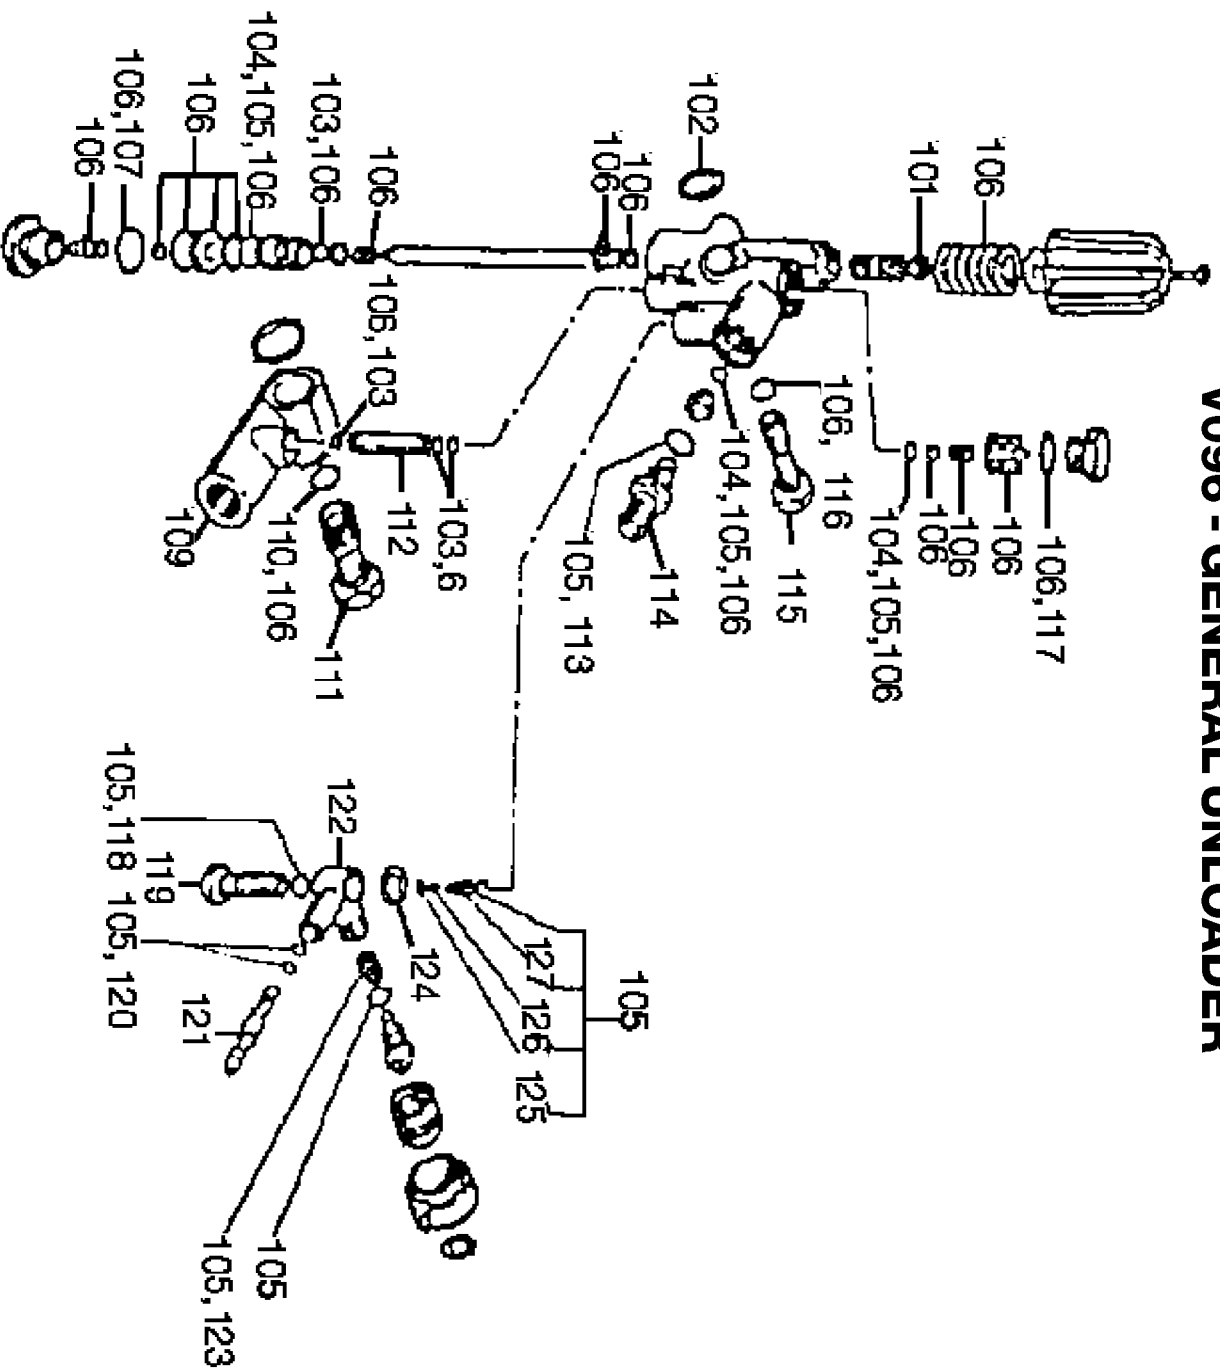

V096 - GENERAL UNLOADER