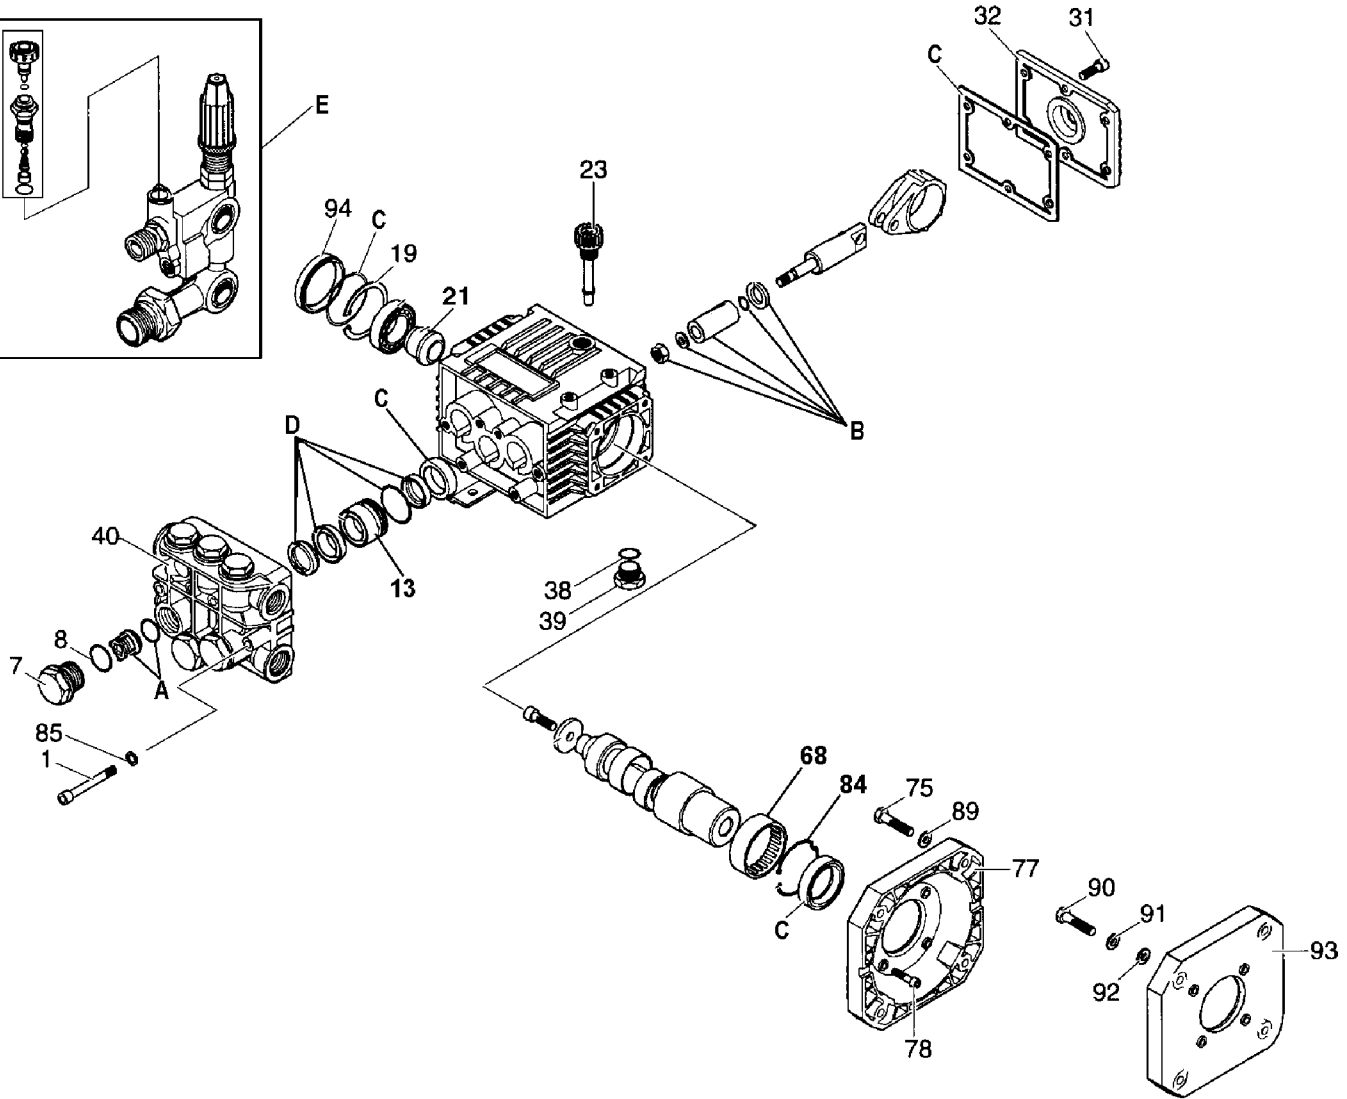

**AR-2715 O-Ring Kit**

# PK16859 - XTV3G22D - AR REPAIR KITS

AR-1860 Oil Seal Kit

AR-1864 Valve Kit

NOTE: Use seal kit P587 for the XTV210

AR-1866 Water Seal Kits

AR-2628 Piston Kit

## Parts List for WGC2425 Type 1

Item Number	Part Number	Description	Qty Required
1	AR-1322730	SCREW	1
7	AR-1260160	VALVE CAP	1
8	AR-960160	O-RING	1
13	AR-1260151	GUIDE PISTON	1
19	AR-1260790	CIRCLIP	1
23	AR-880130	CAP OIL	1
31	000000-00	No Longer Available	1
32	000000-00	No Longer Available	1
38	AR-740290	O-RING	1
39	AR-880530	PLUG	1
40	000000-00	No Longer Available	1
68	AR-1321190	BEARING	1
75	000000-00	No Longer Available	1
77	000000-00	No Longer Available	1
78	AR-1200430	SCREW	1
84	AR-1321080	RING SNAP	1
85	AR-1381550	WASHER	1
89	AR-650530	WASHER	1
90	000000-00	No Longer Available	1
91	000000-00	No Longer Available	1
92	000000-00	No Longer Available	1
93	AR-2683	KIT ADAPTER PLATE	1
94	AR-1266740	CAP	1
95	AR-1864	KIT VALVE	1
96	AR-2628	KIT PLUNGER	1
97	AR-1860	KIT OIL SEAL	1
98	AR-1866	KIT WATER SEAL	1

## Parts List for WGC2425 Type 1

Item Number	Part Number	Description	Qty Required
99	AR-20890	UNLOADER	1
101	AR-1080331	CAP UNLOADER	1
102	AR-1271070	SPRING	1
103	AR-1080350	RING LOCK	1
104	AR-1080360	SCREW SET UNLOADER	1
105	AR-1080341	GUIDE SPRING	1
106	AR-1260701	PLATE	1
107	AR-1080041	PISTON UPPER	1
108	AR-1080070	PIN	1
109	AR-1260730	BODY UNLOADER	1
110	AR-1271160	PISTON LOWER	1
111	AR-1080250	O-RING	1
112	AR-390080	OUTLET O-RING	1
113	AR-1260570	WASHER	1
114	AR-1540272	SCREW	1
115	AR-1260670	FITTING DETERGENT	1
116	AR-1269010	KNOW CHEM ADJ	1
117	AR-1080190	O-RING	1
118	AR-1269041	INJECTOR CHEMICAL	1
119	AR-1540170	JET	1
120	AR-1270131	INJECTOR DETERGENT	1
121	AR-1262800	PIN	1
122	AR-2260420	SCREW	1
123	AR-1260560	WASHER	1
124	AR-880830	O-RING	1
125	000000-00	No Longer Available	1
126	AR-1271490	FITTING	1