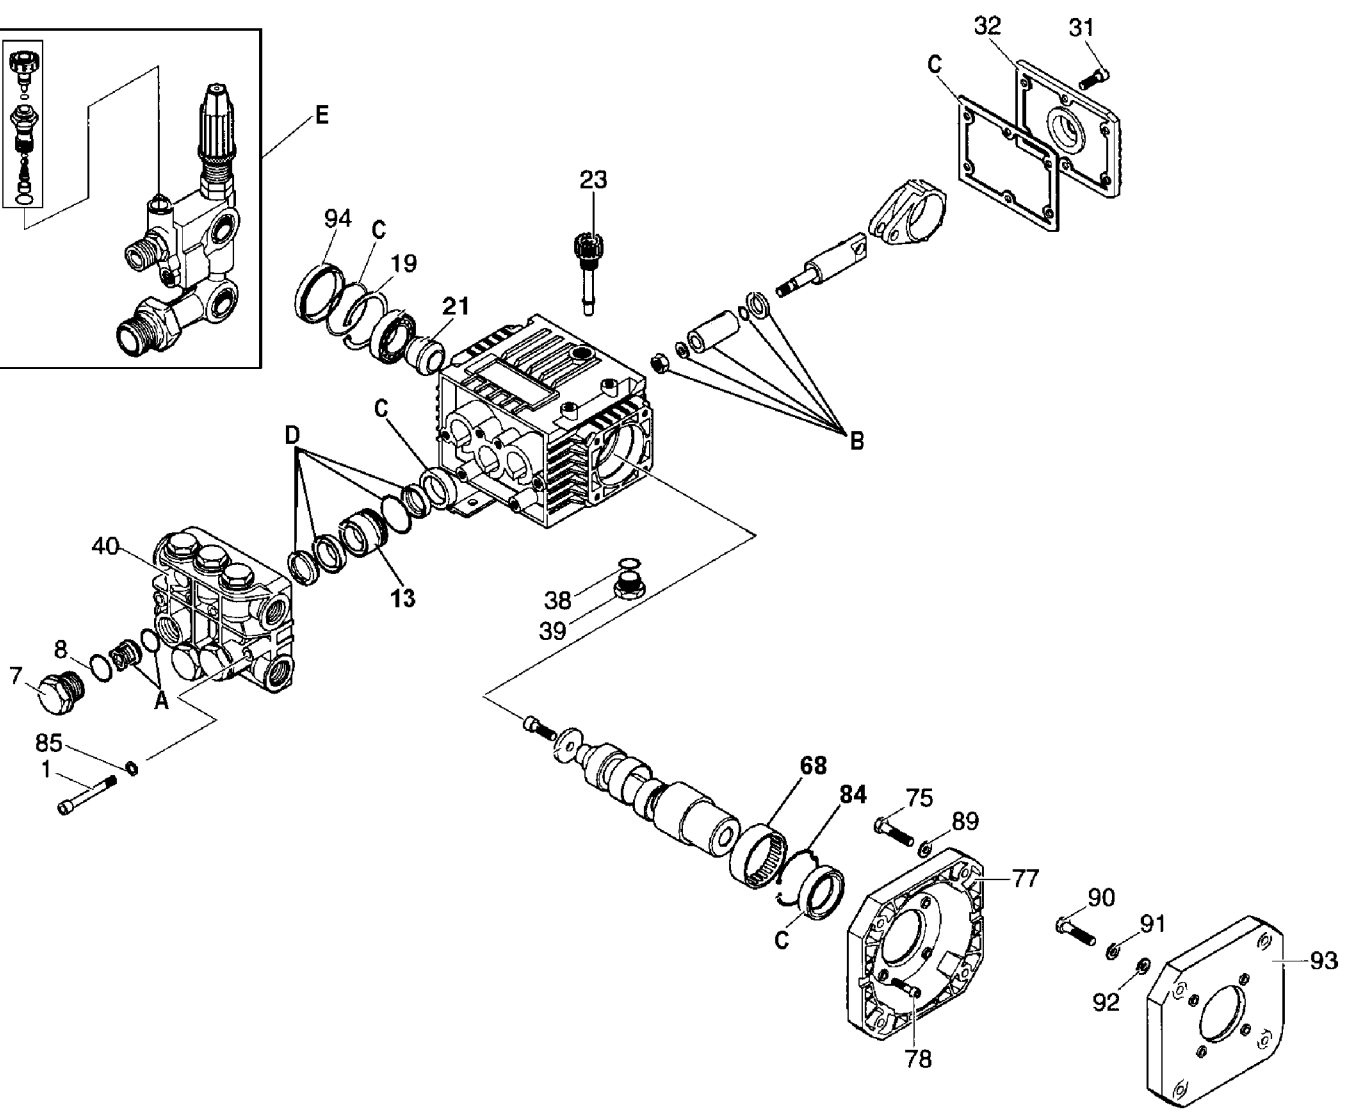

**AR-2715 O-Ring Kit**

# PK16859 - XTV3G22D - AR REPAIR KITS

AR-1860 Oil Seal Kit

NOTE: Use seal kit P587 for the XTV210

AR-1864 Valve Kit

AR-1866 Water Seal Kits

AR-2628 Piston Kit

## Parts List for WGC2230 Type 0

Item Number	Part Number	Description	Qty Required
1	AR-1322730	SCREW	1
7	AR-1260160	VALVE CAP	1
8	AR-960160	O-RING	1
13	AR-1260151	GUIDE PISTON	1
19	AR-1260790	CIRCLIP	1
23	AR-880130	CAP OIL	1
31	000000-00	No Longer Available	1
32	000000-00	No Longer Available	1
38	AR-740290	O-RING	1
39	AR-880530	PLUG	1
40	000000-00	No Longer Available	1
68	AR-1321190	BEARING	1
75	000000-00	No Longer Available	1
77	000000-00	No Longer Available	1
78	AR-1200430	SCREW	1
84	AR-1321080	RING SNAP	1
85	AR-1381550	WASHER	1
89	AR-650530	WASHER	1
90	000000-00	No Longer Available	1
91	000000-00	No Longer Available	1
92	000000-00	No Longer Available	1
93	AR-2683	KIT ADAPTER PLATE	1
94	AR-1266740	CAP	1
95	AR-1864	KIT VALVE	1
96	AR-2628	KIT PLUNGER	1
97	AR-1860	KIT OIL SEAL	1
98	AR-1866	KIT WATER SEAL	1

## Parts List for WGC2230 Type 0

Item Number	Part Number	Description	Qty Required
99	AR-20890	UNLOADER	1
101	AR-1080331	CAP UNLOADER	1
102	AR-1271070	SPRING	1
103	AR-1080350	RING LOCK	1
104	AR-1080360	SCREW SET UNLOADER	1
105	AR-1080341	GUIDE SPRING	1
106	AR-1260701	PLATE	1
107	AR-1080041	PISTON UPPER	1
108	AR-1080070	PIN	1
109	AR-1260730	BODY UNLOADER	1
110	AR-1271160	PISTON LOWER	1
111	AR-1080250	O-RING	1
112	AR-390080	OUTLET O-RING	1
113	AR-1260570	WASHER	1
114	AR-1540272	SCREW	1
115	AR-1260670	FITTING DETERGENT	1
116	AR-1269010	KNOW CHEM ADJ	1
117	AR-1080190	O-RING	1
118	AR-1269041	INJECTOR CHEMICAL	1
119	AR-1540170	JET	1
120	AR-1270131	INJECTOR DETERGENT	1
121	AR-1262800	PIN	1
122	AR-2260420	SCREW	1
123	AR-1260560	WASHER	1
124	AR-880830	O-RING	1
125	000000-00	No Longer Available	1
126	AR-1271490	FITTING	1