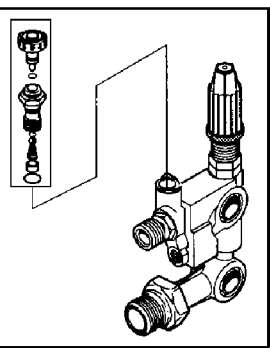

**AR-2715 O-Ring Kit**

# PK16859 - XTV3G22D - AR REPAIR KITS

AR-1860 Oil Seal Kit

NOTE: Use seal kit P587 for the XTV210

AR-1864 Valve Kit

AR-1866 Water Seal Kits

AR-2628 Piston Kit

## Parts List for WGC2230 Type 0

Item Number	Part Number	Description	Qty Required
1	AR-1322730	SCREW	1
7	AR-1260160	VALVE CAP	1
8	AR-960160	O-RING	1
13	AR-1260151	GUIDE PISTON	1
19	AR-1260790	CIRCLIP	1
23	AR-880130	CAP OIL	1
31	000000-00	No Longer Available	1
32	000000-00	No Longer Available	1
38	AR-740290	O-RING	1
39	AR-880530	PLUG	1
40	000000-00	No Longer Available	1
68	AR-1321190	BEARING	1
75	000000-00	No Longer Available	1
77	000000-00	No Longer Available	1
78	AR-1200430	SCREW	1
84	AR-1321080	RING SNAP	1
85	AR-1381550	WASHER	1
89	AR-650530	WASHER	1
90	000000-00	No Longer Available	1
91	000000-00	No Longer Available	1
92	000000-00	No Longer Available	1
93	AR-2683	KIT ADAPTER PLATE	1
94	AR-1266740	CAP	1
95	AR-1864	KIT VALVE	1
96	AR-2628	KIT PLUNGER	1
97	AR-1860	KIT OIL SEAL	1
98	AR-1866	KIT WATER SEAL	1