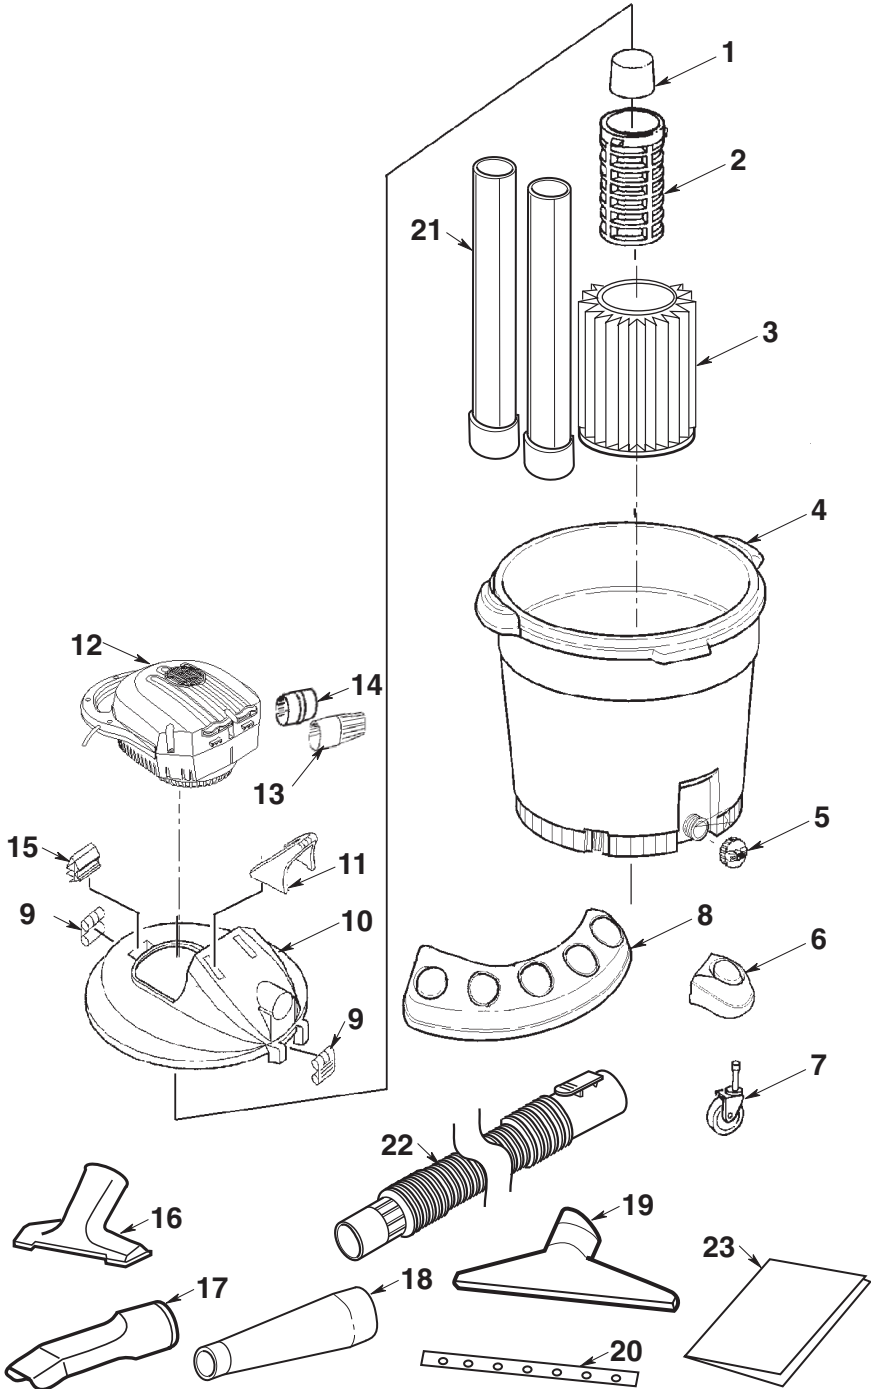

Repair Parts (continued)

RIDGID parts are available on-line at www.ridgidparts.com

Repair Parts

16 U.S. Gallons Wet/Dry Vac With Detachable Blower Model Numbers WD16650/WD1665M0/WD1665EX0

RIDGID parts are available on-line at www.ridgidparts.com

Always order by Part Number - Not by Key Number

WARNING

SERVICING OF DOUBLE-INSULATED WET/DRY VAC

In a double-insulated Wet/Dry Vac, two systems of insulation are provided instead of grounding. No grounding means is provided on a double-insulated appliance, nor should a means for grounding be added. Servicing a double-insulated Wet/Dry Vac requires extreme care and knowledge of the system, and should be done only by qualified service personnel. Replacement parts for a double-insulated Wet/Dry Vac must be identical to the parts they replace. Your double-insulated Wet/Dry Vac is marked with the words "DOUBLE INSULATED" and the symbol  (square within a square) may also be marked on the appliance.

To reduce the risk of injury from electrical shock, unplug power cord before servicing the electrical parts of the Wet/Dry Vac.

Key No.	Part No.	Description	Key No.	Part No.	Description
1	823200A	Float	13	822480	Blowing Diffuser
2	823201-3	Filter Cage	14	828993	Male-Male Adapter
3	VF4000	† Qwik Lock™ Filter	15	826388	Latch Powerhead
4	832641	Drum	16	VT2509	Utility Nozzle
5	73185	Drain Cap	17	VT2503	Car Nozzle
6	828833	Caster Foot w/Storage	18	VT2506	Blower Nozzle
7	73102	Caster	19	VT2510	Wet Nozzle
8	828843	Caddy Accessory	20	822256	Squeegee
9	826387	Drum Latch	21	VT2508	Extension Wands
10	826832-2	Lid	22	826356-1	Hose Locking 2-1/2" x 7'
11	826833-1	Handle Pull	23	SP6728	Owner's Manual
12	510014	Blower Assembly (WD16650)			
12	510020	Blower Assembly (WD1665M0)			
12	510068	Blower Assembly (WD1665EX0)			