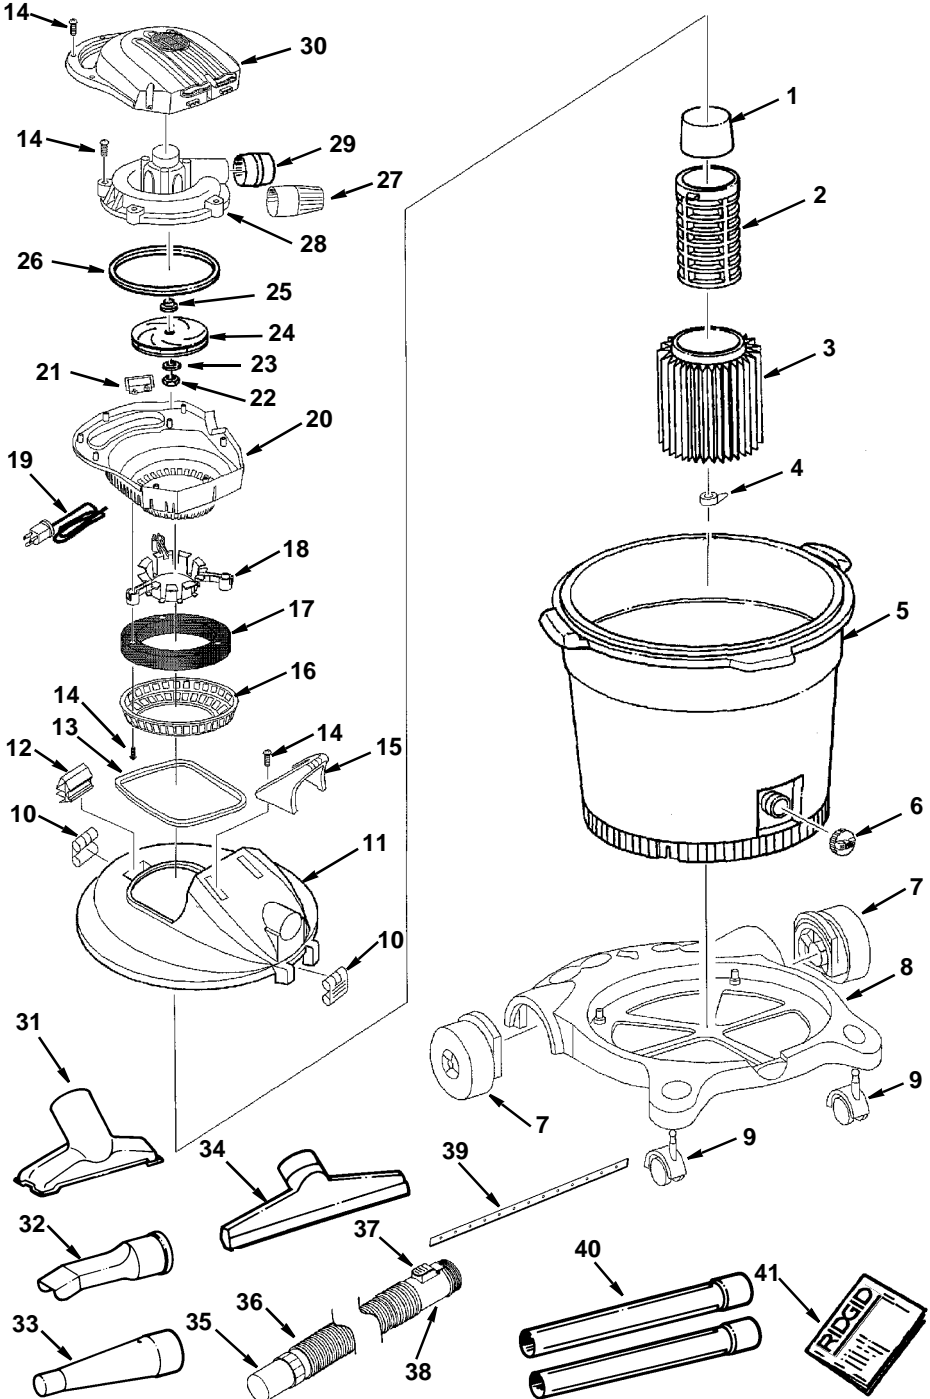

Repair Parts

RIDGID parts are available on-line at www.ridgidparts.com

Repair Parts

16 U.S. Gallons Wet/Dry Vac With Detachable Blower Model Number WD16600

RIDGID parts are available on-line at www.ridgidparts.com
Always order by Part Number - Not by Key Number

Key No.	Part No.	Description	Key No.	Part No.	Description
1	823200	Float	23	15534-1	Washer
2	823201-1	Filter Cage	24	818413	Blower Wheel
3	VF4000	† Filter	25	818961	Spacer
4	73316	Filter Nut	26	822459-1	Collector Gasket
5	826823	Drum w/Handles	27	822480	Blowing Diffuser
6	825881-2	Drain Cap	28	826404	Motor/Collector (Includes Key Nos. 22, thru 25)
7	822479	Wheel All Terrain	29	822482	Male-Male Adapter
8	826834	Base Drum	30	826830	Motor Cover
9	822481	Caster Twin Wheel	31	VT2509	† Utility Nozzle
10	826387	Drum Latch	32	VT2503	† Car Nozzle
11	826832	Lid	33	VT2506	† Blower Nozzle
12	826388	Latch Powerhead	34	VT2510	† Wet Nozzle
13	822442-1	Gasket lid	35	815096	Adapter Hose
14	820563-7	Screw Pan Hd. Ty AB #10 x 3/4	36	826356-1	Hose Locking 2-1/2" x 7' (Includes Key Nos. 35, 37 & 38)
15	826833	Handle Pull	37	826355-1	Spring Tab
16	826383-1	Intake Shield	38	826354	End Hose Interlock
17	826411	Foam Pad	39	822256	Squeegee
18	826389	Holder Foam Pad	40	VT2508	† Extension Wands
19	822467-14	Cord w/Plug	41	SP6226	Owners Manual
20	826831	Lid Detachable			
21	823871	Switch Rocker			
22	73352	Nut-Hex Flange 1/4-20			