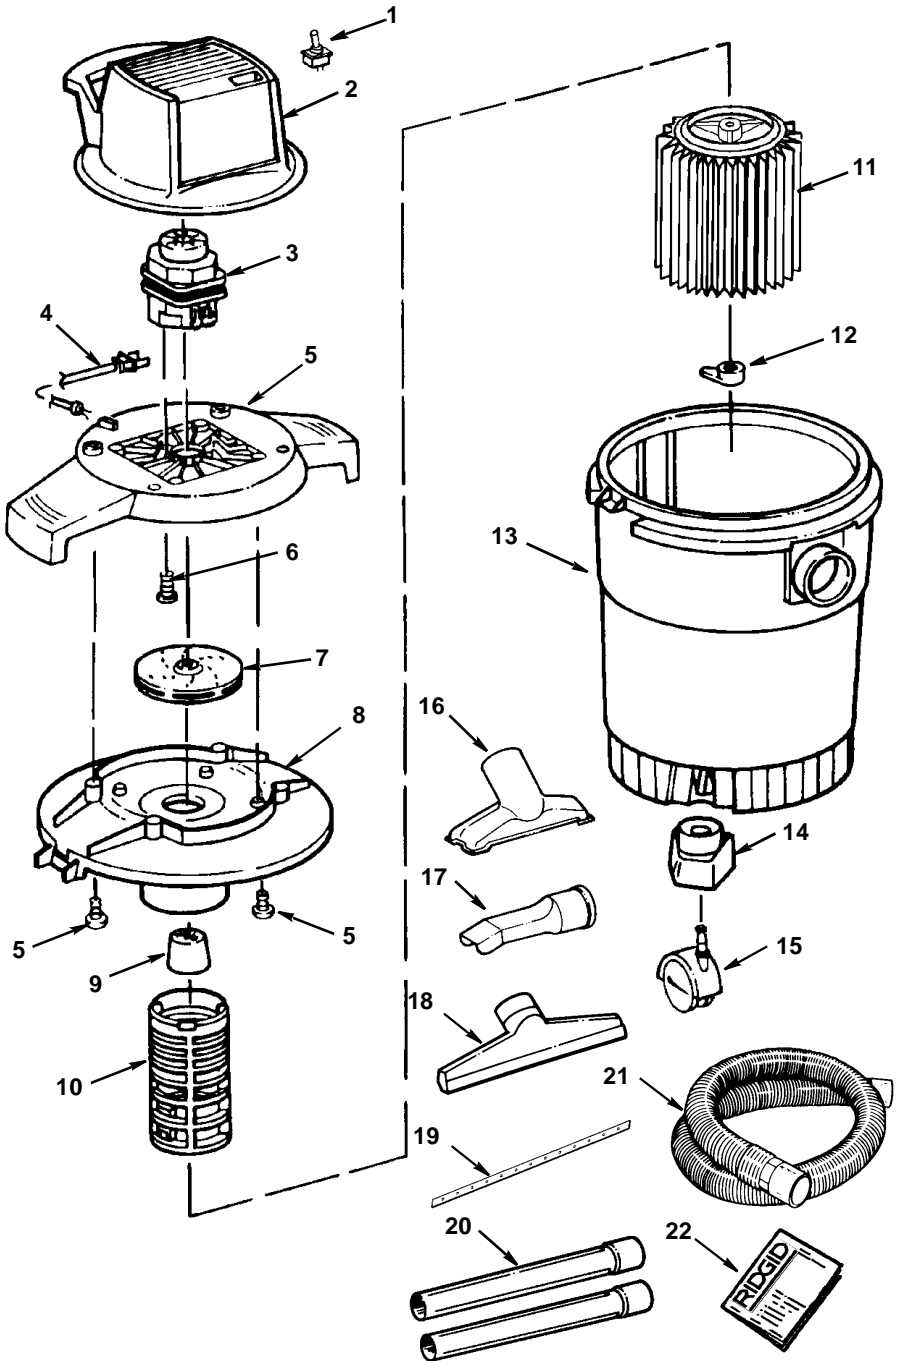

Repair Parts

Model Number WD06000 or WD08000

RIDGID parts are available on-line at www.ridgidparts.com

Repair Parts

**6 or 8 U.S. Gallons Wet/Dry Vac
Model Number WD06000 or WD08000**

RIDGID parts are available on-line at www.ridgidparts.com

WARNING

SERVICING OF DOUBLE-INSULATED WET/DRY VAC

In a double-insulated Wet/Dry Vac, two systems of insulation are provided instead of grounding. No grounding means is provided on a double-insulated appliance, nor should a means for grounding be added. Servicing a double-insulated Wet/Dry Vac requires extreme care and knowledge of the system, and should be done only by qualified service personnel. Replacement parts for a double-insulated Wet/Dry Vac must be identical to the parts they replace. Your double-insulated Wet/Dry Vac is marked with the words "DOUBLE INSULATED" and the symbol  (square within a square) may also be marked on the appliances.

Always order by Part Number - Not by Key Number

Key No.	Model WD06000 Part No.	Model WD08000 Part No.	Description
1	73180	73180	Toggle Switch
2	819056-5	819056-5	Motor Cover
3	822368-1	822383-1	Motor (Includes Blower Wheel)
4	822380-5	822380-5	Cord w/plug
5	509355	509354	Collector
6	806742-5	806742-5	* Screw, Pan Hd. Ty "AB" 10x3/4
7	509121	509120	Blower Wheel
8	820156-2	820157-6	Lid
9	509488	509488	Float
10	823201-1	823201-1	Filter Cage
11	VF4000	VF4000	† Filter
12	73316	73316	Filter Nut
13	828313	828325	Dust Drum
14	818231	818231	Caster Foot w/Storage
15	822481	822481	Caster Twin Wheel
16	VT2509	VT2509	† Utility Nozzle
17	—	VT2503	† Car Nozzle (WD08000 only)
18	—	VT2510	† Wet Nozzle (WD08000 only)
19	—	822256	Squeegee (WD08000 only)
20	VT2508	VT2508	† Extension Wands
21	VT2507	VT2507	† Hose
22	SP6333	SP6333	Owners Manual