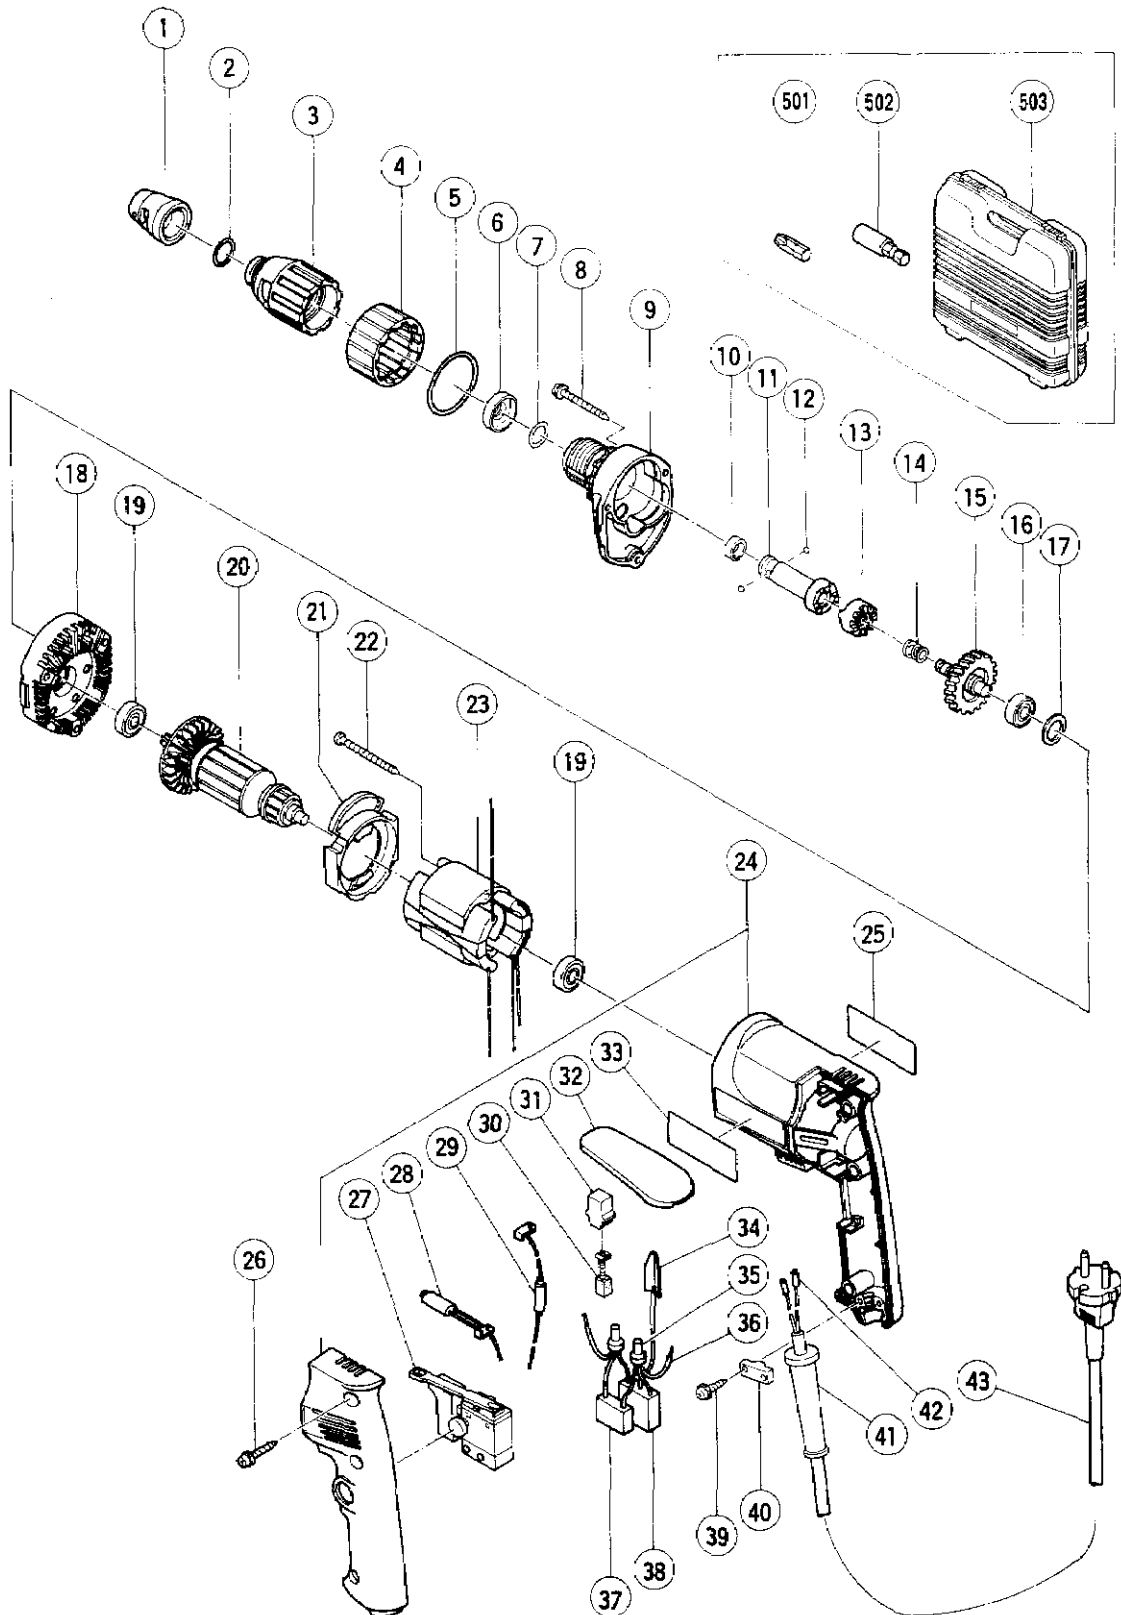

## ELECTRIC TOOL PARTS LIST

■ SCREW DRIVER  
Model W 6V3

1999·10·20  
(E1)