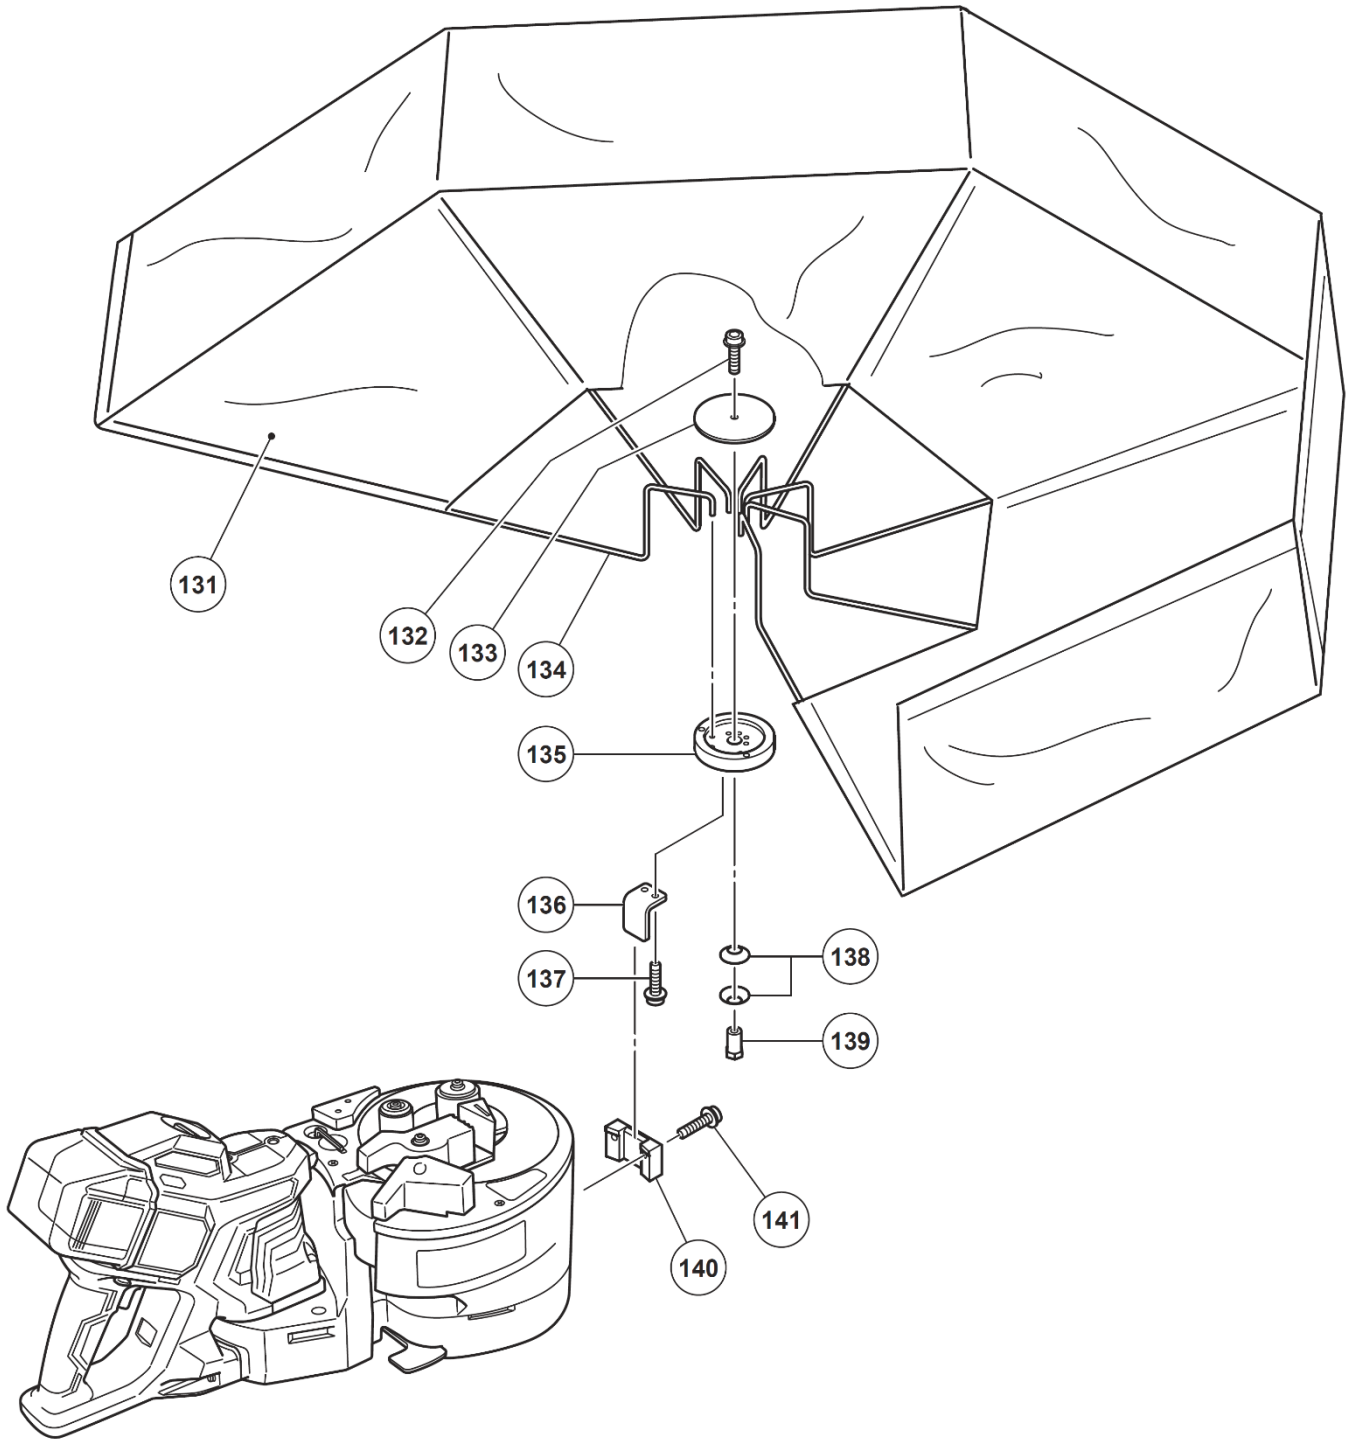

MODEL
VB3616DA(2/2)

PARTS

VB3616DA

ITEM NO.	CODE NO.	DESCRIPTION	NO. USED	REMARKS
1	313082	NYLOCK BOLT (W/FLANGE) M5X16	3	
2	319694	WASHER (A)	1	
*3	319714	CENTER ROLLER (D62) SET	1	INCLUD.1.18.21
4	944486	O-RING (1AP-20)	2	
5	319693	NEEDLE BEARING (D22)	1	
6	323992	RUBBER GUIDE	1	
7	319692	CENTER PLATE ASS'Y	1	INCLUD.6
8	319691	TURN TABLE	1	
9	320427	PLATE (A)	1	
10	320264	NYLOCK FLAT HD. SCREW M4X12	3	
11	319699	HEX. BAR WRENCH 4MM (LENGTH 45)	1	
12	998471	HEX. SOCKET HD. BOLT (W/FLANGE) M5X12	2	
13	949749	ROLL PIN D3X8 (10 PCS.)	1	
14	319679	CAM SHAFT	1	
15	319678	CAM	1	
16	320420	SLEEVE (B)	1	
17	320904	BRACKET (B)	1	
18	313077	NYLOCK BOLT (W/FLANGE) M5X25	1	
19	320425	SLEEVE (G)	1	
20	320426	SPRING (G)	1	
21		GUIDE (D62)	1	
22	322266	ROLLER (B) SET	1	INCLUD.4.23-26
23	322268	SLEEVE (R)	1	
24	322267	CAP	1	
25	876078	O-RING (S-20)	1	
26	322269	ROLLER (B)	1	
27	984118	WASHER (B)	1	
28		WARNING LABEL (A)	1	
29	301653	TAPPING SCREW (W/FLANGE) D4X20 (BLACK)	11	
30	319697	LEVER (B)	1	
31	319690	CAM COVER	1	
32	319689	GRIP RUBBER	1	
33	319688	COVER	1	
34	320901	SHAFT (A)	1	
35	320902	FEATHER KEY 5X5X18	1	
36	319664	NEEDLE	1	
37	967124	FEATHER KEY 7X7X22	2	
38	948081	FEATHER KEY 7X7X25	2	
39	319663	ROLLER (C)	1	
40	319680	SHAFT (B)	1	
41	320903	BRACKET (A)	1	
42	319665	CUTTER GUARD	1	
43	319666	SPRING (D)	1	
44	322655	PIN FOR SPRING	1	
45	319669	V-RING	1	
46	319687	SPRING (F)	1	
47	872470	O-RING (S-26)	1	
48	882974	NYLOCK BOLT (W/FLANGE) M6X12	1	
49	878181	NYLOCK HEX. SOCKET HD. BOLT M5X16	2	
50	980258	NEEDLE (C)	2	
51	319706	CUTTER SET (1PAIR)	2	INCLUD.49
52	319673	SPACER	1	
53	320424	BELLEVILLE SPRING (FOR M12)	1	
54	319674	SEAL LOCK HEX. SOCKET HD. BOLT M12X20	1	
55	319677	RETURN SPRING	1	
56	307607	WRENCH HOLDER	1	
57	316186	SUPPORT (B)	1	
58		WARNING LABEL (B)	1	
59	981824	HEX. HD. TAPPING SCREW D4X45	2	
60	931701	BEARING LOCK	1	
61	949660	HEX. SOCKET HD. BOLT M6X20 (10 PCS.)	4	
63A	375659	HOUSING ASS'Y	1	
64	375652	SPACER	1