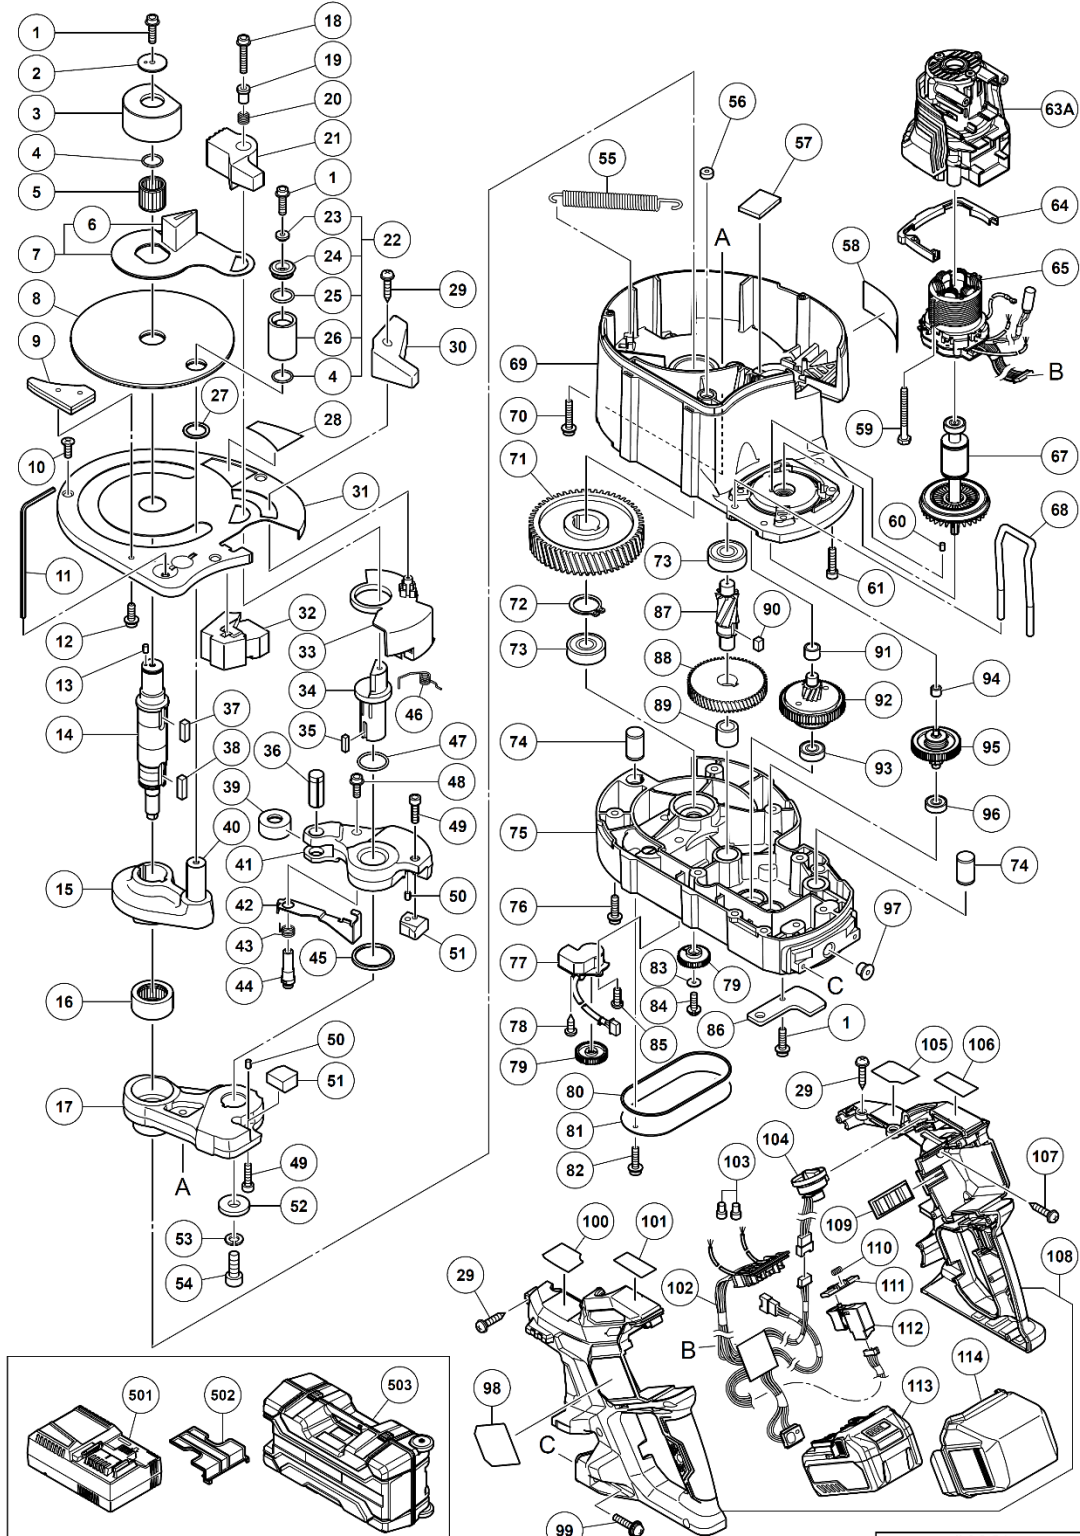

ELECTRIC TOOL PARTS LIST

PORTABLE REBAR CUTTER/BENDER

2020 • 07 • 30

Model VB 3616DA

(E1)

Rev.3
18.6.2020

MODEL
VB3616DA(1/2)