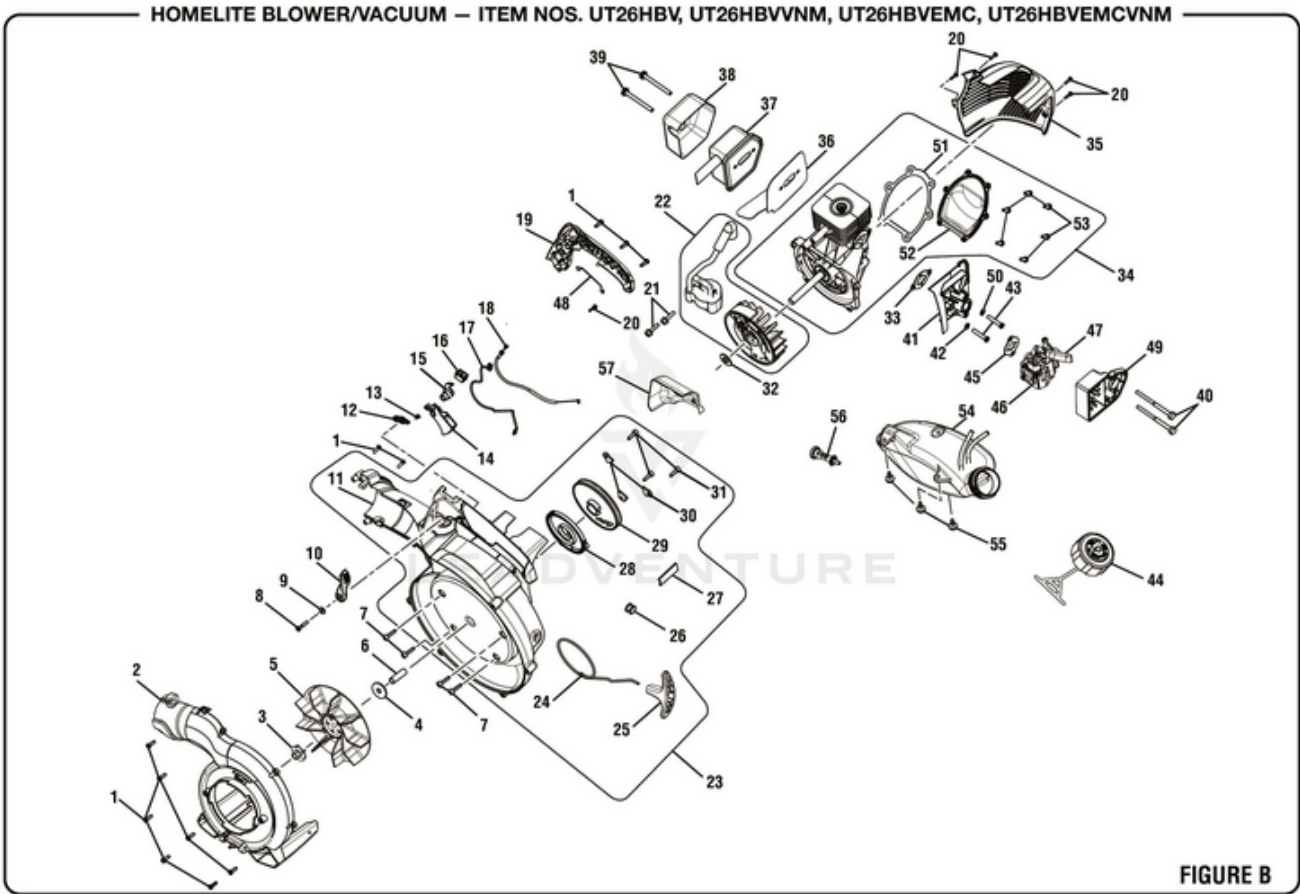

Rendered by LeadVenture, Inc.

Ref #	Part #	Description	Qty	Context	Note
1	660629002	Screw (#10-14 x 3/4 in, T25 Torx Pan Hd. T.F.)	12		
2	351258001	Outer Volute w/Labels	1		
3	660561007	Lock Nut (3/8 in.)	1		
4	678126005	Washer (ID9.8 x OD30 x 3t)	1		
5	518265003	Fan	1		
6	638517001	Spacer	1		
7	660970001	Screw w/Washer (M4 x 16 mm, T25 Torx Truss Hd.)	4		
8	660666001	Cruise Lever Screw (M8-14 x 25 mm, Special T20 Truss Hd.)	1		
9	678125001	Washer (ID 4.3 x OD12 x 1.5t)	1		
10	518160007	Cruise Control Lever	1		
11	351259002	Inner Volute w/Eyelet w/Label	1		
12	518603002	Throttle Lever	1		
13	661141001	Screw (M3.5 x 7.5 mm, T20 Torx Pan Hd.)	1		
14	521503002	Throttle Trigger	1		
15	518602001	Trigger Lock	1		
16	760961002	Stop Switch (Momentary Contact)	1		
17	290157002	Wire Assembly (UT26HBV)	1		
18	270031002	Throttle Cable	1		
19	521501003	Handle Cover	1		
20	660466001	Screw (M4 x 18 mm, T20 Torx Pan Hd. S.T.)	5		
21	660968001	Screw w/Washer (M4 x 19 mm, T20 Torx Pan Hd. S.T.)	2		
22	311020006	Ignition Module and Flywheel Kit (UT26HBV)	1		
23	312875001	Lower Housing w/Starter and Label	1		
24	900849012	Starter Rope (42 in.)	1		
25	525485001	Pulley Handle	1		
26	638088004	Eyelet	1		
27	521535013	Shield	1		
28	638033001	Spring & Container Assembly	1		
29	521316001	Starter Pulley	1		
30	638389001	Pulley Retainer	3		
31	660967001	Screw (M4 x 14 mm, T20 Torx Truss Hd T.F.)	3		
32	650017002	Washer (ID9.70 x OD20 x 1.59t)	1		
33	901551001	Inner Heat Dam Gasket	1		
34	308892033	Short Block Assembly	1		
35	312758004	Engine Cover w/Labels	1		
36	901362003	Muffler Gasket	1		
37	309327009	Muffler Assembly	1		
38	638442009	Muffler Heat Shield	1		
39	660638003	Screw w/Washers (10-24 x 2-1/8 in., T25 Torx Truss Hd.)	2		
40	660454006	Bolt (M5 x 48 mm, T20 Torx hd.)	2		
41	534838001	Heat Dam	1		
42	638659002	Washer (ID5 x OD10.9 x 0.5t)	1		
43	660927003	Screw (M5 x 25 mm, T20 Torx Hd.)	2		
44	310816015	Fuel Cap Assembly (Inc. Tether)	1		
45	901552006	Heat Dam Gasket	1		
46	308054111	Carburetor	1		