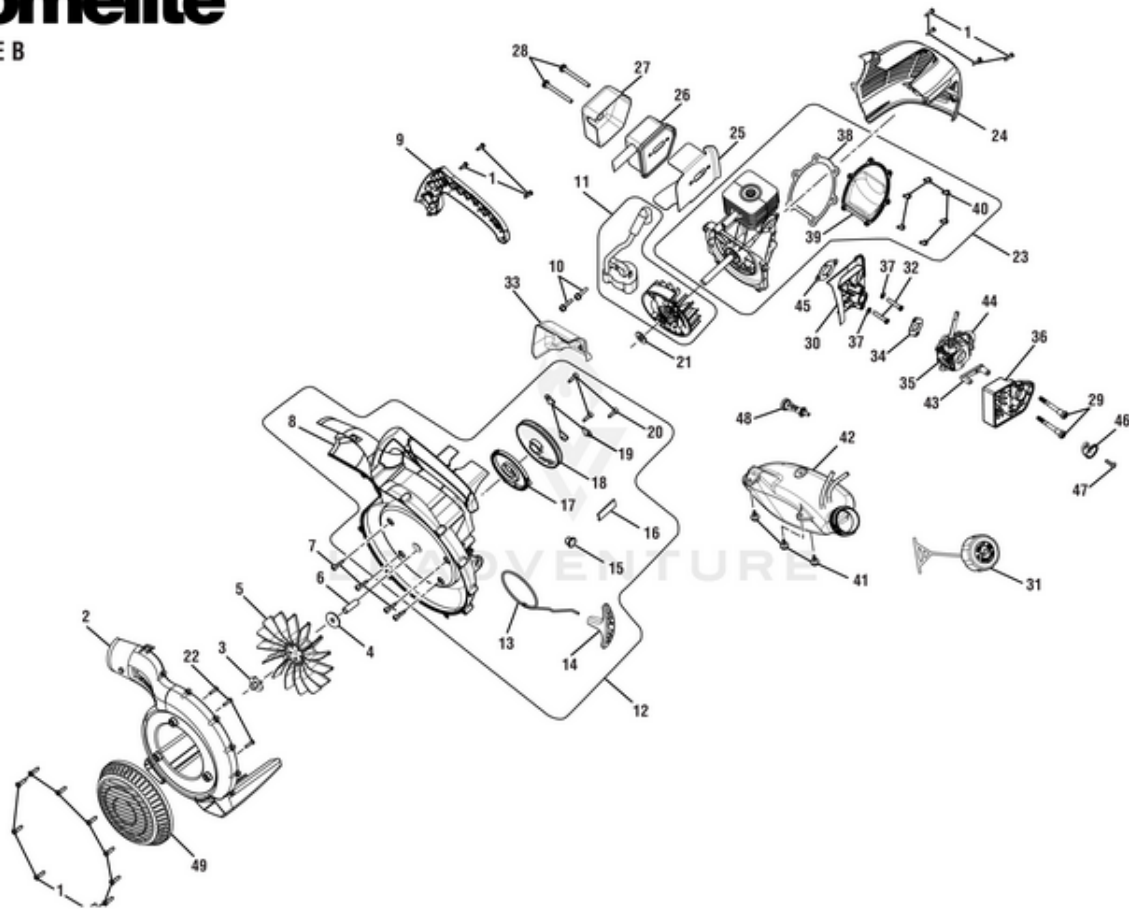

Homelite® UT26BL3VNM

FIGURE B

Rendered by LeadVenture, Inc.

Ref #	Part #	Description	Qty	Context	Note
1	660466001	Screw (M4 x 18 mm, T20 Torx Pan Hd. S.T.)	17		
2	312872001	Outer Volute w/Label	1		
3	660561007	Lock Nut (3/8 in.)	1		
4	650016001	Washer (ID9.8 x OD34.27 x 2.28t)	1		
5	521308003	Fan	1		
6	638091008	Spacer	1		
7	660970001	Screw w/Washer (M4 x 16 mm, T25 Torx Truss Hd.)	4		
8	313956001	Inner Volute w/Eyelet and Label	1		
9	521803003	Handle Cover	1		
10	660968001	Screw w/Washer (M4 x 19 mm, T20 Torx Pan Hd. S.T.)	2		
11	311020001	Ignition Module and Flywheel Kit	1		
12	312873001	Lower Housing w/Starter and Label Assembly	1		
13	900849012	Starter Rope (42 in.)	1		
14	525485001	Pulley Handle	1		
15	638088004	Eyelet	1		
16	521535013	Shield	1		
17	638033001	Spring & Container Assembly	1		
18	521316001	Starter Pulley	1		
19	638389001	Pulley Retainer	3		
20	660967001	Screw (M4 x 14 mm, T20 Torx Truss Hd T.F.)	3		
21	650017002	Washer (ID9.70 x OD20 x 1.59t)	1		
22	660629001	Screws (10-14 x 3/4 in., T25 Torx Pan Hd. T.F.)	3		
23	308892033	Short Block Assembly	1		
24	312874001	Engine Cover w/Label	1		
25	901362003	Muffler Gasket	1		
26	309327014	Muffler Assembly	1		
27	638442009	Muffler Heat Shield	1		
28	660638003	Screw w/Washers (10-24 x 2-1/8 in., T25 Torx Truss Hd.)	2		
29	660454025	Shoulder Bolt (M5 x 46.5 mm)	2		
30	534838001	Heat Dam	1		
31	310816015	Fuel Cap Assembly (Inc. Tether)	1		
32	660927003	Screw (M5 x 25 mm, T20 Torx Hd.)	2		
33	521535010	Baffle Plate	1		
34	901552006	Heat Dam Gasket	1		
35	308054114	Carburetor	1		
36	521851003	Air Box Base	1		
37	638911001	Washer	2		
38	901550003	Crankcase Cover Gasket	1		
39	638337005	Crankcase Cover	1		
40	660925003	Screw (M4 x 12 mm, T20 Torx Hd.)	6		
41	660970002	Shoulder Screw w/Washer (M4 x 14 mm, T25 Torx Truss Hd.)	3		
42	310753016	Fuel Tank Assembly (Inc. Fuel Lines)	1		
43	521850002	Choke Lever	1		