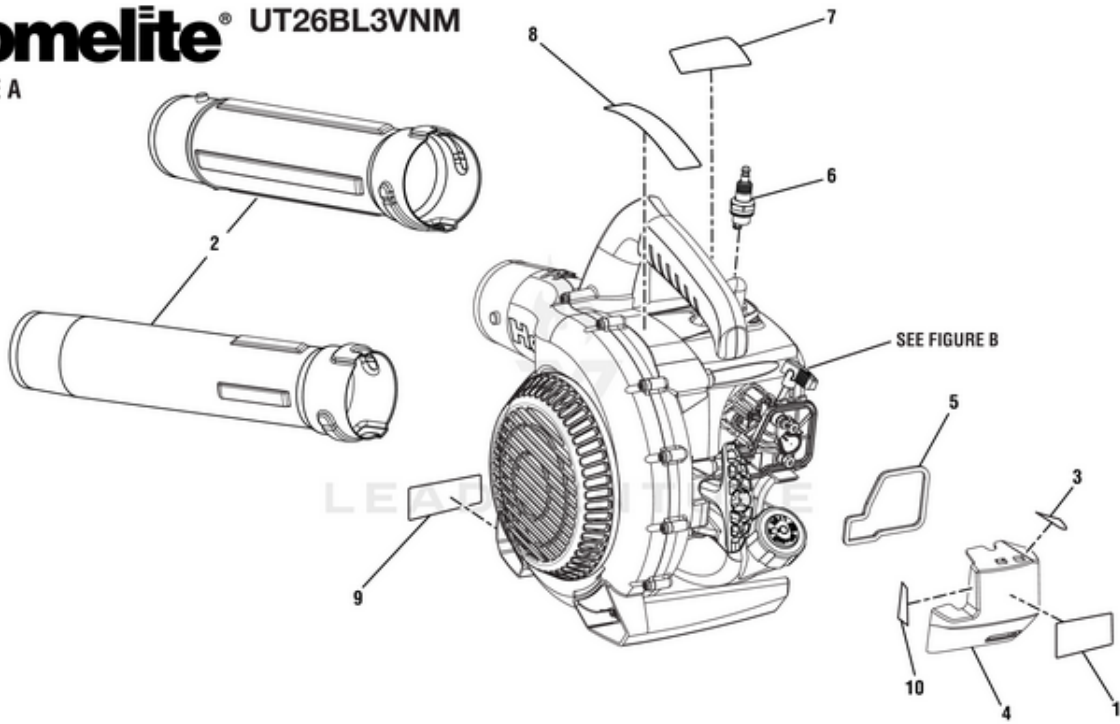

Homelite® UT26BL3VNM

FIGURE A

Rendered by LeadVenture, Inc.

Ref #	Part #	Description	Qty	Context Note
1	941565002	Starting Instructions Label	1	
2	310845009	Sweeper Nozzle & Upper Blower Tube Assembly	1	
3	941080001	Throttle Label	1	
4	312871001	Air Box Cover w/Label	1	
5	570107003	Air Box Gasket	1	
6	870174002	Spark Plug (Champion RCJ6Y)	1	Standard Hardware Item – May Be Purchased Locally
7	940867001	Logo Label (Engine Shroud)	1	
8	941727004	Warning Icon Label	1	
9	940654088	Warning Label (Combustion)	1	
10	940868002	Choke Label	1	
	998000061	Operator's Manual (960413016)		Not Shown