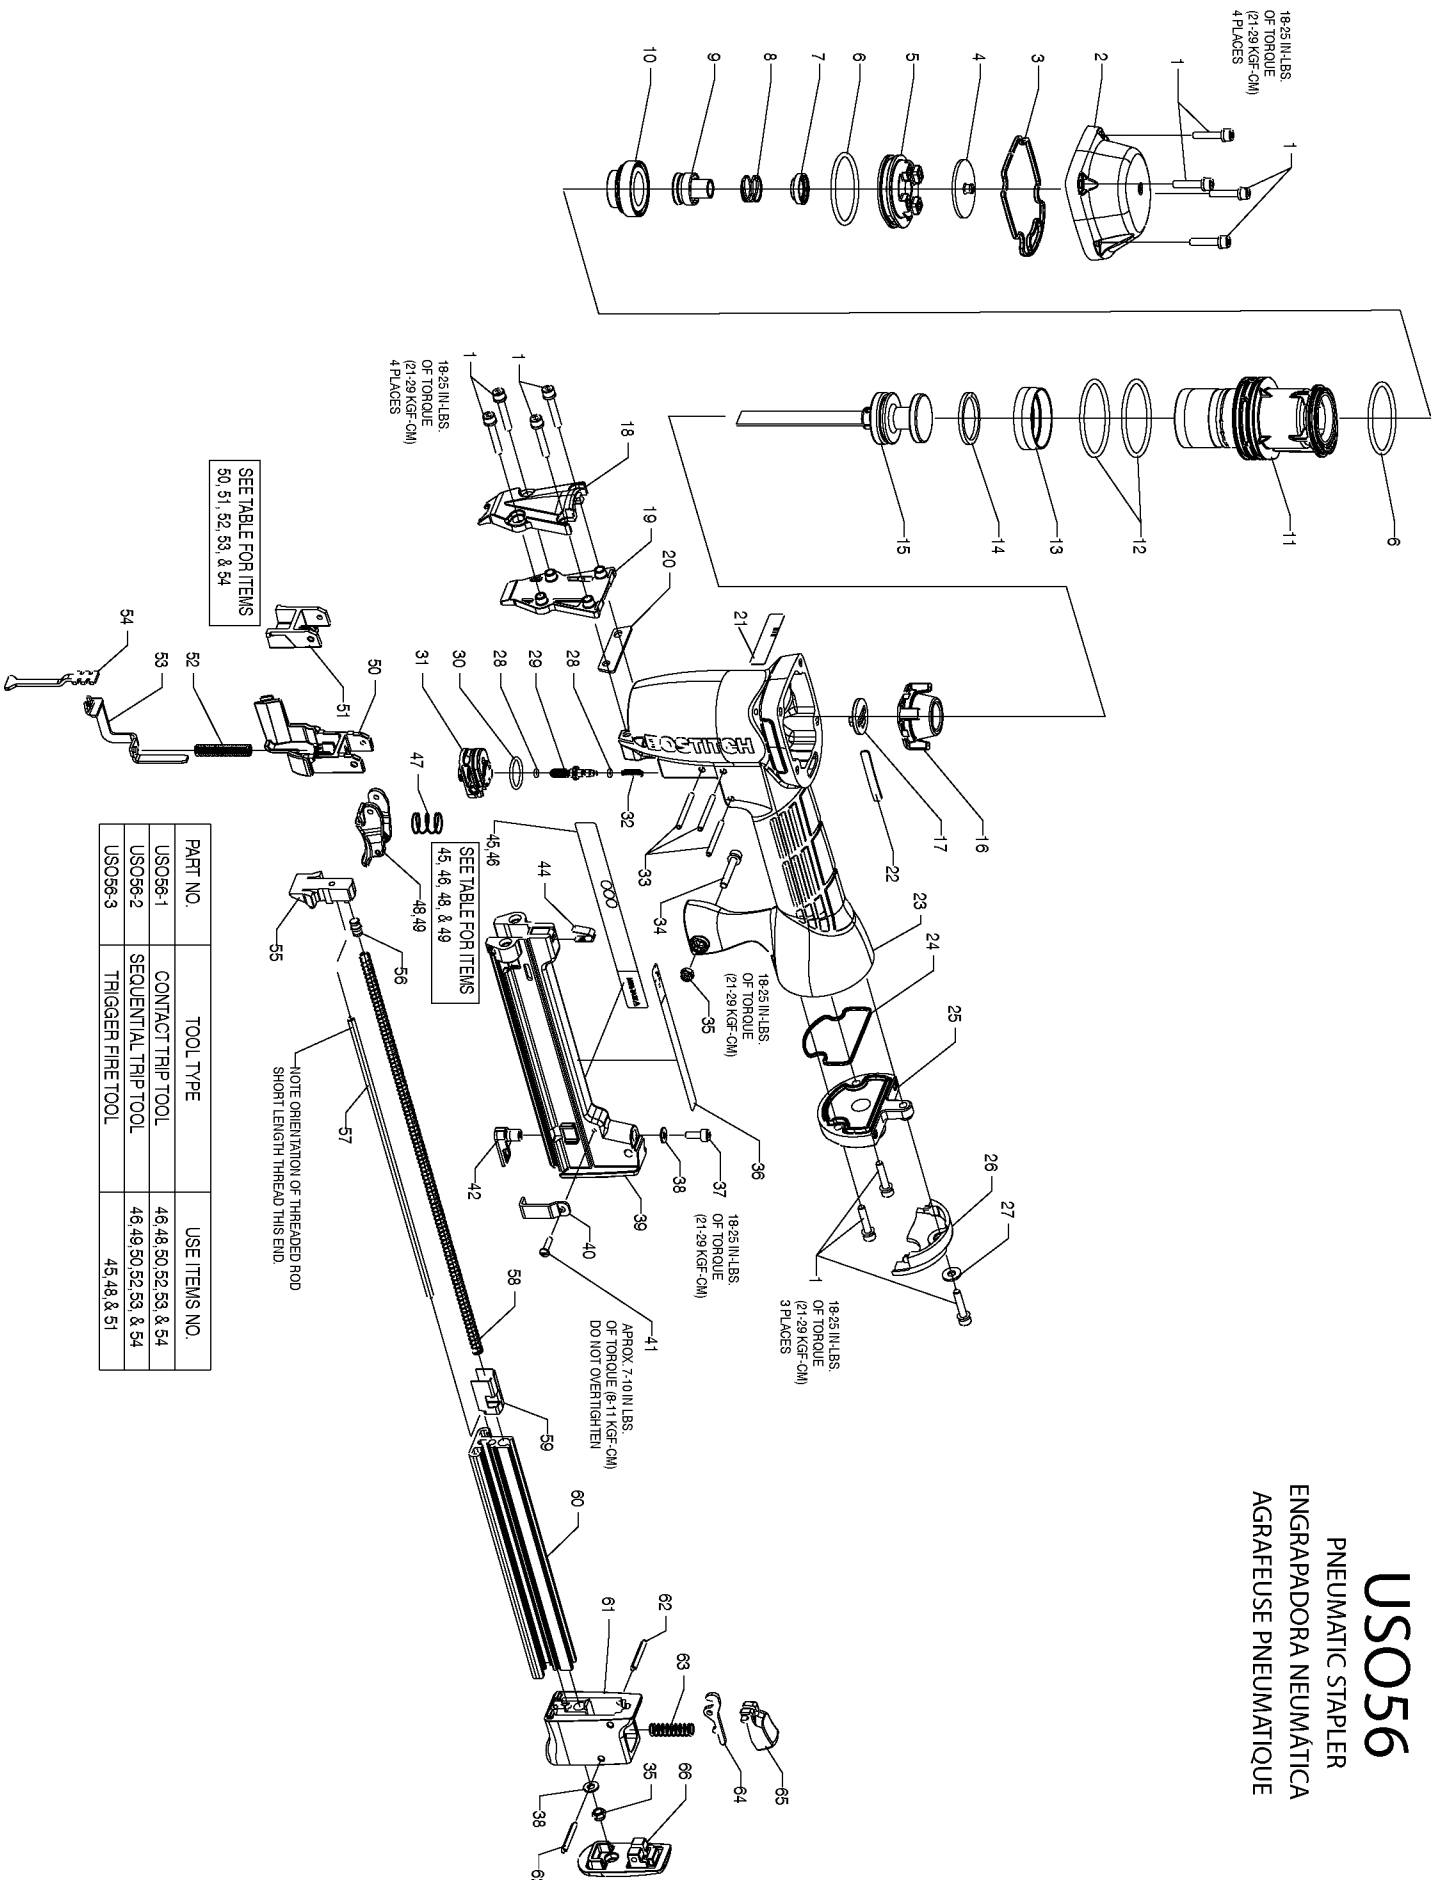

USO56

PNEUMATIC STAPLER
ENGRAPADORA NEUMÁTICA
AGRÁFEEUSE PNEUMÁTIQUE

SEE TABLE FOR ITEMS
50, 51, 52, 53, & 54

SEE TABLE FOR ITEMS
45, 46, 48, & 49

PART NO.	TOOL TYPE	USE ITEMS NO.
USO56-1	CONTACT TRIP TOOL	46, 48, 50, 52, 53, & 54
USO56-2	SEQUENTIAL TRIP TOOL	46, 48, 50, 52, 53, & 54
USO56-3	TRIGGER FIRE TOOL	45, 48, & 51

NOTE ORIENTATION OF THREADED ROD
SHORT LENGTH THREAD THIS END.