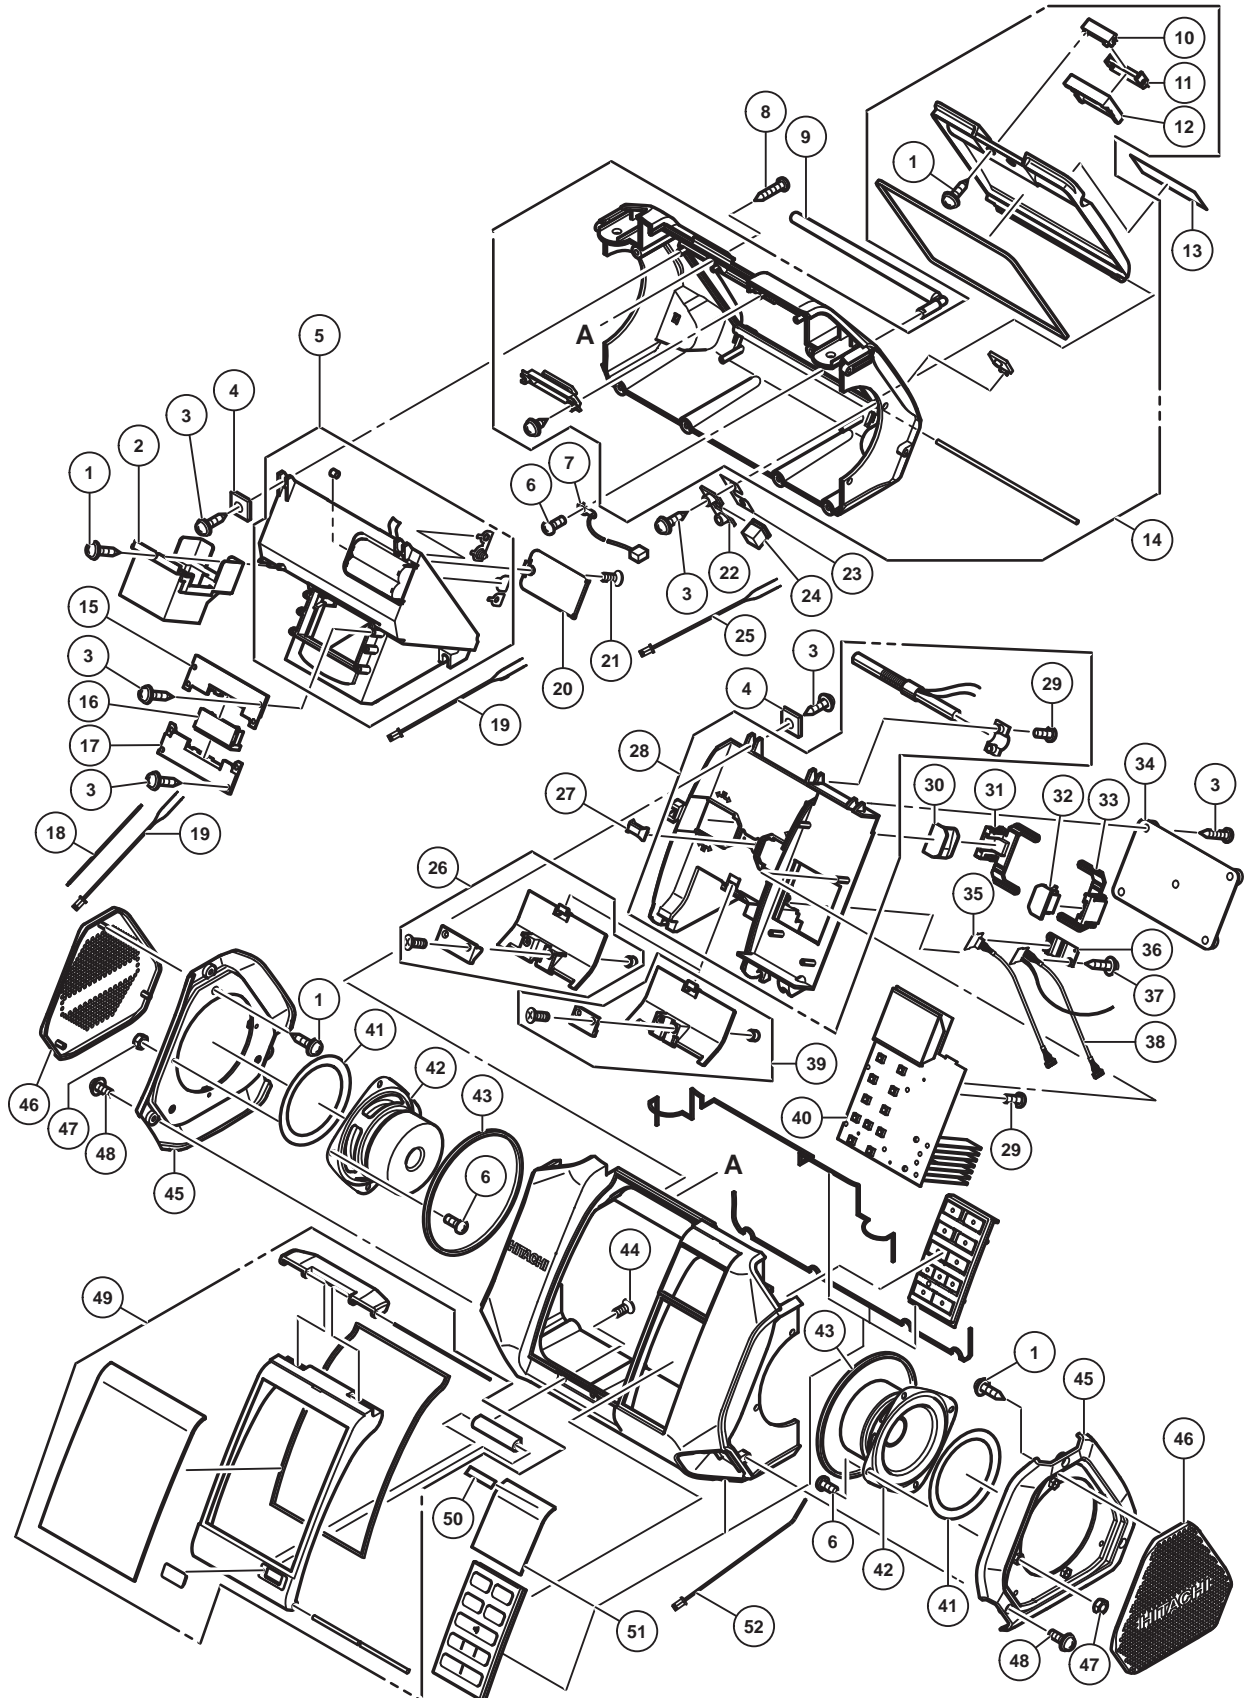

## ELECTRIC TOOL PARTS LIST

**CORDLESS RADIO**  
**Model UR 18DSAL**

**2015-3-31**  
**(E1)**

**PARTS**

UR 18DSAL

ITEM NO.	CODE NO.	DESCRIPTION	NO. USED	REMARKS
1	338364	TAPPING SCREW (W/FLANGE) D2 X 8	12	
2	338392	ADAPTER STORAGE CASE	1	
3	338399	TAPPING SCREW (W/FLANGE) D2.3 X 8	19	
4	338409	SQUARE WASHER	11	
5	338365	BATTERY COMPARTMENT SET	1	
6	338398	MACHINE SCREW (W/FLANGE) M3 X 8	9	
7	338374	CONNECTOR A	1	
8	338397	TAPPING SCREW D4 X 18	7	
9	338390	RUBBER ANTENNA	1	
10	338363	LOWER BACK COVER BUTTON	1	
11	338362	UPPER BACK COVER BUTTON	1	
12	338361	BACK COVER LATCHING B	1	
13		NAME PLATE	1	
14	338360	BACK CABINET SET	1	INCLUD.1,10-12
15	338388	UPPER CONTACT BRACKET	1	
16	339154	BATTERY TERMINAL	1	
17	338389	LOWER CONTACT BRACKET	1	
18	338407	INTERNAL WIRE (B)	1	
19	338405	CONNECTOR C	2	
20	338387	BATTERY COVER	1	
21	338410	SCREW M3	1	
22	338394	DC JACK BRACKET	1	
23	339155	RUBBER SHEET (DC JACK)	1	
24	338396	DC JACK	1	
25	338404	CONNECTOR B	1	
26	338372	CABLE HOLDER (ANDROID)	1	
27	338385	SUPPORT	1	
28	338366	BRACKET SET	1	INCLUD.29
29	338400	TAPPING SCREW D2 X 6	6	
30	338383	LEFT LATCHING	1	
31	338378	LEFT LATCH MOUNTING	1	
32	338384	RIGHT LATCHING	1	
33	338379	RIGHT LATCH MOUNTING	1	
34	338386	LATCHING PLATE	1	
35	338408	PCB ASS'Y (USB)	1	
36	338403	PCB PLATE	1	
37	339113	TAPPING SCREW D1.7 X 10 (10 PCS.)	4	
38	338391	PCB ASS'Y (AUX)	1	
39	338371	CABLE HOLDER (APPLE)	1	
* 40	338424	PCB ASS'Y (A)	1	
* 40	338425	PCB ASS'Y (A) AUS	1	FOR AUS
* 40	338426	PCB ASS'Y (A) USA,CAN	1	FOR USA,CAN
41	338402	SPEAKER RESISTANCE STRIP	2	
42	338421	SPEAKER (DSAL)	2	
43	339115	WATER RESISTANCE STRIP E	2	
44	338401	TAPPING SCREW D2 X 8	2	
45	338377	SIDE PLATE	2	
46	338370	SPEAKER GRILL SET	2	
47	949553	NUT M3 (10 PCS.)	8	
48	949811	HEX. SOCKET HD. BOLT M4 X 8 (10 PCS.)	6	