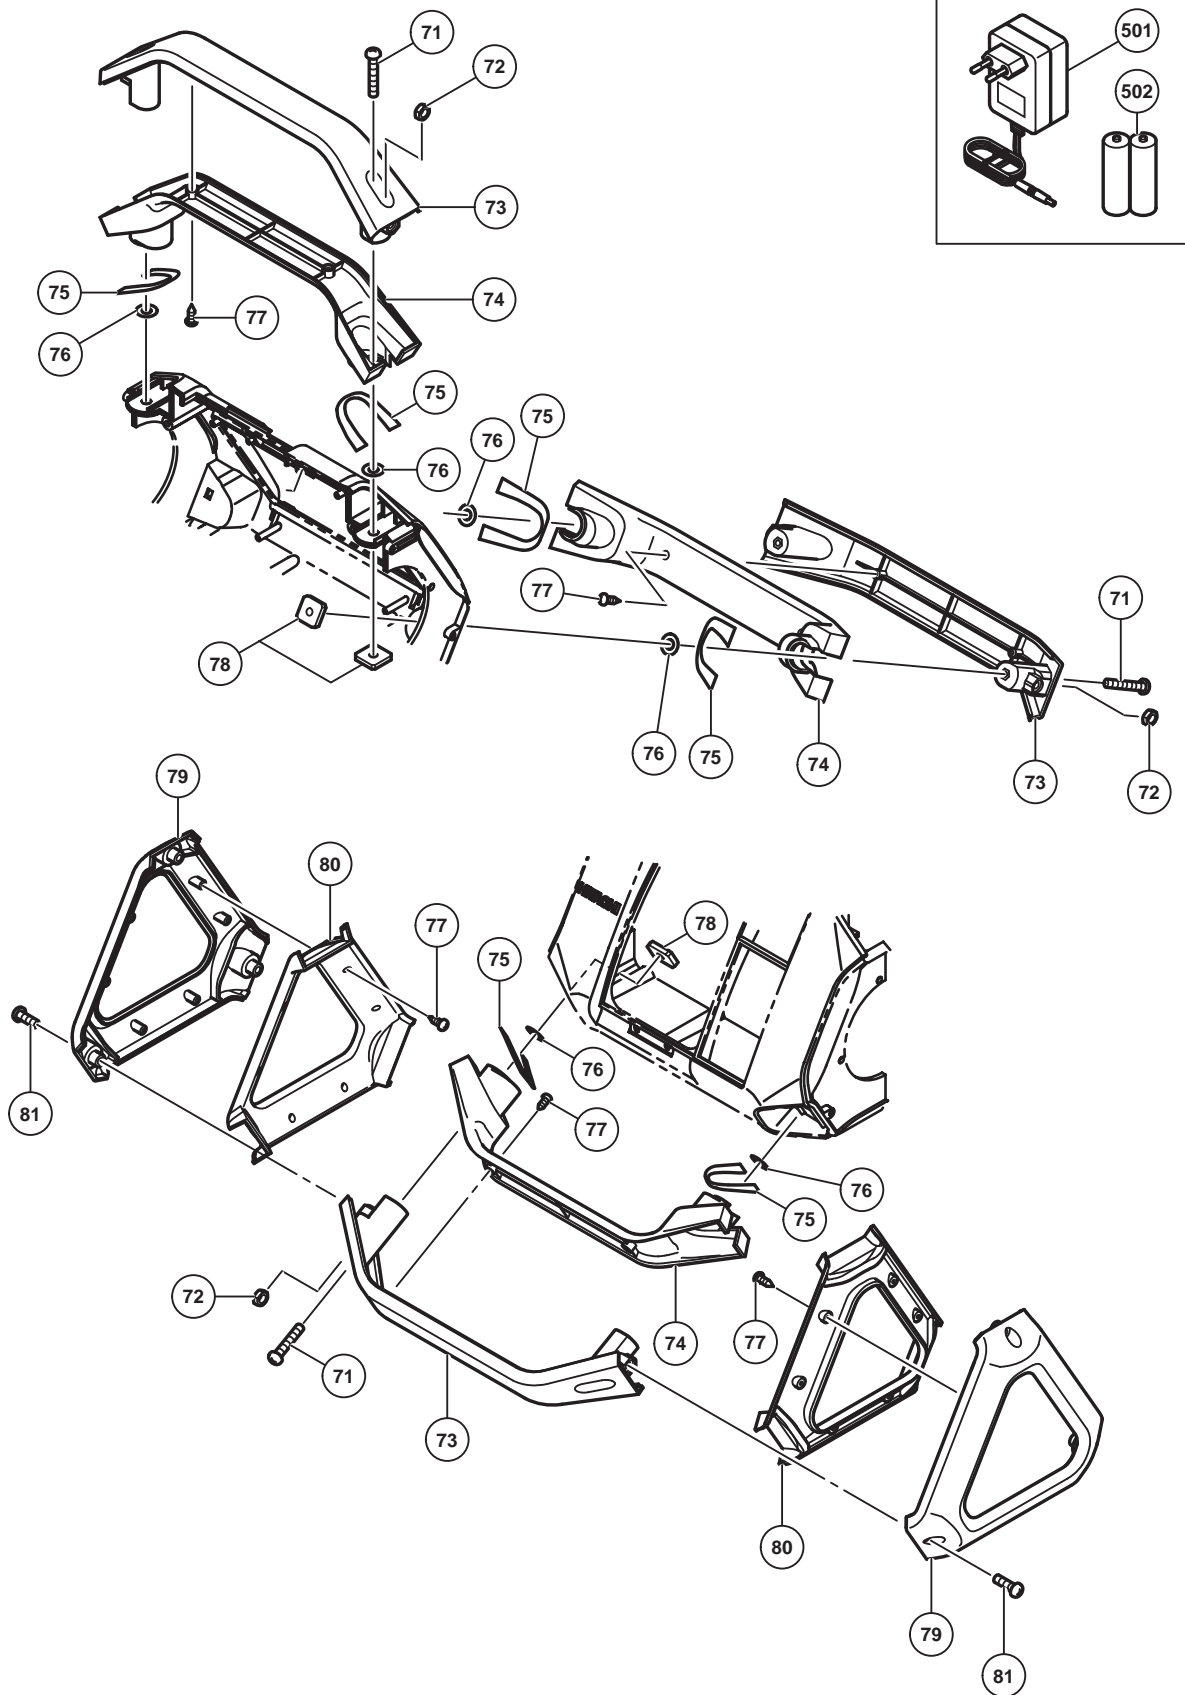

## ELECTRIC TOOL PARTS LIST

**CORDLESS RADIO**  
**Model UR 18DSAL**

**2015-3-31**  
**(E1)**

**PARTS**

UR 18DSAL

ITEM NO.	CODE NO.	DESCRIPTION	NO. USED	REMARKS
1	338364	TAPPING SCREW (W/FLANGE) D2 X 8	12	
2	338392	ADAPTER STORAGE CASE	1	
3	338399	TAPPING SCREW (W/FLANGE) D2.3 X 8	19	
4	338409	SQUARE WASHER	11	
5	338365	BATTERY COMPARTMENT SET	1	
6	338398	MACHINE SCREW (W/FLANGE) M3 X 8	9	
7	338374	CONNECTOR A	1	
8	338397	TAPPING SCREW D4 X 18	7	
9	338390	RUBBER ANTENNA	1	
10	338363	LOWER BACK COVER BUTTON	1	
11	338362	UPPER BACK COVER BUTTON	1	
12	338361	BACK COVER LATCHING B	1	
13		NAME PLATE	1	
14	338360	BACK CABINET SET	1	INCLUD.1,10-12
15	338388	UPPER CONTACT BRACKET	1	
16	339154	BATTERY TERMINAL	1	
17	338389	LOWER CONTACT BRACKET	1	
18	338407	INTERNAL WIRE (B)	1	
19	338405	CONNECTOR C	2	
20	338387	BATTERY COVER	1	
21	338410	SCREW M3	1	
22	338394	DC JACK BRACKET	1	
23	339155	RUBBER SHEET (DC JACK)	1	
24	338396	DC JACK	1	
25	338404	CONNECTOR B	1	
26	338372	CABLE HOLDER (ANDROID)	1	
27	338385	SUPPORT	1	
28	338366	BRACKET SET	1	INCLUD.29
29	338400	TAPPING SCREW D2 X 6	6	
30	338383	LEFT LATCHING	1	
31	338378	LEFT LATCH MOUNTING	1	
32	338384	RIGHT LATCHING	1	
33	338379	RIGHT LATCH MOUNTING	1	
34	338386	LATCHING PLATE	1	
35	338408	PCB ASS'Y (USB)	1	
36	338403	PCB PLATE	1	
37	339113	TAPPING SCREW D1.7 X 10 (10 PCS.)	4	
38	338391	PCB ASS'Y (AUX)	1	
39	338371	CABLE HOLDER (APPLE)	1	
* 40	338424	PCB ASS'Y (A)	1	
* 40	338425	PCB ASS'Y (A) AUS	1	FOR AUS
* 40	338426	PCB ASS'Y (A) USA,CAN	1	FOR USA,CAN
41	338402	SPEAKER RESISTANCE STRIP	2	
42	338421	SPEAKER (DSAL)	2	
43	339115	WATER RESISTANCE STRIP E	2	
44	338401	TAPPING SCREW D2 X 8	2	
45	338377	SIDE PLATE	2	
46	338370	SPEAKER GRILL SET	2	
47	949553	NUT M3 (10 PCS.)	8	
48	949811	HEX. SOCKET HD. BOLT M4 X 8 (10 PCS.)	6	