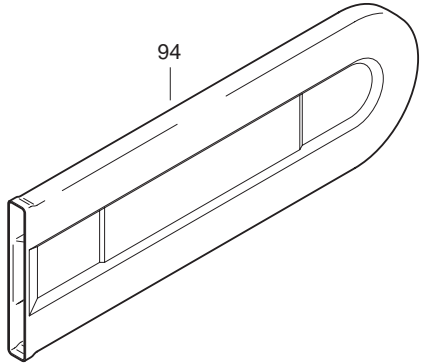

PARTS BREAKDOWN

rev 0_10/01/2010

UC3530A
UC4030A

<p>Fig No. 31, Oil Pump Complete Set, includes fig no. 34, 35, & 49</p>	<p>Repair Note:</p>
	<p>Please check Name Plate, (fig no. 13) for country of origin.</p> <p>Made in China saws can use fig no. 31, (Oil Pump Complete Set), or individual parts, fig no. 34, 35, & 49.</p> <p>Saws made in Hamburg, Germany should use fig no. 31, (Oil Pump Complete Set), only. Fig no. 34, 35, & 49 cannot be replaced as individual parts.</p>

PARTS BREAKDOWN

rev 0_10/01/2010

UC3530A
UC4030A

	54	226741-2	STRAIGHT BEVEL GEAR 43	1
	55	324662-3	SPINDLE	1
	56	211107-9	BALL BEARING 6201ZZ	1
	57	419409-9	FRONT HANDLE	1
	58	266173-1	TAPPING SCREW 5X30	2
	59	921452-1	HEX. BOLT M8X30	1
	60	318013-0	BEARING HOUSING	1
	63	345651-5	SPIKE BUMPER	1
	64	266173-1	TAPPING SCREW 5X30	2
	65	168426-3	BRAKE BAND	1
	66	267195-4	FLAT WASHER 4	1
	67	266026-4	TAPPING SCREW BIND CT 4X12	1
	68	125331-7	BRAKE DRUM ASSEMBLY	1
	69	253215-0	FLAT WASHER 8	1
	70	259033-4	RETAINING RING E TYPE 6	1
	71	266007-8	TAPPING SCREW BIND PT 3X10	1
	72	419241-1	COVER	1
	73	227496-2	STRAIGHT BEVEL GEAR 14	1
	74	227495-4	STRAIGHT BEVEL GEAR 14	1
	75	154869-5	SPROCKET COVER, UC4030A	1
	76	419233-0	DIAL 40	1
	77	253874-0	FLAT WASHER 4	1
	78	915106-0	BINDING HEAD SCREW M4X8	1
	79	233033-2	COMPRESSION SPRING 4	1
	80	216008-6	STEEL BALL 4	1
	81	154763-1	LEVER, UC3530A	1
	82	951122-8	SPRING PIN 4-28	1
	83	419271-2	CUP WASHER 20	1
	84	317977-5	LEVER HOLDER	1
	85	231025-5	COMPRESSION SPRING 8	1
	86	252168-0	HEX. NUT M8-13	1
	87	324621-7	ADJUST PIN	1
	88	324620-9	ADJUST SCREW	1
Y05494	89	188858-8	SPROCKET COVER SET, UC4030A	1
Y05494	90	188859-6	LEVER SET, UC4030A	1
Y05551	91	188929-1	OIL PUMP COMPLETE SET	1
	92	442-035-661	GUIDE BAR 14", DCS34 & UC3530A	1
	92	442-040-661	16" GUIDE BAR, DCS34-16	1
	93	528-092-652	SAW CHAIN 14" (UC3530A)	1
	93	528-092-656	SAW CHAIN 16" (UC4030A)	1
	94	952-010-630	CHAIN COVER	1
	95	158024-1	HOOK COMPLETE	1