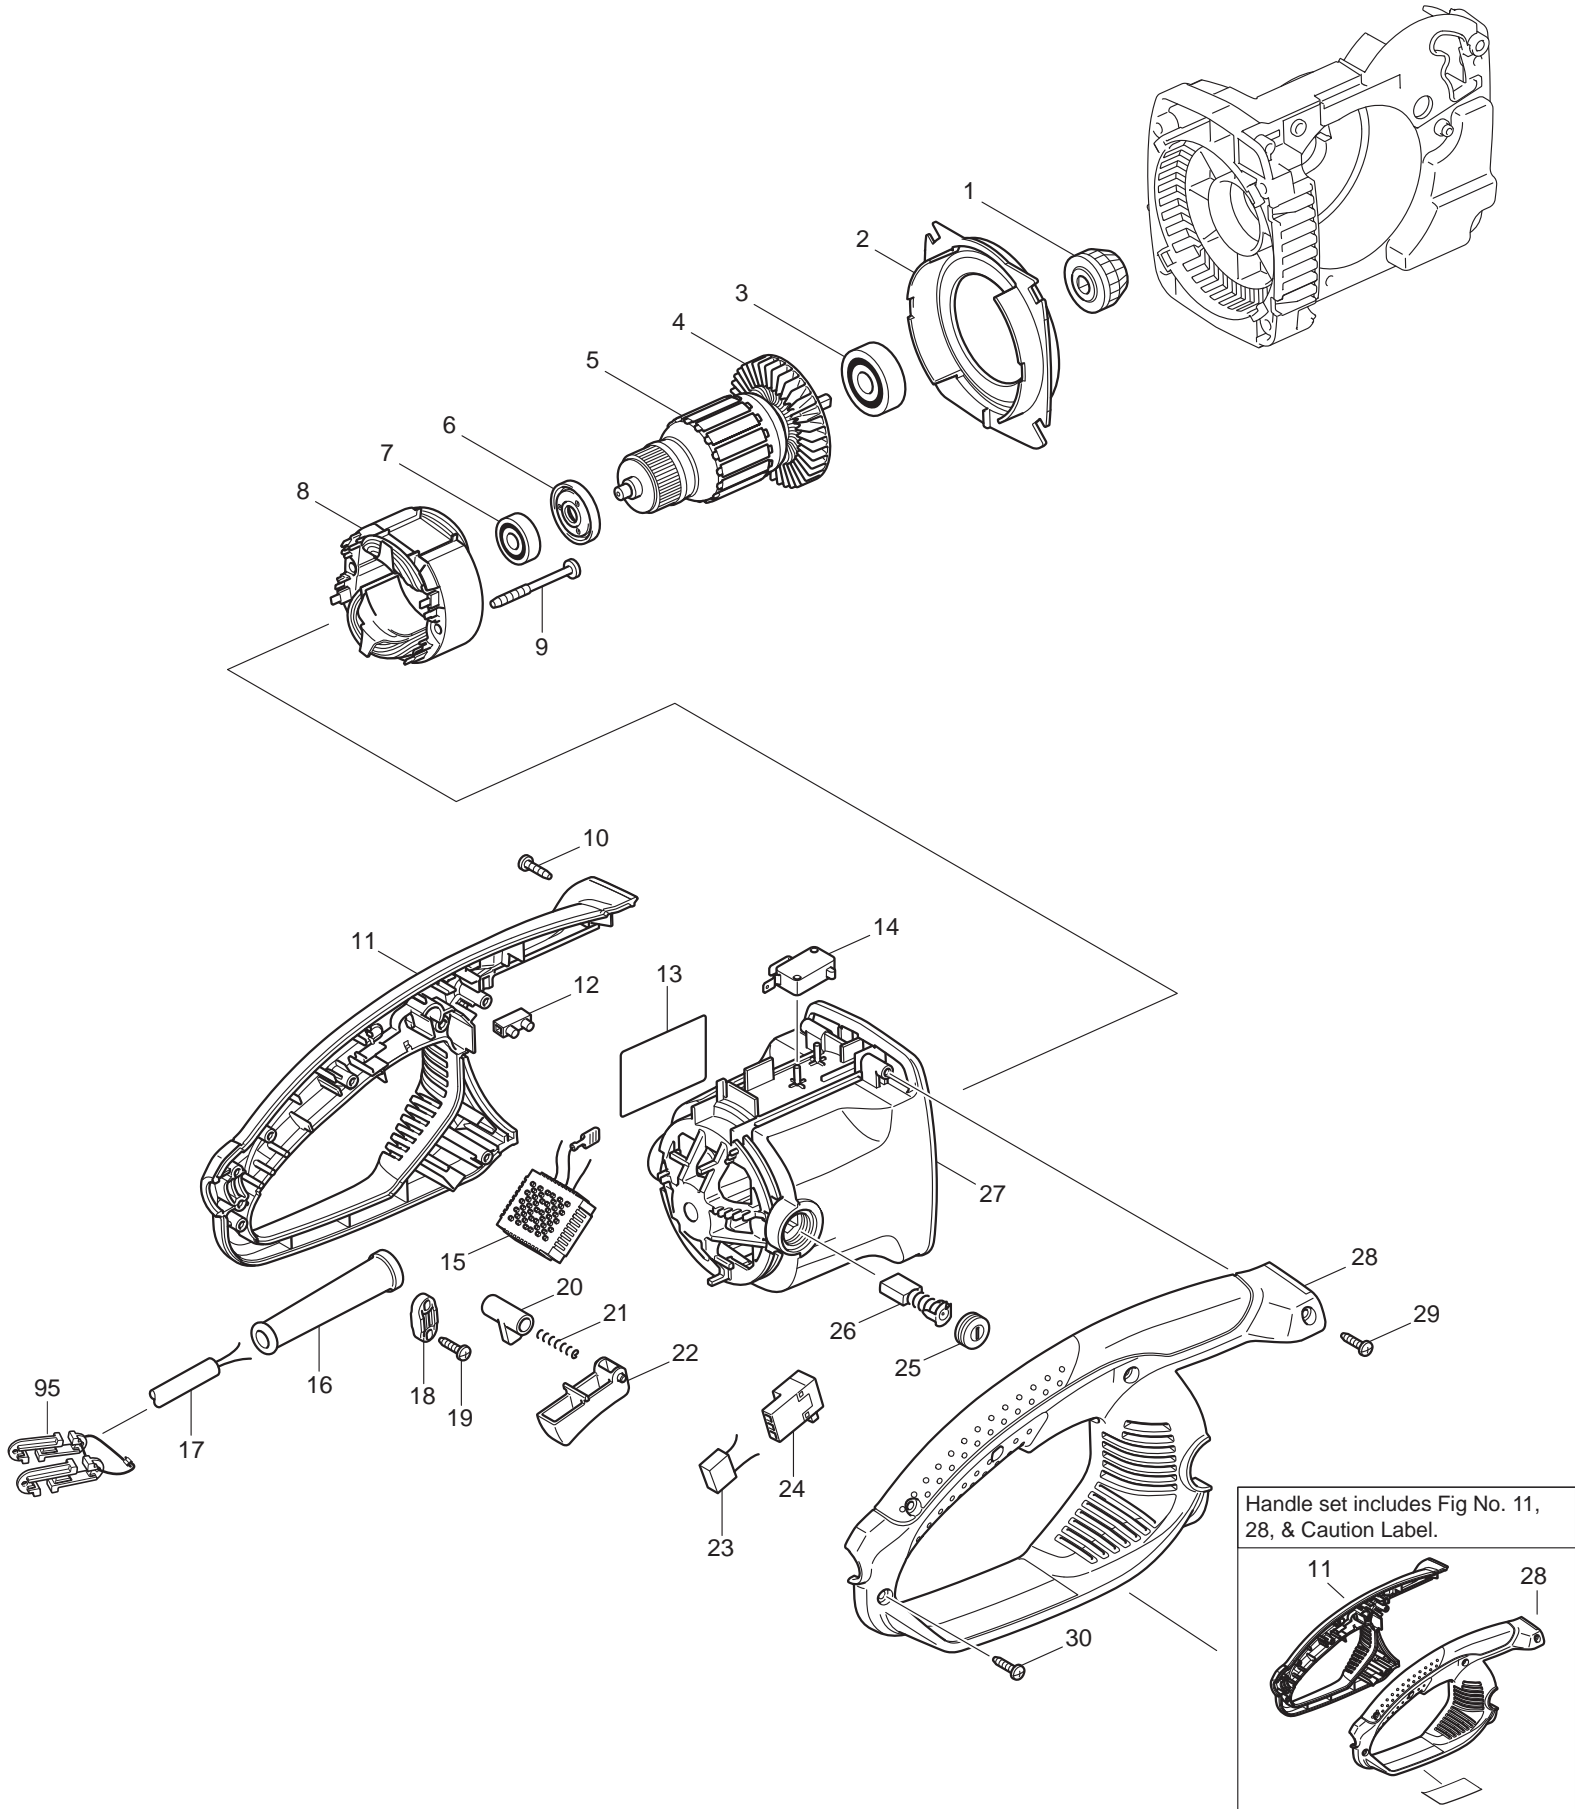

PARTS BREAKDOWN

rev 0_10/01/2010

UC3530A
UC4030A

<p>Fig No. 31, Oil Pump Complete Set, includes fig no. 34, 35, & 49</p>	<p>Repair Note:</p>
	<p>Please check Name Plate, (fig no. 13) for country of origin.</p> <p>Made in China saws can use fig no. 31, (Oil Pump Complete Set), or individual parts, fig no. 34, 35, & 49.</p> <p>Saws made in Hamburg, Germany should use fig no. 31, (Oil Pump Complete Set), only. Fig no. 34, 35, & 49 cannot be replaced as individual parts.</p>

PARTS BREAKDOWN

rev 0_10/01/2010

UC3530A
UC4030A

	54	226741-2	STRAIGHT BEVEL GEAR 43	1
	55	324662-3	SPINDLE	1
	56	211107-9	BALL BEARING 6201ZZ	1
	57	419409-9	FRONT HANDLE	1
	58	266173-1	TAPPING SCREW 5X30	2
	59	921452-1	HEX. BOLT M8X30	1
	60	318013-0	BEARING HOUSING	1
	63	345651-5	SPIKE BUMPER	1
	64	266173-1	TAPPING SCREW 5X30	2
	65	168426-3	BRAKE BAND	1
	66	267195-4	FLAT WASHER 4	1
	67	266026-4	TAPPING SCREW BIND CT 4X12	1
	68	125331-7	BRAKE DRUM ASSEMBLY	1
	69	253215-0	FLAT WASHER 8	1
	70	259033-4	RETAINING RING E TYPE 6	1
	71	266007-8	TAPPING SCREW BIND PT 3X10	1
	72	419241-1	COVER	1
	73	227496-2	STRAIGHT BEVEL GEAR 14	1
	74	227495-4	STRAIGHT BEVEL GEAR 14	1
	75	154869-5	SPROCKET COVER, UC4030A	1
	76	419233-0	DIAL 40	1
	77	253874-0	FLAT WASHER 4	1
	78	915106-0	BINDING HEAD SCREW M4X8	1
	79	233033-2	COMPRESSION SPRING 4	1
	80	216008-6	STEEL BALL 4	1
	81	154763-1	LEVER, UC3530A	1
	82	951122-8	SPRING PIN 4-28	1
	83	419271-2	CUP WASHER 20	1
	84	317977-5	LEVER HOLDER	1
	85	231025-5	COMPRESSION SPRING 8	1
	86	252168-0	HEX. NUT M8-13	1
	87	324621-7	ADJUST PIN	1
	88	324620-9	ADJUST SCREW	1
Y05494	89	188858-8	SPROCKET COVER SET, UC4030A	1
Y05494	90	188859-6	LEVER SET, UC4030A	1
Y05551	91	188929-1	OIL PUMP COMPLETE SET	1
	92	442-035-661	GUIDE BAR 14", DCS34 & UC3530A	1
	92	442-040-661	16" GUIDE BAR, DCS34-16	1
	93	528-092-652	SAW CHAIN 14" (UC3530A)	1
	93	528-092-656	SAW CHAIN 16" (UC4030A)	1
	94	952-010-630	CHAIN COVER	1
	95	158024-1	HOOK COMPLETE	1