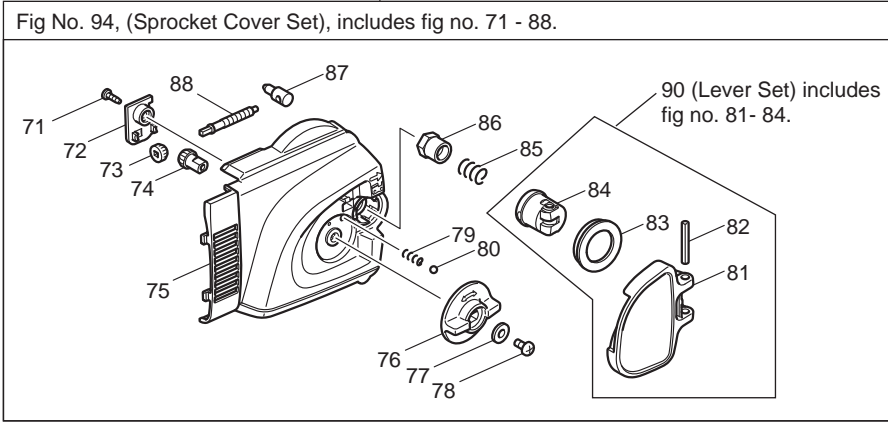

PARTS BREAKDOWN

rev 0_10/01/2010

UC3530A
UC4030A

Products with multiple versions are listed in subsiding order with the newest version on top not indented.

Corresponding bulletins are attached. Select bulletin name or attachment to view.

Tech Bulletin	Fig. No.	Part No.	Description	Q'ty	Unit
	1	226743-8	STRAIGHT BEVEL GEAR 14	1	
	2	419410-4	BAFFLE PLATE	1	
	3	211111-8	BALL BEARING 6301LLB	1	
	4	240001-8	FAN 80	1	
	5	616966-0	ARMATURE 115V	1	
	6	681666-1	RESIN WASHER	1	
	7	210081-8	BALL BEARING 629ZZ	1	
	8	639532-6	FIELD 115V	1	
	9	266095-5	TAPPING SCREW 5X55	2	
	10	265995-6	TAPPING SCREW 4X18	1	
	11	188820-3	HANDLE SET (INCL. FIG NO. 28, & CAUTION LABEL 810199-1)	1	
	13	867109-9	NAME PLATE (UC3530A)	1	
	13	867113-8	NAME PLATE (UC4030A)	1	
	14	650577-1	SWITCH, UC3530A	1	
	15	631720-1	CONTROLLER, UC3530A	1	
	16	682574-9	CORD GUARD 10-90	1	
	17	664980-0	POWER SUPPLY CORD, UC3530A	1	
	18	687124-5	STRAIN RELIEF	1	
	19	265995-6	TAPPING SCREW 4X18	2	
	20	416178-3	LOCK-OFF BUTTON	1	
	21	233173-6	COMPRESSION SPRING 4	1	
	22	419411-2	SWITCH LEVER	1	
	24	651923-1	SWITCH TG70B	1	
	25	643650-4	BRUSH HOLDER CAP 6.5-13.5	2	
	26	CB154	CARBON BRUSH SET, 194986-9	1	
	26	194986-9	CARBON BRUSH CB-154	1	
	27	154867-9	MOTOR HOUSING COMPLETE	1	
	27	643653-8	BRUSH HOLDER, 5007MG	2	
	28	188820-3	HANDLE SET (INCL. FIG NO. 11, & CAUTION LABEL 810199-1)	1	
	29	265995-6	TAPPING SCREW 4X18	1	
	30	265995-6	TAPPING SCREW 4X18	5	
	32	154870-0	TANK CAP COMPLETE	1	
	33	158050-0	GEAR HOUSING COVER COMPLETE (INCL. CAUTION LABEL 810891)	1	
	34	140089-7	OIL PUMP COMPLETE	1	
	35	213039-6	O RING 6	1	
	36	421959-2	SPONGE SEAL	1	
	37	419407-3	OIL TANK	1	
	38	416274-7	CAP	1	
	39	231975-4	SPRING	1	
	40	421958-4	OIL TUBE	1	
	41	419408-1	GEAR HOUSING	1	
	42	419413-8	ROD	1	
	43	233174-4	COMPRESSION SPRING 6	1	
	44	451130-4	FRONT HAND GUARD	1	
	45	158044-5	LINK PLATE COMPLETE	1	
	46	234005-0	COMPRESSION SPRING 9	1	
	47	213039-6	O RING 6	1	
	48	211012-0	BALL BEARING 606ZZ	1	
	49	450230-7	CRANK, UC3530A	1	
	50	417405-1	CAM	1	
	51	259034-2	RETAINING RING E TYPE 10	1	
	52	266095-5	TAPPING SCREW 5X55	2	
	53	266173-1	TAPPING SCREW 5X30	4