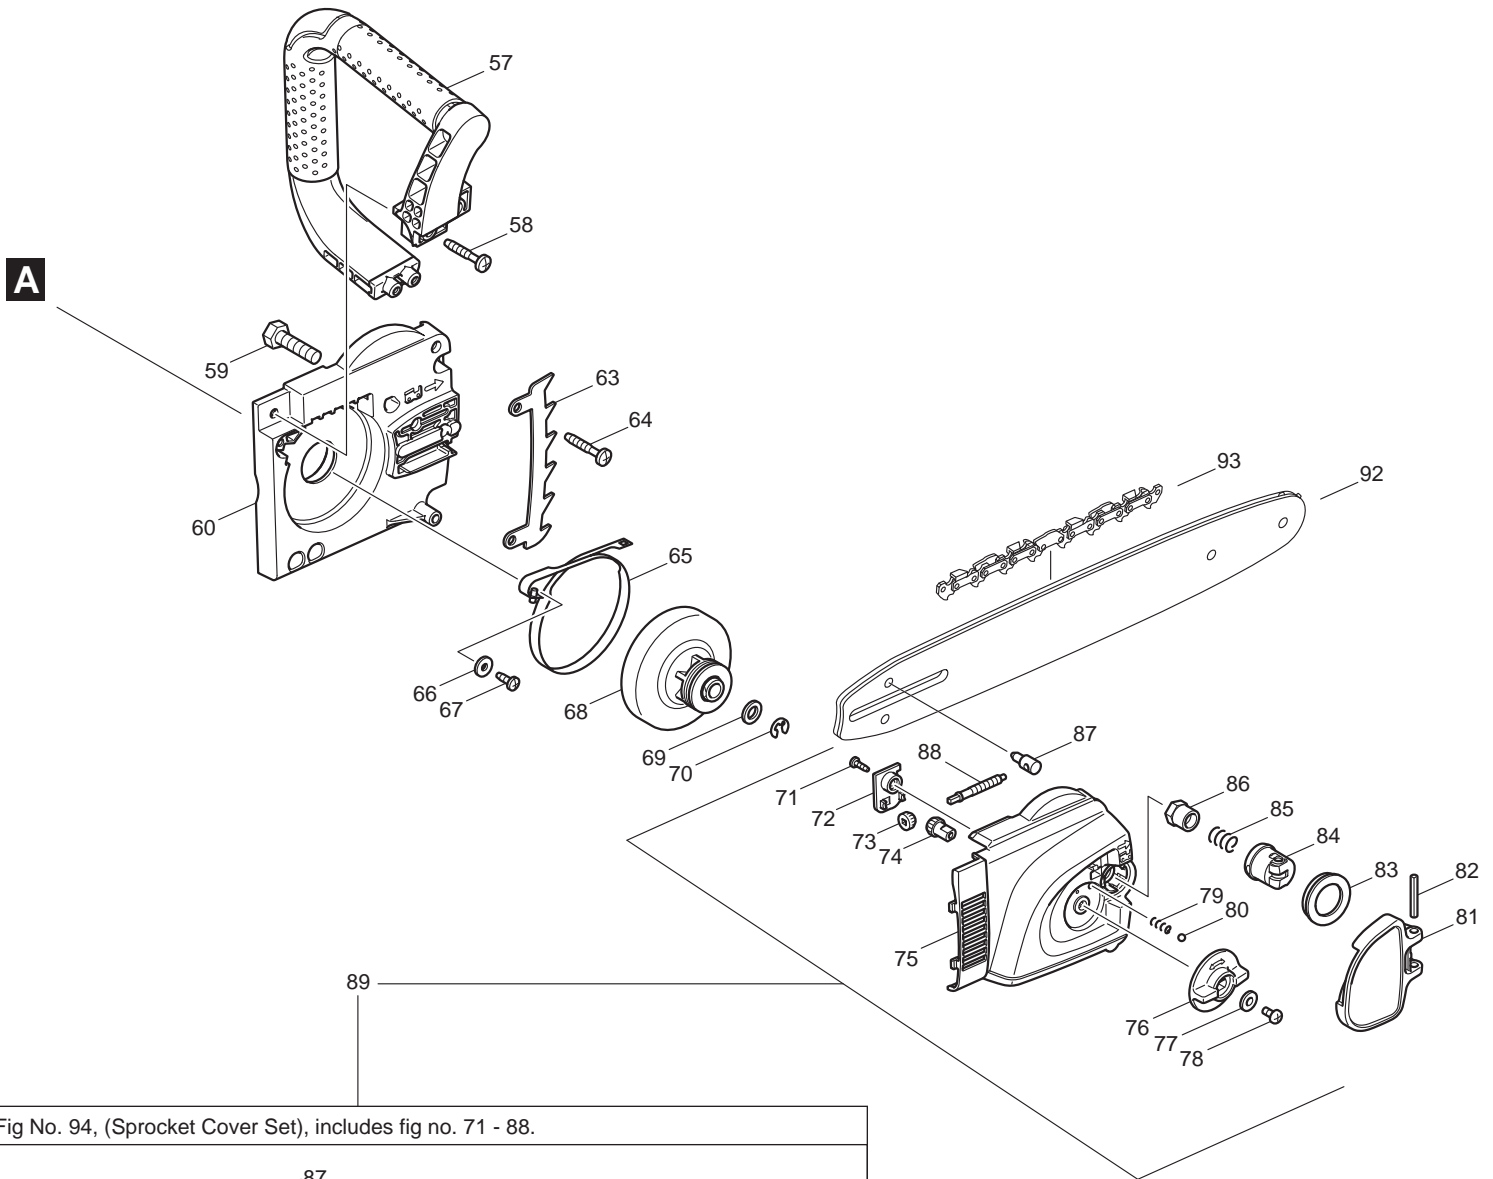

PARTS BREAKDOWN

rev 0_10/01/2010

UC3530A
UC4030A

<p>Fig No. 31, Oil Pump Complete Set, includes fig no. 34, 35, & 49</p>	<p>Repair Note:</p>
	<p>Please check Name Plate, (fig no. 13) for country of origin.</p> <p>Made in China saws can use fig no. 31, (Oil Pump Complete Set), or individual parts, fig no. 34, 35, & 49.</p> <p>Saws made in Hamburg, Germany should use fig no. 31, (Oil Pump Complete Set), only. Fig no. 34, 35, & 49 cannot be replaced as individual parts.</p>

PARTS BREAKDOWN

rev 0_10/01/2010

UC3530A
UC4030A

	54	226741-2	STRAIGHT BEVEL GEAR 43	1
	55	324662-3	SPINDLE	1
	56	211107-9	BALL BEARING 6201ZZ	1
	57	419409-9	FRONT HANDLE	1
	58	266173-1	TAPPING SCREW 5X30	2
	59	921452-1	HEX. BOLT M8X30	1
	60	318013-0	BEARING HOUSING	1
	63	345651-5	SPIKE BUMPER	1
	64	266173-1	TAPPING SCREW 5X30	2
	65	168426-3	BRAKE BAND	1
	66	267195-4	FLAT WASHER 4	1
	67	266026-4	TAPPING SCREW BIND CT 4X12	1
	68	125331-7	BRAKE DRUM ASSEMBLY	1
	69	253215-0	FLAT WASHER 8	1
	70	259033-4	RETAINING RING E TYPE 6	1
	71	266007-8	TAPPING SCREW BIND PT 3X10	1
	72	419241-1	COVER	1
	73	227496-2	STRAIGHT BEVEL GEAR 14	1
	74	227495-4	STRAIGHT BEVEL GEAR 14	1
	75	154869-5	SPROCKET COVER, UC4030A	1
	76	419233-0	DIAL 40	1
	77	253874-0	FLAT WASHER 4	1
	78	915106-0	BINDING HEAD SCREW M4X8	1
	79	233033-2	COMPRESSION SPRING 4	1
	80	216008-6	STEEL BALL 4	1
	81	154763-1	LEVER, UC3530A	1
	82	951122-8	SPRING PIN 4-28	1
	83	419271-2	CUP WASHER 20	1
	84	317977-5	LEVER HOLDER	1
	85	231025-5	COMPRESSION SPRING 8	1
	86	252168-0	HEX. NUT M8-13	1
	87	324621-7	ADJUST PIN	1
	88	324620-9	ADJUST SCREW	1
Y05494	89	188858-8	SPROCKET COVER SET, UC4030A	1
Y05494	90	188859-6	LEVER SET, UC4030A	1
Y05551	91	188929-1	OIL PUMP COMPLETE SET	1
	92	442-035-661	GUIDE BAR 14", DCS34 & UC3530A	1
	92	442-040-661	16" GUIDE BAR, DCS34-16	1
	93	528-092-652	SAW CHAIN 14" (UC3530A)	1
	93	528-092-656	SAW CHAIN 16" (UC4030A)	1
	94	952-010-630	CHAIN COVER	1
	95	158024-1	HOOK COMPLETE	1