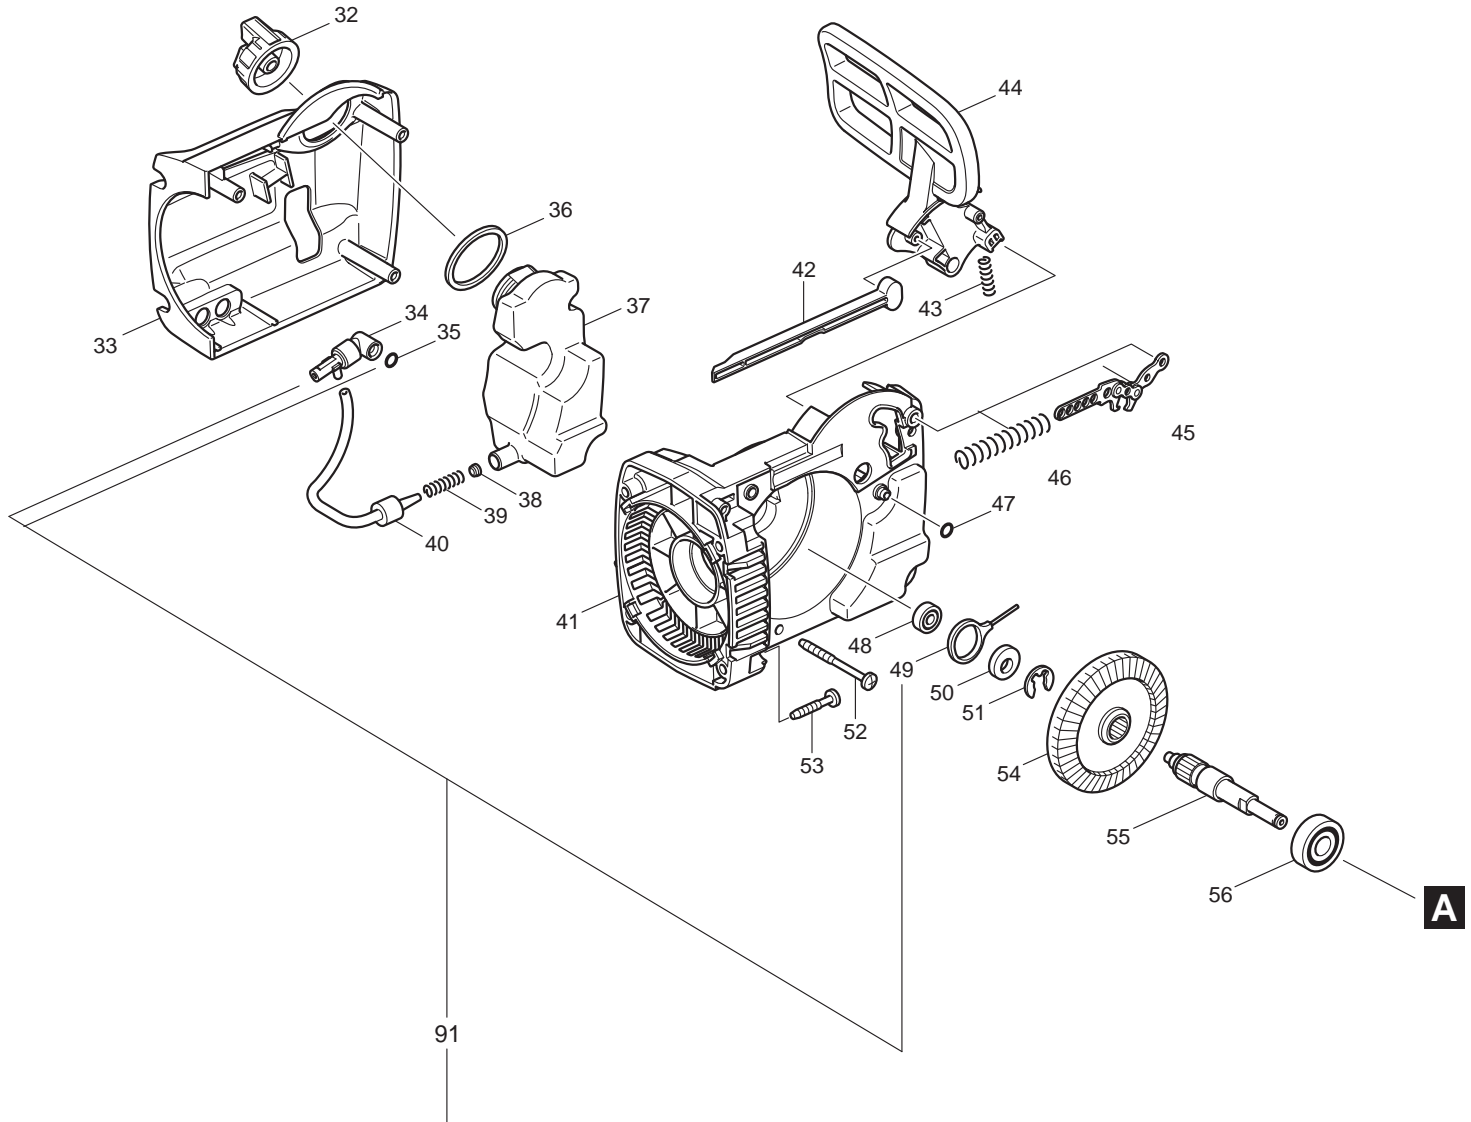

PARTS BREAKDOWN

rev 0_10/01/2010

UC3530A
UC4030A

<p>Fig No. 31, Oil Pump Complete Set, includes fig no. 34, 35, & 49</p>	<p>Repair Note:</p>
	<p>Please check Name Plate, (fig no. 13) for country of origin.</p> <p>Made in China saws can use fig no. 31, (Oil Pump Complete Set), or individual parts, fig no. 34, 35, & 49.</p> <p>Saws made in Hamburg, Germany should use fig no. 31, (Oil Pump Complete Set), only. Fig no. 34, 35, & 49 cannot be replaced as individual parts.</p>

PARTS BREAKDOWN

rev 0_10/01/2010

UC3530A
UC4030A

	54	226741-2	STRAIGHT BEVEL GEAR 43	1
	55	324662-3	SPINDLE	1
	56	211107-9	BALL BEARING 6201ZZ	1
	57	419409-9	FRONT HANDLE	1
	58	266173-1	TAPPING SCREW 5X30	2
	59	921452-1	HEX. BOLT M8X30	1
	60	318013-0	BEARING HOUSING	1
	63	345651-5	SPIKE BUMPER	1
	64	266173-1	TAPPING SCREW 5X30	2
	65	168426-3	BRAKE BAND	1
	66	267195-4	FLAT WASHER 4	1
	67	266026-4	TAPPING SCREW BIND CT 4X12	1
	68	125331-7	BRAKE DRUM ASSEMBLY	1
	69	253215-0	FLAT WASHER 8	1
	70	259033-4	RETAINING RING E TYPE 6	1
	71	266007-8	TAPPING SCREW BIND PT 3X10	1
	72	419241-1	COVER	1
	73	227496-2	STRAIGHT BEVEL GEAR 14	1
	74	227495-4	STRAIGHT BEVEL GEAR 14	1
	75	154869-5	SPROCKET COVER, UC4030A	1
	76	419233-0	DIAL 40	1
	77	253874-0	FLAT WASHER 4	1
	78	915106-0	BINDING HEAD SCREW M4X8	1
	79	233033-2	COMPRESSION SPRING 4	1
	80	216008-6	STEEL BALL 4	1
	81	154763-1	LEVER, UC3530A	1
	82	951122-8	SPRING PIN 4-28	1
	83	419271-2	CUP WASHER 20	1
	84	317977-5	LEVER HOLDER	1
	85	231025-5	COMPRESSION SPRING 8	1
	86	252168-0	HEX. NUT M8-13	1
	87	324621-7	ADJUST PIN	1
	88	324620-9	ADJUST SCREW	1
Y05494	89	188858-8	SPROCKET COVER SET, UC4030A	1
Y05494	90	188859-6	LEVER SET, UC4030A	1
Y05551	91	188929-1	OIL PUMP COMPLETE SET	1
	92	442-035-661	GUIDE BAR 14", DCS34 & UC3530A	1
	92	442-040-661	16" GUIDE BAR, DCS34-16	1
	93	528-092-652	SAW CHAIN 14" (UC3530A)	1
	93	528-092-656	SAW CHAIN 16" (UC4030A)	1
	94	952-010-630	CHAIN COVER	1
	95	158024-1	HOOK COMPLETE	1