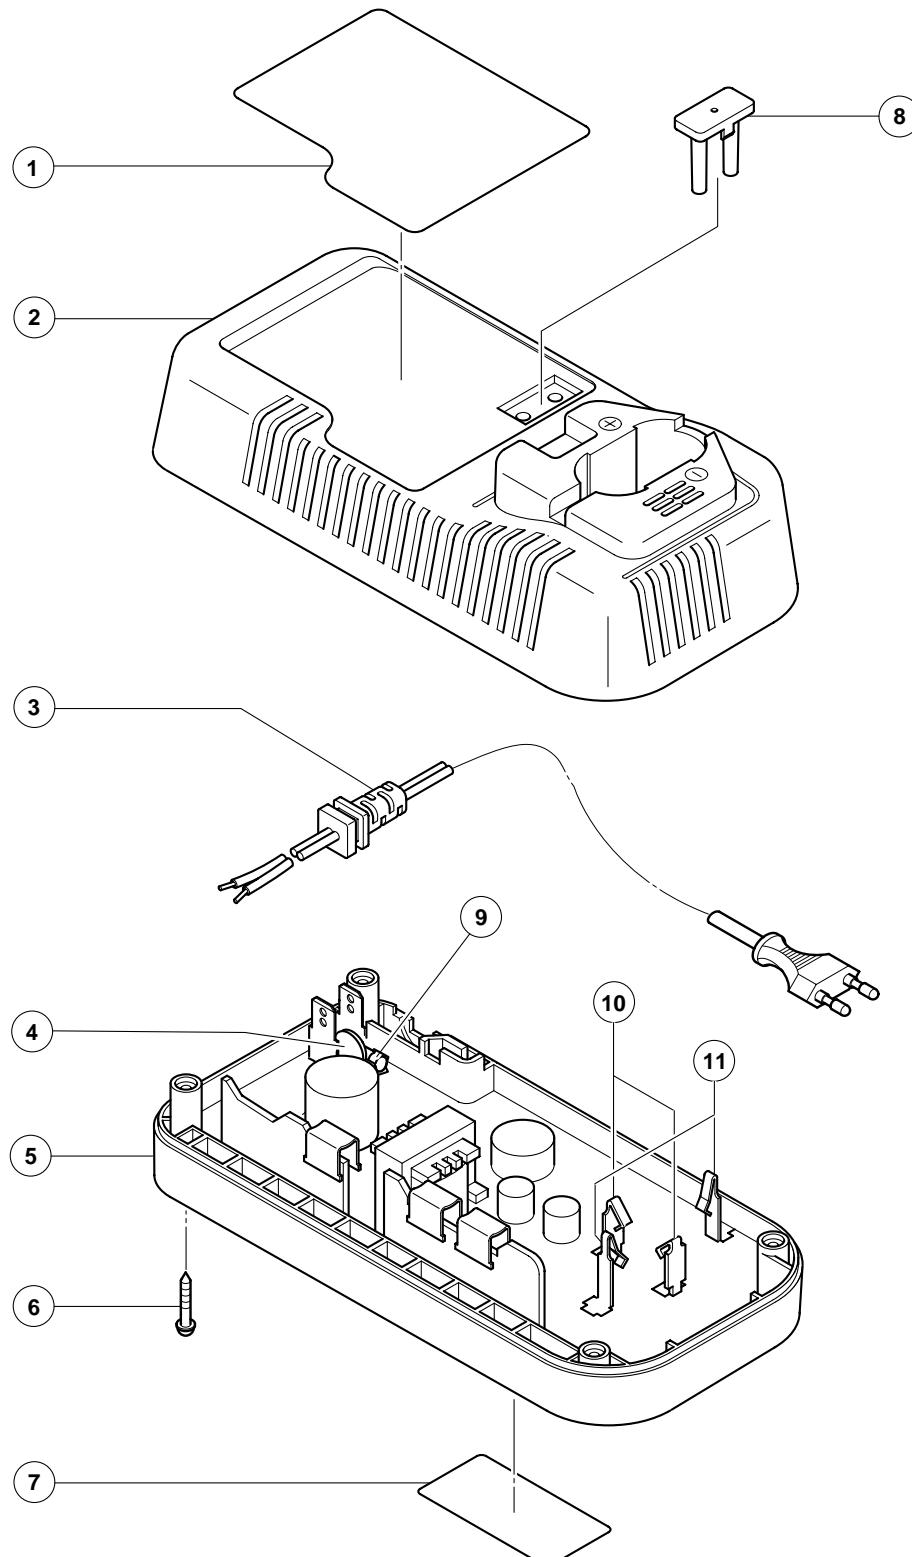

## ELECTRIC TOOL PARTS LIST

### ■ CHARGER

2003 • 10 • 15

Model UC 24YJ

(E1)

**PARTS**

UC 24YJ

ITEM NO.	CODE NO.	DESCRIPTION	NO. USED	REMARKS
1		HITACHI LABEL	1	
2	322-044	CASE (A)	1	
3	318-262	CORD	1	
4	322-358	VARISTOR	1	
5	322-359	CASE (B) ASS'Y	1	INCLUD. 4, 7, 9-11
6	300-036	TAPPING SCREW (W/FLANGE) D3X20	4	
7		NAME PLATE	1	
8	321-679	PRISM	1	
9	322-360	FUSE (250V-5A)	1	
10	306-880	TERMINAL (A)	1	
11	306-881	TERMINAL (B)	1	