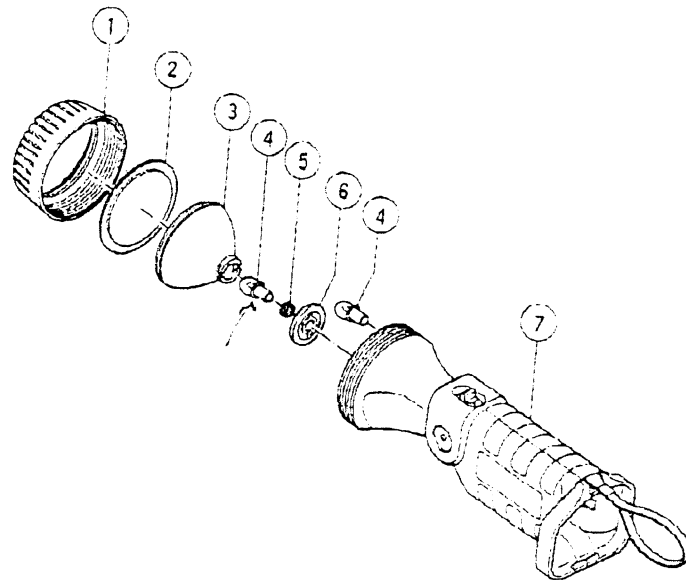

## ELECTRIC TOOL PARTS LIST

■ CORDLESS TORCHLIGHT  
Model UB 2D

1996 · 3 · 5  
(E1)

ORIGINAL

Battery Life  
Feb 9 — 2 hours  
EB9B — 3 - 3½ hours