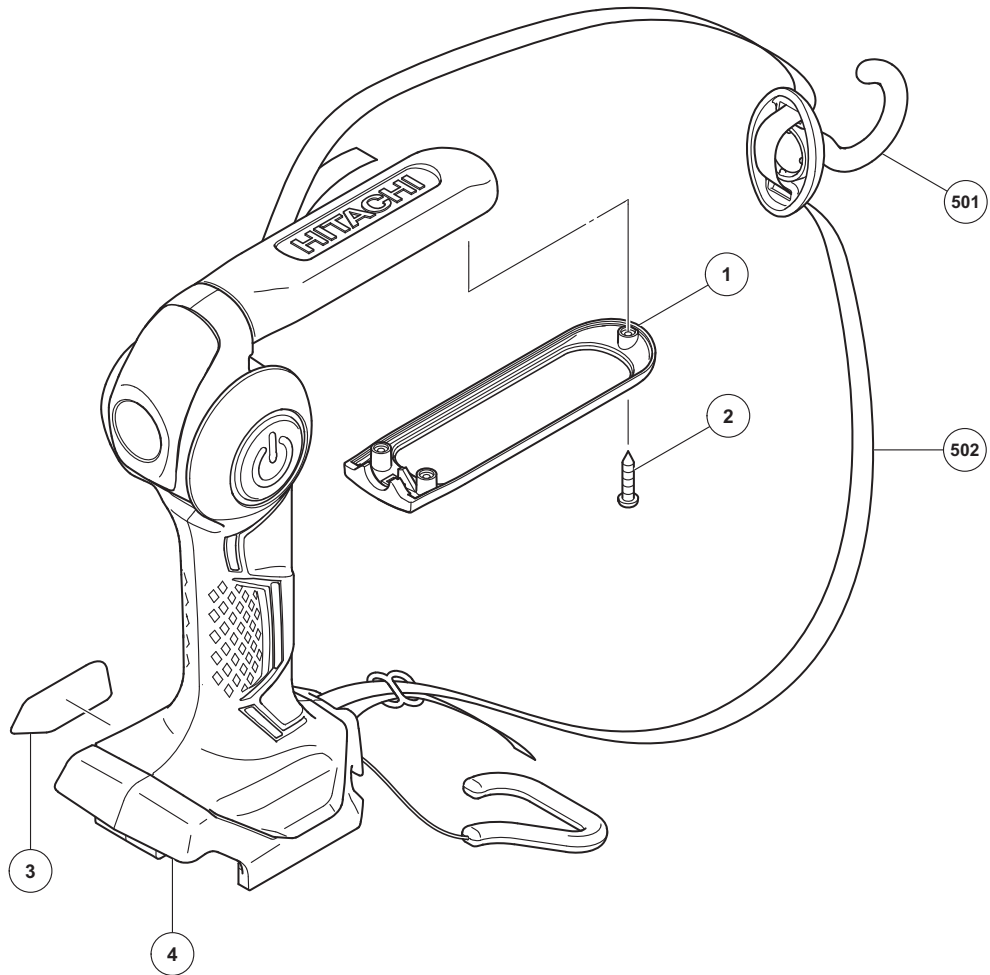

ELECTRIC TOOL PARTS LIST

■ CORDLESS WORK LIGHT
Model UB 18DJL

2014·2·20
(E1)

PARTS

UB 18DJL

ITEM NO.	CODE NO.	DESCRIPTION	NO. USED	REMARKS
1	336569	LIGHT SEAT SET	1	
2	336522	TAPPING SCREW D2.3 X 8 (BLACK)	3	
3		NAME PLATE	1	
4		MAIN BODY	1	

STANDARD ACCESSORIES

ITEM NO.	CODE NO.	DESCRIPTION	NO. USED	REMARKS
501	336520	POTHOOK	1	
502	336558	GALLUS	1	