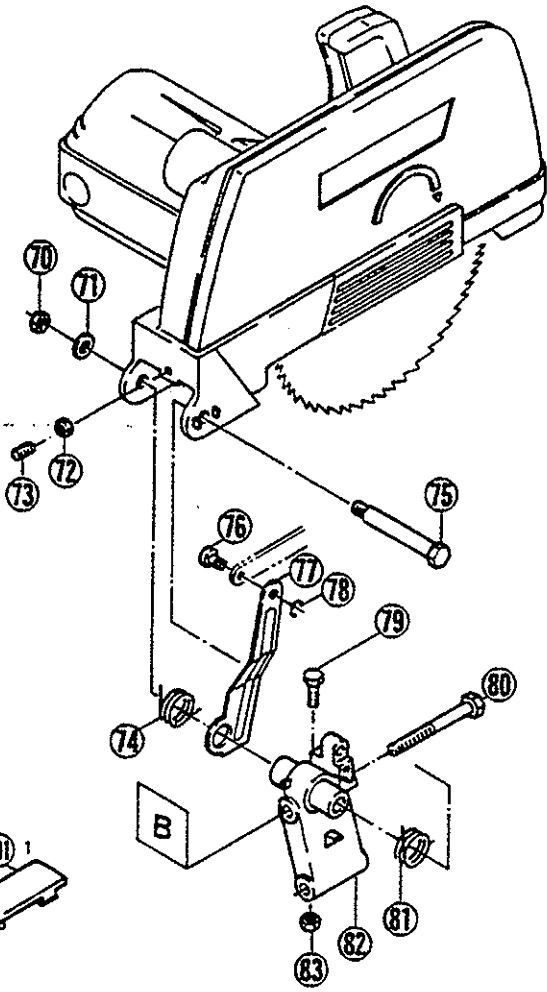

## PARTS LIST FOR AFTER SALES SERVICE MODEL TS200

REF	PART NO.	DESCRIPTION	QTY	REF	PART NO.	DESCRIPTION	QTY
1	6570004	BRUSH CAP	2	58	6881019	LOWER GUARD	1
2	6541203	CARBON BRUSH SET	1	59	6100678	RETAINING RING S-38	1
3	6570050	BRUSH HOLDER	2	60	6940487	INNER FLANGE	1
4	9060410	TAPPING SCREW (B) M4X10	4	61	6940488	OUTER FLANGE	1
5	6180444	TORSION SPRING	1	62	6130223	HEX HEAD BOLT (L.H.T.) M6X18	1
6	9060414	TAPPING SCREW (B) M4X14	2	70	6130967	HEX NUT M8	1
7	6881015	STOPPER COVER	1	71	9560800	WASHER	1
8	6921195	INFORMATION LABEL	1	72	9300500	HEX NUT M5	1
9	6153605	STOPPER	1	73	9280514	CLAMP SCREW M6X14	1
11	3910025	NAME PLATE	1	74	6180442	TORSION SPRING	1
12	9020530	PHILLIPS PAN SCREW M5X30	4	75	6120283	FULCRUM PIN	1
13	9060414	TAPPING SCREW (B) M4X14	1	76	6120285	LEVER PIN	1
14	6801610	MOTOR HOUSING	1	77	6153611	LOCKER ARM	1
16	6360275	TRIGGER	1	78	9500500	RETAINING RING E-5	1
17	6180441	COMPRESSION SPRING	1	79	9200515	HEX HEAD BOLT M5X15	1
18	6550375	MICRO SWITCH	1	80	9190865	HEX HEAD BOLT M8X65	1
19	6550062	MICRO SWITCH	1	81	6180488	TORSION SPRING	1
21	6180436	COMPRESSION SPRING	1	82	6320266	ARM	1
22	6360274	LOCK BUTTON	1	83	9300500	HEX NUT M5	1
23	6831627	HANDLE COVER	1	85	9190616	HEX HEAD BOLT M6X16	2
24	6520331	CORD ASS'Y AWG#18X2X2	1	86	9300600	HEX NUT M6	2
25	6560101	CORD HOLDER	1	87	9220620	HEX SOCKET HEAD BOLT M6X20	4
26	6560067	CORD CLAMP	1	88	9550600	SPRING WASHER M6	4
27	9060414	TAPPING SCREW (B) M4X14	2	89	6120284	FULCRUM PIN	1
28	6501641	FIELD COIL	1	90	6153614	BEVEL ANGLE BRACKET	1
29	9060560	TAPPING SCREW (B) M5X60	2	91	6900283	THRUST WASHER	2
30	6120082	RUBBER KNOCK	1	92	6920977	LABEL	1
31	622274001	BALL BEARING #608LLB	1	93	9560800	WASHER	1
32	6032221	ARMATURE	1	94	6831628	CLAMP LEVER	1
33	9511000	RETAINING RING S-10	1	95	6130984	KNOB BOLT M6X35	1
34	969235005	BALL BEARING #6200LLB	1	96	9220640	HEX SOCKET HEAD BOLT M6X40	2
35	6881012	SAFETY COVER	1	97	9550600	SPRING WASHER M6	2
36	6920743	WARNING LABEL	1	98	6950222	SCALE	1
37	6881099	SAFETY GUARD	1	99	9300600	HEX NUT M6	1
38	6130188	PUSH NUT	1	100	6360288	PLATE	1
39	9040414	TAPPING SCREW (S) M4X14	2	101	6090475	TURN TABLE	1
40	6090468	GEAR CASE	1	101-1	6360289	GUIDE PLATE	1
40-1	6750053	NEEDLE BEARING	1	102	6590461	SLIDE PLATE	2
41	9300600	HEX NUT M6	1	103	6290032	STEEL BALL 7/32"	1
42	9780005	O-RING	1	104	6180443	COMPRESSION SPRING	1
43	6120282	STOPPER PIN	1	105	3850004	BASE	1
44	9510600	RETAINING RING S-6	1	106	9040414	TAPPING SCREW (S) M4X14	1
45	9220612	HEX SOCKET HEAD BOLT M6X12	1	107	9300600	HEX NUT M6	2
46	9550600	SPRING WASHER M6	1	---	3920015	WARNING LABEL	1
47	9511200	RETAINING RING S-12	1	---	3920016	WARNING LABEL	1
48	6200463	FINAL GEAR	1	---	3920017	"NO HAND" LABEL	1
49	6900090	COLLAR	1	---	3920018	"SAFETY LINE" LABEL	1
50	6080790	GEAR CASE COVER	1	---	6530209	FASTEN CONNECTOR	2
51	9150412	FLAT TAPPING SCREW (S) M4X12	4	---	6530211	SLEEVE COVER	2
52	6100635	WOODRUFF KEY	1	---	9674318	LEAD WIRE	1
53	6100675	GEAR SHAFT	1				
54	6120285	LEVER PIN	1			STANDARD ACCESSORIES	
55	6153608	LEVER	1	500	6240063	"T" TYPE WRENCH 9	1
56	9560600	WASHER	1	502	6072893	DUST GUIDE	1
57	9500500	RETAINING RING E-5	1	510	6652083	8-1/4" CROSSCUT SAW BLADE	1