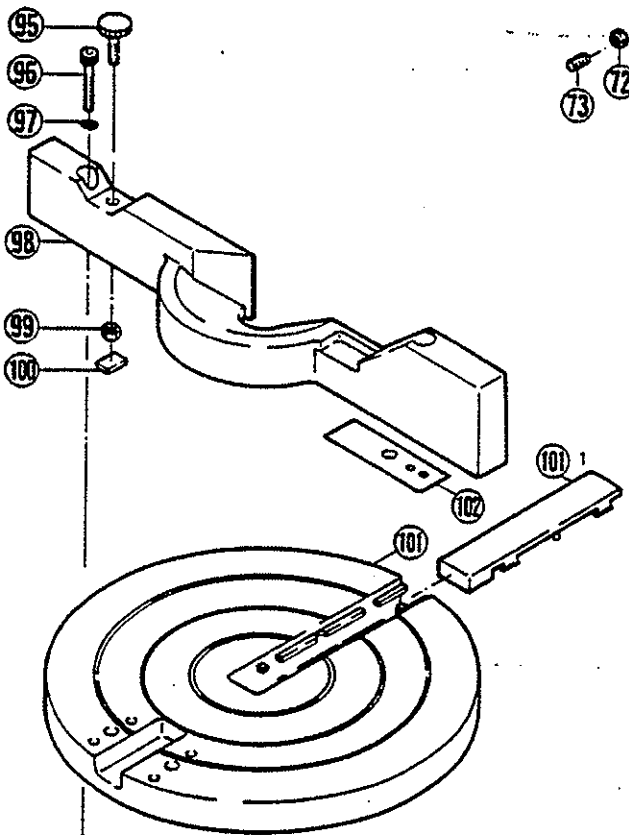

## PARTS LIST FOR AFTER SALES SERVICE MODEL TS200

REF	PART NO.	DESCRIPTION	QTY	REF	PART NO.	DESCRIPTION	QTY
1	6570004	BRUSH CAP	2	58	6881019	LOWER GUARD	1
2	6541203	CARBON BRUSH SET	1	59	6100678	RETAINING RING S-38	1
3	6570050	BRUSH HOLDER	2	60	6940487	INNER FLANGE	1
4	9060410	TAPPING SCREW (B) M4X10	4	61	6940488	OUTER FLANGE	1
5	6180444	TORSION SPRING	1	62	6130223	HEX HEAD BOLT (L.H.T.) M6X18	1
6	9060414	TAPPING SCREW (B) M4X14	2	70	6130967	HEX NUT M8	1
7	6881015	STOPPER COVER	1	71	9560800	WASHER	1
8	6921195	INFORMATION LABEL	1	72	9300500	HEX NUT M5	1
9	6153605	STOPPER	1	73	9280514	CLAMP SCREW M6X14	1
11	3910025	NAME PLATE	1	74	6180442	TORSION SPRING	1
12	9020530	PHILLIPS PAN SCREW M5X30	4	75	6120283	FULCRUM PIN	1
13	9060414	TAPPING SCREW (B) M4X14	1	76	6120285	LEVER PIN	1
14	6801610	MOTOR HOUSING	1	77	6153611	LOCKER ARM	1
16	6360275	TRIGGER	1	78	9500500	RETAINING RING E-5	1
17	6180441	COMPRESSION SPRING	1	79	9200515	HEX HEAD BOLT M5X15	1
18	6550375	MICRO SWITCH	1	80	9190865	HEX HEAD BOLT M8X65	1
19	6550062	MICRO SWITCH	1	81	6180488	TORSION SPRING	1
21	6180436	COMPRESSION SPRING	1	82	6320266	ARM	1
22	6360274	LOCK BUTTON	1	83	9300500	HEX NUT M5	1
23	6831627	HANDLE COVER	1	85	9190616	HEX HEAD BOLT M6X16	2
24	6520331	CORD ASS'Y AWG#18X2X2	1	86	9300600	HEX NUT M6	2
25	6560101	CORD HOLDER	1	87	9220620	HEX SOCKET HEAD BOLT M6X20	4
26	6560067	CORD CLAMP	1	88	9550600	SPRING WASHER M6	4
27	9060414	TAPPING SCREW (B) M4X14	2	89	6120284	FULCRUM PIN	1
28	6501641	FIELD COIL	1	90	6153614	BEVEL ANGLE BRACKET	1
29	9060560	TAPPING SCREW (B) M5X60	2	91	6900283	THRUST WASHER	2
30	6120082	RUBBER KNOCK	1	92	6920977	LABEL	1
31	622274001	BALL BEARING #608LLB	1	93	9560800	WASHER	1
32	6032221	ARMATURE	1	94	6831628	CLAMP LEVER	1
33	9511000	RETAINING RING S-10	1	95	6130984	KNOB BOLT M6X35	1
34	969235005	BALL BEARING #6200LLB	1	96	9220640	HEX SOCKET HEAD BOLT M6X40	2
35	6881012	SAFETY COVER	1	97	9550600	SPRING WASHER M6	2
36	6920743	WARNING LABEL	1	98	6950222	SCALE	1
37	6881099	SAFETY GUARD	1	99	9300600	HEX NUT M6	1
38	6130188	PUSH NUT	1	100	6360288	PLATE	1
39	9040414	TAPPING SCREW (S) M4X14	2	101	6090475	TURN TABLE	1
40	6090468	GEAR CASE	1	101-1	6360289	GUIDE PLATE	1
40-1	6750053	NEEDLE BEARING	1	102	6590461	SLIDE PLATE	2
41	9300600	HEX NUT M6	1	103	6290032	STEEL BALL 7/32"	1
42	9780005	O-RING	1	104	6180443	COMPRESSION SPRING	1
43	6120282	STOPPER PIN	1	105	3850004	BASE	1
44	9510600	RETAINING RING S-6	1	106	9040414	TAPPING SCREW (S) M4X14	1
45	9220612	HEX SOCKET HEAD BOLT M6X12	1	107	9300600	HEX NUT M6	2
46	9550600	SPRING WASHER M6	1	---	3920015	WARNING LABEL	1
47	9511200	RETAINING RING S-12	1	---	3920016	WARNING LABEL	1
48	6200463	FINAL GEAR	1	---	3920017	"NO HAND" LABEL	1
49	6900090	COLLAR	1	---	3920018	"SAFETY LINE" LABEL	1
50	6080790	GEAR CASE COVER	1	---	6530209	FASTEN CONNECTOR	2
51	9150412	FLAT TAPPING SCREW (S) M4X12	4	---	6530211	SLEEVE COVER	2
52	6100635	WOODRUFF KEY	1	---	9674318	LEAD WIRE	1
53	6100675	GEAR SHAFT	1				
54	6120285	LEVER PIN	1			STANDARD ACCESSORIES	
55	6153608	LEVER	1	500	6240063	"T" TYPE WRENCH 9	1
56	9560600	WASHER	1	502	6072893	DUST GUIDE	1
57	9500500	RETAINING RING E-5	1	510	6652083	8-1/4" CROSSCUT SAW BLADE	1