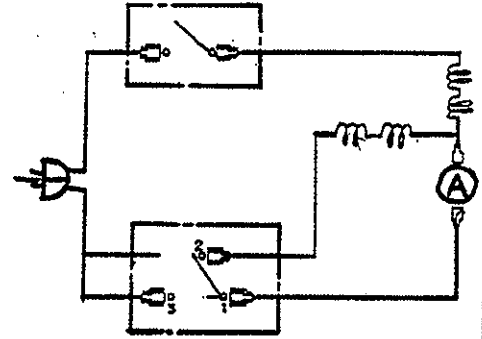

## PARTS LIST FOR AFTER SALES SERVICE MODEL TS200

REF	PART NO.	DESCRIPTION	QTY	REF	PART NO.	DESCRIPTION	QTY
1	6570004	BRUSH CAP	2	58	6881019	LOWER GUARD	1
2	6541203	CARBON BRUSH SET	1	59	6100678	RETAINING RING S-38	1
3	6570050	BRUSH HOLDER	2	60	6940487	INNER FLANGE	1
4	9060410	TAPPING SCREW (B) M4X10	4	61	6940488	OUTER FLANGE	1
5	6180444	TORSION SPRING	1	62	6130223	HEX HEAD BOLT (L.H.T.) M6X18	1
6	9060414	TAPPING SCREW (B) M4X14	2	70	6130967	HEX NUT M8	1
7	6881015	STOPPER COVER	1	71	9560800	WASHER	1
8	6921195	INFORMATION LABEL	1	72	9300500	HEX NUT M5	1
9	6153605	STOPPER	1	73	9280514	CLAMP SCREW M6X14	1
11	3910025	NAME PLATE	1	74	6180442	TORSION SPRING	1
12	9020530	PHILLIPS PAN SCREW M5X30	4	75	6120283	FULCRUM PIN	1
13	9060414	TAPPING SCREW (B) M4X14	1	76	6120285	LEVER PIN	1
14	6801610	MOTOR HOUSING	1	77	6153611	LOCKER ARM	1
16	6360275	TRIGGER	1	78	9500500	RETAINING RING E-5	1
17	6180441	COMPRESSION SPRING	1	79	9200515	HEX HEAD BOLT M5X15	1
18	6550375	MICRO SWITCH	1	80	9190865	HEX HEAD BOLT M8X65	1
19	6550062	MICRO SWITCH	1	81	6180488	TORSION SPRING	1
21	6180436	COMPRESSION SPRING	1	82	6320266	ARM	1
22	6360274	LOCK BUTTON	1	83	9300500	HEX NUT M5	1
23	6831627	HANDLE COVER	1	85	9190616	HEX HEAD BOLT M6X16	2
24	6520331	CORD ASS'Y AWG#18X2X2	1	86	9300600	HEX NUT M6	2
25	6560101	CORD HOLDER	1	87	9220620	HEX SOCKET HEAD BOLT M6X20	4
26	6560067	CORD CLAMP	1	88	9550600	SPRING WASHER M6	4
27	9060414	TAPPING SCREW (B) M4X14	2	89	6120284	FULCRUM PIN	1
28	6501641	FIELD COIL	1	90	6153614	BEVEL ANGLE BRACKET	1
29	9060560	TAPPING SCREW (B) M5X60	2	91	6900283	THRUST WASHER	2
30	6120082	RUBBER KNOCK	1	92	6920977	LABEL	1
31	622274001	BALL BEARING #608LLB	1	93	9560800	WASHER	1
32	6032221	ARMATURE	1	94	6831628	CLAMP LEVER	1
33	9511000	RETAINING RING S-10	1	95	6130984	KNOB BOLT M6X35	1
34	969235005	BALL BEARING #6200LLB	1	96	9220640	HEX SOCKET HEAD BOLT M6X40	2
35	6881012	SAFETY COVER	1	97	9550600	SPRING WASHER M6	2
36	6920743	WARNING LABEL	1	98	6950222	SCALE	1
37	6881099	SAFETY GUARD	1	99	9300600	HEX NUT M6	1
38	6130188	PUSH NUT	1	100	6360288	PLATE	1
39	9040414	TAPPING SCREW (S) M4X14	2	101	6090475	TURN TABLE	1
40	6090468	GEAR CASE	1	101-1	6360289	GUIDE PLATE	1
40-1	6750053	NEEDLE BEARING	1	102	6590461	SLIDE PLATE	2
41	9300600	HEX NUT M6	1	103	6290032	STEEL BALL 7/32"	1
42	9780005	O-RING	1	104	6180443	COMPRESSION SPRING	1
43	6120282	STOPPER PIN	1	105	3850004	BASE	1
44	9510600	RETAINING RING S-6	1	106	9040414	TAPPING SCREW (S) M4X14	1
45	9220612	HEX SOCKET HEAD BOLT M6X12	1	107	9300600	HEX NUT M6	2
46	9550600	SPRING WASHER M6	1	---	3920015	WARNING LABEL	1
47	9511200	RETAINING RING S-12	1	---	3920016	WARNING LABEL	1
48	6200463	FINAL GEAR	1	---	3920017	"NO HAND" LABEL	1
49	6900090	COLLAR	1	---	3920018	"SAFETY LINE" LABEL	1
50	6080790	GEAR CASE COVER	1	---	6530209	FASTEN CONNECTOR	2
51	9150412	FLAT TAPPING SCREW (S) M4X12	4	---	6530211	SLEEVE COVER	2
52	6100635	WOODRUFF KEY	1	---	9674318	LEAD WIRE	1
53	6100675	GEAR SHAFT	1				
54	6120285	LEVER PIN	1			STANDARD ACCESSORIES	
55	6153608	LEVER	1	500	6240063	"T" TYPE WRENCH 9	1
56	9560600	WASHER	1	502	6072893	DUST GUIDE	1
57	9500500	RETAINING RING E-5	1	510	6652083	8-1/4" CROSSCUT SAW BLADE	1