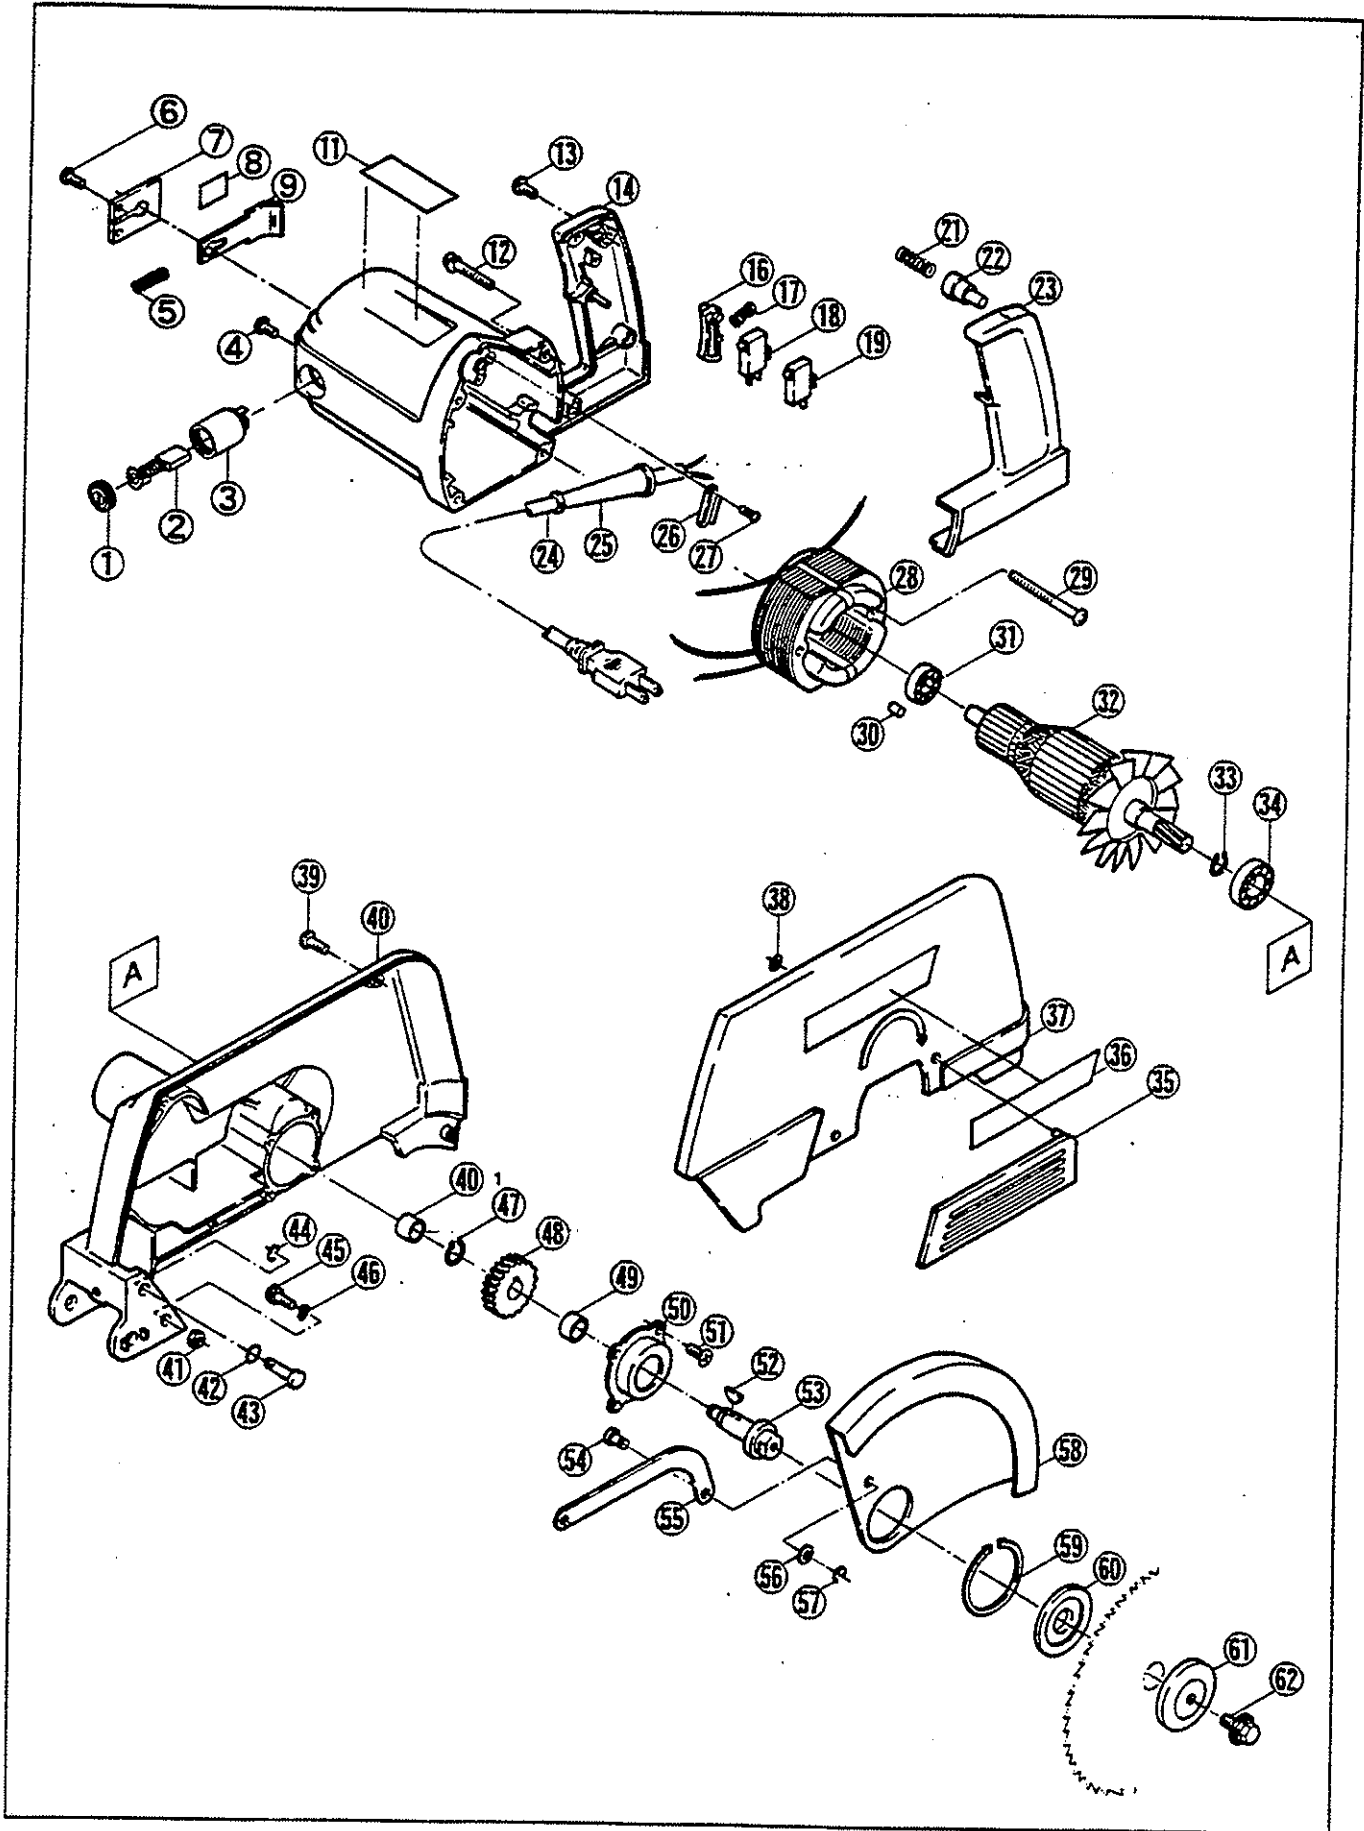

COMPOUND MITER SAW

TS-200