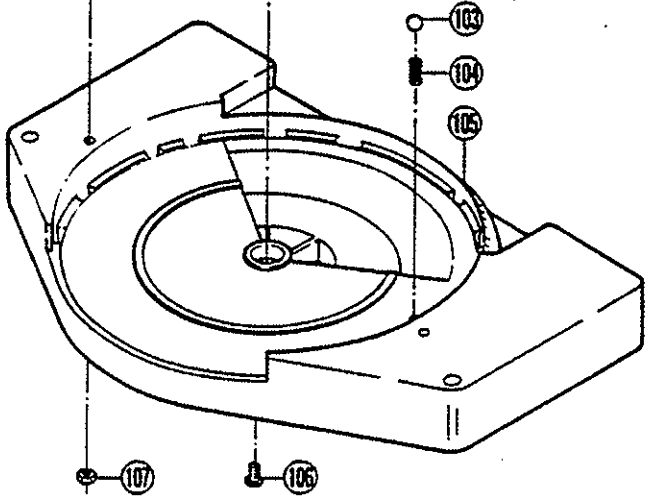

## PARTS LIST FOR AFTER SALES SERVICE MODEL TS200

REF	PART NO.	DESCRIPTION	QTY	REF	PART NO.	DESCRIPTION	QTY
1	6570004	BRUSH CAP	2	58	6881019	LOWER GUARD	1
2	6541203	CARBON BRUSH SET	1	59	6100678	RETAINING RING S-38	1
3	6570050	BRUSH HOLDER	2	60	6940487	INNER FLANGE	1
4	9060410	TAPPING SCREW (B) M4X10	4	61	6940488	OUTER FLANGE	1
5	6180444	TORSION SPRING	1	62	6130223	HEX HEAD BOLT (L.H.T.) M6X18	1
6	9060414	TAPPING SCREW (B) M4X14	2	70	6130967	HEX NUT M8	1
7	6881015	STOPPER COVER	1	71	9560800	WASHER	1
8	6921195	INFORMATION LABEL	1	72	9300500	HEX NUT M5	1
9	6153605	STOPPER	1	73	9280514	CLAMP SCREW M6X14	1
11	3910025	NAME PLATE	1	74	6180442	TORSION SPRING	1
12	9020530	PHILLIPS PAN SCREW M5X30	4	75	6120283	FULCRUM PIN	1
13	9060414	TAPPING SCREW (B) M4X14	1	76	6120285	LEVER PIN	1
14	6801610	MOTOR HOUSING	1	77	6153611	LOCKER ARM	1
16	6360275	TRIGGER	1	78	9500500	RETAINING RING E-5	1
17	6180441	COMPRESSION SPRING	1	79	9200515	HEX HEAD BOLT M5X15	1
18	6550375	MICRO SWITCH	1	80	9190865	HEX HEAD BOLT M8X65	1
19	6550062	MICRO SWITCH	1	81	6180488	TORSION SPRING	1
21	6180436	COMPRESSION SPRING	1	82	6320266	ARM	1
22	6360274	LOCK BUTTON	1	83	9300500	HEX NUT M5	1
23	6831627	HANDLE COVER	1	85	9190616	HEX HEAD BOLT M6X16	2
24	6520331	CORD ASS'Y AWG#18X2X2	1	86	9300600	HEX NUT M6	2
25	6560101	CORD HOLDER	1	87	9220620	HEX SOCKET HEAD BOLT M6X20	4
26	6560067	CORD CLAMP	1	88	9550600	SPRING WASHER M6	4
27	9060414	TAPPING SCREW (B) M4X14	2	89	6120284	FULCRUM PIN	1
28	6501641	FIELD COIL	1	90	6153614	BEVEL ANGLE BRACKET	1
29	9060560	TAPPING SCREW (B) M5X60	2	91	6900283	THRUST WASHER	2
30	6120082	RUBBER KNOCK	1	92	6920977	LABEL	1
31	622274001	BALL BEARING #608LLB	1	93	9560800	WASHER	1
32	6032221	ARMATURE	1	94	6831628	CLAMP LEVER	1
33	9511000	RETAINING RING S-10	1	95	6130984	KNOB BOLT M6X35	1
34	969235005	BALL BEARING #6200LLB	1	96	9220640	HEX SOCKET HEAD BOLT M6X40	2
35	6881012	SAFETY COVER	1	97	9550600	SPRING WASHER M6	2
36	6920743	WARNING LABEL	1	98	6950222	SCALE	1
37	6881099	SAFETY GUARD	1	99	9300600	HEX NUT M6	1
38	6130188	PUSH NUT	1	100	6360288	PLATE	1
39	9040414	TAPPING SCREW (S) M4X14	2	101	6090475	TURN TABLE	1
40	6090468	GEAR CASE	1	101-1	6360289	GUIDE PLATE	1
40-1	6750053	NEEDLE BEARING	1	102	6590461	SLIDE PLATE	2
41	9300600	HEX NUT M6	1	103	6290032	STEEL BALL 7/32"	1
42	9780005	O-RING	1	104	6180443	COMPRESSION SPRING	1
43	6120282	STOPPER PIN	1	105	3850004	BASE	1
44	9510600	RETAINING RING S-6	1	106	9040414	TAPPING SCREW (S) M4X14	1
45	9220612	HEX SOCKET HEAD BOLT M6X12	1	107	9300600	HEX NUT M6	2
46	9550600	SPRING WASHER M6	1	---	3920015	WARNING LABEL	1
47	9511200	RETAINING RING S-12	1	---	3920016	WARNING LABEL	1
48	6200463	FINAL GEAR	1	---	3920017	"NO HAND" LABEL	1
49	6900090	COLLAR	1	---	3920018	"SAFETY LINE" LABEL	1
50	6080790	GEAR CASE COVER	1	---	6530209	FASTEN CONNECTOR	2
51	9150412	FLAT TAPPING SCREW (S) M4X12	4	---	6530211	SLEEVE COVER	2
52	6100635	WOODRUFF KEY	1	---	9674318	LEAD WIRE	1
53	6100675	GEAR SHAFT	1				
54	6120285	LEVER PIN	1			STANDARD ACCESSORIES	
55	6153608	LEVER	1	500	6240063	"T" TYPE WRENCH 9	1
56	9560600	WASHER	1	502	6072893	DUST GUIDE	1
57	9500500	RETAINING RING E-5	1	510	6652083	8-1/4" CROSSCUT SAW BLADE	1