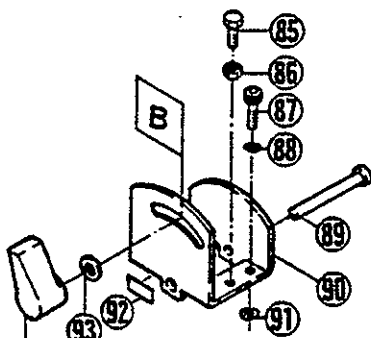

## PARTS LIST FOR AFTER SALES SERVICE MODEL TS200

REF	PART NO.	DESCRIPTION	QTY	REF	PART NO.	DESCRIPTION	QTY
1	6570004	BRUSH CAP	2	58	6881019	LOWER GUARD	1
2	6541203	CARBON BRUSH SET	1	59	6100678	RETAINING RING S-38	1
3	6570050	BRUSH HOLDER	2	60	6940487	INNER FLANGE	1
4	9060410	TAPPING SCREW (B) M4X10	4	61	6940488	OUTER FLANGE	1
5	6180444	TORSION SPRING	1	62	6130223	HEX HEAD BOLT (L.H.T.) M6X18	1
6	9060414	TAPPING SCREW (B) M4X14	2	70	6130967	HEX NUT M8	1
7	6881015	STOPPER COVER	1	71	9560800	WASHER	1
8	6921195	INFORMATION LABEL	1	72	9300500	HEX NUT M5	1
9	6153605	STOPPER	1	73	9280514	CLAMP SCREW M6X14	1
11	3910025	NAME PLATE	1	74	6180442	TORSION SPRING	1
12	9020530	PHILLIPS PAN SCREW M5X30	4	75	6120283	FULCRUM PIN	1
13	9060414	TAPPING SCREW (B) M4X14	1	76	6120285	LEVER PIN	1
14	6801610	MOTOR HOUSING	1	77	6153611	LOCKER ARM	1
16	6360275	TRIGGER	1	78	9500500	RETAINING RING E-5	1
17	6180441	COMPRESSION SPRING	1	79	9200515	HEX HEAD BOLT M5X15	1
18	6550375	MICRO SWITCH	1	80	9190865	HEX HEAD BOLT M8X65	1
19	6550062	MICRO SWITCH	1	81	6180488	TORSION SPRING	1
21	6180436	COMPRESSION SPRING	1	82	6320266	ARM	1
22	6360274	LOCK BUTTON	1	83	9300500	HEX NUT M5	1
23	6831627	HANDLE COVER	1	85	9190616	HEX HEAD BOLT M6X16	2
24	6520331	CORD ASS'Y AWG#18X2X2	1	86	9300600	HEX NUT M6	2
25	6560101	CORD HOLDER	1	87	9220620	HEX SOCKET HEAD BOLT M6X20	4
26	6560067	CORD CLAMP	1	88	9550600	SPRING WASHER M6	4
27	9060414	TAPPING SCREW (B) M4X14	2	89	6120284	FULCRUM PIN	1
28	6501641	FIELD COIL	1	90	6153614	BEVEL ANGLE BRACKET	1
29	9060560	TAPPING SCREW (B) M5X60	2	91	6900283	THRUST WASHER	2
30	6120082	RUBBER KNOCK	1	92	6920977	LABEL	1
31	622274001	BALL BEARING #608LLB	1	93	9560800	WASHER	1
32	6032221	ARMATURE	1	94	6831628	CLAMP LEVER	1
33	9511000	RETAINING RING S-10	1	95	6130984	KNOB BOLT M6X35	1
34	969235005	BALL BEARING #6200LLB	1	96	9220640	HEX SOCKET HEAD BOLT M6X40	2
35	6881012	SAFETY COVER	1	97	9550600	SPRING WASHER M6	2
36	6920743	WARNING LABEL	1	98	6950222	SCALE	1
37	6881099	SAFETY GUARD	1	99	9300600	HEX NUT M6	1
38	6130188	PUSH NUT	1	100	6360288	PLATE	1
39	9040414	TAPPING SCREW (S) M4X14	2	101	6090475	TURN TABLE	1
40	6090468	GEAR CASE	1	101-1	6360289	GUIDE PLATE	1
40-1	6750053	NEEDLE BEARING	1	102	6590461	SLIDE PLATE	2
41	9300600	HEX NUT M6	1	103	6290032	STEEL BALL 7/32"	1
42	9780005	O-RING	1	104	6180443	COMPRESSION SPRING	1
43	6120282	STOPPER PIN	1	105	3850004	BASE	1
44	9510600	RETAINING RING S-6	1	106	9040414	TAPPING SCREW (S) M4X14	1
45	9220612	HEX SOCKET HEAD BOLT M6X12	1	107	9300600	HEX NUT M6	2
46	9550600	SPRING WASHER M6	1	---	3920015	WARNING LABEL	1
47	9511200	RETAINING RING S-12	1	---	3920016	WARNING LABEL	1
48	6200463	FINAL GEAR	1	---	3920017	"NO HAND" LABEL	1
49	6900090	COLLAR	1	---	3920018	"SAFETY LINE" LABEL	1
50	6080790	GEAR CASE COVER	1	---	6530209	FASTEN CONNECTOR	2
51	9150412	FLAT TAPPING SCREW (S) M4X12	4	---	6530211	SLEEVE COVER	2
52	6100635	WOODRUFF KEY	1	---	9674318	LEAD WIRE	1
53	6100675	GEAR SHAFT	1				
54	6120285	LEVER PIN	1			STANDARD ACCESSORIES	
55	6153608	LEVER	1	500	6240063	"T" TYPE WRENCH 9	1
56	9560600	WASHER	1	502	6072893	DUST GUIDE	1
57	9500500	RETAINING RING E-5	1	510	6652083	8-1/4" CROSSCUT SAW BLADE	1