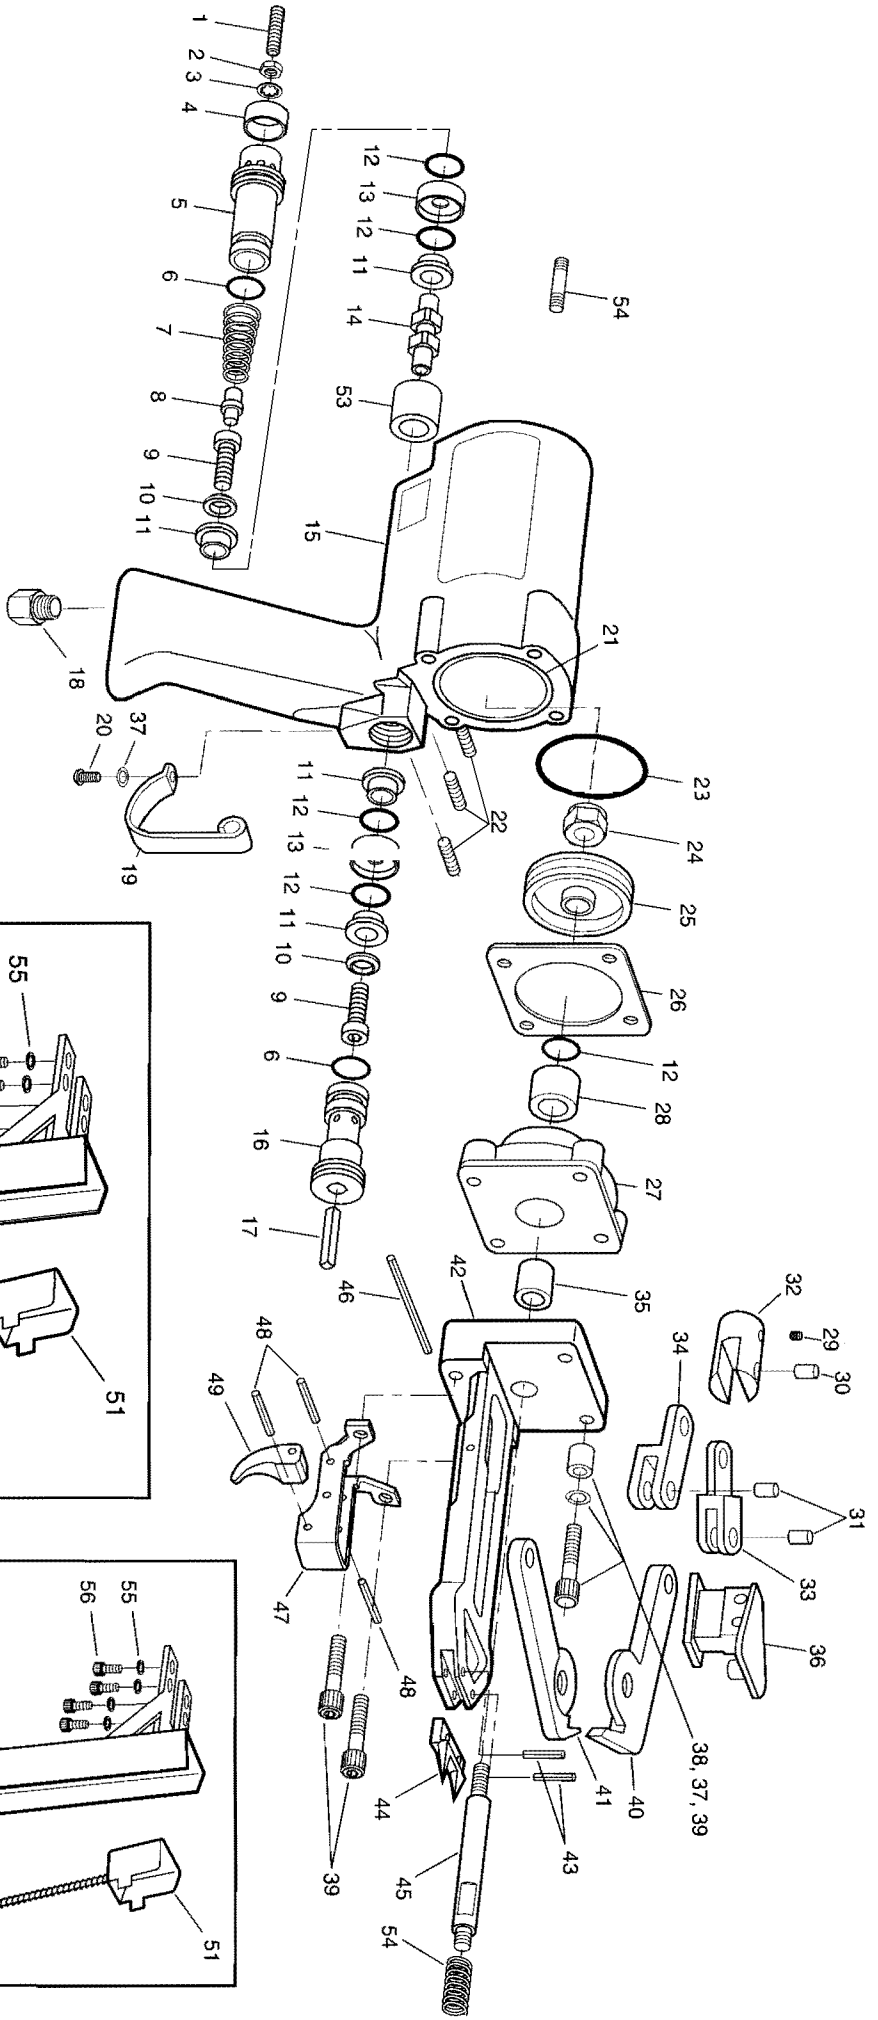

800

TR315 (Extended Magazine)

Parts List for TR315 Type 0

Item Number	Part Number	Description	Qty Required
1	SC18	SCREW- BUTTON HEAD C	1
2	SC15	NUT- JAM	1
3	SC28	WASHER- SHAKEPROOF	1
4	B01426	DEFLECTOR- AIR	1
5	B03043	REAR VALVE SEAT	1
6	SC09	O-RING H70-013	1
7	B01419	SPRING- THROTTLE CON	1
8	B01420	LOCATOR- THROTTLE VA	1
9	SC21	SCREW- SOCKET HEAD C	2
10	B01455	WASHER- THROTTLE VAL	2
11	B01421	SUPPORT- O-RING END	4
12	SC08	O RING	5
13	B01422	SUPPORT- O-RING CENT	2
14	B03044	SPACER- THROTTLE VAL	1
15	TR313015AF	ASSY- HOUSING	1
16	B03042	FRONT VALVE SEAT	1
17	B01425F	STEM- THROTTLE	1
18	AB01473F	ASSY- INLET BUSHING	1
19	B01435F	TRIGGER GUARD	1
20	SC18	SCREW- BUTTON HEAD C	1
21	B01413	LINER	1
22	SC23	SCREW- SET	1
23	SC10	O RING	1
24	SC13	NUT- NYLOCK	1
25	B01414F	PISTON	1
26	B01443	CYLINDER GASKET	1
27	TR309027	ASSY- PISTON STOP	1

Parts List for TR315 Type 0

Item Number	Part Number	Description	Qty Required
28	B01858	BUSHING- PISTON ROD	1
29	TR105015	CLEVIS LOCK SCREW	1
30	SC36	PIN- ROLL	1
31	TR105020	JAW PINS	1
32	TR309032F	CLEVIS	1
33	TR309033F	LINK- ARM LEFT	1
34	TR309034F	LINK- ARM RIGHT	1
35	TR309035	BUSHING	1
36	TR309036F	SLIDE- MACH.	1
37	SC32	WASHER- LOCK	5
38	TR309038F	SPACER	2
39	000000-00	No Longer Available	4
40	TR309040F	JAW-LEFT M/F TLTR309	1
41	TR309041F	JAW-RIGHT M/F TLTR30	1
42	TR417042F	ASSY- CARRIAGE	1
43	TR105026	TEETH- ROLL PIN FOR	2
44	TR105025CF	TEETH- FLARED (CURVE	1
44	TR105025F	TEETH- REPLACEABLE	1
45	TR309045	PISTON ROD	1
46	SC40	PIN- GROOVE	1
47	TR309047F	BRACKET- TRIGGER GUA	1
48	SC05	PIN- ROLL	3
49	A02073F	TRIGGER- LTWT FINISH	1
50	TR419051F	ASSY- MAGAZINE	1
51	TR107027F	ASSY- PUSHER LONG GA	1
53	B01417	BUSHING- THROTTLE	1
54	TR313056	SPRING- COMPRESSION	1

Parts List for TR315 Type 0

Item Number	Part Number	Description	Qty Required
55	TL726000	#6 SPLIT LOCKWASHER	1
56	TL716208	SOC HD CAP SCREW W/P	1
90	159919	LABEL-WARNING-MIIICN	1
800	100679	LUBE (1LB.CAN)	1
800	100653	LUBE (2CC)	1