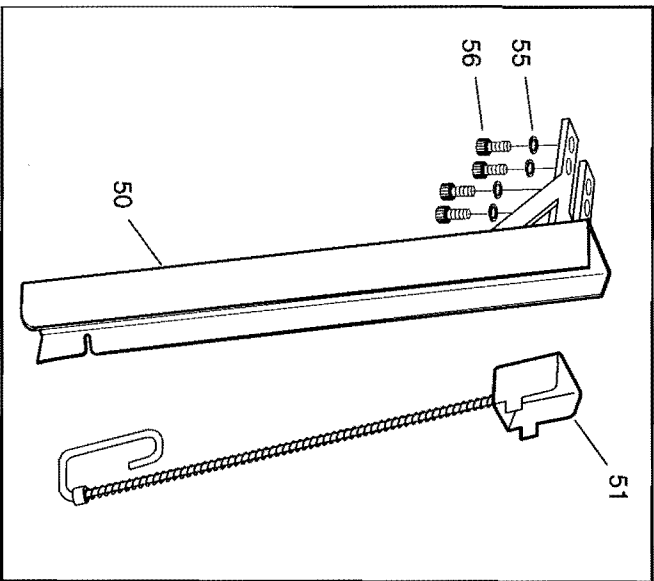

800

TR315 (Extended Magazine)

Parts List for TR315 Type 0

Item Number	Part Number	Description	Qty Required
1	SC18	SCREW- BUTTON HEAD C	1
2	SC15	NUT- JAM	1
3	SC28	WASHER- SHAKEPROOF	1
4	B01426	DEFLECTOR- AIR	1
5	B03043	REAR VALVE SEAT	1
6	SC09	O-RING H70-013	1
7	B01419	SPRING- THROTTLE CON	1
8	B01420	LOCATOR- THROTTLE VA	1
9	SC21	SCREW- SOCKET HEAD C	2
10	B01455	WASHER- THROTTLE VAL	2
11	B01421	SUPPORT- O-RING END	4
12	SC08	O RING	5
13	B01422	SUPPORT- O-RING CENT	2
14	B03044	SPACER- THROTTLE VAL	1
15	TR313015AF	ASSY- HOUSING	1
16	B03042	FRONT VALVE SEAT	1
17	B01425F	STEM- THROTTLE	1
18	AB01473F	ASSY- INLET BUSHING	1
19	B01435F	TRIGGER GUARD	1
20	SC18	SCREW- BUTTON HEAD C	1
21	B01413	LINER	1
22	SC23	SCREW- SET	1
23	SC10	O RING	1
24	SC13	NUT- NYLOCK	1
25	B01414F	PISTON	1
26	B01443	CYLINDER GASKET	1
27	TR309027	ASSY- PISTON STOP	1

Parts List for TR315 Type 0

Item Number	Part Number	Description	Qty Required
28	B01858	BUSHING- PISTON ROD	1
29	TR105015	CLEVIS LOCK SCREW	1
30	SC36	PIN- ROLL	1
31	TR105020	JAW PINS	1
32	TR309032F	CLEVIS	1
33	TR309033F	LINK- ARM LEFT	1
34	TR309034F	LINK- ARM RIGHT	1
35	TR309035	BUSHING	1
36	TR309036F	SLIDE- MACH.	1
37	SC32	WASHER- LOCK	5
38	TR309038F	SPACER	2
39	000000-00	No Longer Available	4
40	TR309040F	JAW-LEFT M/F TLTR309	1
41	TR309041F	JAW-RIGHT M/F TLTR30	1
42	TR417042F	ASSY- CARRIAGE	1
43	TR105026	TEETH- ROLL PIN FOR	2
44	TR105025CF	TEETH- FLARED (CURVE	1
44	TR105025F	TEETH- REPLACEABLE	1
45	TR309045	PISTON ROD	1
46	SC40	PIN- GROOVE	1
47	TR309047F	BRACKET- TRIGGER GUA	1
48	SC05	PIN- ROLL	3
49	A02073F	TRIGGER- LTWT FINISH	1
50	TR419051F	ASSY- MAGAZINE	1
51	TR107027F	ASSY- PUSHER LONG GA	1
53	B01417	BUSHING- THROTTLE	1
54	TR313056	SPRING- COMPRESSION	1

Parts List for TR315 Type 0

Item Number	Part Number	Description	Qty Required
55	TL726000	#6 SPLIT LOCKWASHER	1
56	TL716208	SOC HD CAP SCREW W/P	1
90	159919	LABEL-WARNING-MIIICN	1
800	100679	LUBE (1LB.CAN)	1
800	100653	LUBE (2CC)	1