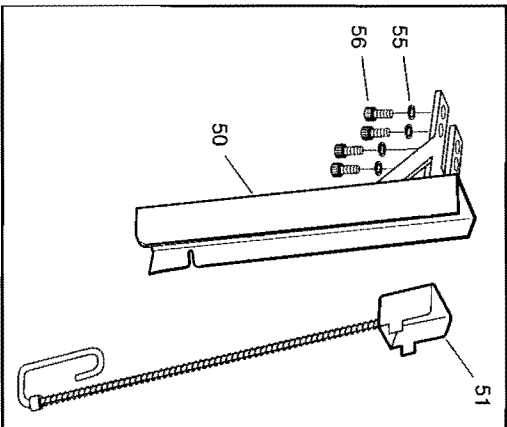

800

TR315 (Extended Magazine)

Parts List for TR315 Type 0

Item Number	Part Number	Description	Qty Required
1	SC18	SCREW- BUTTON HEAD C	1
2	SC15	NUT- JAM	1
3	SC28	WASHER- SHAKEPROOF	1
4	B01426	DEFLECTOR- AIR	1
5	B03043	REAR VALVE SEAT	1
6	SC09	O-RING H70-013	1
7	B01419	SPRING- THROTTLE CON	1
8	B01420	LOCATOR- THROTTLE VA	1
9	SC21	SCREW- SOCKET HEAD C	2
10	B01455	WASHER- THROTTLE VAL	2
11	B01421	SUPPORT- O-RING END	4
12	SC08	O RING	5
13	B01422	SUPPORT- O-RING CENT	2
14	B03044	SPACER- THROTTLE VAL	1
15	TR313015AF	ASSY- HOUSING	1
16	B03042	FRONT VALVE SEAT	1
17	B01425F	STEM- THROTTLE	1
18	AB01473F	ASSY- INLET BUSHING	1
19	B01435F	TRIGGER GUARD	1
20	SC18	SCREW- BUTTON HEAD C	1
21	B01413	LINER	1
22	SC23	SCREW- SET	1
23	SC10	O RING	1
24	SC13	NUT- NYLOCK	1
25	B01414F	PISTON	1
26	B01443	CYLINDER GASKET	1
27	TR309027	ASSY- PISTON STOP	1

Parts List for TR315 Type 0

Item Number	Part Number	Description	Qty Required
28	B01858	BUSHING- PISTON ROD	1
29	TR105015	CLEVIS LOCK SCREW	1
30	SC36	PIN- ROLL	1
31	TR105020	JAW PINS	1
32	TR309032F	CLEVIS	1
33	TR309033F	LINK- ARM LEFT	1
34	TR309034F	LINK- ARM RIGHT	1
35	TR309035	BUSHING	1
36	TR309036F	SLIDE- MACH.	1
37	SC32	WASHER- LOCK	5
38	TR309038F	SPACER	2
39	000000-00	No Longer Available	4
40	TR309040F	JAW-LEFT M/F TLTR309	1
41	TR309041F	JAW-RIGHT M/F TLTR30	1
42	TR417042F	ASSY- CARRIAGE	1
43	TR105026	TEETH- ROLL PIN FOR	2
44	TR105025CF	TEETH- FLARED (CURVE	1
44	TR105025F	TEETH- REPLACEABLE	1
45	TR309045	PISTON ROD	1
46	SC40	PIN- GROOVE	1
47	TR309047F	BRACKET- TRIGGER GUA	1
48	SC05	PIN- ROLL	3
49	A02073F	TRIGGER- LTWT FINISH	1
50	TR419051F	ASSY- MAGAZINE	1
51	TR107027F	ASSY- PUSHER LONG GA	1
53	B01417	BUSHING- THROTTLE	1
54	TR313056	SPRING- COMPRESSION	1

Parts List for TR315 Type 0

Item Number	Part Number	Description	Qty Required
55	TL726000	#6 SPLIT LOCKWASHER	1
56	TL716208	SOC HD CAP SCREW W/P	1
90	159919	LABEL-WARNING-MIIICN	1
800	100679	LUBE (1LB.CAN)	1
800	100653	LUBE (2CC)	1