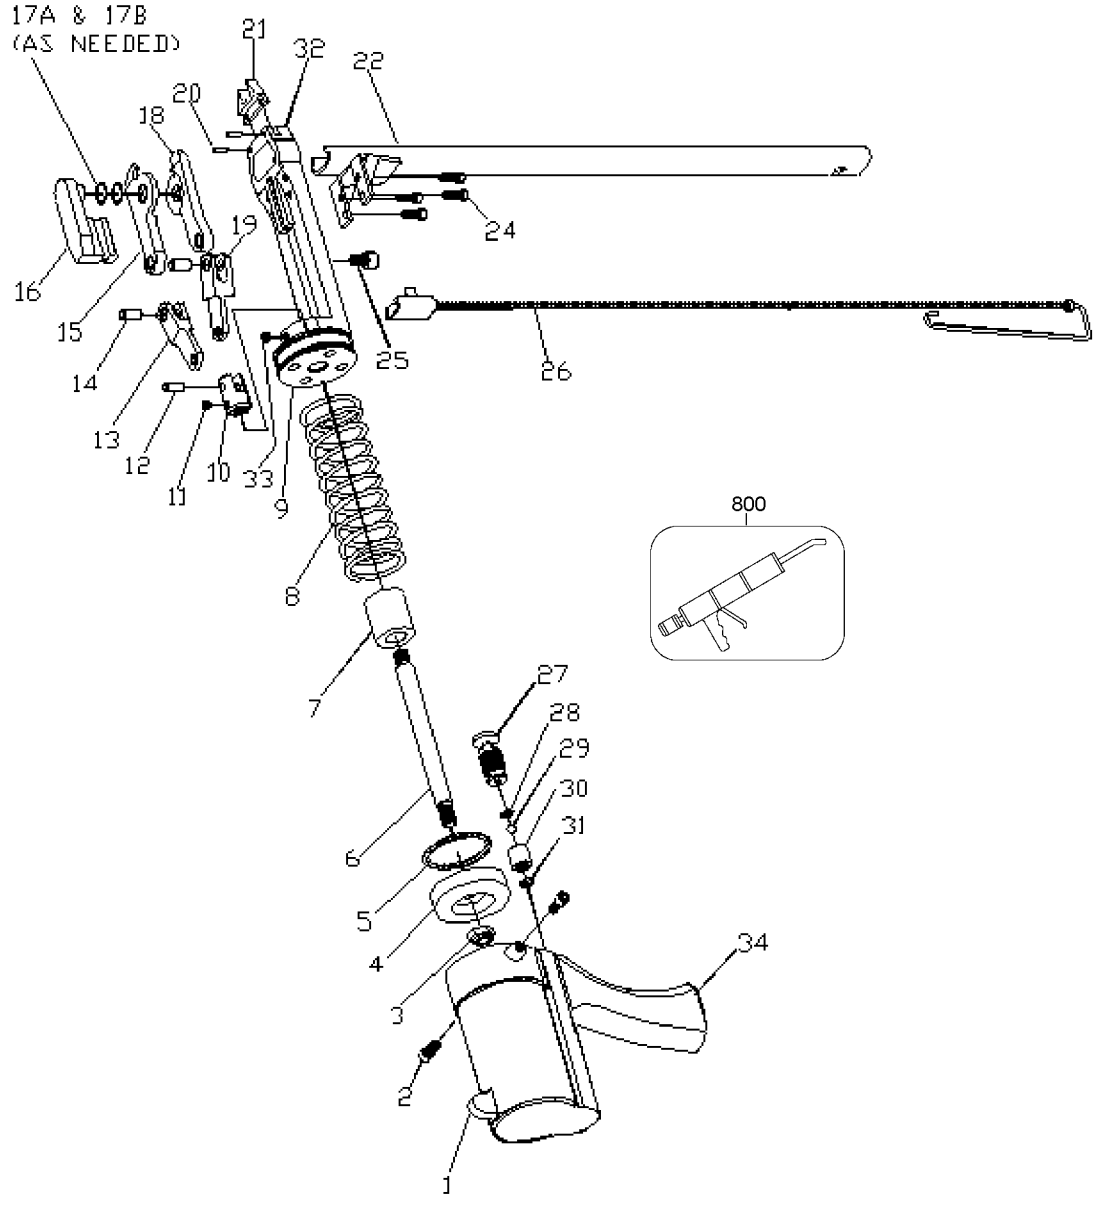

17A & 17B  
(AS NEEDED)

## Parts List for TR203 Type 0

Item Number	Part Number	Description	Qty Required
1	501201-S	PISTOL GRIP (HOUSING	1
2	TL710210	SOCKET HEAD CAP SCRE	2
3	TR105004	NUT- PISTON ROD	1
4	TR105006	PISTON	1
5	TR105005	O RING- PISTON	1
6	TR105008	PISTON ROD	1
7	TR105009	SPACER BUMPER	1
8	TR105007	SPRING PISTON RETURN	1
9	TR105012	SPACER- FRONT STOP	1
10	TR105013F	CLEVIS FINISHED	1
11	TR105015	CLEVIS LOCK SCREW	1
12	TR105014	SPIRAL PIN	1
13	TR105016F	ARM LINK LEFT	1
14	TR105020	JAW PINS	2
15	TR105018F	JAW LEFT	1
16	TR105021F	SLIDE	1
17	TR105028A	WASHER- WAVY	1
17	TR105028B	WASHER- CUP	1
18	TR105019F	JAW RIGHT	1
19	TR105017F	ARM LINK RIGHT	1
20	TR105026	TEETH- ROLL PIN FOR	2
21	TR105025F	TEETH- REPLACEABLE	1
22	TR419051F	ASSY- MAGAZINE	1
23	TL726000	#6 SPLIT LOCKWASHER	4
24	TL716208	SOC HD CAP SCREW W/P	4
25	TL714206	CAP SCREW	1
26	TR107A027F	ASSY-PUSHER LONG BLA	1

## Parts List for TR203 Type 0

Item Number	Part Number	Description	Qty Required
27	501410	AIR VALVE ASSEMBLY	1
28	TL620035	VALVE BALL SEAL O-RI	1
29	501254	VALVE BALL	1
30	501213	VALVE BALL RETAINER	1
31	SC08	O RING	1
32	TR109024AF	CARRIAGE BODY	1
33	TR105022	SCREW- LOCK	1
34	C04044	GRIP- PISTOL HOUSING	1
90	159919	LABEL-WARNING-MIIICN	1
800	100653	LUBE (2CC)	1
800	100679	LUBE (1LB.CAN)	1