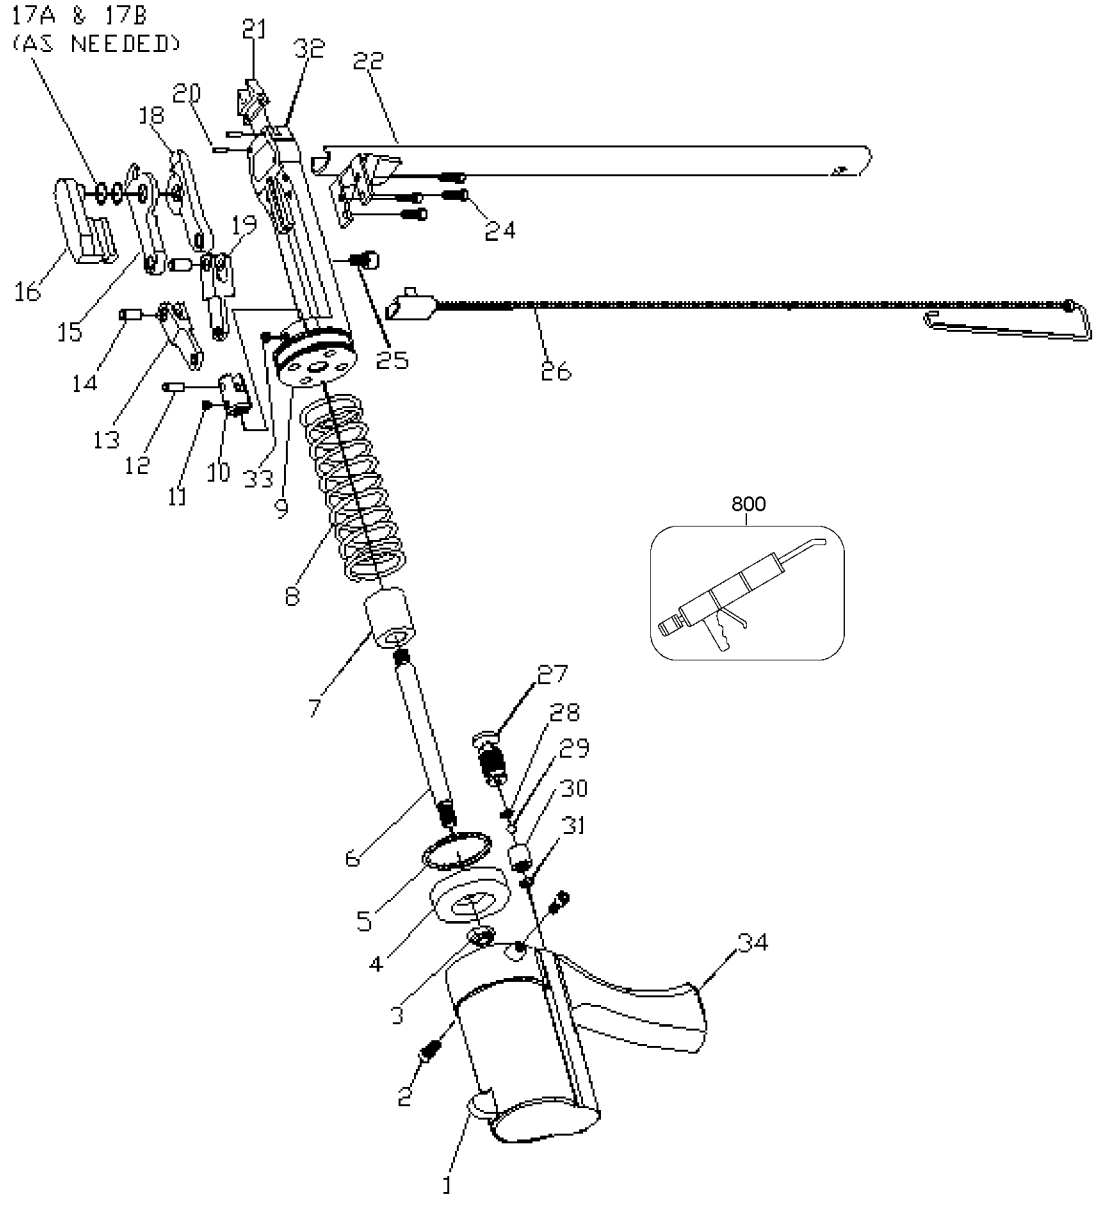

17A & 17B
(AS NEEDED)

Parts List for TR201 Type 0

Item Number	Part Number	Description	Qty Required
1	501201-S	PISTOL GRIP (HOUSING	1
2	TL710210	SOCKET HEAD CAP SCRE	2
3	TR105004	NUT- PISTON ROD	1
4	TR105006	PISTON	1
5	TR105005	O RING- PISTON	1
6	TR105008	PISTON ROD	1
7	TR105009	SPACER BUMPER	1
8	TR105007	SPRING PISTON RETURN	1
9	TR105012	SPACER- FRONT STOP	1
10	TR105013F	CLEVIS FINISHED	1
11	TR105015	CLEVIS LOCK SCREW	1
12	TR105014	SPIRAL PIN	1
13	TR105016F	ARM LINK LEFT	1
14	TR105020	JAW PINS	2
15	TR105018F	JAW LEFT	1
16	TR105021F	SLIDE	1
17	TR105028A	WASHER- WAVY	1
17	TR105028B	WASHER- CUP	1
18	TR105019F	JAW RIGHT	1
19	TR105017F	ARM LINK RIGHT	1
20	TR105026	TEETH- ROLL PIN FOR	2
21	TR105025F	TEETH- REPLACEABLE	1
22	TR417051F	ASSY- MAGAZINE SHORT	1
23	TL726000	#6 SPLIT LOCKWASHER	4
24	TL716208	SOC HD CAP SCREW W/P	4
25	TL714206	CAP SCREW	1
26	TR105A027F	ASSY- PUSHER SHORT B	1

Parts List for TR201 Type 0

Item Number	Part Number	Description	Qty Required
27	501410	AIR VALVE ASSEMBLY	1
28	TL620035	VALVE BALL SEAL O-RI	1
29	501254	VALVE BALL	1
30	501213	VALVE BALL RETAINER	1
31	SC08	O RING	1
32	TR109024AF	CARRIAGE BODY	1
33	TR105022	SCREW- LOCK	1
34	C04044	GRIP- PISTOL HOUSING	1
90	159919	LABEL-WARNING-MIIICN	1
800	100653	LUBE (2CC)	1
800	100679	LUBE (1LB.CAN)	1