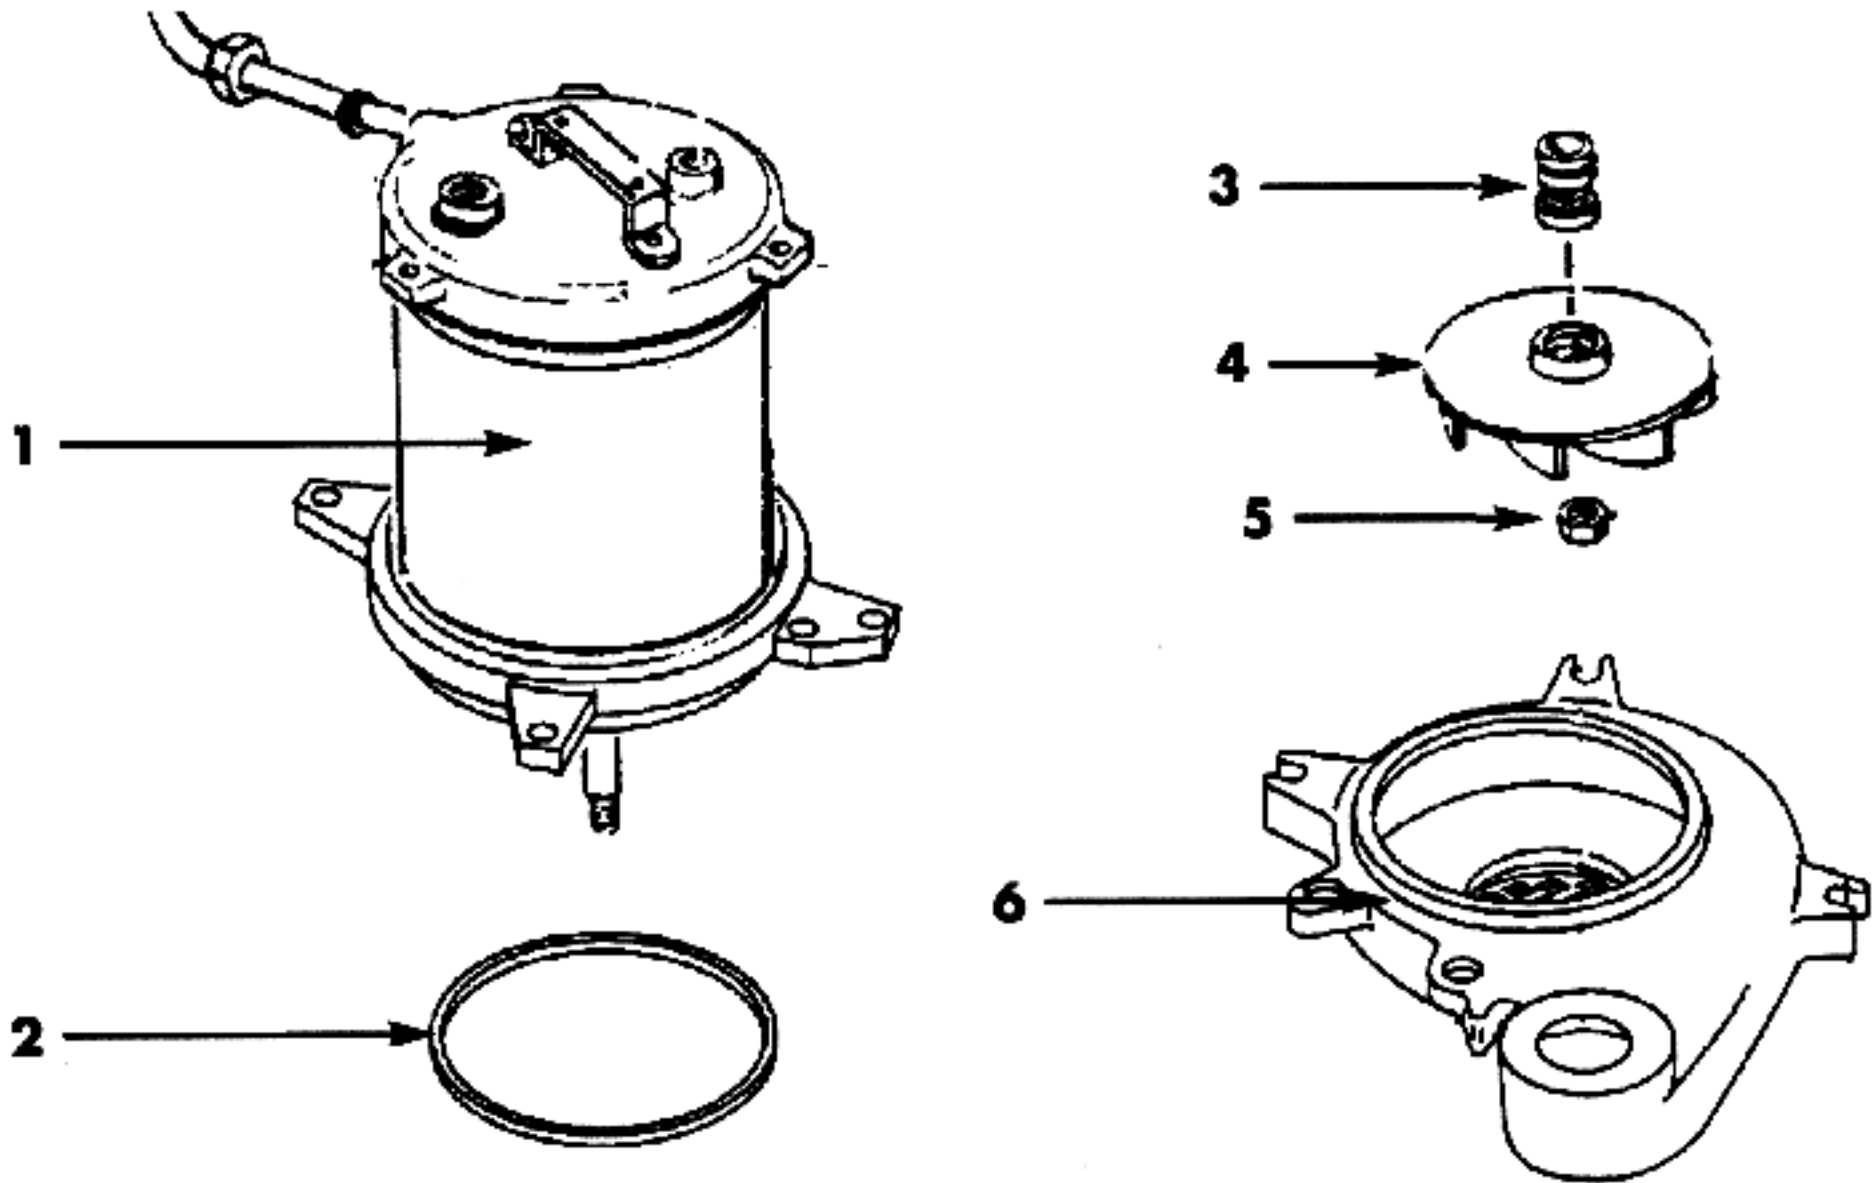

Ridgid TP-1000 Utility Pump

Key No.	Part Number	Details
1	86002	<i>not available online</i>
2	90207	MOTOR, TP/SP1000
3	90212	GASKET, VOLUTE TP/SP1000
4	90217	SEAL, MECHANICAL TP/SP100
5	90222	IMPELLER, TP/SP1000
6	90227	NUT, IMPELLER TP/SP1000
7	90232	VOLUTE, TP/SP1000