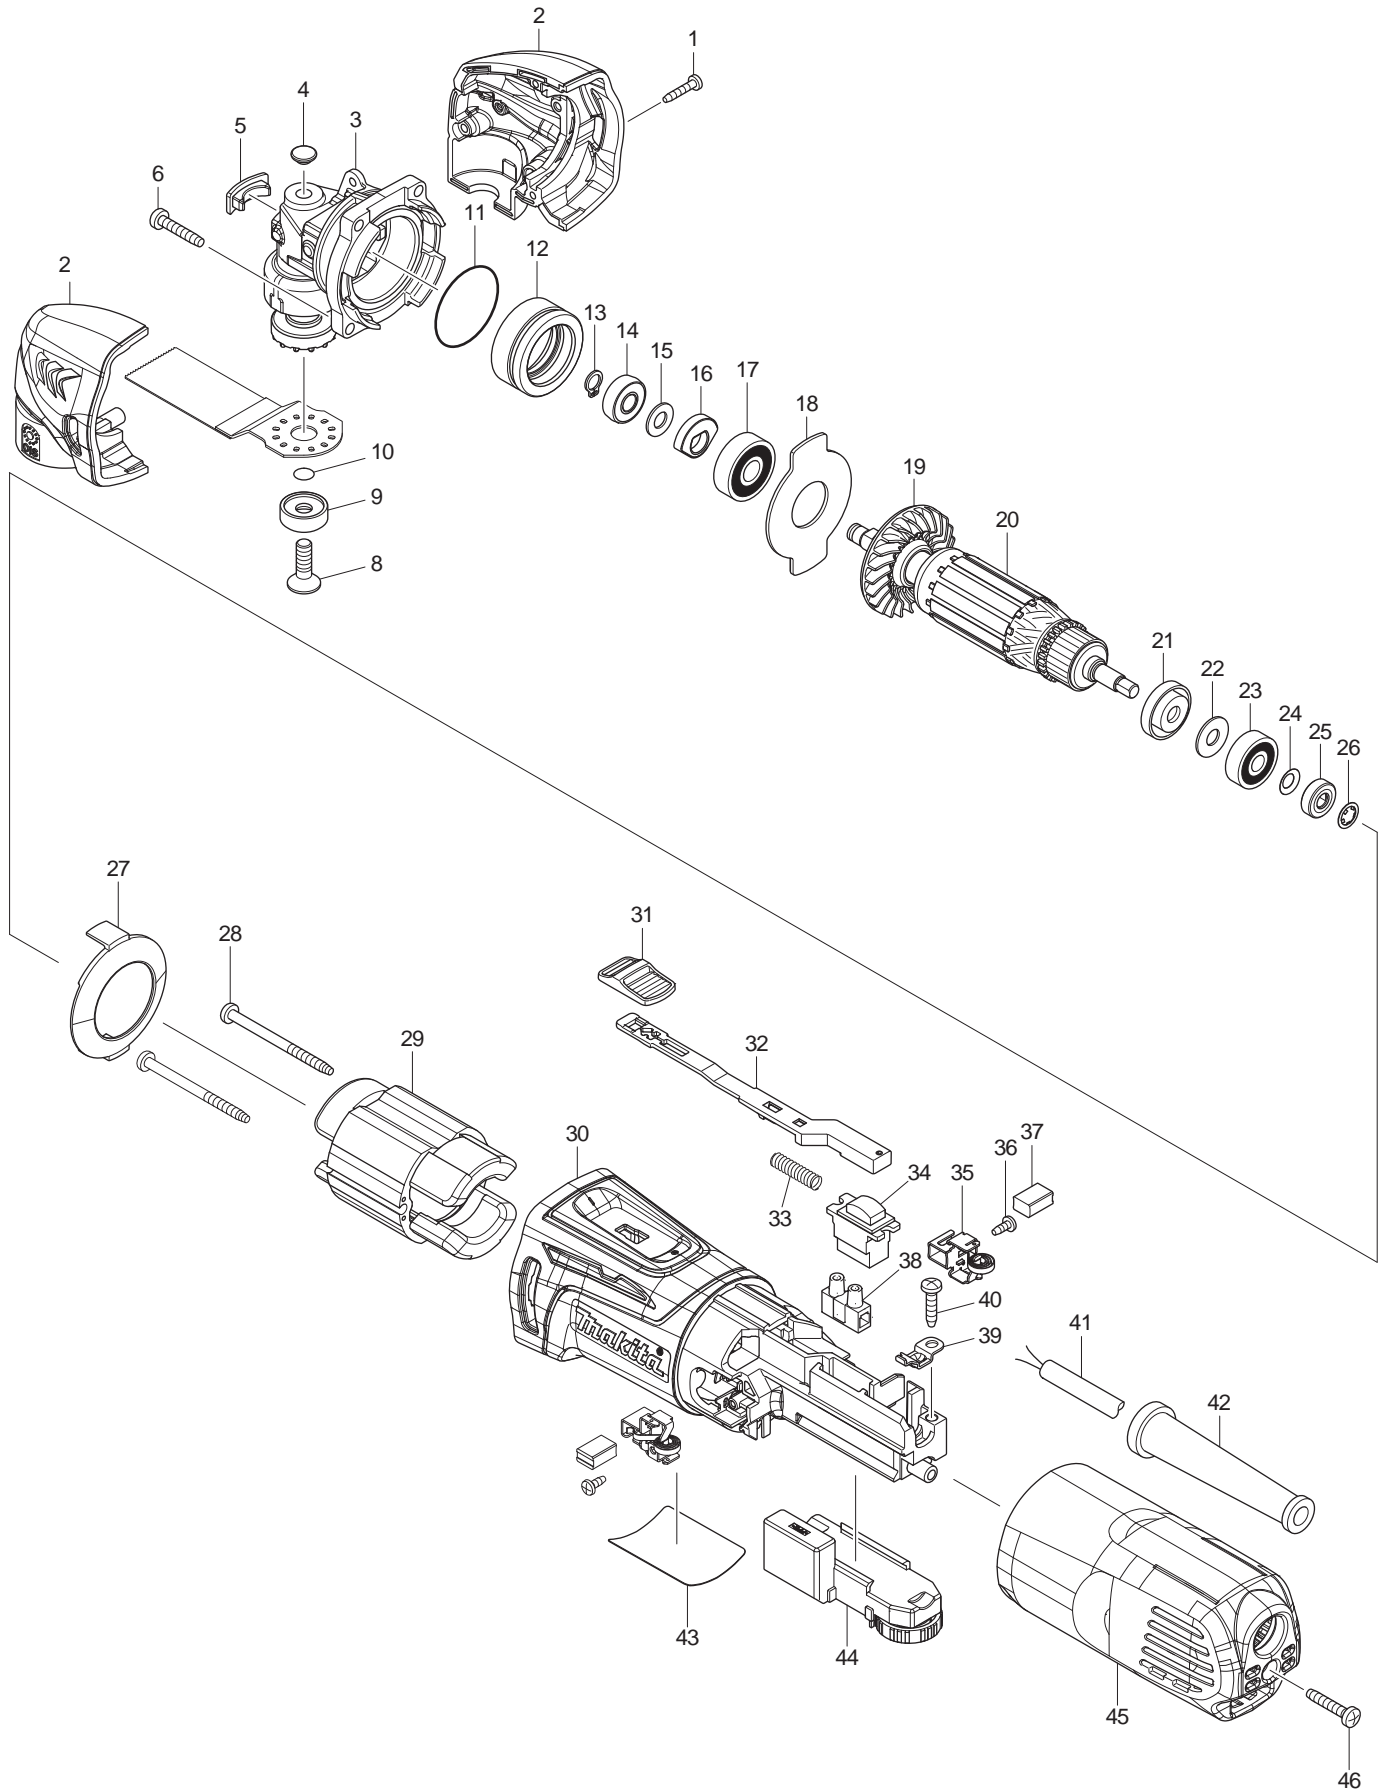

04 - 2012  
TM3000CX1  
MULTI-TOOL W/ACCESSORY KIT

Item No.	Part No.	Description	Qty	Unit	
1	266429-2	TAPPING SCREW 3X16	3	PC.	
2	187373-9	HEAD COVER SET	1	PC.	
3	2	142075-4	CRANK HOUSING COMPLETE	1	PC.
	3	142399-8	CRANK HOUSING COMPLETE	1	PC.
4	424511-5	CRANK HOUSING CAP B	1	PC.	
5	424510-7	CRANK HOUSING CAP A	1	PC.	
6	266424-2	TAPPING SCREW 4X20	4	PC.	
8	266783-4	HEX.SOCKET C.S.H.SCREW M6X20	1	PC.	
9	224455-7	OUTER FLANGE 22	1	PC.	
10	213021-5	O RING 5	1	PC.	
11	213479-8	O RING 33	1	PC.	
12	326199-6	BEARING BOX	1	PC.	
13	961003-8	RETAINING RING S-7	1	PC.	
14	211392-4	SPHERE BEARING 706	1	PC.	
15	253133-2	FLAT WASHER 7	1	PC.	
16	313245-4	BALANCER	1	PC.	
17	211092-6	BALL BEARING 629DDW	1	PC.	
18	285857-2	BEARING RETAINNER	1	PC.	
19	240140-4	FAN 46	1	PC.	
20	517681-8	ARMATURE ASSEMBLY 115V	1	PC.	
	INC.	Item No. 19,21-26		PC.	
21	681636-0	INSULATION WASHER	1	PC.	
22	267426-1	FLAT WASHER 7	1	PC.	
23	210023-2	BALL BEARING 627DDW	1	PC.	
24	267756-0	WAVE WASHER 6	1	PC.	
25	688174-3	MAGNET SLEEVE	1	PC.	
26	259039-2	SELF LOCK 6	1	PC.	
27	453828-9	BAFFLE PLATE	1	PC.	
28	266415-3	TAPPING SCREW 4X55	2	PC.	
29	623556-2	FIELD 115V	1	PC.	
30	453823-9	MOTOR HOUSING	1	PC.	
31	453761-5	SWITCH KNOB	1	PC.	
32	453825-5	SWITCH LEVER	1	PC.	
33	234263-8	COMPRESSION SPRING 5	1	PC.	
34	651609-7	SWITCH SS106A-7-1	1	PC.	
35	643839-4	BRUSH HOLDER 6X9	2	PC.	
36	266492-5	TAPPING SCREW 3X8	2	PC.	
37	195025-8	CARBON BRUSH CB-458 2PCS/SET W/ORIGIN	1	SET	
38	654532-5	TERMINAL BLOCK 1P	1	PC.	
39	687681-3	STRAIN RELIEF	1	PC.	
40	266326-2	TAPPING SCREW 4X18	1	PC.	
41	664891-9	CORD W/PLUG 2P-18-2.5M, SJ	1	PC.	
42	682569-2	CORD GUARD 8-85	1	PC.	
43	897303-9	NAME PLATE F/TM3000C	1	PC.	
44	620147-0	CONTROLLER	1	PC.	
45	453824-7	REAR COVER	1	PC.	
46	266424-2	TAPPING SCREW 4X20	1	PC.	
C01	873404-7	CARTON FOR TM3000CX1	1	PC.	

<b>Item No.</b>	<b>Part No.</b>	<b>Description</b>	<b>Qty</b>	<b>Unit</b>
A54	B-34811	BLADE, PLUNGE HM 3/4"	1	PC.
A55	B-34827	KNIFE BLADE, SEG BIM 4"	1	PC.