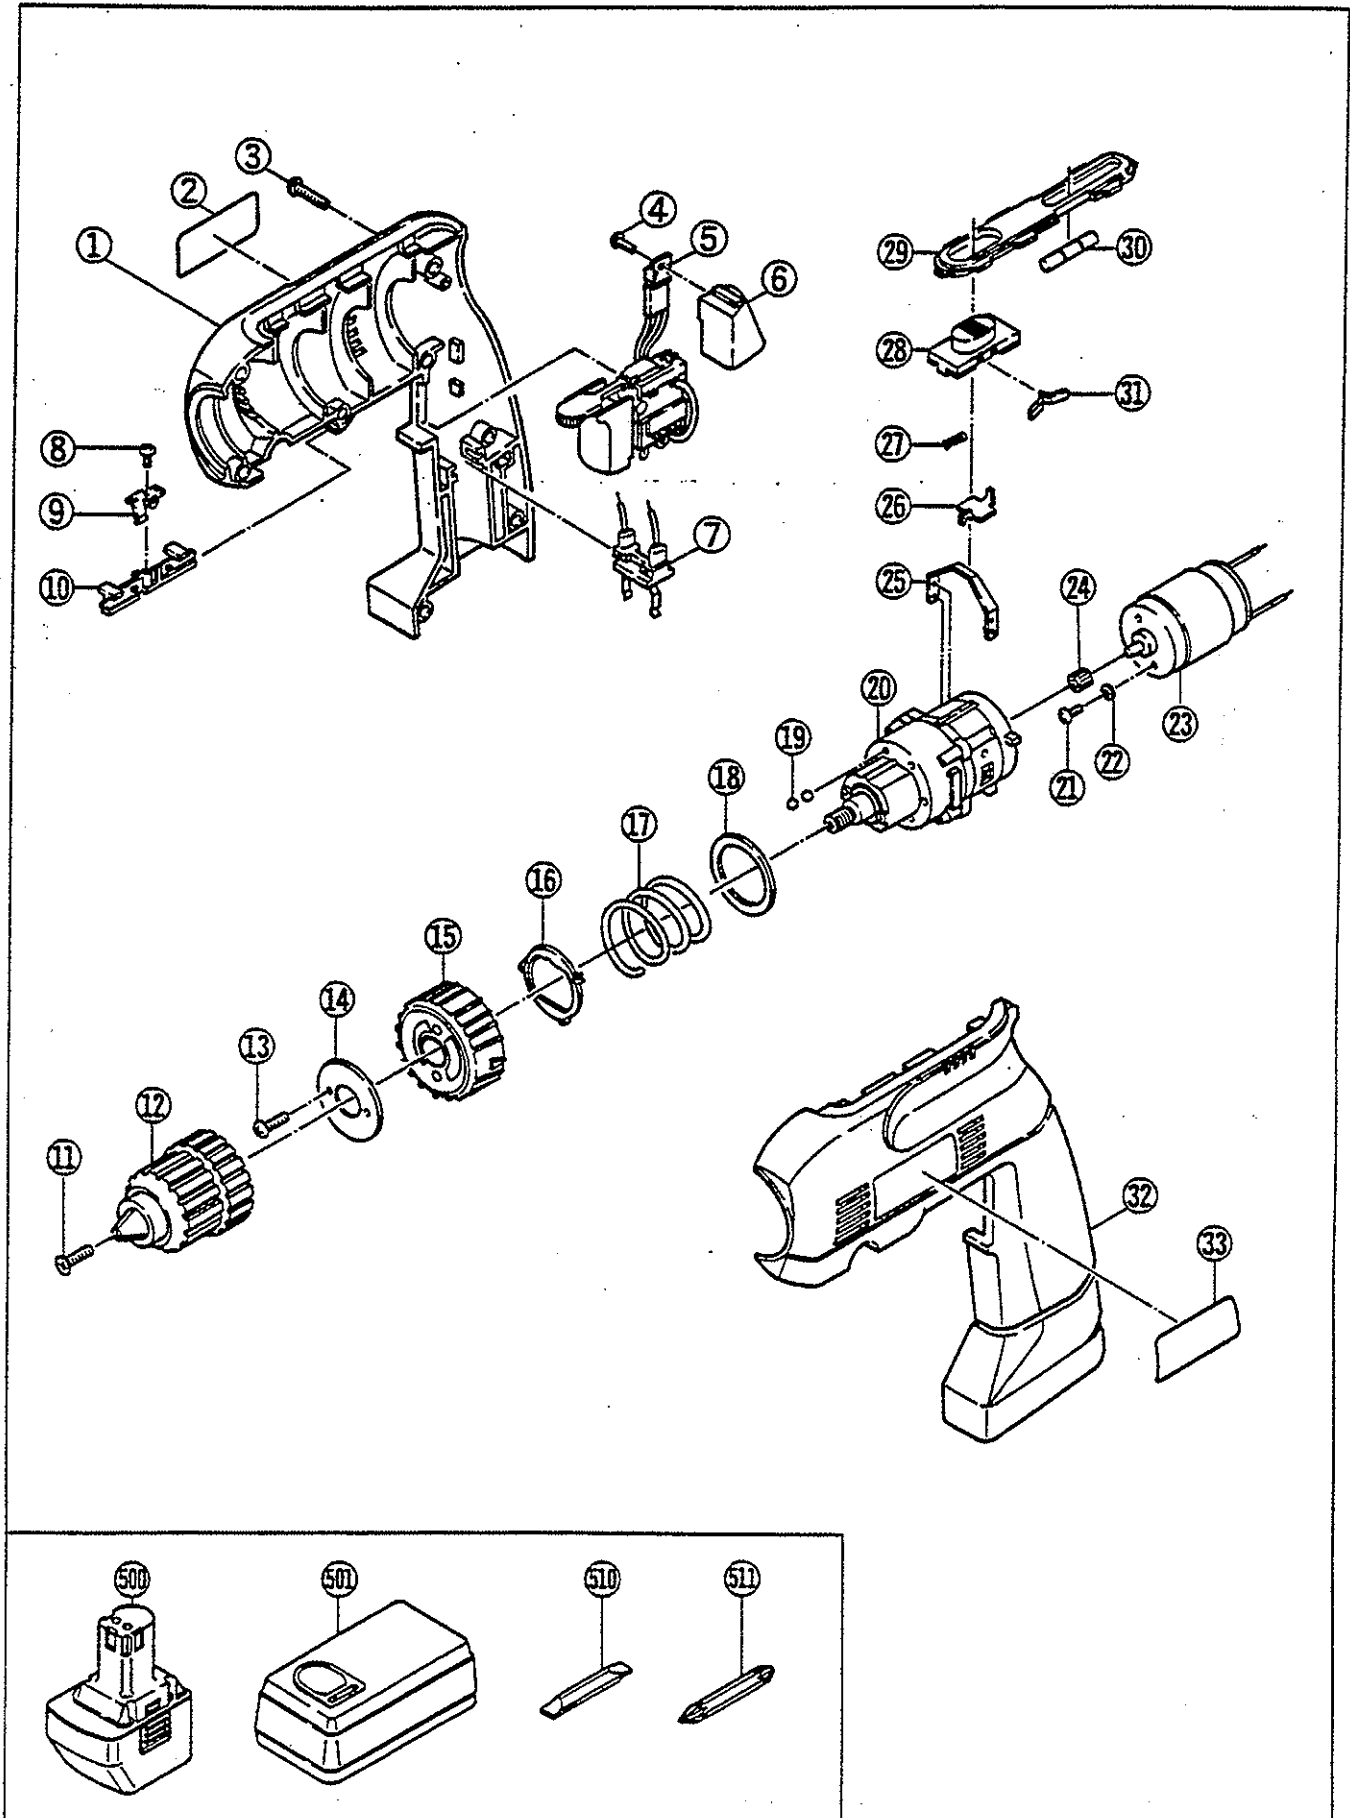

CORDLESS DRILL

TFD-220VR

PARTS LIST FOR AFTER SALES SERVICE MODEL TFD220VR

REF	PART NO.	DESCRIPTION	QTY	REF	PART NO.	DESCRIPTION	QTY
1	1800006	HOUSING (A)	1	STANDARD ACCESSORIES			
2	1910032	NAME PLATE	1	500	1400143	BATTERY 12V	1
3	1130045	TAPPING SCREW M4X22	8	501	6403073	MULTIVOLT CHARGER	1
4	1130050	TAPPING SCREW M3X8	1	510	1740030	SLOTTED BIT	1
5	1550008	VAR. & REVERSIBLE SWITCH	1	511	1740040	PHILLIPS BIT	1
6	1320007	HEAT SINK	1				
7	1580002	TERMINAL	1	SWITCH WIRING SAME AS TDS-4000.			
8	1130046	TAPPING SCREW M2X6	1				
9	1150014	BIT GRIP	1				
10	1360021	BIT GUARD	1				
11	1130049	MACHINE SCREW (L.H.T.)	1				
12	6072933	3/8" KEYLESS CHUCK	1				
13	1130048	TAPPING SCREW M3X10	2				
14	1150017	MOUNTING PLATE	1				
15	1360023	CLUTCH CAP	1				
16	1150016	CLUTCH RING HOLDER	1				
17	1180009	COMPRESSION SPRING	1				
18	1900016	WASHER	1				
19	1290002	STEEL BALL 5MM	12				
20	1080022	GEAR BOX COMPLETE	1				
21	1130047	MACHINE SCREW M4	2				
22	1900015	SPRING WASHER M4	2				
23	1030008	MOTOR COMPLETE	1				
24	1200001	PINION GEAR	1				
25	150013	CHANGE LEVER	1				
26	1150012	LEVER CARRIER	1				
27	1180006	COMPRESSION SPRING	2				
28	1830001	CHANGE KNOB	1				
29	1360020	CONTROL PANEL	1				
31	1180007	SPRING PLATE	1				
32	1800007	HOUSING (B)	1				
33	1920008	"RYOBI" MARK	1				
34	1360062	BATTERY CLIP (not shown)					