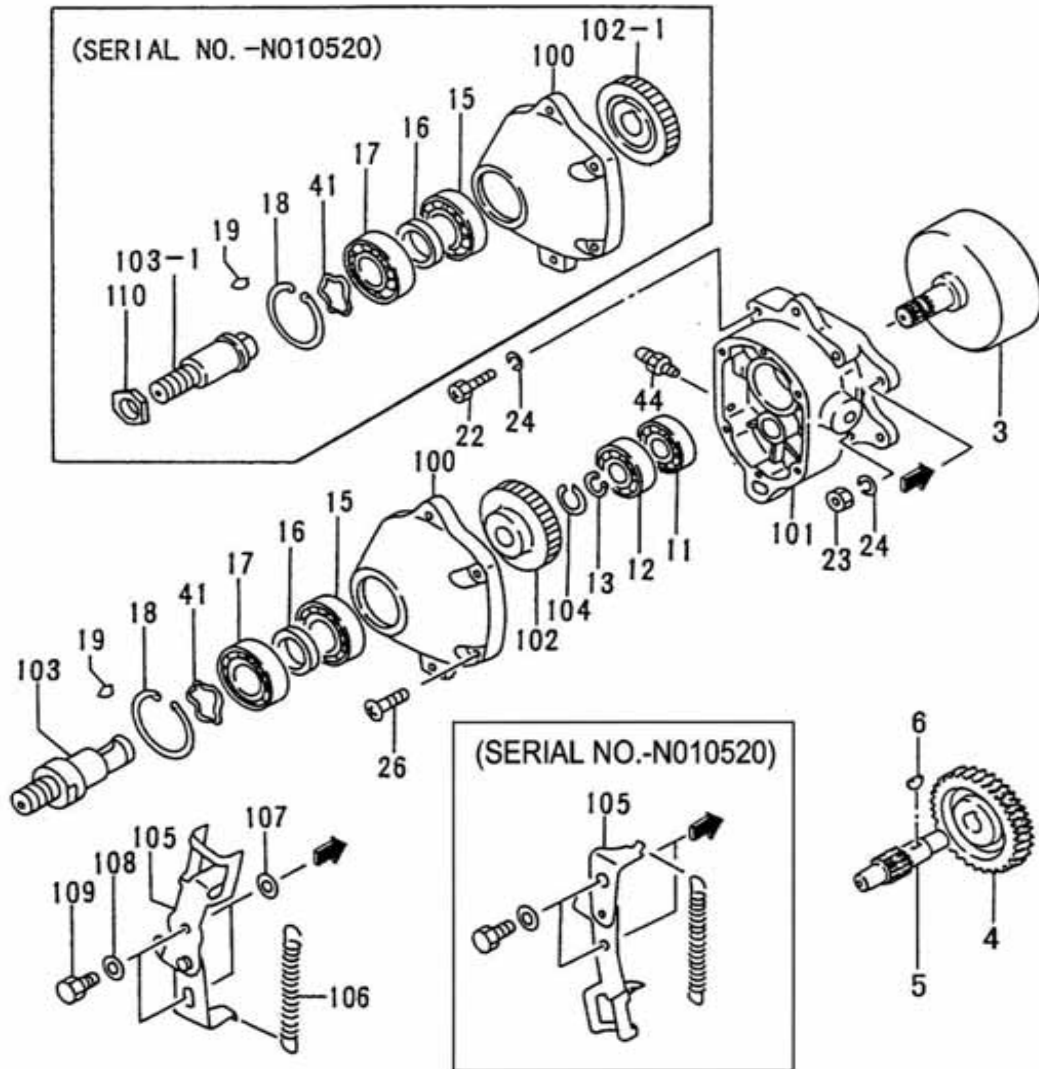

S03
10

TED-262L,DH GEAR CASE (TED262L/DH)

Parts List

Ref.	Part No.	Description	Q'ty	Serial No.
003	226-32120-80	CLUTCH HOUSING COMP.	1	
004	012-32120-20	GEAR 2	1	
005	016-32120-20	GEAR 3	1	
006	068-00300-20	WOOD-RUFF KEY 3X10X3.7	1	
011	999-61600-102	BALL BEARING #6001Z, 28MM/OD	1	
012	999-61600-100	BALL BEARING #6001, 28MM/OD	1	
013	993-50012-002	STOP RING C-12, OUTER	1	
015	999-61720-221	BALL BEARING #7202B, 35MM/OD	1	
016	040-32120-20	BEARING WASHER	1	
017	999-61620-202	BALL BEARING #6202Z, 35MM/OD	1	
018	993-51035-002	STOP RING C-35, INNER	1	
019	068-01006-20	WOOD-RUFF KEY 3X13X5	1	
022	990-23060-301	PLUS BOLT 6X30	2	
023	991-01060-011	NUT 6	2	- W260416
023	991-01060-011	NUT 6	2	W260417 -
024	992-10060-012	S.WASHER 6	4	
026	994-14050-181	SCREW 5X18/S	4	
041	992-09350-030	WAVE WASHER B.B 35	1	
044	300-32250-80	GREASE NIPPLE COMP.	1	
100	006-3210A-80	GEAR CASE B COMP.	1	
101	002-32182-80	GEAR CASE A COMP.	1	
102,1	018-32120-20	GEAR 4	1	- N010520
102	018-32182-20	GEAR 4	1	N010521 -
103,1	022-32182-20	DRIVE SHAFT	1	- N010520
103	022-32183-20	DRIVE SHAFT	1	N015021 -
104	993-50013-002	STOP RING C-13, OUTER	1	N010521 -
105	405-32182-81	LOCK LEVER COMP.	1	N010521 -
106	406-32182-20	LOCK LEVER SPRING	1	
107	182-01700-20	SPECIAL WASHER	2	
108	992-01070-011	WASHER 7	2	
109	793-10200-20	STEP BOLT	2	
110	231-32175-20	GEAR SHAFT COLLAR B	1	- N010520