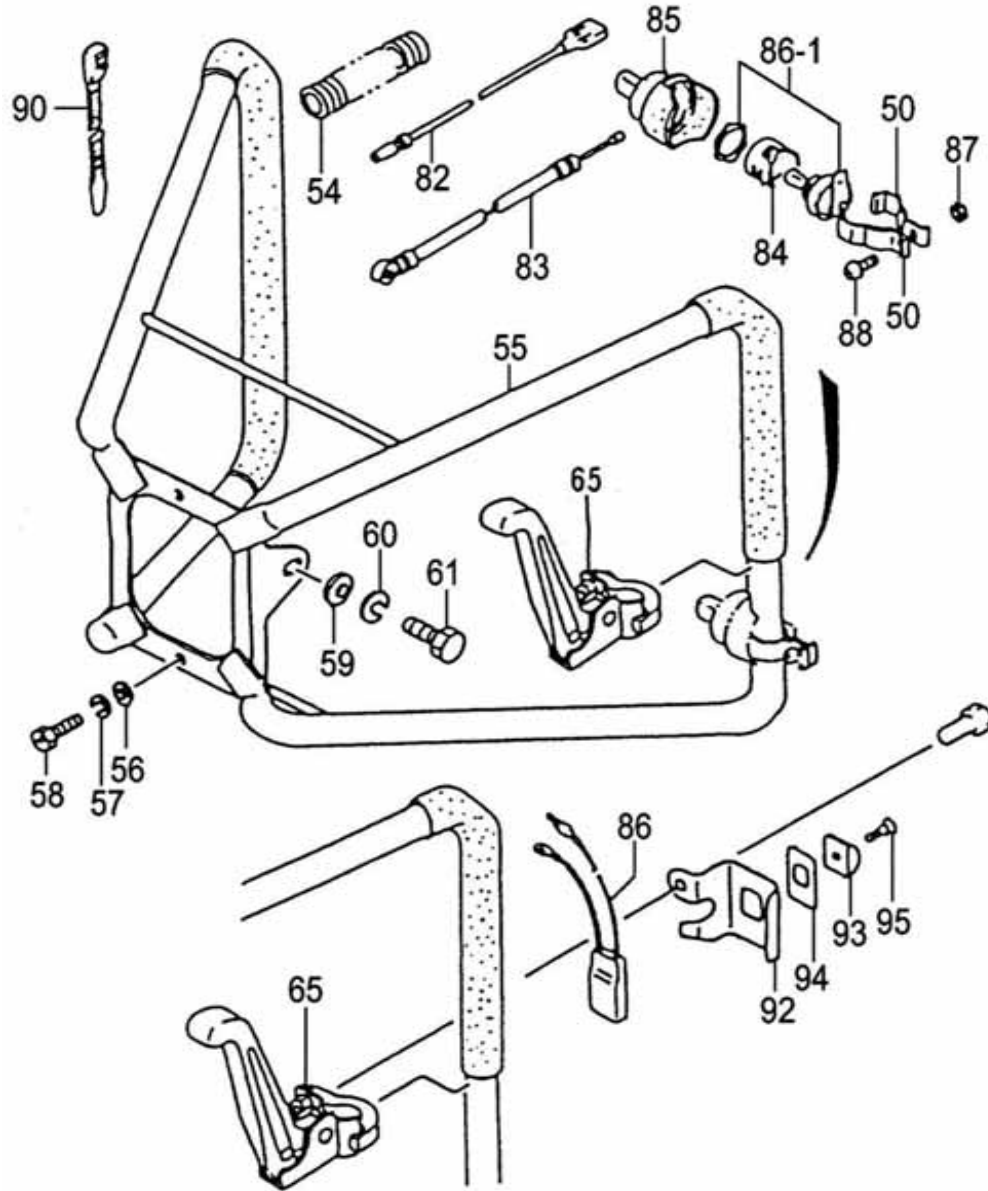

S03
13

TED-262DH HANDLE (TED262DH)

Parts List

Ref.	Part No.	Description	Q'ty	Serial No.
050	115-32170-20	BRACKET	2	- J134030
050	115-33210-20	BRACKET	2	J134031 -
050	115-33210-20	BRACKET	2	- P109600
054	164-10034-01	SPLIT PROTECTION TUBE 10X340L	1	- J198206
054	164-10032-00	PROTECTION TUBE 10X320L	1	- M164600
054	164-10015-00	PROTECTION TUBE 10X150L	1	- N157000
054	164-10032-00	PROTECTION TUBE 10X320L	1	N157001 -
055	047-32175-80	HANDLE COMP.	1	- M164600
055	047-32175-81	HANDLE COMP.	1	M164601 -
056	992-01060-011	WASHER 6	2	
057	992-10060-012	S.WASHER 6	2	
058	990-23060-121	PLUS BOLT 6X12	2	
059	992-01100-011	WASHER 10	2	
060	992-10100-012	S.WASHER 10	2	
061	990-21100-201	BOLT 10X20	2	
065	101-32175-90	THROTTLE LEVER ASS'Y	1	
082	178-0162T-80	STOP CORD COMP.	1	- M164600
082	179-0162T-80	STOP CORD COMP.	1	- N157000
082	178-0162T-80	STOP CORD COMP.	1	- P109600
083	885-0162T-80	THROTTLE WIRE COMP.	1	- M164600
083	885-0162T-81	THROTTLE WIRE COMP.	1	- N157000
083	885-0162U-80	THROTTLE WIRE COMP. 7X7T	1	- Y176700
083	885-0163N-80	THROTTLE WIRE COMP.	1	Y176701 -
084	640-33210-20	STOP SWITCH BRACKET	1	- P109600
085	268-33210-21	STOP BUTTON RUBBER COVER	1	- P109600
086,1	162-01300-90	STOP SWITCH ASS'Y	1	- P109600
086	170-32175-80	STOP BUTTON COMP.	1	P109601 -
087	991-01040-011	HEX. NUT 4	1	- P109600
088	990-11040-161	SCREW 4X16	1	- P109600
090	198-33130-20	CORD CLAMP	1	N157001 -
092	640-32465-20	STOP BUTTON BRACKET	1	P109601 -
093	258-11650-20	BUTTON STOP	1	P109601 -
094	925-3210A-20	STOP BUTTON MARK	1	P109601 -
095	990-11030-101	SCREW 3X10	1	P109601 -